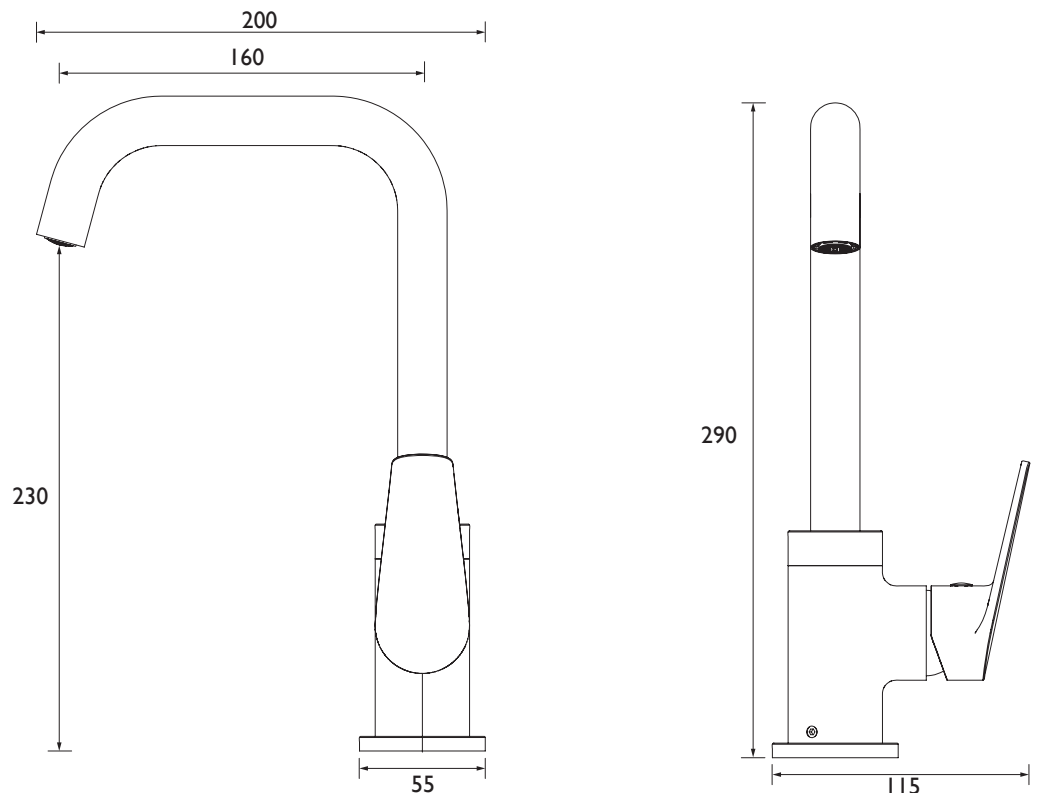

BLB EFSNK C

BLUEBERRY Tap Range Blueberry Easyfit Monobloc Sink Mixer Chrome

Specification

Product Type:	Kitchen Taps
Main Construction Material:	Brass
Mount Type:	Deck Mounted
Handle Type:	Lever
Connection Inlet:	1/2" BSP Flexible Tails
Connection Outlet:	
Number of Tap Holes:	1
Valve/Cartridge Type:	35mm Cartridge
Plumbing System Requirements:	All, Preferably Balanced
Working Pressure Range:	Min 0.3 Bar, Max 5.0 Bar
Maximum Hot Water Temperature: °C	65
Maximum Static Pressure: (bar)	10
Flow Type:	Single Flow
Isolation Included:	Yes

Features:

- Long life ceramic cartridge for added durability and ease of use
- Metal fixing nut for added durability
- Easyfit base included
- Flexible tails included
- Chrome plated to BS EN 248

Product Certifications:

WRAS Certificate Number : 1312020
WRAS Expiry Date : 31/12/2018

Dimensions (measurements in mm)

Flow Rates (l/min)

System Pressure (bar)	0.2	0.5	1	2	3	5
BLB EFSNK C	8.1	9.8	15	21.2	25.6	33.1

For more products, visit our website:
<http://www.bristan.com>

TECHNICAL
DATA
SHEET

BRISTAN
TAPS & SHOWERS D7