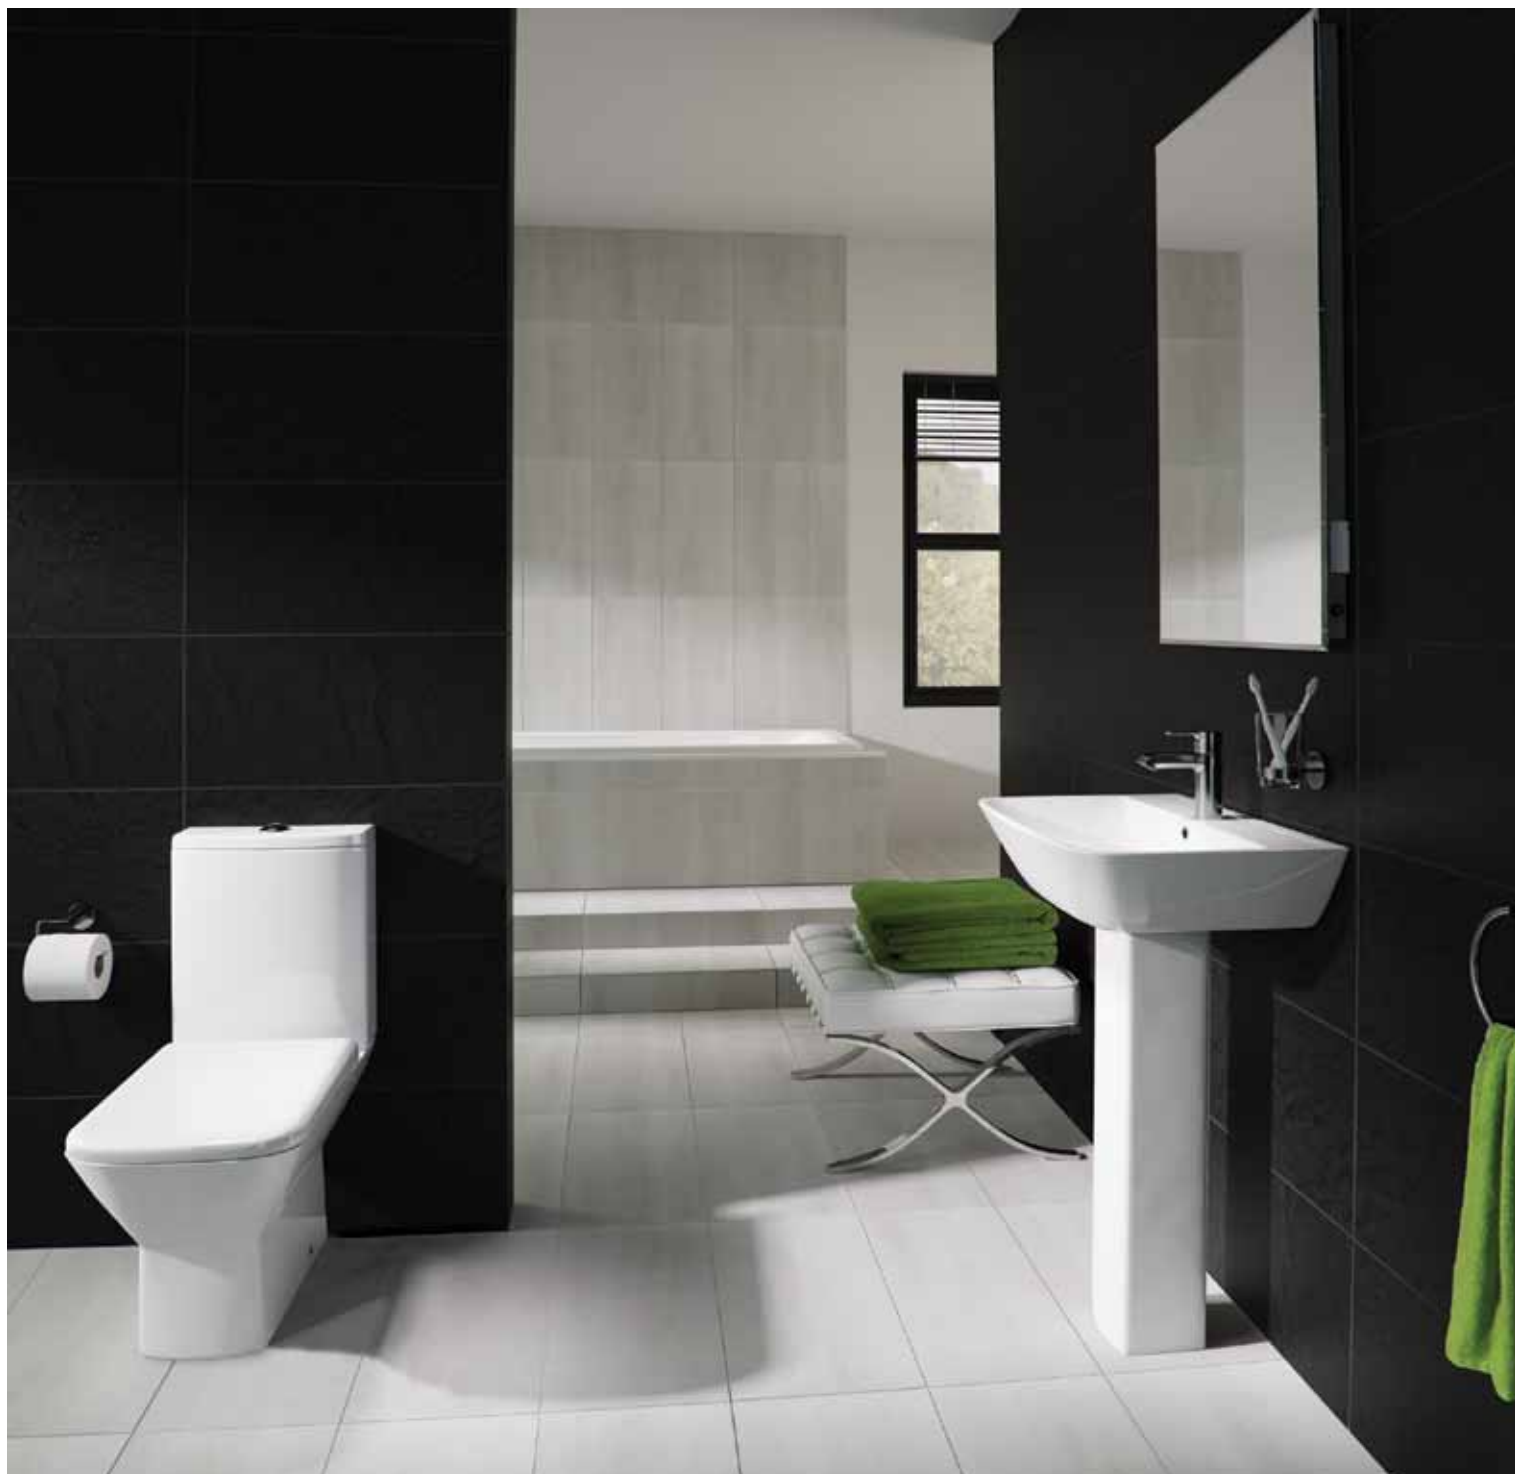

Back to wall WC pan

with soft close seat and cover.

Dimensions
W370 x D540x H410mm

Pan CODE: CREBTWPAN
Soft close seat CODE: CRESEATSC

Credenza 60cm Basin and full pedestal, close coupled WC with soft close wrap over seat and 6/3 litre flush. Metropolitan Bath

SUMMIT

Sleek lines and elegant simplicity

Summit 60cm basin 1th with full pedestal with close coupled WC

Featured complimentary RAK products

RAK *Slate* black 30x60 porcelain wall tile with *Dolomite* grey 30x60 porcelain floor tile.
Lounge grey polished slab on surfaces.

Basins feature *Passion* Brassware by Kludi RAK
Flush mechanisms by Geberit.

SUMMIT

Summit Close coupled WC and 50cm hand basin 1th with chrome bottle trap

Summit's deep basin design is available as semi recessed or wall hung and includes a new 40cm hand basin which allows for maximum flexibility in bathroom planning.