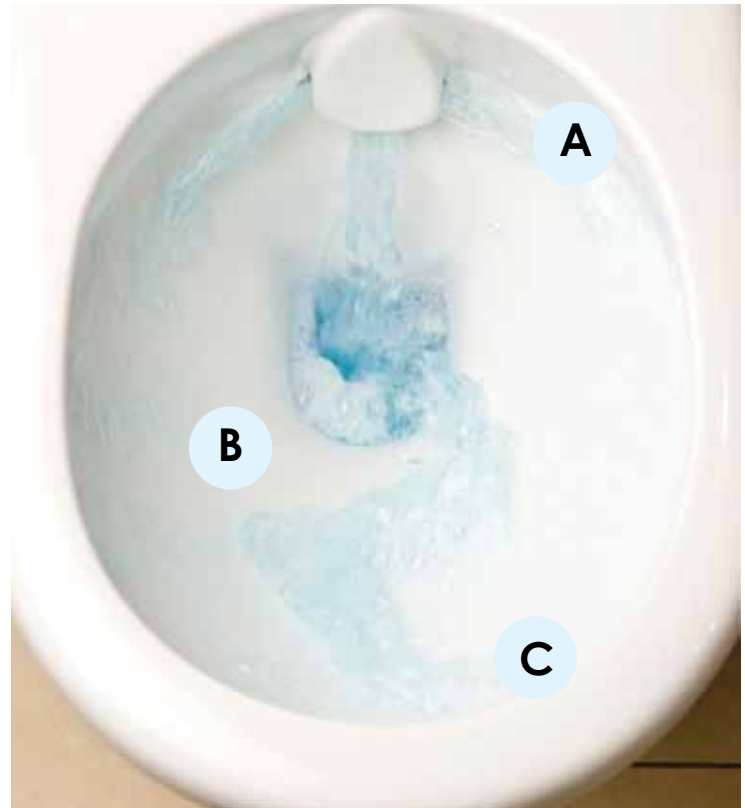

RAKRIMLESS™ OFFERS

HYGIENE

No hidden rim to harbour germs. You can clean easily and effectively the whole surface of the toilet giving you a more HYGIENIC result.

WATER EFFICIENCY

Our side lever cistern uses only 4 litres for the main flush and 2.5 litres on the small flush saving a whopping third off on water usage.

EASY CLEANING

The contoured shape is very easy to clean, no more need for expensive specialised products to shoot under the rim!

COMFORT HEIGHT

Extra 50mm on the height of the pan makes it easier for those who need less distance to rise and lower themselves.

- A** No ledges or rim ensures water is fully projected round to the front of the bowl.
- B** Water drops down into the pan to cover the entire surface making it fully compliant with the Water Regulations Approved Scheme (WRAS).
- C** Water reaches every part of the bowl below the distributor outlets to ensure it is completely clean.