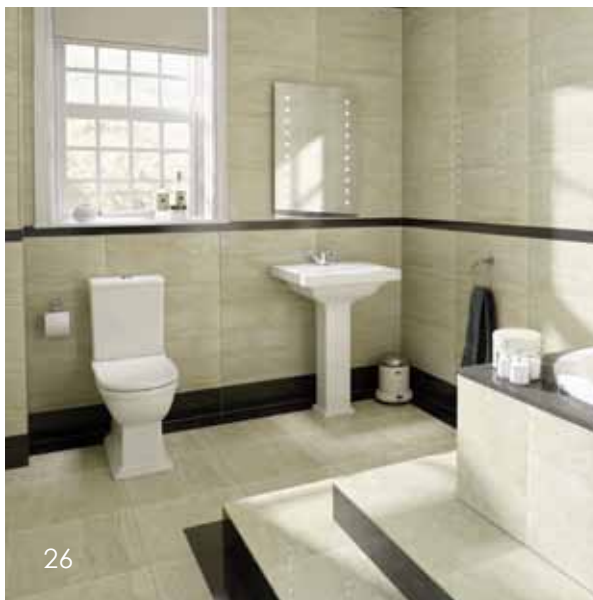

Above: Empire back to wall pan with 45cm wall hung basin 1th and chrome trap

Right: Close coupled WC with 60cm basin 1th and full pedestal

EMPIRE

Traditional and distinctive

Art Deco influences are echoed in Empire's stylish design giving a distinctive look to the traditional bathroom.