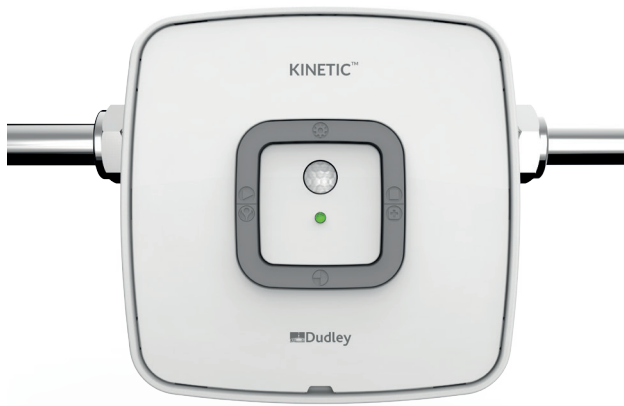

## DUDLEY KINETIC®

Introducing Kinetic - the new, intelligent urinal flushing control from Dudley. Attractively styled, multi-functional and simple to install and set-up, Kinetic has been designed to reduce water consumption in commercial washroom installations.

Control box, solenoid and ceiling mounting kit supplied

Solenoid can be installed next to or remotely from control box

Simple set up via user-friendly buttons and wizard

### USES

- Kinetic is ideal for use with automatic cisterns and multiple station urinals.

- Passive infrared sensor detects user movement. After a pre-set time, the solenoid valve allows water to fill the cistern and deliver a flush.
- Fast fill reduces scale build up.
- Suitable for water pressures ranging from 0.1 bar to 10 bar.
- Quick and simple set up via user-friendly buttons and intuitive software without having to continually refill and empty the automatic cistern.
- 12 hour hygiene and 24 hour economy flushing modes can also be quickly configured to customer requirements.
- Tamper proof design and chrome fittings are conveniently included.