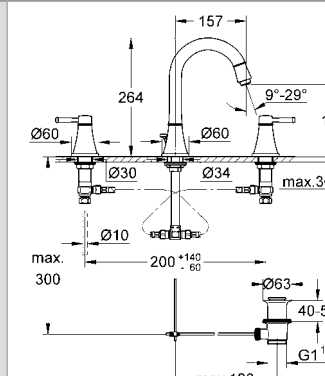

20 389 000	4005176924101	chrome	430.07
20 389 IGO	4005176924118	chrome/gold	559.44

Grandera
Three-hole basin mixer 1/2"
valves hot/cold with headparts 1/2" - 90°
GROHE StarLight® chrome finish
GROHE EcoJoy® technology for less water and perfect flow
GROHE AquaGuide® adjustable mousseur 5.7 l/min
high spout
pressure-proof, flexible connection hoses between spout and side valves
pop-up waste set 1 1/4"
min. recommended pressure 1.0 bar