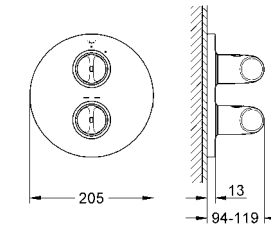

Ref.No.	EAN code	Colour	Retail Guide Price (£)
19 369 000	4005176861222	chrome	454.55

Veris
Thermostatic shower mixer without concealed body
set for final installation for GROHE Rapido T 35 500 000 / 35 050 000
TMV2 compliant when used with 35 050 000
GROHE StarLight® chrome finish
GROHE SafeStop Plus integrated temperature limiter at max 50°C
volume handle with **GROHE EcoButton** (economy button with individually adjustable economy stop)
ceramic headparts 1/2", 180°
metal handles
wall escutcheon with **GROHE SmartFix** (covered escutcheon- and shaft sealing, covered fixing)