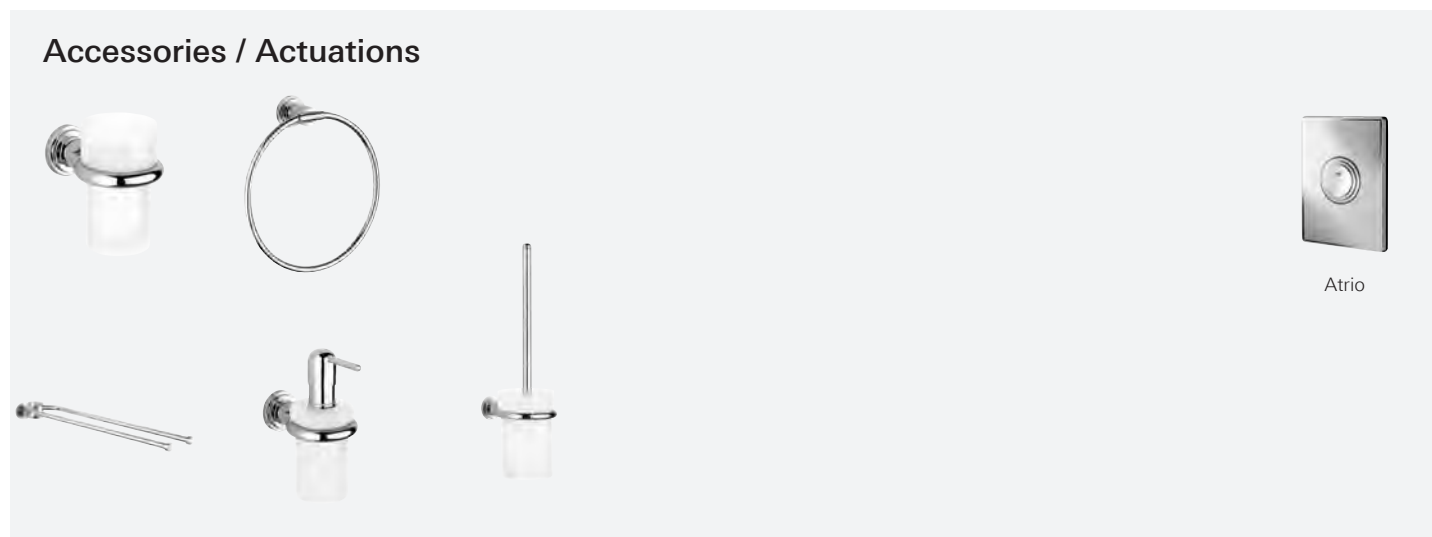

Ref.No.	EAN code	Colour	Retail Guide Price (£)
32 042 001	4005176849404	chrome	368.88
Atrio Basin mixer 1/2" monobloc installation 28 mm ceramic cartridge with GROHE SilkMove® GROHE StarLight® chrome finish swivel tubular C-spout with mousseur stop limiter pop-up waste set 1 1/4" flexible connection hoses rapid installation system min recommended pressure 1.0 bar			
32 647 001	4005176849411	chrome	486.01
Atrio Basin mixer 1/2" for free-standing basins monobloc installation 28 mm ceramic cartridge with GROHE SilkMove® GROHE StarLight® chrome finish swivel tubular C-spout with mousseur stop limiter pop-up waste set 1 1/4" flexible connection hoses rapid installation system min recommended pressure 1.0 bar			
32 129 001	4005176857348	chrome	368.88
Atrio Basin mixer 1/2" monobloc installation 28 mm ceramic cartridge with GROHE SilkMove® GROHE StarLight® chrome finish swivel tubular 7° spout with mousseur stop limiter pop-up waste set 1 1/4" flexible connection hoses rapid installation system min recommended pressure 1.0 bar			
32 130 001	4005176857355	chrome	486.01
Atrio Basin mixer 1/2" for free-standing basins monobloc installation 28 mm ceramic cartridge with GROHE SilkMove® GROHE StarLight® chrome finish swivel tubular 7° spout with mousseur stop limiter pop-up waste set 1 1/4" flexible connection hoses rapid installation system min recommended pressure 1.0 bar			
19 287 001	4005176849428	chrome	421.33
Atrio 2-hole basin mixer wall mounted without concealed body set for final installation for 32 635 000 GROHE StarLight® chrome finish separate escutcheons Ø 70 mm projection 180 mm centre distance 110 mm min recommended pressure 1.0 bar			
19 918 000	4005176912566	chrome	442.31
Ditto, projection 220mm