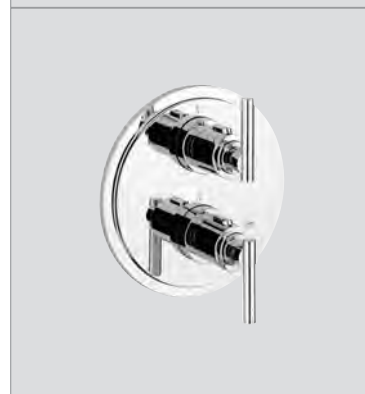

Atrio
Thermostatic shower mixer
without concealed body
set for final installation for
GROHE Rapido T 35 500 000 / 35 050 000
TMV2 compliant when used with 35 050 000
GROHE StarLight® chrome finish
volume handle with **GROHE EcoButton**
(economy button with individually
adjustable economy stop)
GROHE SafeStop safety button at 38°C
covered fixing
with Jota handle

19 399 000 4005176831324 chrome 344.41