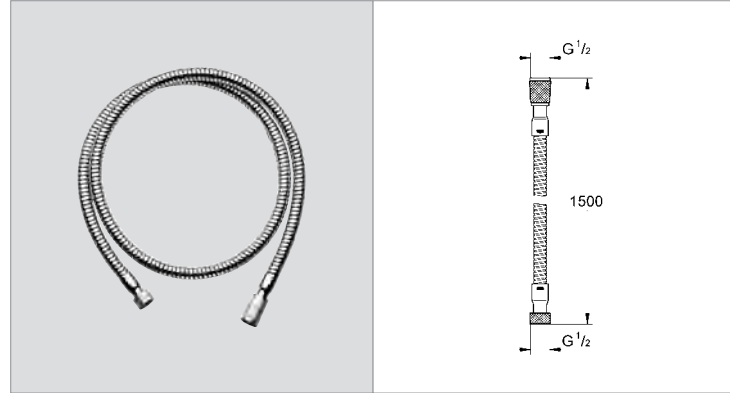

GROHE NEW TEMPESTA RUSTIC