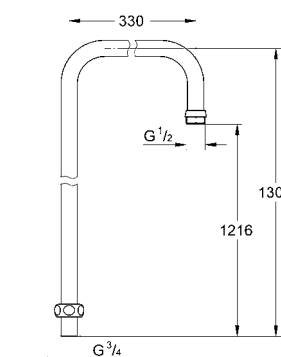

# GROHE KITCHEN FITTINGS

|                         |                        |              |                       |              |
|-------------------------|------------------------|--------------|-----------------------|--------------|
| <b>Kitchen Fittings</b> | GROHE Blue®            | <b>44.02</b> | GROHE Red®            | <b>44.13</b> |
|                         | K7 F-Digital           | <b>44.15</b> | K7                    | <b>44.16</b> |
|                         | Veris                  | <b>44.17</b> | Bridgeford            | <b>44.17</b> |
|                         | Atrio                  | <b>44.18</b> | Zedra Touch           | <b>44.19</b> |
|                         | Zedra                  | <b>44.19</b> | K4                    | <b>44.20</b> |
|                         | Alira                  | <b>44.20</b> | Minta Touch           | <b>44.21</b> |
|                         | Minta                  | <b>44.21</b> | Ambi Two Handled      | <b>44.23</b> |
|                         | Essence                | <b>44.24</b> | Eurocube              | <b>44.24</b> |
|                         | Europlus               | <b>44.24</b> | Eurodisc Cosmopolitan | <b>44.25</b> |
|                         | Eurodisc               | <b>44.26</b> | Concetto              | <b>44.26</b> |
|                         | Eurostyle Cosmopolitan | <b>44.27</b> | Eurostyle             | <b>44.28</b> |
|                         | Eurosmart Cosmopolitan | <b>44.28</b> | Eurosmart             | <b>44.29</b> |
|                         | Costa S                | <b>44.29</b> | BauLoop               | <b>44.30</b> |
|                         | BauEdge                | <b>44.30</b> | Soap Dispensers       | <b>44.31</b> |