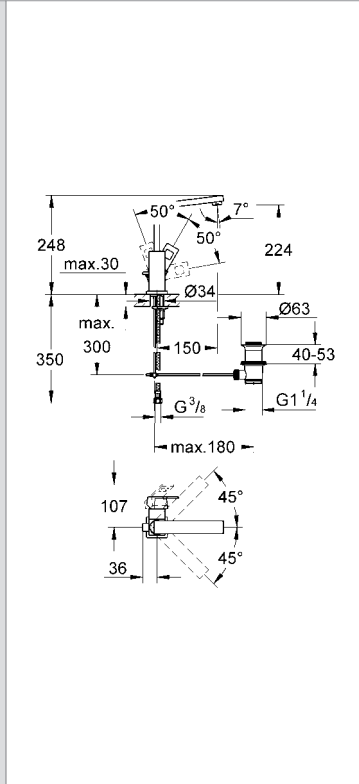

GROHE EUROCUBE

Ref.No.	EAN code	Colour	Retail Guide Price (£)

23 135 000   **4005176901027**   **chrome**   **238.64**

Eurocube
Single-lever **Basin mixer 1/2"**
monobloc installation
metal lever
28 mm ceramic cartridge
with **GROHE SilkMove®**
GROHE StarLight® chrome finish
swivel tubular spout with stop limiter
mousseur
pop-up waste set 1 1/4"
flexible connection hoses
GROHE QuickFix™ Plus installation system
temperature limiter
min. recommended pressure 1.0 bar

23 135 00E   **4005176906732**   **chrome**   **238.64**
Ditto, with **GROHE EcoJoy** 5.7 l/min flow limiter