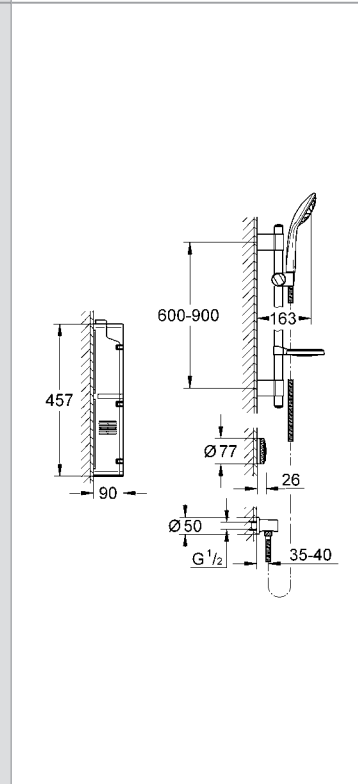

Euphoria F-digital Shower set
including digital thermostat unit
Digital Controller - intuitive multifunctional operating unit

- Wireless technology
- Temperature and flow control
- Pause-function
- Memory function
- LED ring incl. warming-up function: visual feedback when preferred temperature is reached

digital thermostat unit (concealed body)

- warm/cold-supplies 1/2"
- 1 outlet 1/2"

- with pump and build-in power supply 110-240 V / operating voltage 24 V / cable length 400m

Euphoria shower set Mono (27 269 001)
Rainshower® wall union 1/2" (27 057 000)
transceiver unit for Digital Controller and Digital thermostat unit incl. cable 3 m
GROHE TurboStat® digital controlled compact cartridge with wax thermoelement
default setting configurable during installation

- automatic safety shut-off after 20 min
- GROHE SafeStop at 38°C

GROHE StarLight® chrome finish
GROHE EcoJoy® technology for less water and perfect flow
recommended pressure 0.1 - 1.0 bar