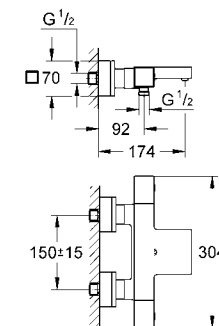

34 508 000	4005176941795	chrome	341.65

Grotherm Cube
Thermostatic bath/shower mixer 1/2"
wall mounted
GROHE StarLight® chrome finish
GROHE TurboStat® C3 compact cartridge with wax thermoelement
GROHE EcoJoy® technology for less water and perfect flow
integrated mixed water shut off
ceramic headpart 1/2", 180°
GROHE AquaDimmer Eco with multiple function:
- flow control
- diverter: bath/shower
- integrated **GROHE EcoButton** (economy button with economy stop for shower)
GROHE SafeStop safety button at 38°C
GROHE SafeStop Plus integrated temperature limiter at max 50°C
shower bottom outlet 1/2"
flow strainer
built-in non return valves
dirt strainers
covered S-unions
protected against backflow
GROHE XL Waterfall
min. recommended pressure 1.0 bar