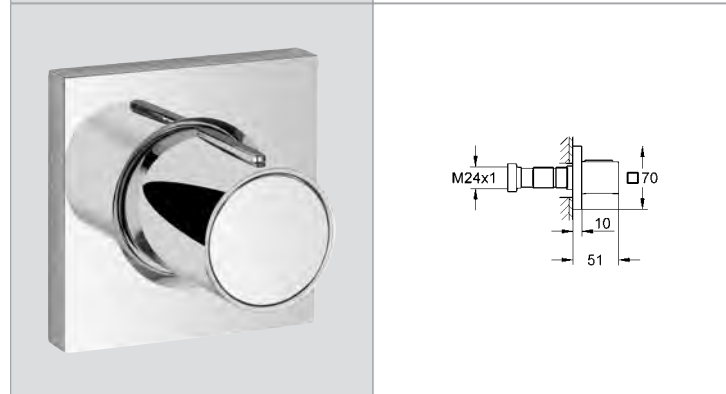

27 623 000	4005176898334	chrome	190.56

Grotherm F
Single volume control trim
for use with rough-in box 35 028 000 (1/2" connections)
sold separately
GROHE StarLight® chrome finish
metal handle for volume control
metal wall escutcheon with hidden fixing and hidden sealing