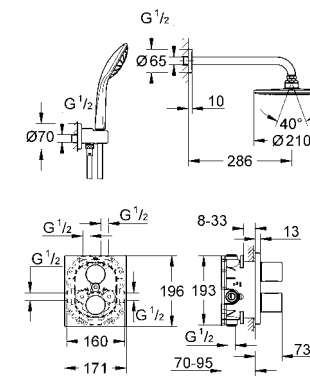

34 408 000	4005176895418	chrome	821.68

Grohtherm 3000 Cosmopolitan
Perfect Shower Set
set for final installation Grohtherm 3000 Cosmopolitan
with Aquadimmer (19 567 000)
head shower Rainshower modern 210
(28 368 000)
Rainshower shower arm modern (28 576 000)
Euphoria Hand shower (27 265 000)
Shower outlet elbow (28 628 000)
Silverflex shower hose 1250 mm
(28 362 000)
GROHE StarLight® chrome finish
GROHE DreamSpray® perfect spray pattern
GROHE CoolTouch®
SpeedClean anti-limescale system
min. recommended pressure 1.0 bar