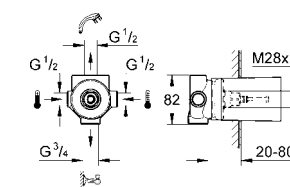

13 139 000	4005176235856	chrome	178.32

Atrio Bath spout
wall mounted
mousseur
projection 168 mm
GROHE StarLight® chrome finish
min. recommended pressure 1.0 bar