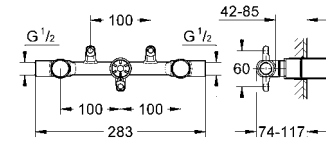

20 415 000	4005176930515	chrome	356.65
20 415 IGO	4005176930522	chrome/gold	463.29

Ditto, projection 234 mm

29 025 000	4005176841927		211.54

Two-handle basin mixer
concealed body, 1/2"
for 3-hole basin mixer
wall installation
without finishing trim set
Installation depth 43 - 85 mm
DR-brass
installation device