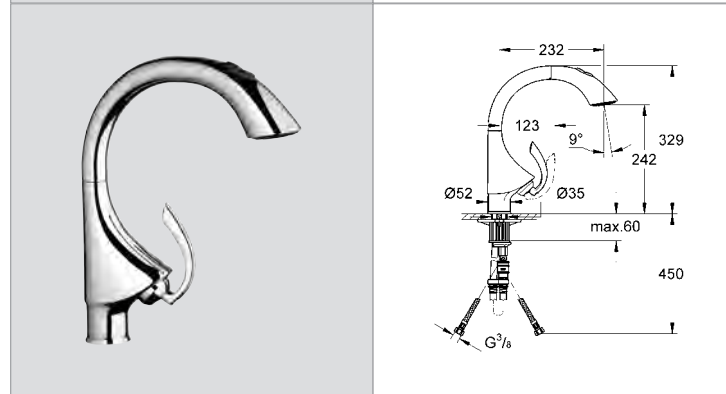

# GROHE KITCHEN FITTINGS

Ref.No. EAN code Colour Retail Guide Price (£)

32 296 000 4005176864599 chrome 379.37  
32 296 SD0 4005176864612 stainless steel 484.27

**Zedra**  
**Sink mixer 1/2"**  
monobloc installation, swivel tubular spout  
adjustable flow rate limiter  
extractable trigger spray Dual integrated  
automatic return, integrated non-return valve  
diverter: mousseur/shower jet  
automatic return to mousseur  
flexible connection hoses  
rapid installation system  
protected against backflow  
**GROHE SilkMove®** 46 mm ceramic cartridge  
**GROHE StarLight®** chrome finish  
**min. recommended pressure 1.0 bar**