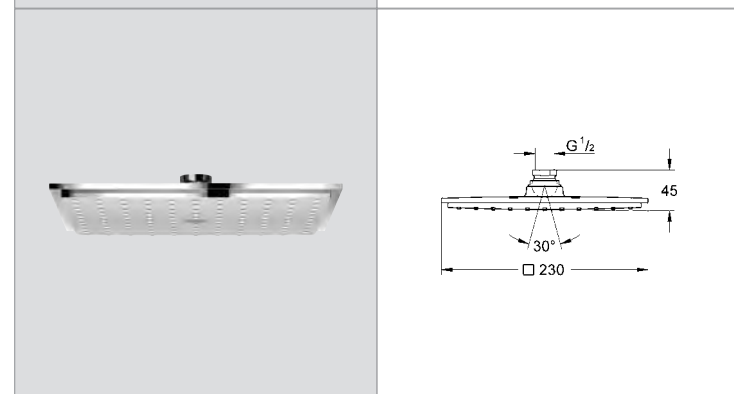

27 479 000 4005176883309 **chrome** **374.13**
Rainshower®
Head shower 1 spray
Rain
metal
ball joint with turning angle ± 15°
connection thread 1/2"
SpeedClean anti-limescale system
GROHE StarLight® chrome finish
Ball joint +/- 15° rotatable
min recommended pressure 1.0 bar
GROHE DreamSpray® perfect spray pattern