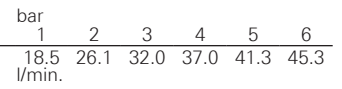

GROHE FLOW CHARTS

38 808

Pressure loss curve without downstream resistance.

38 846

Pressure loss curve without downstream resistance.

38 857

Pressure loss curve without downstream resistance.