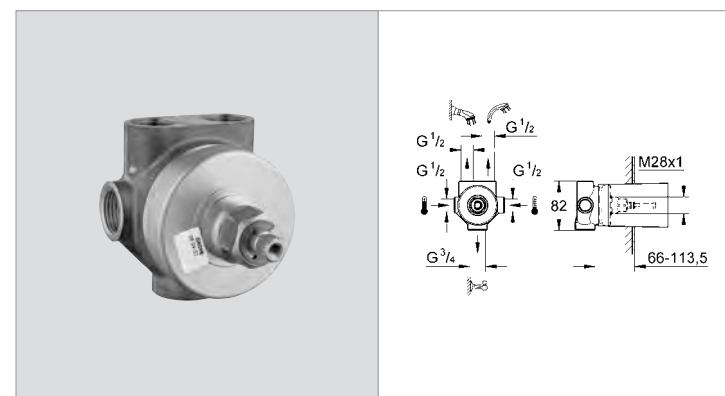

GROHE ALLURE BRILLIANT

Ref.No. EAN code Colour Retail Guide Price (£)

29 033 000 4005176845338 169.76
5-way diverter
concealed body
wall installation
with ceramic sealing disks
connection cold and hot 1/2"
2 outlets 1/2"
1 bath outlet 3/4"
installation depth adjustable 66 - 113 mm
DR-brass