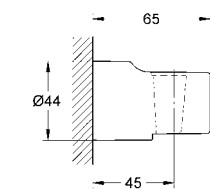

28 622 000 4005176041297 **chrome** 25.52

Relaxa
Wall hand Shower holder
GROHE StarLight® chrome finish