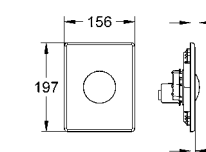

38 573 000	4005176292316	chrome	59.96
38 573 P00	4005176292323	matt chrome	59.96
38 573 SH0	4005176292309	alpine white	50.88

**Skate
WC wall plate
for single flush actuation**
for pneumatic drop valve
for use with 38 661 / 38 422
38 528 / 38 525 / 38 526
for vertical and horizontal installation
156 x 197 mm
made of ABS