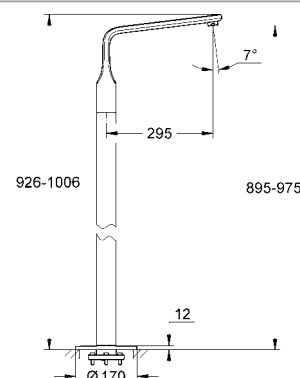

GROHE VERIS F-DIGITAL

Ref.No. EAN code Colour Retail Guide Price (£)

13 242 000 4005176869198 chrome 199.30

Veris
Bath spout
wall mounted
GROHE StarLight® chrome finish
mousseur
projection 170 mm

13 245 000 4005176870163 chrome 1,124.13

Veris
Bath spout
floor-mounted
set for final installation for 45 984 000
without roughing-in set
spout with mousseur
projection 295 mm
total height 1037 mm
GROHE StarLight® chrome finish