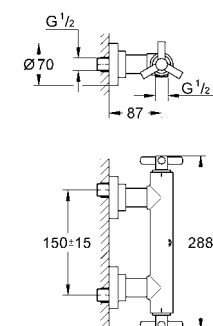

Atrio Shower mixer 1/2"
Non-thermostatic
wall mounted
ceramic headparts 1/2" - 90°
shower outlet 1/2"
integrated non-return valves in the shower outlet 1/2"
covered S-unions
protected against backflow with Ypsilon handle
min. recommended pressure 1.0 bar
max. pressure differential 5:1

34 010 000	4005176236709	chrome	703.31