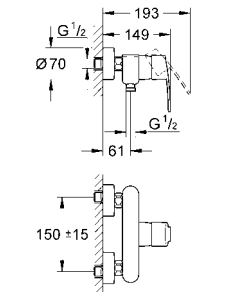

33 590 002	4005176887048	chrome	174.83

Eurostyle Cosmopolitan
Single-lever shower mixer 1/2"
wall mounted, metal lever
GROHE SilkMove® 46 mm ceramic cartridge
GROHE StarLight® chrome finish
adjustable flow rate limiter
adjustable minimum flow rate 2.5 l/min
shower bottom outlet 1/2"
integrated non-return valve, S-unions
optional temperature limiter ref. no. 46 308 000
protected against backflow
without shower set
min. recommended pressure 1.0 bar