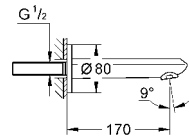

GROHE EURODISC COSMOPOLITAN

Ref.No. EAN code Colour Retail Guide Price (£)

13 278 002 4005176887871 chrome 115.39

Eurodisc Cosmopolitan
Bath spout
wall mounted
GROHE StarLight® chrome finish
mousseur
male thread 1/2"
projection 170 mm
min. recommended pressure 1.0 bar