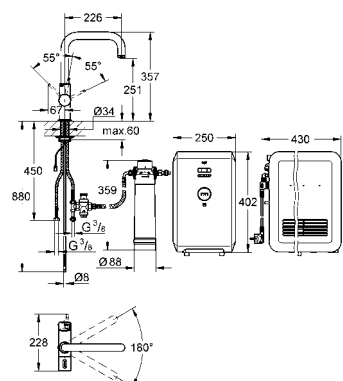

GROHE BLUE® CHILLED

NEW

Ref.No.	EAN code	Colour	Retail Guide Price (£)
31 383 000	4005176984525	chrome	1,688.27
31 383 DC0	4005176984532	supersteel	1,798.26

GROHE Blue® Chilled Starter kit
consisting of:
GROHE Blue® single-lever sink mixer with filter function
monobloc installation
U spout
separate handle for 3 types of filtered and chilled table water
unchilled, medium chilled, full chilled
headpart 1/2"
GROHE SilkMove® 35 mm ceramic cartridge
adjustable flow rate limiter
GROHE StarLight® chrome finish
swivel tubular spout
swivel area 140°
separate inner water ways for filtered and non-filtered water
flexible connection hoses
GROHE Blue® Pure Cube
180 Watt cooling unit, 230 V, 50 Hz
type of protection IP 21
6 V DC to filter change display unit
adjustable for 600 litre, 1500 litre or 3000 litre filter cartridges
CE approved
GROHE Blue® 600 l filter
GROHE Blue® filter head with flexible adjustment
Min. recommended pressure 2.0 bar

NEW