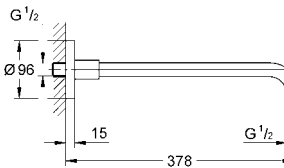

28 982 000	4005176829987	chrome	113.29
28 982 KSO	4005176842399	velvet black	295.46
28 982 LSO	4005176842405	moon white	295.46

GROHE Ondus
Shower arm 378 mm
metal
connection thread 1/2"
GROHE StarLight® chrome finish
can be used for all Rainshower® head
showers