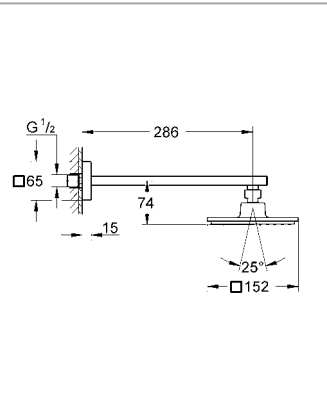

NEW

26 073 000	4005176937279	chrome	194.76

Euphoria Cube 150
Head shower set 286 mm
head shower Euphoria Cube (27 705 000)
Shower arm Rainshower® 286 mm (27 709 000)
GROHE DreamSpray® perfect spray pattern
GROHE EcoJoy® 9.4l flow limiter
GROHE StarLight® chrome finish
SpeedClean anti-limescale system
GROHE CoolTouch® prevents scalding from hot surfaces
Inner WaterGuide for a longer life

27 705 000	4005176907166	chrome	104.38

Euphoria Cube 150
Rain
Ball joint +/- 15° rotatable
connection thread 1/2"
GROHE EcoJoy® technology for less water and perfect flow
GROHE DreamSpray® perfect spray pattern
GROHE StarLight® chrome finish
SpeedClean anti-limescale system
Inner WaterGuide for a longer life
min. recommended pressure 1.0 bar