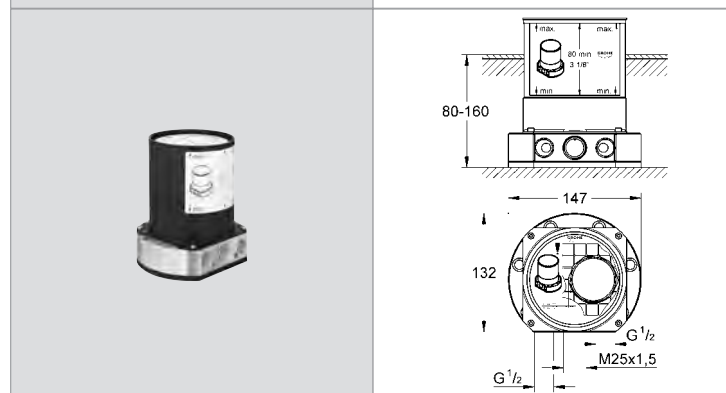

45 984 000 **4005176847127** **438.82**
Roughing-in set for floor mounted bath spout and bath/shower mixer
for floor-mounted bath spout
without finishing trim set
installation plate for precise fitting
plug
fixing material