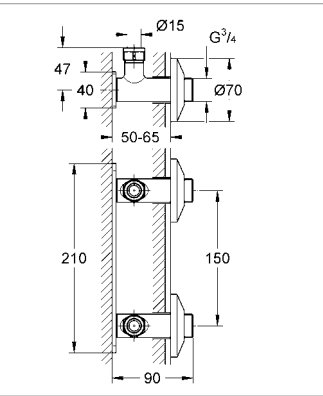

GROHE GROHTHERM 1000 COSMOPOLITAN

Ref.No.	EAN code	Colour	Retail Guide Price (£)
18 153 000	4005176819094	chrome	47.16

Bracket for exposed installation
suitable for wall mounted exposed
shower & bath/shower mixers
150 mm centres

18 121 000	4005176815812	chrome	62.16