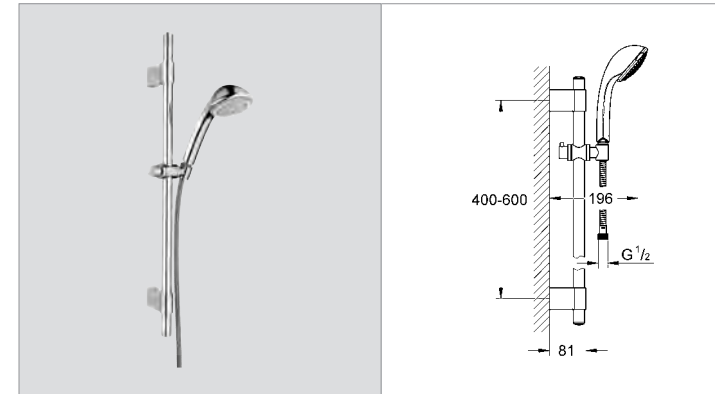

GROHE RELEXA SHOWER SETS

Ref.No.	EAN code	Colour	Retail Guide Price (£)

28 942 001	4005176877223	chrome	126.75

Relaxa 100 Trio
Shower rail set 3 sprays
shower rail, 600 mm (28 797 000)
GROHE QuickFix™ Plus installation system with wall holders made of metal
Hand shower Relaxa Trio (28 793 000)
shower hose 1750 mm (28 410 000)
Twistfree to prevent hose from twisting
GROHE DreamSpray® perfect spray pattern
GROHE CoolTouch®
SpeedClean anti-limescale system
Inner WaterGuide for a longer life
GROHE StarLight® chrome finish
min. recommended pressure 1.0 bar