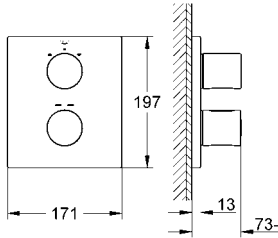

19 962 000	4005176982071	chrome	321.22

Grohtherm 3000 Cosmopolitan
Thermostat with integrated 2-way diverter
for bath or shower with more than one outlet
without concealed body
set for final installation for
GROHE Rapido T 35 500 000 / 35 050 000
TMV2 compliant when used with 35 050 000
GROHE StarLight® chrome finish
GROHE SafeStop Plus integrated temperature
limiter at max 50°C
Aquadimmer with multiple function
shut off and flow control
diverter for 2 outlets