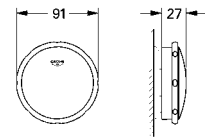

Ref.No.	EAN code	Colour	Retail Guide Price (£)
19 025 000	4005176209154	chrome	37.67
19 025 KSO	4005176842016	velvet black	50.70
19 025 LSO	4005176842023	moon white	50.70

Talento
Waste and overflow set for baths
set for final installation
escutcheon
waste plug
fixing set
GROHE StarLight® chrome finish
in combination with Talento 28 939 & 28943