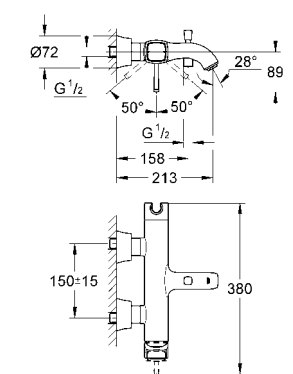

23 317 000	4005176930799	chrome	384.62
23 317 IGO	4005176930805	chrome/gold	505.25

Grandera
Single-lever bath/shower mixer 1/2"
wall mounted
GROHE SilkMove® 46 mm ceramic cartridge
GROHE StarLight® chrome finish
adjustable flow rate limiter
integrated hand shower holder
automatic diverter: bath/shower
integrated non-return valve
in the shower outlet 1/2"
mousseur
covered S-unions
protected against backflow
min. recommended pressure 1.0 bar