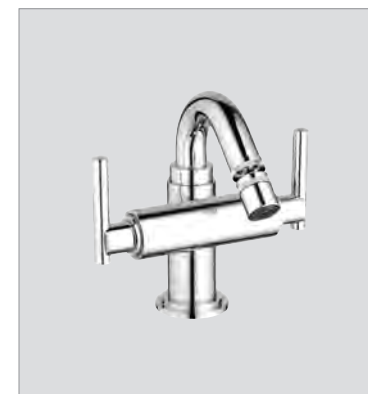

GROHE ATRIO JOTA

Ref.No. EAN code Colour Retail Guide Price (£)

24 026 000 4005176820359 chrome 421.33
Atrio Bidet mixer 1/2"
ceramic headparts 1/2" - 90°
bow spout
ball-joint mousseur
pop-up waste set 1 1/4"
flexible connection hoses
rapid installation system
with Jota handle
GROHE StarLight® chrome finish
min. recommended pressure 1.0 bar