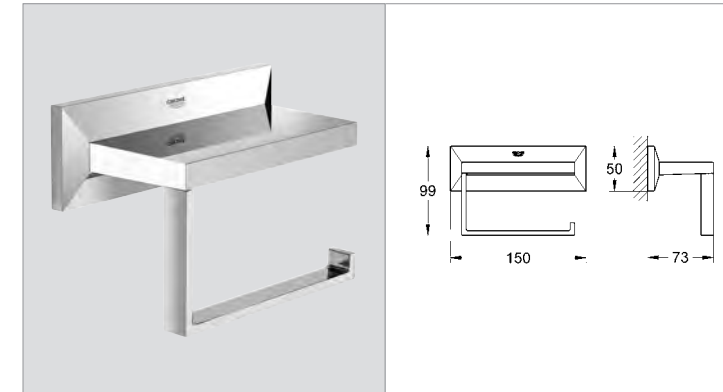

GROHE ALLURE BRILLIANT

Ref.No. EAN code Colour Retail Guide Price (£)

40 499 000 4005176899317 chrome 439.07

Allure Brilliant
Toilet roll holder
GROHE StarLight® chrome finish