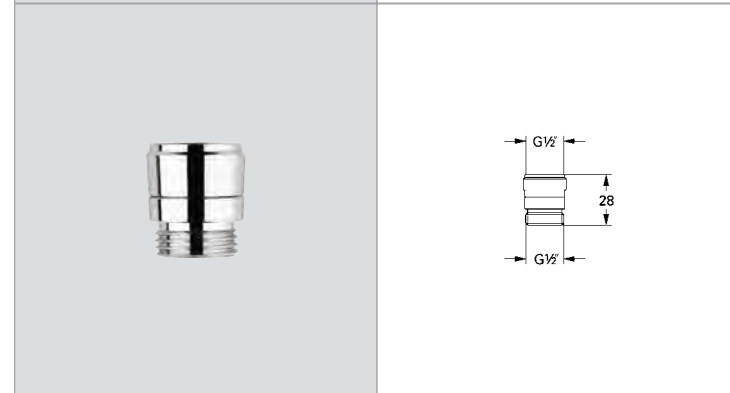

45 296 000 4005176055065 **chrome** 25.67  
**Relexa**  
**Swivel hose connector**  
 to prevent hose twisting  
**GROHE StarLight®** chrome finish

28 189 000 4005176075650 **chrome** 194.05  
**Avensys Shower**  
**Head shower 2 sprays**  
 Turbo Jet (normal spray hard)/Normal (full shower spray)  
**GROHE StarLight®** chrome finish  
**GROHE DreamSpray®** perfect spray pattern  
**SpeedClean** anti-limescale system  
 integral arm  
 with ball joint  
 connection thread with pre-assembled sealing  
**Min. recommended pressure 0.1 bar**