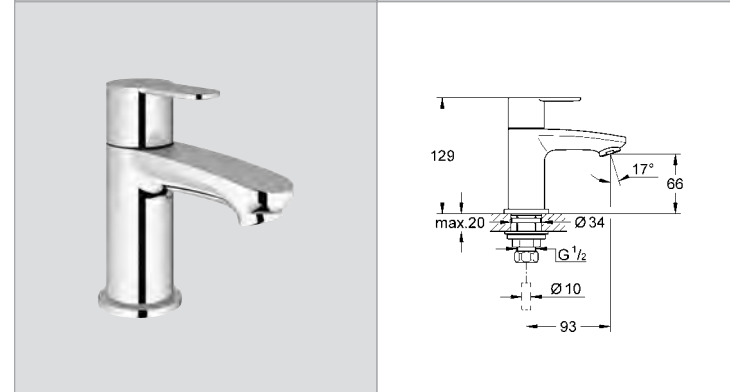

# GROHE EUROSTYLE COSMOPOLITAN

Ref.No. EAN code Colour Retail Guide Price (£)

**33 565 002 4005176887000**  
**Eurostyle Cosmopolitan Bidet mixer 1/2"**  
monobloc installation  
metal lever  
**GROHE SilkMove®** 35 mm ceramic cartridge  
**GROHE StarLight®** chrome finish  
adjustable flow rate limiter  
adjustable minimum flow rate 2.5 l/min  
ball-joint mousseur  
pop-up waste set 1 1/4"  
flexible connection hoses  
**GROHE QuickFix™** installation system  
with centering support  
optional temperature limiter ref. no. 46 375 000  
**min. recommended pressure 1.0 bar**