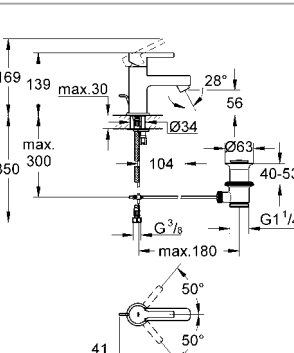

23 106 000 4005176894329 chrome 199.30

Ditto, smooth body