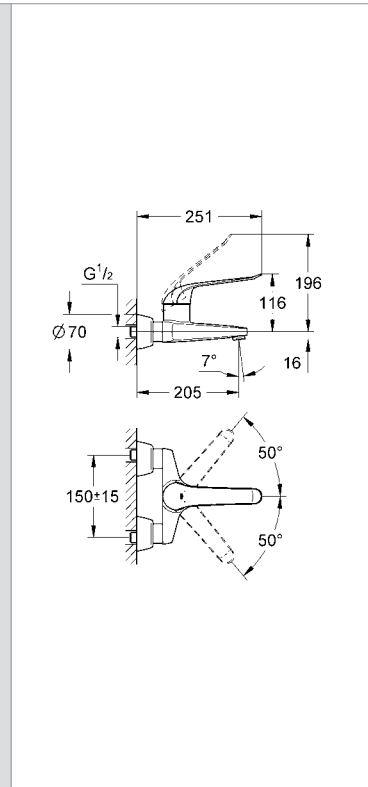

GROHE EUROECO SPECIAL

Ref.No.	EAN code	Colour	Retail Guide Price (£)

32 778 000	4005176871788	chrome	248.26

Euroeco Special
Basin mixer 1/2"
wall mounted
GROHE StarLight® chrome finish
GROHE SilkMove® 46 mm ceramic cartridge
GROHE EcoJoy® technology for less water and perfect flow
adjustable flow rate limiter
adjustable minimum flow rate 2.5 l/min
cast spout
laminar flow straightener 9 l/min.
projection 204 mm
metal lever, lever length 170 mm
temperature limiter, S-unions
min. recommended pressure 1.0 bar

32 779 000	4005176871795	chrome	281.47

Ditto, projection 220 mm

32 767 000	4005176871078	chrome	269.24