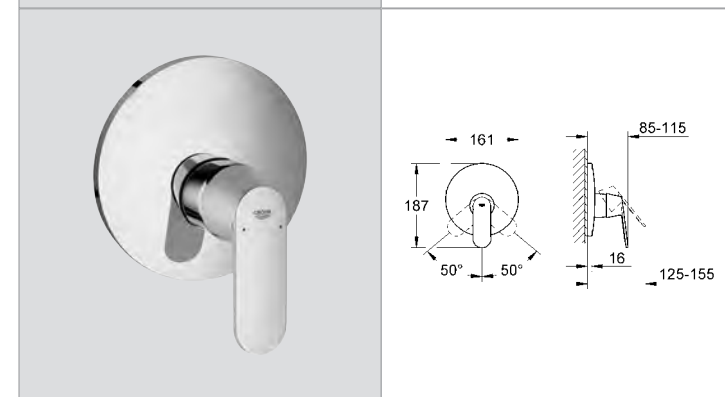

19 383 000 4005176874765 **chrome 93.53**

Eurosmart Cosmopolitan Single-lever shower mixer trim without concealed body
set for final installation for 35 501 000
GROHE StarLight® chrome finish metal lever
escutcheon- and shaft-sealing
wall escutcheon
covered fixing