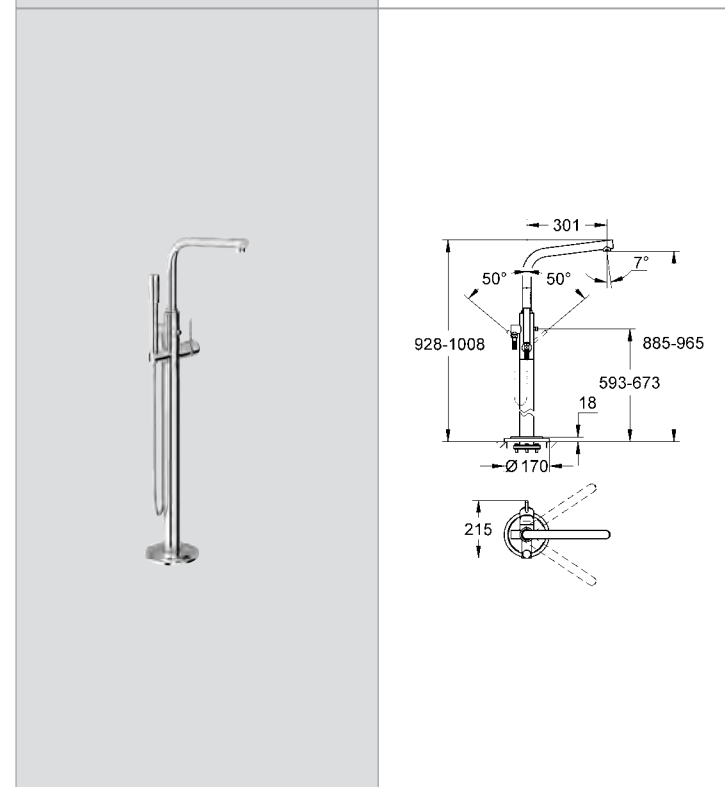

32 135 002 4005176890192 **chrome** **1,295.46**
Atrio
Single-lever bath/shower mixer 1/2"
floor-mounted
without roughing-in-set
for use with: 45 984 000
GROHE StarLight® chrome finish
GROHE SilkMove® 46 mm ceramic cartridge
adjustable flow rate limiter
swivel tubular 7° spout with mousseur
stop limiter, diverter bath/shower
integrated non-return valve
in the shower outlet 1/2"
with shower holder
hand shower (28 034 000)
shower hose 1500 mm
protected against backflow
min. recommended pressure 1.0 bar