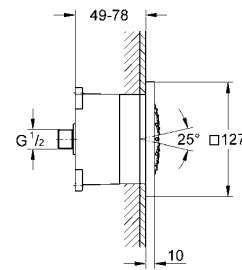

GROHE ALLURE BRILLIANT

Ref.No. EAN code Colour Retail Guide Price (£)

27 251 000 4005176856327 chrome 83.40

Rainshower® F-Series 5" Side shower 1 spray
Normal including concealed body also to be used as head shower 127 x 127 mm
GROHE DreamSpray® perfect spray pattern flow straightener with ball joint ($\pm 12.5^\circ$ rotatable)
GROHE FlowBalance flow regulating screw connection thread 1/2"
SpeedClean anti-limescale system
GROHE StarLight® chrome finish
min recommended pressure 1.0 bar

27 531 000 4005176889486 chrome 219.99