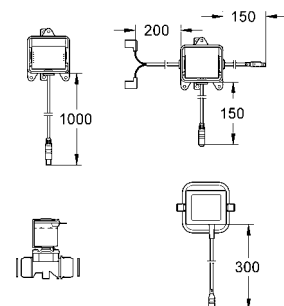

38 386 000	4005176288487		715.04

Radar electronic for urinal
concealed radar detector
transformer / solenoid for concealed installation
behind or above urinal or remote installation
with extension cables (ordered separately)
CE-approved
operating voltage 230 V AC, 50 Hz,
3,2 VA
min. static & dynamic pressure 0.5 bar
without roughing-in set radar electronic
38 387