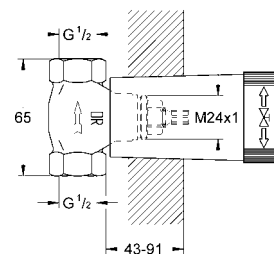

29 032 000	4005176845277		21.33

GROHE Ondus
Concealed valve
pre-assembled headpart 1/2"
threaded union 1/2"
installation depth adjustable
43 - 91 mm
DR-brass