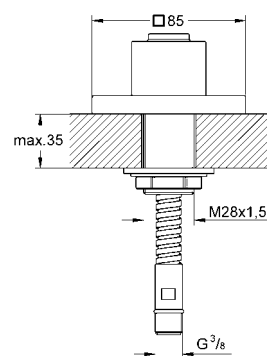

GROHE ALLURE F-DIGITAL

Ref.No. EAN code Colour Retail Guide Price (£)

27 930 000 4005176923760 chrome 230.77

**Allure F-digital
Pull-out shower**
for bath rim installation and under tiled surround
Lead-through for shower hose
shower hose 1/2" x 3/8",
2000 mm (28 158 000)
The pull-out shower assembly can be combined with all hand showers!
GROHE StarLight® chrome finish