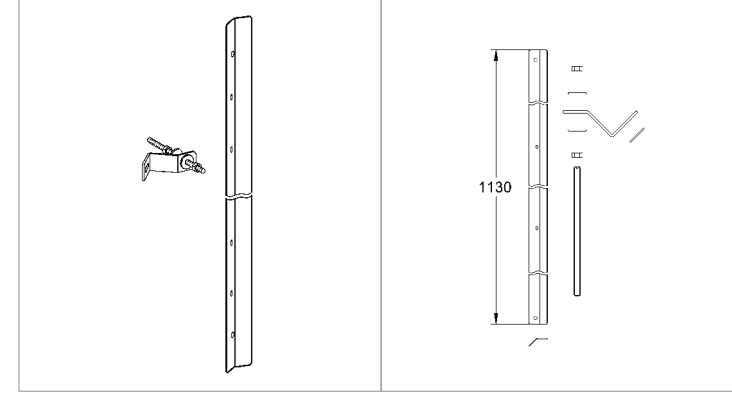

38 562 001 4005176863752 **chrome** **125.33**

Rapid SL set for corner installation
for WC, bidet, wash basin and urinal
single installation or fitting to a rail
fitting maximum 625 mm from the corner
fixing material for corner installation
2 wall brackets **1.13 m**
135°