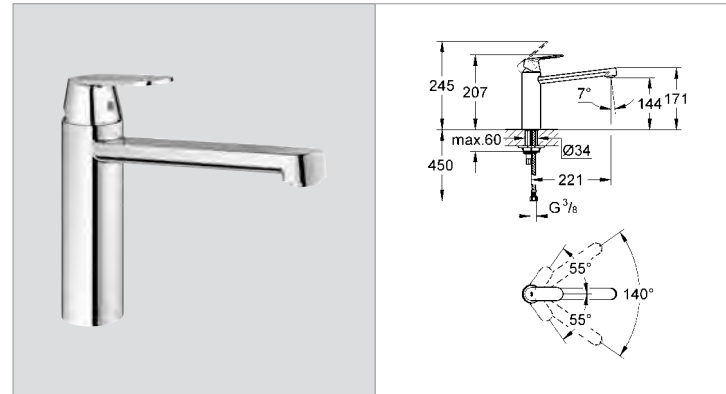

GROHE KITCHEN FITTINGS

Ref.No. EAN code Colour Retail Guide Price (£)

30 193 000 4005176919459 chrome 167.83
Eurosmart Cosmopolitan
Sink mixer 1/2"
medium spout
monobloc installation
GROHE SilkMove® 35 mm ceramic cartridge
GROHE StarLight® chrome finish
adjustable flow rate limiter
swivel tubular spout
swivel area 140°
mousseur
flexible connection hoses
rapid installation system
min. recommended pressure 1.0 bar