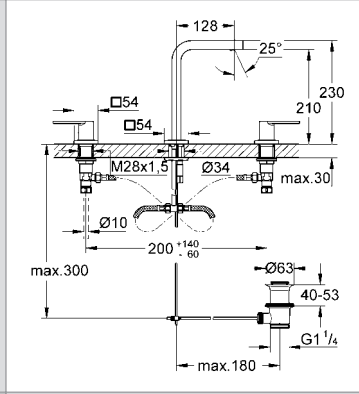

Quadra
Three-hole basin mixer 1/2"
high spout
mousseur
GROHE StarLight® chrome finish
ceramic headparts 1/2", 90°
pop-up waste set 1 1/4"
GROHE QuickFix™ installation system
with centering support
pressure-proof, flexible connection hoses
between spout and side valves
min. recommended pressure 1.0 bar

32 636 000 4005176845956 chrome 224.65
32 636 LSO 4005176873492 moon white 310.32
32 636 KSO 4005176847585 velvet black 310.32