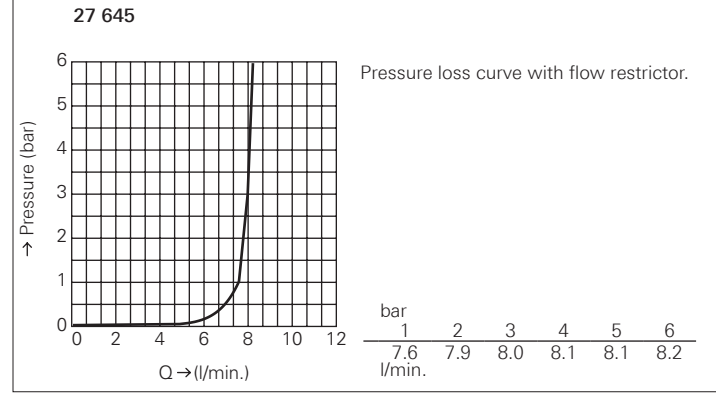

GROHE FLOW CHARTS

GROHE FLOW CHARTS