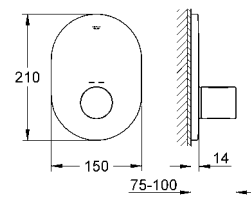

19 567 000	4005176895340	chrome	321.22
19 567 KSO	4005176895357	velvet black	493.06
19 567 LSO	4005176895364	moon white	312.94

Ditto, non TMV2 compliant trim set

19 469 000	4005176847998	chrome	216.79

Grohtherm 3000 Cosmopolitan
Central thermostatic shower trim
without concealed body
set for final installation for
35 500 000 / 35 050 000
GROHE StarLight® chrome finish
GROHE SafeStop safety button at 38°C
wall escutcheon with **GROHE SmartFix**
(covered escutcheon- and shaft sealing,
covered fixing)