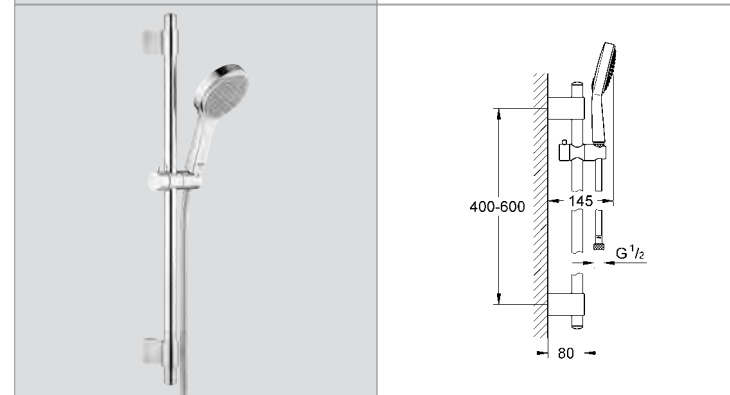

27 753 000 4005176913006 chrome 172.03

Power&Soul® Cosmopolitan 115
Shower rail set 2 sprays
hand shower Power&Soul Cosmopolitan 115 (27 660 000)
shower rail 600mm (27 784 000)
with wall holders made of metal
GROHE QuickFix™ Plus installation system
Silverflex shower hose 1750 mm (28 388 000)
Twistfree to prevent hose from twisting
GROHE DreamSpray® perfect spray pattern
GROHE StarLight® chrome finish
Inner WaterGuide for a longer life
SpeedClean anti-limescale system
min. recommended pressure 1.0 bar

27 755 000 4005176913020 chrome 177.45
Ditto, 900 mm shower rail