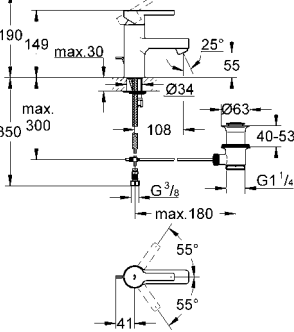

32 114 00L 4005176890673 chrome 214.16

Lineare
Basin mixer 1/2"
monobloc installation
GROHE SilkMove® 35 mm ceramic cartridge
GROHE StarLight® chrome finish
adjustable flow rate limiter
mousseur
pop-up waste set 1 1/4"
flexible connection hoses
rapid installation system