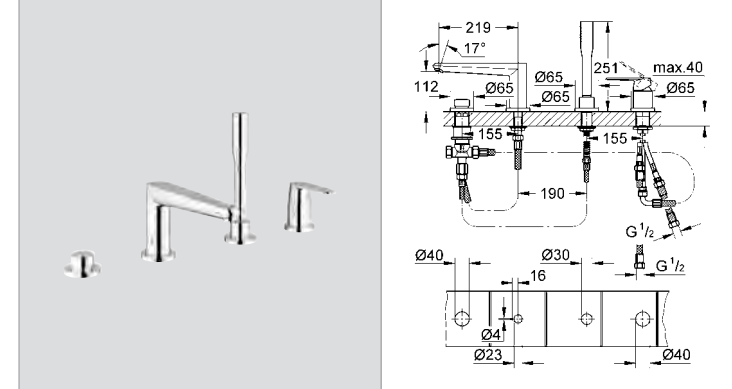

19 574 002 4005176887833 **chrome 703.31**

Eurodisc Cosmopolitan 4-hole single-lever bath combination
GROHE StarLight® chrome finish
GROHE SilkMove® 46 mm ceramic cartridge
OHM operating element
pre-assembled spout fixing
optional swivel bath inlet with mousseur
diverter bath/shower
Euphoria Cosmopolitan hand shower (27 400 000)
metal shower hose 2000 mm, flexible connection hoses
connection for shower hose, protected against backflow
without baseframe
fixed spout
min. recommended pressure 1.0 bar