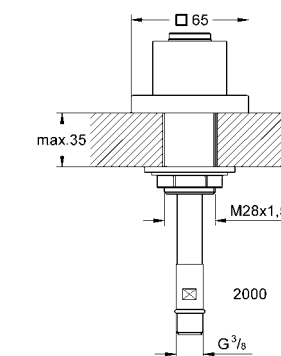

27 531 000 4005176889486 chrome 219.99

Pull-out shower
for bath rim installation and under tiled surround
Lead-through for shower hose
with square escutcheon
shower hose 1/2" x 3/8", 2000 mm (28 158 000)
The pull-out shower assembly can be combined with all hand showers!
GROHE StarLight® chrome finish