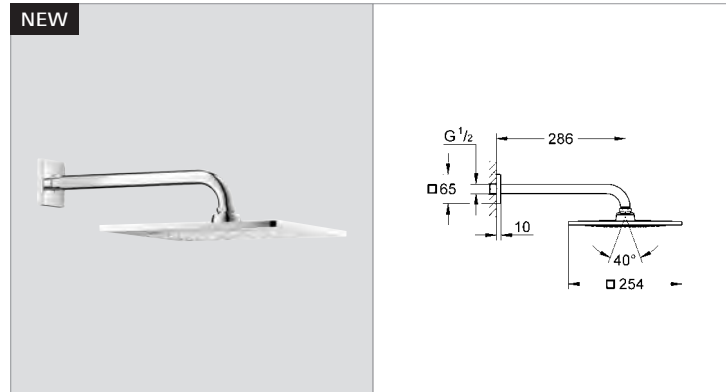

GROHE RAINSHOWER® HEAD SHOWERS

Ref.No.	EAN code	Colour	Retail Guide Price (€)
26 060 000	4005176937149	chrome	385.48

Rainshower® F-Series 10"
Head shower set 286 mm
head shower Rainshower F-Series 10" (27 271 000)
Shower arm Rainshower® 286 mm (27 488 000)
GROHE DreamSpray® perfect spray pattern
GROHE StarLight® chrome finish
SpeedClean anti-limescale system

26 070 000	4005176937248	chrome	385.48

Ditto, with GROHE EcoJoy® 9.5 l/min flow limiter

26 061 000	4005176937156	chrome	391.60

Rainshower® F-Series 10"
Head shower set ceiling 142 mm
head shower Rainshower F-Series 10" (27 271 000)
shower arm Rainshower® ceiling 142 mm (27 485 000)
GROHE DreamSpray® perfect spray pattern
GROHE StarLight® chrome finish
SpeedClean anti-limescale system

26 071 000	4005176937255	chrome	391.60

Ditto, with GROHE EcoJoy® 9.5 l/min flow limiter

NEW