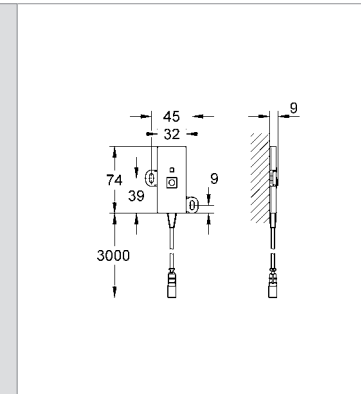

GROHE VERIS F-DIGITAL

Ref.No.	EAN code	Colour	Retail Guide Price (£)
36 356 000	4005176911347		118.88

GROHE F-digital
Transceiver
optional accessory for digital mixing unit