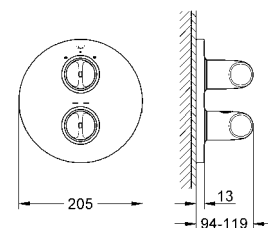

19 364 000	4005176861154	chrome	496.50

Veris
Thermostat with integrated 2-way diverter for bath or shower with more than one outlet
set for final installation for 35 500 000 / 35 050 000
without concealed body
GROHE StarLight® chrome finish
GROHE SafeStop Plus integrated temperature limiter at max 50°C
Aquadimmer with multiple function shut off and flow control
diverter for 2 outlets
metal handles
wall escutcheon with **GROHE SmartFix** (covered escutcheon- and shaft sealing, covered fixing)