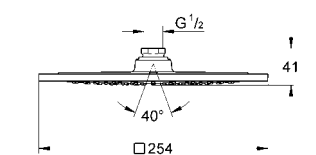

27 271 000	4005176860690	chrome	347.03
27 271 LSO	4005176898556	moon white	487.76
27 271 KSO	4005176898563	velvet black	487.76

Rainshower® F-Series 10"
Head shower 1 spray
Rain
254 x 254 mm
Ball joint +/- 20° rotatable
connection thread 1/2"
GROHE DreamSpray® perfect spray pattern
SpeedClean anti-limescale system
GROHE StarLight® chrome finish
min. recommended pressure 1.0 bar