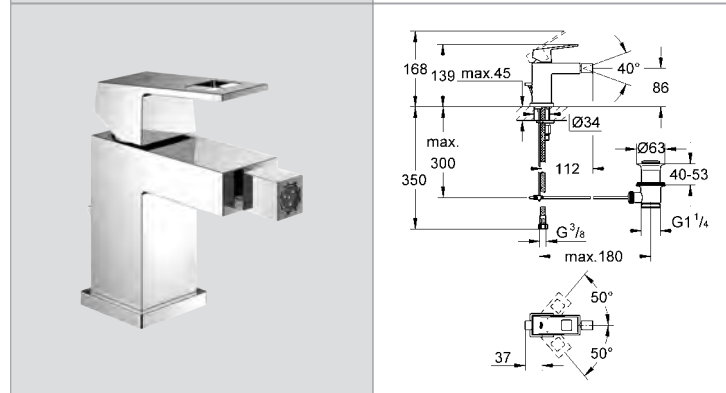

23 138 000 4005176901133 chrome 185.32
Eurocube Bidet mixer 1/2"
monobloc installation
metal lever
28 mm ceramic cartridge
with **GROHE SilkMove®**
GROHE StarLight® chrome finish
ball-joint mousseur
pop-up waste set 1 1/4"
flexible connection hoses
GROHE QuickFix™ Plus installation system
temperature limiter
min. recommended pressure 1.0 bar