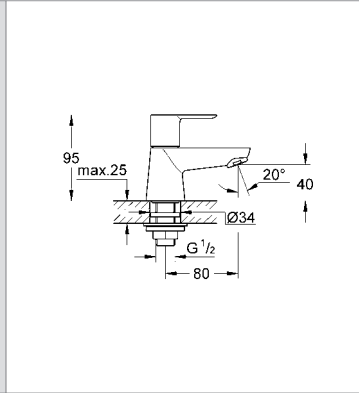

GROHE BAULOOP

Ref.No.	EAN code	Colour	Retail Guide Price (£)
20 422 000	4005176934490	chrome	72.38

BauLoop
Basin tap 1/2"
monobloc installation
metal lever
ceramic headpart
GROHE StarLight® chrome finish
GROHE EcoJoy® technology for less water and perfect flow
mousseur
min. recommended pressure 1.0 bar

20 422 00M	4005176986949	chrome	131.13