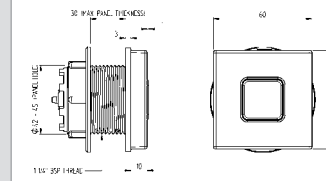

GROHE WC CISTERNS

Ref.No.	EAN code	Colour	Retail Guide Price (£)

38 820 000	4005176868405	chrome	37.76

Air button
60 x 60 mm
with 750 mm air hose
for panel thickness up to 30 mm
for use with Adagio cistern 37 762 SH / 37 945 SH