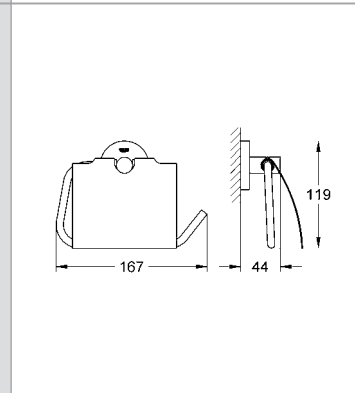

40 367 000	4005176829130	chrome	39.86

Essentials Toilet roll holder
with cover
GROHE StarLight® chrome finish