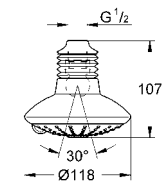

GROHE EUPHORIA HEAD SHOWERS

	Ref.No.	EAN code	Colour	Retail Guide Price (£)
	27 270 000	4005176860331	chrome	52.80
	27 246 00E	4005176890901	chrome	52.80
	27 235 000	4005176854262	chrome	58.04
	27 236 000	4005176854279	chrome	63.29
	28 576 000	4005176274022	chrome	65.04