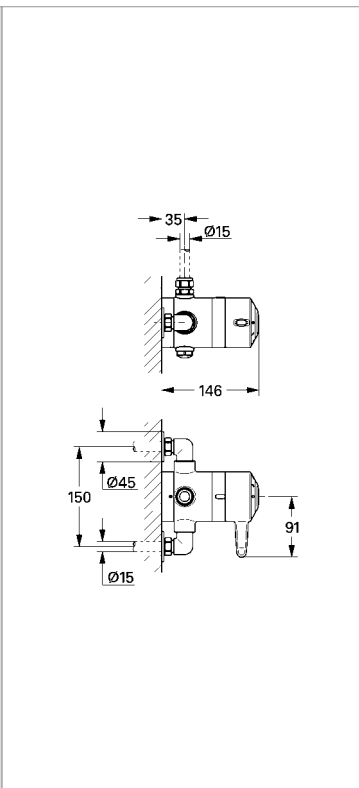

Ref.No.	EAN code	Colour	Retail Guide Price (£)
34 038 ILO	4005176224973	chrome/white	398.60

Avensys Shower
Single control DO8
shower mixer 1/2" EV
TMV3 Approved
Thermostatic
wall mounted, swivel inlet unions
brass body
wax thermoelement
factory set max. temperature 41°C
combined flow & temperature control
handle
metal lever
built-in non return valves
dirt strainers
shower outlet 1/2" top or bottom
reversible body for crossed supplies
flow limiters for high (>1.0 bar) or unequal pressures
GROHE StarLight® chrome finish
max. pressure differential 5:1
recommended pressure 0.1 - 5.0 bar

GROHE RAPIDO T