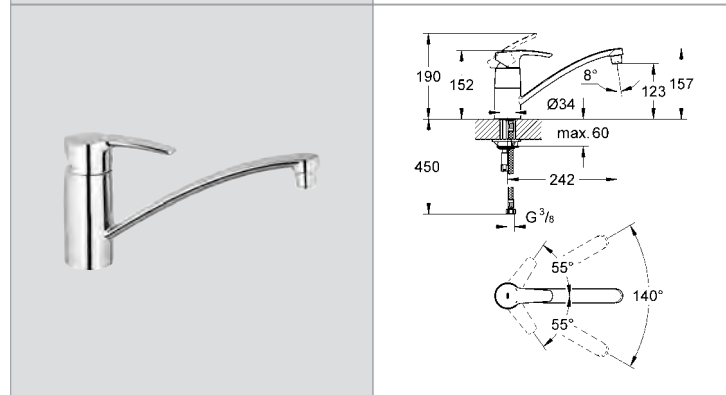

33 977 001 4005176828522 chrome 176.58
Eurostyle
Sink mixer 1/2"
monobloc installation
GROHE SilkMove® 35 mm ceramic cartridge
GROHE StarLight® chrome finish
adjustable flow rate limiter
swivel tubular spout
mousseur
flexible connection hoses
rapid installation system
min. recommended pressure 1.0 bar