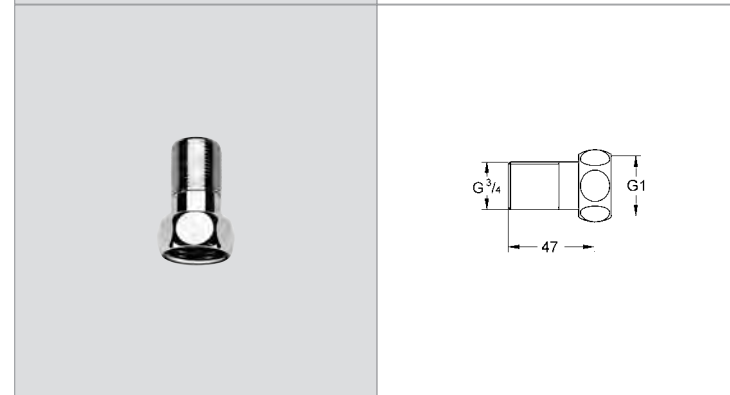

Straight union
nut 1" x 3/4" male thread