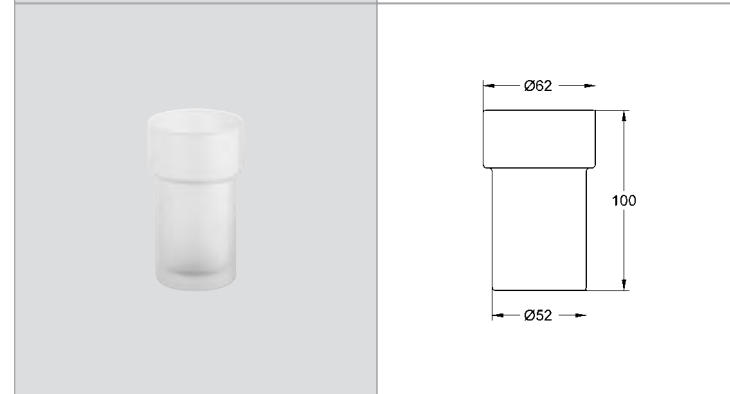

40 254 000	4005176211065		36.89

Glass
satin glass