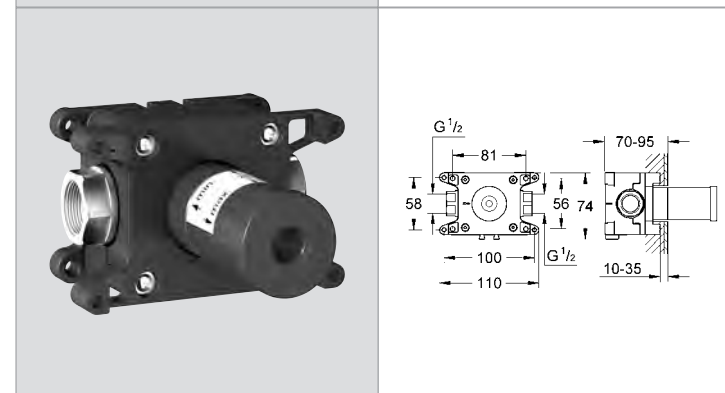

35 028 000 4005176908316 107.17
Rapido C
Rough-in for single volume control 27 623
for grid installation of Grohtherm Custom Shower system
build-in box with removable protection cover
waterproof membrane base for wall sealing
for masonry and drywall installation
fixing points for front and back wall
body of DR brass
pre-assembled ceramic headpart 3/4"
connection threads 1/2"
installation depth 70 - 95 mm