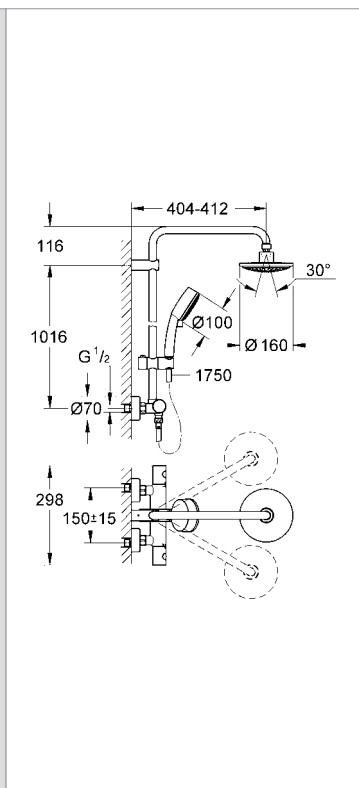

GROHE TEMPESTA SHOWER SYSTEM

Ref.No.	EAN code	Colour	Retail Guide Price (£)
27 922 000	4005176923364	chrome	419.58

New Tempesta Cosmopolitan System 160
Shower system with thermostat for wall mounting
horizontal swivable 390 mm projection shower arm
exposed thermostatic shower
with Aquadimmer function
allows change between:
head shower 1 spray (28 232 000)
Rain
with ball joint
rotation angle $\pm 15^\circ$
New Tempesta Cosmopolitan 100
hand shower
adjustable in height with gliding element
Silverflex shower hose 1750 mm (28 388 000)
GROHE TurboStat compact cartridge
with wax thermoelement
GROHE DreamSpray perfect spray pattern
GROHE StarLight chrome finish
SpeedClean anti-limescale system
Inner WaterGuide for a longer life
Twistfree to prevent hose from twisting
min. recommended pressure 1.0 bar

14 014 000	4005176929274	chrome	55.94