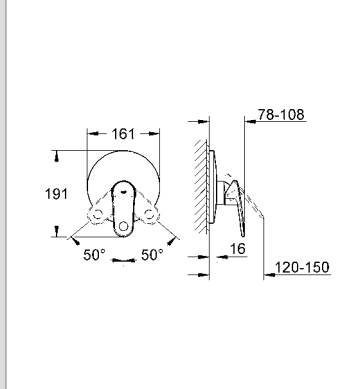

19 537 002	4005176868412	chrome	146.85

Europlus
Single-lever shower mixer trim
without concealed body
set for final installation for
35 501 000
GROHE StarLight® chrome finish
metal lever
escutcheon- and shaft-sealing
wall escutcheon
covered fixing