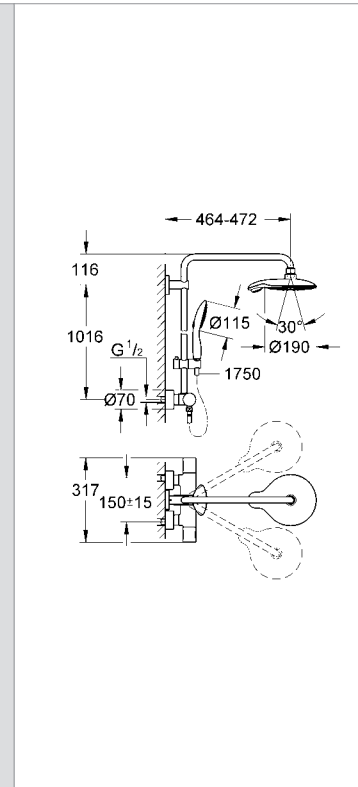

Power&Soul® System 190
Shower system with thermostat for wall mounting
horizontal swivable 450 mm projection shower arm
exposed thermostatic shower
with Aquadimmer function
allows change between:
Power&Soul head shower (27 766 000)
with ball joint
rotation angle $\pm 20^\circ$
hand shower Power&Soul 115 (27 669 000)
adjustable in height with gliding element (12 140 000)
Silverflex shower hose 1750 mm (28 388 000)
GROHE TurboStat® compact cartridge with wax thermostatic element
GROHE One-click showering
spray selection via push of a button
GROHE DreamSpray® perfect spray pattern
GROHE StarLight® chrome finish
GROHE CoolTouch® prevents scalding from hot surfaces
SpeedClean anti-limescale system
Inner WaterGuide for a longer life
min. recommended pressure 1.0 bar