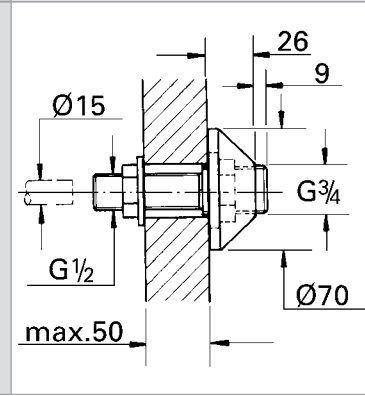

18 863 000	4005176028137	chrome	61.66