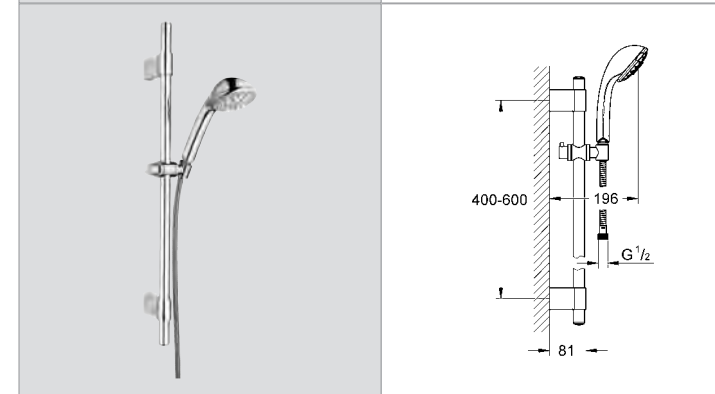

**Relaxa 100 Trio**  
Shower rail set 3 sprays  
shower rail, 600 mm (28 797 000)  
GROHE QuickFix™ Plus installation system with wall holders made of metal  
Hand shower Relaxa Trio (28 793 000)  
shower hose 1750 mm (28 410 000)  
Twistfree to prevent hose from twisting  
GROHE DreamSpray® perfect spray pattern  
GROHE CoolTouch®  
SpeedClean anti-limescale system  
Inner WaterGuide for a longer life  
GROHE StarLight® chrome finish  
min. recommended pressure 1.0 bar