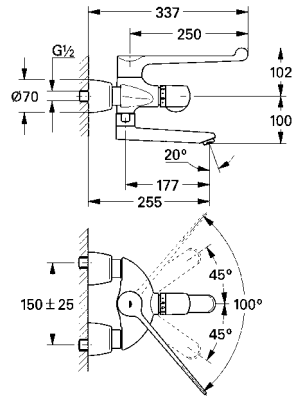

GROHE GROHTHERM ERGOMIX

Ref.No.	EAN code	Colour	Retail Guide Price (£)
34 020 000	4005176201295	chrome	858.40

Grohtherm Ergomix
Thermostat basin mixer 1/2"
for elbow lever action
wall mounted
metal lever 250 mm
swivel area 100°
metal stop
ceramic headpart 1/2"
wax thermoelement
temperature scale handle
with pre-adjustable
safety stop between 35°C and 45°C
arrangement to make the thermal
disinfection easier
swivel cast spout
laminar flow straightener 9 l/min.
lockable stop ring
built-in non return valves
dirt strainers
projection 255 mm
covered S-unions
lockable
GROHE StarLight® chrome finish
max. pressure differential 5:1
min. recommended pressure 1.0 bar