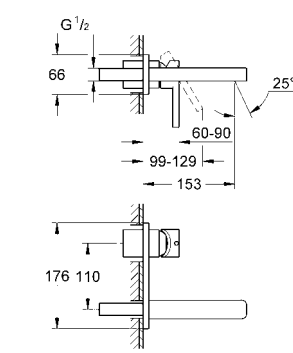

19 409 000 4005176876936 chrome 251.75

Lineare
2-hole basin mixer
wall mounted
without concealed body
set for final installation for
32 635 000
GROHE StarLight® chrome finish
with metal plate
integrated mousseur
projection 153 mm
centre distance 110 mm
23 444 000 4005176998690
Ditto, projection 210 mm
available April 2014