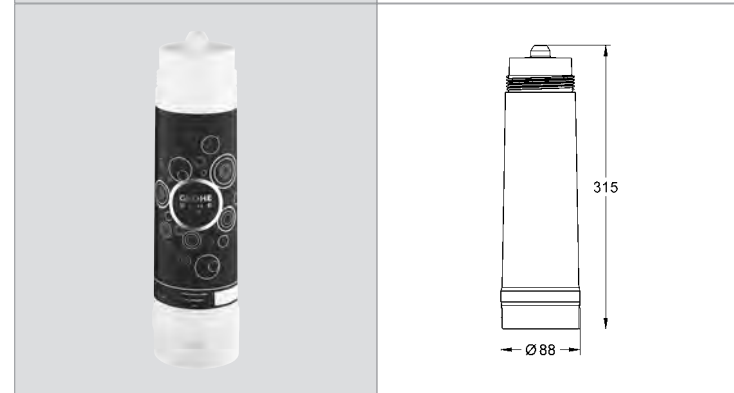

Ref.No. EAN code Colour Retail Guide Price (£)

40 405 000 4005176860812  
**GROHE Blue® Glass carafe**  
crystal glass with stainless steel plug  
volume 1l

40 437 000 4005176885471  
**GROHE Blue® Water glasses**  
6 crystal glasses with GROHE Blue® decor  
volume 0.25 l