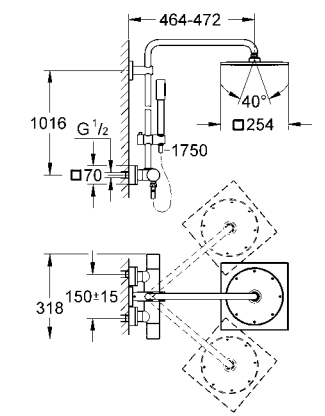

38 732 000 4005176836114 chrome 65.91

**Skate Cosmopolitan**  
**WC wall plate**  
for dual flush or start & stop actuation  
for vertical and horizontal installation  
156 x 197 mm  
made of ABS  
for pneumatic drop valve AV1  
**GROHE StarLight**® chrome finish