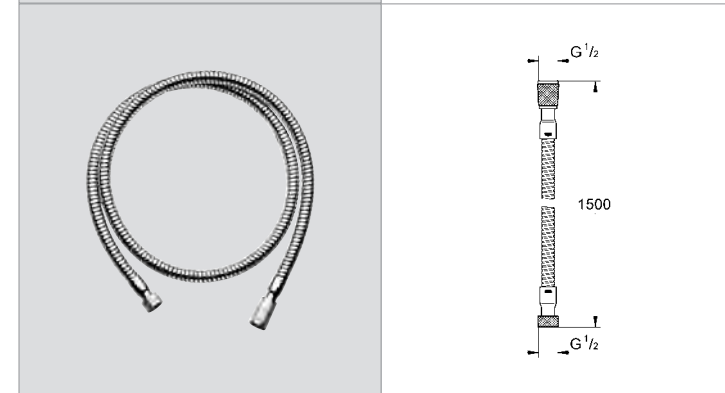

28 161 000 4005176038273 chrome 33.39
Shower hose
1500 mm
1/2" x 1/2" x 12 mm bore
GROHE StarLight® chrome finish
Min. recommended pressure 0.1 bar