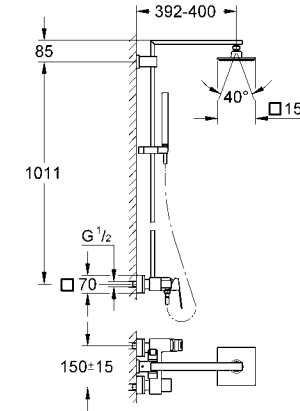

GROHE EUPHORIA CUBE

Ref.No.	EAN code	Colour	Retail Guide Price (£)
23 147 000	4005176901294	chrome	699.31

Eurocube System 150
Shower system with single lever for wall mounting
shower arm
projection 400 mm
exposed single-lever shower mixer
with diverter
allows change between:
head shower Euphoria Cube 152 mm x 152 mm
spray pattern rain
with ball joint
rotation angle $\pm 20^\circ$
GROHE EcoJoy® technology for
less water and perfect flow
hand shower Euphoria Cube (27 698 000)
minimum flow rate 7 l/min.
adjustable in height with gliding element
Silverflex shower hose 1750 mm (28 388 000)
GROHE DreamSpray® perfect spray pattern
GROHE StarLight® chrome finish
GROHE CoolTouch®
GROHE SilkMove
SpeedClean anti-limescale system
min. recommended pressure 1.0 bar