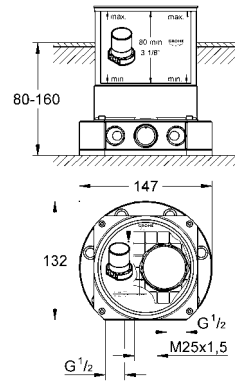

45 984 000	4005176847127		438.82

Roughing-in set for floor mounted bath spout and bath/shower mixer
for floor-mounted bath spout
without finishing trim set
installation plate for precise fitting
plug
fixing material