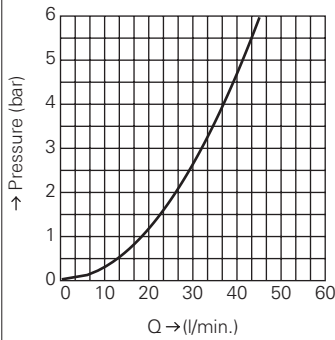

Pressure loss curve without downstream resistance.