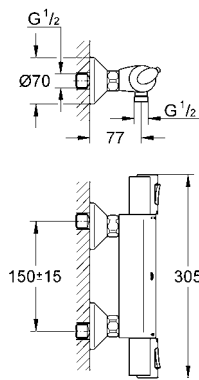

GROHE GROHTHERM 1000

Ref.No.	EAN code	Colour	Retail Guide Price (£)
34 143 000	4005176803529	chrome	228.15

Grohtherm 1000
Thermostatic shower mixer 1/2"
wall mounted
GROHE TurboStat® compact cartridge with wax thermoelement
integrated mixed water shut off
ceramic headpart 1/2", 180°
volume handle with economy EcoButton
GROHE StarLight® chrome finish
GROHE SafeStop® safety button at 38°C
shower bottom outlet 1/2"
built-in non return valves
dirt strainers
S-unions
max. pressure differential 5:1
min. recommended pressure 1.0 bar