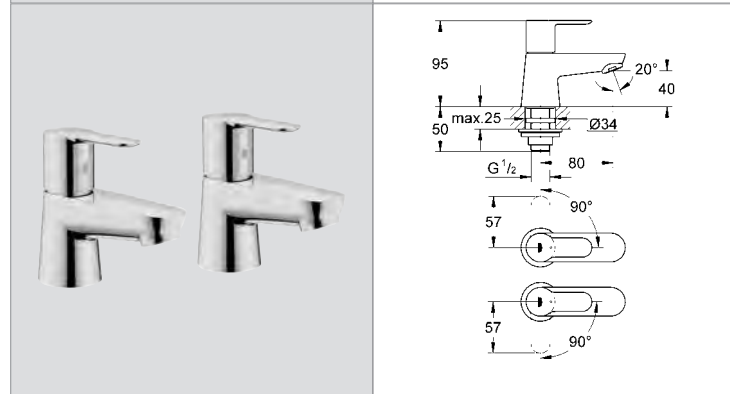

|            |               |        |       |
|------------|---------------|--------|-------|
| 20 421 000 | 4005176934353 | chrome | 72.38 |
|------------|---------------|--------|-------|

**BauEdge**  
**Basin tap 1/2"**  
 monobloc installation  
 metal lever  
 ceramic headpart  
**GROHE StarLight®** chrome finish  
**GROHE EcoJoy®** technology for less water and perfect flow  
 mousseur  
**min. recommended pressure 1.0 bar**