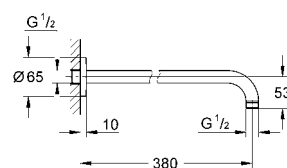

28 361 000 4005176295157 chrome 100.18

Rainshower®
Shower arm, 380 mm
connection thread 1/2"
can be used for all Rainshower head showers except Rainshower Jumbo
GROHE StarLight® chrome finish
with circle escutcheon