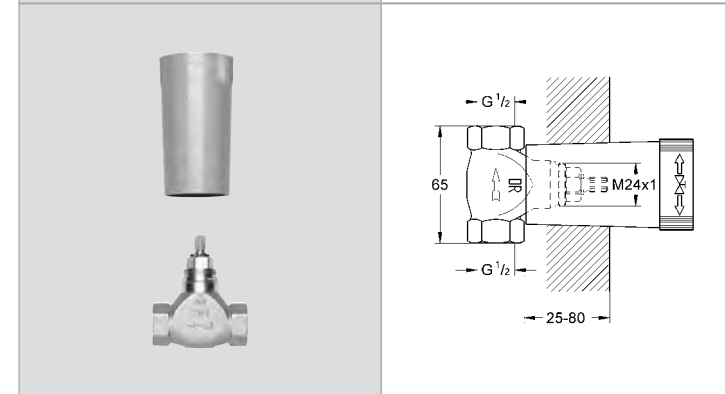

29 811 000 4005176062711 **44.23**
Concealed stop valve 1/2"
pre-assembled ceramic headpart 1/2"
180°
threaded union 1/2"
installation depth adjustable
25 - 80 mm
DR-brass
min recommended pressure 1.0 bar
clockwise closing