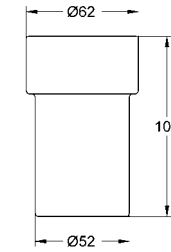

Ref.No.	EAN code	Colour	Retail Guide Price (£)
40 390 000	4005176847196		53.44

GROHE Ondus
Glass
satin glass
for combination with holder 40 376