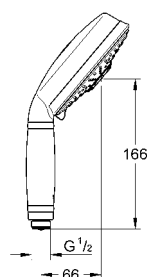

GROHE RAINSHOWER RUSTIC

Ref.No.	EAN code	Colour	Retail Guide Price (£)
27 127 000	4005176835988	chrome	105.42

Rainshower® Rustic 130
Hand shower 3 sprays
Rain / Jet / Pure
SpeedClean anti-limescale system
GROHE StarLight® chrome finish
GROHE DreamSpray® perfect spray pattern
Inner WaterGuide for a longer life
min. recommended pressure 1.0 bar

27 139 000	4005176836688	chrome	186.19

Rainshower® Rustic 130
Shower rail set 3 sprays
shower rail, 600 mm (28 666 000)
hand shower Rustic 130 (27 127 000)
shower hose 1750 mm (28 410 000)
soap dish
Twistfree to prevent hose from twisting
GROHE StarLight® chrome finish
GROHE DreamSpray® perfect spray pattern
Inner WaterGuide for a longer life
SpeedClean anti-limescale system
min. recommended pressure 1.0 bar