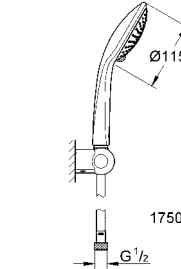

27 355 000 4005176874451 chrome 77.45

Euphoria 110 Champagne
Wall holder set 3 sprays
Wall shower holder 28 401
Silverflex shower hose 1750 mm (28 388 000)
GROHE DreamSpray® perfect spray pattern
GROHE StarLight® chrome finish
GROHE CoolTouch®
SpeedClean anti-limescale system
min. recommended pressure 1.0 bar