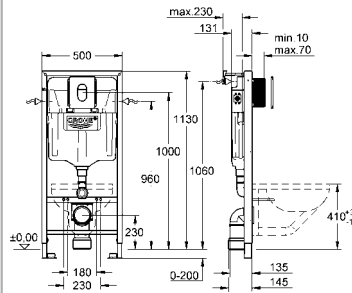

38 943 000 4005176910579 347.03

Rapid SL 4 in 1 set for WC
flushing cistern GD 2
with small maintenance access
1.13 m installation height
for on-the-wall installations or studded walls
powder coated steel frame, self-supporting
for dry-cladding, completely pre-assembled
with fixed connections, for single or series installation
quick adjustment, lockable, fixing material
TÜV approved, 2 WC fixing bolts
fixing device for ceramic
distance of fixing bolts 180/230 mm
outlet bend Ø 80 mm, depth adjustable
reducer Ø 80/100 mm, inlet and outlet connecting set
adjustment ex factory 6 l and 3 l
pneumatic discharge valve offering 3 modes of operation:
dual flush or start/stop or non-interruptible
water supply from left/right or back
low noise (group I acc. to
German Noise Specification)
DIN approved, insulated against condensation
½" water supply connection including integrated
angle valve and push fit flexible hose union
no tools required for the installation
of the inspection shaft incl. protection
during construction phase,
for vertical or horizontal use
including wall plate Arena Cosmopolitan
for dual flush or start & stop actuation, for vertical installation
156 x 197 mm, chrome, made of ABS
GROHE StarLight® chrome finish
accessories for on-the-wall installation
with **GROHE Fresh** retrofit set