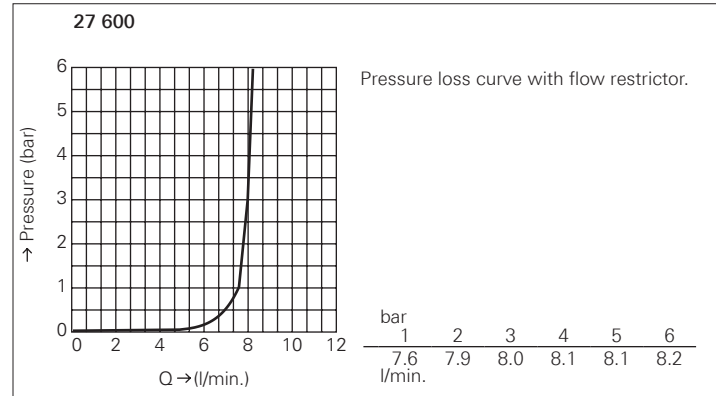

GROHE FLOW CHARTS

GROHE FLOW CHARTS