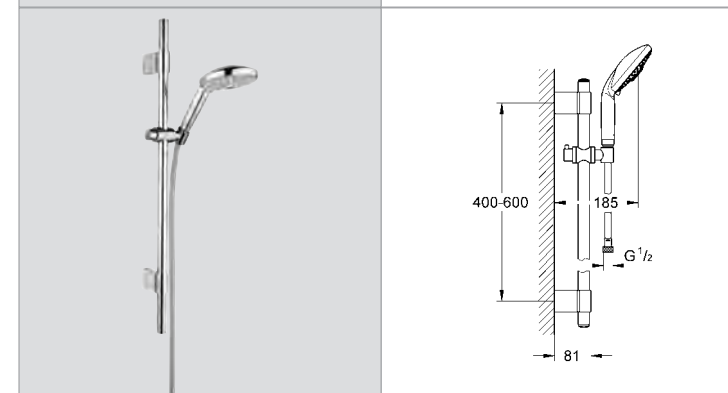

28 767 001 4005176875564 **chrome 174.83**
Rainshower® Classic 130
Shower rail set 3 sprays
shower rail, 600 mm (28 797 000)
GROHE QuickFix® (variable distance between wall shower holders for adaption to existing drillings) with wall holders made of metal
hand shower Classic (28 764 000)
Silverflex shower hose 1750 mm (28 388 000)
Twistfree to prevent hose from twisting
GROHE StarLight® chrome finish
GROHE DreamSpray® perfect spray pattern
SpeedClean anti-limescale system
min. recommended pressure 1.0 bar

28 769 001 4005176875588 **chrome 179.20**
Ditto, 900 mm shower rail