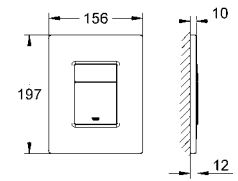

38 732 BR0 4005176873676 titanium 107.17

Skate Cosmopolitan
WC wall plate
with anti-fingerprint surface
for dual flush or start & stop actuation
for pneumatic drop valve
for vertical and horizontal installation
156 x 197 mm
made of ABS