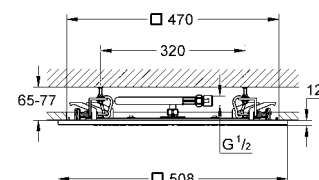

27 286 000 4005176860737 chrome 1,475.53

**Rainshower® F-Series 20"
Ceiling shower 1 spray**
Rain
508 x 508 mm
connection thread 1/2"
SpeedClean anti-limescale system
GROHE StarLight® chrome finish
min. recommended pressure 1.0 bar
GROHE DreamSpray® perfect spray pattern