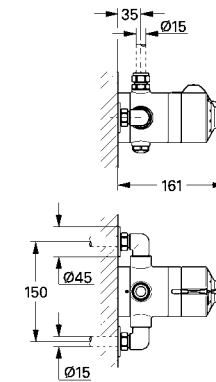

Ref.No.	EAN code	Colour	Retail Guide Price (£)
34 029 IP0	4005176224812	chrome/ matt chrome	398.60

Avensys Classic
Dual control shower mixer 1/2" EV
Thermostatic
exposed body and trim set
wall mounted, swivel inlet unions
brass body
wax thermoelement
suitable for high / low pressure
flow & temperature control handles
shower outlet 1/2" top or bottom
built-in non return valves
reversible body for crossed supplies
flow limiters for high (>1.0 bar) or unequal pressures
GROHE StarLight® chrome finish
max. pressure differential 5:1
Recommended pressure 0.1-5.0 bar