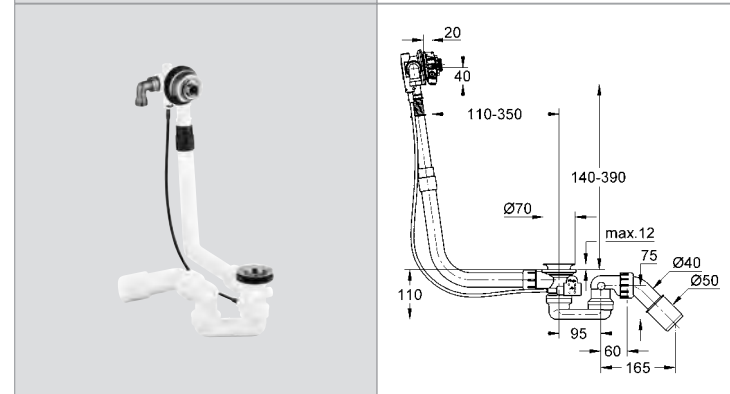

28 991 000	4005176174032		182.49

Talentofill
Inlet-, pop-up and waste-system
for baths with waste up to 370 mm reach
without finishing trim set
19 952 000
min. recommended pressure 1.0 bar