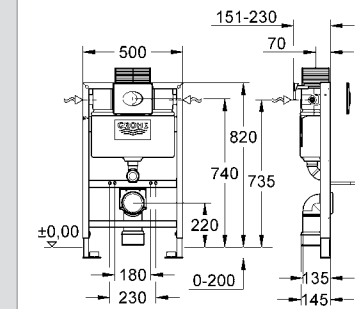

38 761 000 4005176841620 335.67

Rapid SL 3 in 1 set for WC with flushing cistern 6 - 9 l
for on-the-wall installations or studded walls
0.82 m installation height
powder coated steel frame, self-supporting for dry-cladding, completely pre-assembled with fixed connections
for single or series installation
quick adjustment, lockable fixing material, TÜV approved, 2 WC fixing bolts
fixing device for ceramic
distance of fixing bolts 180/230 mm
outlet bend Ø 80 mm, depth adjustable
reducer Ø 80/100 mm
inlet and outlet connecting set
pneumatic discharge valve offering 3 modes of operation: dual flush or start/stop or non-interruptible
front or top actuation
water supply from left/right or back
test approval applied for insulated against condensation
½" water supply connection including integrated angle valve and push fit flexible hose union, protecting block
including wall plate Skate Air, chrome
for dual flush or start & stop actuation, for horizontal installation
156 x 197 mm, made of ABS
GROHE EcoJoy® technology for less water and perfect flow
GROHE StarLight® chrome finish
with wall brackets for on-the-wall installations