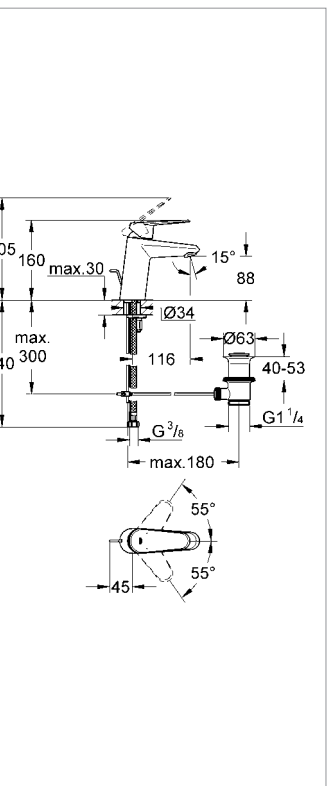

33 190 20L 4005176917103 chrome 164.51
Eurodisc Cosmopolitan Basin mixer 1/2"
for low pressure
monobloc installation
metal lever
GROHE SilkMove® 35 mm ceramic cartridge
GROHE StarLight® chrome finish
adjustable flow rate limiter
mousseur
pop-up waste set 1 1/4"
flexible connection hoses
GROHE QuickFix™ Plus installation system with centering support
optional temperature limiter ref. no. 46 375 000
min. recommended pressure 0.2 bar

32 469 20L 4005176917110 chrome 149.83
Ditto, smooth body