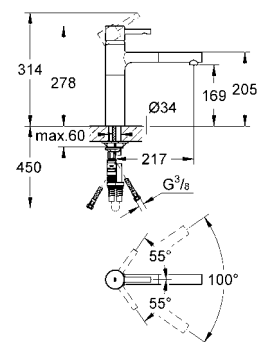

GROHE KITCHEN FITTINGS

Ref.No. EAN code Colour Retail Guide Price (£)

32 171 000 4005176824975 chrome 344.41
32 171 DC0 4005176824982 supersteel 454.98

Essence
Sink mixer 1/2"
monobloc installation
GROHE SilkMove® 35 mm ceramic cartridge
GROHE StarLight® chrome finish
adjustable flow rate limiter
swivel tubular spout
pull out mousseur spout
integrated non-return valve
flexible connection hoses
rapid installation system
protected against backflow
min. recommended pressure 1.0 bar