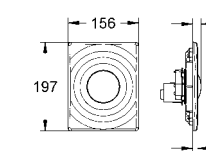

38 574 000	4005176292385	chrome	59.96
38 574 P00	4005176292392	matt chrome	59.96
38 574 SH0	4005176292378	alpine white	50.88

**Surf
WC wall plate
for single flush actuation**
for pneumatic drop valve
for use with 38 661 / 38 422
38 528 / 38 525 / 38 526
for vertical and horizontal installation
156 x 197 mm
made of ABS