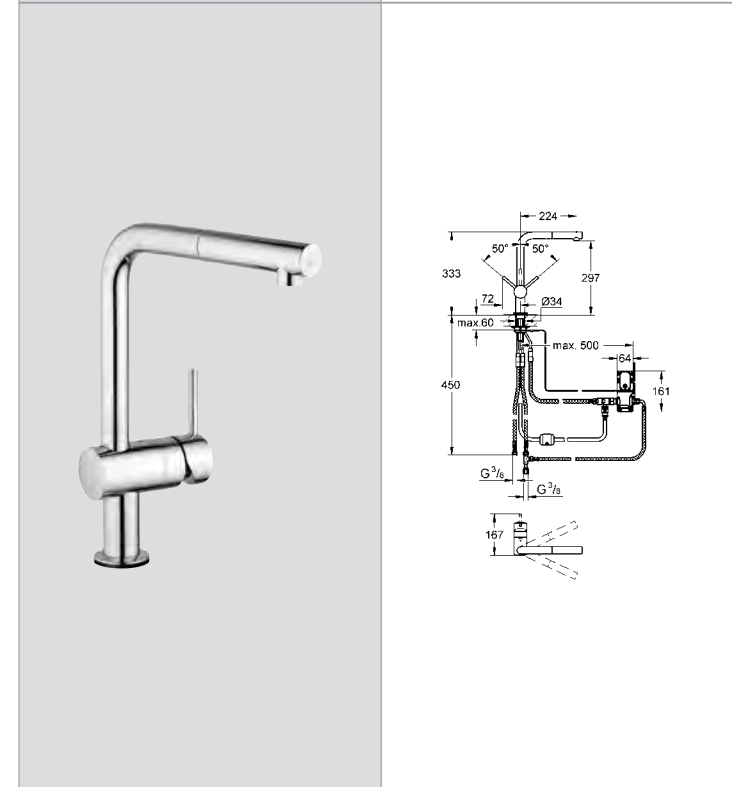

31 360 000 4005176931642 chrome 397.42
31 360 DC0 4005176931659 supersteel 516.10

Minta Touch
Electronic single-lever sink mixer 1/2"
monobloc installation
Touch: activation of cold water via skin contact
battery supply 6 V lithium-battery,
type CR-P2
CE approved
indication of battery status through different pulses of water
safety shutdown circuit
solenoid valve
automatically safety stop after 60 sec.
(factory set)
type of protection IP 44
GROHE SilkMove® 46 mm ceramic cartridge
GROHE StarLight® chrome finish
L-spout
adjustable flow rate limiter
swivel tubular spout
swivel area 360°
pull out mousseur spout
automatic return
integrated non-return valve
flexible connection hoses
rapid installation system
protected against backflow
min. recommended pressure 1.0 bar