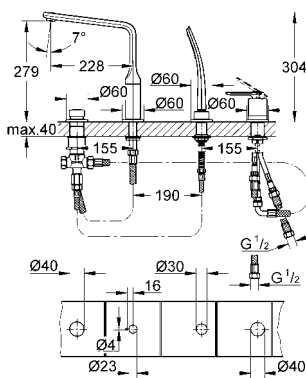

19 373 000	4005176866814	chrome	1,054.20

Veris
4-hole single-lever bath combination
GROHE StarLight® chrome finish
consisting of:
GROHE SilkMove® 46 mm ceramic cartridge
pre-assembled spout fixing
OHM operating element
optional swivel bath inlet with mousseur
diverter bath/shower
GROHE hand shower 27 184
metal shower hose 2000 mm
mounting plate
flexible connection hoses
connection for shower hose
protected against backflow
min. recommended pressure 1.0 bar