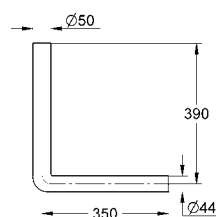

37 100 SH0	4005176142093	alpine white	15.83

Flush pipe
390 x 350 mm
for use with Adagio