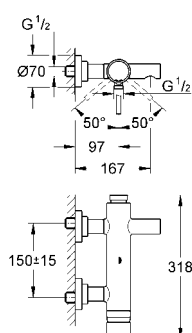

32 652 001 **4005176849466** **chrome** **465.04**
Atrio
Single-lever bath/shower mixer 1/2"
wall mounted
GROHE SilkMove® 46 mm ceramic cartridge
GROHE StarLight® chrome finish
adjustable flow rate limiter
cast spout
automatic diverter: bath/shower
mousseur
shower bottom outlet 1/2" with
integrated non return-valve
covered S-unions
protected against backflow
min recommended pressure 1.0 bar