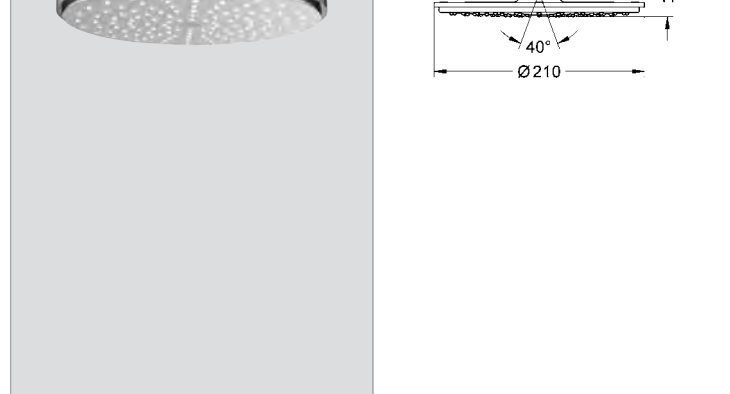

28 368 00E 4005176867385 **chrome 297.20**
Ditto, with GROHE EcoJoy 5.7 l/min flow limiter