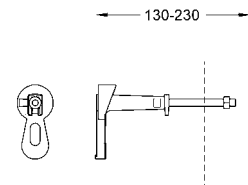

38 558 00M	4005176291418		23.08

Rapid SL Front wall brackets
for against-the-wall installations
for fixing the elements at the brick-wall
or in front of the studded wall
steady vertical adjustment from 130 - 230 mm
fixing material
2 pieces