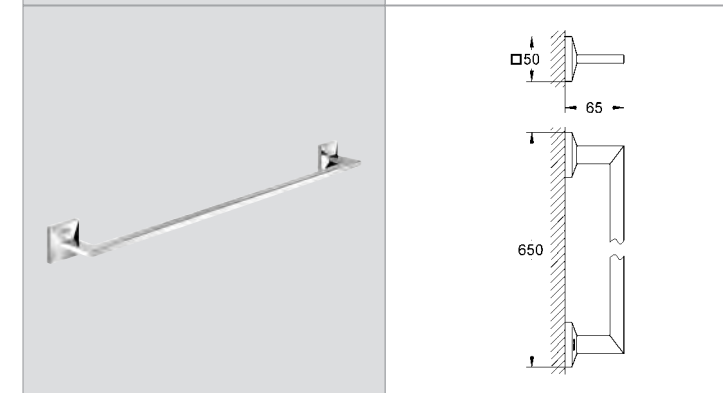

40 497 000 4005176899294 chrome 288.46

Allure Brilliant
Towel rail
600 mm
GROHE StarLight® chrome finish