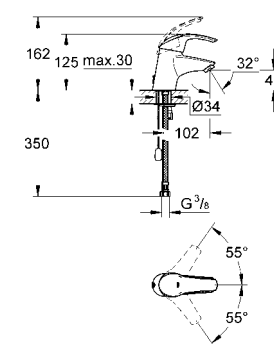

Ref.No.	EAN code	Colour	Retail Guide Price (£)
33 284 001	4005176827723	chrome	104.38

Eurosmart
Basin mixer 1/2"
monobloc installation
retractable chain
metal lever
GROHE SilkMove® 35 mm ceramic cartridge
adjustable minimum flow rate 2.5 l/min
mousseur
flexible connection hoses
rapid installation system
optional temperature limiter ref. no. 46 375 000
GROHE StarLight® chrome finish
min. recommended pressure 1.0 bar