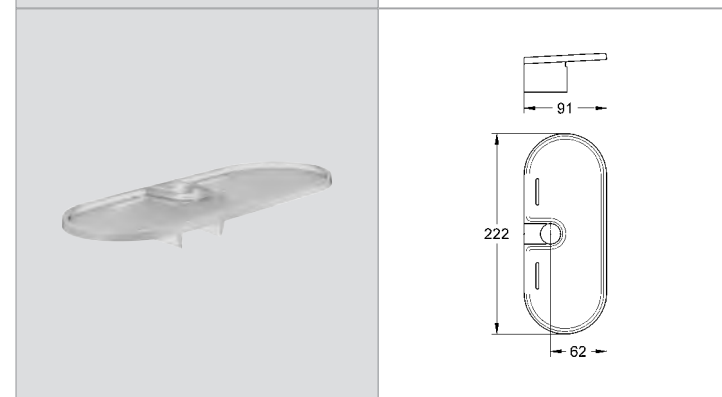

27 596 000 4005176895944 5.77

New Tempesta
GROHE EasyReach™ tray
acrylic