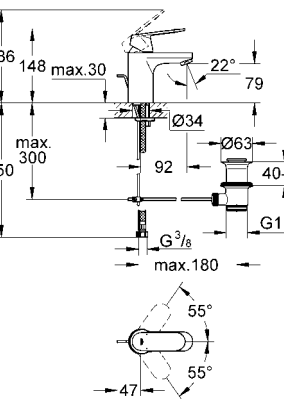

32 825 00L 4005176917028 **chrome 113.98**
Eurosmart Cosmopolitan
Single-lever **Basin mixer 1/2"**
for low pressure
monobloc installation
metal lever
GROHE SilkMove® 35 mm ceramic cartridge
GROHE StarLight® chrome finish
adjustable flow rate limiter
adjustable minimum flow rate 2.5 l/min
mousseur
pop-up waste set 1 1/4"
flexible connection hoses
GROHE QuickFix™ installation system
with centering support
optional temperature limiter ref. no. 46 375 000
min. recommended pressure 0.2 bar

32 824 00L 4005176917035 **chrome 102.28**
Ditto, smooth body