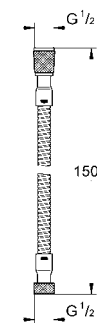

28 161 000 4005176038273 chrome 33.39

Shower hose
for low pressure
1500 mm
GROHE StarLight® chrome finish