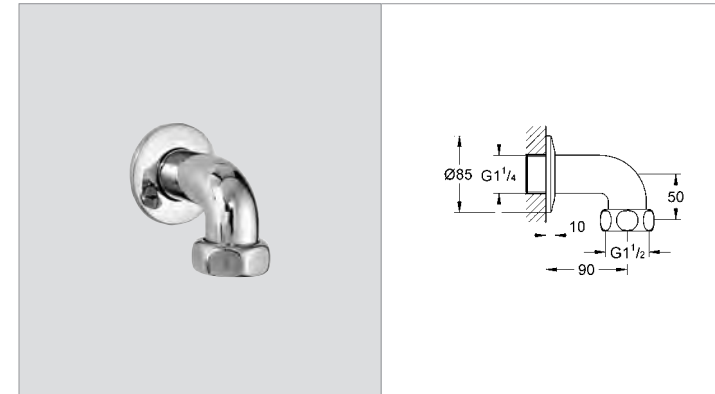

GROHE GROHTHERM XL

Ref.No.	EAN code	Colour	Retail Guide Price (£)

12 417 000	4005176004681	chrome	33.67

Straight union
nut 1 1/4" x 1" male thread
screw escutcheon
(for Grohtherm XL 1", 35 085/35 086)
GROHE StarLight® chrome finish

12 424 000	4005176004735	chrome	37.17

Straight union, male 1 1/4", nut 1 1/2"
nut 1 1/2" x 1 1/4" male thread
(for Grohtherm XL 1", 35 085/35 086)
GROHE StarLight® chrome finish

12 428 000	4005176004759	chrome	51.83

Elbow union
nut 1 1/4" x 1" male thread
(for Grohtherm XL 1", 35 085/35 086)
GROHE StarLight® chrome finish
in units of 2

12 432 000	4005176004773	chrome	80.00

Wall union, male 1 1/4"
nut 1 1/2" x 1 1/4" male thread
projection 125 mm
screw escutcheon
(for Grohtherm XL 1", 35 085/35 086)
GROHE StarLight® chrome finish

12 444 000	4005176004834	chrome	140.33

Wall union, male 1 1/4"
with thermometer
nut 1 1/2" x 1 1/4" male thread
projection 90 mm
screw escutcheon
(for Grohtherm XL 1", 35 085/35 086)
GROHE StarLight® chrome finish

GROHE GROHTHERM XL

Ref.No.	EAN code	Colour	Retail Guide Price (£)

12 436 000	4005176004797	chrome	131.66

Wall union, male 1 1/4"
without thermometer
nut 1 1/2" x 1 1/4" male thread
projection 90 mm
screw escutcheon
(for Grohtherm XL 1", 35 085/35 086)
GROHE StarLight® chrome finish