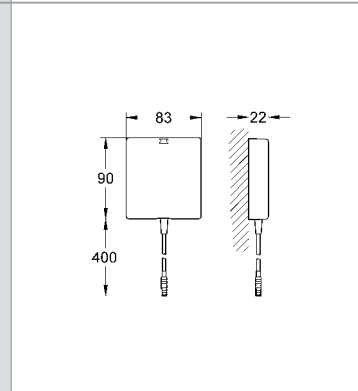

Switch mode power supply
for one eye infra-red wash basin mixer
switch mode power supply with operating voltage
100-230 V AC, 50 - 60 Hz
for concealed socket with cover and strain relief

36 333 000	4005176896699	chrome	1,069.94