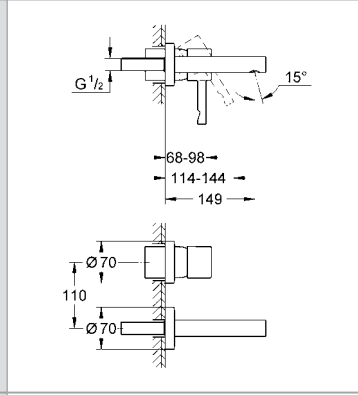

19 408 000	4005176876929	chrome	233.39

Essence
2-hole basin mixer
wall mounted
without concealed body
set for final installation for 33 769 000
GROHE StarLight® chrome finish
with metal plate
integrated mousseur
projection 149 mm
centre distance 110 mm

19 967 000	4005176986963	chrome	253.99
Ditto, projection 200 mm