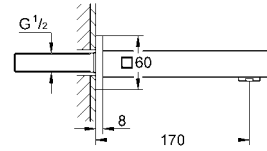

Ref.No.	EAN code	Colour	Retail Guide Price (£)
13 303 000	4005176906350	chrome	104.38

Eurocube
Bath spout
wall mounted
GROHE StarLight® chrome finish
mousseur
male thread 1/2"
projection 170 mm