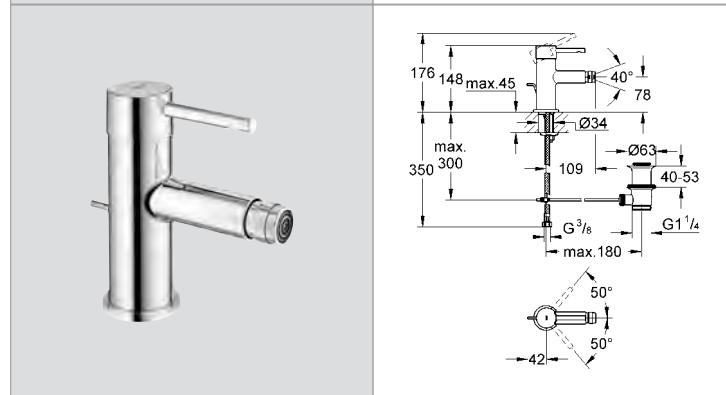

32 935 000 4005176879449 chrome 169.93
Essence
Bidet mixer 1/2"
monobloc installation
small version, metal lever
28 mm ceramic cartridge
with **GROHE SilkMove®**
GROHE StarLight® chrome finish
ball-joint mousseur
pop-up waste set 1 1/4"
flexible connection hoses
GROHE QuickFix™ installation system
with centering support
with temperature limiter
min. recommended pressure 1.0 bar