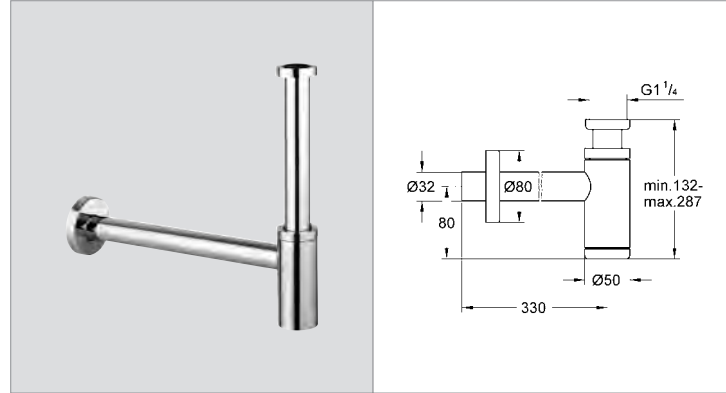

Ref.No.	EAN code	Colour	Retail Guide Price (£)
28 912 000	4005176266751	chrome	189.69

Bottle trap, 1 1/4"
for basins
brass
large sliding escutcheon
(screw-top for cleaning)
GROHE StarLight® chrome finish

GROHE ATRIO