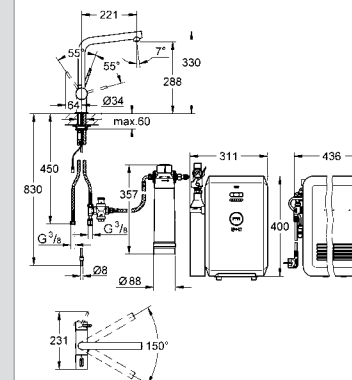

GROHE BLUE® CHILLED AND SPARKLING

Ref.No.	EAN code	Colour	Retail Guide Price (€)
31 347 002	4005176988059	chrome	1,846.17
31 347 DC2	4005176988066	supersteel	2,020.99

GROHE Blue® Minta Chilled and Sparkling Starter kit
consisting of:
GROHE Blue Minta single-lever sink mixer with filtration function
monobloc installation
separate handle for 3 types of filtered and chilled table water
still, medium, sparkling
headpart 1/2"
GROHE SilkMove® 35 mm ceramic cartridge
adjustable flow rate limiter
GROHE StarLight® chrome finish
swivel tubular spout
swivel area 140°
separate inner water ways for filtered and non-filtered water
flexible connection hoses
type of protection IP 55
adjustable for 600 litre, 1500 litre or 3000 litre filter cartridges
GROHE Blue Cube
270 Watt cooling unit, 230 V, 50 Hz
GROHE Blue® 600 l filter
GROHE Blue® filter head with flexible adjustment
GROHE Blue® 425gr CO₂-carbonization bottle
Min. recommended pressure 2.0 bar