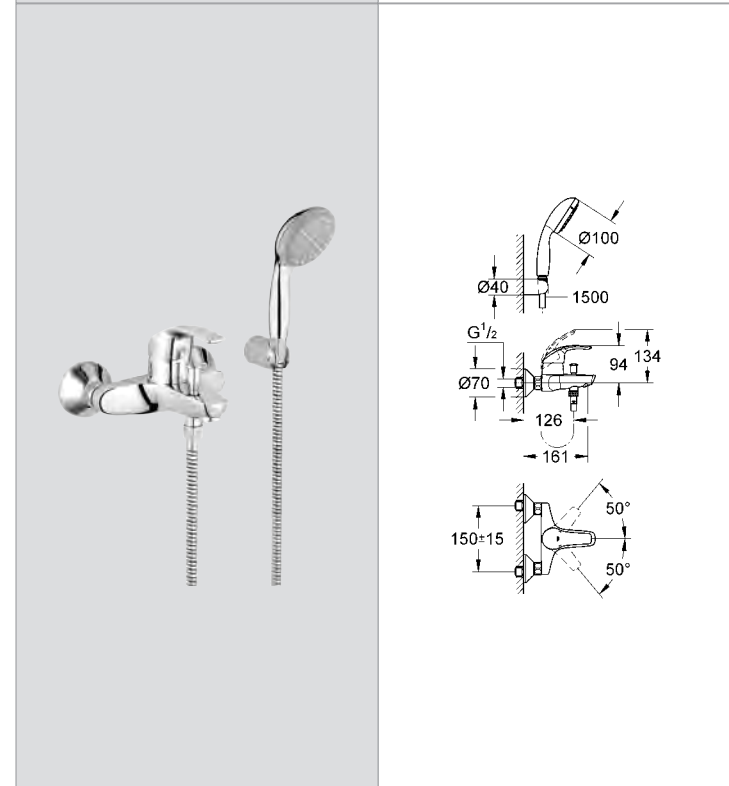

33 304 001   **4005176827754**   **chrome**   **141.44**
Ditto, without s-unions

33 302 001   **4005176827730**   **chrome**   **190.25**

Eurosmart
Single-lever bath/shower mixer 1/2"
wall mounted
metal lever
GROHE SilkMove® 46 mm ceramic cartridge
GROHE StarLight® chrome finish
adjustable flow rate limiter
adjustable minimum flow rate 2.5 l/min
automatic diverter: bath/shower
integrated non-return valve in the shower outlet 1/2"
mousseur
S-unions
metal wall escutcheons
optional temperature limiter ref. no. 46 308 000
Relaxa shower set consisting of:
hand shower New Tempesta 100, 1 spray, 9.5 l (27 923 000)
wall shower holder (28 605 000)
Relaxaflex hose 1500 mm 1/2" x 1/2" (28 151 000)
protected against backflow
noise classification 1 in accordance with DIN4109