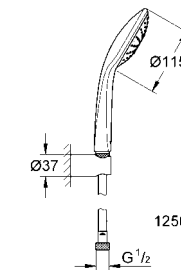

GROHE EUPHORIA SHOWER SETS

Ref.No. EAN code Colour Retail Guide Price (£)

27 354 000 4005176874444 chrome 44.06

Euphoria 110 Mono
Wall holder set 1 spray
wall shower holder (27 056 000)
Silverflex shower hose 1250 mm (28 362 000)
GROHE DreamSpray® perfect spray pattern
GROHE StarLight® chrome finish
GROHE CoolTouch®
SpeedClean anti-limescale system
Inner WaterGuide for a longer life
min. recommended pressure 1.0 bar