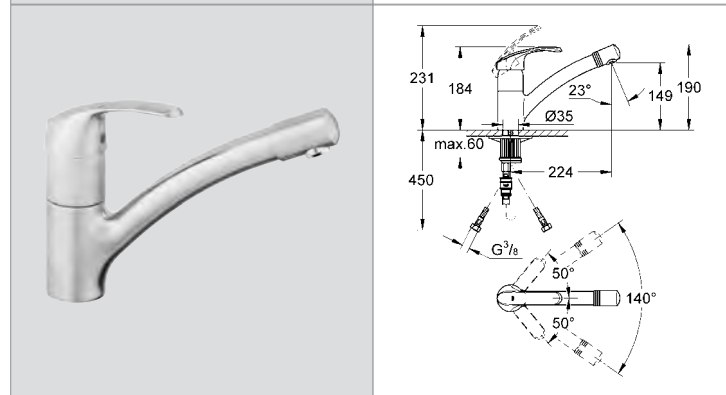

32 997 SD0 4005176239106 stainless steel 431.82

Alira
Sink mixer 1/2"
monobloc installation
solid stainless steel body/lever
GROHE SilkMove® 46 mm ceramic cartridge
adjustable flow rate limiter
swivel spout
with stop restriction
mousseur
rapid installation system
flexible connection hoses
min. recommended pressure 1.0 bar