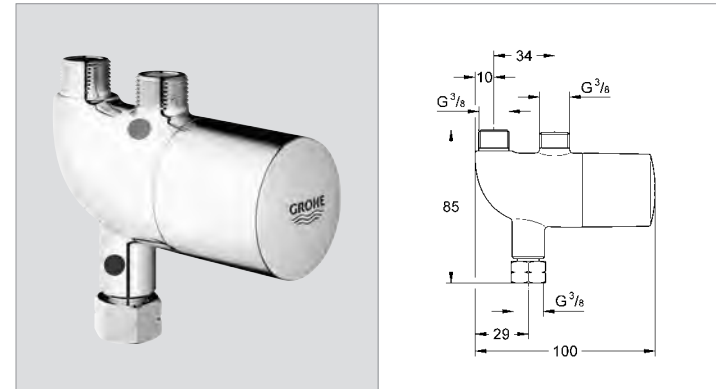

GROHE GROHTHERM MICRO

Ref.No.	EAN code	Colour	Retail Guide Price (£)
34 487 000	4005176936234	chrome	110.00

Grohtherm Micro
Thermostatic scalding protection
temperature adjustment 15-43°C
thermal disinfection without re-adjustment of temperature
connection 3/8" below with cap nut
above 3/8" male thread
GROHE TurboStat® thermoelement
built-in non return valves
dirt strainers
without connection set
GROHE StarLight® chrome finish
min recommended pressure 1.0 bar