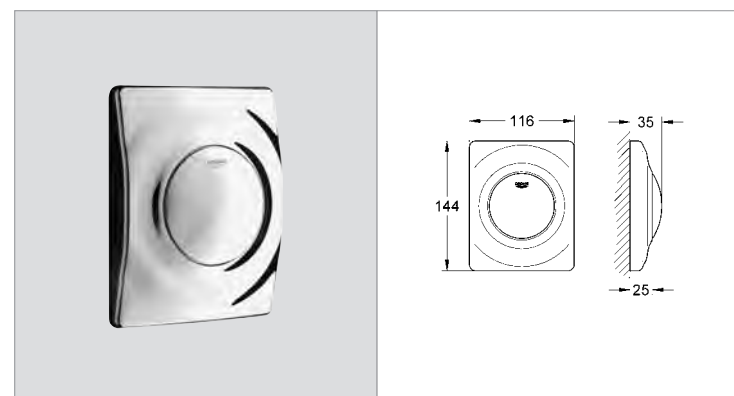

GROHE WALL PLATES FOR URINAL

Ref.No.	EAN code	Colour	Retail Guide Price (£)

38 808 000	4005176864056	chrome	81.82

Surf
Actuation plate
manual activation for urinal
set for final installation
116 x 144 mm
mechanical functional cartridge
GROHE StarLight® chrome finish
flow pressure min 0.5 bar
operating pressure max 6 bar
1.0 - 6.0 adjustable