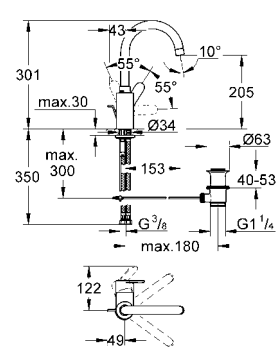

GROHE EUROSTYLE COSMOPOLITAN

Ref.No. EAN code Colour Retail Guide Price (£)

23 043 002 4005176886966 **chrome** **185.32**

Eurostyle Cosmopolitan Basin mixer 1/2"
monobloc installation
GROHE StarLight® chrome finish
GROHE SilkMove® 35 mm ceramic cartridge
adjustable flow rate limiter
swivel tubular spout with stop limiter
mousseur
flexible connection hoses
pop-up waste set 1 1/4"
GROHE QuickFix® installation system
covered lever fixing
optional temperature limiter ref. no. 46 375 000
min. recommended pressure 1.0 bar