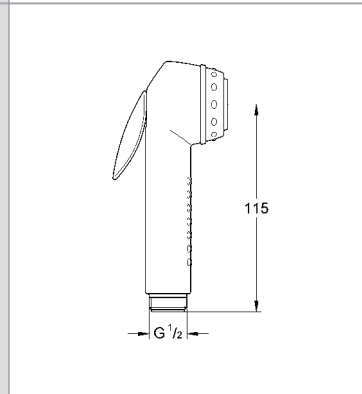

Trigger Spray 30
Hand shower 1 spray
for use with spray combinations
Universal Mounting System. Fitting all standard shower hoses
min. recommended pressure 1.0 bar

27 513 000	4005176886393	chrome	50.70