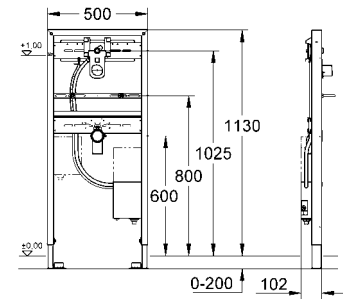

38 748 001	4005176863387		414.33

Rapid SL for basin
1.13 m installation height
with Roughing-in Set for infra-red electronic Europlus E 36 042 000, Essence E 36 252 000 and Allure E 36 235 000 for on-the-wall installations or studded walls powder coated steel frame self-supporting for dry-cladding, completely pre-assembled for single or series installation quick adjustment, lockable fixing material wash basin fixing bolts with fixing device for ceramic variable distance of fixing bolts PE-outlet bend 50 mm dia seal Ø 32 mm for installation with pre-mixed or cold water **without front wall brackets**
38 558 00M (pair)