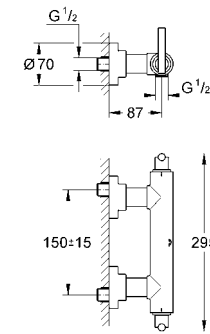

26 004 000	4005176236426	chrome	442.31

Atrio Shower mixer 1/2"
Non-thermostatic
wall mounted
ceramic headparts 1/2" - 90°
shower outlet 1/2"
integrated non-return valves in the shower outlet 1/2"
covered S-unions
protected against backflow
with Jota handle
min. recommended pressure 1.0 bar