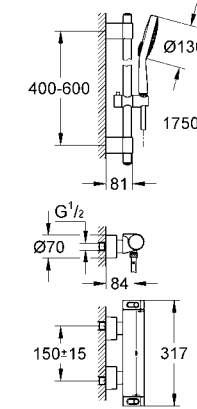

GROHE GROHTHERM 2000 NEW

Ref.No.	EAN code	Colour	Retail Guide Price (£)
34 281 001	4005176926501	chrome	426.58

Grohtherm 2000 NEW
Thermostatic shower mixer 1/2"
wall mounted
GROHE CoolTouch® safety housing
GROHE StarLight® chrome finish
GROHE TurboStat® compact cartridge with wax thermoelement
GROHE EcoJoy® technology for less water and perfect flow
integrated mixed water shut off
ceramic headpart 1/2", 180°
volume handle with **GROHE EcoButton** (economy button with individually adjustable economy stop)
GROHE SafeStop safety button at 38°C
shower bottom outlet 1/2"
built-in non return valves
dirt strainers
covered S-unions
protected against backflow
Power&Soul shower set consisting of
shower rail 600mm (27 784 000)
hand shower Power&Soul® Cosmopolitan 130 (27 663 000)
Silverflex shower hose 1750 mm (28 388 000)
min. recommended pressure 1.0 bar