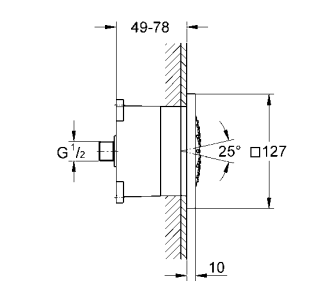

27 251 000 4005176856327 chrome 83.40

Allure
Side shower 1 spray
Normal
including concealed body
also to be used as head shower
127 x 127 mm
GROHE DreamSpray® perfect spray pattern
flow straightener with ball joint
(± 12.5° rotatable)
GROHE FlowBalance flow regulating screw
connection thread 1/2"
SpeedClean anti-limescale system
GROHE StarLight® chrome finish
min recommended pressure 1.0 bar