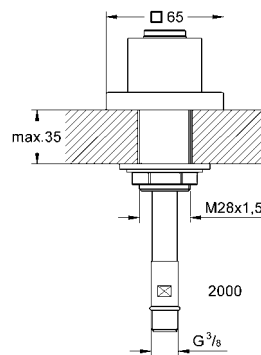

Pull-out shower
for bath rim installation and under tiled surround
Lead-through for shower hose with square escutcheon shower hose 1/2" x 3/8", 2000 mm (28 158 000)
The pull-out shower assembly can be combined with all hand showers!
GROHE StarLight® chrome finish

27 706 000 4005176908439 chrome 89.50

Allure Brilliant Wall hand Shower holder
metal
GROHE StarLight® chrome finish

27 707 000 4005176908446 chrome 99.50