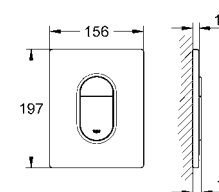

38 844 000 4005176874963 chrome 63.99
38 844 SH0 4005176874970 alpine white 51.57
38 844 P00 4005176875687 matt chrome 63.99

WC wall plate
for dual flush or start & stop actuation
for pneumatic drop valve
for vertical installation
156 x 197 mm
made of ABS
GROHE StarLight® chrome finish