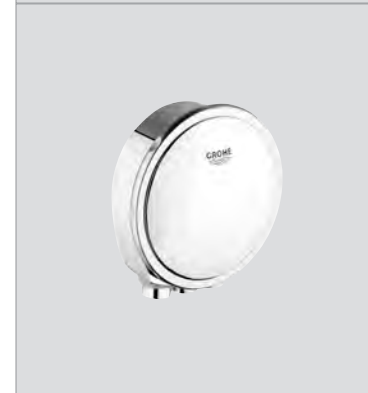

19 952 000	4005176174230	chrome	169.06

Talentofill
Inlet-, pop-up and waste-system
set for final installation
consisting of:
escutcheon
supply part
waste plug
fixing set
GROHE StarLight® chrome finish
min recommended pressure 1.0 bar

in combination with Talentofill
28 990 000/28 991 000