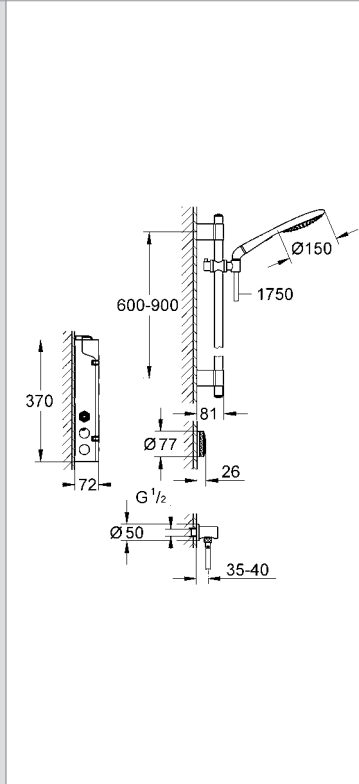

Ref.No.	EAN code	Colour	Retail Guide Price (£)
36 298 000	4005176894701	chrome	1,047.21

Rainshower Solo F-Digital Shower set
including digital thermostat unit
Digital Controller - intuitive multifunctional operating unit
- Wireless technology
- Temperature and flow control
- Pause-function
- Memory function
- LED ring incl. warming-up function: visual feedback when preferred temperature is reached
digital thermostat unit (concealed body)
- warm/cold-supplies 1/2"
- 1 outlet 1/2"

Rainshower Solo shower set (27273001)
Rainshower® wall union 1/2" (27 057 000)
transceiver unit for Digital Controller and Digital thermostat unit incl. cable 3 m
GROHE TurboStat® digital controlled compact cartridge with wax thermoelement default setting configurable during installation
- automatic safety shut-off after 20 min
- GROHE SafeStop at 38°C
GROHE StarLight® chrome finish
GROHE EcoJoy® technology for less water and perfect flow
min. recommended pressure 1.0 bar

36 303 000	4005176894725	chrome	1,099.66