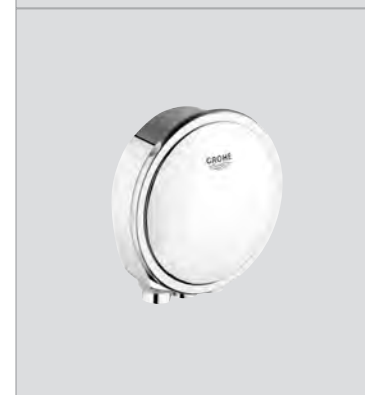

19 952 000	4005176174230	chrome	169.06

Talentofill Inlet-, pop-up and waste-system
set for final installation
escutcheon
supply part
waste plug
fixing set
GROHE StarLight® chrome finish
min recommended pressure 1.0 bar

in combination with Talentofill
28 990 000/28 991 000