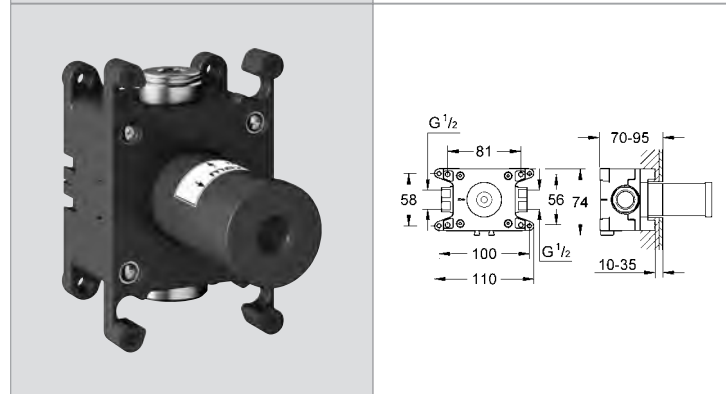

35 034 000	4005176915697		166.09

Grotherm F
Rough-in for wall shower union 27 621
for grid installation of Grohtherm Custom Shower system
build-in box with removable protection cover
waterproof membrane base for wall sealing
flushing plug
for masonry and drywall installation
fixing points for front and back wall
body of DR brass
1/2" connections
installation depth 70 - 95 mm

Ref.No.	EAN code	Colour	Retail Guide Price (£)