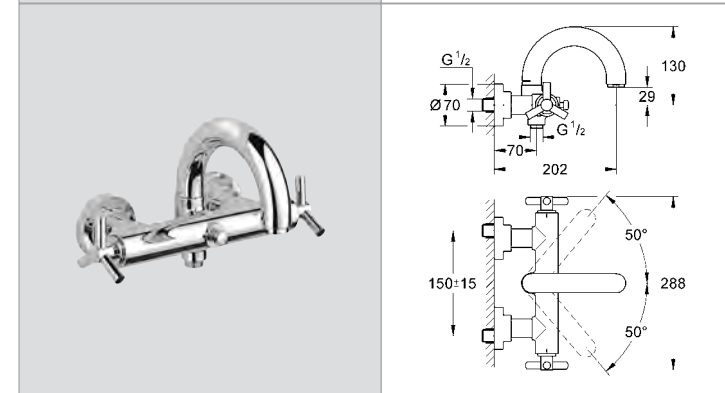

25 010 000 **4005176236334** **chrome** **496.50**

Atrio Bath / shower mixer 1/2"
Non-thermostatic
wall mounted
ceramic headparts 1/2" - 90°
automatic diverter: bath/shower
swivel tubular spout with stop limiter
mousseur
covered S-unions
protected against backflow
with Ypsilon handle
without shower set
GROHE StarLight® chrome finish
min. recommended pressure 1.0 bar