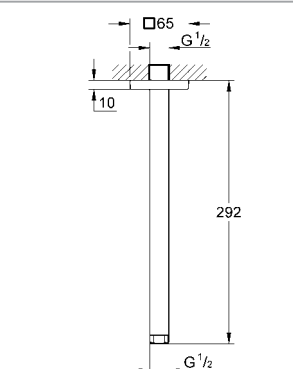

27 484 000 4005176885488 chrome 56.81

Rainshower®
Shower ceiling arm 292 mm
metal
connection thread 1/2"
with square escutcheon
can be used for all Rainshower® head
showers
GROHE StarLight® chrome finish