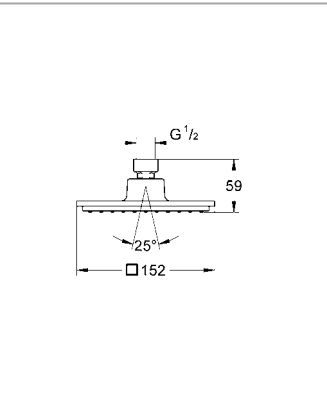

27 709 000	4005176909092	chrome	90.38

Rainshower®
Shower arm 286 mm
metal
connection thread 1/2"
GROHE StarLight® chrome finish