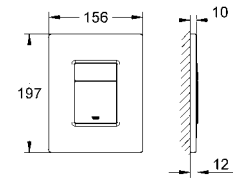

38 732 SD0 4005176847691 stainless steel 131.13

Skate Cosmopolitan
Wall plate, stainless steel
for dual flush or start & stop actuation
for pneumatic drop valve AV1
for vertical installation
156 x 197 mm
plastic fixing frame
hidden fixing screws
not suitable for GROHE Fresh