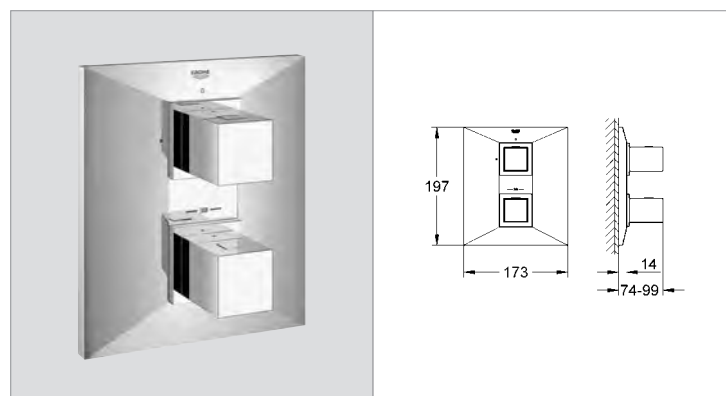

GROHE ALLURE BRILLIANT

Ref.No. EAN code Colour Retail Guide Price (£)

19 791 000 4005176899089 chrome 571.68
Allure Brilliant
Thermostatic shower mixer
without concealed body
set for final installation for GROHE Rapido T 35 500 000 / 35 050 000
TMV2 compliant when used with 35 050 000
GROHE StarLight® chrome finish
GROHE SafeStop Plus integrated temperature limiter at max 50°C
volume handle with **GROHE EcoButton** (economy button with individually adjustable economy stop)
ceramic headparts 1/2", 180°
wall escutcheon with **GROHE SmartFix** (covered escutcheon- and shaft sealing, covered fixing)
metal handles