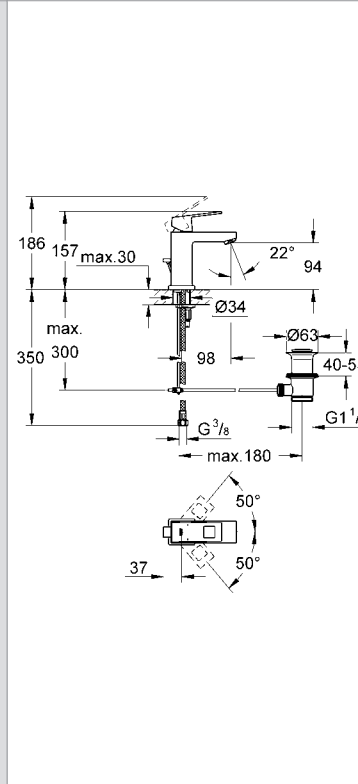

GROHE EUROCUBE

Ref.No.	EAN code	Colour	Retail Guide Price (£)

23 127 000   **4005176900341**   **chrome**   **185.32**

Eurocube
Basin mixer 1/2"
monobloc installation
metal lever
28 mm ceramic cartridge
with **GROHE SilkMove®**
GROHE StarLight® chrome finish
mousseur
pop-up waste set 1 1/4"
flexible connection hoses
GROHE QuickFix™ Plus installation system
temperature limiter
min. recommended pressure 1.0 bar

23 127 00E   **4005176901591**   **chrome**   **185.32**
Ditto, with **GROHE EcoJoy** 5.7 l/min flow limiter

23 132 000   **4005176900990**   **chrome**   **178.32**
Ditto, smooth body

23 132 00E   **4005176906725**   **chrome**   **178.32**
Ditto, smooth body with **GROHE EcoJoy®** 5.7 l/min flowrate

23 390 00E   **4005176938436**   **chrome**   **185.32**
Ditto, with **GROHE SilkMove® ES**

23 392 00E   **4005176938450**   **chrome**   **178.32**
Ditto, smooth body with **GROHE SilkMove® ES**