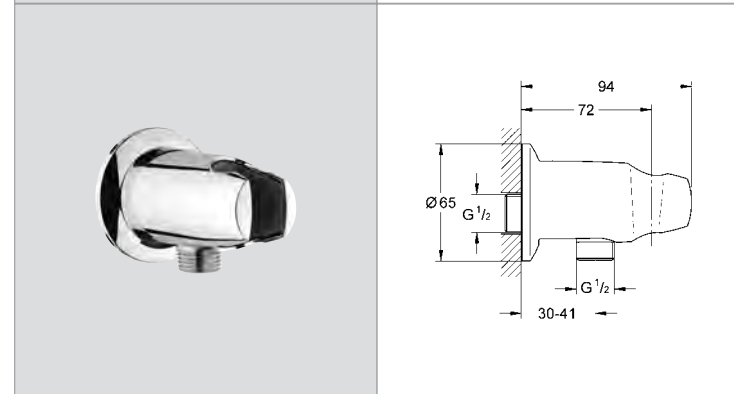

28 406 000 4005176264566 chrome 43.88
Movario
Shower outlet elbow, 1/2"
with shower holder
protected against backflow
DVGW Reg. No. NW-6506AT2066
GROHE StarLight® chrome finish