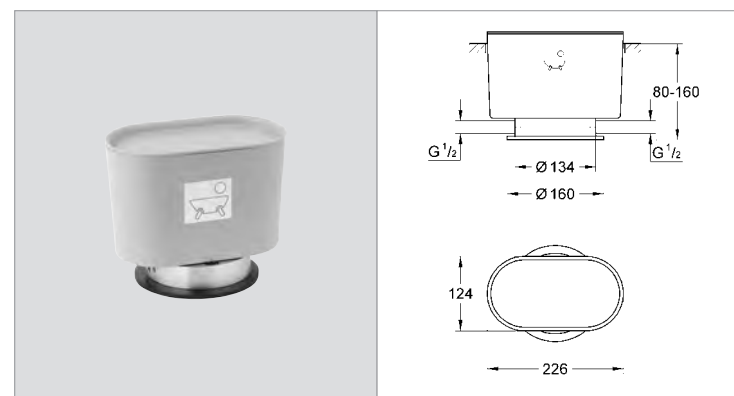

GROHE ATRIO YPSILON

Ref.No. EAN code Colour Retail Guide Price (£)

45 473 000 4005176257742 chrome 403.84
Atrio
Roughing-in-set for stand-alone bath mixer
(for 25 044/25 046)
without finishing trim set
installation plate for precise fitting
floor equalization 80 - 160 mm
1/2" connections (hot/cold-supplies)