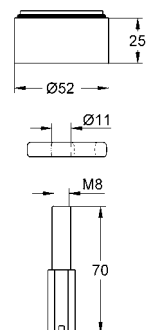

36 210 000	4005176207112	chrome	46.33

Socket for spout elevation
for extension of the outlet height
suitable for single hole mixers
consisting of:
metal socket 25 mm
mounting-set
GROHE StarLight® chrome finish