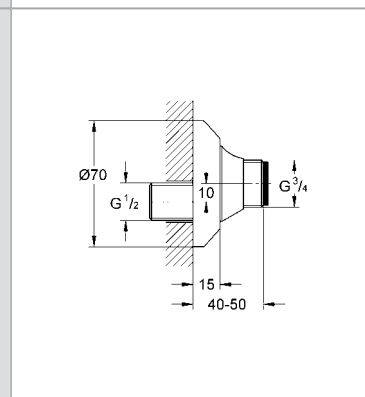

S-union
Single
3/4" x 1"
adjustment range 12 mm
lockable
isolating valve
GROHE StarLight® chrome finish

12 400 000	4005176004582	chrome	34.17