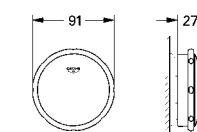

Ref.No. EAN code Colour Retail Guide Price (£)

19 025 000 4005176209154 chrome 37.67
19 025 KSO 4005176842016 velvet black 50.70
19 025 LSO 4005176842023 moon white 50.70

Talento
Waste and overflow set for baths
set for final installation
escutcheon
waste plug
fixing set
GROHE StarLight® chrome finish
in combination with Talento 28 939 & 28943