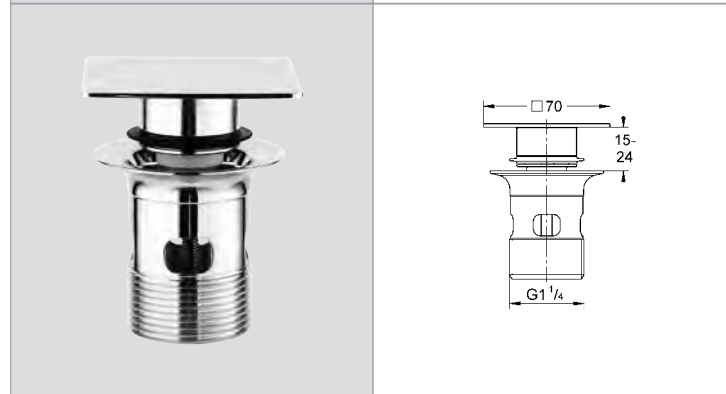

40 565 000 4005176912757 chrome 68.19
Plug incl. cup
for standard pop-up waste set 1 3/4"
GROHE StarLight® chrome finish

Ref.No. EAN code Colour Retail Guide Price (£)