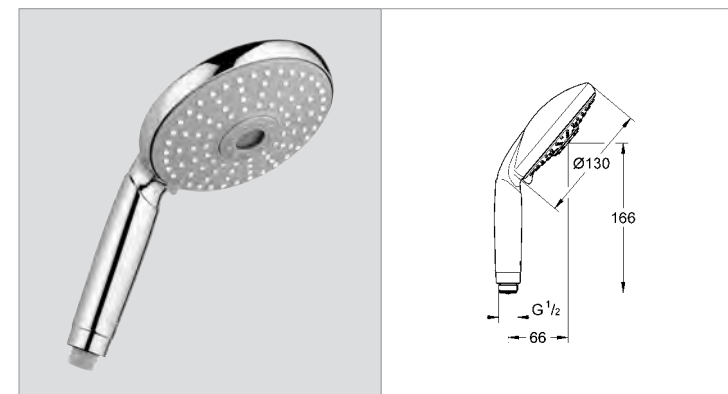

GROHE RAINSHOWER CLASSIC

Ref.No. EAN code Colour Retail Guide Price (£)

28 764 000 4005176820113 **chrome 83.40**
Rainshower® Classic 130
Hand shower 3 sprays
Rain / Jet / Pure
SpeedClean anti-limescale system
GROHE StarLight® chrome finish
GROHE DreamSpray® perfect spray pattern
Inner WaterGuide for a longer life
min. recommended pressure 1.0 bar