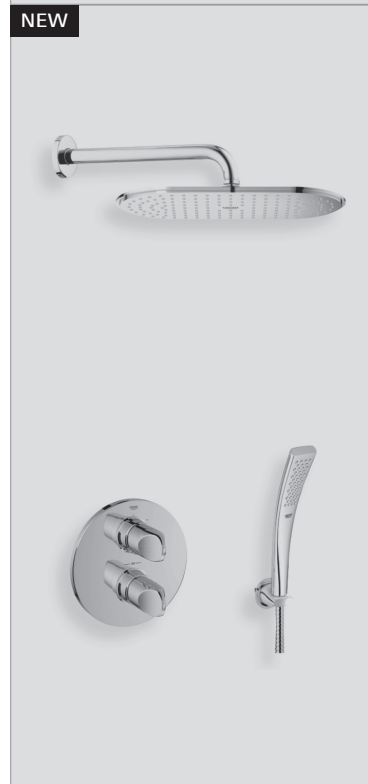

Ref.No.	EAN code	Colour	Retail Guide Price (£)
11 833 1	4005176983054	chrome	1,987.95

Veris bath/shower shower solution pack 6
concealed body Rapido T thermostat valve (35 500 000)
set for final installation Veris trim (19 364 000)
Rainshower® Veris head shower (27 470 000)
Rainshower® shower arm 286 mm (28 576 000)
Veris hand shower (27 184 000)
Veris outlet elbow (27 190 000)
Veris shower holder (27 188 000)
Relexaflex hose 1500 mm 1/2" x 1/2" (28 151 000)
Talentofill trim (19 952 000)
Talentofill concealed system (28 990 000)
Veris stop valve trim (19 444 000)
concealed stop valve (29 032 000)
GROHE TurboStat® compact cartridge
with wax thermostatic element
GROHE StarLight® chrome finish
GROHE SafeStop Plus integrated temperature
limiter at max 50°C
GROHE DreamSpray® perfect spray pattern
GROHE CoolTouch® prevents scalding from hot surfaces
SpeedClean anti-limescale system
max. pressure differential 5:1
min. recommended pressure 1.0 bar

NEW