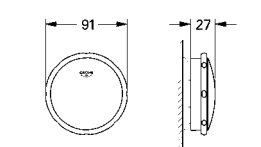

in combination with Talentofill
28 990 000/28 991 000

19 025 000 4005176209154 chrome 37.67

Talento
Waste and overflow set for baths
set for final installation
escutcheon
waste plug
fixing set
GROHE StarLight® chrome finish
in combination with Talento 28 939 & 28943