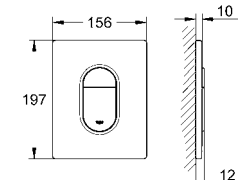

38 844 000 4005176874963 chrome 63.99
38 844 SH0 4005176874970 alpine white 51.57
38 844 P00 4005176875687 matt chrome 63.99

Arena Cosmopolitan
WC wall plate
for dual flush or start & stop actuation
for pneumatic drop valve
for vertical installation
156 x 197 mm
made of ABS
GROHE StarLight® chrome finish