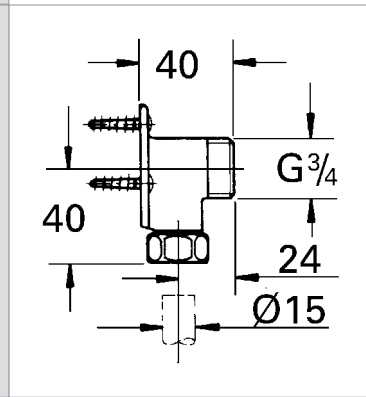

Wall union
Single
for bibtaps

Wall union
1 pair
for exposed 1/2" mixers

18 862 000	4005176028120	chrome	49.16