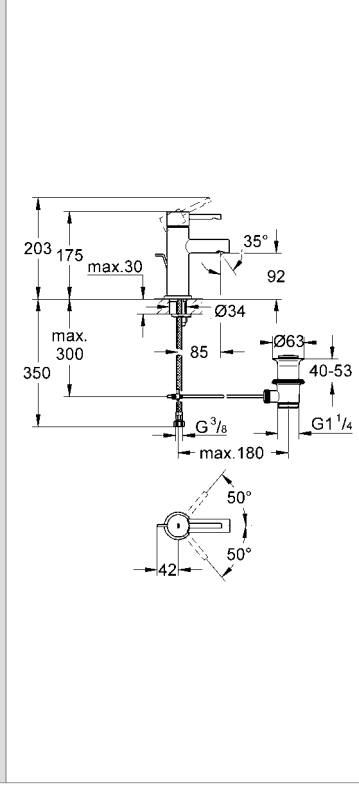

Essence
Basin mixer 1/2"
monobloc installation, small version, metal lever
28 mm ceramic cartridge
with GROHE SilkMove®
GROHE StarLight® chrome finish
integrated mousseur, pop-up waste set 1 1/4"
flexible connection hoses
GROHE QuickFix™ installation system
with centering support
with temperature limiter
min. recommended pressure 1.0 bar

32 898 00E	4005176879456	chrome	159.27
Ditto, flow rate 5.0 l/min			
23 379 00E	4005176938221	chrome	159.27
Ditto, with GROHE SilkMove® ES			

Ref.No.	EAN code	Colour	Retail Guide Price (£)