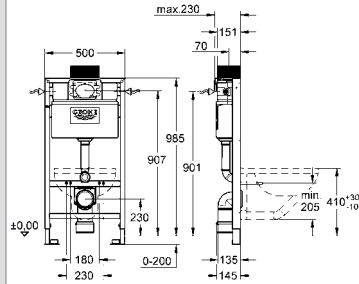

GROHE RAPID SL WC

Ref.No. EAN code Colour Retail Guide Price (£)

38 947 000 4005176911217 330.42

Rapid SL 2-in-1 set for WC with flushing cistern 6 - 9 l
for on-the-wall installations or studded walls
1.0 m installation height
powder coated steel frame, self-supporting for dry-cladding, completely pre-assembled with fixed connections
for single or series installation
quick adjustment, lockable, fixing material TÜV approved, 2 WC fixing bolts
fixing device for ceramic
distance of fixing bolts 180/230 mm
outlet bend Ø 80 mm, depth adjustable
reducer Ø 80/100 mm
inlet and outlet connecting set
pneumatic discharge valve offering 3 modes of operation: dual flush or start/stop or non-interruptible
front or top actuation
water supply from left/right or back
low noise (group I acc. to German Noise Specification)
insulated against condensation
½" water supply connection including integrated angle valve and push fit flexible hose union
shortable inspection shaft incl. protection during construction phase
GROHE EcoJoy® technology for less water and perfect flow
accessories for on-the-wall installation