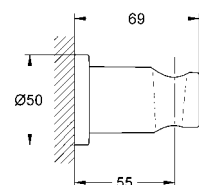

27 074 000 4005176833083 chrome 29.37

Rainshower®
Wall hand Shower holder
not adjustable
with round escutcheon
GROHE StarLight® chrome finish