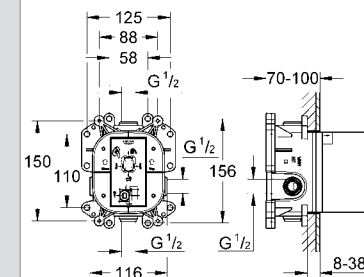

35 501 000	4005176833847		103.15

GROHE Rapido E
Universal Single-lever mixer
for concealed installation
for use with bath- and shower-mixer
without finishing trim set
flat installation depth 70 mm - 100 mm
easy to install, premounted and tested unit
GROHE SilkMove® 46 mm ceramic cartridge
adjustable flow rate limiter
safe to install, stable built-in-box and
protective cap
fixation options for solid walls and dry
cladding
wall sealing
all connectors 1/2", with identification
marking
diverter for bath-mixer in finishing trim set
body in DR-brass
noise classification 1 in accordance
with DIN4109
min. recommended pressure 1.0 bar