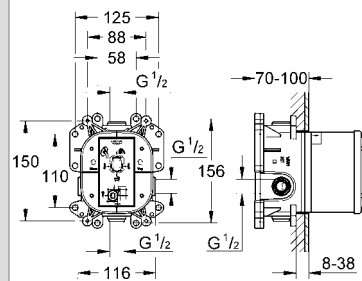

35 501 000	4005176833847		103.15

GROHE Rapido E
Universal Single-lever mixer for concealed installation
for use with bath- and shower-mixer
without finishing trim set
flat installation depth 70 mm - 100 mm
easy to install, premounted and tested unit
GROHE SilkMove® 46 mm ceramic cartridge
adjustable flow rate limiter
safe to install, stable built-in-box and protective cap
fixation options for solid walls and dry cladding
wall sealing
all connectors 1/2", with identification marking
diverter for bath-mixer in finishing trim set
min. recommended pressure 1.0 bar