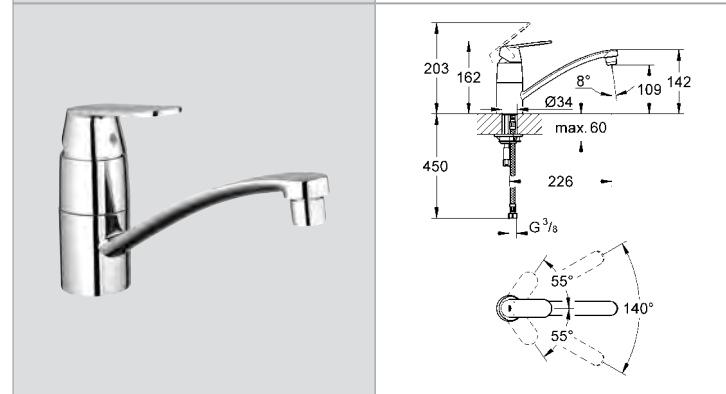

# GROHE KITCHEN FITTINGS

Ref.No. EAN code Colour Retail Guide Price (£)

**30 193 000 4005176919459 chrome 167.83**  
**Eurosmart Cosmopolitan**  
**Sink mixer 1/2"**  
 medium spout  
 monobloc installation  
**GROHE SilkMove®** 35 mm ceramic cartridge  
**GROHE StarLight®** chrome finish  
 adjustable flow rate limiter  
 swivel tubular spout  
 swivel area 140°  
 mousseur  
 flexible connection hoses  
 rapid installation system  
**min. recommended pressure 1.0 bar**