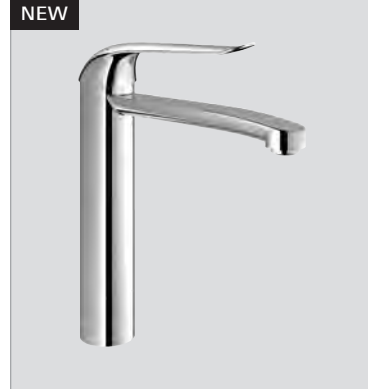

30 208 000 4005176927836 **chrome** **199.99**

Euroeco Special Basin mixer 1/2"
medium spout
monobloc installation
GROHE SilkMove® 35 mm ceramic cartridge
GROHE StarLight® chrome finish
adjustable flow rate limiter
swivel tubular spout
swivel area 140°
special lever 170 mm
laminar flow straightener 5.7 l/min.
temperature limiter
flexible connection hoses
rapid installation system