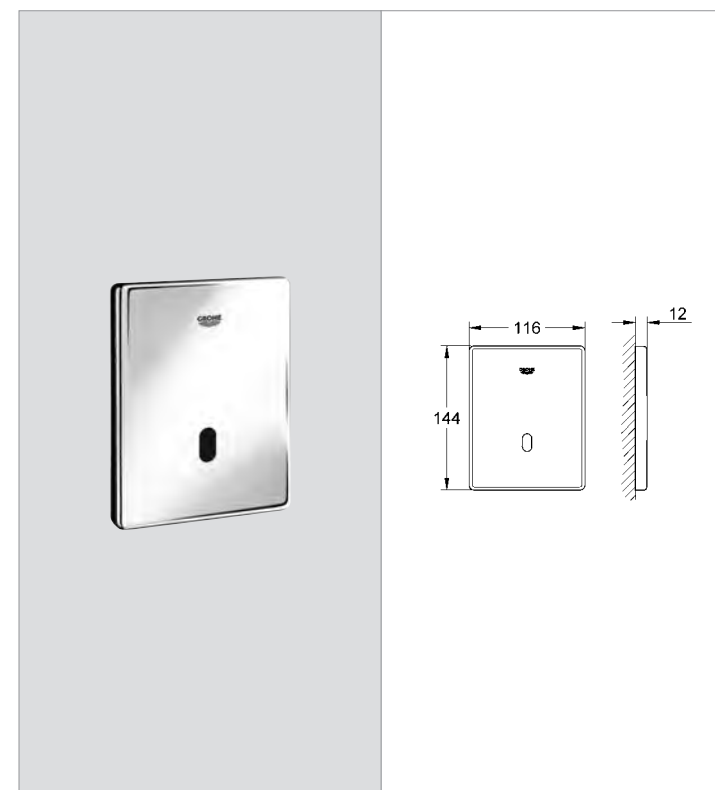

GROHE URINAL ELECTRONIC

Ref.No.	EAN code	Colour	Retail Guide Price (£)

37 321 001	4005176929496	chrome	371.65
37 321 SD1	4005176929502	stainless steel	523.31

Tectron Skate
Infra-red electronic for Urinal
set for final installation
for Rapido U
with transformer 230 V AC, 50-60 Hz, 6 V DC
flow pressure min 0.5 bar
operating pressure max 10 bar
CE-approved
infra-red control
7 pre-set programs
with 24/72 hours autoflush
time or user dependent
with cleaning mode
additional functions by remote control 36 206 000:
adjustable flow time by hand or remote
adjustment reflection range by remote
cartridge with solenoid valve and dirt strainer
front plate 116 x 144 mm
GROHE StarLight® chrome finish