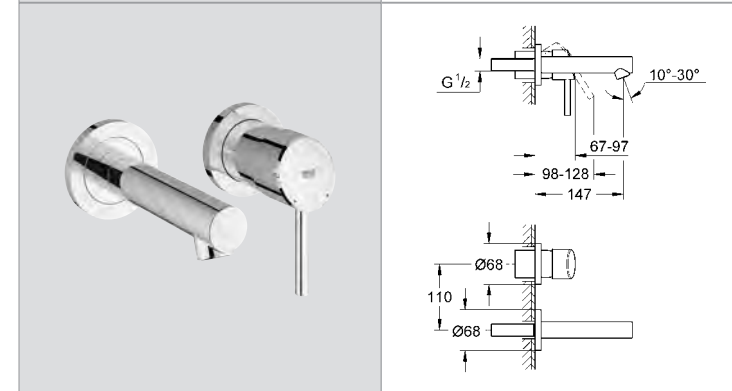

19 575 001 4005176888366 **chrome** 177.45

Concetto
2-hole basin mixer
wall mounted
without concealed body
set for final installation for
32 635 000
GROHE StarLight® chrome finish
metal escutcheon
GROHE AquaGuide NEW
centre distance 110 mm
projection 170 mm