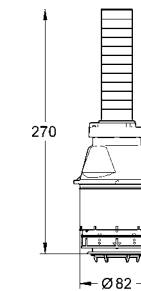

43 544 000	4005176157738		6.17

Outlet piston