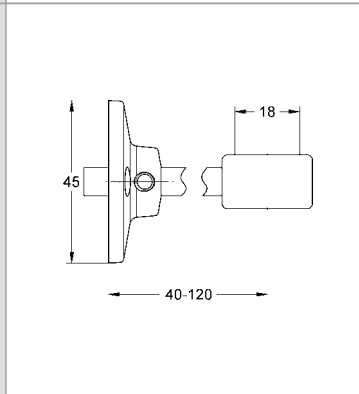

Relexa
Pipe clip
for pillar shower, 1/2"
for shower riser Ø 18 mm
with stone pin
for fixing
with wood screws
GROHE StarLight® chrome finish

28 817 000	4005176602962	chrome	11.00