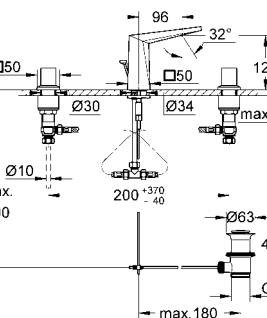

Allure Brilliant
Three-hole basin mixer 1/2"
ceramic headparts 1/2", 90°
GROHE StarLight® chrome finish
GROHE EcoJoy® technology for less water and perfect flow
flow limiter 5 l/min.
low spout with integrated mousseur
pressure-proof, flexible connection hoses between spout and side valves
pop-up waste set 1 1/4"

20 344 000 4005176898884 **chrome** **695.81**