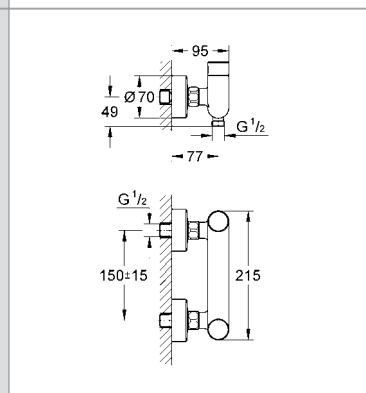

GROHE EUROSMART COSMOPOLITAN T

Ref.No. EAN code Colour Retail Guide Price (£)

36 317 000 4005176896514
Eurosmart Cosmopolitan T
Self-closing basin mixer
with mixture
monobloc installation
mixing device with hot water stop-valve
6.0 l/min flow rate, flow time 7 sec.
2 flexible hoses, dirt strainers
non-return valve
GROHE EcoJoy® technology for
less water and perfect flow
GROHE StarLight® chrome finish
min. recommended pressure 1.0 bar

36 318 000 4005176896521 **chrome** **226.54**
ditto, Pop Up Waste Version

36 319 000 4005176896538 **chrome** **410.84**
Eurosmart Cosmopolitan T
Self-closing basin mixer 1/2"
swivel cast spout 250 mm
swivel range stop at 130°, lockable
wall mounted
mixing device with hot water stop-valve
laminar flow straightener 9 l/min.
flow time 7 sec.
S-unions, non-return valve
dirt strainers
GROHE EcoJoy® technology for
less water and perfect flow
GROHE StarLight® chrome finish
GROHE CoolTouch®
min. recommended pressure 1.0 bar

36 321 000 4005176896552 **chrome** **319.05**
Eurosmart Cosmopolitan T
Self-closing shower mixer
with mixture
set for final installation for concealed fitting box
mixing device with hot water stop-valve
flow time 15 sec.
dirt strainers
without concealed body
GROHE EcoJoy® technology for
less water and perfect flow
GROHE StarLight® chrome finish
min. recommended pressure 1.0 bar

36 322 000 4005176896569 **chrome** **121.68**
Eurosmart Cosmopolitan T
Concealed mounting box
with mixture
wall installation
with adhesive flange for sealing the wall
2 stop valves
non-return valve
GROHE EcoJoy® technology for
less water and perfect flow