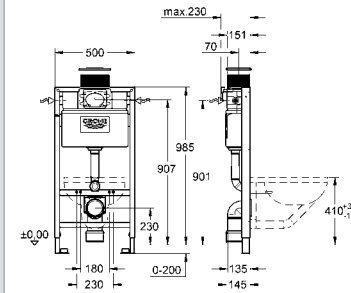

GROHE RAPID SL WC

Ref.No. EAN code Colour Retail Guide Price (£)

38 944 000 4005176911187 377.63

Rapid SL 4 in 1 set for WC
with flushing cistern 6 - 9 l
for on-the-wall installations or studded walls
1.0 m installation height
powder coated steel frame, self-supporting
for dry-cladding, completely pre-assembled
with fixed connections, for single or series installation
quick adjustment, lockable, fixing material
TÜV approved, 2 WC fixing bolts
fixing device for ceramic
distance of fixing bolts 180/230 mm
outlet bend Ø 80 mm, depth adjustable
reducer Ø 80/100 mm, inlet and outlet connecting set
pneumatic discharge valve offering 3 modes of operation:
dual flush or start/stop or non-interruptible
front or top actuation
water supply from left/right or back
low noise (group I acc. to
German Noise Specification)
insulated against condensation
½" water supply connection including integrated
angle valve and push fit flexible hose union
shortable inspection shaft incl. protection
during construction phase
including wall plate Arena Cosmopolitan
for dual flush or start & stop actuation, for horizontal installation
156 x 197 mm, chrome, made of ABS
GROHE StarLight® chrome finish
GROHE EcoJoy® technology for less water
and perfect flow
accessories for on-the-wall installation
with **GROHE Fresh** retrofit set