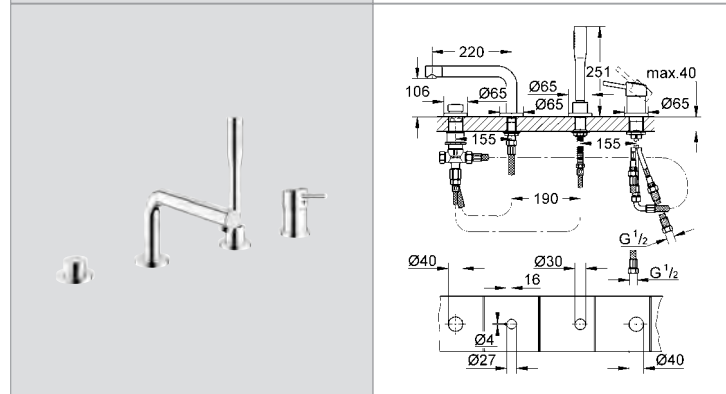

19 576 001 4005176888625 chrome 578.67
Concetto
4-hole single-lever bath combination
GROHE StarLight® chrome finish
GROHE SilkMove® 46 mm ceramic cartridge
OHM operating element
pre-assembled spout fixing
diverter bath/shower
Euphoria Cosmopolitan hand shower (27 400 000)
metal shower hose 2000 mm
flexible connection hoses
connection for shower hose
protected against backflow
without baseframe
fixed spout, **min. recommended pressure 1.0 bar**

Ref.No. EAN code Colour Retail Guide Price (£)