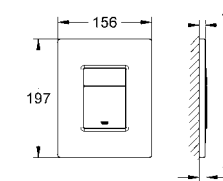

38 732 000 4005176836114 chrome 65.91

**Skate Cosmopolitan WC wall plate**  
for dual flush or start & stop actuation for vertical and horizontal installation 156 x 197 mm made of ABS for pneumatic drop valve AV1  
**GROHE StarLight®** chrome finish