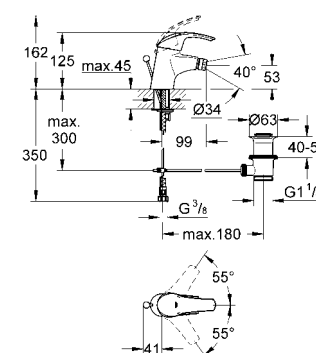

32 929 001	4005176827303	chrome	109.79

Eurosmart
Bidet mixer 1/2"
monobloc installation
metal lever
GROHE SilkMove® 35 mm ceramic cartridge
adjustable minimum flow rate 2.5 l/min
ball-joint mousseur
pop-up waste set 1 1/4"
flexible connection hoses
rapid installation system
optional temperature limiter ref. no. 46 375 000
GROHE StarLight® chrome finish
min. recommended pressure 1.0 bar