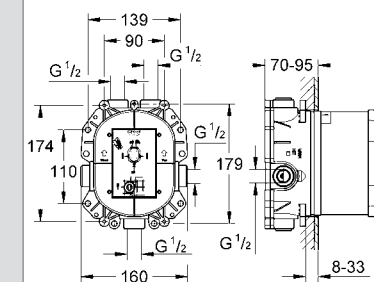

GROHE Rapido T
Universal Thermostatic mixer
for concealed intallation
TMV2 compliant product
for use with bath-, shower- and central-mixer
without finishing trim set
easy to install, premounted and tested unit
GROHE TurboStat® compact cartridge
with wax thermoelement
two top outlets 1/2", lockable
bottom outlet 1/2" - can only be used
with separate stopvalve
safe to install, stable built-in-box and
protective cap
fixation options for solid walls and dry
cladding
wall sealing
Aquadimmer-diverter for bath mixer or
stopvalve for shower mixer in finishing
trim set
body in DR-brass
built-in non return valve
and dirt strainers
GROHE EcoJoy® technology for
less water and perfect flow
min. recommended pressure 1.0 bar

35 500 000	4005176831522		263.99

Ditto, Non TMV2 compliant valve

27 625 000	4005176898358	chrome	475.53