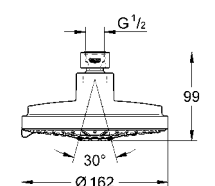

27 372 000 4005176877896 chrome 148.42
Ditto, with GROHE EcoJoy® 9.5 l/min flow limiter

27 134 000 4005176836060 chrome 126.57

Rainshower® Cosmopolitan 160
Head shower 4 sprays
Rain / Jet / Pure / Champagne spray
connection thread 1/2"
GROHE StarLight® chrome finish
GROHE DreamSpray® perfect spray pattern
SpeedClean anti-limescale system
min. recommended pressure 1.0 bar