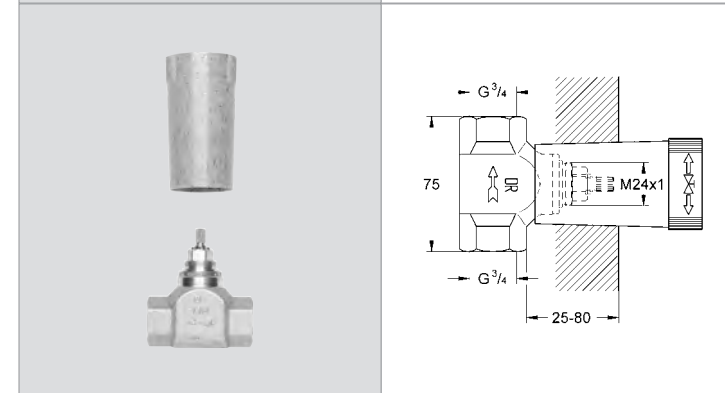

29 813 000 4005176062735 **67.30**
Concealed stop valve 3/4"
pre-assembled ceramic headpart 3/4"
90°
threaded union 3/4"
installation depth adjustable
25 - 80 mm
DR-brass
min recommended pressure 1.0 bar