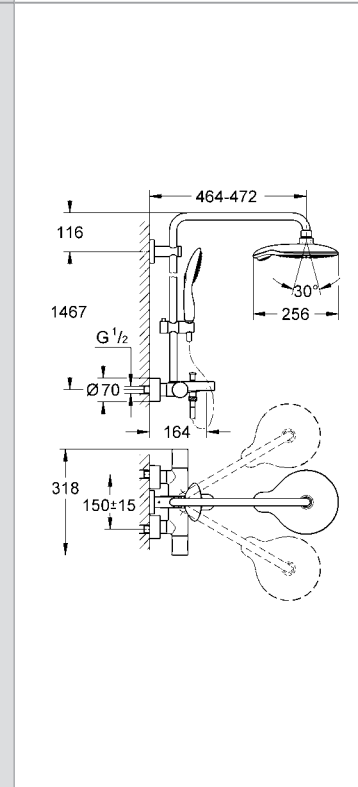

Power&Soul® System 190
Shower system with thermostat for wall mounting
horizontal swivable 450 mm projection shower arm
exposed bath thermostat with Aquadimmer function
allows change between:
Power&Soul head shower (27 766 000)
with ball joint
rotation angle $\pm 20^\circ$
bath inlet
separate diverter for
hand shower Power&Soul 115 (27 669 000)
adjustable in height with gliding element (12 140 000)
Silverflex shower hose 1750 mm (28 388 000)
GROHE TurboStat® compact cartridge with wax thermostatic element
GROHE One-click showering
spray selection via push of a button
GROHE DreamSpray® perfect spray pattern
GROHE StarLight® chrome finish
GROHE CoolTouch® prevents scalding from hot surfaces
SpeedClean anti-limescale system
Inner WaterGuide for a longer life
min. recommended pressure 1.0 bar