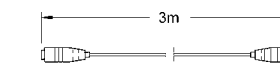

36 157 000	4005176140556		47.66

Extension cable
length 3.00 m
for radar detector
remote installation
for radar electronic 38 386