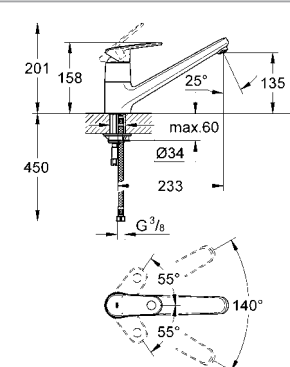

32 941 002 4005176879050 chrome 230.77

Europlus
Sink mixer 1/2"
low spout
monobloc installation
GROHE SilkMove® 35 mm ceramic cartridge
GROHE StarLight® chrome finish
metal lever
adjustable flow rate limiter
swivel cast spout
SpeedClean mousseur
swivel area 140°
flexible connection hoses
rapid installation system
min. recommended pressure 1.0 bar