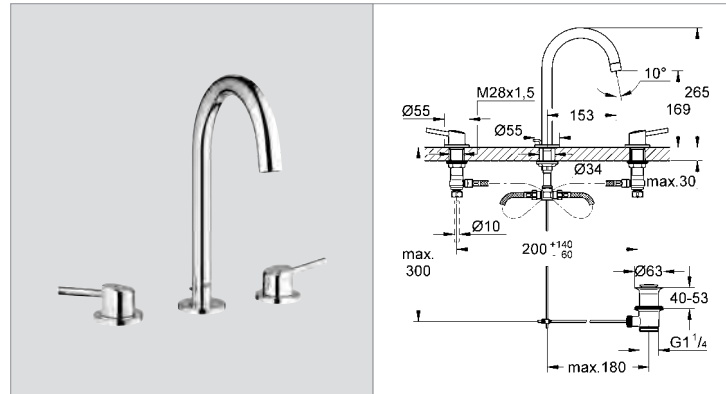

Ref.No. EAN code Colour Retail Guide Price (£)

20 216 001 4005176888373 chrome 229.90
Concetto
Three-hole basin mixer 1/2"
spout with mousseur
GROHE StarLight® chrome finish
ceramic headpart
pop-up waste set 1 1/4"
GROHE QuickFix™ installation system
with centering support
pressure-proof, flexible connection hoses
between spout and side valves
min. recommended pressure 1.0 bar