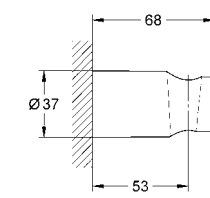

GROHE SHOWER ACCESSORIES

Ref.No. EAN code Colour Retail Guide Price (£)

27 594 000 4005176895920 **chrome** 11.54

New Tempesta Cosmopolitan 100
Wall hand Shower holder
not adjustable
GROHE StarLight® chrome finish