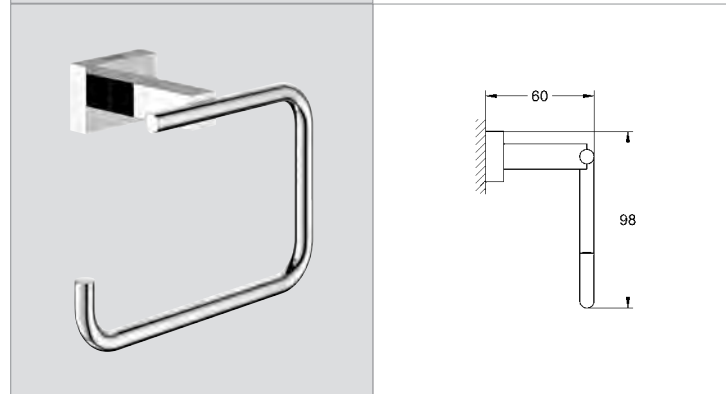

40 507 000	4005176906619	chrome	66.96

Essentials Cube Toilet roll holder
GROHE StarLight® chrome finish