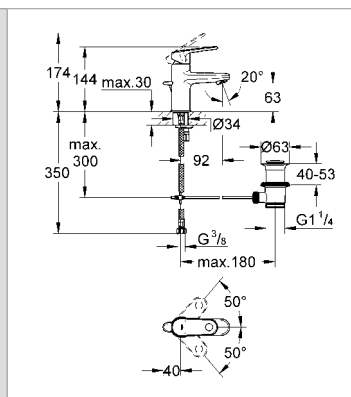

33 156 002	4005176865930	chrome	174.83

Europlus Basin mixer 1/2"
small version
monobloc installation
metal lever
28 mm ceramic cartridge with **GROHE SilkMove®**
GROHE StarLight® chrome finish
adjustable mousseur
pop-up waste set 1 1/4"
flexible connection hoses
rapid installation system
min recommended pressure 1.0 bar