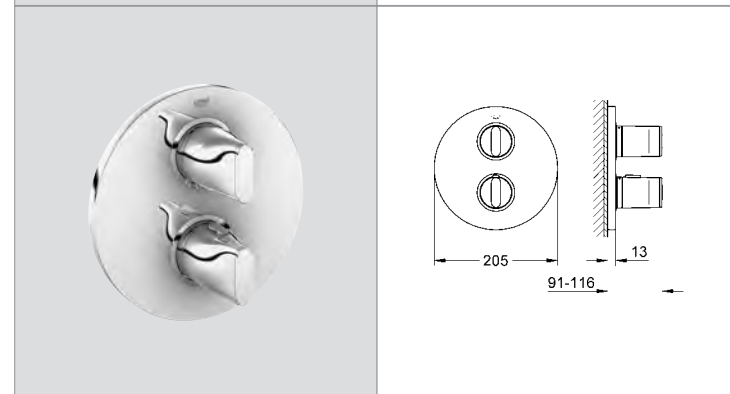

19 442 000	4005176840487	chrome	487.76
19 442 KSO	4005176840494	velvet black	614.64

GROHE Ondus
Thermostat with integrated 2-way diverter
for bath or shower with more than one outlet
set for final installation for 35 500 000 / 35 050 000
without concealed body
temperature scale handle with
GROHE SafeStop safety stop at 38°C
Aquadimmer with multiple function
shut off and flow control, diverter for 2 outlets
metal handles, escutcheon- and shaft-sealings
covered fixing