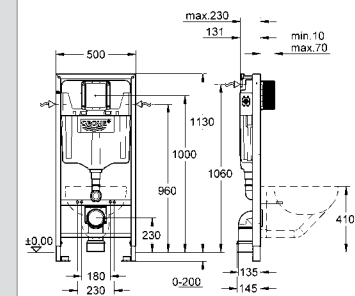

38 536 001	4005176863929		318.18

Rapid SL WC
flushing cistern GD 2
with small maintenance access
1.13 m installation height
for on-the-wall installations or studded walls
powder coated steel frame, self-supporting
for dry-cladding, completely pre-assembled
with fixed connections
for single or series installation
quick adjustment, lockable
fixing material, TÜV approved
2 WC fixing bolts, fixing device for ceramic
distance of fixing bolts 180/230 mm
outlet bend Ø 80 mm, depth adjustable
reducer Ø 80/100 mm
inlet and outlet connecting set
adjustment ex factory 6 l and 3 l
pneumatic discharge valve offering 3 modes of operation:
dual flush or start/stop or non-interruptible
water supply from left/right or back
low noise (group I acc. to
German Noise Specification)
DIN approved
insulated against condensation
½" water supply connection including integrated
angle valve and push fit flexible hose union
no tools required for the installation
of the inspection shaft incl. protection
during construction phase,
for vertical or horizontal use
accessories for on-the-wall installation