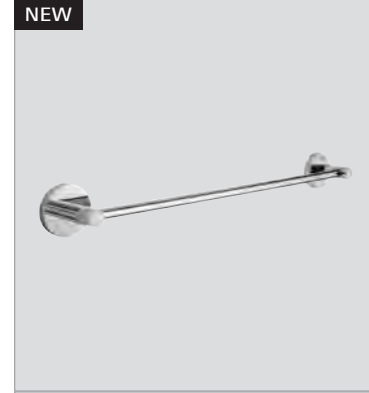

GROHE ESSENTIALS

NEW

Ref.No.	EAN code	Colour	Retail Guide Price (£)
40 688 000	4005176982620	chrome	42.50

Essentials
Towel rail
450 mm
GROHE StarLight® chrome finish