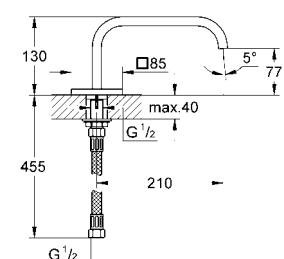

13 315 000	4005176909696	chrome	287.59

Allure F-digital Bath spout
projection 210 mm
GROHE StarLight® chrome finish