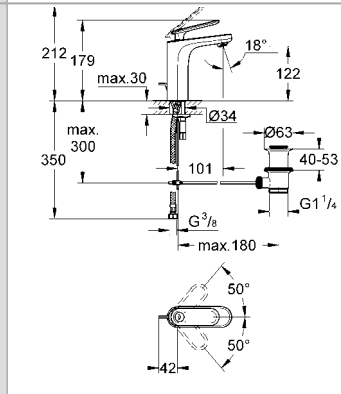

23 064 000	4005176890109	chrome	506.99
23 064 KS0	4005176890116	velvet black	524.48
23 064 LS0	4005176890123	moon white	524.48

Veris
Basin mixer 1/2"
monobloc installation
28 mm ceramic cartridge
with GROHE SilkMove®
GROHE StarLight® chrome finish
low spout
pop-up waste set 1 1/4"
SpeedClean mousseur
flexible connection hoses
min. recommended pressure 1.0 bar

23 065 000	4005176890130	chrome	475.53

Ditto, smooth body