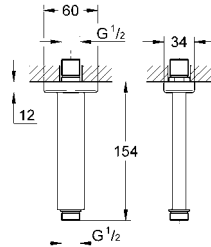

27 711 000 4005176909115 chrome 76.92

Rainshower®
Shower arm ceiling 154 mm
metal
connection thread 1/2"
GROHE StarLight® chrome finish