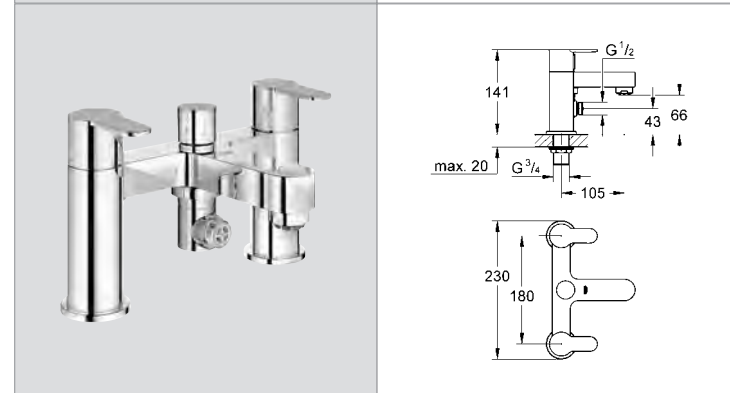

25 107 002 4005176887222
Eurostyle Cosmopolitan Two-handed Bath/Show mixer 1/2"
deck mounted
metal handles
automatic diverter: bath/shower
integrated non-return valve in the shower outlet 1/2"
GROHE StarLight® chrome finish
without shower set
recommended pressure 0.2 - 5.0 bar