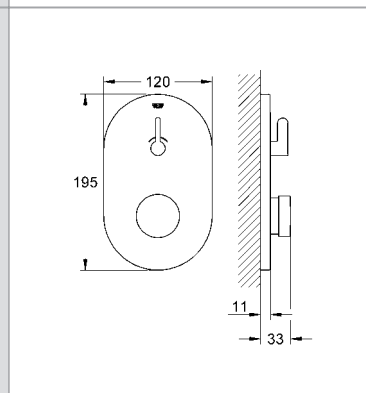

36 321 000 4005176896552 **chrome** **319.05**
Eurosmart Cosmopolitan T
Self-closing shower mixer
with mixture
set for final installation for concealed fitting box
mixing device with hot water stop-valve
flow time 15 sec.
dirt strainers
without concealed body
GROHE EcoJoy® technology for
less water and perfect flow
GROHE StarLight® chrome finish
min. recommended pressure 1.0 bar