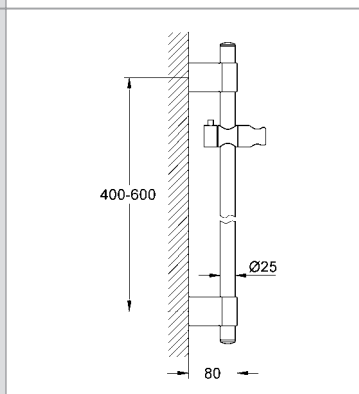

|            |               |        |       |
|------------|---------------|--------|-------|
| 27 784 000 | 4005176913976 | chrome | 93.36 |
|------------|---------------|--------|-------|

**Power&Soul®**  
**Shower rail, 600 mm**  
 with wall holders made of metal  
**GROHE QuickFix®** (variable distance between wall shower holders for adaption to existing drillings)  
**GROHE StarLight®** chrome finish