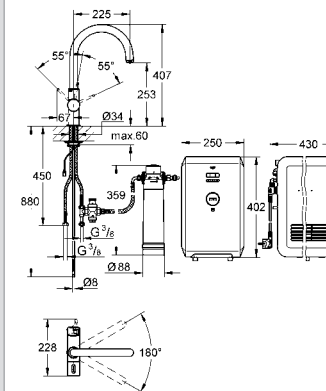

31 382 000	4005176984501	chrome	1,688.27
31 382 DC0	4005176984518	supersteel	1,798.26

GROHE Blue® Chilled Starter kit
consisting of:
GROHE Blue® single-lever sink mixer with filter function
monobloc installation
C-spout
separate handle for 3 types of filtered and chilled table water
unchilled, medium chilled, full chilled
headpart 1/2"
GROHE SilkMove® 35 mm ceramic cartridge
adjustable flow rate limiter
GROHE StarLight® chrome finish
swivel tubular spout
swivel area 140°
separate inner water ways for filtered and non-filtered water
flexible connection hoses
GROHE Blue® Pure Cube
180 Watt cooling unit, 230 V, 50 Hz
type of protection IP 21
6 V DC to filter change display unit
adjustable for 600 litre, 1500 litre or 3000 litre filter cartridges
CE approved
GROHE Blue® 600 l filter
GROHE Blue® filter head with flexible adjustment
Min. recommended pressure 2.0 bar