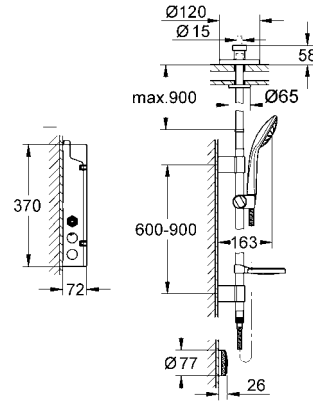

Ref.No.	EAN code	Colour	Retail Guide Price (£)
36 306 000	4005176894756	chrome	994.77

Euphoria F-digital Shower set
including digital thermostat unit
Digital Controller - intuitive multifunctional operating unit
- Wireless technology
- Temperature and flow control
- Pause-function
- Memory function
- LED ring incl. warming-up function: visual feedback when preferred temperature is reached
digital thermostat unit (concealed body)
- warm/cold-supplies 1/2"
- 1 outlet 1/2"
Euphoria shower set Mono (27 269 001)
with telescoping pipe for ceiling supply
transceiver unit for Digital Controller and Digital thermostat unit incl. cable 3 m
GROHE TurboStat® digital controlled compact cartridge with wax thermoelement
default setting configurable during installation
- automatic safety shut-off after 20 min
- GROHE SafeStop at 38°C
GROHE StarLight® chrome finish
GROHE EcoJoy® technology for less water and perfect flow
min. recommended pressure 1.0 bar