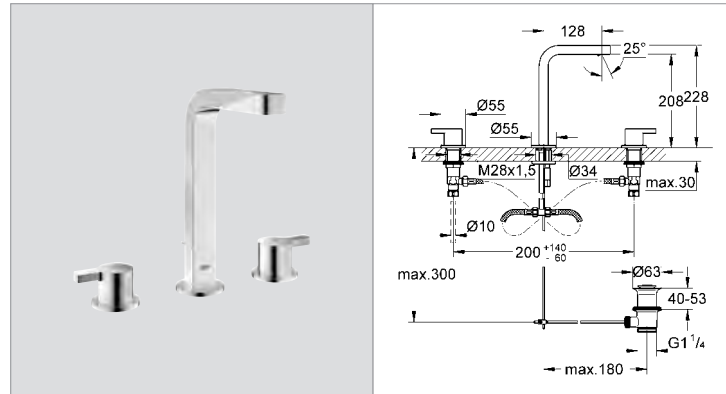

Ref.No. EAN code Colour Retail Guide Price (£)

20 305 000 4005176896460 chrome 339.16
Lineare
Three-hole basin mixer 1/2"
high spout
mousseur
GROHE StarLight® chrome finish
ceramic headparts 1/2", 90°
pop-up waste set 1 1/4"
GROHE QuickFix™ installation system
with centering support
pressure-proof, flexible connection hoses
between spout and side valves
min. recommended pressure 1.0 bar