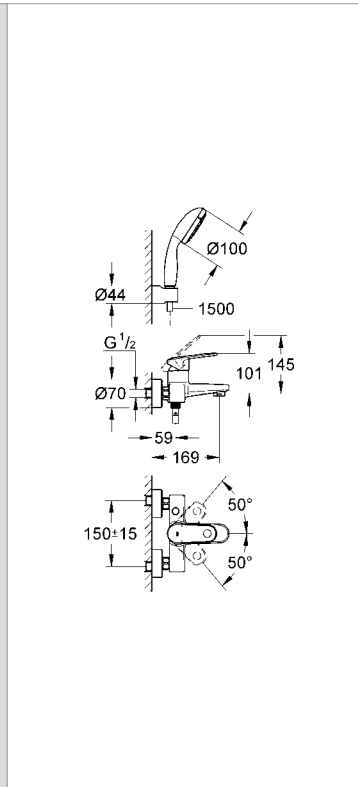

33 547 002	4005176866081	chrome	276.22

Europlus
Single-lever bath/shower mixer 1/2"
wall mounted
metal lever
GROHE SilkMove® 46 mm ceramic cartridge
GROHE StarLight® chrome finish
adjustable flow rate limiter
automatic diverter: bath/shower
integrated non-return valve
in the shower outlet 1/2"
SpeedClean mousseur
S-unions
protected against backflow
temperature limiter
with shower set
hand shower euphoria 110 Champagne (27 222 000)
wall shower holder (28 622 000)
Relaxaflex hose 1500 mm 1/2" x 1/2" (28 151 000)
min recommended pressure 1.0 bar