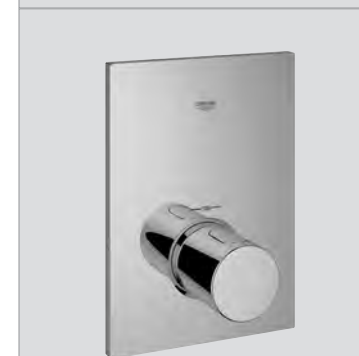

Grotherm F
Thermostatic trim
for high-flow, multiple outlet custom shower applications
requires separate volume controls
for use with Rapido T rough-in box 35 500 000 sold separately
GROHE StarLight® chrome finish
metal handle for temperature control
GROHE SafeStop safety button at 38°C
rectangular metal wall escutcheon with hidden fixing and hidden seatings

NEW

35 050 000	4005176982064		263.99