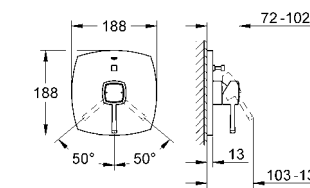

19 920 000	4005176924149	chrome	251.75
19 920 IGO	4005176924156	chrome/gold	330.42

Grandera
Single-lever bath/shower mixer trim
without concealed body
set for final installation for
35 501 000
GROHE StarLight® chrome finish
automatic diverter: bath/shower
escutcheon- and shaft-sealing
metal escutcheon
covered fixing
min. recommended pressure 1.0 bar