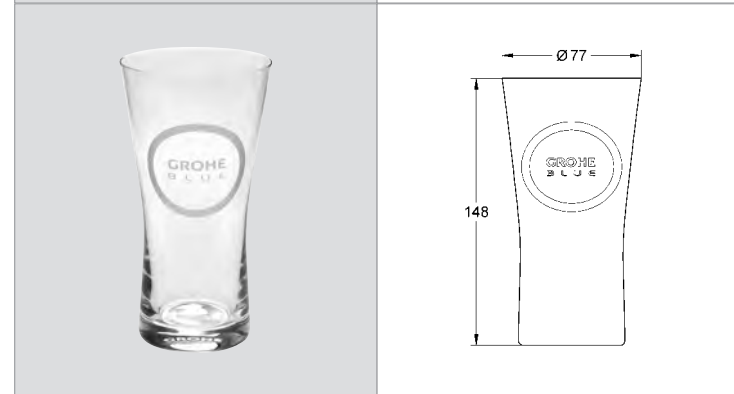

Ref.No. EAN code Colour Retail Guide Price (£)

40 405 000 4005176860812  
**GROHE Blue® Glass carafe**  
crystal glass with stainless steel plug  
volume 1l

40 437 000 4005176885471  
**GROHE Blue® Water glasses**  
6 crystal glasses with GROHE Blue® decor  
volume 0.25 l