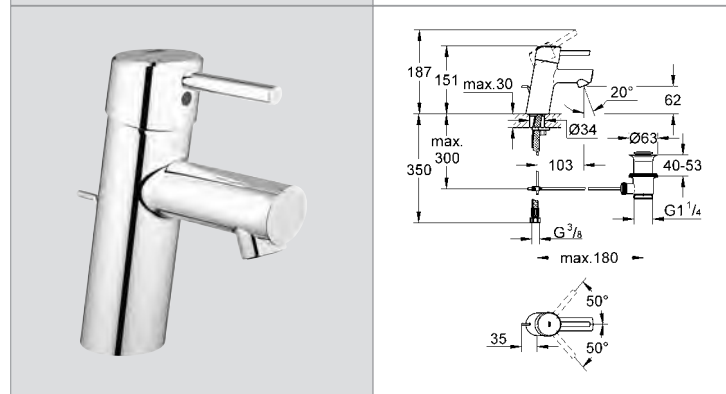

32 202 10L 4005176903960 **chrome** 124.47

Concetto
Basin mixer 1/2"
monobloc installation
metal lever
GROHE SilkMove® 35 mm ceramic cartridge
GROHE StarLight® chrome finish
mousseur
pop-up waste set 1 1/4"
flexible connection hoses
GROHE QuickFix® installation system
optional temperature limiter ref. no. 46 375 000
min. recommended pressure 0.2 bar

32 240 10L 4005176903977 **chrome** 112.94

Ditto, smooth body