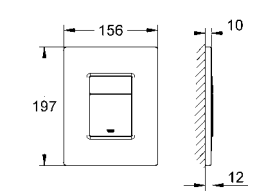

38 732 000 4005176836114 chrome 65.91

**Skate Cosmopolitan**  
**WC wall plate**  
for dual flush or start & stop actuation  
for vertical and horizontal installation  
156 x 197 mm  
made of ABS  
for pneumatic drop valve AV1  
**GROHE StarLight**® chrome finish