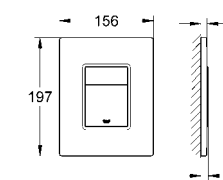

Skate Cosmopolitan WC wall plate
with printed graphics for dual flush or start & stop actuation for pneumatic drop valve AV1 for vertical and horizontal installation 156 x 197 mm made of ABS

40 493 000 4005176899256 chrome 356.65