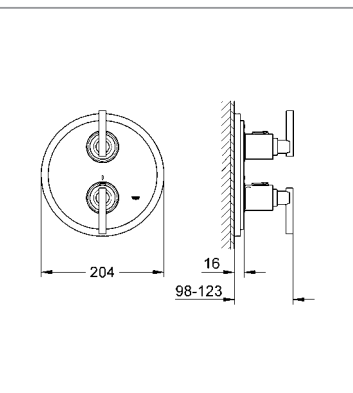

Atrio
Thermostat with integrated 2-way diverter
for bath or shower with more than one outlet
without concealed body
set for final installation for
35 500 000 / 35 050 000
GROHE StarLight® chrome finish
GROHE SafeStop safety button at 38°C
Aquadimmer with multiple function
diverter for 2 outlets
- diverter: bath/shower, covered fixing
with Jota handle