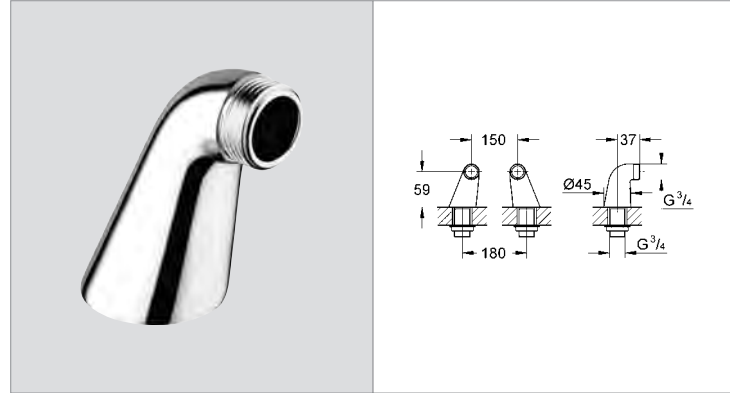

Ref.No.	EAN code	Colour	Retail Guide Price (£)
18 121 000	4005176815812	chrome	62.16

Pillar union
180 mm centres
GROHE StarLight® chrome finish