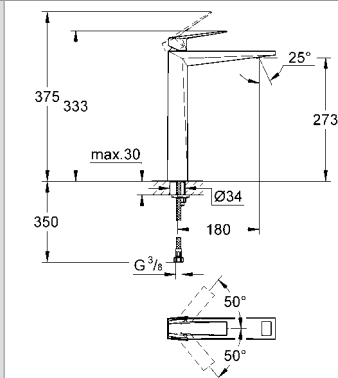

23 033 000   4005176898716   chrome   475.53

Ditto, smooth body

23 114 000   4005176898792   chrome   695.81

Allure Brilliant
Basin mixer 1/2"
for free-standing basins
28 mm ceramic cartridge
with GROHE SilkMove®
GROHE StarLight® chrome finish
GROHE EcoJoy® technology for
less water and perfect flow
flow limiter 5 l/min.
spout with integrated mousseur
smooth body
flexible connection hoses
temperature limiter
GROHE QuickFix® installation system
monobloc installation
min. recommended pressure 1.0 bar