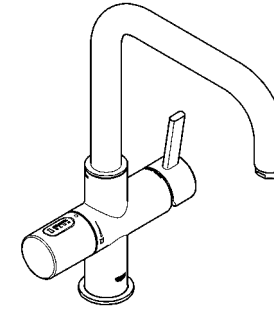

GROHE BLUE® PURE

Ref.No.	EAN code	Colour	Retail Guide Price (£)
31 338 001	4005176987823	chrome	571.31
31 338 DC1	4005176987830	supersteel	674.15

GROHE Blue® Pure Starter kit
consisting of:
GROHE Blue® single-lever sink mixer with filter function
monobloc installation
U spout
separate handle for filtered water
headpart 1/2"
GROHE SilkMove® 35 mm ceramic cartridge
adjustable flow rate limiter
GROHE StarLight® chrome finish
swivel tubular spout
swivel area 180°
separate inner water ways for filtered
and non-filtered water
flexible connection hoses
type of protection IP 55
CE approved
main switching power supply 100 - 240 V AC
50/60 Hz with safety extra-low voltage (SELV)
6 V DC to filter change display unit
adjustable for 600 litre, 1500 litre or
3000 litre filter cartridges
GROHE Blue® 600 l filter
GROHE Blue® filter head with flexible adjustment
noise classification 1 in accordance
with DIN4109
Min. recommended pressure 2.0 bar