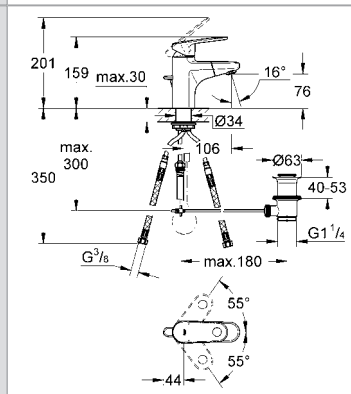

33 155 002	4005176865947	chrome	265.73

Europlus Basin mixer 1/2"
monobloc installation
metal lever
GROHE SilkMove® 35 mm ceramic cartridge
GROHE StarLight® chrome finish
adjustable minimum flow rate 2.5 l/min
pull out spout with mousseur
integrated non-return valve
pop-up waste set 1 1/4"
flexible connection hoses
temperature limiter
rapid installation system
min recommended pressure 1.0 bar