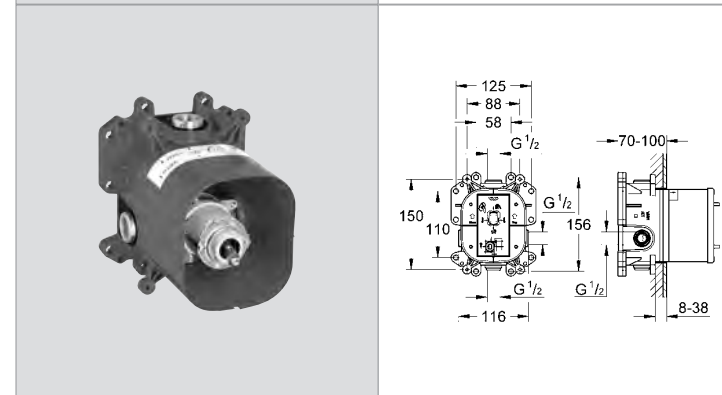

35 501 000 4005176833847
GROHE Rapido E Universal Single-lever mixer for concealed installation without finishing trim set
GROHE SilkMove® 46 mm ceramic cartridge
adjustable flow rate limiter
min. recommended pressure 1.0 bar