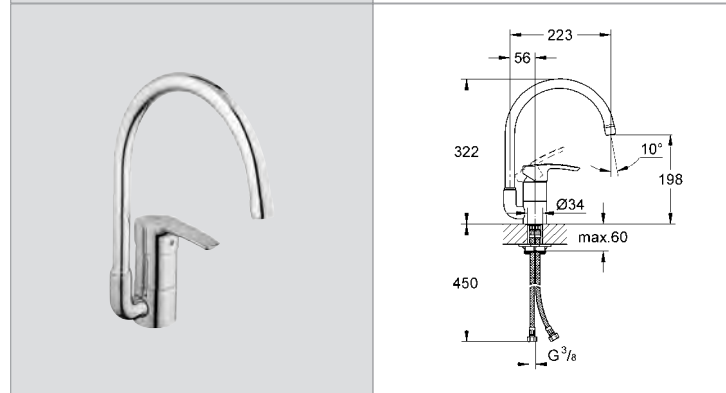

33 975 001 4005176828515 chrome 196.68
Eurostyle
Sink mixer 1/2"
monobloc installation
GROHE SilkMove® 46 mm ceramic cartridge
GROHE StarLight® chrome finish
adjustable flow rate limiter
swivel tubular spout
mousseur
flexible connection hoses
rapid installation system
min. recommended pressure 1.0 bar