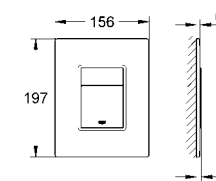

GROHE WALL PLATES, DUAL FLUSH

Ref.No.	EAN code	Colour	Retail Guide Price (£)
38 916 0A0	4005176896941	mirror glass	271.86

Skate Cosmopolitan WC wall plate Mirror Glass
plastic actuation buttons
for dual flush or start & stop actuation
for pneumatic drop valve AV1
for vertical and horizontal installation
156 x 197 mm
made of security glass
fixing frame with mounting-set
not suitable for GROHE Fresh