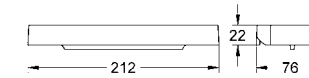

18 349 L02 4005176894336 63.83

**Eurodisc Cosmopolitan**  
**Plastic tray**  
for 33 569 002

23 058 002 4005176887741 chrome 580.42

**Eurodisc Cosmopolitan System 180**  
**Shower system with single lever for wall mounting**  
horizontal swivable 450 mm projection shower arm  
exposed single-lever shower mixer  
with diverter  
allows change between:  
head shower Euphoria Cosmopolitan (27 492 000)  
with ball joint, rotation angle ± 15°  
Euphoria Cosmopolitan hand shower (27 400 000)  
adjustable in height with gliding element (12 140 000)  
Silverflex shower hose 1750 mm (28 388 000)  
minimum flow rate 7 l/min.  
**GROHE EcoJoy®** technology for less water and perfect flow  
**GROHE SilkMove**  
**GROHE DreamSpray®** perfect spray pattern  
**GROHE StarLight®** chrome finish, **min. recommended pressure 1.0 bar**