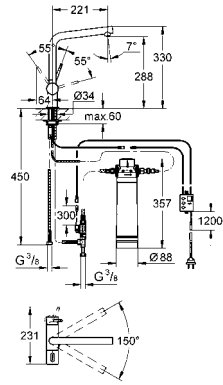

GROHE BLUE® PURE

Ref.No.	EAN code	Colour	Retail Guide Price (£)
31 345 002	4005176987885	chrome	661.98
31 345 DC2	4005176987892	supersteel	664.34

GROHE Blue Minta Pure Starter kit
consisting of:
GROHE Blue Minta single-lever sink mixer with filtration function
monobloc installation
separate handle for filtered water
headpart 1/2"
GROHE SilkMove® 35 mm ceramic cartridge
adjustable flow rate limiter
GROHE StarLight® chrome finish
swivel tubular spout
swivel area 140°
separate inner water ways for filtered
and non-filtered water
flexible connection hoses
type of protection IP 55
CE approved
main switching power supply 100 - 240 V AC
50/60 Hz with safety extra-low voltage (SELV)
6 V DC to filter change display unit
adjustable for 600 litre, 1500 litre or
3000 litre filter cartridges
GROHE Blue® 600 l filter
GROHE Blue® filter head with flexible adjustment
Min. recommended pressure 2.0 bar