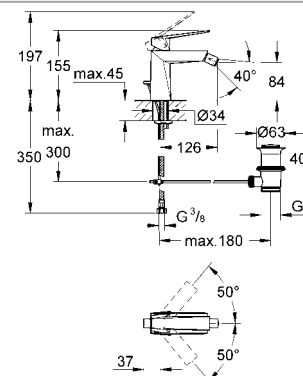

23 117 000 4005176898938 **chrome** **506.99**

Allure Brilliant
Bidet mixer 1/2"
28 mm ceramic cartridge
with **GROHE SilkMove®**
GROHE StarLight® chrome finish
ball-joint mousseur
pop-up waste set 1 1/4"
flexible connection hoses
temperature limiter
GROHE QuickFix® installation system
min recommended pressure 1.0 bar