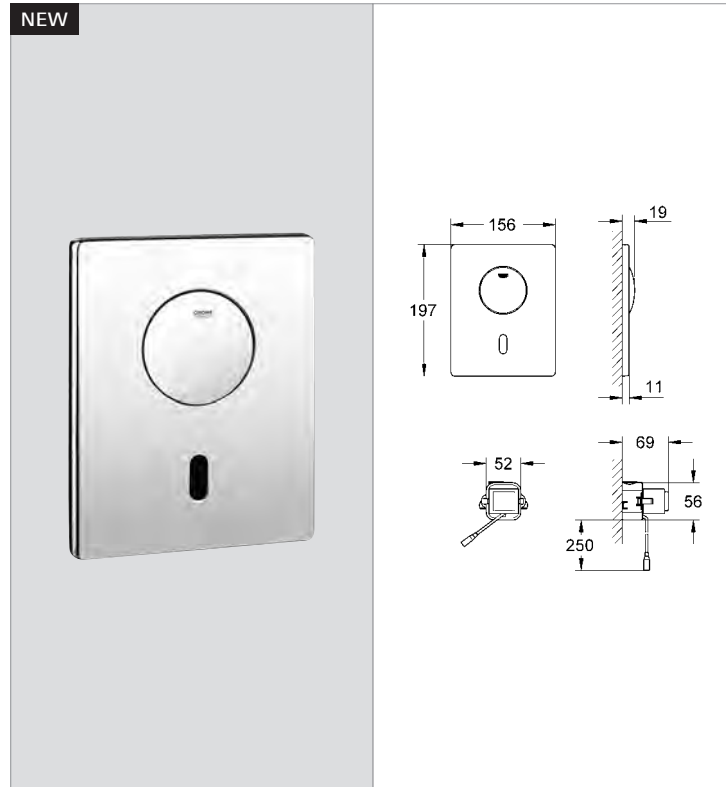

GROHE WALL PLATES FOR WC, ELECTRONIC

NEW

Ref.No.	EAN code	Colour	Retail Guide Price (£)
37 419 000	4005176933806	chrome	574.48
37 419 SD0	4005176933813	stainless steel	574.48

Tectron Skate
infra-red control
with additional manual actuation
for flushing cistern GD 2
GROHE StarLight® chrome finish
concealed installation
CE approved
front plate 156 x 197 mm
hidden fixing screws
push button actuation
for single flush actuation
servo motor
transformer for external installation
operating voltage 230 V AC 50/60 Hz, 4.0 VA
7 pre-set programs
with 24/72 hours autoflush
time or user dependent
detection range
cleaning mode on/off
pre-flush on/off
additional functions by remote control 36 206 000:
adjustable flush (3 - 9 l) by hand and remote
adjustment reflection range by remote
GROHE EcoJoy® technology for
less water and perfect flow