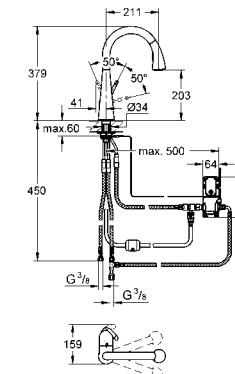

GROHE KITCHEN FITTINGS

Ref.No. EAN code Colour Retail Guide Price (£)

30 219 000 4005176983313 chrome 549.98
30 219 DC0 4005176983320 chrome supersteel 666.64
Zedra Touch
Electronic single-lever sink mixer 1/2"
monobloc installation
Touch: activation of cold water via skin contact
battery supply 6 V lithium-battery,
type CR-P2
CE approved
indication of battery status through different pulses of water
safety shut down circuit (when battery nearly empty)
solenoid valve
automatically safety stop after 60 sec.
(factory set)
type of protection IP 44
GROHE SilkMove® 46 mm ceramic cartridge
GROHE StarLight® chrome finish
GROHE SuperSteel Infinity Finish™
SpeedClean anti-limescale system
swivel tubular spout
swivel area 360°
adjustable flow rate limiter
pull-out locking dual spray control - switches back and forth between regular flow and spray
automatic return
integrated non-return valve
diverter: mousseur/shower jet
automatic return to mousseur
flexible connection hoses
rapid installation system
protected against backflow
min. recommended pressure 1.0 bar