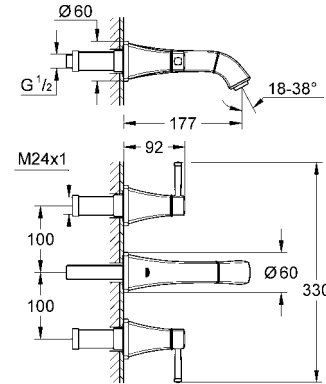

Ref.No.	EAN code	Colour	Retail Guide Price (£)
20 414 000	4005176930492	chrome	321.68
20 414 IGO	4005176930508	chrome/gold	417.84

Grandera
Three-hole basin mixer 1/2"
wall mounted
without concealed body
set for final installation for 29 025 000
valves hot/cold
with headparts 1/2" - 90°
GROHE StarLight® chrome finish
GROHE EcoJoy® technology for less water and perfect flow
GROHE AquaGuide® adjustable mousseur 5.7 l/min
projection 177 mm
min. recommended pressure 1.0 bar