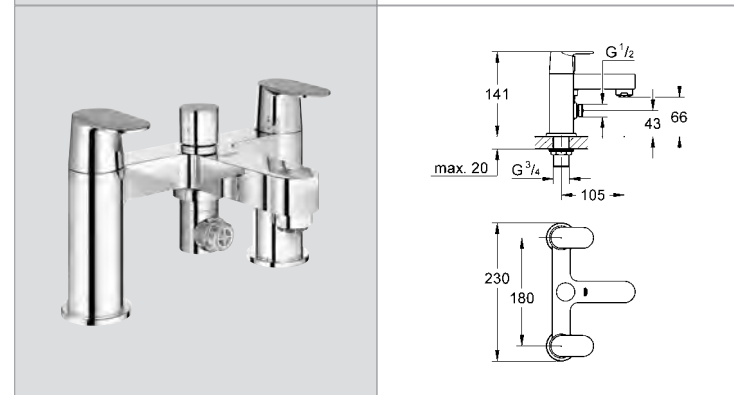

25 129 000 4005176905216 **chrome 312.07**

Eurosmart Cosmopolitan Two-handled Bath/Shower mixer 1/2"
deck mounted
metal handles
Longlife headpart 3/4"
automatic diverter: bath/shower
integrated non-return valve in the shower outlet 1/2"
GROHE StarLight® chrome finish
min. recommended pressure 0.2 bar