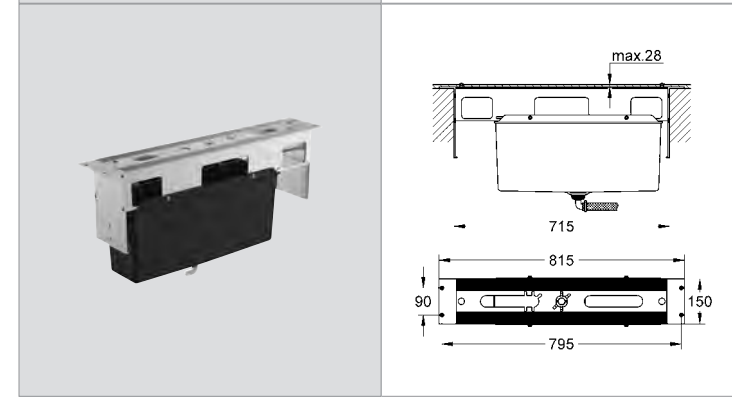

29 037 000 4005176865749 **699.31**

4/5-hole bath combination (optional) baseframe for installation under tiled surround
base frame
drainage box with integrated outlet for splash water