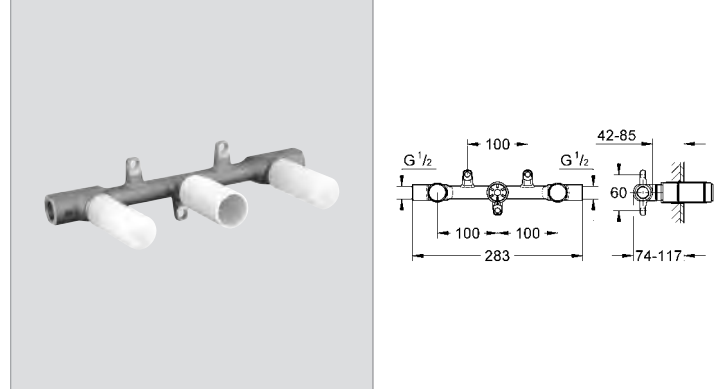

29 025 000   **4005176841927**   **211.54**

Two-handle basin mixer
concealed body, 1/2"
for 3-hole basin mixer
wall installation
without finishing trim set
DR-brass
installation device