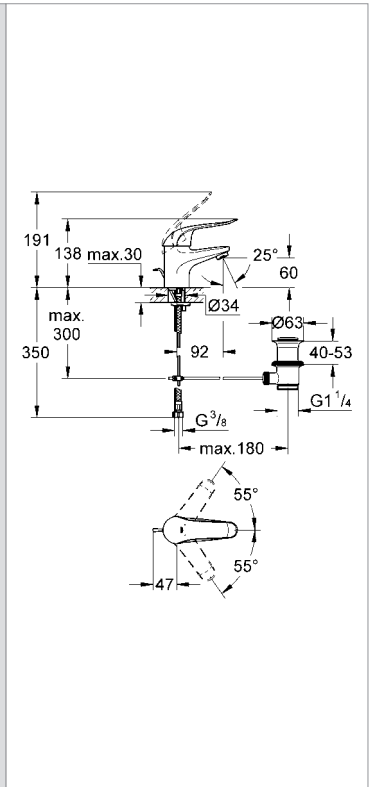

GROHE EUROECO SPECIAL

Ref.No.	EAN code	Colour	Retail Guide Price (£)

32 763 000   **4005176871030**   **chrome**   **177.45**

Euroeco Special
Basin mixer 1/2"
monobloc installation
GROHE StarLight® chrome finish
GROHE SilkMove® 35 mm ceramic cartridge
GROHE EcoJoy® technology for less water and perfect flow
adjustable flow rate limiter
adjustable minimum flow rate 2.5 l/min
laminar flow straightener 9 l/min.
metal lever, lever length 120 mm
temperature limiter, rapid installation system
pop-up waste set 1 1/4"
flexible connection hoses
min. recommended pressure 1.0 bar

32 762 000	4005176871023	chrome	167.48

Ditto, smooth body

32 766 000	4005176871061	chrome	251.75