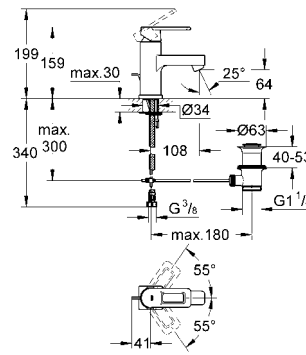

32 631 00L **4005176917042** **chrome** **224.65**
Quadra
Basin mixer 1/2"
for low pressure
monobloc installation
GROHE SilkMove® 35 mm ceramic cartridge
GROHE StarLight® chrome finish
adjustable flow rate limiter
mousseur
pop-up waste set 1 1/4"
flexible connection hoses
rapid installation system
min. recommended pressure 0.2 bar