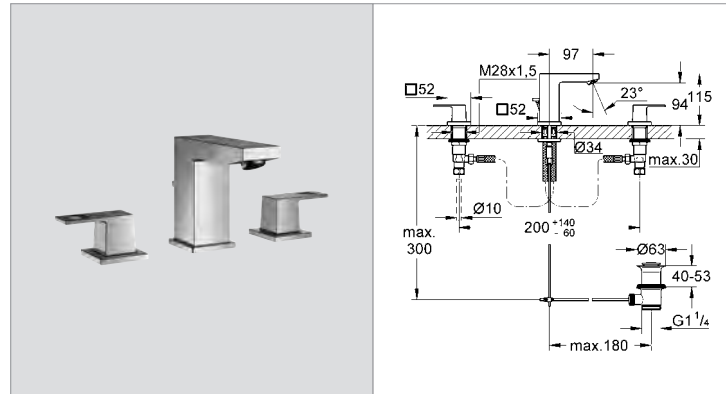

Ref.No. EAN code Colour Retail Guide Price (£)

20 351 000 4005176901041 chrome 291.09
Eurocube 3-hole basin mixer
metal lever
spout with mousseur
GROHE StarLight® chrome finish
ceramic headparts 1/2", 90°
pop-up waste set 1 1/4"
GROHE QuickFix™ Plus installation system
union nut 1/2" x 10.5 mm
pressure-proof, flexible connection hoses
between spout and side valves
min. recommended pressure 1.0 bar