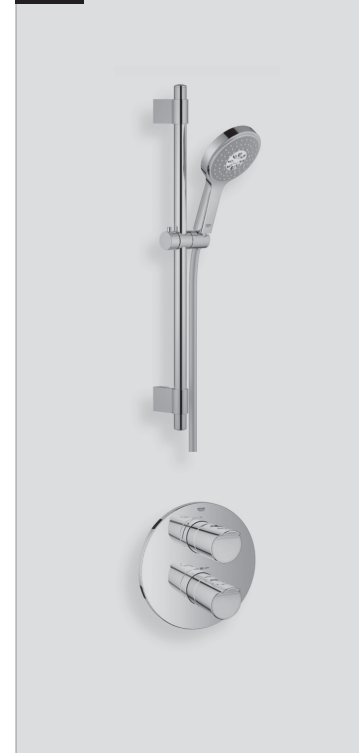

Grohtherm 2000 NEW + Power&Soul Shower Solution Pack 2
concealed body Rapido T thermostat valve (35 500 000)
set for final installation Grohtherm 2000 NEW (19 354 001)
Power&Soul® Cosmopolitan head shower 190 (27 764 000)
Rainshower® shower arm 286 mm (28 576 000)
GROHE TurboStat® compact cartridge with wax thermostatic element
GROHE StarLight® chrome finish
GROHE SafeStop safety button at 38°C
volume handle with **GROHE EcoButton** (economy button with individually adjustable economy stop)
GROHE DreamSpray® perfect spray pattern
SpeedClean anti-limescale system
max. pressure differential 5:1
min. recommended pressure 1.0 bar

11 831 7	4005176982811	chrome	711.01

Grohtherm 2000 NEW + Power&Soul Shower Solution Pack 1
concealed body Rapido T thermostat valve (35 500 000)
set for final installation Grohtherm 2000 NEW (19 354 001)
Power&Soul® Cosmopolitan shower set 130/600 mm rail (27 731 000)
minimalist elbow, circle (27 057 000)
GROHE TurboStat® compact cartridge with wax thermostatic element
GROHE StarLight® chrome finish
GROHE SafeStop safety button at 38°C
volume handle with **GROHE EcoButton** (economy button with individually adjustable economy stop)
GROHE DreamSpray® perfect spray pattern
GROHE CoolTouch® prevents scalding from hot surfaces
SpeedClean anti-limescale system
max. pressure differential 5:1
min. recommended pressure 1.0 bar

NEW