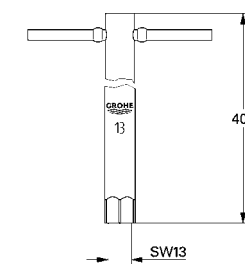

Ref.No.	EAN code	Colour	Retail Guide Price (£)
19 377 000	4005176872204	chrome	33.17
Special Spanner 30 mm for dis-/assembly exposed faucets with covered S-unions 34 mm for dis-/assembly of GROHE TurboStat® thermostatic compact cartridge			
48 021 000	4005176881435		5.17
GROOVED Key for mousseurs (M 22 x 1, M 24 x 1, M 28 x 1) for integrated mousseurs M 16,5 x 1, M 18,5 x 1, M 24 x 1 in units of 10			
19 070 000	4005176029653	chrome	44.33
Socket Spanner Wrench size 12 and 14 mm To disassemble/assemble the hot water seat of thermostats			
19 017 000	4005176212024		32.50
Mounting wrench SW 13 for installation of basin mixers with the Rapid system			
48 166 000	4005176923197		12.17
Grohclean Detergent for fittings and bathrooms 500 ml spray bottle sales unit 10 pieces