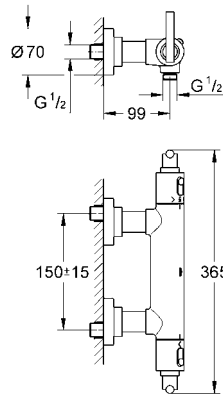

34 011 000	4005176236730	chrome	737.77

Atrio Thermostatic shower mixer 1/2"
wall mounted
wax thermoelement
ceramic headpart 1/2", 180°
volume handle with **GROHE EcoButton**
(economy button with individually adjustable economy stop)
temperature scale handle with **GROHE SafeStop** safety stop at 38°C
shower outlet 1/2"
dirt strainers
covered S-unions
protected against backflow
with Jota handle
GROHE StarLight® chrome finish
max. pressure differential 5:1
min. recommended pressure 1.0 bar