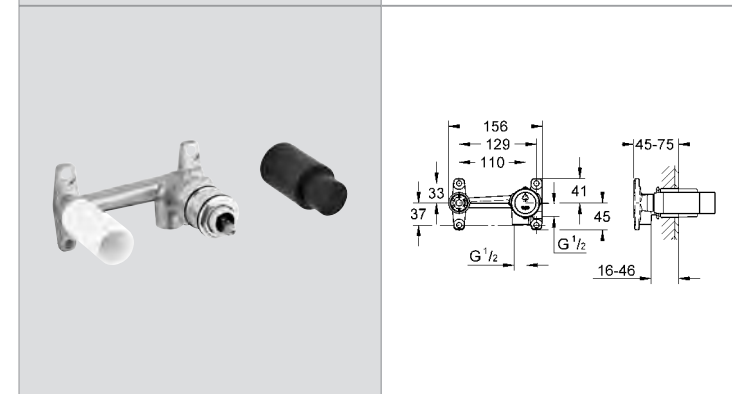

32 635 000 4005176845949 217.66

Quadra
Single-lever mixer 1/2", concealed body
for 2 hole basin mixer
wall installation
without finishing trim set
installation depth 45 to 75 mm
GROHE SilkMove® 35 mm ceramic cartridge
installation device
min recommended pressure 1.0 bar