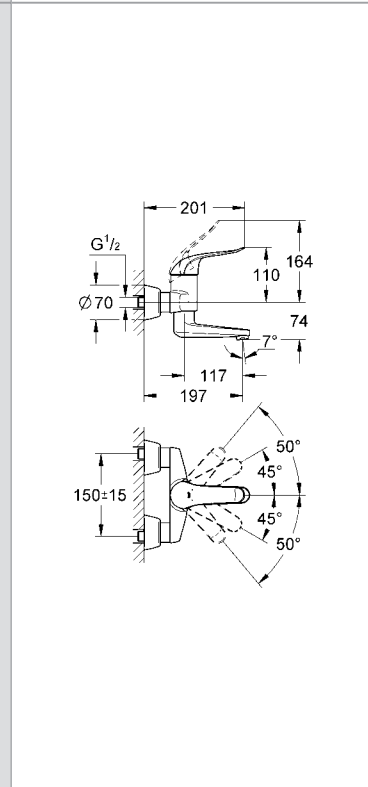

32 771 000   **4005176871719**   **chrome**   **299.83**

Euroeco Special
Basin mixer 1/2"
wall mounted
GROHE StarLight® chrome finish
GROHE SilkMove® 46 mm ceramic cartridge
GROHE EcoJoy® technology for less water and perfect flow
adjustable flow rate limiter
adjustable minimum flow rate 2.5 l/min
cast swivel spout, lockable
laminar flow straightener 9 l/min.
projection 197 mm
metal lever, lever length 120 mm
temperature limiter, S-unions
min. recommended pressure 1.0 bar

Ditto, projection 214 mm