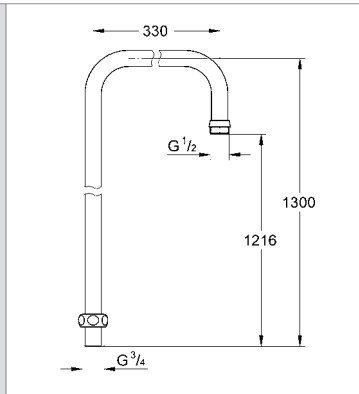

GROHE COMMERCIAL SHOWERS

Ref.No.	EAN code	Colour	Retail Guide Price (£)
27 304 000	4005176600142	chrome	59.44

Relexa
Riser pipe 1300 mm
shower riser Ø 18 mm
union nut 3/4"
1300 mm high
projection 330 mm
GROHE StarLight® chrome finish

28 708 000	4005176602375	chrome	30.83