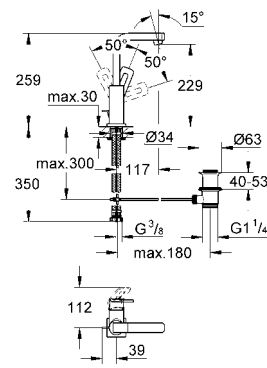

# GROHE QUADRA

Ref.No. EAN code Colour Retail Guide Price (£)

**23 297 000** **4005176922718** **chrome** **277.10**  
**Quadra**  
**Basin mixer 1/2"**  
 monobloc installation  
**GROHE StarLight®** chrome finish  
**GROHE SilkMove®** 35 mm ceramic cartridge  
 adjustable flow rate limiter  
 cast spout with mousseur  
 flexible connection hoses  
 pop-up waste set 1 1/4"  
 covered lever fixing  
**min. recommended pressure 1.0 bar**