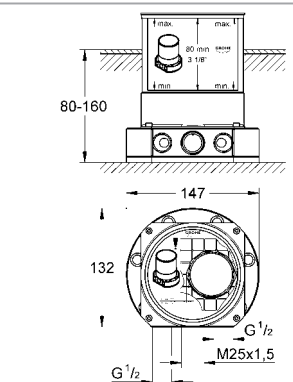

45 984 000	4005176847127		438.82

Roughing-in set for floor mounted bath spout and bath/shower mixer
for floor-mounted bath spout and bath mixer
without finishing trim set
installation plate for precise fitting
floor equalization 0-80 mm
1/2" mixed water connection
plug
fixing material