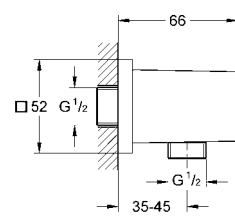

27 704 000 4005176907159

chrome

25.00

Euphoria Cube
Shower outlet elbow, 1/2"
male thread
protected against backflow
GROHE StarLight® chrome finish