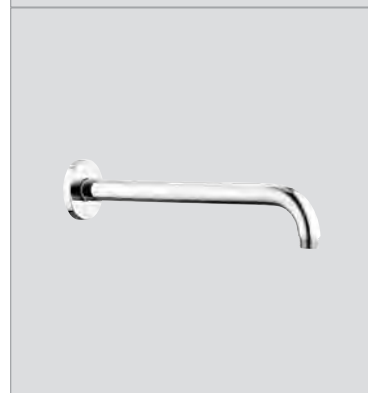

Rainshower®
Shower arm 286 mm
metal
connection thread 1/2"
can be used for all Rainshower head showers except Rainshower Jumbo
GROHE StarLight® chrome finish

27 784 000	4005176913976	chrome	93.36