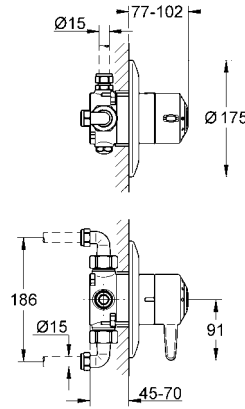

Ref.No.	EAN code	Colour	Retail Guide Price (£)
34 041 ILO	4005176224997	chrome/white	398.60

Avensys Shower
Single control DO8 shower mixer 1/2"
Thermostatic
suitable for high / low pressure
concealed brass body & trim set
factory set max. temperature 41°C
installation bracket for body
in masonry / stud walls
combined flow & temperature control
handle
metal lever
built-in non return valves
dirt strainers
shower outlet 1/2" top or bottom
reversible body for crossed supplies
flow limiters for high (>1.0 bar) or unequal pressures
GROHE StarLight® chrome finish
recommended pressure 0.1 - 5.0 bar
TMV3 Approved