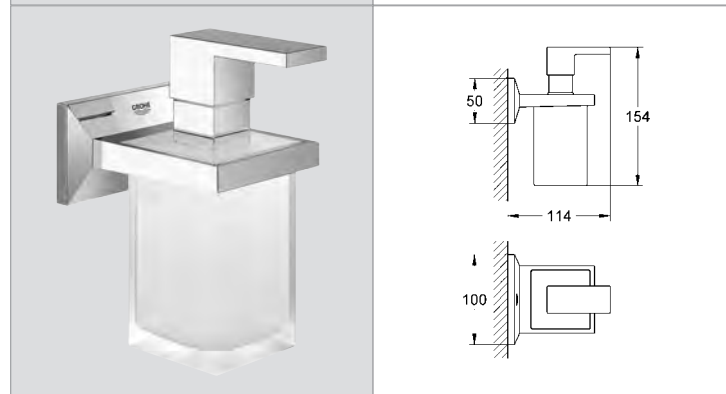

40 494 000 4005176899263 chrome 458.05

Allure Brilliant
Holder with soap dispenser
GROHE StarLight® chrome finish