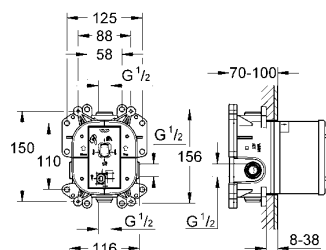

35 501 000 **4005176833847** **chrome** **103.15**
GROHE Rapido E
Universal Single-lever mixer
for concealed installation
without finishing trim set
GROHE SilkMove® 46 mm ceramic cartridge
adjustable flow rate limiter
min. recommended pressure 1.0 bar