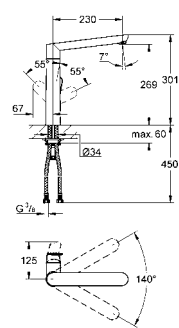

32 175 000	4005176860232	chrome	536.72
32 175 DC0	4005176860249	supersteel	695.81

K7 Sink mixer 1/2"
monobloc installation
GROHE SilkMove® 35 mm ceramic cartridge
GROHE StarLight® chrome finish
metal lever
swivel cast spout
SpeedClean mousseur
swivel area 140°
flexible connection hoses
rapid installation system
min. recommended pressure 1.0 bar