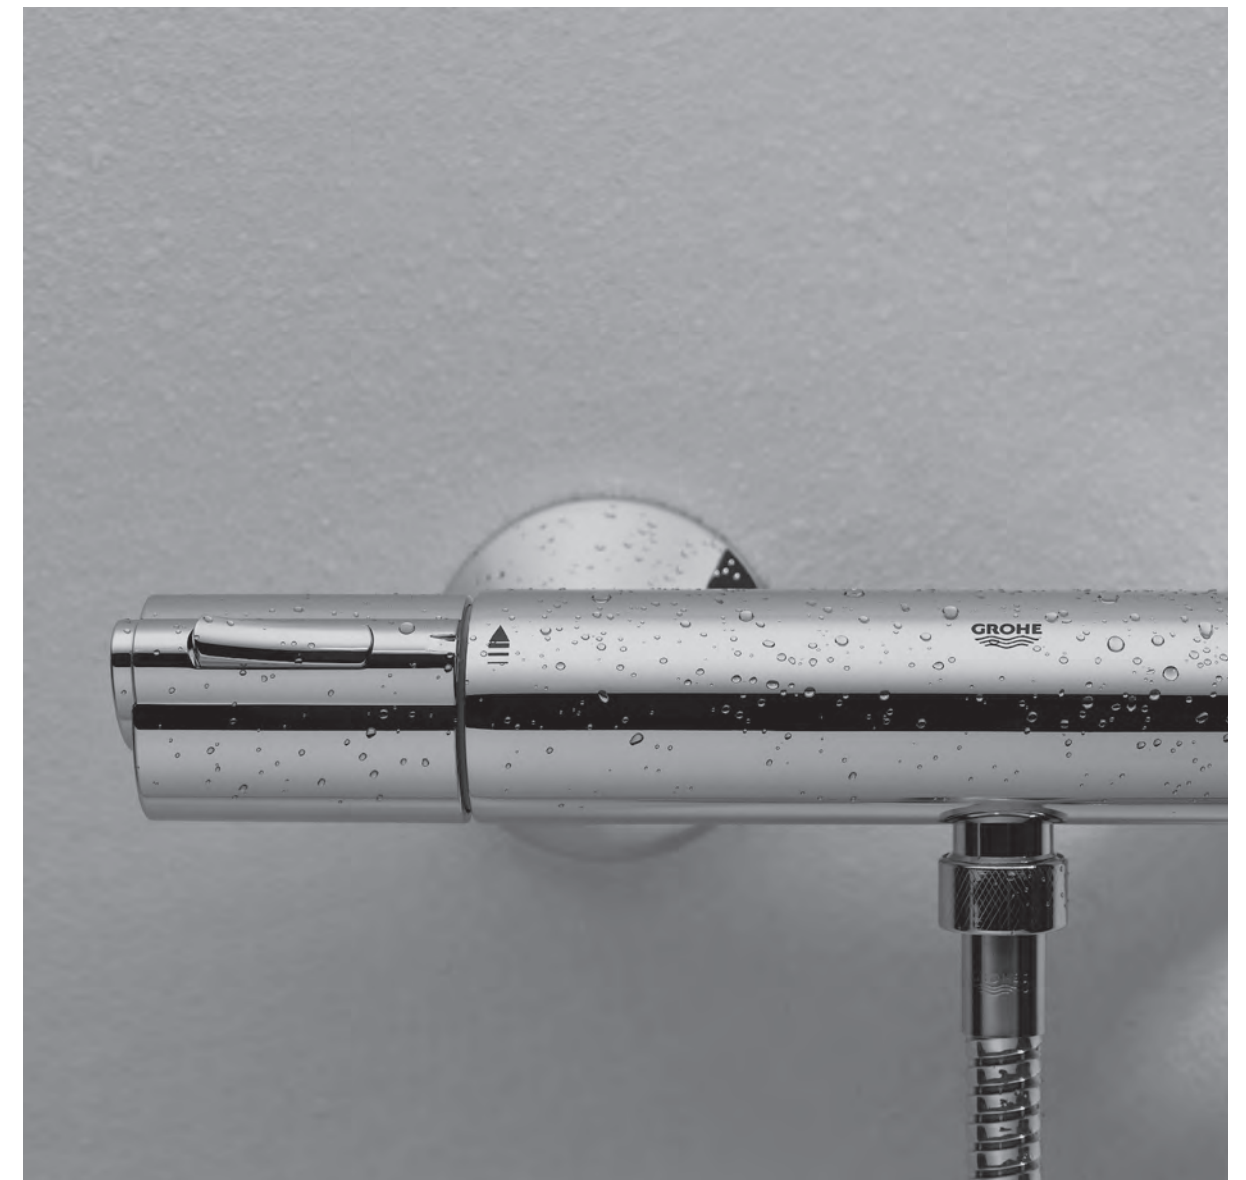

GROHTHERM 1000