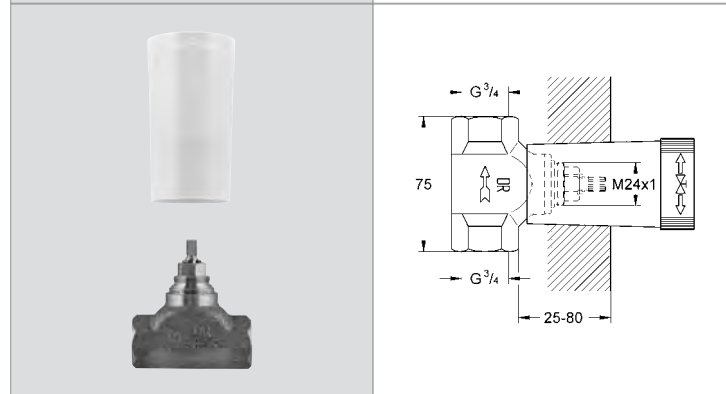

29 802 000 4005176504853 41.96
Concealed valve 3/4"
pre-assembled headpart 3/4"
short spindle
protection sleeve
thread union 3/4"
DR-brass