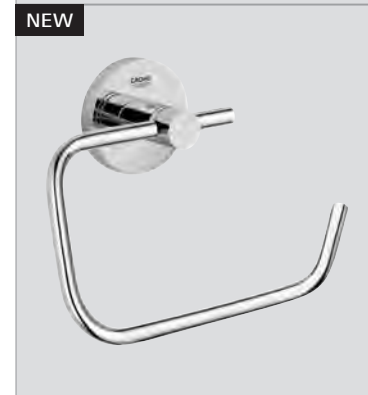

40 689 000	4005176982644	chrome	33.33

Toilet roll holder
without cover
GROHE StarLight® chrome finish