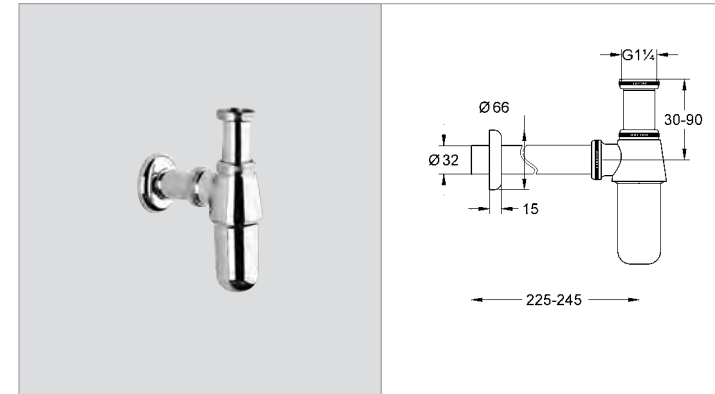

GROHE SPOUTS AND WASTES

Ref.No.	EAN code	Colour	Retail Guide Price (£)
28 910 000	4005176603846	chrome	49.50

Pop-up waste set 1 1/4"
for basin/bidet fittings

28 900 000	4005176603822	chrome	77.16

Pop-up waste set 1 1/4"
for basins
GROHE StarLight® chrome finish

07 182 000	4005176017438	chrome	20.50

Plug for pop-up waste set

Bottle trap, 1 1/4"
for basins
brass
(screw-top for cleaning)
large sliding escutcheon
GROHE StarLight® chrome finish

40 564 000	4005176912740	chrome	180.83

Bottle trap
for wash basin
GROHE StarLight® chrome finish
brass body

GROHE SPOUTS AND WASTES

Ref.No.	EAN code	Colour	Retail Guide Price (£)

Bottle trap, 1 1/4"
for basins
with fixed dip tube
wall connection
escutcheon
GROHE StarLight® chrome finish