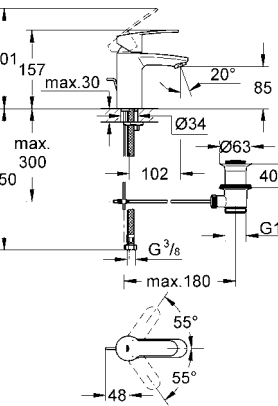

33 552 20L 4005176917080 **chrome** **154.02**

Eurostyle Cosmopolitan Basin mixer 1/2"
for low pressure
monobloc installation
metal lever
GROHE SilkMove® 35 mm ceramic cartridge
GROHE StarLight® chrome finish
adjustable flow rate limiter
adjustable minimum flow rate 2.5 l/min
mousseur, pop-up waste set 1 1/4"
flexible connection hoses
GROHE QuickFix™ installation system
with centering support
optional temperature limiter ref. no. 46 375 000
min. recommended pressure 0.2 bar

32 468 20L 4005176917097 **chrome** **139.34**

Ditto, smooth body