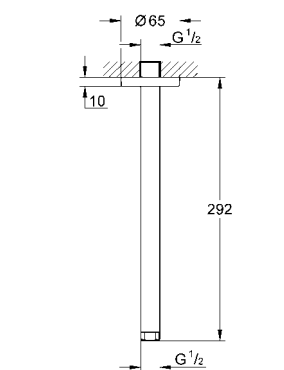

27 287 000	4005176842061	chrome	449.31
27 287 KSO	4005176842078	velvet black	583.92
27 287 LSO	4005176842085	moon white	583.92

GROHE Ondus
Rainshower shower head
Ø 210 mm
SpeedClean anti-limescale system
This headshower should only be used
in conjunction with shower arm 28 497,
28 576, 28 361 or 28 982
GROHE DreamSpray® perfect spray pattern
GROHE StarLight® chrome finish
recommended pressure 1.0 - 5.0 bar

28 497 000	4005176270338	chrome	50.52
28 497 KSO	4005176842115	velvet black	74.83
28 497 LSO	4005176842481	moon white	74.83

GROHE Ondus
Shower ceiling arm 292 mm
metal
connection thread 1/2"
can be used for all Rainshower® head
showers
GROHE StarLight® chrome finish