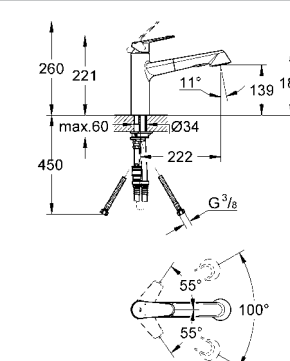

32 257 002 4005176886591 chrome 255.24

**Eurodisc Cosmopolitan**  
**Sink mixer 1/2"**  
low spout, monobloc installation  
GROHE SilkMove® 35 mm ceramic cartridge  
GROHE StarLight® chrome finish  
adjustable flow rate limiter  
swivel cast spout, swivel area 100°  
pull-out SpeedClean spray  
diverter: mousseur/shower jet  
automatic return to mousseur  
flexible connection hoses  
rapid installation system  
protected against backflow  
**min. recommended pressure 1.0 bar**