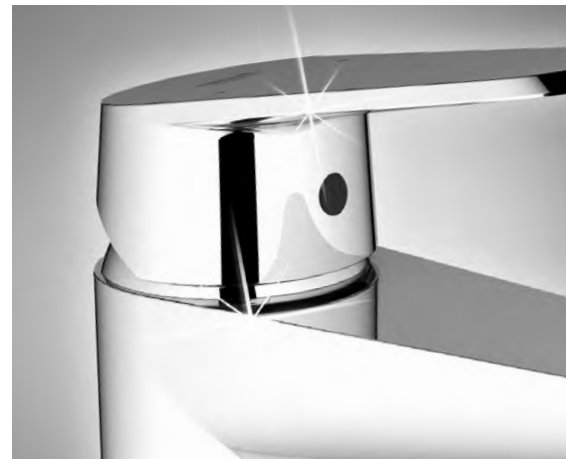

**GROHE SilkMove®**  
Smoothest handling for effortless precision and ultimate comfort for a lifetime.

**GROHE StarLight®**  
Made-to-last surfaces ranging from precious matt to shiny like a diamond.

**GROHE DreamSpray®**  
Innovative quality showers for luxurious revitalisation and wellbeing.