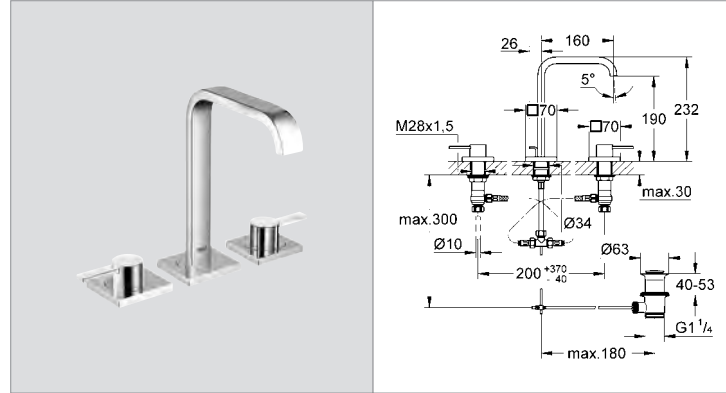

Ref.No. EAN code Colour Retail Guide Price (£)

20 188 000 4005176875724 **chrome 527.97**
Allure
Three-hole basin mixer 1/2"
ceramic headparts 1/2", 90°
GROHE StarLight® chrome finish
spout with mousseur
pressure-proof, flexible connection hoses
between spout and side valves
pop-up waste set 1 1/4"
flow limiter 8 l/min.
min. recommended pressure 1.0 bar