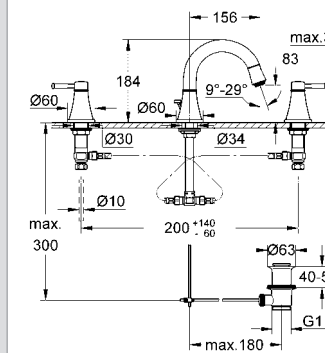

20 417 000	4005176930553	chrome	388.12
20 417 IGO	4005176930560	chrome/gold	505.25

Grandera
Three-hole basin mixer 1/2"
valves hot/cold with headparts 1/2" - 90°
GROHE StarLight® chrome finish
GROHE EcoJoy® technology for less water and perfect flow
GROHE AquaGuide® adjustable mousseur 5.7 l/min
low spout
pressure-proof, flexible connection hoses between spout and side valves
pop-up waste set 1 1/4"
min. recommended pressure 1.0 bar