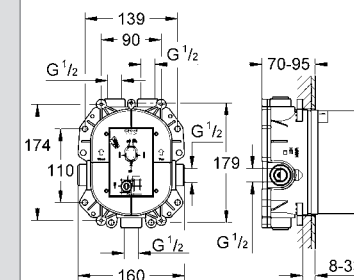

NEW

35 050 000	4005176982064		263.99

GROHE Rapido T
Universal Thermostatic mixer for concealed intallation
TMV2 compliant product
for use with bath-, shower- and central-mixer
without finishing trim set
easy to install, premounted and tested unit
GROHE TurboStat® compact cartridge
with wax thermoelement
two top outlets 1/2", lockable
bottom outlet 1/2" - can only be used
with separate stopvalve
safe to install, stable built-in-box and
protective cap
fixation options for solid walls and dry
cladding
wall sealing
Aquadimmer-diverter for bath mixer or
stopvalve for shower mixer in finishing
trim set
body in DR-brass
built-in non return valve
and dirt strainers
GROHE EcoJoy® technology for
less water and perfect flow
min. recommended pressure 1.0 bar