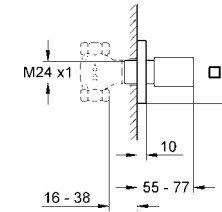

Ref.No.	EAN code	Colour	Retail Guide Price (£)
19 910 000	4005176906602	chrome	52.27

Eurocube
Concealed stop-valve trim
for concealed valves, 1/2", 3/4"
without concealed body
installation depth adjustable
16-80 mm
metal handle
Sliding escutcheon with wall sealing
20-80 mm