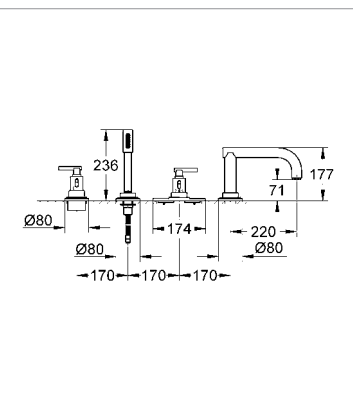

GROHE ATRIO JOTA

Ref.No. EAN code Colour Retail Guide Price (£)

19 142 000 4005176237591 chrome 895.11

Atrio
4-hole bath combination trim set
for installation under tiled surround
without baseframe
set for final installation (for 34 086)
bath inlet with mousseur
Sena handshower
metal shower hose 2000 mm
Aquadimmer handle
temperature scale handle with
GROHE SafeStop safety stop at 38°C
with Jota handle
GROHE StarLight® chrome finish
hand shower Sena Stick (28 034 000)
min. recommended pressure 1.0 bar

34 086 000 4005176249679 1,860.15