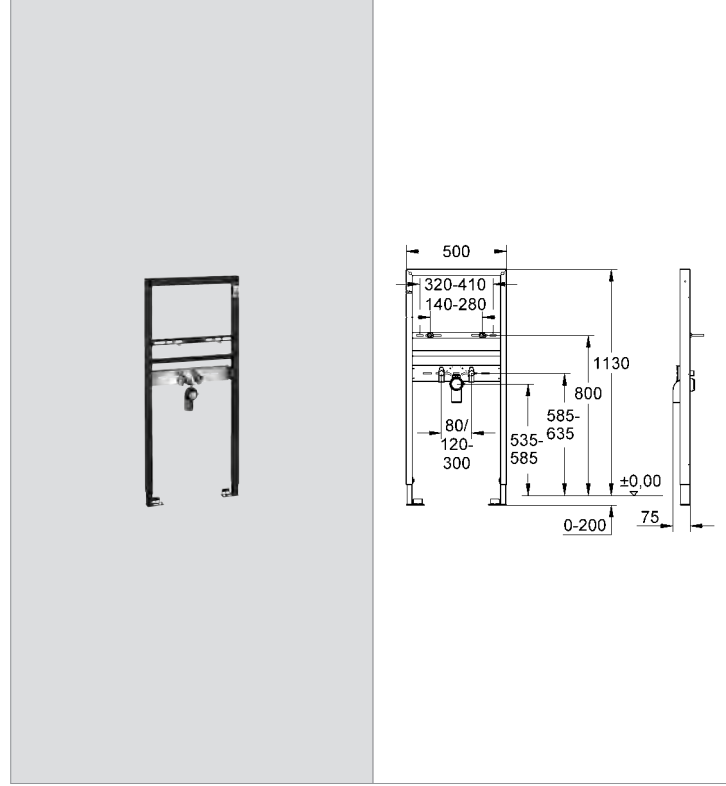

38 554 001 4005176863806 **184.45**

Rapid SL for basin
for single hole installation
1.13 m installation height
for on-the-wall installations or studded walls
powder coated steel frame, self-supporting for dry-cladding, completely pre-assembled with fixed connections for single or series installation
quick adjustment, lockable
fixing material
TÜV approved
wash basin fixing bolts with fixing device for ceramic
variable distance of fixing bolts
PE-outlet bend 50 mm dia
seal Ø 32 mm
2 noise protected fitting connections 1/2"
without front wall brackets
38 558 00M (pair)