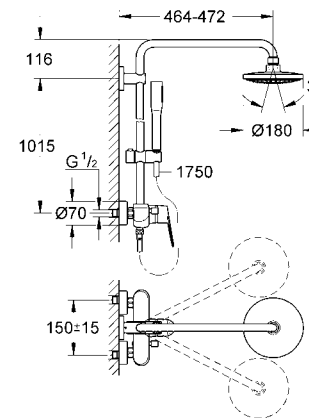

18 349 L02 4005176894336 63.83

Eurodisc Cosmopolitan
Plastic tray
for 33 569 002

23 058 002 4005176887741 chrome 580.42

Eurodisc Cosmopolitan System 180
Shower system with single lever for wall mounting
horizontal swivable 450 mm projection shower arm
exposed single-lever shower mixer
with diverter
allows change between:
head shower Euphoria Cosmopolitan (27 492 000)
with ball joint, rotation angle ± 15°
Euphoria Cosmopolitan hand shower (27 400 000)
adjustable in height with gliding element (12 140 000)
Silverflex shower hose 1750 mm (28 388 000)
minimum flow rate 7 l/min.
GROHE EcoJoy® technology for less water and perfect flow
GROHE SilkMove
GROHE DreamSpray® perfect spray pattern
GROHE StarLight® chrome finish, **min. recommended pressure 1.0 bar**