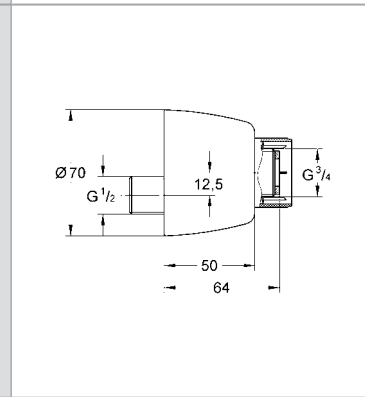

Inlet bulkhead unions, pair
Externally threaded, rosette

12 051 000	4005176213588	chrome	36.17