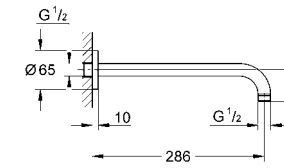

Ref.No.	EAN code	Colour	Retail Guide Price (€)
28 576 000	4005176274022	chrome	65.04
28 576 KSO	4005176842122	velvet black	98.77
28 576 LSO	4005176842139	moon white	98.77

GROHE Ondus
Shower arm 286 mm
metal
connection thread 1/2"
can be used for all Rainshower head
showers except Rainshower Jumbo
GROHE StarLight® chrome finish