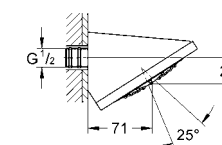

GROHE RAINSHOWER® F-SERIES

Ref.No.	EAN code	Colour	Retail Guide Price (£)

27 253 000	4005176856365	chrome	126.05

Rainshower® F-Series 5"
Head shower 1 spray
wall mounted
127 x 127 mm
flow straightener with ball joint
(± 12.5° rotatable)
GROHE DreamSpray® perfect spray pattern
GROHE FlowBalance flow regulating screw
connection thread with pre-assembled
sealing
SpeedClean anti-limescale system
GROHE StarLight® chrome finish
min recommended pressure 1.0 bar