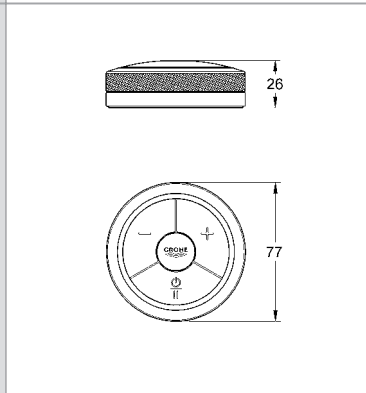

Digital Controller
Remote Controller for bath or shower
additional multifunctional operating unit
- Wireless technology
- Temperature and flow control
- Pause-function
- Memory function
- LED ring
GROHE StarLight® chrome finish

36 078 000	4005176856532		56.81