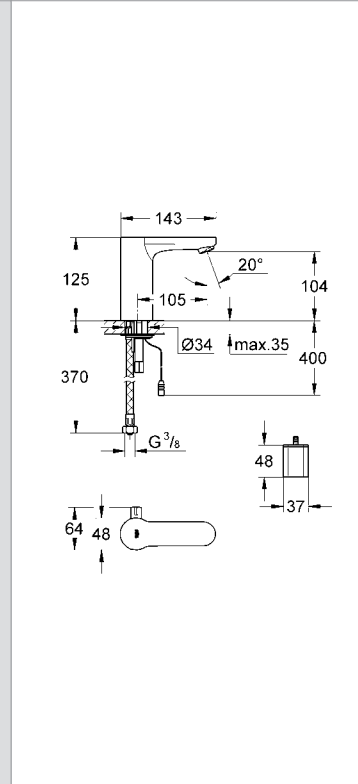

GROHE EUROSMART COSMOPOLITAN E

Ref.No.	EAN code	Colour	Retail Guide Price (£)
36 327 000	4005176896637	chrome	345.28

Eurosmart Cosmopolitan E
Infra-red electronic basin mixer
battery supply
6V lithium-battery, type CR-P2
monobloc installation
GROHE StarLight® chrome finish
GROHE EcoJoy® technology for less water and perfect flow
external battery
rapid installation system
safety stop after 60 sec.
multistage battery status display
functions to activate with remote control 36 206 and with IR sensor:
automatic flushing after 1 or 3 days
without use
thermal disinfection for 3,5 or 11 min
mixing device with hot water stop-valve
adjustable
6.0 l/min flow rate
flexible connection hoses with non-return valve 3/8"
dirt strainer
CE approved
min. recommended pressure 1.0 bar

36 331 000	4005176896675	chrome	356.65
ditto, Pop Up Waste Version			

36 338 000	4005176896743		78.68