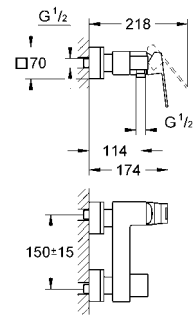

23 145 000	4005176901270	chrome	217.66

Eurocube
Single-lever shower mixer 1/2"
wall mounted
metal lever
GROHE SilkMove® 46 mm ceramic cartridge
GROHE StarLight® chrome finish
adjustable flow rate limiter
shower bottom outlet 1/2" with
integrated non return-valve
covered S-unions
optional temperature limiter ref. no. 46 375 000
protected against backflow
min. recommended pressure 1.0 bar