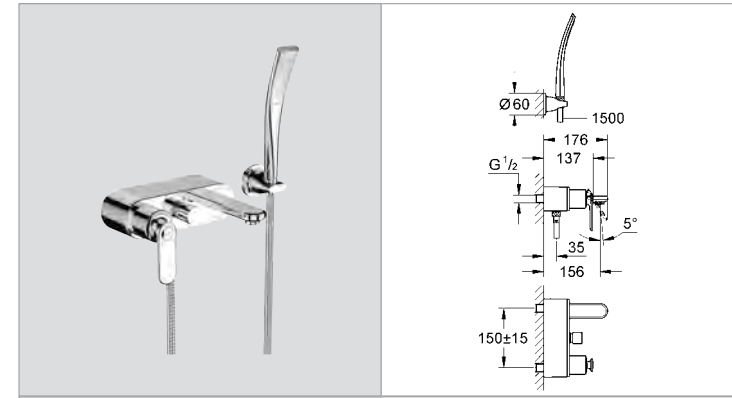

32 196 000   **4005176861055**   **chrome**   **872.38**

Veris
Single-lever bath/shower mixer 1/2"
wall mounted
GROHE SilkMove® 46 mm ceramic cartridge
GROHE StarLight® chrome finish
adjustable flow rate limiter
automatic diverter: bath/shower
integrated non-return valve
in the shower outlet 1/2"
flat wall installation with covered unions
protected against backflow
GROHE hand shower 27 184
GROHE hand shower holder 27 188
shower hose 1500 mm (28 143)
min recommended pressure 1.0 bar