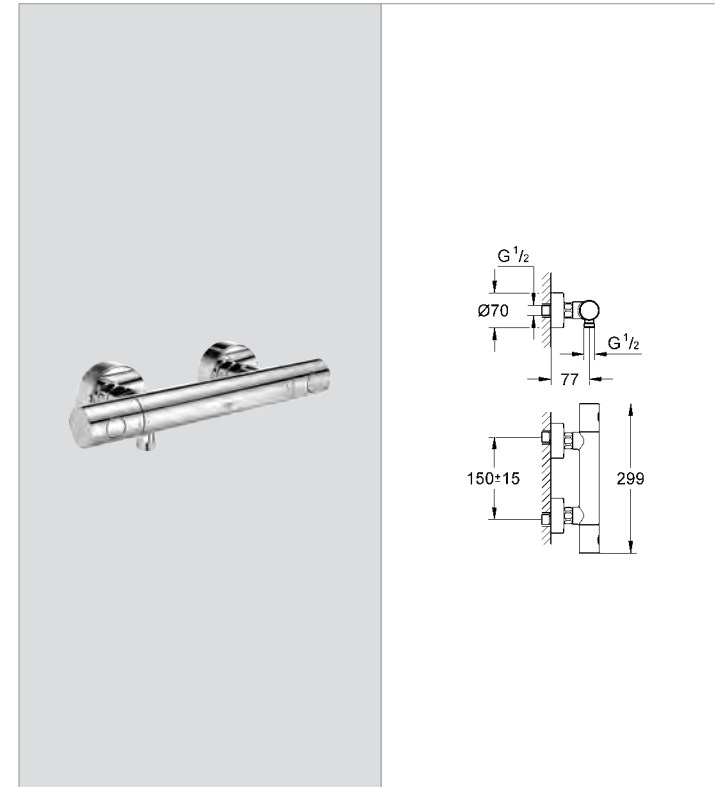

GROHE GROHTHERM 1000 COSMOPOLITAN

Ref.No.	EAN code	Colour	Retail Guide Price (£)

34 065 000	4005176859670	chrome	255.24

Grotherm 1000 Cosmopolitan Thermostatic shower mixer 1/2"
wall mounted
GROHE TurboStat® compact cartridge with wax thermoelement
integrated mixed water shut off
ceramic headpart 1/2", 180°
volume handle with **GROHE EcoButton** (economy button with individually adjustable economy stop)
GROHE SafeStop safety button at 38°C
shower bottom outlet 1/2"
built-in non return valves
dirt strainers
S-unions
metal escutcheons
protected against backflow
GROHE EcoJoy® technology for less water and perfect flow
GROHE StarLight® chrome finish
max. pressure differential 5:1
min recommended pressure 1.0 bar

34 268 000	4005176860294	chrome	245.98

Ditto, without s-unions