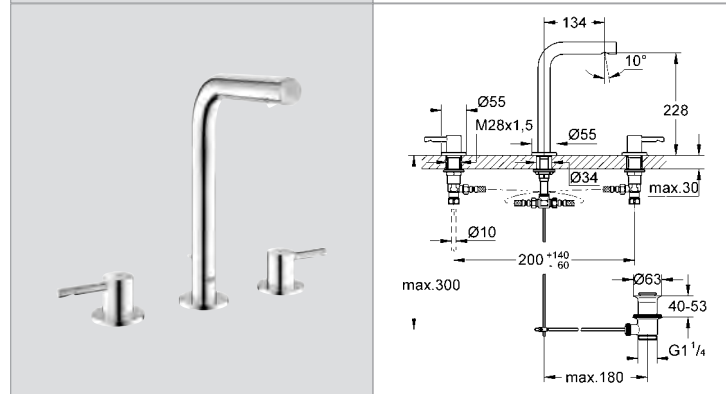

20 299 000 4005176896415 chrome 306.82
Essence
Three-hole basin mixer 1/2"
high tubular spout
integrated mousseur
GROHE StarLight® chrome finish
ceramic headparts 1/2", 90°
pop-up waste set 1 1/4"
rapid installation system
pressure-proof, flexible connection hoses
between spout and side valves
min. recommended pressure 1.0 bar