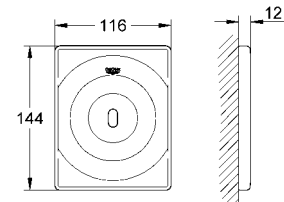

GROHE URINAL ELECTRONIC

Ref.No.	EAN code	Colour	Retail Guide Price (£)
37 336 001	4005176929540	chrome	426.65

Tectron Surf
Infra-red electronic for Urinal
set for final installation
for Rapido U
with transformer 230 V AC, 50-60 Hz, 6 V DC
flow pressure min 0.5 bar
operating pressure max 10 bar
CE-approved
infra-red control
7 pre-set programs
with 24/72 hours autoflush
time or user dependent
with cleaning mode
additional functions by remote control 36 206 000:
adjustable flow time by hand or remote
adjustment reflection range by remote
cartridge with solenoid valve and dirt strainer
front plate 116 x 144 mm
GROHE StarLight® chrome finish