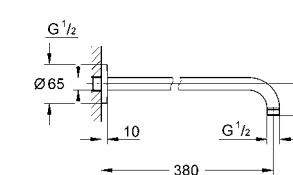

28 361 000 4005176295157 chrome 100.18

Rainshower®
Shower arm, 380 mm
connection thread 1/2"
GROHE StarLight® chrome finish
can be used for all Rainshower® head
showers except Rainshower® Jumbo