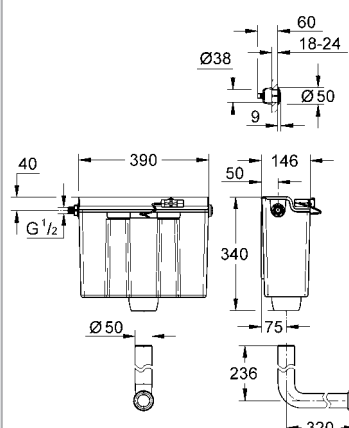

39 054 000 4005176936289 75.26

Concealed flushing cistern
6 l / 3 l
Dual Flush
water supply from left/right or back
insulated against condensation
acoustic group I
round push button actuation Ø 50 mm with Eco button
actuation from front, top, left or right
for walls 18 -24 mm thickness
bowden cable 0.5 m length
for more flexibility in push button position
fixing brackets
flush pipe
WC inlet connector
GROHE StarLight® chrome finish
GROHE EcoJoy® technology for less water and perfect flow
min. recommended pressure 0.2 bar

NEW