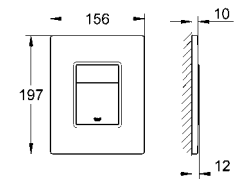

38 859 XG0 4005176878312 black graphics 89.33

Skate Cosmopolitan
WC wall plate
with printed graphics
for dual flush or start & stop actuation
for pneumatic drop valve AV1
for vertical and horizontal installation
156 x 197 mm
made of ABS