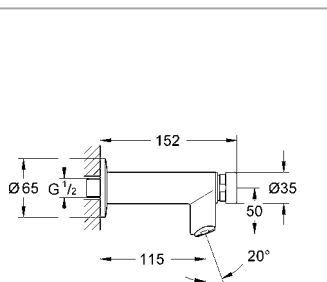

Euroeco Cosmopolitan T
Self-closing pillar tap 1/2"
wall mounted
marking: blue/red
recommended pressure 0.5 - 6.0 bar
flow time adjustable to 7, 15 and 30 sec.
adjusted ex factory to 7 sec.
flow limiter 7.5 l/min
escutcheon
GROHE EcoJoy® technology for less water and perfect flow
GROHE StarLight® chrome finish
min. recommended pressure 1.0 bar

36 267 000	4005176893155	chrome	81.12