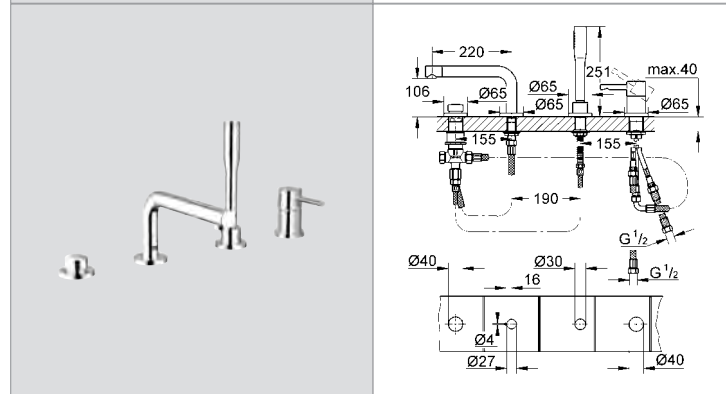

19 578 000 4005176889806 chrome 737.77
Essence
4-hole single-lever bath combination
GROHE StarLight® chrome finish
GROHE SilkMove® 46 mm ceramic cartridge
pre-assembled spout fixing
OHM operating element
diverter bath/shower
hand shower 27 400 000, metal shower hose 2000 mm
flexible connection hoses
connection for shower hose
protected against backflow
without baseframe
max. pressure differential 5:1
fixed spout
min. recommended pressure 1.0 bar

Ref.No. EAN code Colour Retail Guide Price (£)