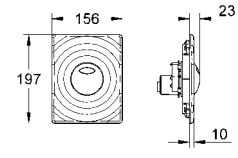

38 861 000 4005176832284 chrome 65.91
38 861 SH0 4005176832307 alpine white 56.99
38 861 P00 4005176832291 matt chrome 65.91

Surf
WC wall plate
for vertical and horizontal installation
156 x 197 mm
made of ABS
GROHE StarLight® chrome finish