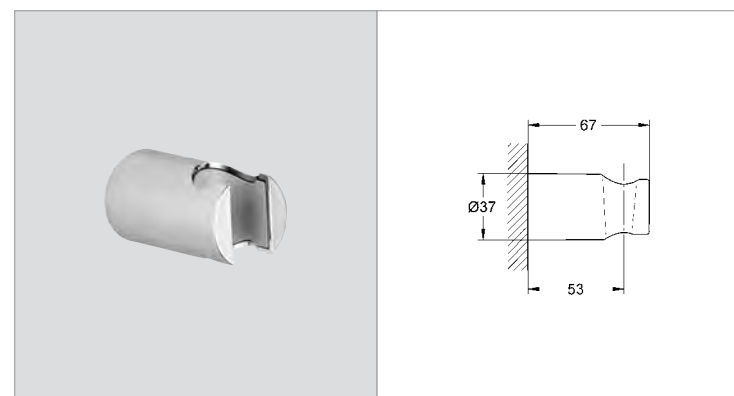

GROHE RAINSHOWER® ACCESSORIES

Ref.No. EAN code Colour Retail Guide Price (£)

27 056 000 4005176830440 chrome 25.52

Rainshower®
Wall hand Shower holder
not adjustable
without escutcheon
GROHE StarLight® chrome finish