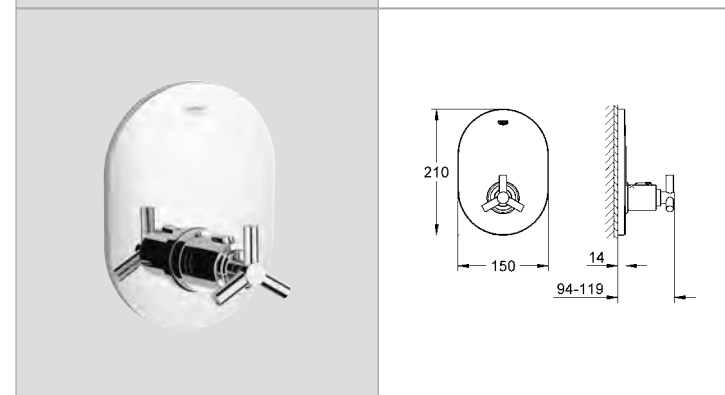

19 392 000 4005176831256 chrome 286.71
Atrio
Trim for thermostatic shower valve without concealed body
set for final installation for 35 500 000 / 35 050 000
GROHE StarLight® chrome finish
GROHE SafeStop safety button at 38°C
covered fixing with Ypsilon handle