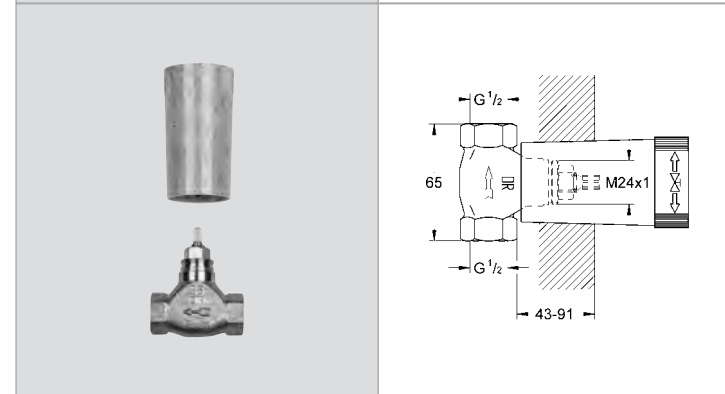

# GROHE RAPIDO C

Ref.No. EAN code Colour Retail Guide Price (£)

**29 805 000 4005176504884 75.35**  
**Concealed valve 1"**  
 with pre-installed headpart 1"  
 short spindle  
 protection sleeve  
 threaded union 1"  
 DR-brass