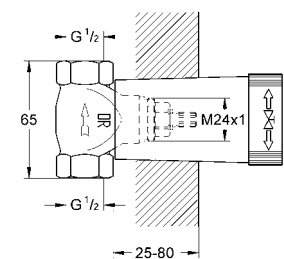

GROHE ATRIO YPSILON

Ref.No.	EAN code	Colour	Retail Guide Price (£)
29 811 000	4005176062711		44.23

Concealed stop valve 1/2"
preassembled ceramic headpart 1/2"
180°
threaded union 1/2"
installation depth adjustable
25 - 80 mm
DR-brass
min recommended pressure 1.0 bar
clockwise closing

29 813 000	4005176062735		67.30