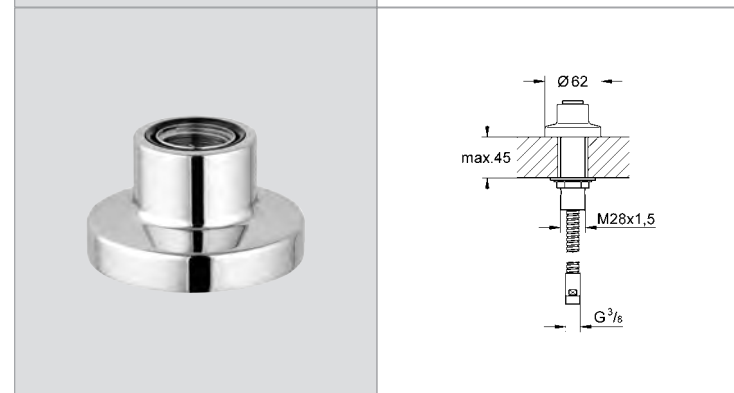

27 151 000 4005176837012 chrome 101.05

Pull-out shower
for bath rim installation and under
tiled surround
Lead-through for shower hose
shower hose 1/2" x 3/8",
2000 mm (28 158 000)
**The pull-out shower assembly can be
combined with all hand showers!**
GROHE StarLight® chrome finish