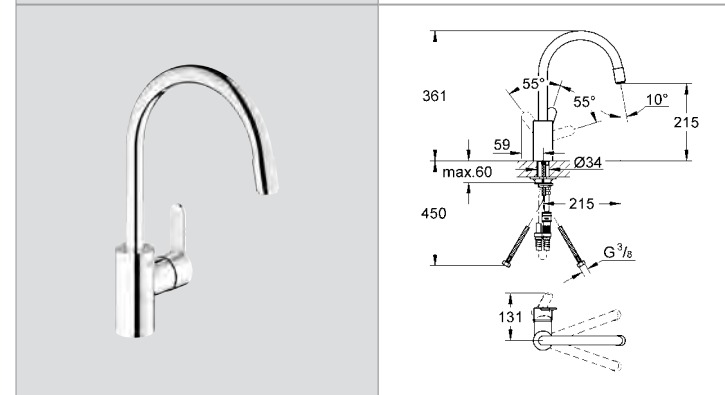

31 126 002 4005176886645 chrome 199.30
Eurostyle Cosmopolitan Sink mixer 1/2"
high spout
monobloc installation
GROHE SilkMove® 35 mm ceramic cartridge
GROHE StarLight® chrome finish
adjustable flow rate limiter
swivel tubular spout
selectable swivel area : 0° / 150° / 360°
pull out mousseur spout
flexible connection hoses
protected against backflow
rapid installation system
min. recommended pressure 1.0 bar