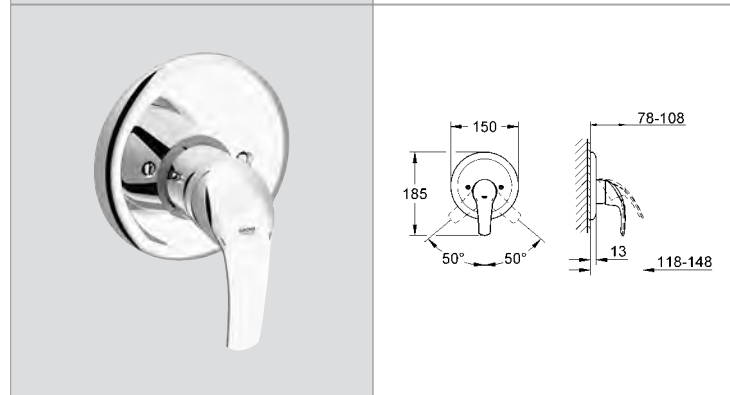

19 451 001   **4005176827488**   **chrome**   **91.79**

Eurosmart
Single-lever shower mixer trim without concealed body
set for final installation for 35 501 000
metal lever
GROHE StarLight® chrome finish