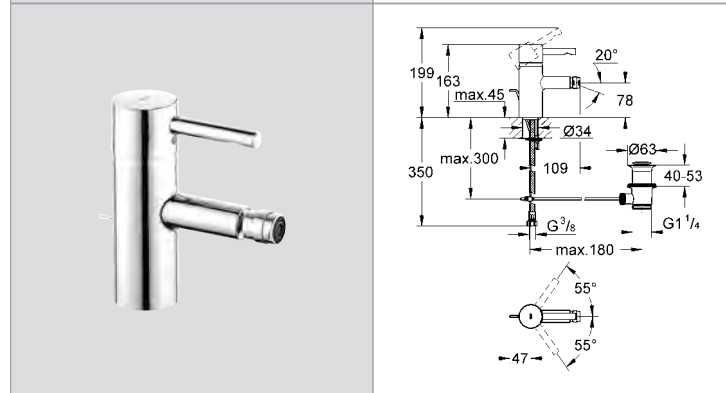

33 603 000 4005176816499 chrome 159.27
Essence
Bidet mixer 1/2"
monobloc installation
GROHE SilkMove® 35 mm ceramic cartridge
adjustable flow rate limiter
ball-joint mousseur
flexible connection hoses
pop-up waste set 1 1/4"
rapid installation system
covered lever fixing
GROHE StarLight® chrome finish
min. recommended pressure 1.0 bar