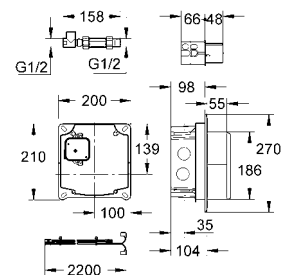

36 264 000	4005176888250		251.75

Roughing-in set for infra-red electronic
Allure E 36 235, Europlus E 36 042, Essence E 36 252 for installation with pre-mixed or cold water installation box for water group with protecting block installation box for infra-red sensor with protecting block connecting box for mains supply 230 V water group with stop valve and flush elbow