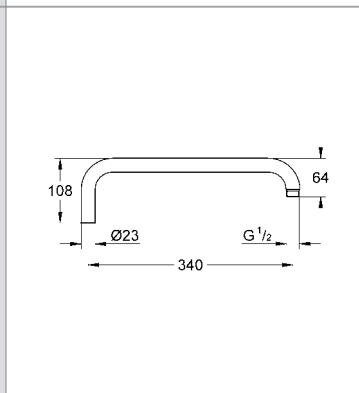

Rainshower
Shower arm for shower systems
metal
projection 340 mm
distance from wall 390 mm
connection thread 1/2"
GROHE StarLight chrome finish
suitable for all GROHE shower systems