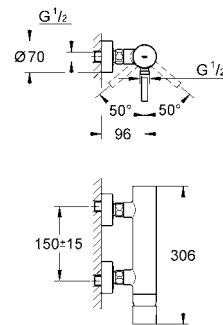

33 636 000	4005176816536	chrome	212.41

Essence
Single-lever shower mixer 1/2"
wall mounted
GROHE SilkMove® 46 mm ceramic cartridge
adjustable flow rate limiter
shower bottom outlet 1/2"
integrated non-return valve
S-unions
covered lever fixing
GROHE StarLight® chrome finish
min. recommended pressure 1.0 bar