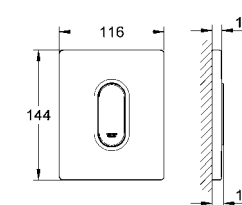

Arena Cosmopolitan Actuation plate
manual activation for urinal
set for final installation
116 x 144 mm
mechanical functional cartridge
GROHE StarLight® chrome finish
flow pressure min 0.5 bar
operating pressure max 6 bar
1.0 - 6.0 adjustable