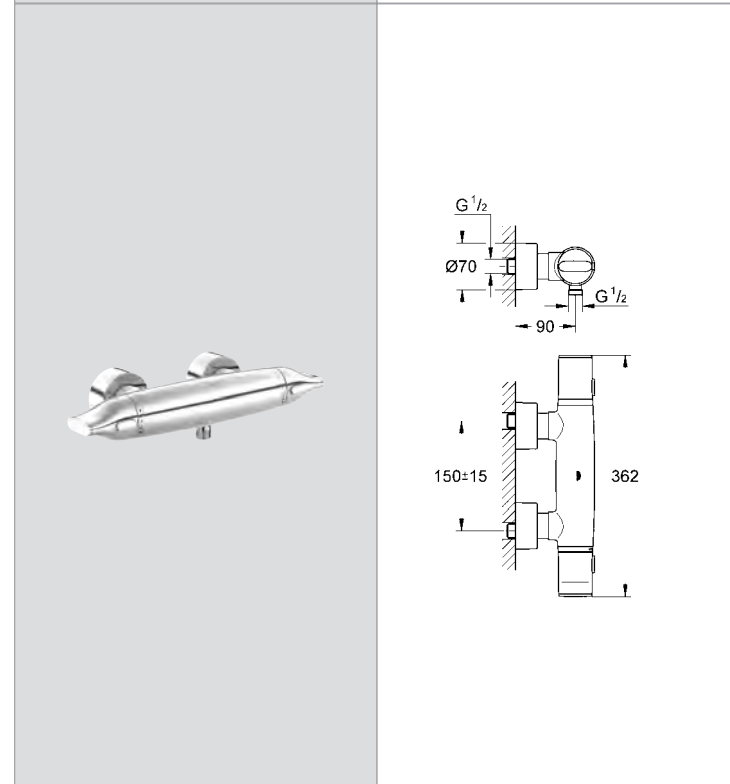

34 258 000	4005176838163	chrome	433.08
34 258 KSO	4005176839702	velvet black	536.72

GROHE Ondus
Thermostatic shower mixer
wall mounted
GROHE CoolTouch® safety housing
GROHE TurboStat® compact cartridge
with wax thermoelement
ceramic headpart 1/2", 180°
volume handle with **GROHE EcoButton**
(economy button with individually
adjustable economy stop)
GROHE SafeStop safety button at 38°C
shower bottom outlet 1/2"
covered S-unions
protected against backflow
GROHE StarLight® chrome finish
max. pressure differential 5:1
min. recommended pressure 1.0 bar