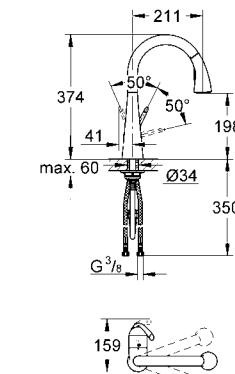

32 294 SD1 4005176932397 stainless steel 511.65
32 294 001 4005176932380 chrome 411.65

Zedra
Sink mixer 1/2"
monobloc installation
swivel tubular spout
swivel area 360°
adjustable flow rate limiter
pull-out dual spray control - switches back and forth between regular flow and spray
automatic return
integrated non-return valve
locking diverter: mousseur/**SpeedClean** shower jet
automatic return to mousseur
flexible connection hoses
rapid installation system
protected against backflow
SpeedClean anti-limescale system
GROHE SilkMove® 46 mm ceramic cartridge
GROHE StarLight® chrome finish
GROHE RealSteel® product material
(stainless steel body)
projection 211 mm
min. recommended pressure 1.0 bar