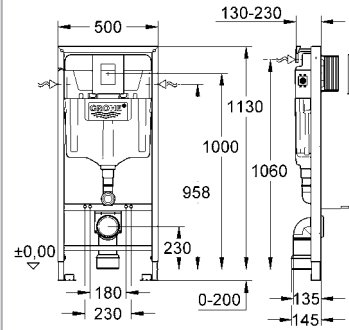

GROHE RAPID SL WC

Ref.No.	EAN code	Colour	Retail Guide Price (£)
38 772 001	4005176863288		322.56

Rapid SL 3 in 1 set for WC
flushing cistern GD 2
with small maintenance access
1.13 m installation height
for on-the-wall installations or studded walls
powder coated steel frame, self-supporting
for dry-cladding, completely pre-assembled
with fixed connections, for single or series installation
quick adjustment, lockable
fixing material, TÜV approved, 2 WC fixing bolts
fixing device for ceramic
distance of fixing bolts 180/230 mm
outlet bend Ø 80 mm, depth adjustable
reducer Ø 80/100 mm
inlet and outlet connecting set
adjustment ex factory 6 l and 3 l
pneumatic discharge valve offering 3 modes of operation:
dual flush or start/stop or non-interruptible
water supply from left/right or back
insulated against condensation
½" water supply connection including integrated
angle valve and push fit flexible hose union
no tools required for the installation
of the inspection shaft incl. protection
during construction phase,
for vertical or horizontal use
accessories for on-the-wall installation
including wall plate Skate Cosmopolitan
for dual flush or start & stop actuation
for vertical and horizontal installation
156 x 197 mm, chrome, made of ABS
GROHE StarLight® chrome finish