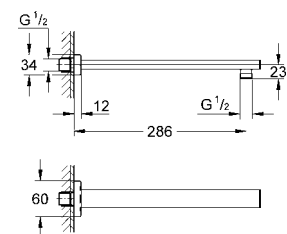

27 709 000 4005176909092 chrome 90.38

Rainshower®
Shower arm 286 mm
metal
connection thread 1/2"
GROHE StarLight® chrome finish