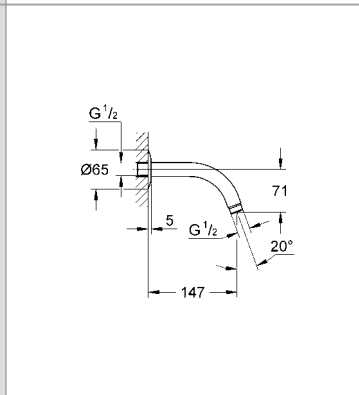

**Relaxa**  
Shower arm 147 mm  
connection thread 1/2"  
escutcheon  
**GROHE StarLight®** chrome finish