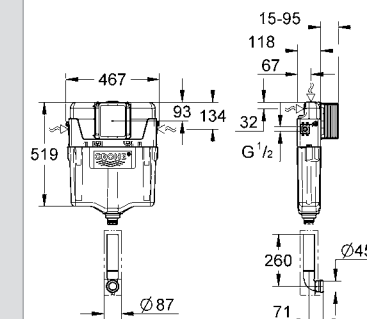

38 661 000	4005176294907		177.45

WC concealed cistern
adjustment ex factory 6 l and 3 l
with small maintenance access
pneumatic discharge valve offering 3 modes of operation:
dual flush or start/stop or non-interruptible
connection from left/right/back or top
low noise (group I acc. to
German Noise Specification)
DIN approved
insulated against condensation
1/2" water supply connection including integrated
angle valve and push fit flexible hose union
no tools required for the installation
of the inspection shaft incl. protection
during construction phase,
for vertical or horizontal use
flush pipe insulated against condensation
GROHE EcoJoy® technology for less water
and perfect flow
fixing brackets
without inlet connector 37 489
without wall plate/actuation