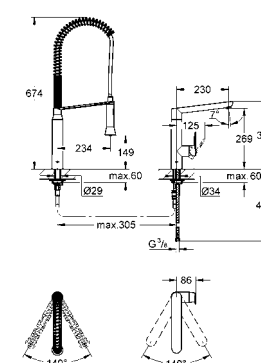

32 948 000	4005176879791	chrome	980.77
32 948 DC0	4005176879807	supersteel	1,376.61

K7 Sink mixer 1/2"
GROHE SilkMove® 35 mm ceramic cartridge
GROHE StarLight® chrome finish
metal lever
swivel cast spout
SpeedClean mousseur
swivel area 140°
flexible connection hoses
rapid installation system
diverter: mousseur/shower jet
min. recommended pressure 1.0 bar