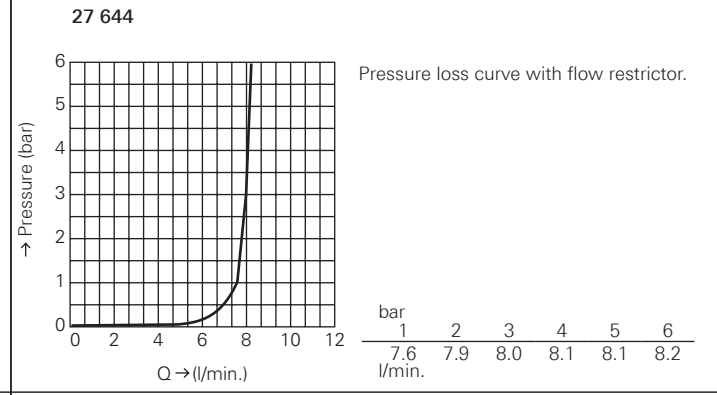

GROHE FLOW CHARTS

GROHE FLOW CHARTS