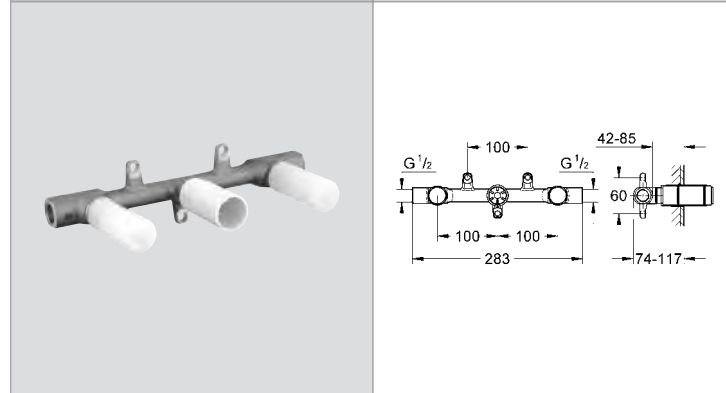

29 025 000 4005176841927 **211.54**
Two-handle basin mixer
concealed body, 1/2"
for 3-hole basin mixer
wall installation
without finishing trim set
DR-brass
Installation depth 43 - 85 mm
min. recommended pressure 1.0 bar