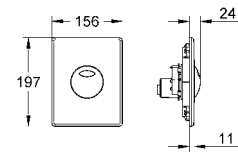

38 862 000 4005176832314 chrome 65.91
38 862 SH0 4005176832338 alpine white 56.99
38 862 P00 4005176832321 matt chrome 65.91

Skate
WC wall plate
for vertical and horizontal installation
156 x 197 mm
made of ABS
GROHE StarLight® chrome finish