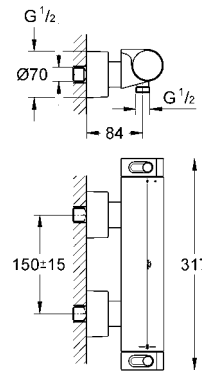

GROHE GROHTHERM 2000 NEW

Ref.No.	EAN code	Colour	Retail Guide Price (£)
34 169 001	4005176926518	chrome	261.37

Grohtherm 2000 NEW
Thermostatic shower mixer 1/2"
wall mounted
GROHE CoolTouch® safety housing
GROHE StarLight® chrome finish
GROHE TurboStat® compact cartridge with wax thermoelement
GROHE EcoJoy® technology for less water and perfect flow
integrated mixed water shut off
ceramic headpart 1/2", 180°
volume handle with **GROHE EcoButton** (economy button with individually adjustable economy stop)
GROHE SafeStop safety button at 38°C
shower bottom outlet 1/2"
built-in non return valves
dirt strainers
covered S-unions
protected against backflow
min. recommended pressure 1.0 bar

34 170 001	4005176926471	chrome	250.88
Ditto, without s-unions			
34 469 001	4005176926396	chrome	284.97
Ditto, with GROHE EasyReach® Tray