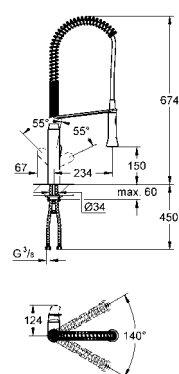

GROHE KITCHEN FITTINGS

Ref.No.	EAN code	Colour	Retail Guide Price (£)
32 950 000	4005176879838	chrome	678.33
32 950 DC0	4005176879845	supersteel	776.23

K7 Sink mixer 1/2"
monobloc installation
GROHE SilkMove® 35 mm ceramic cartridge
GROHE StarLight® chrome finish
metal lever
swivel area 140°
flexible connection hoses
rapid installation system
diverter: mousseur/shower jet
professional spray
swivel spout
automatic return to mousseur
adjustable flow rate limiter
protected against backflow
min. recommended pressure 1.0 bar