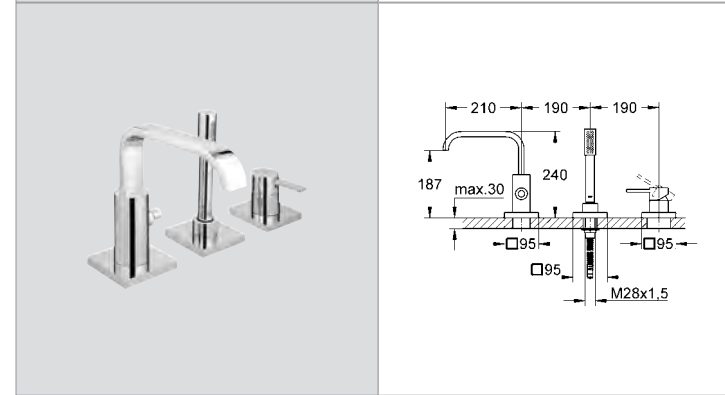

19 316 000 4005176821783 **chrome 1,007.00**
Allure
3-hole single-lever bath combination
OHM operating element
bath inlet with automatic diverter
bath/shower
hand shower (28 034 000)
metal shower hose 2000 mm
without baseframe
trim set for 33 339
min recommended pressure 1.0 bar