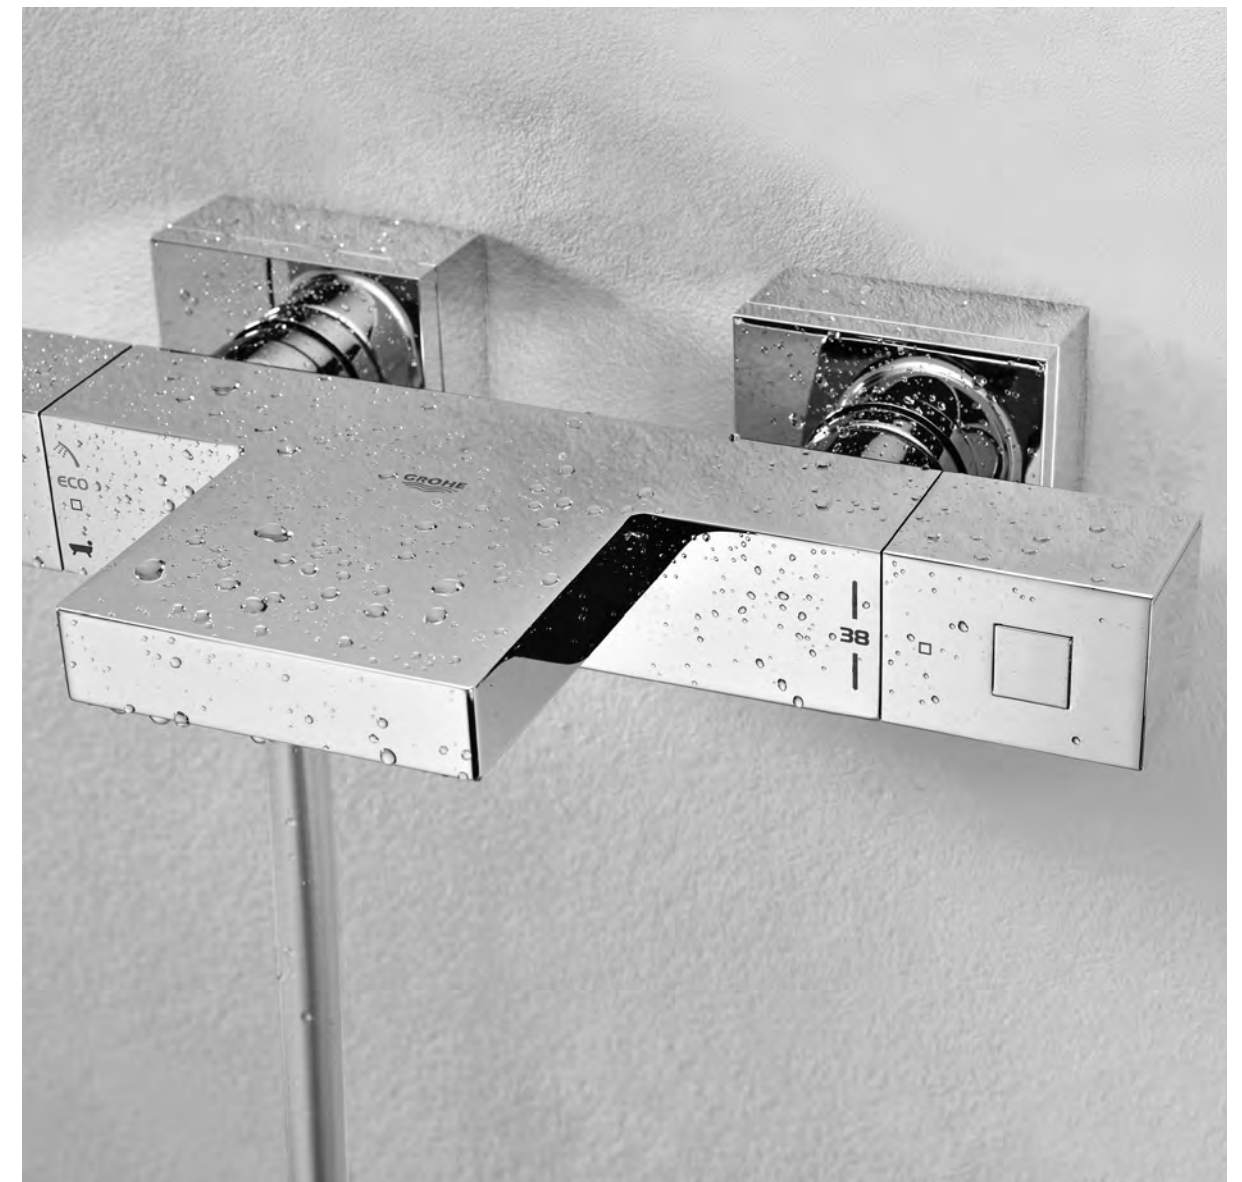

GROHE GROHTHERM CUBE