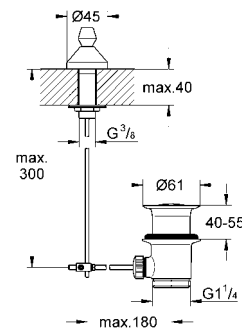

GROHE SPOUTS AND WASTES

Ref.No.	EAN code	Colour	Retail Guide Price (£)
28 910 000	4005176603846	chrome	49.50

Pop-up waste set 1 1/4"
for basin/bidet fittings

28 900 000	4005176603822	chrome	77.16

Pop-up waste set 1 1/4"
for basins
GROHE StarLight® chrome finish