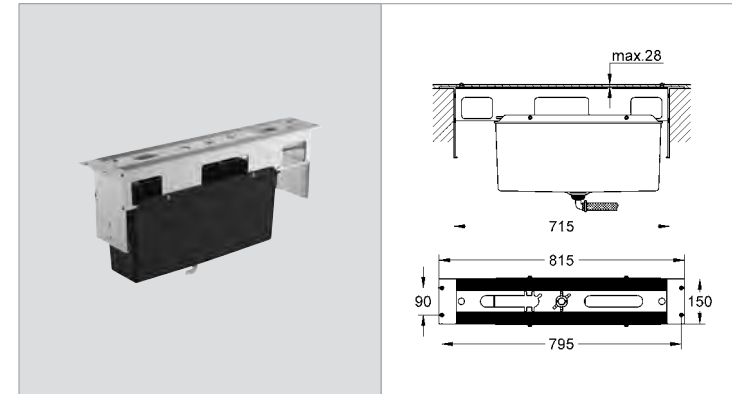

29 037 000 4005176865749 699.31
4/5-hole bath combination (optional)
baseframe for installation
under tiled surround
base frame
drainage box with
integrated outlet for splash water