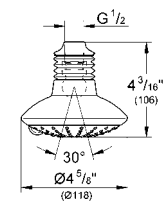

GROHE EUPHORIA HEAD SHOWERS

	Ref.No.	EAN code	Colour	Retail Guide Price (£)
	27 270 000	4005176860331	chrome	52.80
	27 246 00E	4005176890901	chrome	52.80
	27 235 000	4005176854262	chrome	58.04
	27 236 000	4005176854279	chrome	63.29
	28 576 000	4005176274022	chrome	65.04