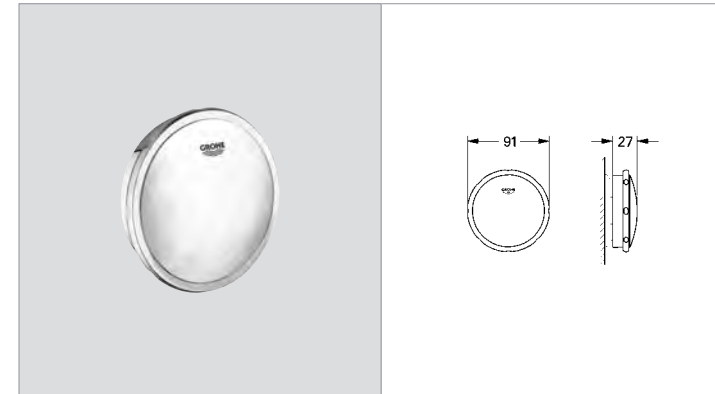

GROHE SPOUTS AND WASTES

Ref.No.	EAN code	Colour	Retail Guide Price (£)

19 025 000	4005176209154	chrome	37.67
19 025 KSO	4005176842016	velvet black	50.70
19 025 LSO	4005176842023	moon white	50.70

Talento
Waste and overflow set for baths
set for final installation
escutcheon
waste plug
fixing set
GROHE StarLight® chrome finish
in combination with Talento 28 939 & 28943