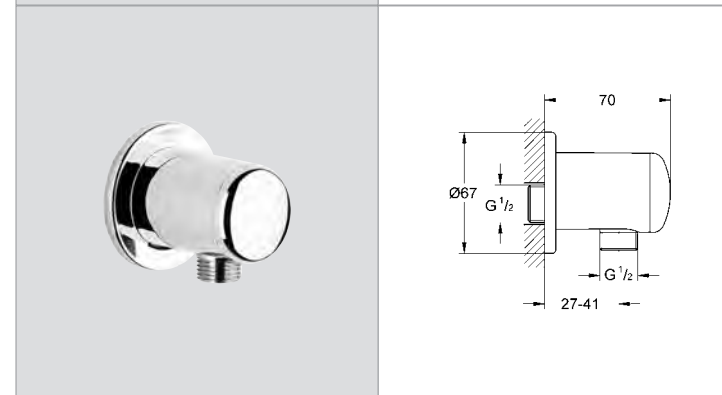

28 671 000 4005176103070 chrome 32.70

Relexa
Shower outlet elbow, 1/2"
male thread
suitable for the Relexa plus handsprays
Single (28 212)
Exquisit (28 215)
GROHE StarLight® chrome finish