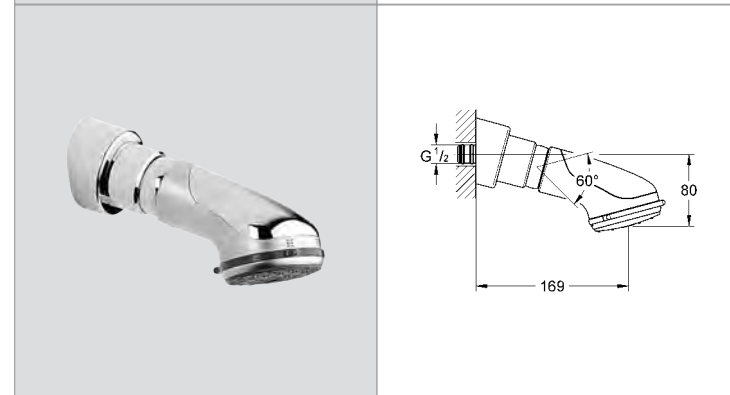

45 296 000 4005176055065 **chrome** 25.67  
**Relexa**  
**Swivel hose connector**  
 to prevent hose twisting  
**GROHE StarLight®** chrome finish

28 189 000 4005176075650 **chrome** 194.05  
**Avensys Shower**  
**Head shower 2 sprays**  
 Turbo Jet (normal spray hard)/Normal (full shower spray)  
**GROHE StarLight®** chrome finish  
**GROHE DreamSpray®** perfect spray pattern  
**SpeedClean** anti-limescale system  
 integral arm  
 with ball joint  
 connection thread with pre-assembled sealing  
**Min. recommended pressure 0.1 bar**