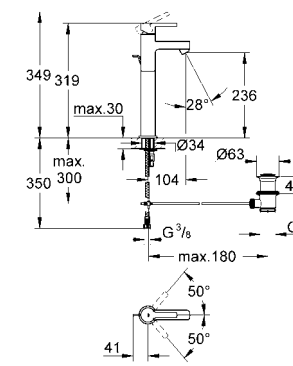

32 109 000 4005176820687 chrome 203.67

Lineare
Basin mixer 1/2"
small version
monobloc installation
28 mm ceramic cartridge
with **GROHE SilkMove®**
mousseur
pop-up waste set 1 1/4"
flexible connection hoses
rapid installation system
GROHE StarLight® chrome finish
min. recommended pressure 1.0 bar

Ref.No. EAN code Colour Retail Guide Price (£)

32 250 000 4005176832390 chrome 294.58

Lineare
Basin mixer 1/2"
for free-standing basins
monobloc installation
28 mm ceramic cartridge
with **GROHE SilkMove®**
GROHE StarLight® chrome finish
mousseur
pop-up waste set 1 1/4"
flexible connection hoses
rapid installation system
min. recommended pressure 1.0 bar