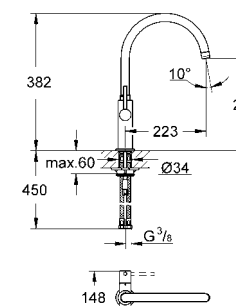

30 190 000	4005176914119	chrome	220.28

Ambi Cosmopolitan
Two handle sink mixer 1/2"
monobloc installation
ceramic headpart
with lever handles
GROHE StarLight® chrome finish
swivel tubular spout
selectable swivel area : 0° / 150° / 360°
mousseur
flexible connection hoses
rapid installation system
no backsplash, lever opens to the front
min. recommended pressure 0.4 bar