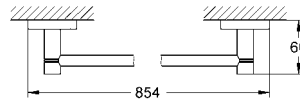

40 386 000	4005176844737	chrome	65.56

Essentials
Towel rail
800 mm
GROHE StarLight® chrome finish