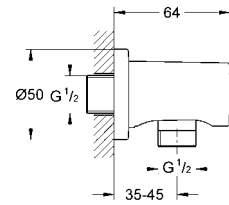

GROHE SHOWER ACCESSORIES

Ref.No. EAN code Colour Retail Guide Price (£)

27 057 000 4005176830457 **chrome** 45.80

Rainshower®
Shower outlet elbow, 1/2"
male thread
with round escutcheon
protected against backflow
GROHE StarLight® chrome finish