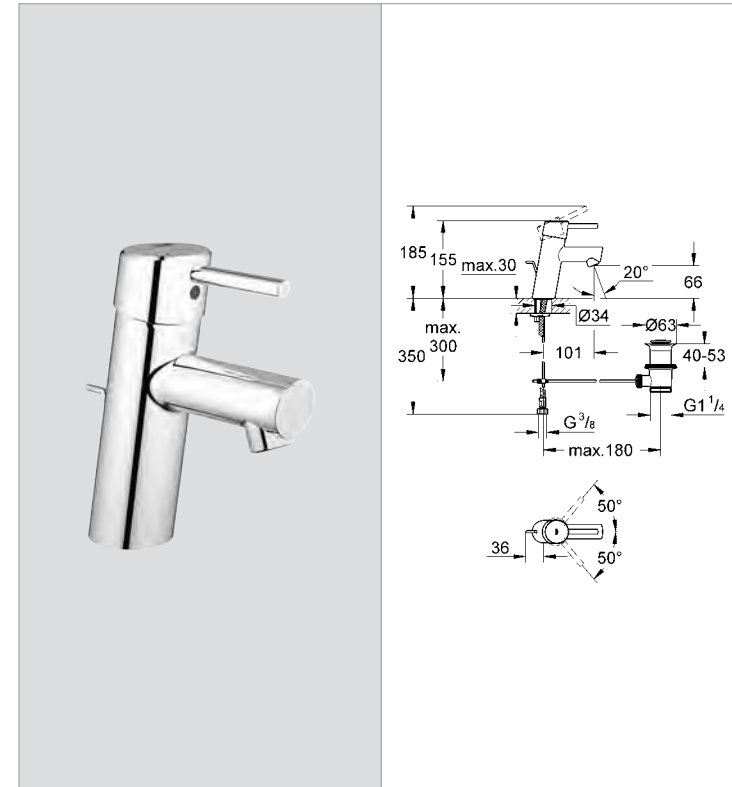

GROHE CONCETTO

Ref.No. EAN code Colour Retail Guide Price (£)

32 204 001 4005176887338 **chrome** 124.47

Concetto
Basin mixer 1/2"
monobloc installation
metal lever
28 mm ceramic cartridge
with **GROHE SilkMove®**
GROHE StarLight® chrome finish
mousseur
pop-up waste set 1 1/4"
flexible connection hoses
GROHE QuickFix™ installation system
with centering support
with temperature limiter
min. recommended pressure 1.0 bar

32 204 10E 4005176887345 **chrome** 124.47

Ditto, with **GROHE EcoJoy** 5.7 l/min flow limiter

32 240 001 4005176888809 **chrome** 112.94

Ditto, smooth body

32 240 10E 4005176906794 **chrome** 112.94

Ditto, smooth body with **GROHE EcoJoy®** 5.7 l/min flowrate

23 380 10E 4005176938245 **chrome** 124.47

Ditto, with **GROHE SilkMove®** ES

23 385 10E 4005176938269 **chrome** 112.94

Ditto, smooth body with **GROHE SilkMove®** ES