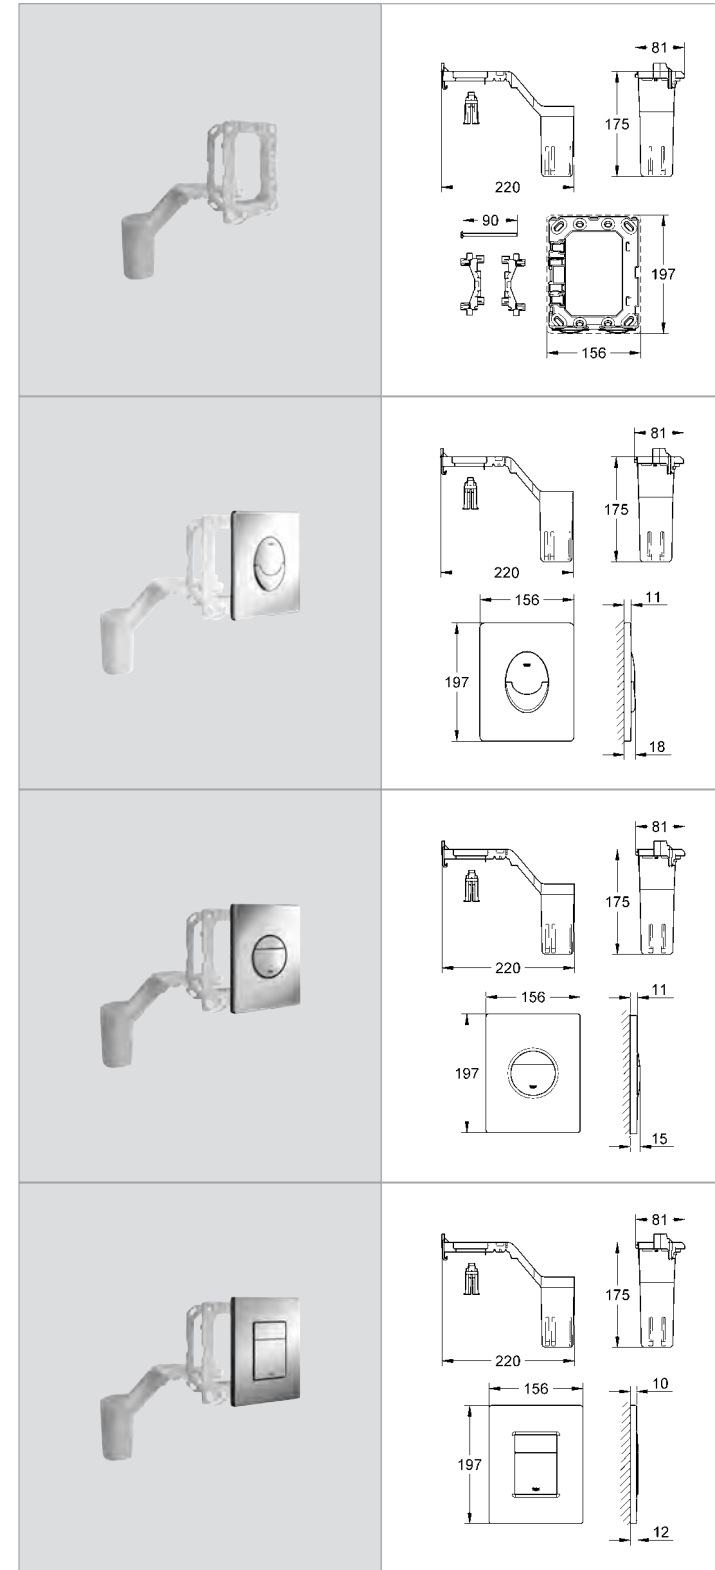

GROHE GROHE FRESH

Ref.No.	EAN code	Colour	Retail Guide Price (£)
38 796 000	4005176857034		37.76
38 798 000	4005176857058	chrome	103.49
38 799 000	4005176857072	chrome	100.52
38 805 000	4005176865596	chrome	103.49

GROHE Fresh retro-fit set
for GROHE flushing cisterns with
pneumatic flush valve and small
inspection shaft
fixing frame with opening function
with box for support of aromatic tabs
for all GROHE wall plates
156 x 197 mm
**not suitable for Skate Cosmopolitan with
wood or glass or metal surface**

**Skate Air Set Fresh
WC wall plate**
for dual flush or start & stop actuation
with **GROHE Fresh**
fixing frame with opening function
with box for support of aromatic tabs
for pneumatic drop valve AV1
156 x 197 mm
for vertical installation
made of ABS
GROHE StarLight® chrome finish

**Nova Cosmopolitan Set Fresh
WC wall plate**
for dual flush or start & stop actuation
with **GROHE Fresh**
fixing frame with opening function
with box for support of aromatic tabs
for pneumatic drop valve AV1
for vertical and horizontal installation
156 x 197 mm
made of ABS
GROHE StarLight® chrome finish

**Skate Cosmopolitan Set Fresh
WC wall plate**
for dual flush or start & stop actuation
with **GROHE Fresh**
fixing frame with opening function
with box for support of aromatic tabs
for pneumatic drop valve AV1
for vertical and horizontal installation
156 x 197 mm
made of ABS
GROHE StarLight® chrome finish