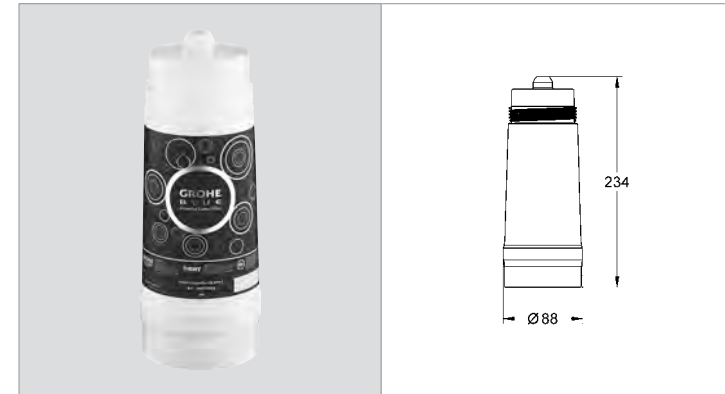

40 547 001 4005176984099
GROHE Blue® Active carbon filter
BWT replacement filter for GROHE Blue® systems
for regions with very low water hardness
Upto 3000 Liters