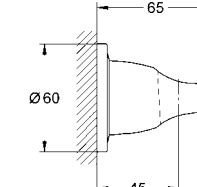

27 188 000 4005176842160 chrome 83.40
27 188 KSO 4005176842177 velvet black 103.23
27 188 LSO 4005176842184 moon white 103.23

GROHE Ondus
Hand shower holder
wall mounted
not adjustable

11 521 9 4005176910067 chrome 24.17

Shower hose
WRAS Approved
Non EPDM Health Care construction
1500 mm
chrome finish
Min. recommended pressure 0.1 bar