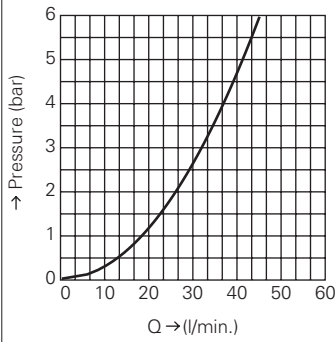

GROHE FLOW CHARTS

38 808

Pressure loss curve without downstream resistance.

38 846