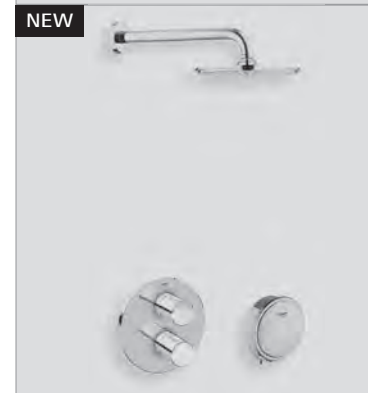

Ref.No.	EAN code	Colour	Retail Guide Price (£)
11 832 9	4005176983030	chrome	1,433.38

Grohtherm 3000 Cosmopolitan bath/shower shower solution pack 4
concealed body Rapido T thermostat valve (35 500 000)
set for final installation Grohtherm 3000 Cosmopolitan (19 468 000)
Rainshower® modern 210 head shower (28 368 000)
Rainshower® shower arm 286 mm (28 576 000)
Euphoria Cosmopolitan wall holder set (27 369 000)
minimalist elbow, circle (27 057 000)
Talentofill trim (19 952 000)
Talentofill concealed system (28 990 000)
Grohtherm 3000 Cosmopolitan stop valve trim (19 470 000)
concealed stop valve (29 811 000)
GROHE TurboStat® compact cartridge
with wax thermostatic element
GROHE StarLight® chrome finish
GROHE SafeStop safety button at 38°C
GROHE DreamSpray® perfect spray pattern
GROHE CoolTouch® prevents scalding from hot surfaces
SpeedClean anti-limescale system
max. pressure differential 5:1
min. recommended pressure 1.0 bar

NEW