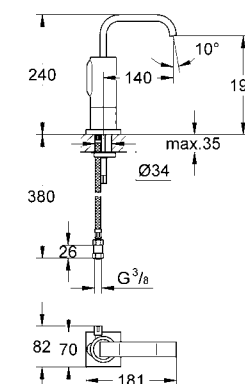

36 098 000	4005176870217	chrome	786.72

Allure E
Infra-red electronic basin mixer 1/2"
battery operated
monobloc installation
GROHE StarLight® chrome finish
battery supply 6 V lithium-battery,
type CR-P2
CE approved
multistage battery status display
safety shutdown circuit
solenoid valve
mixing device with hot water stop-valve
adjustable
6.0 l/min flow rate
integrated mousseur
type of protection IP 59K
noise classification 1 in accordance
with DIN4109
flexible connection hoses
dirt strainer
rapid installation system
automatic flushing after 1 or 3 days
without use
automatically safety stop after 60 sec.
(factory set)
GROHE EcoJoy® technology for
less water and perfect flow
functions to activate with remote
control 36 206:
min. recommended pressure 1.0 bar