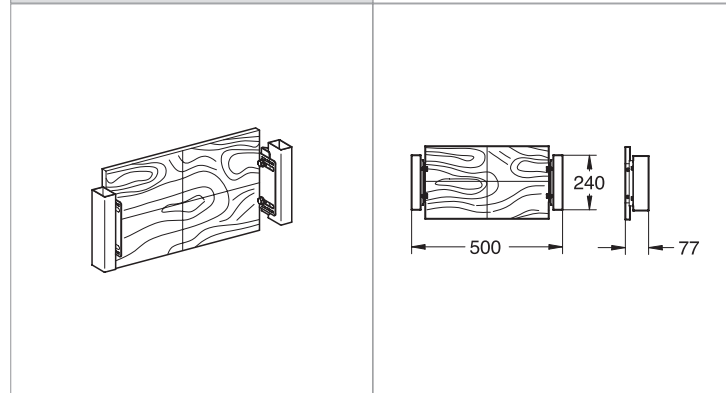

38 652 000 4005176294778 103.50
Rapid SL fitting support
for concealed fittings and room ventilation
for **studded walls**
for empty elements
for GROHE Rapido
variable depth adjustment 75-115 mm
with waterproof plywood for fixing the fittings
fixing material