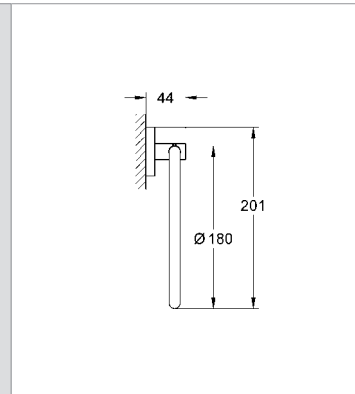

GROHE ESSENTIALS

Ref.No.	EAN code	Colour	Retail Guide Price (£)

40 365 000	4005176829116	chrome	30.07

Essentials Towel ring
GROHE StarLight® chrome finish