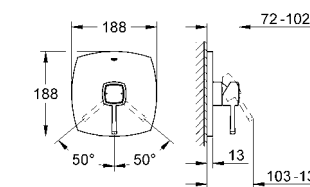

19 932 000	4005176930713	chrome	234.97
19 932 IGO	4005176930720	chrome/gold	313.81

Grandera
Single-lever shower mixer trim
without concealed body
set for final installation for
35 501 000
GROHE StarLight® chrome finish
escutcheon- and shaft-sealing
metal escutcheon
covered fixing
min. recommended pressure 1.0 bar