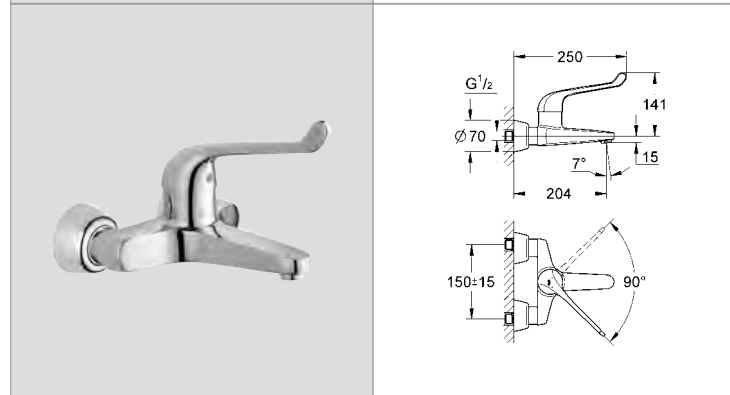

32 795 000	4005176871955	chrome	361.89

Euroeco Single Sequential Single-lever basin mixer 1/2"
wall mounted
GROHE StarLight® chrome finish
GROHE EcoJoy® technology for less water and perfect flow
ceramic cartridge
adjustable flow rate limiter
adjustable minimum flow rate 6 l/min.
cast spout with flow straightener 9 l/min.
projection 204 mm
metal lever, lever length 170 mm
temperature limiter, S-unions
min. recommended pressure 1.0 bar

Ref.No.	EAN code	Colour	Retail Guide Price (£)