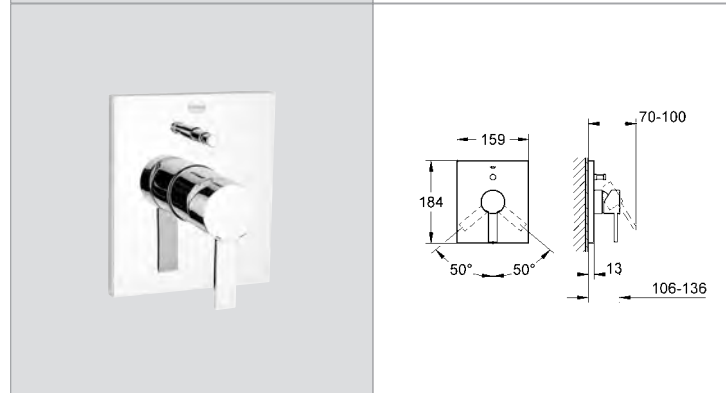

19 315 000 4005176821677 **chrome** **307.69**
Allure
Single-lever bath/shower mixer trim
without concealed body
set for final installation for
35 501 000
automatic diverter: bath/shower
metal escutcheon
escutcheon- and shaft-sealing
covered coupling
GROHE StarLight® chrome finish