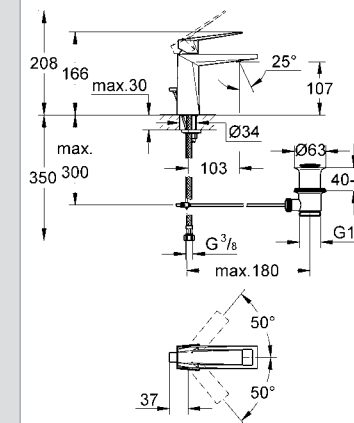

23 112 000   4005176898778   chrome   527.97

Ditto, smooth body

23 029 000   4005176898709   chrome   506.99

Allure Brilliant
Basin mixer 1/2"
monobloc installation
28 mm ceramic cartridge
with GROHE SilkMove®
GROHE StarLight® chrome finish
GROHE EcoJoy® technology for
less water and perfect flow
flow limiter 5 l/min.
spout with integrated mousseur
pop-up waste set 1 1/4"
flexible connection hoses
temperature limiter
GROHE QuickFix® installation system
min recommended pressure 1.0 bar