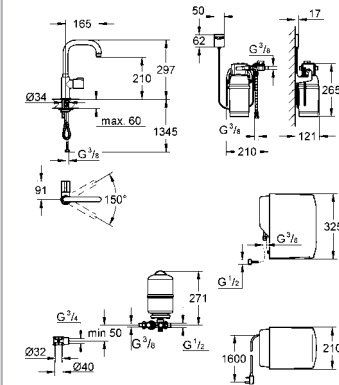

30 155 000	4005176904165	chrome	1,318.19
30 155 DC0	4005176904172	supersteel	1,451.06

GROHE Red Mono
Pillar tap and single-boiler (4 liters)
GROHE Red Mono pillar tap
monobloc installation
U spout
GROHE ChildLock handle
certified safety handle with a pull and turn closure
headpart 1/2"
GROHE StarLight® chrome finish
GROHE CoolTouch®
insulated spout
stop limiter
flexible connection hoses
protected against backflow
connection for GROHE Red boiler
GROHE Red™ single boiler
CE approved
power supply 230 V 50 Hz 30 VA
power consumption 2100 W
standby power consumption 15 W
measurements boiler: 325 x 210 x 300 mm
GROHE Blue® 600 l filter
Min. recommended pressure 2.0 bar