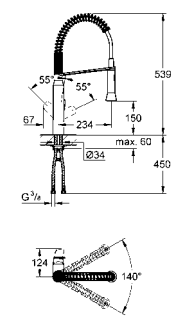

NEW

31 379 000	4005176938085	chrome	523.43
31 379 DC0	4005176938092	supersteel	680.77

K7 Single-lever sink mixer, 1/2"
monobloc installation
GROHE SilkMove® 35 mm ceramic cartridge
GROHE StarLight® chrome finish
adjustable flow rate limiter
professional spray
spout with SpeedClean mousseur
rocker-diverter
automatic return to mousseur
swivel spout, swivel area 140°
flexible connection hoses
rapid installation system
protected against backflow
min. recommended pressure 1.0 bar