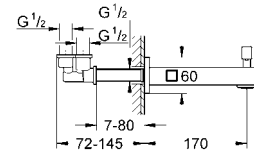

GROHE SPOUTS AND WASTES

Ref.No.	EAN code	Colour	Retail Guide Price (£)

13 304 000	4005176906367	chrome	115.03

Eurocube
Bath spout
wall mounted
GROHE StarLight® chrome finish
mousseur
automatic diverter: bath/shower
male thread 1/2"
projection 170 mm