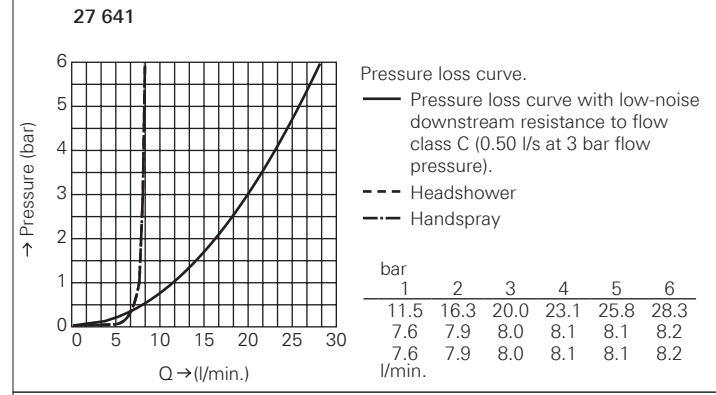

GROHE FLOW CHARTS

GROHE FLOW CHARTS