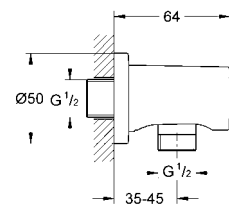

27 057 000 4005176830457 chrome 45.80

Rainshower®
Shower outlet elbow, 1/2"
male thread
with round escutcheon
protected against backflow
GROHE StarLight® chrome finish