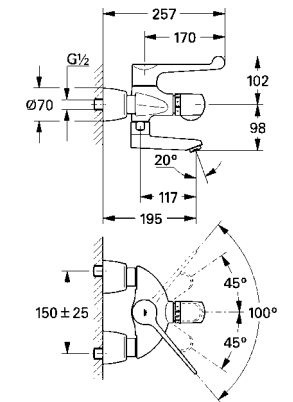

34 021 000	4005176201301	chrome	828.68

Grohtherm Ergomix
Thermostat basin mixer 1/2"
for elbow lever action
wall mounted
metal lever 170 mm
swivel area 100°
metal stop
ceramic headpart 1/2"
wax thermoelement
temperature scale handle
with pre-adjustable
safety stop between 35°C and 45°C
arrangement to make the thermal
disinfection easier
swivel cast spout
laminar flow straightener 9 l/min.
lockable stop ring
built-in non return valves
dirt strainers
projection 195 mm
covered S-unions
lockable
GROHE StarLight® chrome finish
max. pressure differential 5:1
min. recommended pressure 1.0 bar