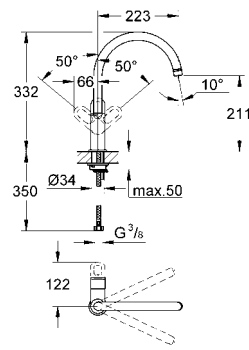

GROHE KITCHEN FITTINGS

NEW