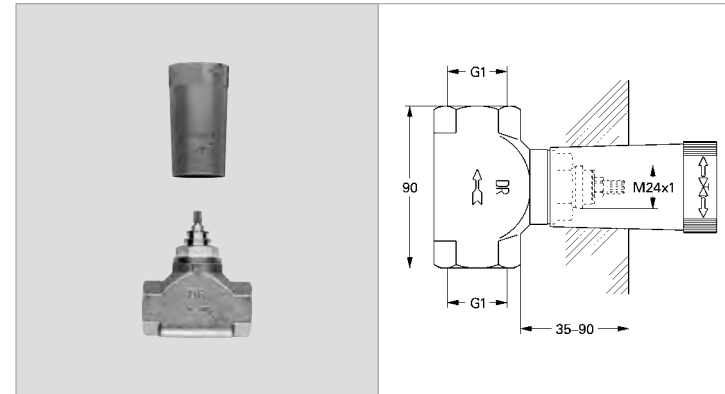

GROHE RAPIDO C

Ref.No. EAN code Colour Retail Guide Price (£)

29 805 000 4005176504884 75.35
Concealed valve 1"
with pre-installed headpart 1"
short spindle
protection sleeve
threaded union 1"
DR-brass