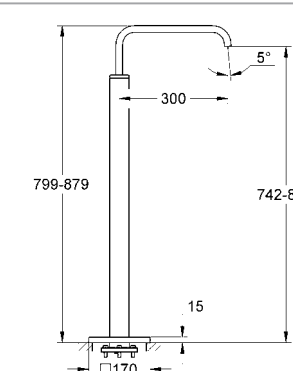

13 218 000	4005176847110	chrome	1,124.13

Allure Bath spout
floor-mounted
set for final installation for 45 984 000
without roughing-in-set
projection 300 mm
spout with mousseur
total height 910 mm
GROHE StarLight® chrome finish
min recommended pressure 1.0 bar