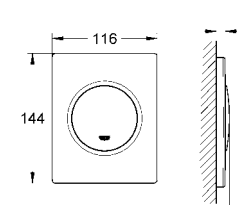

38 804 000	4005176861512	chrome	93.32
38 804 SH0	4005176861529	alpine white	81.82

Nova Cosmopolitan Actuation plate
manual activation for urinal
set for final installation
116 x 144 mm
mechanical functional cartridge
GROHE StarLight® chrome finish
flow pressure min 0.5 bar
operating pressure max 6 bar
1.0 - 6.0 adjustable