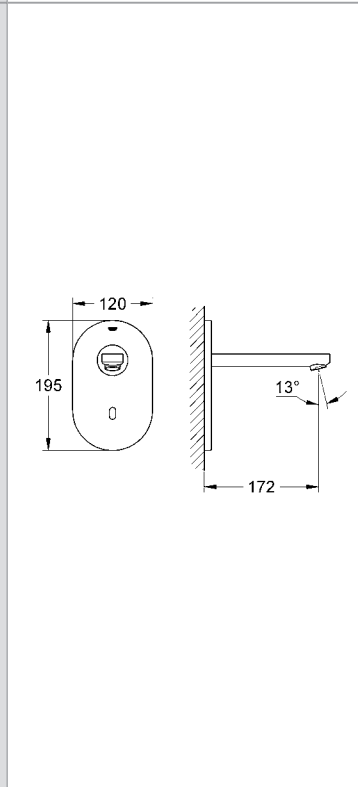

Euroeco Cosmopolitan E
Infra-red electronic wall basin tap without mixing device
with plug transformer 100-230 V AC, 50-60 Hz, 6 V DC
set for final installation for concealed fitting box
36 336 000/36 337 000
for cold or premixed water

chrome spout 170 mm
7 pre-set programs
with 24/72 hours autoflush
time or user dependent
with cleaning mode
safety stop after 60 sec.
additional functions by remote control 36 206 000:
adjustable flow time
adjustment reflection range by remote
activation of thermal disinfection for 3, 5 or 11 min by hand
mousseur 7.5 l/min
CE approved
noise classification 1 in accordance
with DIN4109
GROHE EcoJoy® technology for less water
and perfect flow
GROHE StarLight® chrome finish
min. recommended pressure 1.0 bar

36 337 000	4005176896736		101.57