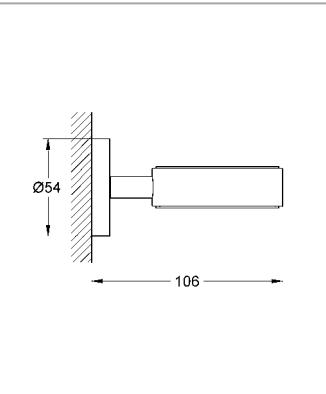

Essentials Glass/soap dish holder
without glass
without soap dish
GROHE StarLight® chrome finish
for glass, soap dish or soap dispenser

40 372 000	4005176833441		17.13