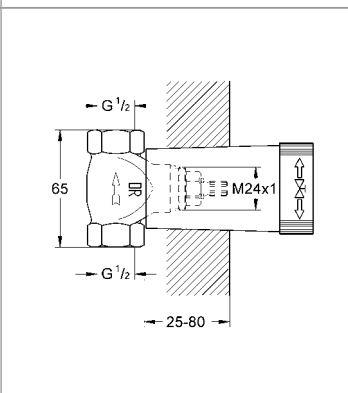

Concealed stop valve 1/2"
preassembled ceramic headpart 1/2"
180°
threaded union 1/2"
installation depth adjustable
25 - 80 mm
DR-brass
min recommended pressure 1.0 bar
clockwise closing