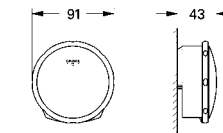

GROHE ALLURE BRILLIANT

Ref.No. EAN code Colour Retail Guide Price (£)

19 952 000 4005176174230 chrome 169.06

Talentofill Inlet, pop-up and waste-system
set for final installation escutcheon supply part waste plug fixing set
GROHE StarLight® chrome finish
min recommended pressure 1.0 bar

in combination with **Talentofill** 28 990 000/28 991 000

19 025 000 4005176209154 chrome 37.67