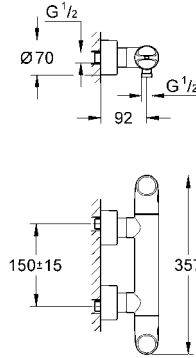

Ref.No.	EAN code	Colour	Retail Guide Price (£)
34 330 000	4005176861215	chrome	526.23
34 330 LSO	4005176880667	moon white	666.08

Veris
Thermostatic shower mixer 1/2"
wall mounted
GROHE CoolTouch® safety housing
GROHE TurboStat® compact cartridge with wax thermoelement
integrated mixed water shut off ceramic headparts 1/2", 180°
volume handle with **GROHE EcoButton** (economy button with individually adjustable economy stop)
GROHE SafeStop Plus integrated temperature limiter at max 50°C
shower bottom outlet 1/2"
integrated non-return valves and dirt strainers
covered S-unions
metal handles
protected against backflow
GROHE EcoJoy® technology for less water and perfect flow
GROHE StarLight® chrome finish
min. recommended pressure 1.0 bar