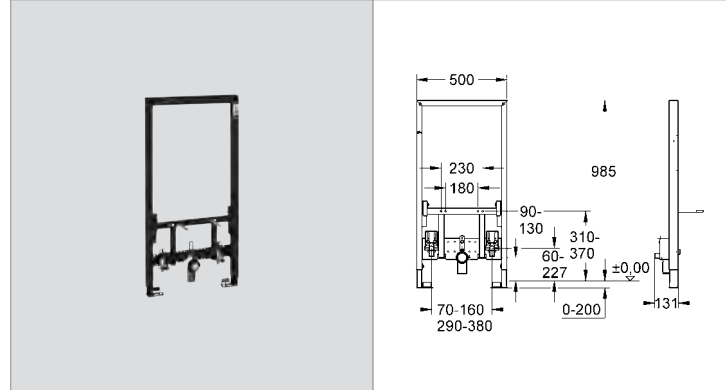

38 545 000 4005176291272 **258.75**

Rapid SL Bidet 1.00 m
1.0 m installation height
for on-the-wall installations or studded walls
powder coated steel frame, self-supporting for dry-cladding, completely pre-assembled for single or series installation
height adjustable fitting connections
PE-outlet bend 50 mm dia
fixing material for bidet
without front wall brackets
38 558 00M (pair)