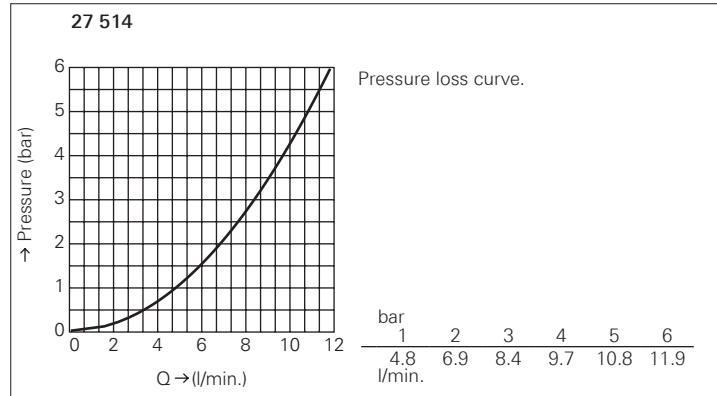

GROHE FLOW CHARTS

GROHE FLOW CHARTS