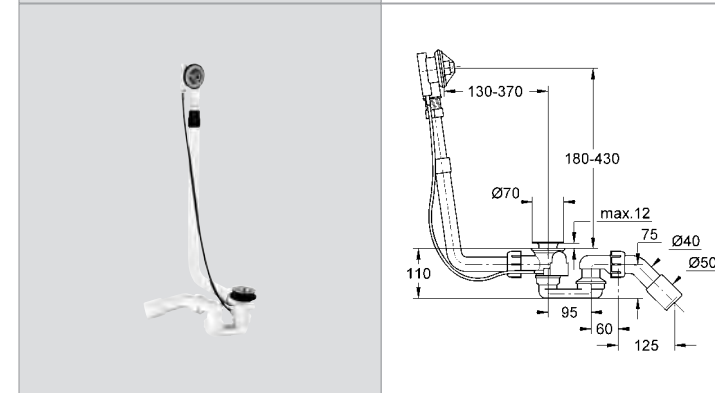

|            |               |  |       |
|------------|---------------|--|-------|
| 28 939 000 | 4005176209161 |  | 81.66 |
|------------|---------------|--|-------|

**Talento**  
**Pop-up bath waste and overflow**  
set for normal bath  
and deep shower trays  
with bowden cable  
bottle trap  
45° waste elbow  
for use with trim set 19 025