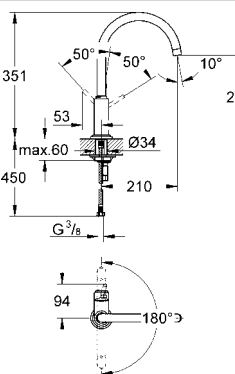

32 003 001 4005176849565 chrome 368.88
Atrio
Single-lever sink mixer 1/2"
monobloc installation
28 mm ceramic cartridge
with **GROHE SilkMove®**
GROHE StarLight® chrome finish
swivel tubular C-spout with mousseur
selectable swivel area : 180° / 360°
flexible connection hoses
rapid installation system
min. recommended pressure 1.0 bar