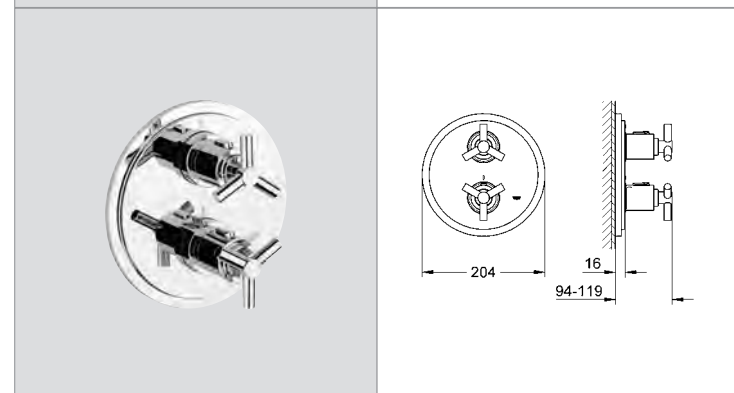

19 394 000 4005176831270 chrome 312.94
Atrio
Thermostatic shower mixer without concealed body
set for final installation for GROHE Rapido T 35 500 000 / 35 050 000
TMV2 compliant when used with 35 050 000
GROHE StarLight® chrome finish
volume handle with **GROHE EcoButton** (economy button with individually adjustable economy stop)
GROHE SafeStop safety button at 38°C
covered fixing with Ypsilon handle