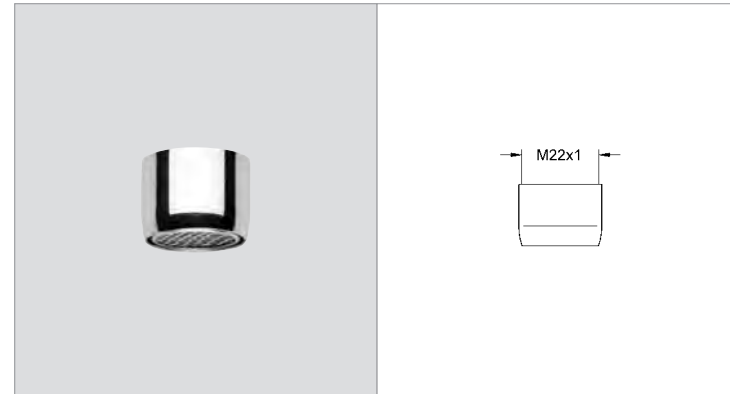

GROHE SPOUTS AND WASTES

Ref.No.	EAN code	Colour	Retail Guide Price (£)

13 954 000	4005176025747	chrome	8.33

Flow regulator
Laminar flow straightener
female thread