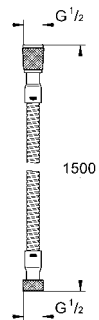

28 161 000	4005176038273	chrome	33.39

Shower hose
1500 mm
1/2" x 1/2" x 12 mm bore
GROHE StarLight® chrome finish
Min. recommended pressure 0.1 bar