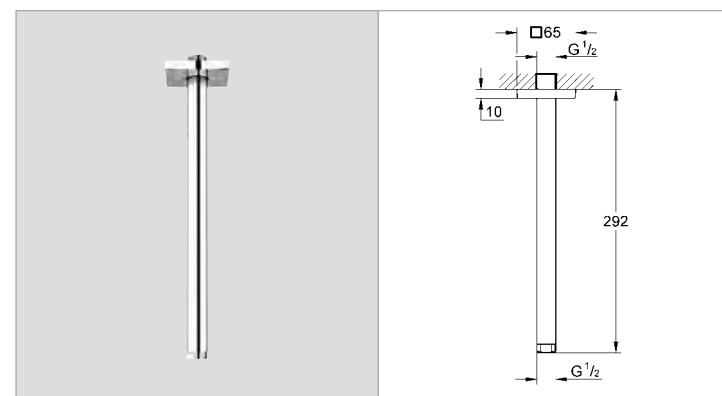

GROHE ALLURE BRILLIANT

Ref.No. EAN code Colour Retail Guide Price (£)

27 484 000 4005176885488 **chrome** **56.81**
Rainshower®
Shower ceiling arm 292 mm
metal
connection thread 1/2"
with square escutcheon
can be used for all Rainshower® head
showers
GROHE StarLight® chrome finish