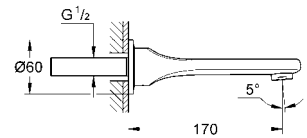

13 242 000	4005176869198	chrome	199.30
13 242 KSO	4005176873409	velvet black	334.79
13 242 LSO	4005176873393	moon white	334.79

Veris
Bath spout
wall mounted
GROHE StarLight® chrome finish
mousseur
projection 170 mm