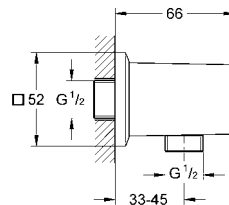

27 707 000 4005176908446 **chrome** 99.50

Allure Brilliant
Shower outlet elbow, 1/2"
male thread
protected against backflow
metal
GROHE StarLight® chrome finish