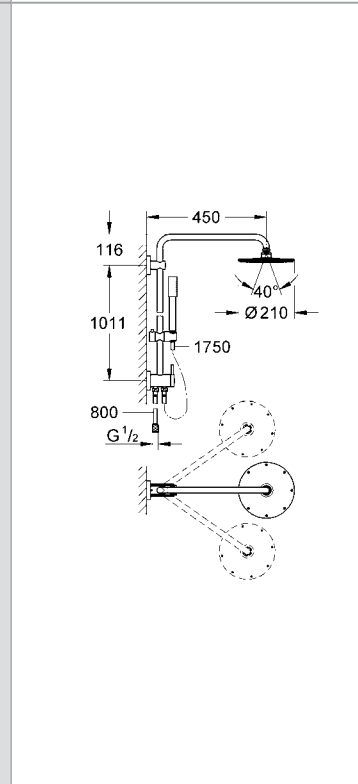

Rainshower® System 210
Shower system with diverter for wall mounting
horizontal swivable 450 mm projection shower arm
change between hand and head shower
by using the diverter
head shower Rainshower modern 210
(28 368 000)
with ball joint
rotation angle $\pm 20^\circ$
hand shower Sena (28 034 000),
adjustable in height with gliding element
(12 140 000)
connection to water supply via 1/2"-thread
metal shower hose to the shower valve
or wall union
GROHE StarLight® chrome finish
GROHE DreamSpray® perfect spray pattern
GROHE CoolTouch®
Inner WaterGuide® for a longer life
metal shower hose
SpeedClean anti-limescale system
min. recommended pressure 1.0 bar