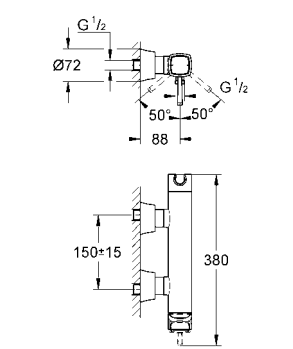

23 316 000	4005176930690	chrome	321.68
23 316 IGO	4005176930706	chrome/gold	417.84

Grandera
Single-lever shower mixer 1/2"
wall mounted
GROHE SilkMove® 46 mm ceramic cartridge
GROHE StarLight® chrome finish
adjustable flow rate limiter
integrated hand shower holder
shower outlet 1/2"
integrated non-return valve
covered S-unions
protected against backflow
min. recommended pressure 1.0 bar