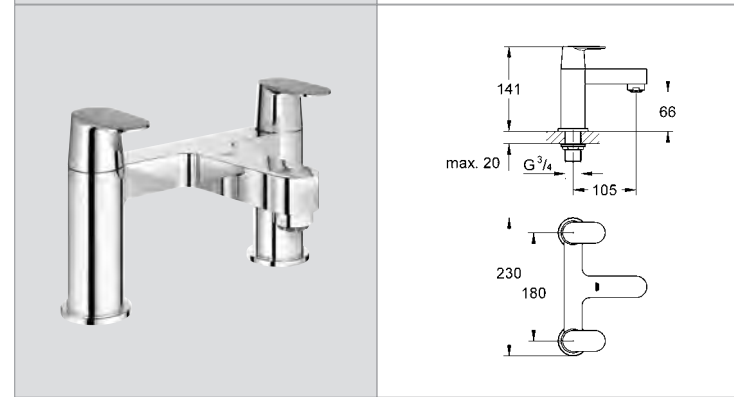

25 128 000 4005176905209 **chrome 263.11**

Eurosmart Cosmopolitan Two-handled Bath Filler 1/2"
deck mounted
metal handles
Longlife headpart 3/4"
GROHE StarLight® chrome finish
recommended pressure 0.2 - 5.0 bar