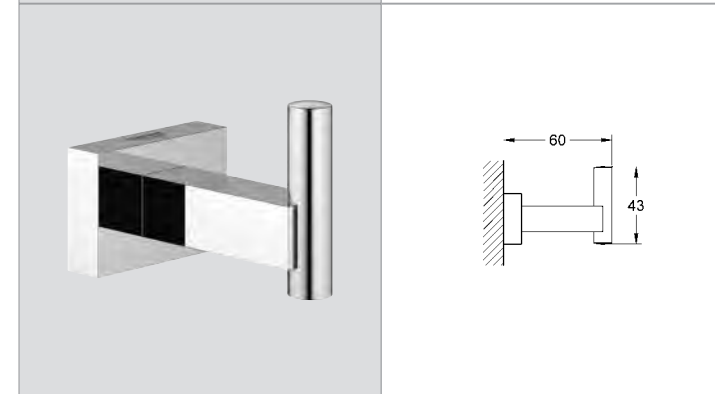

40 511 000	4005176906657	chrome	40.21

Essentials Cube Robe hook
GROHE StarLight® chrome finish