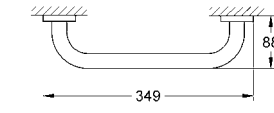

GROHE ESSENTIALS

Ref.No.	EAN code	Colour	Retail Guide Price (£)
40 421 000	4005176879784	chrome	115.39

Essentials
Bath grip
GROHE StarLight® chrome finish