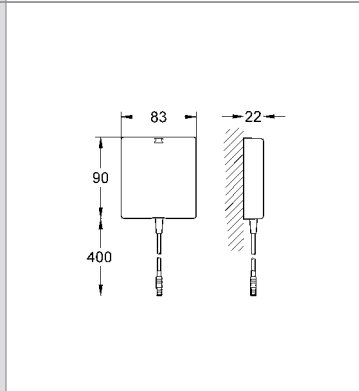

Switch mode power supply
for one eye infra-red wash basin mixer
switch mode power supply with operating voltage
100-230 V AC, 50 - 60 Hz
for concealed socket with cover and strain relief