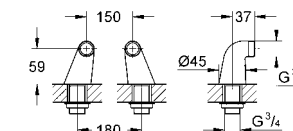

19 467 000 4005176847974 chrome 243.01

Grohtherm 3000 Cosmopolitan
Thermostatic shower mixer
without concealed body
set for final installation for GROHE Rapido T 35 500 000 / 35 050 000
TMV2 compliant when used with 35 050 000
GROHE StarLight® chrome finish
GROHE SafeStop safety button at 38°C
volume handle with **GROHE EcoButton** (economy button with individually adjustable economy stop)
ceramic headpart 1/2", 180°
wall escutcheon with **GROHE SmartFix** (covered escutcheon- and shaft sealing, covered fixing)