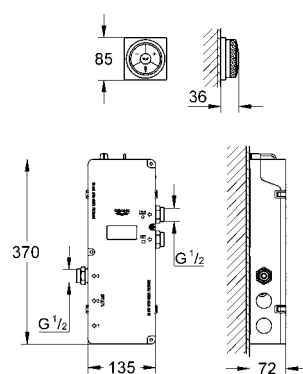

GROHE ALLURE F-DIGITAL

Ref.No.	EAN code	Colour	Retail Guide Price (£)
36 349 000	4005176909771	chrome	942.32

GROHE F-digital
Digital controller with square base plate for bath or shower
including digital thermostat unit
Digital Controller - intuitive multifunctional operating unit
- Wireless technology
- Temperature and flow control
- Pause-function
- Memory function
- LED ring incl. warming-up function: visual feedback when preferred temperature is reached
digital thermostat unit (concealed body)
- warm/cold-supplies 1/2"
- 1 outlet 1/2"
transceiver unit for Digital Controller and Digital thermostat unit incl. cable 3 m
GROHE TurboStat® digital controlled compact cartridge with wax thermoelement
default setting configurable during installation
- automatic safety shut-off after 20 min
- GROHE SafeStop at 38°C
GROHE StarLight® chrome finish
GROHE EcoJoy® technology for less water and perfect flow
min. recommended pressure 1.0 bar
requires
build-in power supply 36 078 000