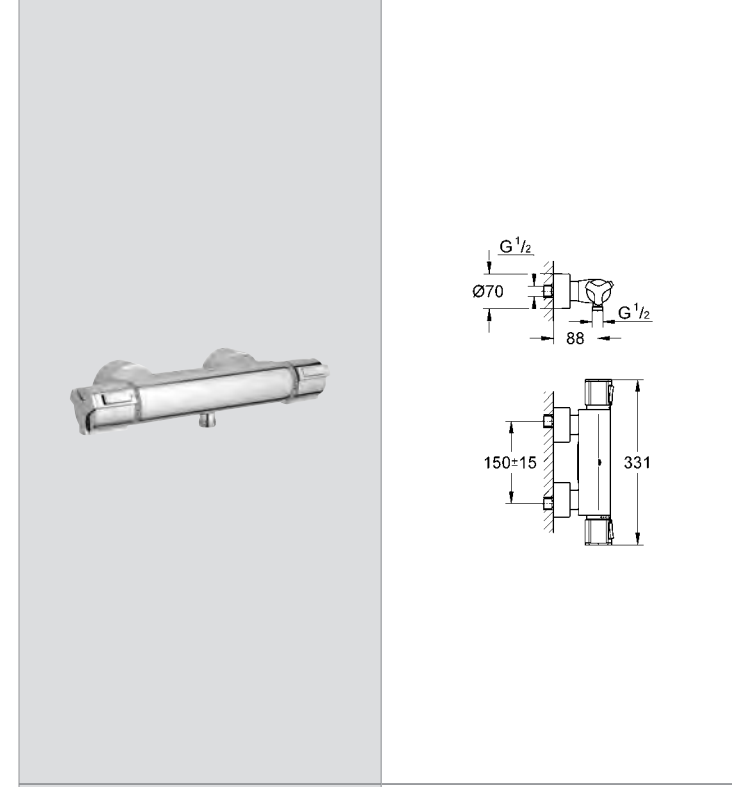

34 236 000	4005176820625	chrome	526.23

Allure
Thermostatic shower mixer 1/2"
wall mounted
GROHE TurboStat® compact cartridge
with wax thermosteement
GROHE CoolTouch® safety housing
ceramic headpart 1/2", 180°
volume handle with **GROHE EcoButton**
(economy button with individually adjustable economy stop)
GROHE StarLight® chrome finish
GROHE SafeStop safety button at 38°C
shower bottom outlet 1/2"
built-in non return valves
protected against backflow
max. pressure differential 5:1
min. recommended pressure 1.0 bar