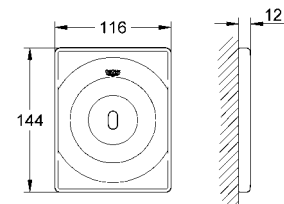

36 157 000	4005176140556		47.66

Extension cable
length 3.00 m
for radar detector
remote installation
for radar electronic 38 386

37 337 001	4005176929557	chrome	449.98

Tectron Surf
Infra-red electronic for Urinal
set for final installation
for Rapido U or Rapido UMB
battery supply 6 V lithium-battery,
type CR-P2
flow pressure min 0.5 bar
operating pressure max 10 bar
CE-approved
infra-red control
LongLife battery electronic
battery lifetime approx. 7 years (150 actuations a day)
7 pre-set programs
with 24/72 hours autoflush
time or user dependent
with cleaning mode
additional functions by remote control 36 206 000:
adjustable flow time by hand or remote
adjustment reflection range by remote
cartridge with solenoid valve and dirt strainer
front plate 116 x 144 mm
GROHE StarLight® chrome finish