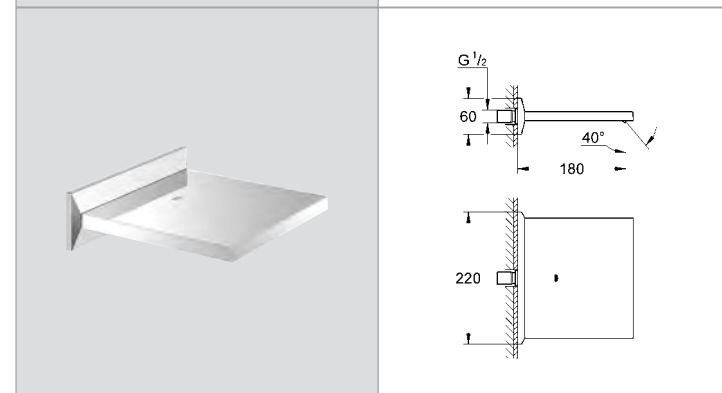

13 319 000 **4005176912627** **chrome** **562.95**
Allure Brilliant
Cascade spout for bath and shower
wall mounted
GROHE StarLight® chrome finish
projection 180 mm
min. recommended pressure 1.0 bar