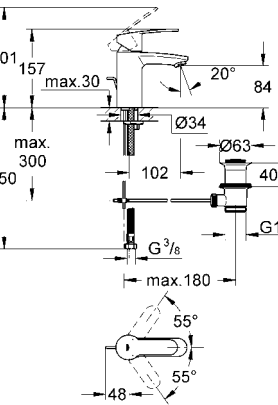

33 552 002 4005176886294 **chrome** **154.02**

Eurostyle Cosmopolitan Basin mixer 1/2"
monobloc installation, metal lever
GROHE SilkMove® 35 mm ceramic cartridge
GROHE StarLight® chrome finish
adjustable flow rate limiter
adjustable minimum flow rate 2.5 l/min
mousseur, pop-up waste set 1 1/4"
flexible connection hoses
GROHE QuickFix™ installation system
with centering support
optional temperature limiter ref. no. 46 375 000
min. recommended pressure 1.0 bar

33 552 20E 4005176886300 **154.02**

Ditto, with GROHE EcoJoy 5.7 l/min flow limiter

32 468 002 4005176886928 **chrome** **139.34**

Ditto, smooth body

32 468 20E 4005176906886 **139.34**

Ditto, smooth body with GROHE EcoJoy® 5.7 l/min flowrate

23 374 20E 4005176936678 **154.02**

Ditto, with GROHE SilkMove® ES