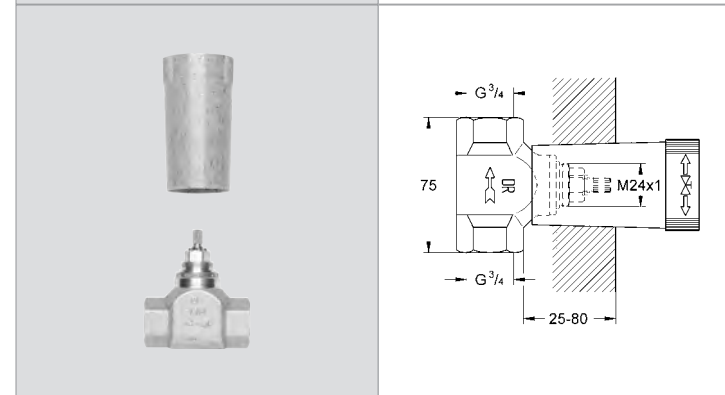

29 813 000 4005176062735 67.30
Sinfonia
Concealed stop valve 3/4"
pre-assembled ceramic headpart 3/4"
90°
threaded union 3/4"
installation depth adjustable
25 - 80 mm
DR-brass
min recommended pressure 1.0 bar