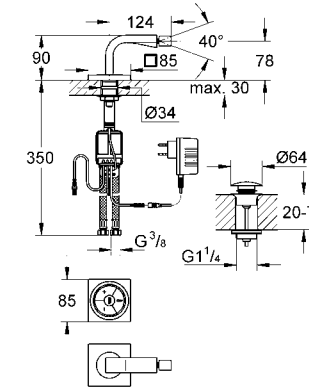

GROHE ALLURE F-DIGITAL

Ref.No.	EAN code	Colour	Retail Guide Price (£)
36 346 000	4005176909740	chrome	768.14

Allure F-digital
Digital bidet mixer
including digital mixing device
monobloc installation
Digital Controller - intuitive multifunctional operating unit
- Wireless technology
- Temperature and flow control
- Pause-function
- Memory function
- LED ring
digital mixing device
- digitally controlled valve
- integrated temperature sensor
default setting configurable during installation
- automatic safety shut-off after 60 sec.
GROHE StarLight® chrome finish
GROHE EcoJoy® technology for less water and perfect flow
ball-joint mousseur
Push-open waste set 1 1/4"
flexible connection hoses
min. recommended pressure 1.0 bar
requires build-in power supply 36 078 000