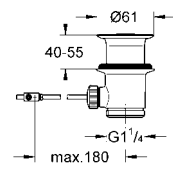

GROHE SPOUTS AND WASTES

Ref.No.	EAN code	Colour	Retail Guide Price (£)
28 910 000	4005176603846	chrome	49.50

Pop-up waste set 1 1/4"
for basin/bidet fittings