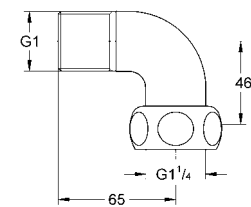

12 428 000	4005176004759	chrome	51.83

Elbow union
nut 1 1/4" x 1" male thread
(for Grohtherm XL 1", 35 085/35 086)
GROHE StarLight® chrome finish
in units of 2