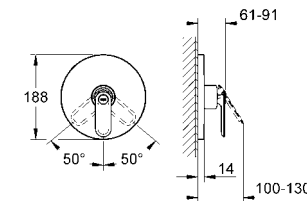

19 367 000	4005176861192	chrome	297.20
19 367 KSO	4005176873386	velvet black	347.90
19 367 LSO	4005176873379	moon white	347.90

Veris
Single-lever shower mixer trim
without concealed body
set for final installation for
35 501 000
GROHE StarLight® chrome finish
escutcheon- and shaft-sealing
metal escutcheon
covered coupling