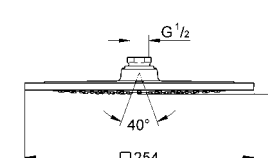

GROHE ALLURE F-DIGITAL

Ref.No. EAN code Colour Retail Guide Price (£)

27 271 000 4005176860690 chrome 347.03

**Rainshower® F-Series 10"
Head shower 1 spray**
Rain
metal
254 x 254 mm
Ball joint +/- 20° rotatable
connection thread 1/2"
SpeedClean anti-limescale system
GROHE StarLight® chrome finish
min. recommended pressure 1.0 bar
GROHE DreamSpray® perfect spray pattern