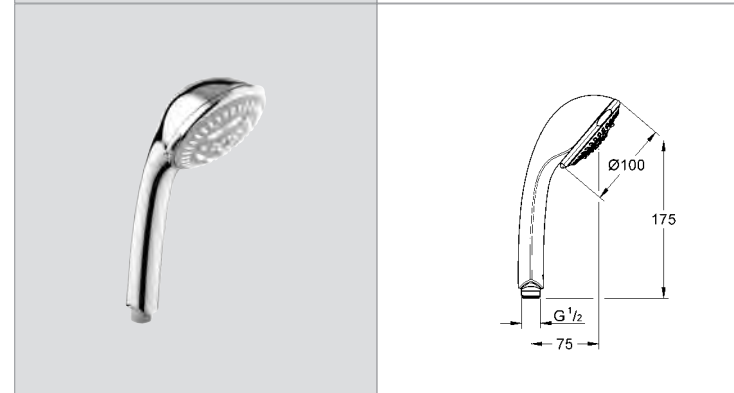

28 795 000	4005176824289	chrome	85.84

Relaxa 100 Massage
Hand shower 4 sprays
Wide Spray / Needle Jet / Rain / Massage
GROHE DreamSpray® perfect spray pattern
GROHE CoolTouch®
GROHE StarLight® chrome finish
Inner WaterGuide for a longer life
SpeedClean anti-limescale system
min. recommended pressure 1.0 bar