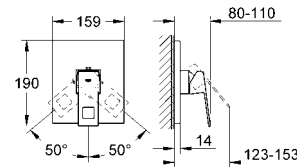

19 898 000	4005176901300	chrome	157.34

Eurocube
Single-lever shower mixer trim without concealed body
set for final installation for 35 501 000
GROHE StarLight® chrome finish
metal lever
escutcheon- and shaft-sealing
metal escutcheon, covered fixing