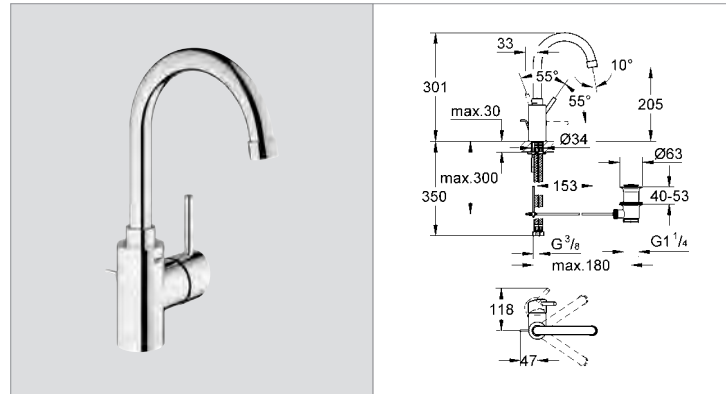

GROHE CONCETTO

Ref.No. EAN code Colour Retail Guide Price (£)

32 629 001 4005176888847 **chrome** 166.61

Concetto
Basin mixer 1/2"
monobloc installation
GROHE StarLight® chrome finish
GROHE SilkMove® 35 mm ceramic cartridge
adjustable flow rate limiter
swivel tubular spout with stop limiter
mousseur
flexible connection hoses
pop-up waste set 1 1/4"
GROHE QuickFix® installation system
covered lever fixing
optional temperature limiter ref. no. 46 375 000
min. recommended pressure 1.0 bar