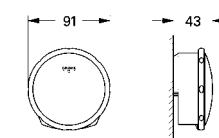

19 952 000	4005176174230	chrome	169.06

Talentofill Inlet-, pop-up and waste-system
set for final installation
escutcheon
supply part
waste plug
fixing set
GROHE StarLight® chrome finish
min recommended pressure 1.0 bar

in combination with Talentofill
28 990 000/28 991 000