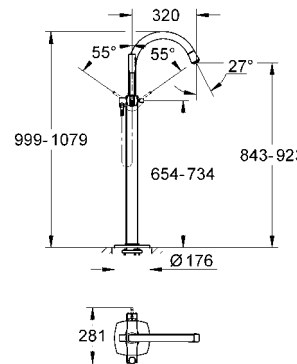

23 318 000	4005176930874	chrome	1,290.22
23 318 IGO	4005176930881	chrome/gold	1,678.34

Grandera
Single-lever bath/shower mixer 1/2"
floor-mounted
without roughing-in set
set for final installation for
45 984 000
GROHE SilkMove® 46 mm ceramic cartridge
GROHE StarLight® chrome finish
automatic diverter: bath/shower
spout with mousseur
integrated non-return valves in the
shower outlet 1/2"
with shower holder
Grandera hand shower 7.6 l/min
metal shower hose
1250 mm
protected against backflow
min. recommended pressure 1.0 bar