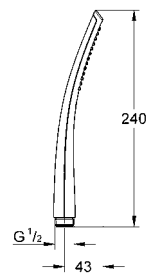

27 184 000	4005176840654	chrome	115.91
27 184 KSO	4005176840661	velvet black	162.06
27 184 LSO	4005176840678	moon white	162.06

GROHE Ondus Stick
Hand shower 1 spray
normal spray
SpeedClean anti-limescale system
Inner WaterGuide for a longer life
GROHE StarLight® chrome finish
GROHE DreamSpray® perfect spray pattern
min. recommended pressure 1.0 bar