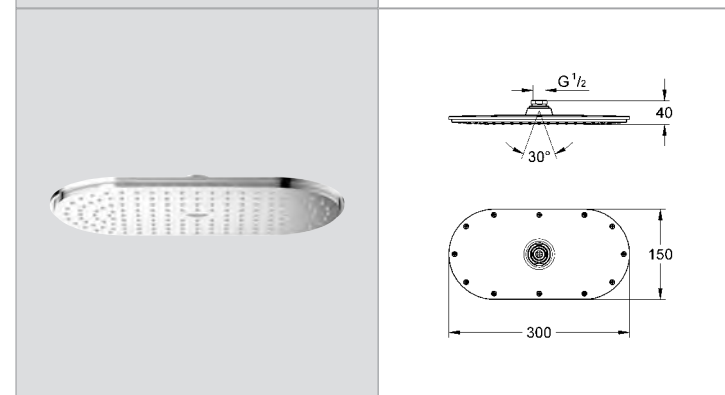

27 470 000 4005176882531 **chrome 374.13**
Rainshower® Veris 300
Head shower 1 spray
Rain
metal
ball joint with turning angle ± 15°
connection thread 1/2"
GROHE StarLight® chrome finish
GROHE DreamSpray® perfect spray pattern
SpeedClean anti-limescale system
min. recommended pressure 1.0 bar