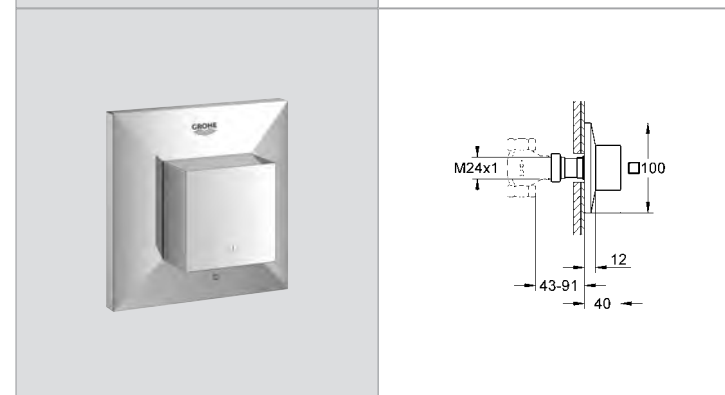

19 796 000 4005176899133 chrome 147.55
Allure Brilliant
Concealed stop-valve trim
set for final installation for 29 032 000 (preassembled headpart 1/2")
29 068 000 (preassembled ceramic headpart 1/2" - not to be used for shut-off)
GROHE StarLight® chrome finish
installation depth adjustable 43 - 91 mm