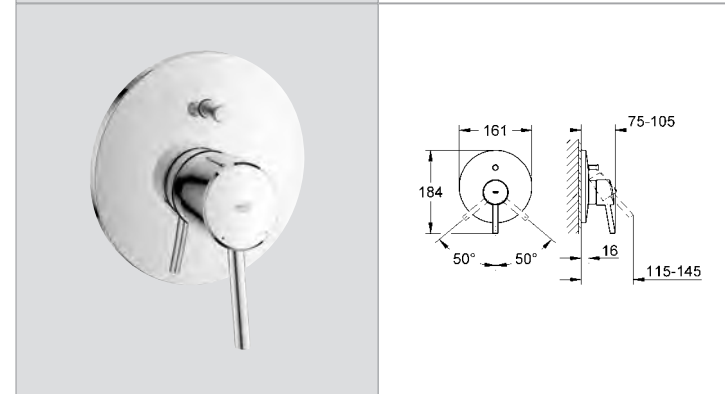

19 346 001 4005176889080 chrome 131.13
Concetto
Single-lever bath/shower mixer trim
without concealed body
set for final installation for
35 501 000
GROHE StarLight® chrome finish
automatic diverter: bath/shower
escutcheon- and shaft-sealing
wall escutcheon
covered coupling