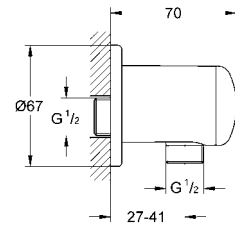

28 671 000 4005176103070

chrome

32.70

Relaxa
Shower outlet elbow, 1/2"
male thread
GROHE StarLight® chrome finish