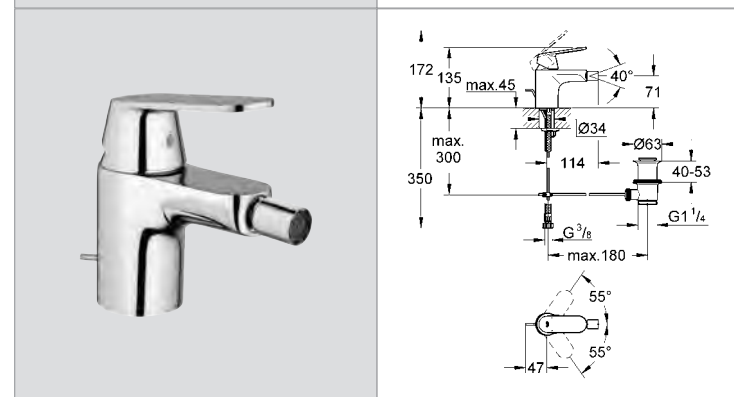

32 839 000 4005176874802 **chrome 113.98**

Eurosmart Cosmopolitan Bidet mixer 1/2"
monobloc installation
metal lever
GROHE SilkMove® 35 mm ceramic cartridge
GROHE StarLight® chrome finish adjustable minimum flow rate 2.5 l/min
ball-joint mousseur
pop-up waste set 1 1/4"
flexible connection hoses
GROHE QuickFix™ installation system with centering support
optional temperature limiter ref. no. 46 375 000
min. recommended pressure 1.0 bar