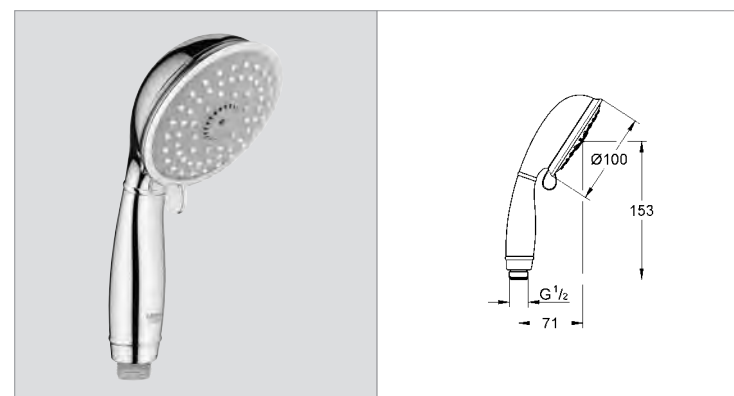

GROHE NEW TEMPESTA RUSTIC

Ref.No. EAN code Colour Retail Guide Price (£)

26 085 000 4005176940538 chrome 36.72

New Tempesta Rustic 100
Hand shower 4 sprays
GROHE Rain O², Rain
Massage, Jet
hand shower 100 mm
GROHE DreamSpray® perfect spray pattern
GROHE CoolTouch®
GROHE StarLight® chrome finish
SpeedClean anti-limescale system
Inner WaterGuide for a longer life
Universal Mounting System. Fitting all
standard shower hoses
min recommended pressure 1.0 bar

27 608 000 4005176895661 chrome 36.72

Ditto, with GROHE EcoJoy® 9.5 l/min flow limiter

26 086 000 4005176940545 chrome 70.28