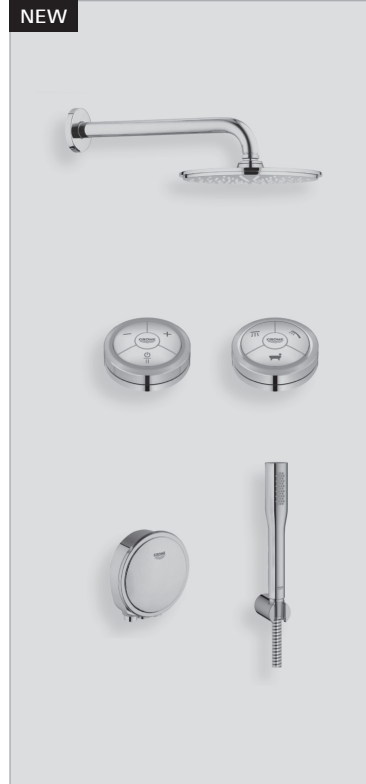

11 833 3	4005176983078	chrome	2,316.13

GROHE F-digital bath/shower shower solution pack 2
Allure digital controller and digital diverter for bath (36 344 000)
Rainshower® F-series 10" head shower (27 271 000)
Rainshower® shower arm square (27 488 000)
Euphoria Cube+ wall holder set, 9.5 l/min (27 889 000)
Allure Brilliant outlet elbow (27 707 000)
Allure Cascade bath spout (13 317 000)
GROHE TurboStat® compact cartridge with wax thermoelement
GROHE StarLight® chrome finish
GROHE SafeStop safety button at 38°C
GROHE EcoJoy® technology for less water and perfect flow
GROHE DreamSpray® perfect spray pattern
GROHE CoolTouch® prevents scalding from hot surfaces
SpeedClean anti-limescale system max. pressure differential 5:1
min. recommended pressure 1.0 bar

NEW