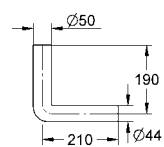

37 101 SH0	4005176141942	alpine white	8.00

Flush pipe
190 x 210 mm
for use with Adagio 37 762 SH