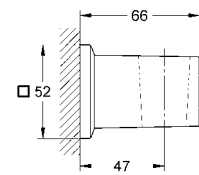

Allure Brilliant Wall hand Shower holder
metal
GROHE StarLight® chrome finish

27 707 000 4005176908446 chrome 99.50