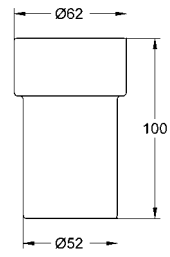

Ref.No.	EAN code	Colour	Retail Guide Price (£)
40 390 000	4005176847196		53.44

Veris
Glass
satin glass
for combination with holder 40 376