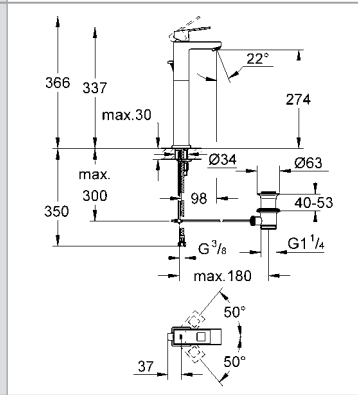

23 136 000   **4005176901065**   **chrome**   **276.22**

Eurocube
Single-lever **Basin mixer 1/2"**
for free-standing basins
monobloc installation
metal lever
28 mm ceramic cartridge
with **GROHE SilkMove®**
GROHE StarLight® chrome finish
mousseur
pop-up waste set 1 1/4"
flexible connection hoses
GROHE QuickFix™ Plus installation system
temperature limiter
min. recommended pressure 1.0 bar