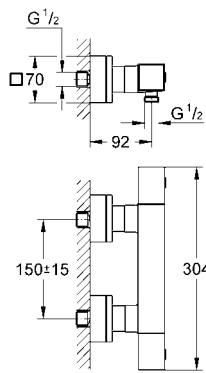

34 509 000	4005176941801	chrome	261.66

Grotherm Cube
Thermostatic shower mixer 1/2"
wall mounted
GROHE StarLight® chrome finish
GROHE TurboStat® C3 compact cartridge with wax thermoelement
GROHE EcoJoy® technology for less water and perfect flow
integrated flow limiter 14 l/min in the shower outlet
integrated mixed water shut off
ceramic headpart 1/2", 180°
volume handle with **GROHE EcoButton** (economy button with individually adjustable economy stop)
GROHE SafeStop safety button at 38°C
GROHE SafeStop Plus integrated temperature limiter at max 50°C
shower bottom outlet 1/2"
built-in non return valves
dirt strainers
covered S-unions
protected against backflow
min. recommended pressure 1.0 bar