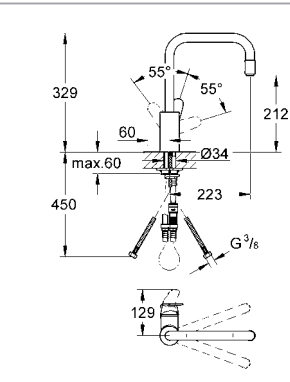

31 122 002 4005176888199 chrome 280.82

Eurodisc Cosmopolitan
Sink mixer 1/2"
high spout
monobloc installation
GROHE SilkMove® 35 mm ceramic cartridge
GROHE StarLight® chrome finish
adjustable flow rate limiter
swivel tubular spout
swivel area 360°
pull out mousseur spout
flexible connection hoses
rapid installation system
protected against backflow
min. recommended pressure 1.0 bar