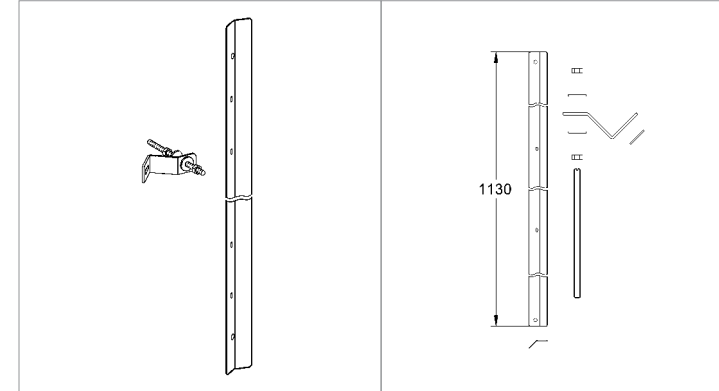

GROHE RAPID SL URINAL

Ref.No.	EAN code	Colour	Retail Guide Price (£)
38 562 001	4005176863752	chrome	125.33

Rapid SL set for corner installation
for WC, bidet, wash basin and urinal
single installation or fitting to a rail
fitting maximum 625 mm from the corner
fixing material for corner installation
2 wall brackets **1.13 m**
135°