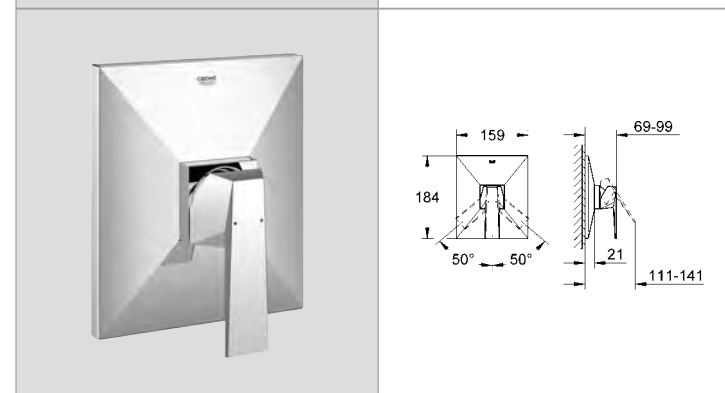

19 789 000 4005176899058 chrome 360.14
Allure Brilliant
Single-lever shower mixer trim
without concealed body
set for final installation for 35 501 000
GROHE StarLight® chrome finish
escutcheon- and shaft-sealing
metal escutcheon
covered coupling