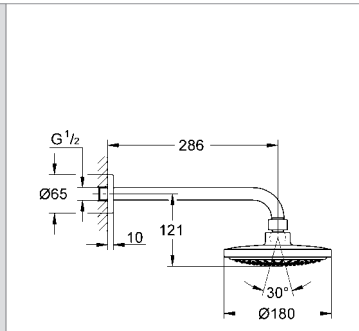

**Euphoria Cosmopolitan 180**  
Head shower set 286 mm  
head shower Euphoria Cosmopolitan (27 492 000)  
Shower arm Rainshower® 286 mm (28 576 000)  
**GROHE DreamSpray®** perfect spray pattern  
**GROHE EcoJoy®** 9.4l flow limiter  
**GROHE StarLight®** chrome finish  
**SpeedClean** anti-limescale system