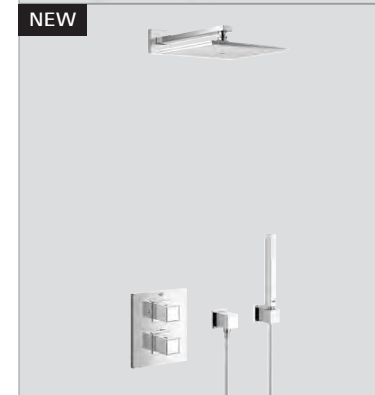

34 506 000 4005176940804 chrome 1,083.37

Grohtherm Cube Concealed shower bundle
consisting of:
set for final installation with integrated 2-way diverter (19 958 000)
35 500 000 / 35 050 000
Rainshower shower arm 286 mm (27 709 000)
Rainshower head shower (27 479 000)
Euphoria Cube hand shower set (27 703 000)
Euphoria Cube wall elbow connections (27 704 000)