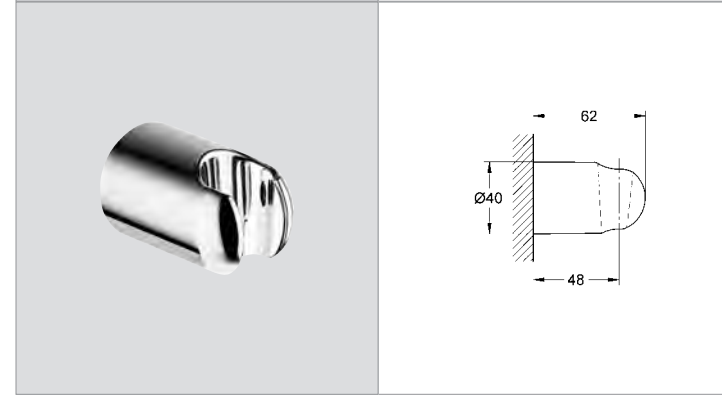

28 605 000 4005176041105 chrome 18.01

Relexa
Wall hand Shower holder
GROHE StarLight® chrome finish