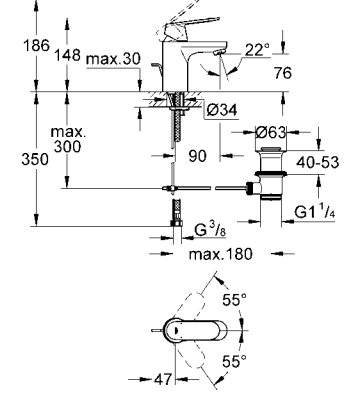

GROHE EUROSMART COSMOPOLITAN

Ref.No. EAN code Colour Retail Guide Price (£)

32 825 000 4005176874611 **chrome 113.98**
Eurosmart Cosmopolitan
Single-lever **Basin mixer 1/2"**
monobloc installation
metal lever
GROHE SilkMove® 35 mm ceramic cartridge
GROHE StarLight® chrome finish
adjustable flow rate limiter
adjustable minimum flow rate 2.5 l/min
mousseur
pop-up waste set 1 1/4"
flexible connection hoses
GROHE QuickFix™ installation system
with centering support
optional temperature limiter ref. no. 46 375 000
max. pressure differential 5:1
min. recommended pressure 1.0 bar

32 825 00E 4005176874628 **chrome 113.98**
Ditto, with **GROHE EcoJoy** 5.7 l/min flow limiter

32 824 000 4005176874604 **chrome 102.28**
Ditto, smooth body

23 377 00E 4005176936630 **chrome 113.98**
Ditto, with **GROHE SilkMove® ES**