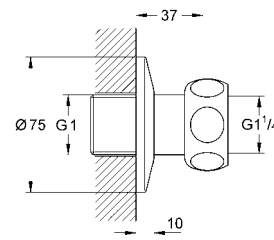

GROHE GROHTHERM XL

Ref.No.	EAN code	Colour	Retail Guide Price (£)

12 417 000	4005176004681	chrome	33.67

Straight union
nut 1 1/4" x 1" male thread
screw escutcheon
(for Grohtherm XL 1", 35 085/35 086)
GROHE StarLight® chrome finish