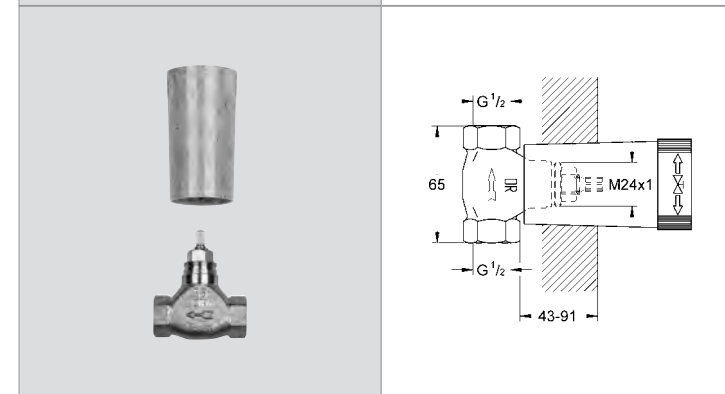

29 032 000	4005176845277		21.33

Concealed valve
pre-assembled headpart 1/2"
threaded union 1/2"
installation depth adjustable
43 - 91 mm
DR-brass
min. recommended pressure 1.0 bar