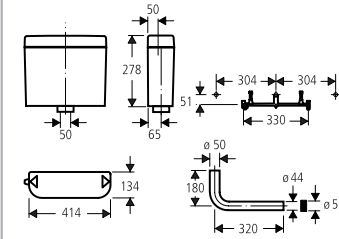

GROHE WC CISTERNS

Ref.No.	EAN code	Colour	Retail Guide Price (£)

37 762 SH0	4005176213250	alpine white	57.70

Adagio
Concealed cistern, 6 l
non-interruptible flush cycle
min. recommended static pressure 0.2 bar
- without air buttons 37 761 / 37 768 / 38 488 / 38 496 / 38 497 / 38819/ 38820
Flush can be set to 4.5ltr, this is not reversible
ABS flush pipe 180 mm x 320 mm
rubber inlet pan connector