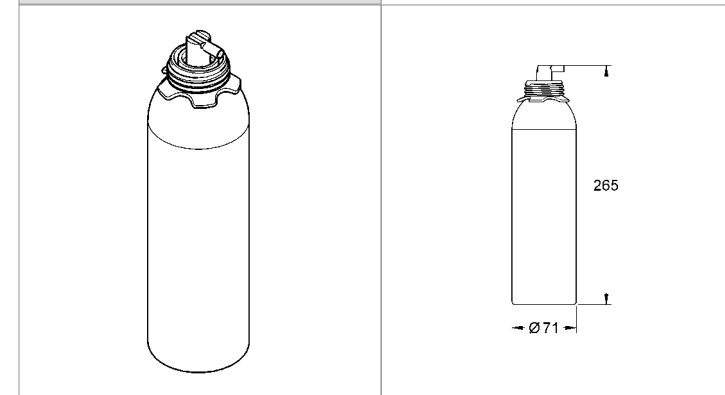

40 434 001 4005176985294
GROHE Blue® Cleaning cartridge
for 100% biological disinfection of the GROHE Blue® collar and filter head
including spray head and water test stripes