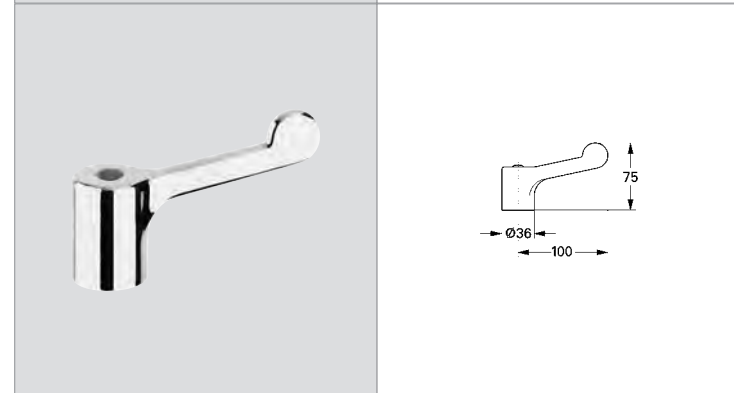

45 316 000	4005176099267	chrome	60.33

Lever
marking: blue/red
projection 100 mm
for use with ceramic headparts
GROHE StarLight® chrome finish