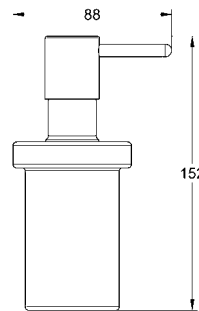

40 389 000	4005176847189	chrome	57.34
40 389 KSO	4005176851025	velvet black	81.12

GROHE Ondus
Soap dispenser
satin glass
for combination with holder 40 376
GROHE StarLight® chrome finish