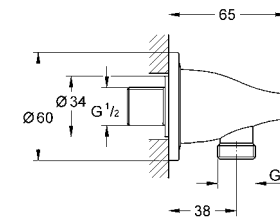

27 190 000	4005176842221	chrome	93.89
27 190 KSO	4005176842238	velvet black	123.26
27 190 LSO	4005176842245	moon white	123.26

Veris
Shower outlet elbow
connection thread 1/2"
protected against backflow
GROHE StarLight® chrome finish