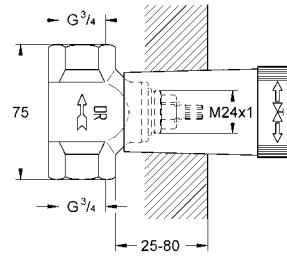

GROHE ATRIO JOTA

Ref.No.	EAN code	Colour	Retail Guide Price (£)

29 813 000	4005176062735		67.30

Concealed stop valve 3/4"
pre-assembled ceramic headpart 3/4"
90°
threaded union 3/4"
installation depth adjustable
25 - 80 mm
DR-brass