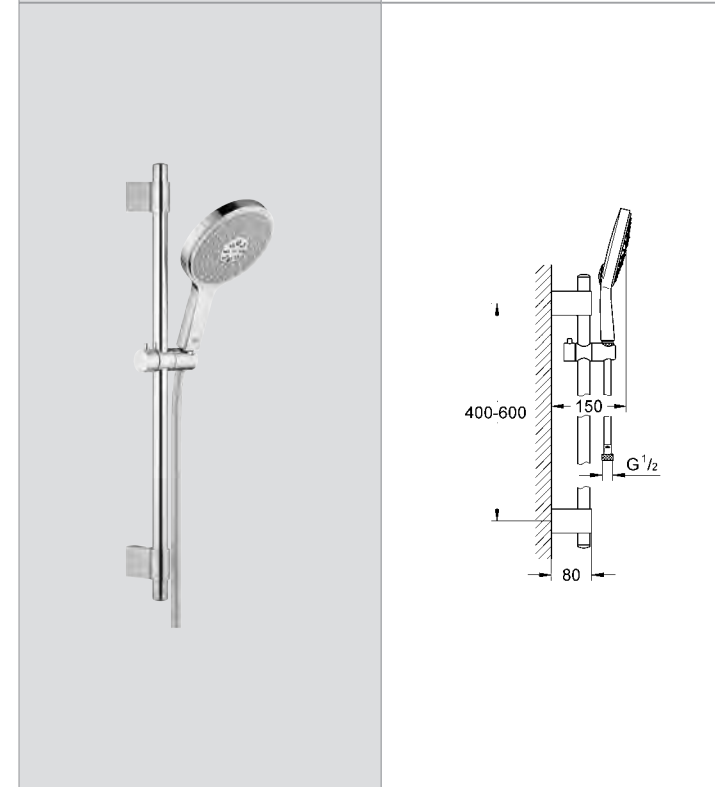

27 743 000 4005176912894 chrome 201.92

Power&Soul® Cosmopolitan 160
Shower rail set 4+ sprays
hand shower Power&Soul 160 (27 667 000)
shower rail 600mm (27 784 000)
with wall holders made of metal
GROHE QuickFix™ Plus installation system
Silverflex shower hose 1750 mm (28 388 000)
Twistfree to prevent hose from twisting
GROHE DreamSpray® perfect spray pattern
GROHE StarLight® chrome finish
SpeedClean anti-limescale system
min. recommended pressure 1.0 bar
Inner WaterGuide for a longer life

27 744 000 4005176912900 chrome 201.92
Ditto, with GROHE EcoJoy 9.5 l/min. flow limiter

27 745 000 4005176912917 chrome 205.43
Ditto, 900 mm shower rail