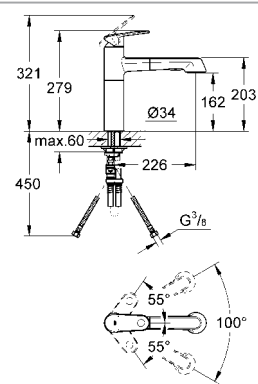

33 933 002 4005176865572 chrome 294.58

Europlus
Sink mixer 1/2"
monobloc installation
GROHE SilkMove® 35 mm ceramic cartridge
GROHE StarLight® chrome finish
adjustable flow rate limiter
swivel area 100°
flexible connection hoses
rapid installation system
diverter: mousseur/shower jet
automatic return to mousseur
extractable handspray
protected against backflow
min. recommended pressure 1.0 bar