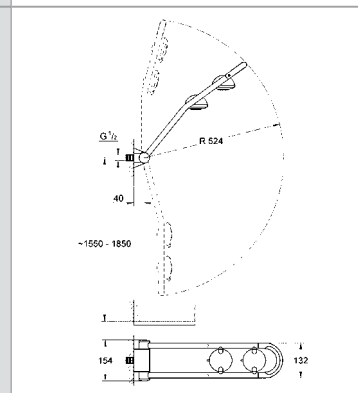

27 005 000	4005176239557	chrome	526.23

Freehander
Shower concealed
with two rotating shower heads
adjustable for use as head or side shower
GROHE StarLight chrome finish
1 shower head with wide, Pulsator and
Eco spray
1 shower head with wide and pulsator spray
lockable
both heads with **SpeedClean** anti lime-
scale system
self stopping joint
Min. recommended pressure with
1/2" valve 2.0 bar
Min. recommended pressure with
3/4" valve 1.0 bar