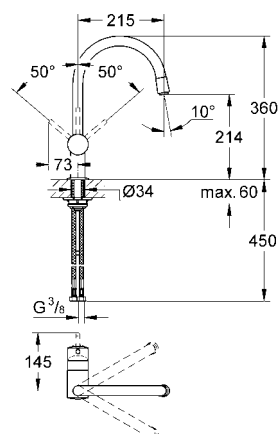

GROHE KITCHEN FITTINGS

Ref.No.	EAN code	Colour	Retail Guide Price (£)
32 918 000	4005176230967	chrome	273.60
32 918 DC0	4005176804953	supersteel	341.79

Minta
Sink mixer 1/2"
pull out mousseur spout
monobloc installation
GROHE SilkMove® 46 mm ceramic cartridge
GROHE StarLight® chrome finish
adjustable flow rate limiter
swivel tubular spout
extractable mousseur spout integrated
integrated non-return valve
flexible connection hoses
rapid installation system
optional temperature limiter ref. no. 46 308 000
protected against backflow
automatic return to mousseur
min. recommended pressure 1.0 bar