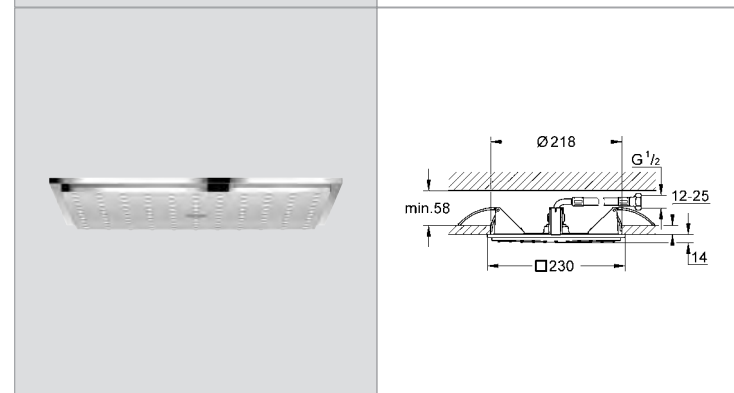

27 863 000 4005176918155 **chrome** **512.24**
Rainshower® Allure 210
Ceiling shower 1 spray
Rain
metal
connection thread 1/2"
GROHE DreamSpray® perfect spray pattern
SpeedClean anti-limescale system
GROHE StarLight® chrome finish
min. recommended pressure 1.0 bar