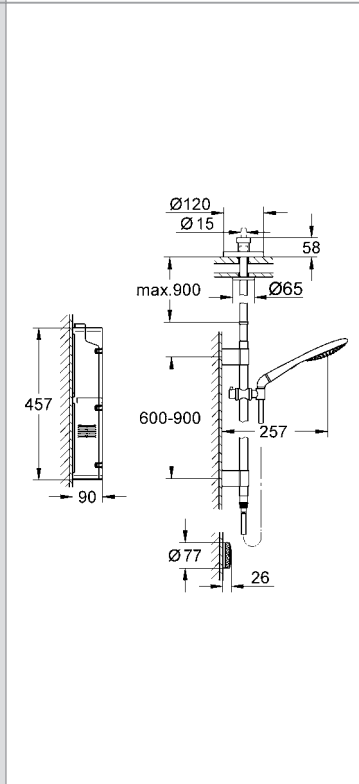

Rainshower Solo F-Digital Shower set
including digital thermostat unit
Digital Controller - intuitive multifunctional operating unit

- Wireless technology
- Temperature and flow control
- Pause-function
- Memory function
- LED ring incl. warming-up function: visual feedback when preferred temperature is reached

digital thermostat unit (concealed body)

- warm/cold-supplies 1/2"
- 1 outlet 1/2"

- with pump and build-in power supply 110-240 V / operating voltage 24 V / cable length 400m

Rainshower Solo shower set (27273001)
with telescoping pipe for ceiling supply
transceiver unit for Digital Controller and Digital thermostat unit incl. cable 3 m
GROHE TurboStat® digital controlled compact cartridge with wax thermoelement
default setting configurable during installation

- automatic safety shut-off after 20 min
- GROHE SafeStop at 38°C

GROHE StarLight® chrome finish
GROHE EcoJoy® technology for less water and perfect flow
recommended pressure 0.1 - 1.0 bar