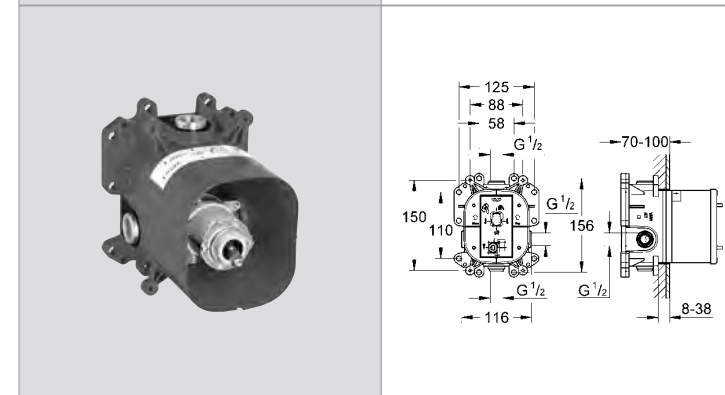

35 501 000 4005176833847 **103.15**

GROHE Rapido E Universal Single-lever mixer for concealed installation without finishing trim set
GROHE SilkMove® 46 mm ceramic cartridge
adjustable flow rate limiter
max. pressure differential 5:1
min. recommended pressure 1.0 bar