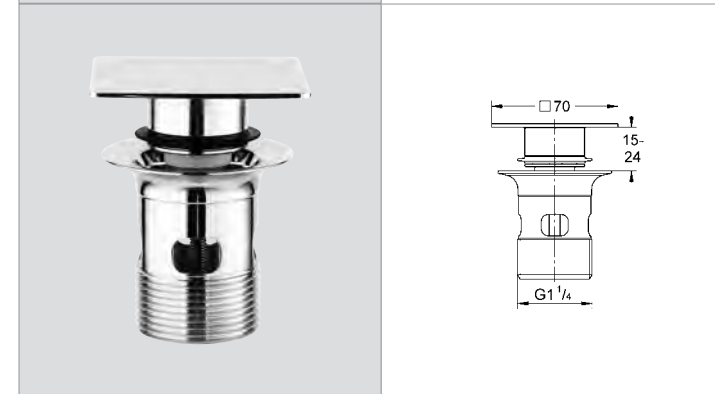

40 565 000	4005176912757	chrome	68.19

Plug incl. cup
for standard pop-up waste set 1 1/4"
GROHE StarLight® chrome finish