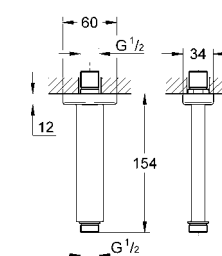

27 711 000	4005176909115	chrome	76.92

Rainshower®
Shower arm ceiling 154 mm
metal
connection thread 1/2"
GROHE StarLight® chrome finish