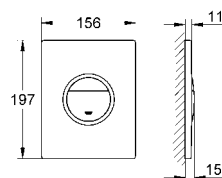

38 809 000	4005176864681	chrome	456.29

Nova Cosmopolitan Light WC wall plate
for dual flush or start & stop actuation
external highlighted outline
with LEDs in blue, red, yellow, green
colour gradient adjustable, on/off button
timer for individual regulation of
illuminating period
3 m connecting cable
transformer for external installation
supply voltage 230 V AC, 50/60 Hz, 2.0 VA
CE-approved, for pneumatic drop valve AV1
for vertical and horizontal installation
156 x 197 mm, made of ABS
GROHE StarLight® chrome finish