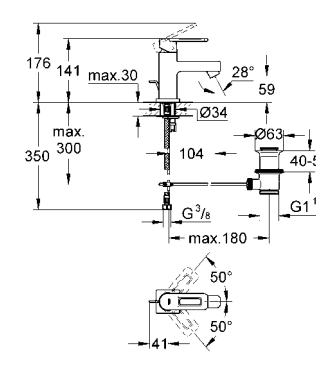

GROHE QUADRA

Ref.No. EAN code Colour Retail Guide Price (£)

32 632 000 **4005176845918** **chrome** **214.16**
32 632 LSO **4005176873430** **moon white** **310.32**
32 632 KSO **4005176847554** **velvet black** **310.32**

Quadra
Basin mixer 1/2"
monobloc installation
small version
28 mm ceramic cartridge
with **GROHE SilkMove®**
GROHE StarLight® chrome finish
pop-up waste set 1 1/4"
mousseur
flexible connection hoses
rapid installation system
min recommended pressure 1.0 bar