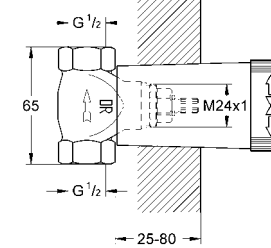

29 800 000	4005176504839		25.70

Concealed stop-valve, 1/2"
pre-assembled headpart 1/2"
short spindle
protection sleeve
threaded union 1/2"
DR-brass