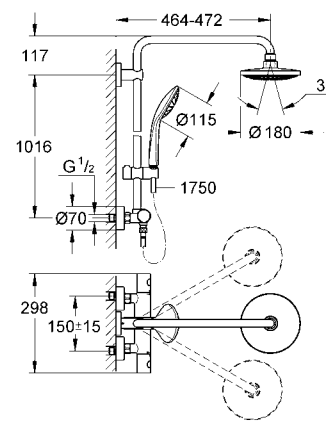

27 296 001	4005176896293	chrome	537.16

Euphoria System 180
Shower system with thermostat for wall mounting
consisting of:
horizontal swivable 450 mm projection shower arm
exposed thermostatic shower
with Aquadimmer function
allows change between:
head shower Euphoria Cosmopolitan 180 27 419 000, spray pattern Rain
with ball joint, rotation angle ± 15°
hand shower Euphoria 110 Massage
(27 221 000)
adjustable in height with gliding element
Silverflex shower hose 1750 mm (28 388 000)
minimum flow rate 7 l/min.
GROHE DreamSpray® perfect spray pattern
GROHE StarLight® chrome finish
GROHE TurboStat® compact cartridge
with wax thermoelement
SpeedClean anti-limescale system
Inner WaterGuide for a longer life
min. recommended pressure 1.0 bar