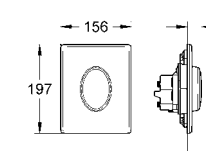

38 564 000	4005176291784	chrome	59.96
38 564 SH0	4005176291777	alpine white	50.88

**Skate Air
WC wall plate
for single flush actuation**
for vertical installation
for use with 38 661 / 38 528 / 38 675
for pneumatic drop valve
156 x 197 mm
made of ABS