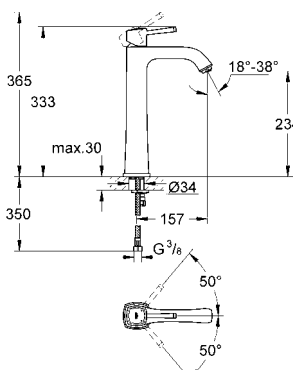

23 313 000	4005176930614	chrome	349.65
23 313 IGO	4005176930621	chrome/gold	459.80

Grandera
Basin mixer 1/2"
for free-standing basins
GROHE StarLight® chrome finish
28 mm ceramic cartridge with GROHE SilkMove®
GROHE EcoJoy® technology for less water and perfect flow
GROHE AquaGuide® adjustable mousseur 5.7 l/min
smooth body
flexible connection hoses
temperature limiter
GROHE QuickFix® installation system
min. recommended pressure 1.0 bar