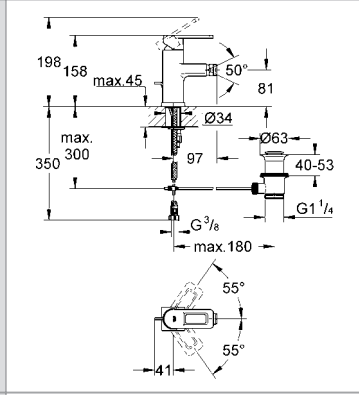

Quadra
Bidet mixer 1/2"
monobloc installation
GROHE SilkMove® 35 mm ceramic cartridge
GROHE StarLight® chrome finish
ball-joint mousseur
pop-up waste set 1 1/4"
flexible connection hoses
rapid installation system
min recommended pressure 1.0 bar

25 131 000 4005176905230 chrome 496.50