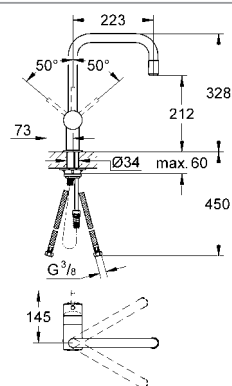

32 067 000	4005176811142	chrome	273.60
32 067 DC0	4005176811166	supersteel	273.60

Minta
Sink mixer 1/2"
U spout
monobloc installation
GROHE SilkMove® 46 mm ceramic cartridge
GROHE StarLight® chrome finish
adjustable flow rate limiter
swivel tubular spout
swivel area 360°
pull out mousseur spout
integrated non-return valve
flexible connection hoses
rapid installation system
protected against backflow
min. recommended pressure 1.0 bar