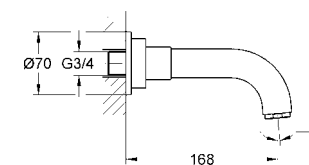

GROHE ATRIO YPSILON

Ref.No.	EAN code	Colour	Retail Guide Price (£)
13 139 000	4005176235856	chrome	178.32

Atrio Bath spout
wall mounted
mousseur
projection 168 mm
GROHE StarLight® chrome finish
min. recommended pressure 1.0 bar