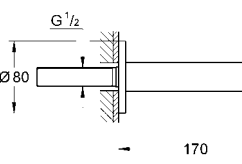

13 280 001 4005176888687 chrome 87.41

Concetto
Bath spout
wall mounted
GROHE StarLight® chrome finish
mousseur
male thread 1/2"
projection 170 mm
min. recommended pressure 1.0 bar