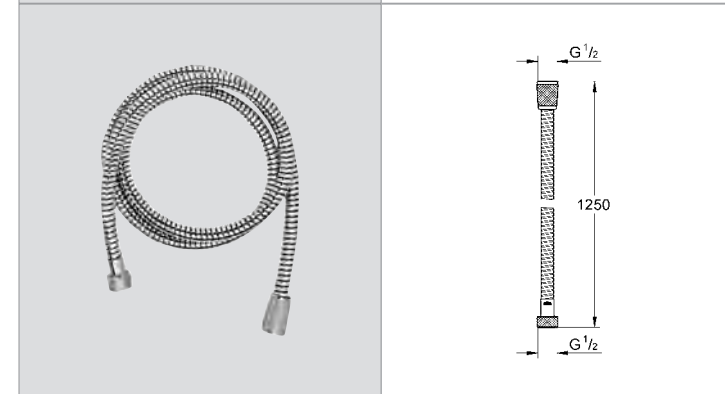

28 145 000 4005176601354 chrome 62.94
ditto, 2000 mm
28 150 000 4005176601439 chrome 27.10
Relexa
Relexaflex hose
1250 mm
1/2" x 1/2" x 8 mm bore
bendproof
GROHE StarLight® chrome finish
28 151 000 4005176601514 chrome 30.24
ditto, 1500 mm
28 154 000 4005176601552 chrome 33.39
ditto, 1750 mm
28 155 000 4005176601576 chrome 36.37
ditto, 2000m