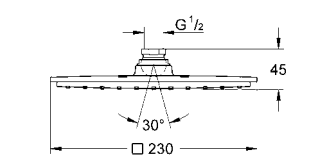

27 285 000	4005176860713	chrome	347.03

Ditto, with GROHE EcoJoy® 9.5 l/min. flow limiter

27 479 000	4005176883309	chrome	374.13

Rainshower® Allure 210
Head shower 1 spray
Rain
metal
ball joint with turning angle ± 15°
connection thread 1/2"
GROHE DreamSpray® perfect spray pattern
SpeedClean anti-limescale system
GROHE StarLight® chrome finish
min. recommended pressure 1.0 bar