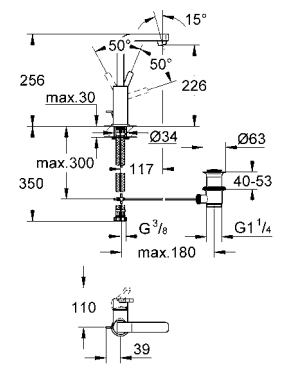

Ref.No. EAN code Colour Retail Guide Price (£)

23 296 000 4005176922701 chrome 266.61

Lineare
Basin mixer 1/2"
monobloc installation
GROHE StarLight® chrome finish
28 mm ceramic cartridge
with **GROHE SilkMove®**
adjustable flow rate limiter
cast spout with mousseur
flexible connection hoses
pop-up waste set 1 1/4"
rapid installation system
covered lever fixing
min. recommended pressure 1.0 bar