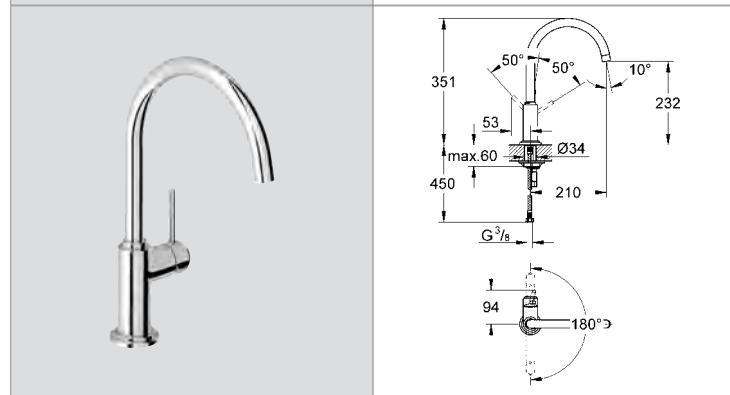

32 003 001 4005176849565 chrome 368.88
Atrio
Single-lever sink mixer 1/2"
monobloc installation
28 mm ceramic cartridge
with **GROHE SilkMove®**
GROHE StarLight® chrome finish
swivel tubular C-spout with mousseur
selectable swivel area : 180° / 360°
flexible connection hoses
rapid installation system
min. recommended pressure 1.0 bar