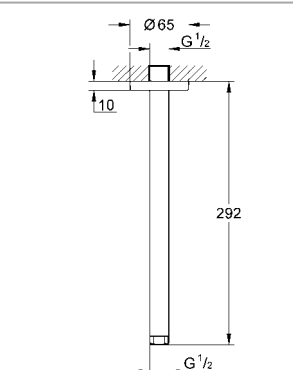

28 497 000 4005176270338 chrome 50.52

Rainshower®
Shower ceiling arm 292 mm
connection thread 1/2"
GROHE StarLight® chrome finish
can be used for all Rainshower® head
showers