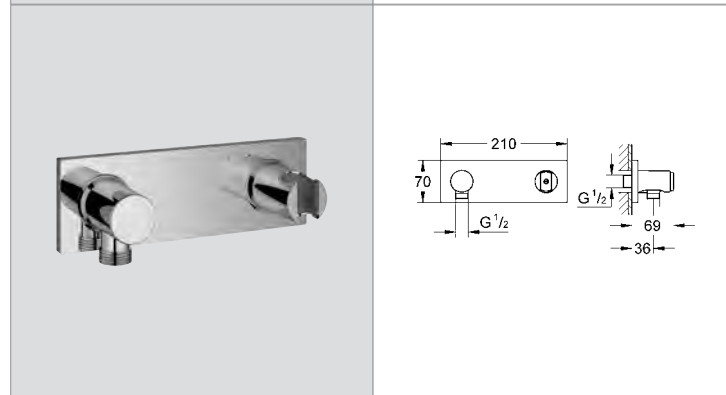

27 621 000	4005176898310	chrome	237.77

Grotherm F
Wall shower union with integrated shower holder
vertical or horizontal installation
for use with rough-in box 35 034 000 (1/2" connection)
sold separately
shower outlet 1/2"
hand shower and shower hose sold separately
protected against backflow
vertical and horizontal installation