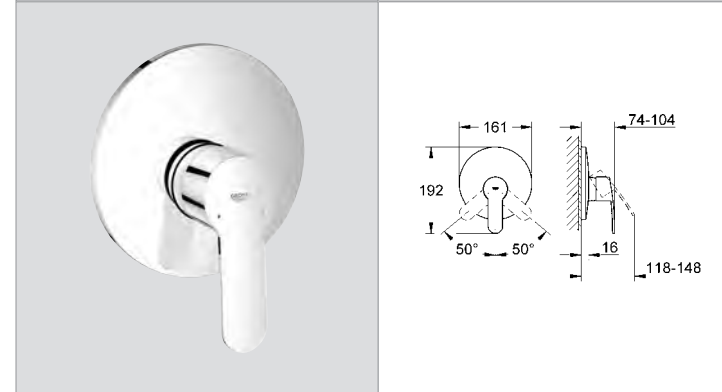

# GROHE EUROSTYLE COSMOPOLITAN

Ref.No. EAN code Colour Retail Guide Price (£)

**23 048 002 4005176887178**  
**Eurostyle Cosmopolitan 4-hole single-lever bath combination**  
**GROHE StarLight®** chrome finish  
**GROHE SilkMove®** 46 mm ceramic cartridge  
OHM operating element  
pre-assembled spout fixing, diverter bath/shower  
Euphoria Cosmopolitan hand shower (27 400 000)  
metal shower hose 2000 mm  
flexible connection hoses  
connection for shower hose  
protected against backflow  
**without baseframe**  
fixed spout  
**min. recommended pressure 1.0 bar**