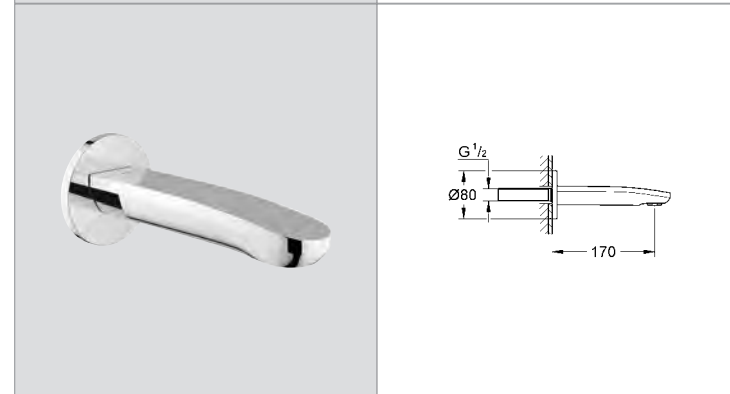

13 276 002 4005176887246
Eurostyle Cosmopolitan Bath spout
wall mounted
GROHE StarLight® chrome finish
mousseur
male thread 1/2"
projection 170 mm
min. recommended pressure 1.0 bar