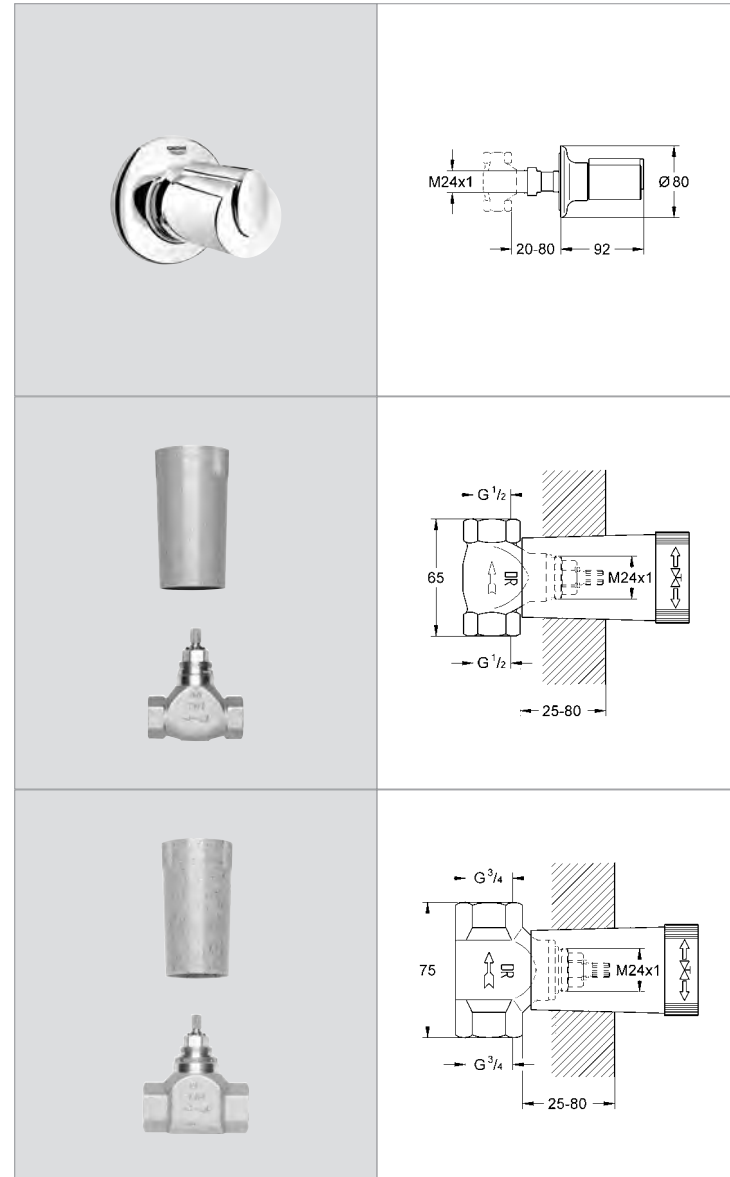

GROHE GROHTHERM 1000