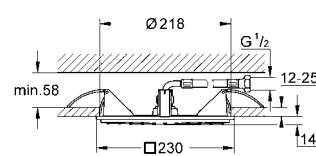

27 863 000	4005176918155	chrome	512.24

Rainshower® Allure 210
Ceiling shower 1 spray
Rain
metal
connection thread 1/2"
GROHE DreamSpray® perfect spray pattern
SpeedClean anti-limescale system
GROHE StarLight® chrome finish
min. recommended pressure 1.0 bar