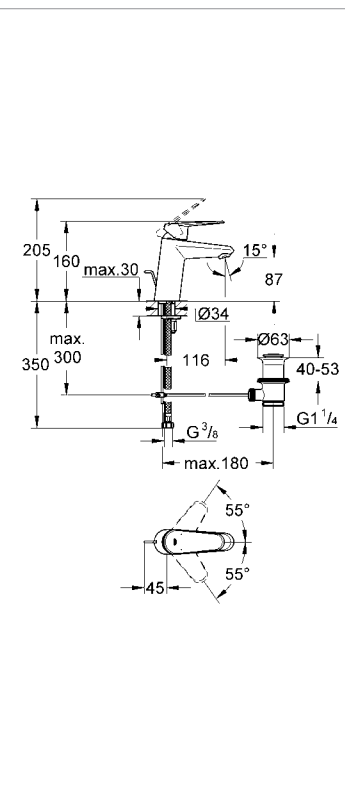

GROHE EURODISC COSMOPOLITAN

Ref.No. EAN code Colour Retail Guide Price (£)

33 190 002 4005176887475 chrome 164.51
Eurodisc Cosmopolitan Basin mixer 1/2"
monobloc installation
metal lever
GROHE SilkMove® 35 mm ceramic cartridge
GROHE StarLight® chrome finish
adjustable flow rate limiter
adjustable minimum flow rate 2.5 l/min
mousseur
pop-up waste set 1 1/4"
flexible connection hoses
GROHE QuickFix™ Plus installation system with centering support
optional temperature limiter ref. no. 46 375 000
noise classification 1 in accordance with DIN4109

33 190 20E 4005176887482 164.51
Ditto, with GROHE EcoJoy 5.7 l/min flow limiter

32 469 002 4005176887604 chrome 149.83
Ditto, smooth body

32 469 20E 4005176908835 149.83
Ditto, smooth body with GROHE EcoJoy® 5.7 l/min flowrate