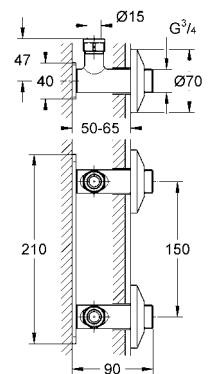

18 153 000 4005176819094 chrome 47.16

Bracket for exposed installation
suitable for wall mounted exposed shower & bath/shower mixers
150 mm centres