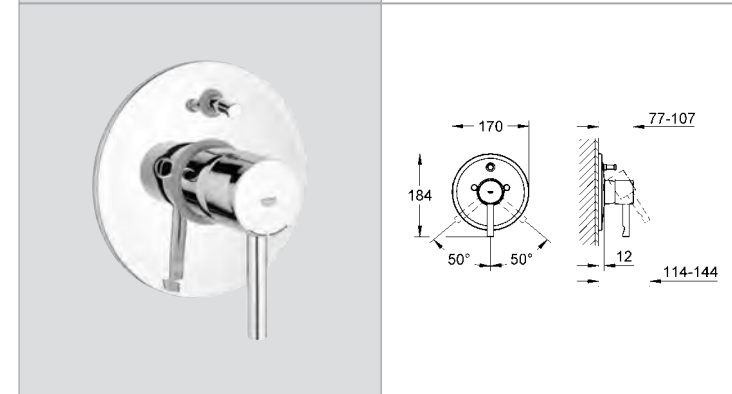

19 285 000 4005176816543 chrome 131.13
Essence
Single-lever bath/shower mixer trim
without concealed body
set for final installation for
35 501 000
automatic diverter: bath/shower
GROHE StarLight® chrome finish