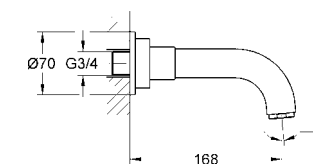

19 952 000	4005176174230	chrome	169.06

Talentofill Inlet, pop-up and waste-system
set for final installation
escutcheon
supply part
waste plug
fixing set
GROHE StarLight® chrome finish
min recommended pressure 1.0 bar

in combination with Talentofill
28 990 000/28 991 000