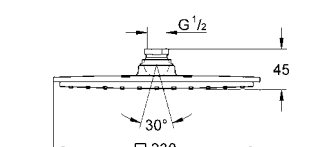

27 479 000 4005176883309 chrome 374.13

Rainshower® Allure 210
Head shower 1 spray
Rain
metal
ball joint with turning angle ± 15°
connection thread 1/2"
GROHE DreamSpray® perfect spray pattern
SpeedClean anti-limescale system
GROHE StarLight® chrome finish