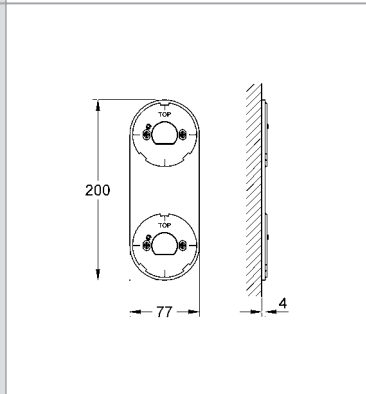

Holder plate for Digital Controller & Digital Diverter
vertical or horizontal installation
GROHE StarLight® chrome finish

36 309 000	4005176894794	chrome	164.99