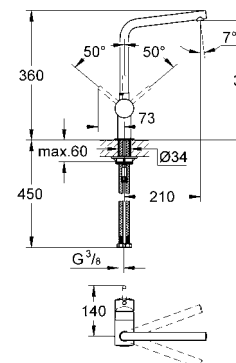

31 375 000	4005176934155	chrome	218.54
31 375 DC0	4005176934162	supersteel	278.85

Minta
Single-lever sink mixer, 1/2"
L-spout
monobloc installation
GROHE SilkMove® 46 mm ceramic cartridge
GROHE StarLight® chrome finish
adjustable flow rate limiter
swivel tubular spout
swivel range 0°/150°/360°
flexible connection hoses
rapid installation system
min. recommended pressure 1.0 bar