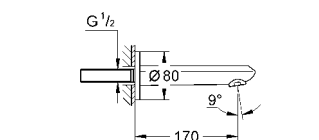

13 278 002 4005176887871 chrome 115.39

Eurodisc Cosmopolitan
Bath spout
wall mounted
GROHE StarLight® chrome finish
mousseur
male thread 1/2"
projection 170 mm
min. recommended pressure 1.0 bar