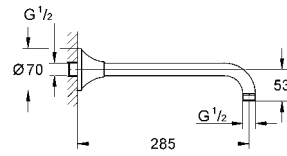

GROHE GRANDERA

Ref.No.	EAN code	Colour	Retail Guide Price (£)
27 986 000	4005176933011	chrome	78.15
27 986 IGO	4005176933547	chrome/gold	101.75

Rainshower® Grandera™ Shower arm 285 mm
metal
projection 286 mm
connection thread 1/2"
Grandera™ escutcheon
GROHE StarLight® chrome finish
suitable for all Grandera™ head showers