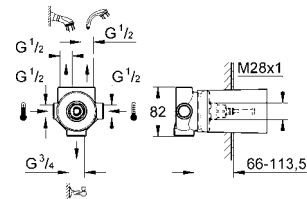

29 033 000	4005176845338		169.76

5-way diverter
concealed body
wall installation
with ceramic sealing disks
connection cold and hot 1/2"
2 outlets 1/2"
1 bath outlet 3/4"
installation depth adjustable
66 - 113 mm
DR-brass