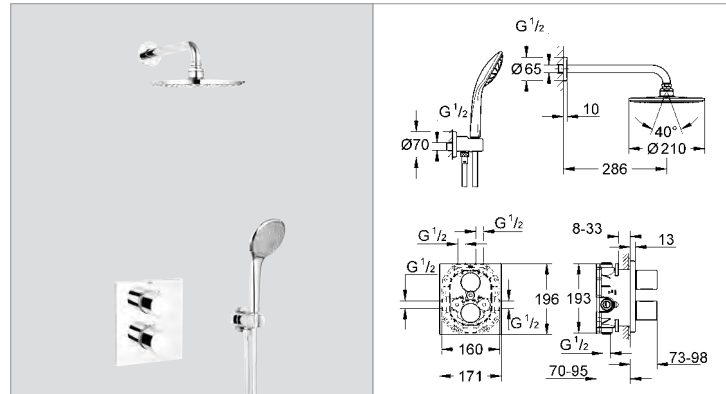

GROHE GROHTHERM 3000 COSMOPOLITAN

Ref.No. EAN code Colour Retail Guide Price (£)

34 408 000 4005176895418 chrome 821.68

Grohtherm 3000 Cosmopolitan Perfect Shower Set
consisting of:
set for final installation Grohtherm 3000 Cosmopolitan with Aquadimmer (19 567 000)
GROHE Rapido T thermostatic mixer
head shower Rainshower modern 210 (28 368 000)
Rainshower shower arm modern (28 576 000)
Euphoria Hand shower (27 265 000)
Shower outlet elbow (28 628 000)
Silverflex shower hose 1250 mm (28 362 000)