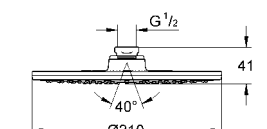

27 287 000	4005176842061	chrome	449.31
27 287 KSO	4005176842078	velvet black	583.92
27 287 LSO	4005176842085	moon white	583.92

GROHE Ondus
Rainshower shower head
Ø 210 mm
SpeedClean anti-limescale system
This headshower should only be used
in conjunction with shower arm 28 497,
28 576, 28 361 or 28 982
GROHE DreamSpray® perfect spray pattern
GROHE StarLight® chrome finish
recommended pressure 1.0 - 5.0 bar