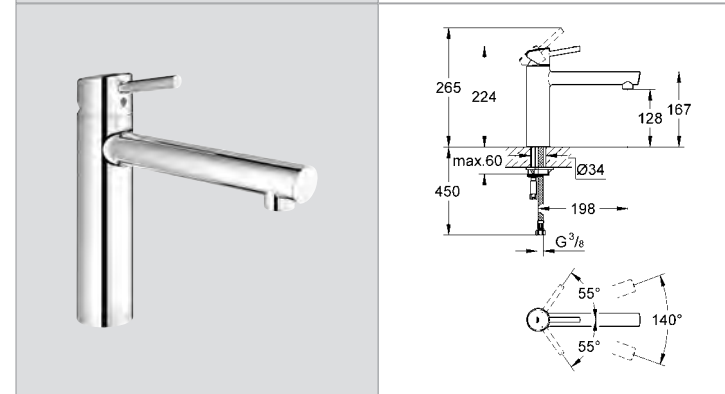

31 128 001 4005176886737 chrome 209.79
31 128 DC1 4005176891007 chrome supersteel 263.11
Conchetto Sink mixer 1/2"
medium spout
monobloc installation
GROHE SilkMove® 35 mm ceramic cartridge
GROHE StarLight® chrome finish
adjustable flow rate limiter
swivel cast spout
swivel area 140°
mousseur
flexible connection hoses
rapid installation system
min. recommended pressure 1.0 bar