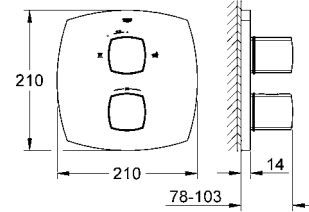

Ref.No.	EAN code	Colour	Retail Guide Price (£)
19 948 000	4005176935220	chrome	356.65
19 948 IGO	4005176935237	chrome/gold	463.29

Grandera
Thermostatic bath mixer with integrated 2-way diverter
set for final installation
for 35 500 000 / 35 050 000 Rapido T
without concealed body
GROHE StarLight® chrome finish
GROHE SafeStop Plus® safety stop at 38 C and additionally adjustable max. temperature limiter at 43 C
GROHE AquaDimmer Eco with multiple function:
shut off and flow control
diverter: shower head/bath tub
Integrated Eco-Button with Eco-Stop for shower
wall escutcheon with **GROHE SmartFix**
(covered escutcheon- and shaft sealing,
covered fixing)
metal handles
min. recommended pressure 1.0 bar