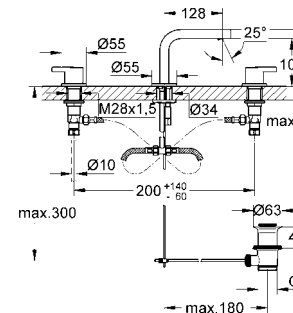

20 304 000 4005176896453 chrome 311.19

Lineare
Three-hole basin mixer 1/2"
spout with mousseur
GROHE StarLight® chrome finish
ceramic headparts 1/2", 90°
pop-up waste set 1 1/4"
GROHE QuickFix™ installation system
with centering support
pressure-proof, flexible connection hoses
between spout and side valves
min. recommended pressure 1.0 bar