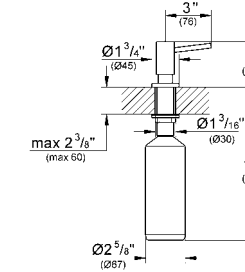

40 536 000	4005176905506	chrome	43.01
40 536 DC0	4005176905537	supersteel	51.66

Contemporary Soap Dispenser
for liquid soaps,
storage bin 0.4 l
GROHE StarLight® chrome finish