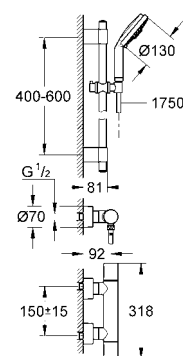

34 275 000 4005176847912 chrome 477.27

Grohtherm 3000 Cosmopolitan
Thermostatic shower mixer 1/2"
Grohtherm 3000 Cosmopolitan thermostat shower mixer (34 274 000)
Rainshower® Cosmopolitan shower set (28 757 000)
GROHE StarLight® chrome finish
GROHE DreamSpray® perfect spray pattern
GROHE CoolTouch® safety housing
GROHE SafeStop safety button at 38°C
SpeedClean anti-limescale system
max. pressure differential 5:1
min. recommended pressure 1.0 bar