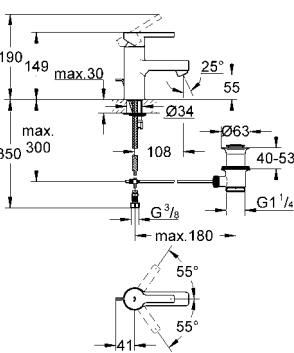

32 114 000 4005176820694 chrome 214.16

Lineare
Basin mixer 1/2"
monobloc installation
GROHE SilkMove® 35 mm ceramic cartridge
adjustable flow rate limiter
mousseur, pop-up waste set 1 1/4"
flexible connection hoses
rapid installation system
GROHE StarLight® chrome finish
min. recommended pressure 1.0 bar