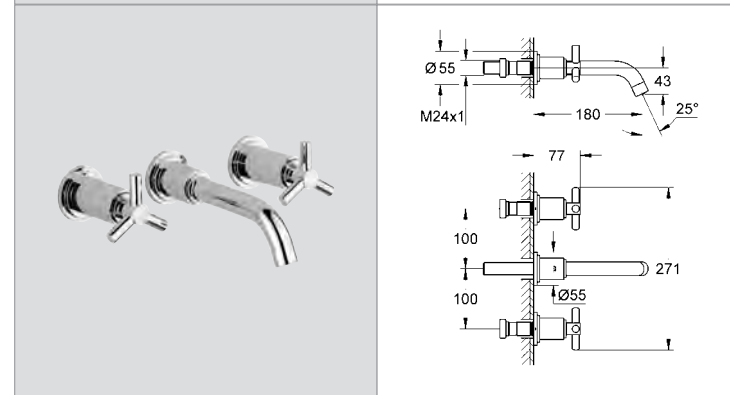

20 164 000 **4005176855191** **chrome** **475.53**

Atrio 3-hole basin mixer
wall mounted
without concealed body
set for final installation for 32 706 000
GROHE StarLight® chrome finish
valves hot/cold
with headparts 1/2" - 90°
projection 180 mm
centre distance 200 mm
with Ypsilon handle
min. recommended pressure 1.0 bar

20 387 000 **4005176912580** **chrome** **496.50**

Ditto, projection 220mm