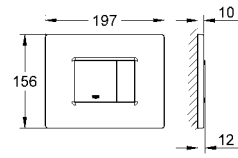

GROHE WALL PLATES, DUAL FLUSH

Ref.No. EAN code Colour Retail Guide Price (£)

38 776 SD0 4005176853555 stainless steel 131.13

Skate Cosmopolitan
Wall plate, stainless steel
for dual flush or start & stop actuation
for horizontal installation
156 x 197 mm
plastic fixing frame
hidden fixing screws
not suitable for GROHE Fresh