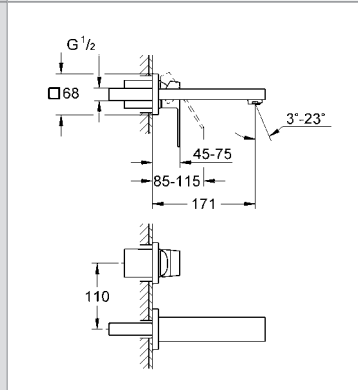

19 895 000   **4005176901072**   **chrome**   **249.13**

Eurocube
2-hole basin mixer
wall mounted
without concealed body
set for final installation for 32635000
metal lever
GROHE StarLight® chrome finish
metal escutcheon
GROHE AquaGuide adjustable mousseur
centre distance 110 mm
projection 171 mm

23 447 000   **4005176998737**   **chrome**   **269.99**
Ditto, projection 210 mm
available April 2014