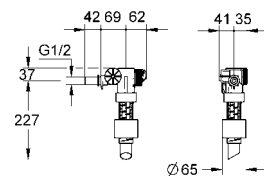

GROHE WC CISTERNS

Ref.No.	EAN code	Colour	Retail Guide Price (£)
42 181 000	4005176286872	chrome	31.47

Filling valve
1/2" connection
min. recommended
static pressure 0.2 bar