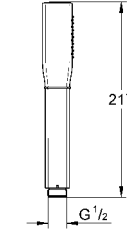

Ref.No.	EAN code	Colour	Retail Guide Price (£)
26 037 000	4005176935381	chrome	83.04
26 037 IGO	4005176936210	chrome/gold	109.26

Grandera™ Stick
Hand shower 1 spray
spray pattern rain
metal
GROHE EcoJoy® 7.6l flow limiter
GROHE DreamSpray® perfect spray pattern
Inner WaterGuide for a longer life
GROHE CoolTouch® prevents scalding from hot surfaces
GROHE StarLight® chrome finish
SpeedClean anti-limescale system
Universal Mounting System. Fitting all
standard shower hoses
min. recommended pressure 1.0 bar

27 970 000	4005176931154	chrome	94.41
27 970 IGO	4005176931161	chrome/gold	123.63

Grandera
Shower outlet elbow, 1/2"
male thread
protected against backflow
GROHE StarLight® chrome finish