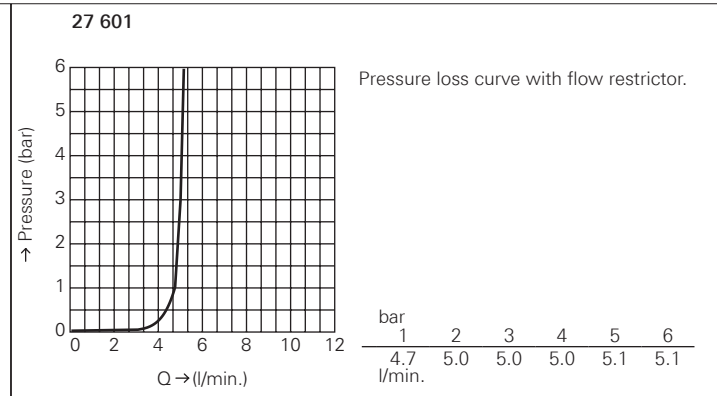

GROHE FLOW CHARTS

GROHE FLOW CHARTS