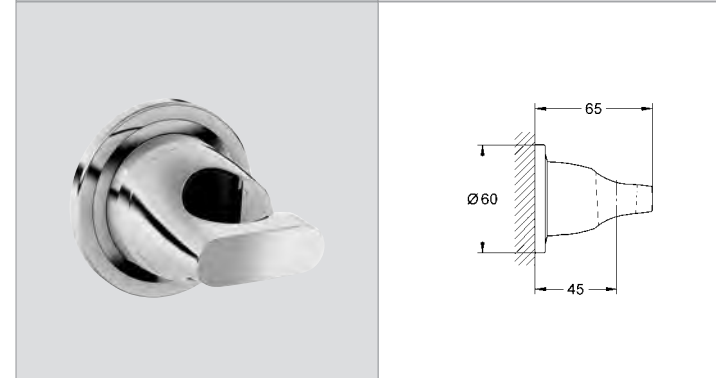

27 190 000 4005176842221 chrome 93.89

**GROHE Ondus**  
**Shower outlet elbow**  
connection thread 1/2"  
protected against backflow

27 188 000 4005176842160 chrome 83.40

**GROHE Ondus**  
**Hand shower holder**  
wall mounted  
not adjustable