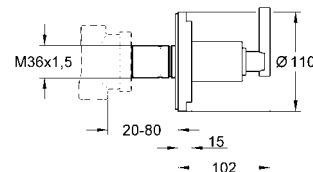

19 134 000	4005176235900	chrome	115.03

Atrio 5-way diverter without concealed body
set for final installation (for 29 708)
with Jota handle
GROHE StarLight® chrome finish