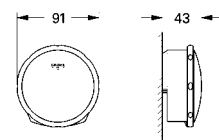

19 952 000	4005176174230	chrome	169.06

Talentofill
Inlet-, pop-up and waste-system
set for final installation
escutcheon
supply part
waste plug
fixing set
GROHE StarLight® chrome finish
min recommended pressure 1.0 bar

in combination with Talentofill
28 990 000/28 991 000