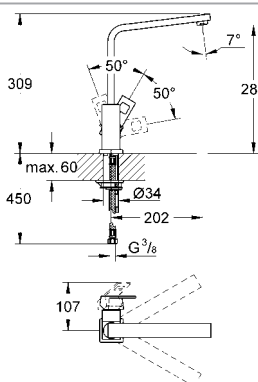

32 105 00E 4005176866630 chrome 301.65
Ditto, with GROHE Ecojoy 5.7 l/min flow limiter

31 255 000 4005176901416 chrome 241.26

Eurocube
Sink mixer 1/2"
high spout
monobloc installation
28 mm ceramic cartridge
with GROHE SilkMove®
GROHE StarLight® chrome finish
swivel cast spout
swivel area 360°
mousseur
flexible connection hoses
rapid installation system
min. recommended pressure 1.0 bar