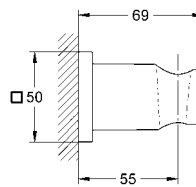

27 075 000 4005176833090 chrome 29.37

Rainshower®
Wall hand Shower holder
not adjustable
GROHE StarLight® chrome finish
with square escutcheon