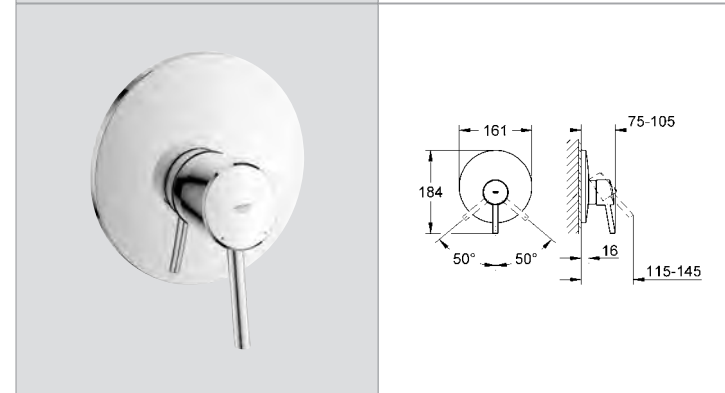

19 345 001 4005176888953 chrome 120.64
Concetto
Single-lever shower mixer trim
without concealed body
set for final installation for
35 501 000
GROHE StarLight® chrome finish
metal lever
escutcheon- and shaft-sealing
wall escutcheon
covered fixing