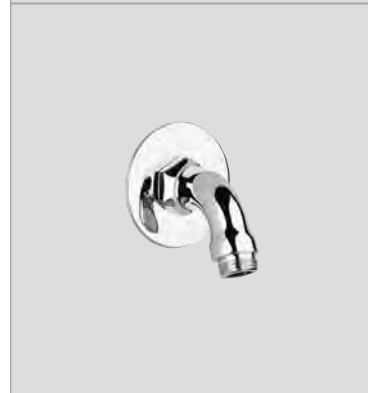

Relaxa
Shower arm 55 mm
connection thread 1/2"
GROHE StarLight® chrome finish

28 541 000	4005176040528	chrome	104.54