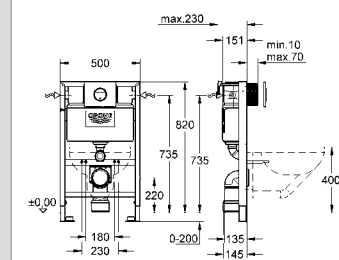

38 886 000	4005176879616		377.63

Rapid SL 4 in 1 set for WC with flushing cistern 6 - 9 l
for on-the-wall installations or studded walls
0.82 m installation height
powder coated steel frame, self-supporting for dry-cladding, completely pre-assembled with fixed connections, for single or series installation
quick adjustment, lockable
fixing material, TÜV approved
2 WC fixing bolts, fixing device for ceramic
distance of fixing bolts 180/230 mm
outlet bend Ø 80 mm, depth adjustable
reducer Ø 80/100 mm, inlet and outlet connecting set
pneumatic discharge valve offering 3 modes of operation: dual flush or start/stop or non-interruptible
front or top actuation
water supply from left/right or back
low noise (group I acc. to German Noise Specification)
insulated against condensation
½" water supply connection including integrated angle valve and push fit flexible hose union
shortable inspection shaft incl. protection during construction phase
including wall plate Nova Cosmopolitan
for dual flush or start & stop actuation, for horizontal installation
156 x 197 mm, chrome, made of ABS
GROHE StarLight® chrome finish
GROHE EcoJoy® technology for less water and perfect flow
accessories for on-the-wall installation with **GROHE Fresh** retrofit set