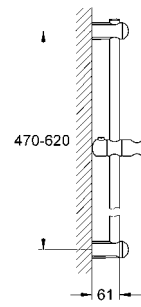

27 500 000 4005176886058 chrome 67.30  
**Ditto**, 900 mm shower rail

27 596 000 4005176895944 5.77

**New Tempesta**  
**GROHE EasyReach**™ tray  
acrylic

27 206 000 4005176845444 13.64

**Relaxa**  
Soap dish  
transparent  
surface in parts with eroded structure  
shower rail Ø 25 mm