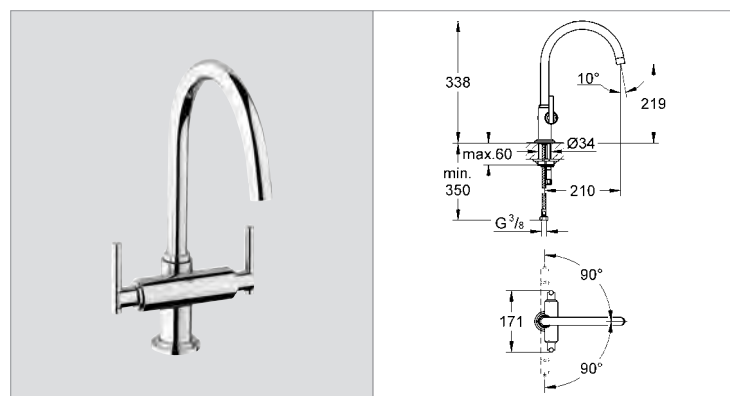

# GROHE KITCHEN FITTINGS

Ref.No. EAN code Colour Retail Guide Price (£)

**30 192 000 4005176918308 chrome 396.86**  
**Atrio**  
**Sink mixer 1/2"**  
 monobloc installation  
 ceramic headparts 1/2", 90°  
 with Jota handle  
**GROHE StarLight®** chrome finish  
 swivel tubular spout  
 selectable swivel area : 180° / 360°  
 mousseur  
 flexible connection hoses  
 rapid installation system  
**min. recommended pressure 1.0 bar**