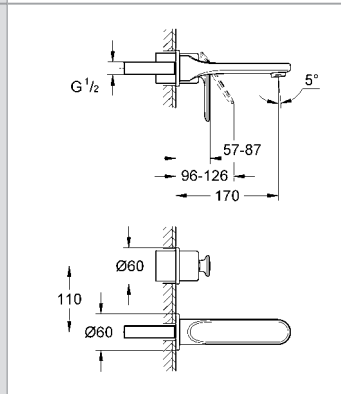

Wash basin

Bath / Shower Fittings

Showers

Accessories / Actuators

Ref.No.	EAN code	Colour	Retail Guide Price (£)
32 184 000	4005176860379	chrome	559.44
32 184 KS0	4005176873041	velvet black	868.58
32 184 LS0	4005176873034	moon white	863.64

Veris
Basin mixer 1/2"
monobloc installation
28 mm ceramic cartridge
with GROHE SilkMove®
GROHE StarLight® chrome finish
swivel spout
SpeedClean mousseur
pop-up waste set 1 1/4"
flexible connection hoses
min recommended pressure 1.0 bar

32 187 000	4005176860904	chrome	526.23

ditto, Smooth Body Version

23 064 000	4005176890109	chrome	506.99
23 064 KS0	4005176890116	velvet black	524.48
23 064 LS0	4005176890123	moon white	524.48

Veris
Basin mixer 1/2"
monobloc installation
28 mm ceramic cartridge
with GROHE SilkMove®
GROHE StarLight® chrome finish
low spout
pop-up waste set 1 1/4"
SpeedClean mousseur
flexible connection hoses
min. recommended pressure 1.0 bar

23 065 000	4005176890130	chrome	475.53

Ditto, smooth body

32 183 000	4005176860362	chrome	411.65
32 183 KS0	4005176873027	velvet black	701.64
32 183 LS0	4005176873010	moon white	701.64

Veris
Basin mixer 1/2"
monobloc installation
28 mm ceramic cartridge
with GROHE SilkMove®
GROHE StarLight® chrome finish
low spout
pop-up waste set 1 1/4"
SpeedClean mousseur
flexible connection hoses
min recommended pressure 1.0 bar

32 186 000	4005176860898	chrome	400.35

32 191 000	4005176860966	chrome	643.36

Veris
Basin mixer 1/2"
for free-standing basins
monobloc installation
28 mm ceramic cartridge
with GROHE SilkMove®
GROHE StarLight® chrome finish
swivel spout
SpeedClean mousseur
pop-up waste set 1 1/4"
flexible connection hoses
min recommended pressure 1.0 bar