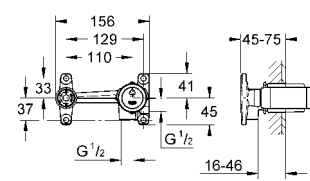

32 635 000 4005176845949 **217.66**

Quadra Single-lever mixer 1/2", concealed body
for 2 hole basin mixer
wall installation
without finishing trim set
installation depth 45 to 75 mm
GROHE SilkMove® 35 mm ceramic cartridge
installation device
min recommended pressure 1.0 bar

15