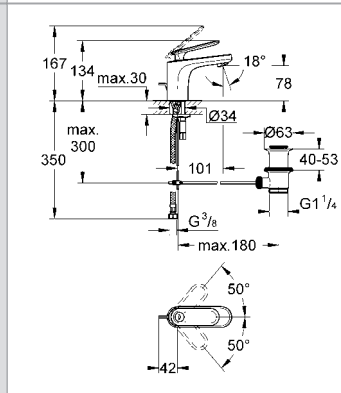

32 183 000	4005176860362	chrome	411.65
32 183 KS0	4005176873027	velvet black	701.64
32 183 LS0	4005176873010	moon white	701.64

Veris
Basin mixer 1/2"
monobloc installation
28 mm ceramic cartridge
with GROHE SilkMove®
GROHE StarLight® chrome finish
low spout
pop-up waste set 1 1/4"
SpeedClean mousseur
flexible connection hoses
min recommended pressure 1.0 bar

32 186 000	4005176860898	chrome	400.35

32 191 000	4005176860966	chrome	643.36

Veris
Basin mixer 1/2"
for free-standing basins
monobloc installation
28 mm ceramic cartridge
with GROHE SilkMove®
GROHE StarLight® chrome finish
swivel spout
SpeedClean mousseur
pop-up waste set 1 1/4"
flexible connection hoses
min recommended pressure 1.0 bar