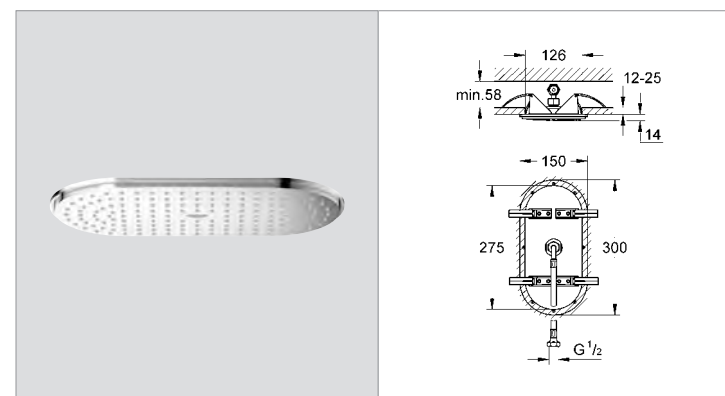

GROHE RAINSHOWER® HEAD SHOWERS

Ref.No. EAN code Colour Retail Guide Price (£)

27 861 000 4005176918131 **chrome 501.75**
Rainshower® Ondus Veris 300
Ceiling shower 1 spray
Rain
metal
connection thread 1/2"
GROHE DreamSpray® perfect spray pattern
GROHE StarLight® chrome finish
SpeedClean anti-limescale system
min. recommended pressure 1.0 bar