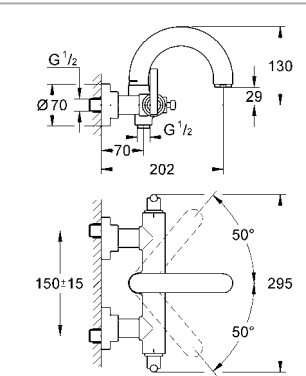

25 011 000 4005176236365 chrome 496.50
Atrio Bath / shower mixer 1/2"
wall mounted
Non-thermostatic
ceramic headparts 1/2" - 90°
automatic diverter: bath/shower
swivel tubular spout with stop limiter
mousseur
covered S-unions
protected against backflow
with Jota handle
without shower set
GROHE StarLight® chrome finish
min. recommended pressure 1.0 bar