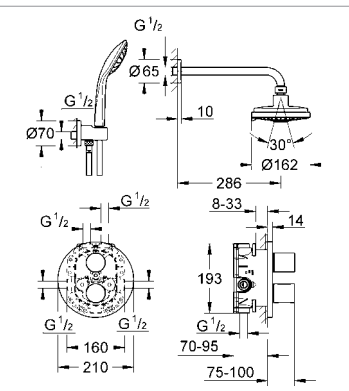

11 832 3	4005176982873		1,004.55

Grohtherm 3000 Cosmopolitan + Rainshower® Shower Solution Pack 4
concealed body Rapido T thermostat valve (35 500 000)
set for final installation Grohtherm 3000 Cosmopolitan (19 468 000)
Rainshower® modern 210 head shower (28 368 000)
Rainshower® shower arm 286 mm (28 576 000)
Euphoria Cosmopolitan wall holder set (27 369 000)
minimalist elbow, circle (27 057 000)
GROHE TurboStat® compact cartridge
with wax thermostatic element
GROHE StarLight® chrome finish
GROHE SafeStop safety button at 38°C
GROHE DreamSpray® perfect spray pattern
GROHE CoolTouch® prevents scalding from hot surfaces
SpeedClean anti-limescale system
max. pressure differential 5:1
min. recommended pressure 1.0 bar

34 399 000	4005176895401	chrome	646.86

Grohtherm 3000 Cosmopolitan Perfect Shower Set
consisting of:
set for final installation Grohtherm 3000 Cosmopolitan with Aquadimmer (19 468 000)
GROHE Rapido T thermostatic mixer (27 134 000)
Rainshower Cosmopolitan Headshower 160mm (27 576 000)
Rainshower shower arm modern (28 576 000)
Euphoria Hand shower (27 265 000)
Shower outlet elbow (28 628 000)
Silverflex shower hose 1250 mm (28 362 000)