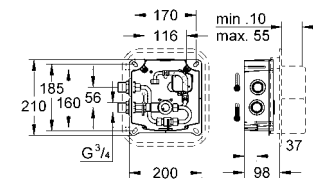

36 009 000 4005176256097 229.02

Europlus E
Concealed mounting box
with integrated pre-adjustable
thermostatic mixer
wall installation
suitable for IR-sets for final installation
36 242 SD0
36 243 SD0
2 stop valves
Grotherm Micro integrated
pre-adjustable thermostatic mixer
flexible connection-/flush hose
max. pressure differential 5:1
min. recommended pressure 1.0 bar