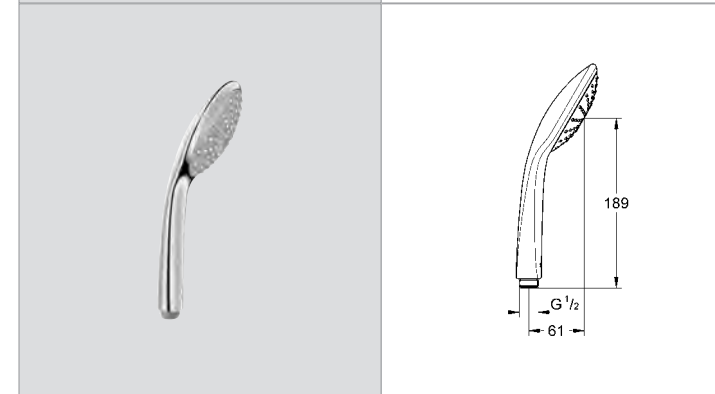

27 220 000	4005176854118	chrome	33.04

Euphoria 110 Duo
Hand shower 2 sprays
Rain, SmartRain
Smart Rain
GROHE DreamSpray®
GROHE SprayDimmer (Stepless flow rate reduction)
GROHE CoolTouch®
GROHE StarLight® chrome finish
SpeedClean anti-limescale system
Inner WaterGuide for a longer life
min recommended pressure 1.0 bar