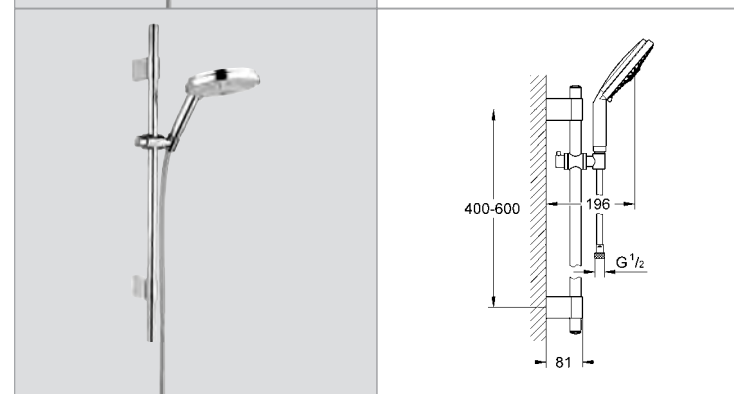

28 758 001 4005176875533 **chrome 201.92**
Rainshower® Cosmopolitan 160
Shower rail set 4 sprays
shower rail, 600 mm (28 797 000)
GROHE QuickFix® (variable distance between wall shower holders for adaption to existing drillings) with wall holders made of metal
hand shower Cosmopolitan (28 756 000)
Silverflex shower hose 1750 mm (28 388 000)
Twistfree to prevent hose from twisting
GROHE StarLight® chrome finish
GROHE DreamSpray® perfect spray pattern
SpeedClean anti-limescale system
min. recommended pressure 1.0 bar

28 763 001 4005176875557 **chrome 205.43**
Ditto, 900 mm shower rail