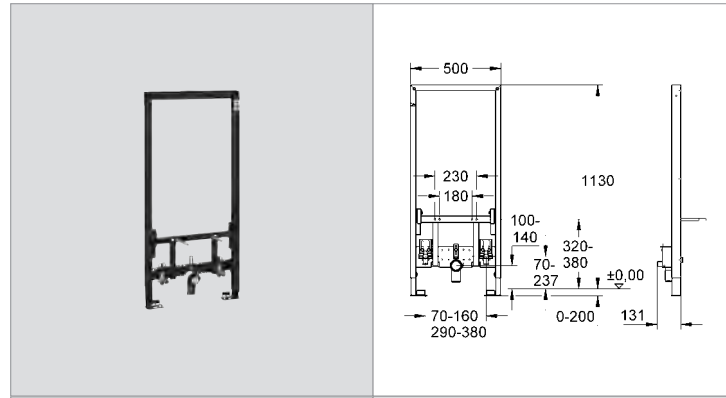

GROHE RAPID SL BIDET / WASH BASIN

Ref.No. EAN code Colour Retail Guide Price (£)

38 553 001 4005176863813 **258.75**

Rapid SL for bidet
1.13 m installation height
powder coated steel frame, self-supporting for on-the-wall installations or studded walls
pre-assembled
height adjustable fitting connections for single or series installation
quick adjustment, lockable
fixing material, TÜV approved
bidet fixing bolts
PE-outlet bend 50 mm dia, seal Ø 32 mm
2 noise protected fitting connections 1/2"
fixing material for bidet
without front wall brackets
38 558 00M (pair)