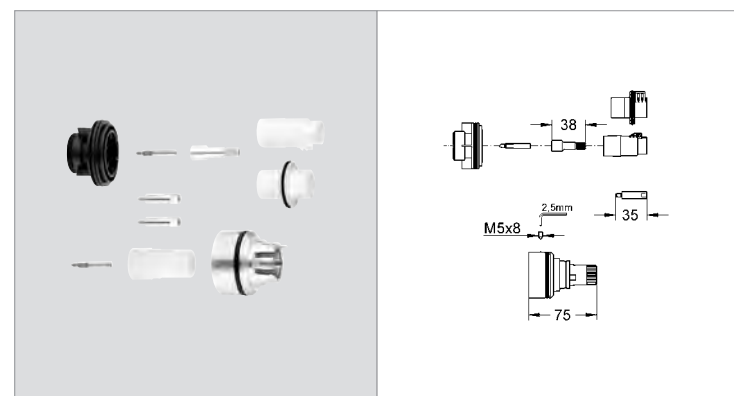

GROHE RAPIDO T

Ref.No.	EAN code	Colour	Retail Guide Price (£)
47 780 000	4005176836541	chrome	128.49

Extension set 27.5 mm
for Rapido T 35 500 000/35 050 000
for use with central-thermostats and
shower-thermostats with shut-off valve