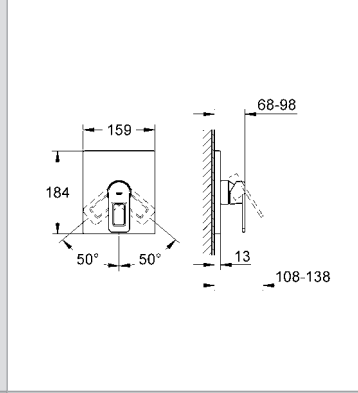

Quadra
Single-lever shower mixer trim
without concealed body
set for final installation for
35 501 000
GROHE StarLight® chrome finish
escutcheon- and shaft-sealings
metal escutcheon
covered coupling

35 501 000 4005176833847 103.15