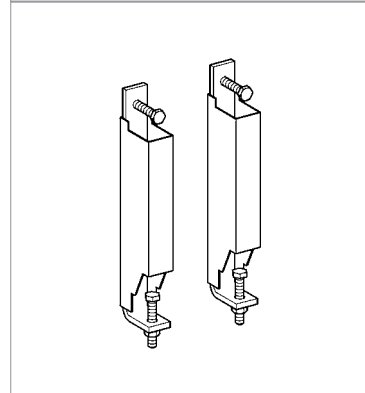

38 779 000	4005176855306		100.35

Rapid SL Accessory
for WC bowls with a bearing area of
less than 20 cm