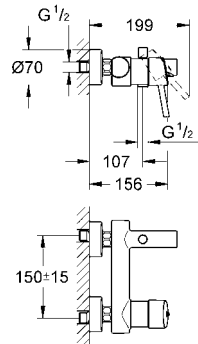

32 211 001	4005176889028	chrome	177.45

Concetto
Single-lever bath/shower mixer 1/2"
wall mounted
metal lever
GROHE SilkMove® 46 mm ceramic cartridge
GROHE StarLight® chrome finish
adjustable flow rate limiter
automatic diverter: bath/shower
integrated non-return valve
in the shower outlet 1/2"
mousseur
S-unions
optional temperature limiter ref. no. 46 308 000
protected against backflow
min. recommended pressure 1.0 bar