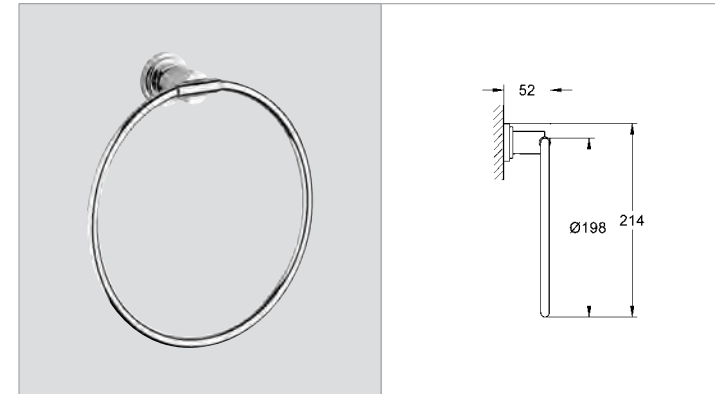

GROHE ATRIO ACCESSORIES

Ref.No.	EAN code	Colour	Retail Guide Price (£)

40 307 000	4005176236969	chrome	117.13

Atrio
Towel ring
GROHE StarLight® chrome finish