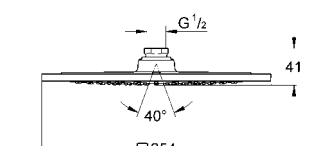

27 271 000 4005176860690 chrome 347.03

Rainshower® F-Series 10"
Head shower 1 spray
Rain
254 x 254 mm
Ball joint +/- 20° rotatable
connection thread 1/2"
SpeedClean anti-limescale system
GROHE StarLight® chrome finish
min. recommended pressure 1.0 bar
GROHE DreamSpray® perfect spray pattern