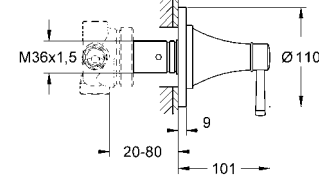

Ref.No.	EAN code	Colour	Retail Guide Price (£)
19 942 000	4005176931048	chrome	115.03
19 942 IGO	4005176931055	chrome/gold	149.47

Grandera
5-way diverter
set for final installation for
29 708 000
GROHE StarLight® chrome finish
installation depth adjustable
66 - 113 mm
min. recommended pressure 1.0 bar