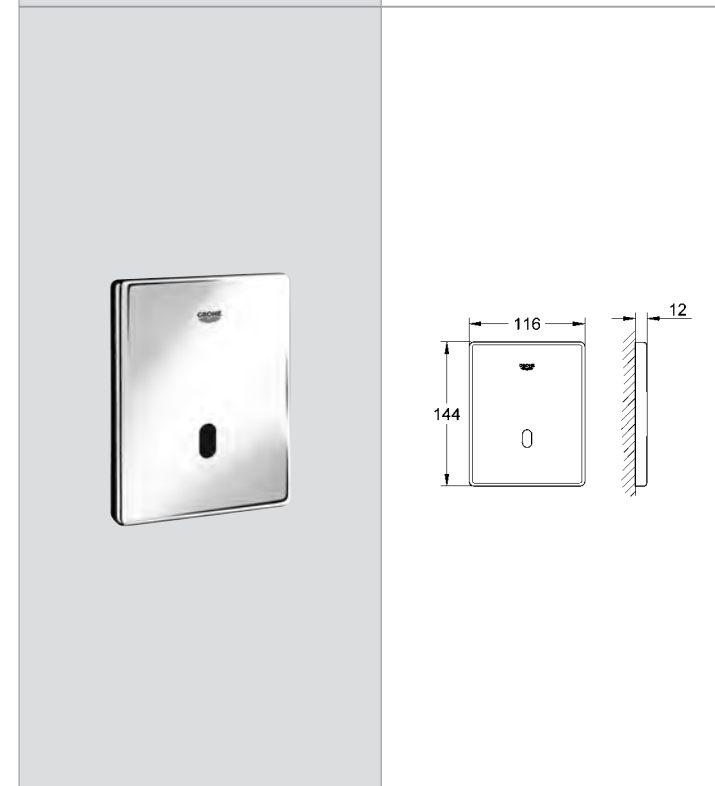

37 324 001	4005176929526	chrome	398.32
37 324 SD1	4005176929533	stainless steel	549.98

Tectron Skate
Infra-red electronic for Urinal
set for final installation
for Rapido U or Rapido UMB
battery supply 6 V lithium-battery,
type CR-P2
flow pressure min 0.5 bar
operating pressure max 10 bar
CE-approved
infra-red control
LongLife battery electronic
battery lifetime approx. 7 years (150 actuations a day)
7 pre-set programs
with 24/72 hours autoflush
time or user dependent
with cleaning mode
battery status check
additional functions by remote control 36 206 000:
adjustable flow time by hand or remote
adjustment reflection range by remote
cartridge with solenoid valve and dirt strainer
front plate 116 x 144 mm
GROHE StarLight® chrome finish