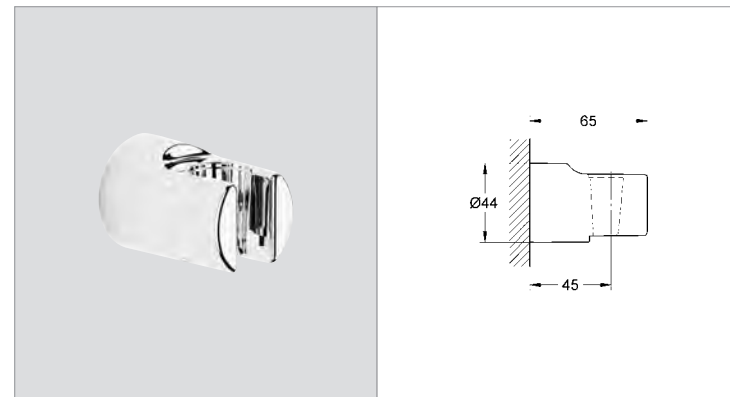

GROHE COMMERCIAL SHOWERS

Ref.No. EAN code Colour Retail Guide Price (£)

28 622 000 4005176041297 **chrome** 25.52
Relexa plus
Wall hand Shower holder
GROHE StarLight® chrome finish