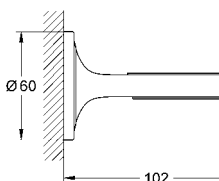

40 376 000 4005176840241 chrome 113.98

Veris
Glass/soap dish holder
without glass, soap dish or soap
dispenser