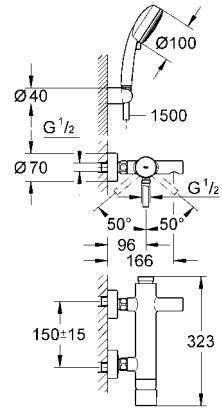

Ref.No.	EAN code	Colour	Retail Guide Price (€)
33 628 000	4005176816529	chrome	264.86

Essence
Single-lever bath/shower mixer 1/2"
wall mounted
GROHE SilkMove® 46 mm ceramic cartridge
adjustable flow rate limiter
cast spout
automatic diverter: bath/shower
integrated mousseur
integrated non-return valve
S-unions
covered lever fixing
hand shower New Tempesta Cosmopolitan 100, 3 sprays 9.5 l (27 574 000)
wall shower holder (28 605 000)
shower hose (28 151 000)
optional temperature limiter ref. no. 46 308 000
GROHE StarLight® chrome finish
min. recommended pressure 1.0 bar