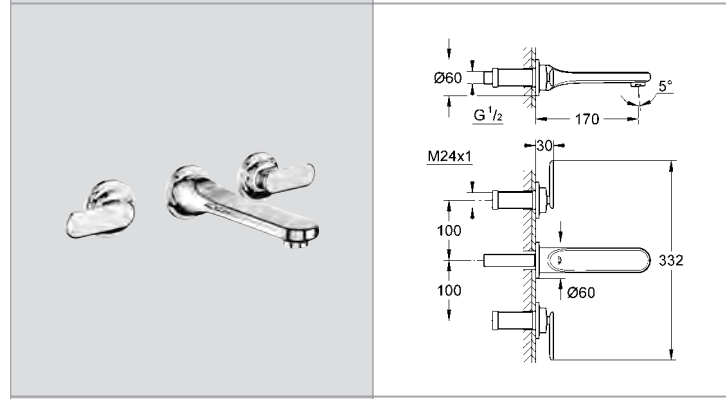

20 181 000   **4005176860997**   **chrome**   **611.89**

Veris
Three-hole basin mixer 1/2"
wall mounted
without concealed body
set for final installation for
29 025 000
GROHE StarLight® chrome finish
valves hot/cold
with headparts 1/2" - 90°
SpeedClean mousseur
projection 170 mm
centre distance 200 mm
min recommended pressure 1.0 bar

20 195 000   **4005176876035**   **chrome**   **643.36**
Ditto, projection 220mm