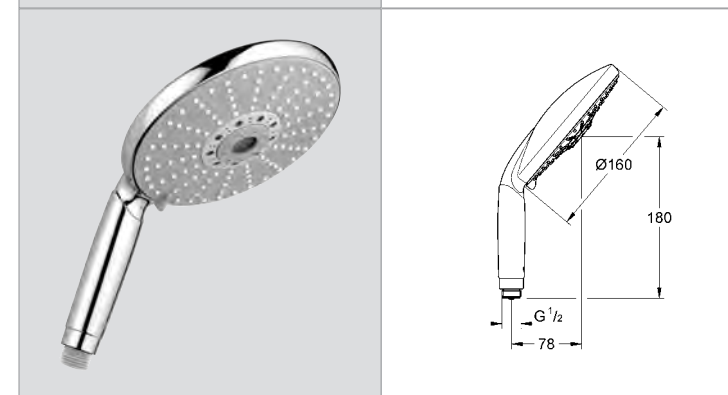

28 765 000 4005176820120 **chrome 98.08**
Rainshower® Classic 160
Hand shower 4 sprays
Rain / Jet / Pure / Champagne spray
SpeedClean anti-limescale system
GROHE StarLight® chrome finish
GROHE DreamSpray® perfect spray pattern
Inner WaterGuide for a longer life
min. recommended pressure 1.0 bar