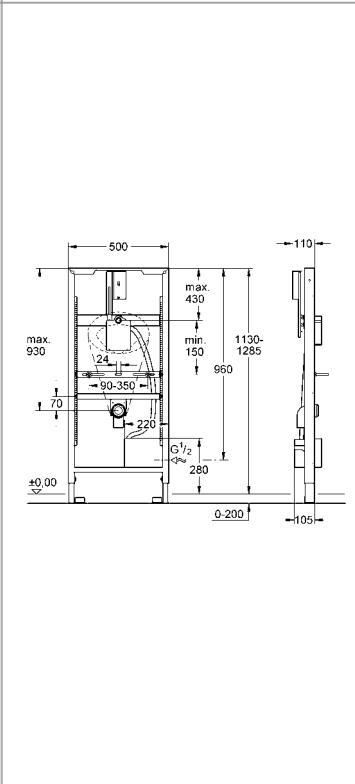

Rapid SL for urinal
1.13 and 1.30 m installation height
with roughing-in set for radar electronic
without installation set for radar electronic
for on-the-wall installations or studded walls
powder coated steel frame, self-supporting
for dry-cladding, completely pre-assembled
height adjustable fitting connections
for single or series installation
quick adjustment, lockable
fixing material
TUV approved
PE-outlet bend 50 mm dia
inlet connection and inlet connecting set
fixing bolts M8, with fixing device
for the ceramic
box for concealed installation
including roughing-in box
water group with stop valve and
flush elbow
without front wall brackets
38 558 00M (pair)
without tiling set

38 558 00M	4005176291418		23.08