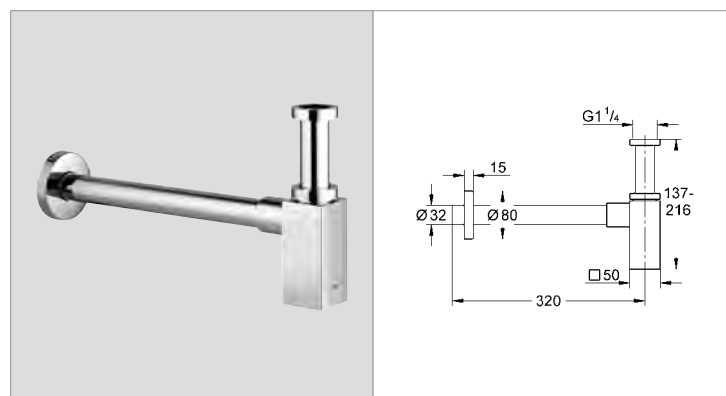

GROHE ALLURE BRILLIANT

Ref.No. EAN code Colour Retail Guide Price (£)

40 564 000 **4005176912740** **chrome** **180.83**
Bottle trap
for wash basin
GROHE StarLight® chrome finish
brass body