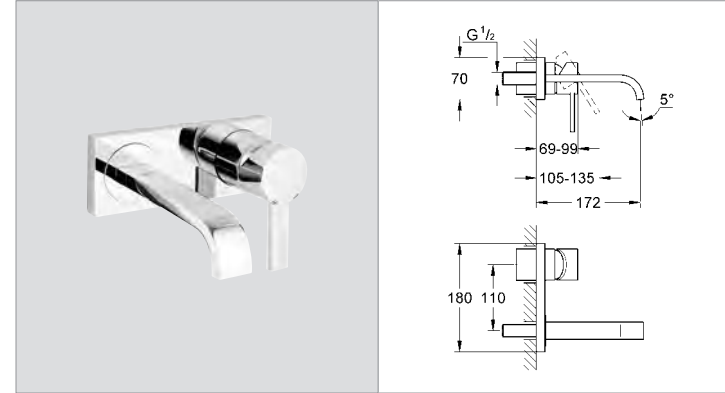

19 309 000 4005176820656 **chrome 452.80**
Allure
2-hole basin mixer
wall mounted
without concealed body
set for final installation for
33 769 000
with metal plate
spout with mousseur
projection 172 mm
centre distance 110 mm
GROHE StarLight® chrome finish
flow limiter 8 l/min.
min. recommended pressure 1.0 bar