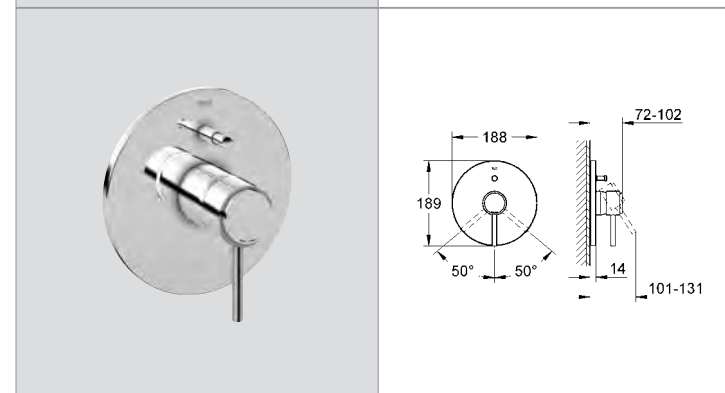

19 459 001 4005176849473 **chrome** **255.24**
Atrio
Single-lever bath/shower mixer trim
without concealed body
set for final installation for
35 501 000
GROHE StarLight® chrome finish
escutcheon- and shaft-sealings
metal escutcheon
covered fixing