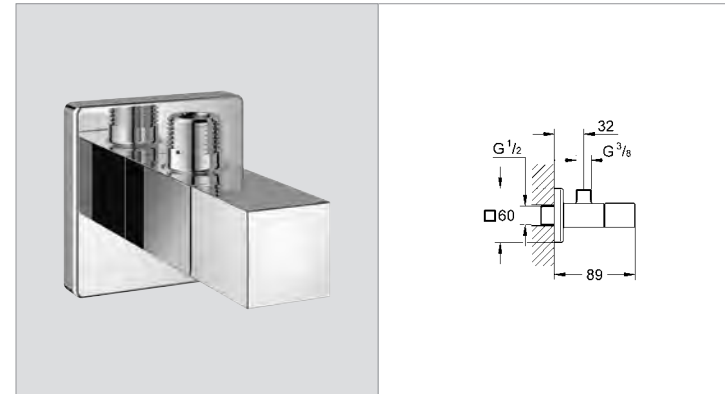

22 012 000 4005176906343 chrome 37.94
Eurocube Angle valve 1/2"
outlet thread 3/8"
metal handle