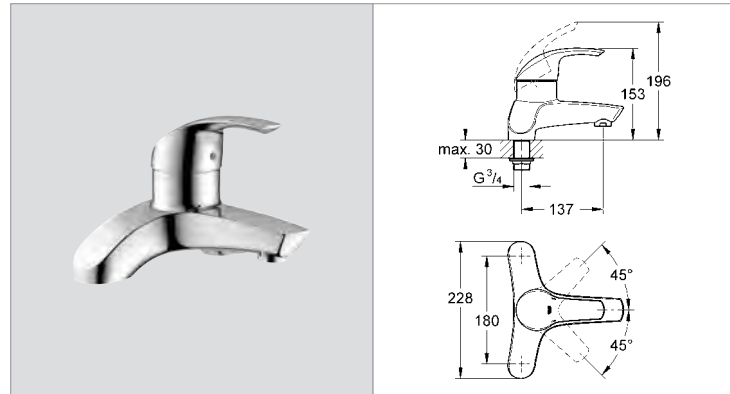

Ref.No.	EAN code	Colour	Retail Guide Price (£)

Eurosmart
Bath filler
deck mounted
GROHE SilkMove® 56 mm ceramic cartridge
metal handle
adjustable flow rate limiter
GROHE StarLight® chrome finish
recommended pressure 0.2-5.0 bar