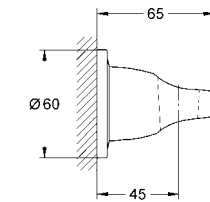

Ref.No.	EAN code	Colour	Retail Guide Price (£)
27 188 000	4005176842160	chrome	83.40
27 188 KSO	4005176842177	velvet black	103.23
27 188 LSO	4005176842184	moon white	103.23

Veris
Hand shower holder
wall mounted
not adjustable
GROHE StarLight® chrome finish