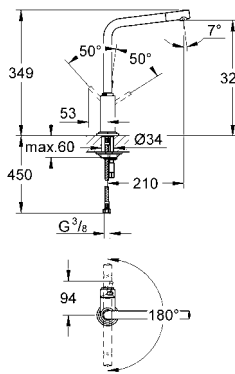

32 136 001 4005176857584 chrome 368.88
Atrio
Single-lever sink mixer 1/2"
monobloc installation
28 mm ceramic cartridge
with **GROHE SilkMove®**
GROHE StarLight® chrome finish
swivel tubular 7° spout with mousseur
selectable swivel area : 180° / 360°
flexible connection hoses
rapid installation system
min. recommended pressure 1.0 bar