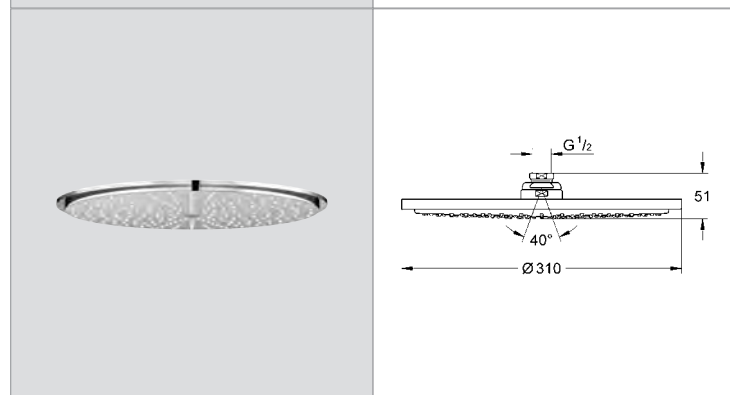

27 477 000 4005176883286 **chrome 398.60**
Rainshower® Cosmopolitan 310
Head shower 1 spray
Rain
metal
connection thread 1/2"
ball joint with turning angle 20° ± 20°
GROHE DreamSpray® perfect spray pattern
SpeedClean anti-limescale system
GROHE StarLight® chrome finish
min. recommended pressure 1.0 bar