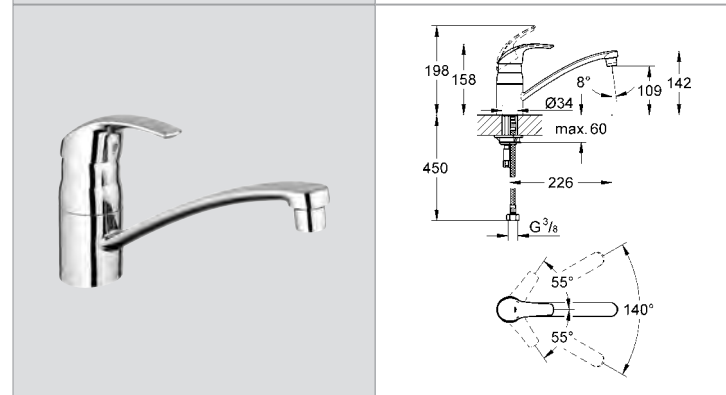

33 281 001 4005176828676 chrome 175.70
Eurosmart
Sink mixer 1/2"
monobloc installation
GROHE SilkMove® 35 mm ceramic cartridge
GROHE StarLight® chrome finish
adjustable flow rate limiter
swivel tubular spout
swivel area 140°
mousseur
flexible connection hoses
rapid installation system
min. recommended pressure 1.0 bar