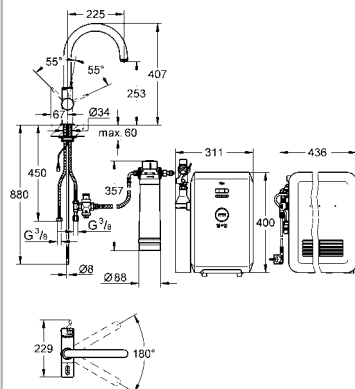

GROHE BLUE® CHILLED AND SPARKLING

Ref.No.	EAN code	Colour	Retail Guide Price (£)
31 323 001	4005176987946	chrome	2,056.73
31 323 DC1	4005176987953	supersteel	2,159.57

GROHE Blue® Chilled and Sparkling Starter kit
consisting of:
GROHE Blue® single-lever sink mixer with filter function
monobloc installation
C-spout
separate handle for 3 types of filtered and chilled table water
headpart 1/2"
GROHE SilkMove® 35 mm ceramic cartridge
adjustable flow rate limiter
GROHE StarLight® chrome finish
swivel tubular spout
swivel area 180°
separate inner water ways for filtered and non-filtered water
flexible connection hoses
type of protection IP 55
CE approved
adjustable for 600 litre, 1500 litre or 3000 litre filter cartridges
GROHE Blue Cube
270 Watt cooling unit, 230 V, 50 Hz
GROHE Blue® 600 l filter
GROHE Blue® filter head with flexible adjustment
GROHE Blue® 425gr CO₂-carbonization bottle
DVGW Reg. No. ordered
noise classification 1 in accordance with DIN4109
Min. recommended pressure 2.0 bar