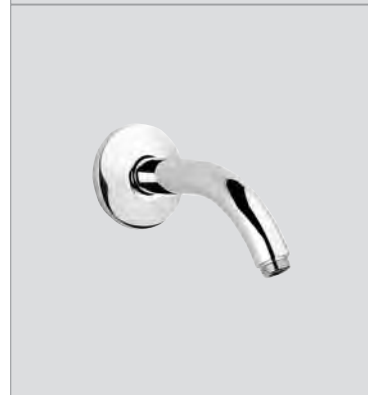

GROHE EUPHORIA HEAD SHOWERS

Ref.No.	EAN code	Colour	Retail Guide Price (£)
28 497 000	4005176270338	chrome	50.52

Rainshower®
Shower ceiling arm 292 mm
metal
connection thread 1/2"
can be used for all Rainshower® head showers
GROHE StarLight® chrome finish

28 724 000	4005176812644	chrome	47.73

Rainshower®
Shower arm ceiling 142 mm
connection thread 1/2"
GROHE StarLight® chrome finish

28 429 000	4005176601910	chrome	36.54

Relaxa
Shower arm 55 mm
connection thread 1/2"
GROHE StarLight® chrome finish

28 541 000	4005176040528	chrome	104.54

Relaxa
Shower arm 147 mm
connection thread 1/2"
escutcheon
GROHE StarLight® chrome finish

GROHE RELEXA