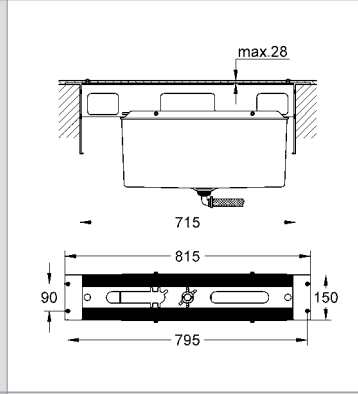

4/5-hole bath combination (optional)
baseframe for installation
under tiled surround
base frame
drainage box with
integrated outlet for splash water

19 456 000 4005176846007 chrome 178.32