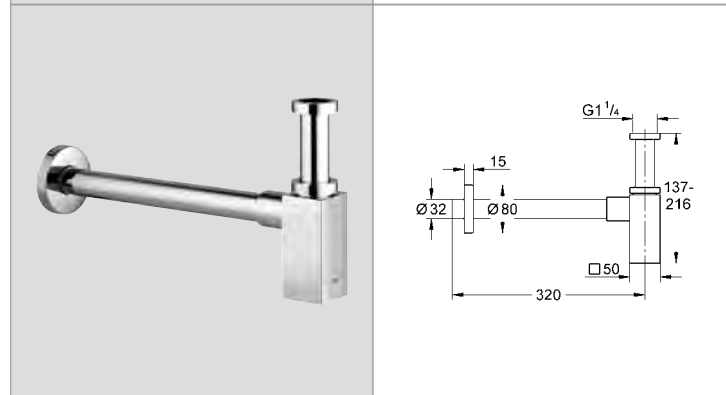

40 564 000 4005176912740 chrome 180.83
Bottle trap for wash basin
GROHE StarLight® chrome finish
brass body