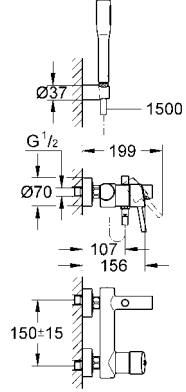

Ref.No.	EAN code	Colour	Retail Guide Price (£)
32 212 001	4005176889035	chrome	208.92

Concetto
Single-lever bath/shower mixer 1/2"
wall mounted
metal lever
GROHE SilkMove® 46 mm ceramic cartridge
GROHE StarLight® chrome finish
adjustable flow rate limiter
automatic diverter: bath/shower
integrated non-return valve
in the shower outlet 1/2"
mousseur, S-unions
shower set
consisting of:
Euphoria Cosmopolitan hand shower (27 400 000)
wall shower holder (27 056 000)
Relaxaflex hose 1500 mm 1/2" x 1/2" (28 151 000)
optional temperature limiter ref. no. 46 308 000
protected against backflow
min. recommended pressure 1.0 bar