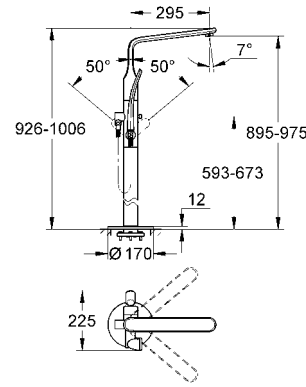

Ref.No.	EAN code	Colour	Retail Guide Price (£)
32 222 001	4005176890222	chrome	1,629.38

Veris
Single-lever bath/shower mixer 1/2"
floor-mounted
set for final installation for
45 984 000
without roughing-in-set
GROHE SilkMove® 46 mm ceramic cartridge
GROHE StarLight® chrome finish
swivel spout with mousseur
and stop limiter
automatic diverter: bath/shower
integrated non-return valve
in the shower outlet 1/2"
GROHE hand shower 27 184
shower hose 1500 mm
protected against backflow
min. recommended pressure 1.0 bar