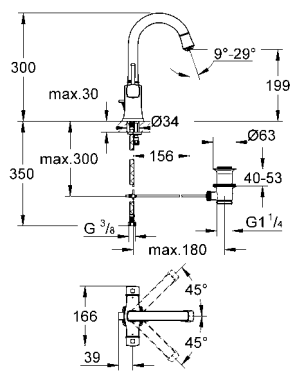

GROHE GRANDERA

Ref.No.	EAN code	Colour	Retail Guide Price (£)
21 107 000	4005176930393	chrome	331.30
21 107 IGO	4005176930409	chrome/gold	430.07

Grandera
Two-handle basin mixer, 1/2"
monobloc installation
GROHE StarLight® chrome finish
GROHE EcoJoy® technology for less water and perfect flow
valves hot/cold with headparts 1/2" - 90°
GROHE AquaGuide® adjustable mousseur 5.7 l/min
swivel spout
pop-up waste set 1 1/4"
flexible connection hoses
min. recommended pressure 1.0 bar