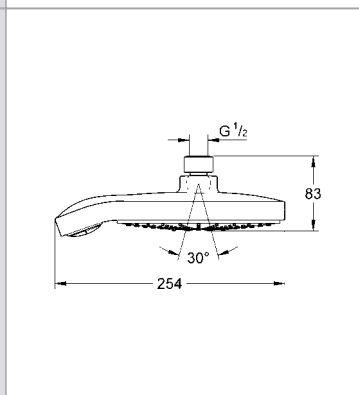

Power&Soul Cosmopolitan 190
Wall holder set 4+ sprays
GROHE Rain O², Rain, Bokoma Spray™, Jet
GROHE One-click showering
spray selection via push of a button
GROHE DreamSpray® perfect spray pattern
GROHE StarLight® chrome finish
SpeedClean anti-limescale system
min. recommended pressure 1.0 bar
Inner WaterGuide for a longer life

27 765 000	4005176913129	chrome	131.82

Ditto, with GROHE EcoJoy® 9.5 l/min. flow limiter

28 576 000	4005176274022	chrome	65.04