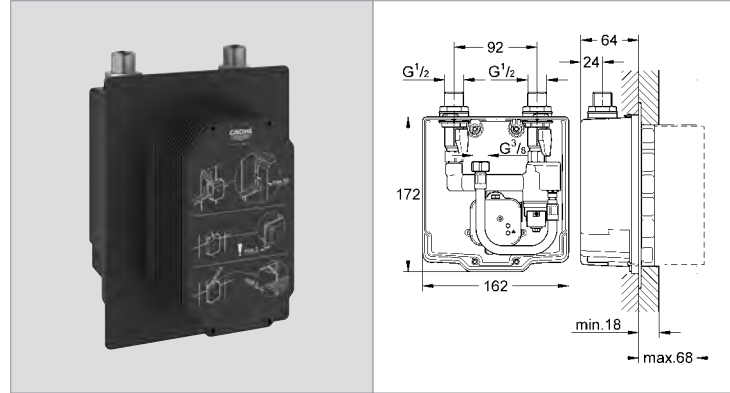

GROHE EUROECO COSMOPOLITAN E

Ref.No.	EAN code	Colour	Retail Guide Price (£)
36 336 000	4005176896729		259.62

Eurosmart Cosmopolitan E
Concealed mounting box
with integrated pre-adjustable
thermostatic mixer
wall installation
suitable for IR-sets for final installation
2 stop valves
pre-adjustable thermostatic mixer
Grotherm Micro integrated
non-return valve
GROHE EcoJoy® technology for
less water and perfect flow
min. recommended pressure 1.0 bar