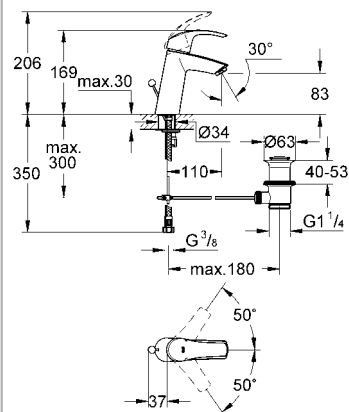

NEW

Ref.No.	EAN code	Colour	Retail Guide Price (£)
23 322 001	4005176934506	chrome	117.83

Eurosmart
Basin mixer 1/2"
monobloc installation
medium height
metal lever
28 mm ceramic cartridge
with GROHE SilkMove®
with temperature limiter
GROHE StarLight® chrome finish
GROHE EcoJoy® mousseur
pop-up waste set 1 1/4"
flexible connection hoses
GROHE QuickFix® rapid installation system
min. recommended pressure 1.0 bar

23 324 001	4005176934520	chrome	106.12

Ditto, smooth body

23 393 10E	4005176938467	chrome	117.83

Ditto, with GROHE SilkMove® ES

23 395 10E	4005176938481	chrome	106.12

Ditto, smooth body with GROHE SilkMove® ES