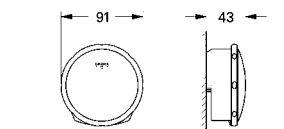

19 952 000	4005176174230	chrome	169.06
19 952 KSO	4005176842030	velvet black	208.92
19 952 LSO	4005176842047	moon white	208.92

Talentofill
Inlet-, pop-up and waste-system
set for final installation
escutcheon
supply part
waste plug
fixing set
GROHE StarLight® chrome finish
min recommended pressure 1.0 bar