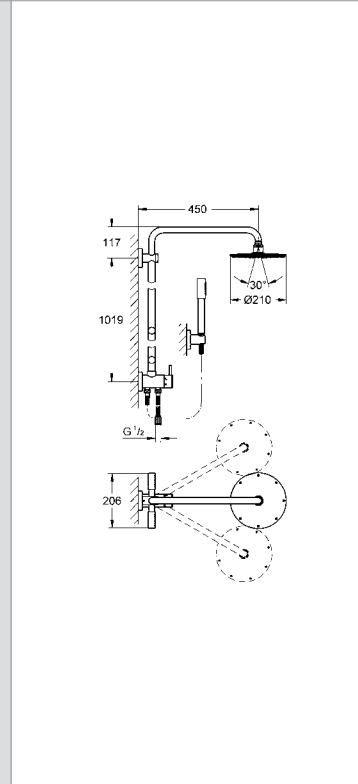

GROHE RAINSHOWER® SYSTEM

Ref.No.	EAN code	Colour	Retail Guide Price (£)
27 361 000	4005176877278	chrome	1,236.03

Rainshower® System 210
Shower system with diverter for wall mounting
head shower Rainshower modern 210
(28 368 000)
horizontal swivable 450 mm projection shower arm
with ball joint
4 adjustable side showers
rotation angle $\pm 20^\circ$
hand shower Sena Stick (28 034 000)
connection to water supply via 1/2"-thread
metal shower hose to the shower valve
or wall union
diverter
metal shower hose 1750 mm (27 178 000)
GROHE DreamSpray® perfect spray pattern
GROHE StarLight® chrome finish
SpeedClean anti-limescale system
min. recommended pressure 1.0 bar
Inner WaterGuide® for a longer life

27 058 000	4005176830464	chrome	903.30