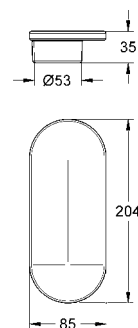

40 391 000	4005176847202		61.71

GROHE Ondus
Soap dish
satin glass
for combination with holder 40 376