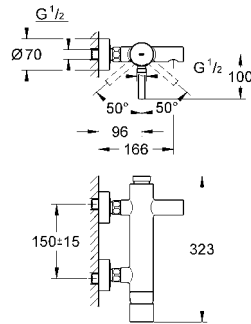

33 624 000	4005176816512	chrome	233.39

Essence
Single-lever bath/shower mixer 1/2"
wall mounted
GROHE SilkMove® 46 mm ceramic cartridge
adjustable flow rate limiter
cast spout
automatic diverter: bath/shower
integrated mousseur
integrated non-return valve
S-unions
covered lever fixing
GROHE StarLight® chrome finish
min. recommended pressure 1.0 bar