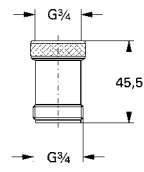

GROHE SPARE PARTS

Ref.No.	EAN code	Colour	Retail Guide Price (£)

14 159 000   **4005176100710**   **chrome**   **14.67**
Double backflow preventer 3/4"
for bath-fittings 3/4"
for intrinsically safe against non-return after DIN 1988
GROHE StarLight® chrome finish