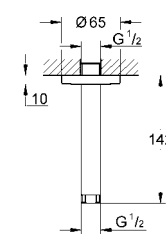

28 724 000 4005176812644 chrome 47.73

Rainshower®
Shower arm ceiling 142 mm
connection thread 1/2"
GROHE StarLight® chrome finish