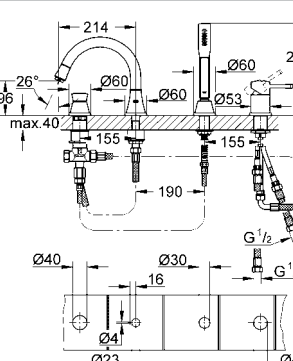

18 651 000	4005176931413		52.97

Grandera
EasyReach Tray
material: ceramic
including mounting set
for 23 316 000 / 23 316 IGO
23 317 000 / 23 317 IGO

19 936 000	4005176930812	chrome	851.40
19 936 IGO	4005176930829	chrome/gold	1,106.65

Grandera
4-hole bath combination trim set
GROHE StarLight® chrome finish
consisting of
GROHE SilkMove® 46 mm ceramic cartridge
pre-assembled spout fixing
OHM operating element
bath spout with mousseur and diverter bath/shower
Grandera hand shower 7.6 l/min
metal shower hose
flexible connection hoses
protected against backflow
can be used with 29 037 000
min. recommended pressure 1.0 bar