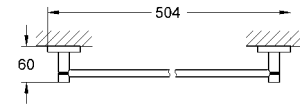

GROHE ESSENTIALS

NEW

Ref.No.	EAN code	Colour	Retail Guide Price (£)
40 688 000	4005176982620	chrome	42.50

Essentials
Towel rail
450 mm
GROHE StarLight® chrome finish