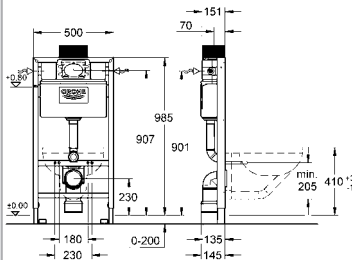

38 525 001	4005176863967		330.42

Rapid SL WC
1.0 m installation height
front or top actuation
for on-the-wall installations or studded walls
powder coated steel frame, self-supporting
for dry-cladding, completely pre-assembled
with fixed connections
for single or series installation
quick adjustment, lockable
fixing material
TÜV approved
2 WC fixing bolts
fixing device for ceramic
distance of fixing bolts 180/230 mm
outlet bend Ø 80 mm, depth adjustable
reducer Ø 80/100 mm
inlet and outlet connecting set
pneumatic discharge valve offering 3 modes of operation:
dual flush or start/stop or non-interruptible
water supply from left/right or back
insulated against condensation
1/2" water supply connection including integrated
angle valve and push fit flexible hose union
Shortable inspection shaft incl.
protection during construction phase,
for horizontal flush plates
without front wall brackets
38 558 00M (pair)
without wall plate/actuation