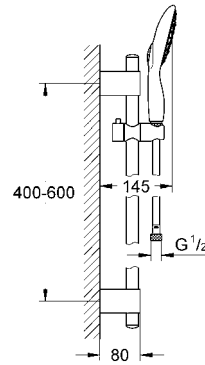

Ref.No.	EAN code	Colour	Retail Guide Price (£)

27 735 000 4005176910951 chrome 174.83

Power&Soul® 130
Shower rail set 4+ sprays
handshower Power&Soul 130 (27 672 000)
shower rail 600mm (27 784 000)
with wall holders made of metal
GROHE QuickFix™ Plus installation system
Silverflex shower hose 1750 mm (28 388 000)
Twistfree to prevent hose from twisting
GROHE DreamSpray® perfect spray pattern
GROHE StarLight® chrome finish
SpeedClean anti-limescale system
min. recommended pressure 1.0 bar
Inner WaterGuide for a longer life