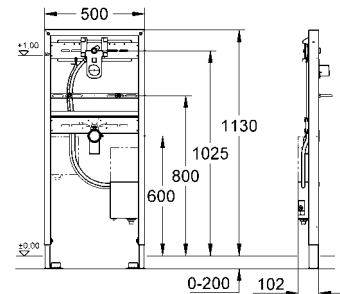

38 748 001	4005176863387		414.33

Rapid SL for basin
1.13 m installation height
with Roughing-in Set for infra-red electronic Europlus E 36 042 000, Essence E 36 252 000 and Allure E 36 235 000 for on-the-wall installations or studded walls powder coated steel frame self-supporting for dry-cladding, completely pre-assembled for single or series installation quick adjustment, lockable fixing material wash basin fixing bolts with fixing device for ceramic variable distance of fixing bolts PE-outlet bend 50 mm dia seal Ø 32 mm for installation with pre-mixed or cold water **without front wall brackets 38 558 00M (pair)**