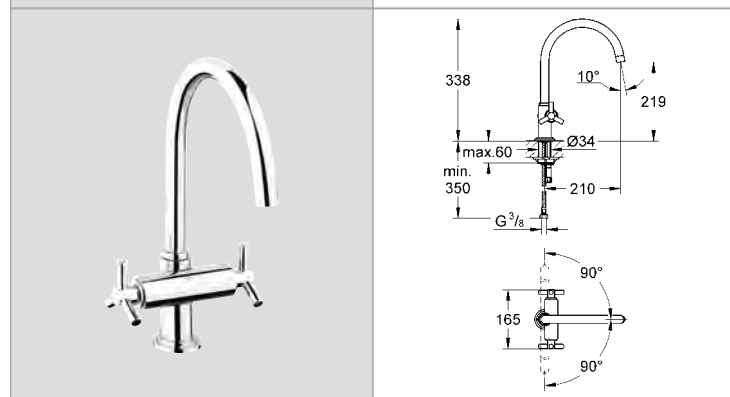

# GROHE KITCHEN FITTINGS

Ref.No. EAN code Colour Retail Guide Price (£)

**30 192 000 4005176918308 chrome 396.86**  
**Atrio**  
**Sink mixer 1/2"**  
 monobloc installation  
 ceramic headparts 1/2", 90°  
 with Jota handle  
**GROHE StarLight®** chrome finish  
 swivel tubular spout  
 selectable swivel area : 180° / 360°  
 mousseur  
 flexible connection hoses  
 rapid installation system  
**min. recommended pressure 1.0 bar**