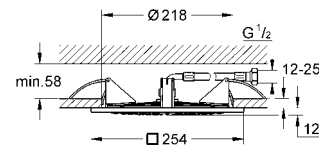

27 467 000 4005176882609 chrome 493.01

**Rainshower® F-Series 10"
Ceiling shower 1 spray**
Rain
metal
254 x 254 mm
GROHE DreamSpray® perfect spray pattern
connection thread 1/2"
SpeedClean anti-limescale system
GROHE StarLight® chrome finish
min. recommended pressure 1.0 bar