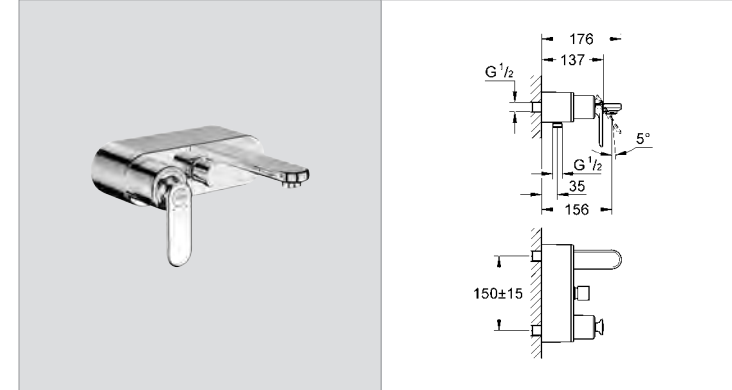

32 195 000   **4005176861048**   **chrome**   **688.82**
32 195 LSO   **4005176873317**   **moon white**   **1,197.56**

Veris
Single-lever bath/shower mixer 1/2"
wall mounted
GROHE SilkMove® 46 mm ceramic cartridge
GROHE StarLight® chrome finish
automatic diverter: bath/shower
integrated non-return valve
in the shower outlet 1/2"
flat wall installation with covered unions
protected against backflow
min recommended pressure 1.0 bar