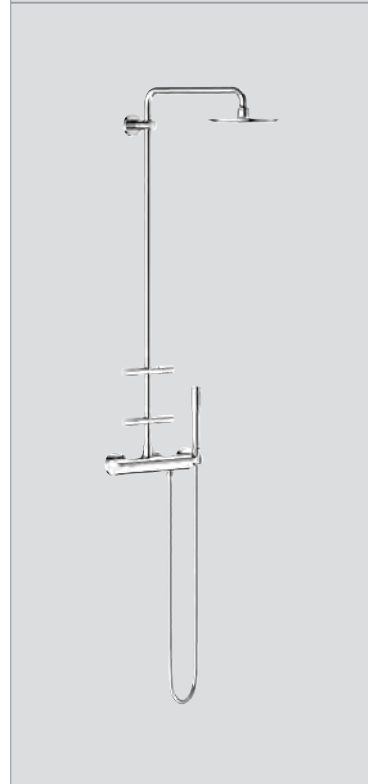

Rainshower® System 210
Shower system with thermostat and side showers
horizontal swivable 450 mm projection shower arm
exposed thermostatic shower
with Aquadimmer function
head shower Rainshower modern 210 (28 368 000)
hand shower (28 034 000)
GROHE CoolTouch®
SpeedClean anti-limescale system
GROHE StarLight® chrome finish
metal shower hose 1750 mm (28 025 000)
max. pressure differential 5:1
GROHE TurboStat® compact cartridge with wax thermoelement
GROHE DreamSpray® perfect spray pattern
4 adjustable side showers with ball joint
rotation angle $\pm 15^\circ$
Inner WaterGuide for a longer life
min. recommended pressure 1.0 bar