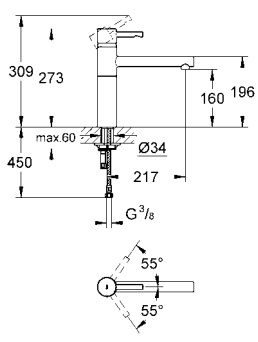

32 105 000 4005176820380 chrome 316.43
32 105 DC0 4005176820403 supersteel 401.65

Essence
Sink mixer 1/2"
monobloc installation
GROHE SilkMove® 35 mm ceramic cartridge
GROHE StarLight® chrome finish
adjustable flow rate limiter
swivel tubular spout
mousseur
flexible connection hoses
rapid installation system
min. recommended pressure 1.0 bar