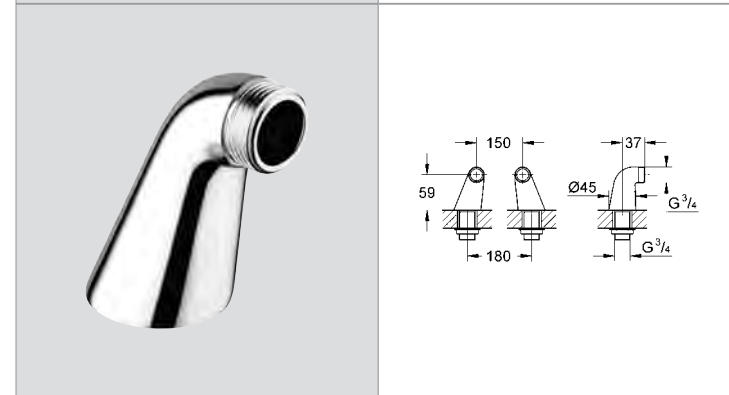

**33 304 001**    **4005176827754**    **chrome**    **141.44**  
**Ditto**, without s-unions

**33 302 001**    **4005176827730**    **chrome**    **190.25**

**Eurosmart**  
**Single-lever bath/shower mixer 1/2"**  
wall mounted  
metal lever  
**GROHE SilkMove®** 46 mm ceramic cartridge  
**GROHE StarLight®** chrome finish  
adjustable flow rate limiter  
adjustable minimum flow rate 2.5 l/min  
automatic diverter: bath/shower  
integrated non-return valve in the shower outlet 1/2"  
mousseur  
S-unions  
metal wall escutcheons  
optional temperature limiter ref. no. 46 308 000  
Relaxa shower set consisting of:  
hand shower New Tempesta 100, 1 spray, 9.5 l (27 923 000)  
wall shower holder (28 605 000)  
Relaxaflex hose 1500 mm 1/2" x 1/2" (28 151 000)  
protected against backflow  
noise classification 1 in accordance with DIN4109