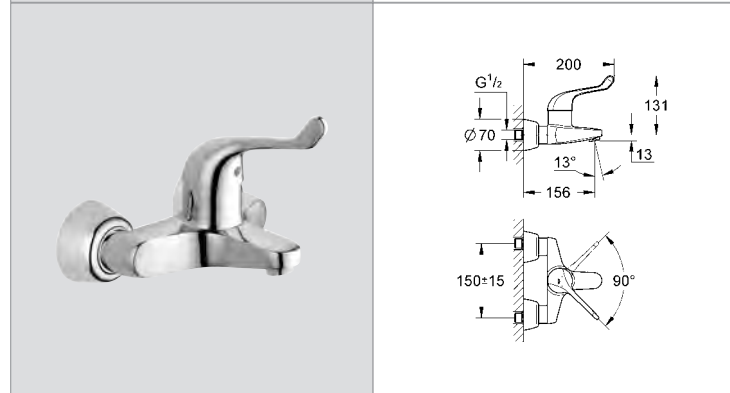

32 794 000	4005176871948	chrome	346.16

Euroeco Single Sequential Single-lever basin mixer 1/2"
wall mounted
GROHE StarLight® chrome finish
GROHE EcoJoy® technology for less water and perfect flow
ceramic cartridge
adjustable flow rate limiter
adjustable minimum flow rate 6 l/min.
cast spout with flow straightener 9 l/min.
projection 156 mm
metal lever, lever length 120 mm
temperature limiter
S-unions
min. recommended pressure 1.0 bar