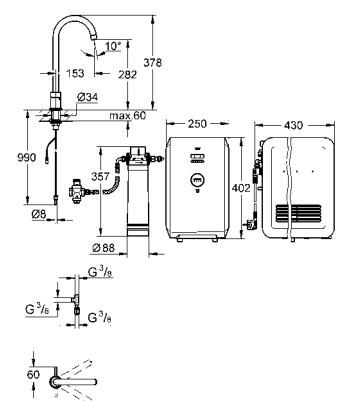

31 384 000	4005176984549	chrome	1,534.94
31 384 DC0	4005176984556	supersteel	1,644.93

GROHE Blue® Mono Chilled Starter kit
consisting of:
GROHE Blue® Mono mixer with filter function
monobloc installation
separate handle for 3 types of filtered and chilled table water
unchilled, medium chilled, full chilled
GROHE StarLight® chrome finish
swivel tubular spout
swivel area 360°
flexible connection hoses
GROHE Blue® Pure Cube
180 Watt cooling unit, 230 V, 50 Hz
type of protection IP 21
6 V DC to filter change display unit
adjustable for 600 litre, 1500 litre or 3000 litre filter cartridges
CE approved
GROHE Blue® 600 l filter
GROHE Blue® filter head with flexible adjustment
Min. recommended pressure 2.0 bar