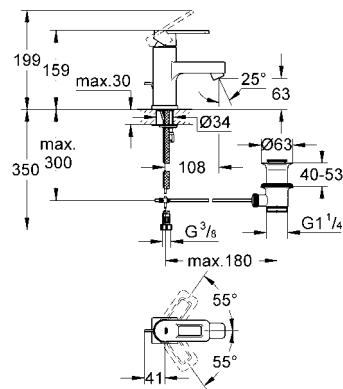

23 105 00L **4005176917059** **chrome** **209.79**
Ditto, smooth body

32 631 000 **4005176845901** **chrome** **224.65**
Quadra
Basin mixer 1/2"
monobloc installation
GROHE SilkMove® 35 mm ceramic cartridge
GROHE StarLight® chrome finish
pop-up waste set 1 1/4"
mousseur
flexible connection hoses
rapid installation system
min recommended pressure 1.0 bar
GROHE QuickFix™ Plus installation system