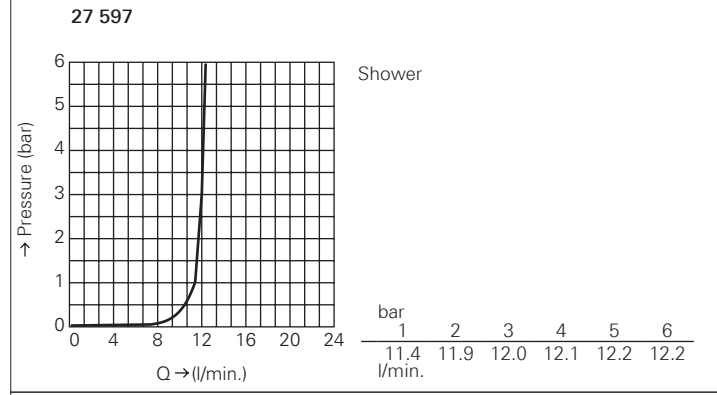

GROHE FLOW CHARTS

GROHE FLOW CHARTS