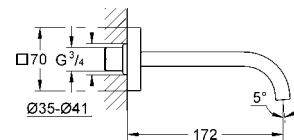

13 264 000	4005176882449	chrome	178.32

Allure
Bath spout 3/4"
wall mounted
projection 172 mm
mousseur
GROHE StarLight® chrome finish
min recommended pressure 1.0 bar