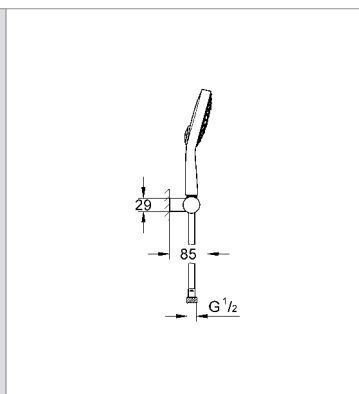

GROHE POWER&SOUL COSMOPOLITAN

Ref.No.	EAN code	Colour	Retail Guide Price (£)
27 741 000	4005176911125	chrome	143.53

Power&Soul® Cosmopolitan 130
Wall holder set 4+ sprays
hand shower Power&Soul Cosmopolitan 130 (27 664 000)
wall shower holder, adjustable (27 055 000)
Silverflex shower hose 1750 mm (28 388 000)
Twistfree to prevent hose from twisting
GROHE DreamSpray® perfect spray pattern
GROHE StarLight® chrome finish
SpeedClean anti-limescale system
Inner WaterGuide for a longer life
GROHE EcoJoy® 9.5 l/min flow rate
min. recommended pressure 1.0 bar

27 764 000	4005176913112	chrome	131.82