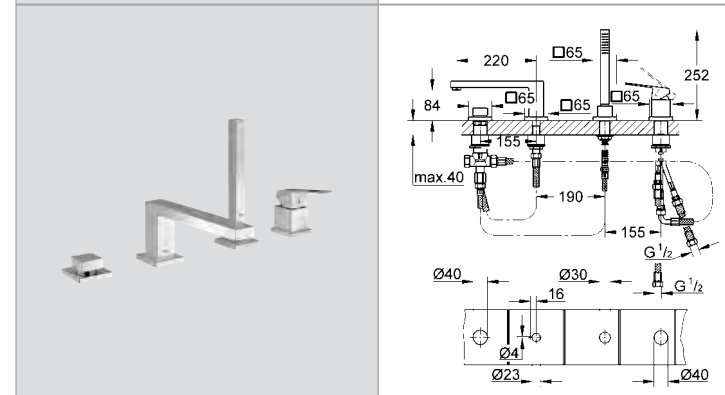

19 897 000 4005176901263 chrome 830.43
Eurocube 4-hole single-lever bath combination
GROHE SilkMove® 46 mm ceramic cartridge
metal lever
pre-assembled spout fixing
bath inlet with mousseur
diverter bath/shower
hand shower Euphoria Cube (27 699 000) 9.5 l/min.
metal shower hose 2000 mm (48 018)
flexible connection hoses
protected against backflow
GROHE StarLight® chrome finish
GROHE DreamSpray® perfect spray pattern
min. recommended pressure 1.0 bar