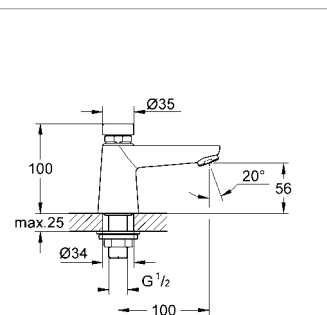

GROHE EUROECO COSMOPOLITAN T

Ref.No.	EAN code	Colour	Retail Guide Price (£)
36 265 000	4005176893131	chrome	101.57

Euroeco Cosmopolitan T
Self-closing pillar tap 1/2"
monobloc installation
marking: blue/red
recommended pressure 0.5 - 6.0 bar
flow time adjustable to 7, 15 and 30 sec.
adjusted ex factory to 7 sec.
flow limiter 7.5 l/min
GROHE EcoJoy® technology for less water and perfect flow
GROHE StarLight® chrome finish
min. recommended pressure 1.0 bar

36 266 000	4005176893148	chrome	91.43