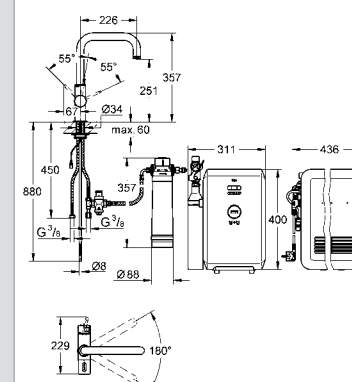

31 324 001	4005176987960	chrome	2,056.73
31 324 DC1	4005176987977	supersteel	2,159.57

GROHE Blue® Chilled and Sparkling Starter kit
consisting of:
GROHE Blue® single-lever sink mixer with filter function
monobloc installation
U spout
separate handle for 3 types of filtered and chilled table water
headpart 1/2"
GROHE SilkMove® 35 mm ceramic cartridge
GROHE StarLight® chrome finish
adjustable flow rate limiter
swivel tubular spout
swivel area 180°
separate inner water ways for filtered and non-filtered water
flexible connection hoses
type of protection IP 55
CE approved
adjustable for 600 litre, 1500 litre or 3000 litre filter cartridges
GROHE Blue Cube
270 Watt cooling unit, 230 V, 50 Hz
GROHE Blue® 600 l filter
GROHE Blue® filter head with flexible adjustment
GROHE Blue® 425gr CO₂-carbonization bottle
DVGW Reg. No. ordered
noise classification 1 in accordance with DIN4109
Min. recommended pressure 2.0 bar