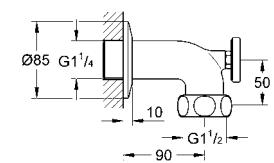

12 444 000	4005176004834	chrome	140.33

Wall union, male 1 1/4"
with thermometer
nut 1 1/2" x 1 1/4" male thread
projection 90 mm
screw escutcheon
(for Grohtherm XL 1", 35 085/35 086)
GROHE StarLight® chrome finish