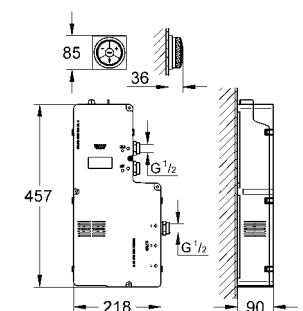

36 350 000	4005176909788	chrome	994.77

GROHE F-digital
Digital controller with square base plate for bath or shower
including digital thermostat unit
Digital Controller - intuitive multifunctional operating unit
- Wireless technology
- Temperature and flow control
- Pause-function
- Memory function
- LED ring incl. warming-up function: visual feedback when preferred temperature is reached
digital thermostat unit (concealed body)
- warm/cold-supplies 1/2"
- 1 outlet 1/2"
- with pump and build-in power supply 110-240 V / operating voltage 24 V / cable length 400m
transceiver unit for Digital Controller and Digital thermostat unit incl. cable 3 m
GROHE TurboStat® digital controlled compact cartridge with wax thermoelement
default setting configurable during installation
- automatic safety shut-off after 20 min
- GROHE SafeStop at 38°C
GROHE StarLight® chrome finish
GROHE EcoJoy® technology for less water and perfect flow
recommended pressure 0.1 - 1.0 bar