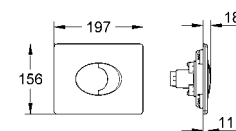

38 506 000	4005176290121	chrome	62.42
38 506 P00	4005176290138	matt chrome	62.42
38 506 SH0	4005176290114	alpine white	54.02

**Skate Air
WC wall plate**
for horizontal installation
156 x 197 mm
for pneumatic drop valve
made of ABS
for dual flush or start & stop actuation
GROHE StarLight® chrome finish