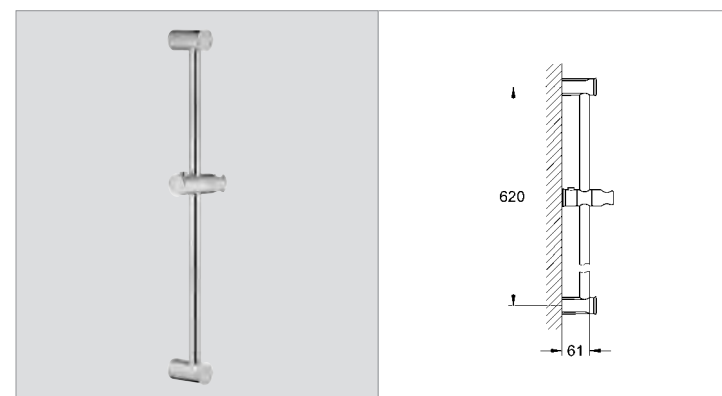

GROHE NEW TEMPESTA RUSTIC

Ref.No. EAN code Colour Retail Guide Price (£)

27 519 000 4005176886485 chrome 63.46

New Tempesta Rustic
Shower rail, 600 mm
with wall brackets, glider and swivel holder
GROHE StarLight®

27 520 000 4005176886492 chrome 73.07

Ditto, 900 mm shower rail