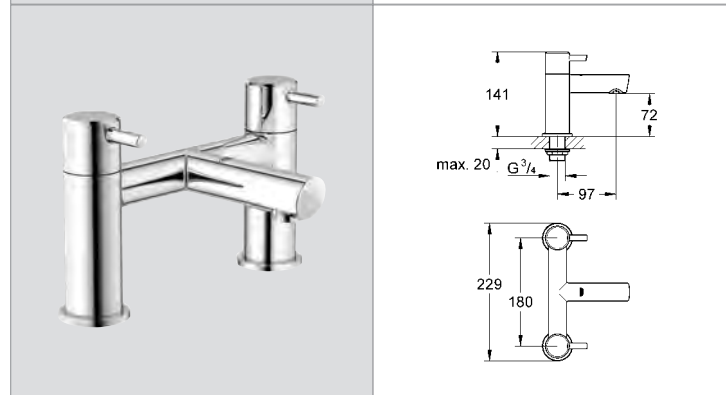

25 102 000 4005176881671 chrome 250.00
Concetto
Two-handled Bath Filler 1/2"
deck mounted
metal handles
Longlife headpart 3/4"
GROHE StarLight® chrome finish
recommended pressure 0.2-5.0 bar