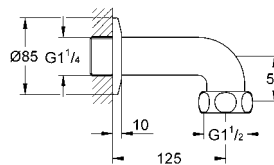

12 432 000	4005176004773	chrome	80.00

Wall union, male 1 1/4"
nut 1 1/2" x 1 1/4" male thread
projection 125 mm
screw escutcheon
(for Grohtherm XL 1", 35 085/35 086)
GROHE StarLight® chrome finish