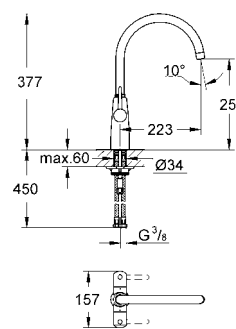

30 189 000	4005176914102	chrome	206.30

Ambi Contemporary
Two handle sink mixer 1/2"
monobloc installation
ceramic headparts 1/2", 90°
with lever handles
GROHE StarLight® chrome finish
swivel tubular spout
selectable swivel area : 0° / 150° / 360°
mousseur
flexible connection hoses
rapid installation system
no backsplash, lever opens to the front
min. recommended pressure 0.4 bar