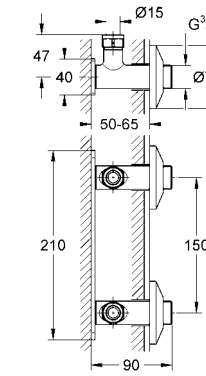

GROHE GROHTHERM 1000

Ref.No.	EAN code	Colour	Retail Guide Price (£)
18 153 000	4005176819094	chrome	47.16

Bracket for exposed installation
suitable for wall mounted exposed shower & bath/shower mixers
150 mm centres

18 121 000	4005176815812	chrome	62.16

Pillar union
GROHE StarLight® chrome finish