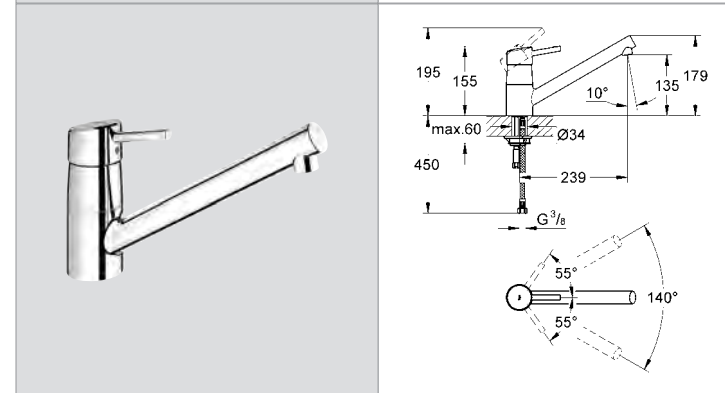

32 659 001 4005176886713 chrome 167.83
32 659 DC1 4005176890772 chrome supersteel 220.28
Conchetto Sink mixer 1/2"
low spout
monobloc installation
GROHE SilkMove® 35 mm ceramic cartridge
GROHE StarLight® chrome finish
adjustable flow rate limiter
swivel cast spout
swivel area 140°
mousseur
flexible connection hoses
rapid installation system
min. recommended pressure 1.0 bar