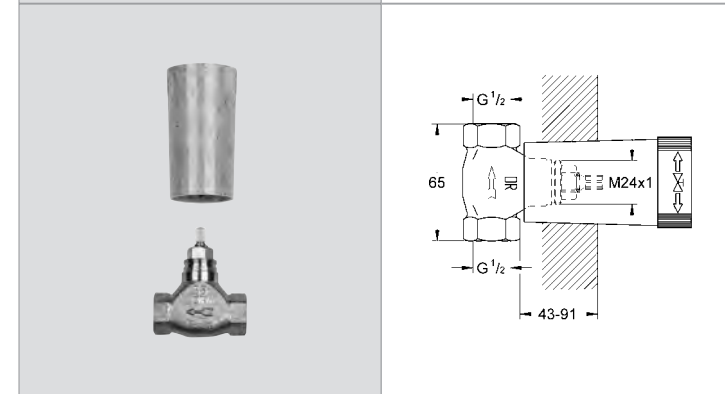

29 032 000 4005176845277 **21.33**
Concealed valve
pre-assembled headpart 1/2"
threaded union 1/2"
installation depth adjustable
43 - 91 mm
DR-brass
min recommended pressure 1.0 bar