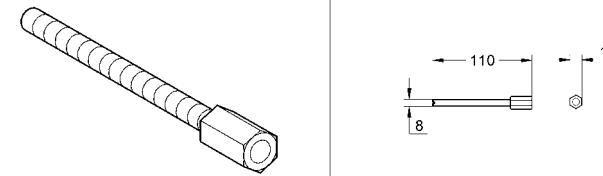

GROHE RAPID SL WC

Ref.No.	EAN code	Colour	Retail Guide Price (£)
38 563 000	4005176291463		27.27

Extension set
for Rapid SL frames
for max. distance to the wall 330 mm, additional 110 mm
2 threaded bolts with sleeves

42 766 000	4005176222115		10.50

Distance pipe 3"