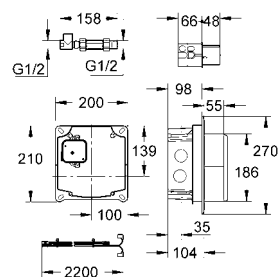

36 264 000	4005176888250		251.75

Roughing-in set for infra-red electronic
Allure E 36 235, Europlus E 36 042, Essence E 36 252 for installation with pre-mixed or cold water installation box for water group with protecting block installation box for infra-red sensor with protecting block connecting box for mains supply 230 V water group with stop valve and flush elbow