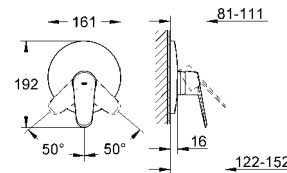

19 549 002 4005176887758 chrome 138.11

Eurodisc Cosmopolitan
Single-lever shower mixer trim
without concealed body
set for final installation for 35 501 000
GROHE StarLight® chrome finish
metal lever
escutcheon- and shaft-sealing
wall escutcheon
covered fixing