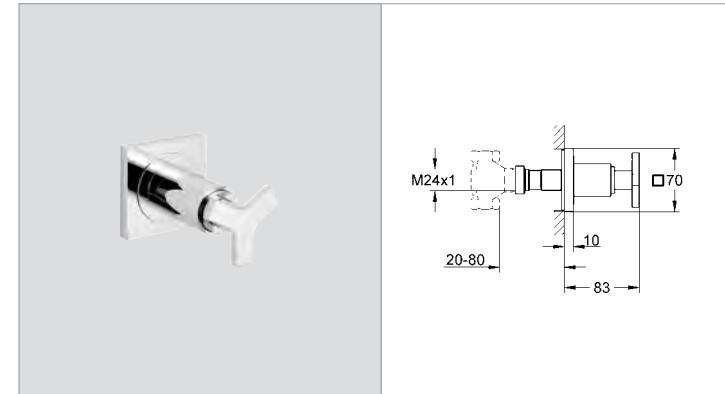

19 334 000 4005176823800 **chrome** **113.64**
Allure
Concealed stop-valve trim
for concealed valves, 1/2", 3/4"
installation depth adjustable
20-80 mm
without concealed body
GROHE StarLight® chrome finish