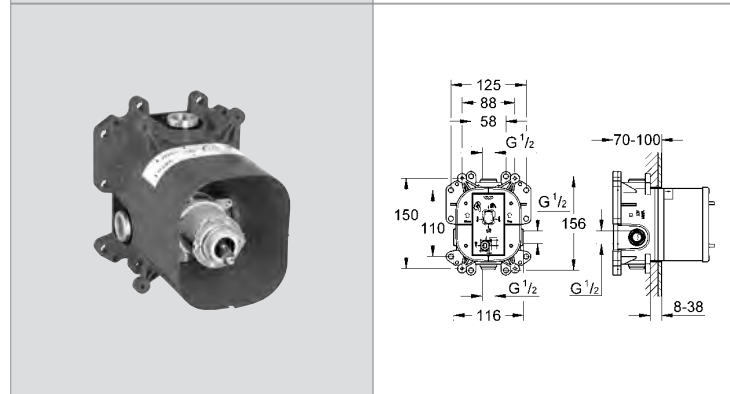

35 501 000   **4005176833847**   **103.15**

GROHE Rapido E
Universal Single-lever mixer for concealed installation without finishing trim set
GROHE SilkMove® 46 mm ceramic cartridge
adjustable flow rate limiter
min. recommended pressure 1.0 bar

Ref.No.	EAN code	Colour	Retail Guide Price (£)