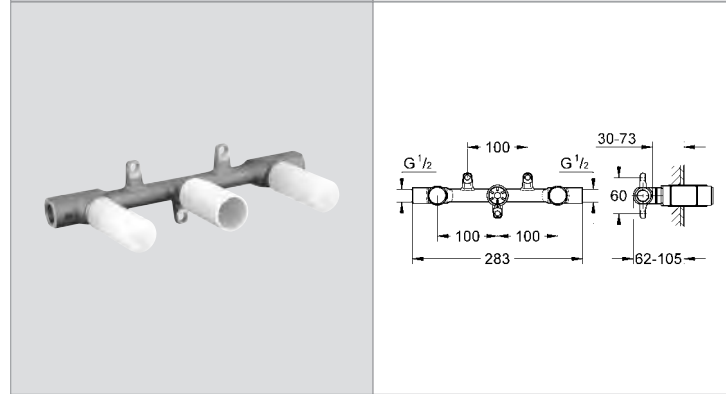

32 706 000 4005176855092 **201.92**
Two-handle basin mixer
concealed body, 1/2"
for 3-hole basin mixer
wall installation
without finishing trim set
DR-brass
min. recommended pressure 1.0 bar

Ref.No. EAN code Colour Retail Guide Price (£)