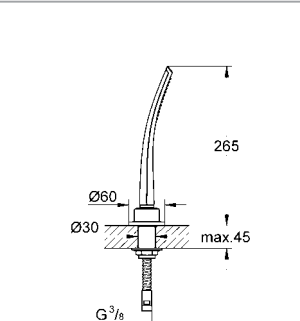

in combination with Talentofill  
28 990 000/28 991 000

27 532 000 4005176889707 chrome 168.88

**GROHE Ondus Stick**  
**Shower set 1 spray**  
consisting of:  
GROHE hand shower 27 184  
**Inner WaterGuide** for a longer life  
metal shower hose 2000 mm  
hose guide