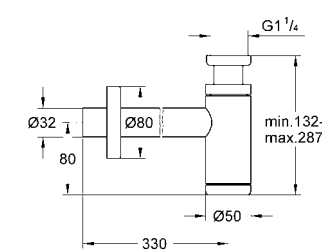

28 912 000 **4005176266751** **chrome** **189.69**
Bottle trap, 1 1/4"
for basins
brass
large sliding escutcheon
(screw-top for cleaning)
GROHE StarLight® chrome finish