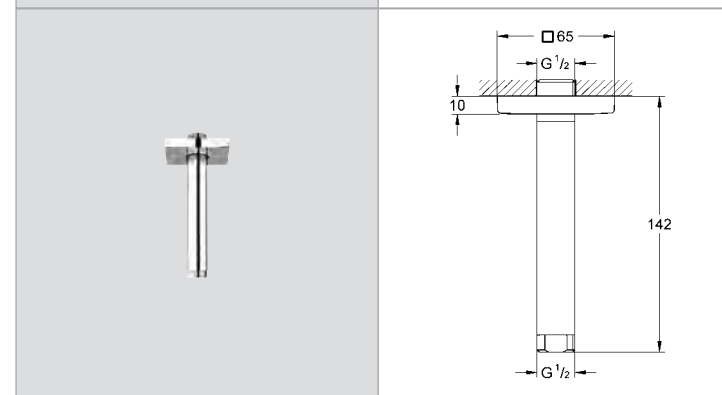

27 485 000 4005176885495 **chrome** **44.58**
Rainshower®
Shower arm ceiling 151 mm
metal
connection thread 1/2"
with square escutcheon
can be used for all Rainshower® head
showers
GROHE StarLight® chrome finish