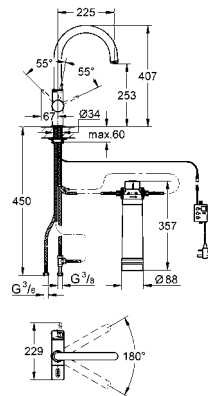

Ref.No.	EAN code	Colour	Retail Guide Price (£)
31 087 001	4005176987809	chrome	571.31
31 087 DC1	4005176987816	supersteel	674.15

GROHE Blue® Pure Starter kit
consisting of:
GROHE Blue® single-lever sink mixer with filter function
monobloc installation
C-spout
separate handle for filtered water
headpart 1/2"
GROHE SilkMove® 35 mm ceramic cartridge
adjustable flow rate limiter
GROHE StarLight® chrome finish
swivel tubular spout
swivel area 180°
separate inner water ways for filtered
and non-filtered water
flexible connection hoses
type of protection IP 55
CE approved
adjustable for 600 litre, 1500 litre or
3000 litre filter cartridges
GROHE Blue® 600 l filter
GROHE Blue® filter head with flexible adjustment
noise classification 1 in accordance
with DIN4109
Min. recommended pressure 2.0 bar