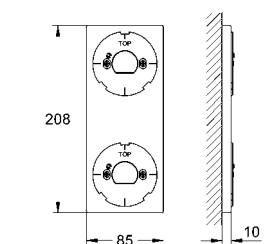

40 548 000 4005176909832 chrome 75.00

Holder plate for Digital Controller & Digital Diverter
vertical or horizontal installation
or combination with 36289000 and 36295000
GROHE StarLight® chrome finish