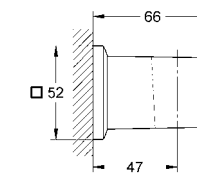

GROHE SHOWER ACCESSORIES

Ref.No. EAN code Colour Retail Guide Price (£)

27 706 000 4005176908439 chrome 89.50

Allure Brilliant
Wall hand Shower holder
metal
GROHE StarLight® chrome finish