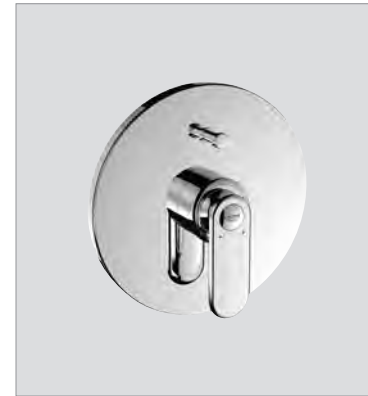

Ref.No.	EAN code	Colour	Retail Guide Price (£)
19 344 000	4005176861062	chrome	307.69
19 344 LSO	4005176873331	moon white	414.33
19 344 KSO	4005176873348	velvet black	414.33

Veris
Single-lever bath/shower mixer trim
without concealed body
set for final installation for
35 501 000
GROHE StarLight® chrome finish
automatic diverter: bath/shower
escutcheon- and shaft-sealing
metal escutcheon
covered coupling