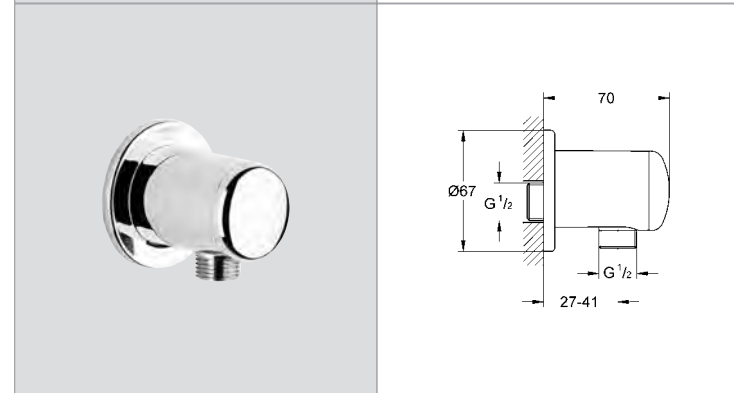

**28 587 000 4005176282966 chrome 135.66**  
**Relexa**  
**Shower rail, 900 mm**  
 with handle  
 handle can be mounted right or left handed  
 with wall brackets (3 pieces)  
 gliding element with metal sleeve  
 angle of inclination adjustable by click stop device  
 height adjustment by locking nut  
**GROHE StarLight®** chrome finish