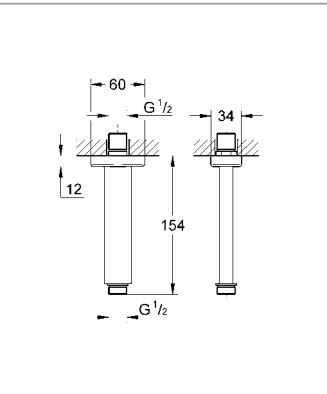

GROHE EUPHORIA CUBE

Ref.No.	EAN code	Colour	Retail Guide Price (£)
27 693 000	4005176907043	chrome	19.23

Euphoria Cube
Wall hand Shower holder
GROHE StarLight® chrome finish

NEW

26 073 000	4005176937279	chrome	194.76

Euphoria Cube 150
Head shower set 286 mm
head shower Euphoria Cube (27 705 000)
Shower arm Rainshower® 286 mm (27 709 000)
GROHE DreamSpray® perfect spray pattern
GROHE EcoJoy® 9.4l flow limiter
GROHE StarLight® chrome finish
SpeedClean anti-limescale system
GROHE CoolTouch® prevents scalding from hot surfaces
Inner WaterGuide for a longer life

27 705 000	4005176907166	chrome	104.38

Euphoria Cube 150
Rain
Ball joint +/- 15° rotatable
connection thread 1/2"
GROHE EcoJoy® technology for less water and perfect flow
GROHE DreamSpray® perfect spray pattern
GROHE StarLight® chrome finish
SpeedClean anti-limescale system
Inner WaterGuide for a longer life
min. recommended pressure 1.0 bar

27 709 000	4005176909092	chrome	90.38

Rainshower®
Shower arm 286 mm
metal
connection thread 1/2"
GROHE StarLight® chrome finish

27 711 000	4005176909115	chrome	76.92

Rainshower®
Shower arm ceiling 154 mm
metal
connection thread 1/2"
GROHE StarLight® chrome finish

GROHE EUPHORIA