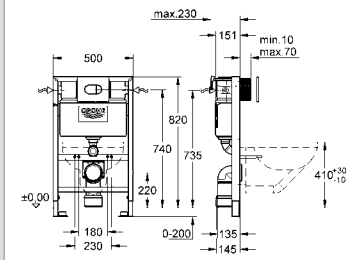

38 945 000 4005176911194 377.63

Rapid SL 4 in 1 set for WC
with flushing cistern 6 - 9 l
for on-the-wall installations or studded walls
0.82 m installation height
powder coated steel frame, self-supporting
for dry-cladding, completely pre-assembled
with fixed connections, for single or series installation
quick adjustment, lockable, fixing material
TÜV approved, 2 WC fixing bolts
fixing device for ceramic
distance of fixing bolts 180/230 mm
outlet bend Ø 80 mm, depth adjustable
reducer Ø 80/100 mm, inlet and outlet connecting set
pneumatic discharge valve offering 3 modes of operation:
dual flush or start/stop or non-interruptible
front or top actuation
water supply from left/right or back
low noise (group I acc. to
German Noise Specification)
insulated against condensation
½" water supply connection including integrated
angle valve and push fit flexible hose union
shortable inspection shaft incl. protection
during construction phase
including wall plate Arena Cosmopolitan
for dual flush or start & stop actuation, for horizontal installation
156 x 197 mm, chrome, made of ABS
GROHE StarLight® chrome finish
GROHE EcoJoy® technology for less water
and perfect flow
accessories for on-the-wall installation
with **GROHE Fresh** retrofit set