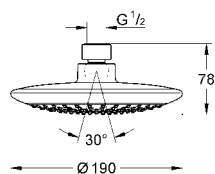

GROHE RAINSHOWER® HEAD SHOWERS

Ref.No. EAN code Colour Retail Guide Price (£)

27 370 000 4005176877773 chrome 148.42

Rainshower® Solo 190
Head shower 1 spray
Rain
Ball joint +/- 15° rotatable
connection thread 1/2"
GROHE DreamSpray® perfect spray pattern
GROHE StarLight® chrome finish
SpeedClean anti-limescale system
Inner WaterGuide for a longer life
min. recommended pressure 1.0 bar