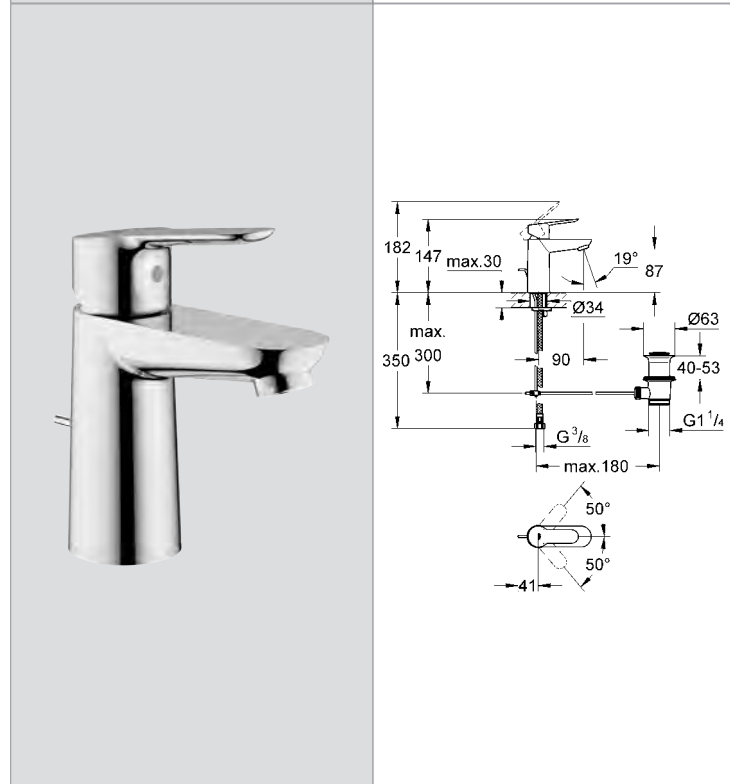

23 356 000	4005176934131	chrome	99.66

BauEdge
Basin mixer 1/2"
monobloc installation
metal lever
28 mm ceramic cartridge with **GROHE SilkMove®**
GROHE StarLight® chrome finish
GROHE EcoJoy® technology for less water and perfect flow
mousseur
pop-up waste set 1 1/4"
flexible connection hoses
rapid installation system
min. recommended pressure 1.0 bar

23 330 000	4005176934278	chrome	87.94

Ditto, smooth body