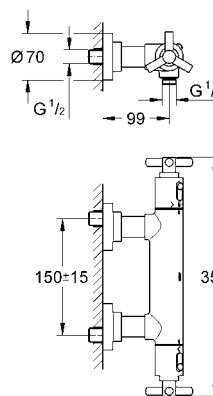

Atrio Thermostatic shower mixer 1/2"
wall mounted
wax thermoelement
integrated mixed water shut off
ceramic headpart 1/2", 180°
volume handle with **GROHE EcoButton** (economy button with individually adjustable economy stop)
temperature scale handle with **GROHE SafeStop** safety stop at 38°C
shower outlet 1/2"
built-in non return valves
covered S-unions
protected against backflow with Ypsilon handle
GROHE StarLight® chrome finish
min. recommended pressure 1.0 bar
max. pressure differential 5:1