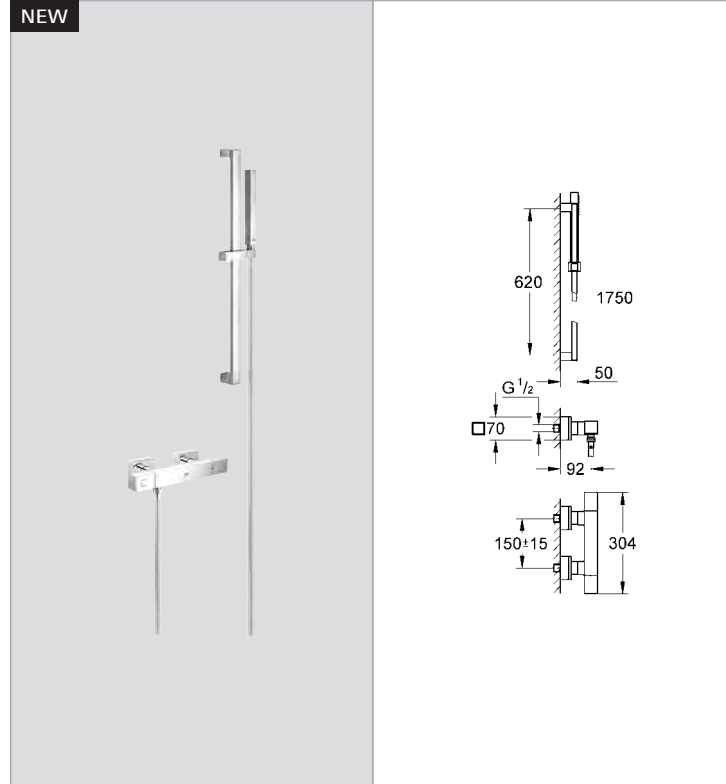

GROHE GROHTHERM CUBE

NEW