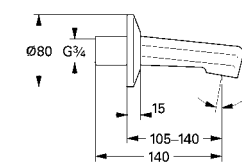

13 540 000 4005176005411 chrome 90.00

Bath spout 3/4"
wall mounted
flow straightener
female thread 3/4"
projection 140 mm
GROHE StarLight® chrome finish
min. recommended pressure 1.0 bar