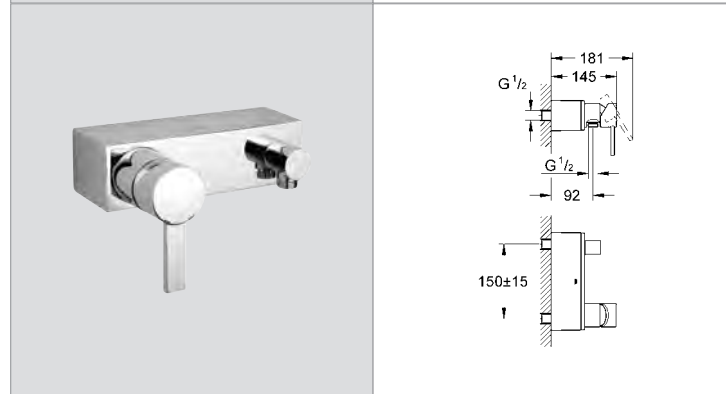

32 846 000 4005176882432 **chrome** **580.42**
Allure
Single-lever shower mixer 1/2"
wall mounted
GROHE SilkMove® 46 mm ceramic cartridge
GROHE StarLight® chrome finish
adjustable flow rate limiter
shower front outlet 1/2"
with integrated non return-valve
flat wall installation with covered unions
GROHE QuickFix® system
protected against backflow
min recommended pressure 1.0 bar