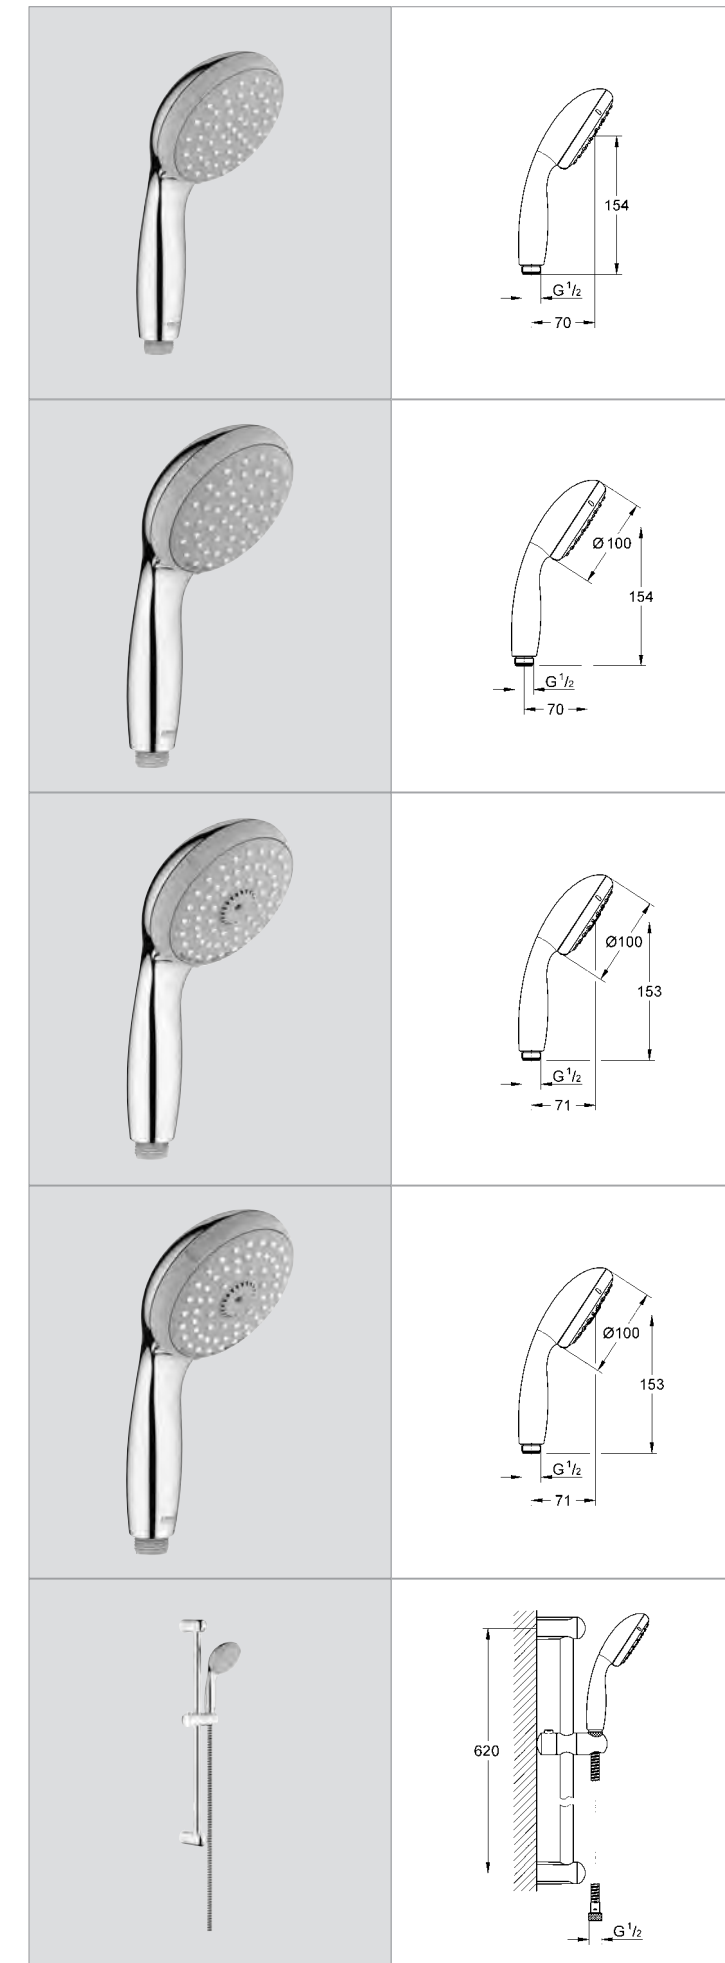

NEW TEMPESTA

ShockProof
Anti-slip silicone ring
prevents damage
(Contemporary).

Spray face Ø 100 mm
for bigger shower enjoyment.

SpeedClean
Remove lime scale
with a single wipe.

Rain
A wide, luxurious and delicate spray
to soothe the skin. Simulating warm
summer rain, the spray provides a full
and even coverage.

GROHE Rain O²
A soft, smooth and wide spray based
on our original Rain spray. Air is drawn
into the shower head and mixed with
the water for a wider and fuller spray.

Massage
A pulsating spray pattern
for a stimulating massage.

Jet
A focused circular spray, which
delivers a refreshing burst of water.
Ideal for stimulating the skin or simply
cleaning the bathtub or shower.

SpraySwitch
Closely-positioned pattern
selection on the spray plate
for easy spray switching.

ErgoHandle
Extra-long handle
for better ergonomics.

GROHE StarLight®
A radiant chrome finish that
resists soiling and tarnishing
for enduring pristine looks.

GROHE DreamSpray®
Even distribution of water
for a perfect spray.

GROHE CoolTouch®
No risk of scalding yourself
on a hot chrome surface.

GROHE EcoJoy™
Less water. Perfect flow.
(5.8 and 9.4 l/min variants)

GROHE NEW TEMPESTA

Ref.No.	EAN code	Colour	Retail Guide Price (£)
27 852 000	4005176917493	chrome	17.31
New Tempesta 100 Hand shower 1 spray Rain GROHE DreamSpray® perfect spray pattern GROHE CoolTouch® GROHE StarLight® chrome finish SpeedClean anti-limescale system Inner WaterGuide for a longer life ShockProof silicone ring prevents damages caused by shower falling Universal Mounting System. Fitting all standard shower hoses min. recommended pressure 1.0 bar			
27 923 000	4005176923371	chrome	17.31
Ditto, with GROHE EcoJoy® 9.5 l/min flow limiter			
27 597 000	4005176914287	chrome	17.65
New Tempesta 100 Hand shower 2 sprays GROHE DreamSpray® perfect spray pattern GROHE CoolTouch® GROHE StarLight® chrome finish SpeedClean anti-limescale system Inner WaterGuide for a longer life ShockProof silicone ring prevents damages caused by shower falling Universal Mounting System. Fitting all standard shower hoses min. recommended pressure 1.0 bar			
27 597 00E	4005176895951	chrome	17.65
Ditto, with GROHE EcoJoy® 5.7 l/min flow limiter			
28 261 001	4005176895968	chrome	22.90
New Tempesta 100 Hand shower 3 sprays GROHE Rain O², Rain, Massage GROHE DreamSpray® perfect spray pattern GROHE CoolTouch® GROHE StarLight® chrome finish SpeedClean anti-limescale system Inner WaterGuide for a longer life ShockProof silicone ring prevents damages caused by shower falling min. recommended pressure 1.0 bar			
28 419 001	4005176895982	chrome	22.90
Ditto, with GROHE EcoJoy® 9.5 l/min flow limiter			
28 578 001	4005176895975	chrome	29.90
New Tempesta 100 Hand shower 4 sprays GROHE Rain O², Rain, Massage, Jet GROHE DreamSpray® perfect spray pattern GROHE CoolTouch® GROHE StarLight® chrome finish SpeedClean anti-limescale system Inner WaterGuide for a longer life ShockProof silicone ring prevents damages caused by shower falling min. recommended pressure 1.0 bar			
28 421 001	4005176895999	chrome	29.90
Ditto, with GROHE EcoJoy® 9.5 l/min flow limiter			
27 853 000	4005176917509	chrome	43.36
New Tempesta 100 Shower rail set 1 spray hand shower (27 852 000) shower rail, 600 mm (27 523 000) Relaxflex hose 1750 mm 1/2" x 1/2" (28 154 000) GROHE DreamSpray® perfect spray pattern GROHE CoolTouch® GROHE StarLight® chrome finish SpeedClean anti-limescale system Inner WaterGuide for a longer life ShockProof silicone ring prevents damages caused by shower falling min. recommended pressure 1.0 bar			
27 924 000	4005176923784	chrome	43.36
Ditto, with GROHE EcoJoy® 9.5 l/min flow limiter