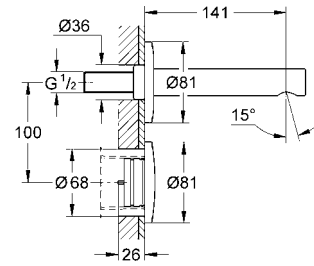

Ref.No.	EAN code	Colour	Retail Guide Price (€)
36 252 000	4005176870255	chrome	812.94

Essence E
Infra-red electronic basin mixer 1/2" wall mounted
GROHE StarLight® chrome finish set for final installation for IR-electronic with detection in the handwashing area transformer 230 V AC/12 V DC wall spout, 6.0 l/min flow rate integrated mousseur automatically safety stop after 60 sec. (factory set), CE approved thermal disinfection for 3,5 or 11 min **GROHE EcoJoy®** technology for less water and perfect flow functions to activate with remote control 36 206:
without roughing-in set
min. recommended pressure 1.0 bar