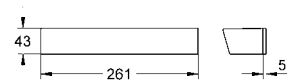

34 484 001 4005176932519 chrome 330.42
Ditto, without s-unions

18 608 001 4005176985140 chrome 48.33

GROHE EasyReach™ shower tray
metal tray
removable for easy cleaning
GROHE StarLight® chrome finish
suitable for Grohtherm 2000 NEW
- exposed thermostatic shower mixer with centre distance 150 mm
- exposed thermostatic bath mixer with centre distance 150 mm