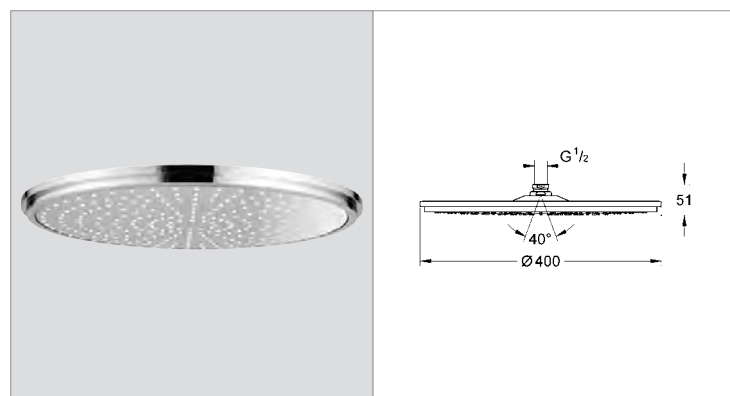

GROHE RAINSHOWER® HEAD SHOWERS

Ref.No. EAN code Colour Retail Guide Price (£)

28 778 000 4005176820526 **chrome 1,160.84**
Rainshower® Cosmopolitan 400
Head shower 1 spray
diameter 400 mm
metal
GROHE StarLight® chrome finish
GROHE DreamSpray® perfect spray pattern
SpeedClean anti-limescale system
ball joint with turning angle 20° ± 20°
connection thread 1/2"
min. recommended pressure 1.0 bar