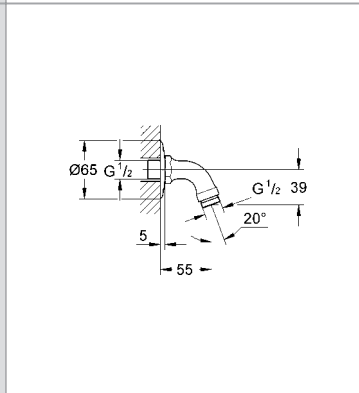

Relaxa
Shower arm 55 mm
connection thread 1/2"
GROHE StarLight® chrome finish

28 541 000	4005176040528	chrome	104.54