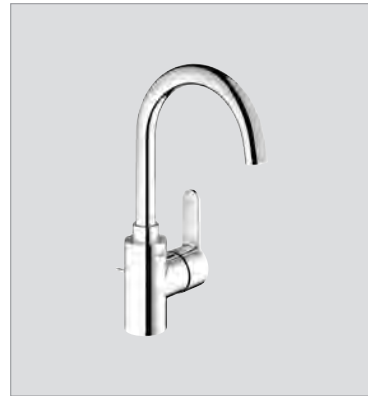

# GROHE EUROSTYLE COSMOPOLITAN

Ref.No. EAN code Colour Retail Guide Price (£)

**23 043 002** 4005176886966 **chrome** **185.32**

**Eurostyle Cosmopolitan Basin mixer 1/2"**  
 monobloc installation  
**GROHE StarLight®** chrome finish  
**GROHE SilkMove®** 35 mm ceramic cartridge  
 adjustable flow rate limiter  
 swivel tubular spout with stop limiter  
 mousseur  
 flexible connection hoses  
 pop-up waste set 1 1/4"  
**GROHE QuickFix®** installation system  
 covered lever fixing  
 optional temperature limiter ref. no. 46 375 000  
**min. recommended pressure 1.0 bar**