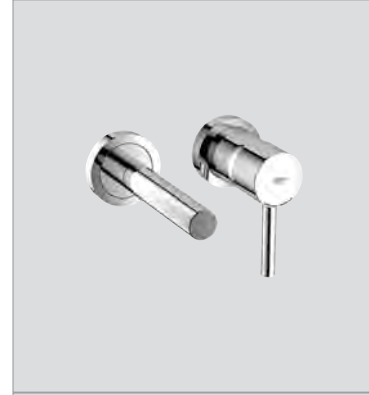

19 408 000	4005176876929	chrome	233.39

Essence
2-hole basin mixer
wall mounted
without concealed body
set for final installation for 33 769 000
GROHE StarLight® chrome finish
with metal plate
integrated mousseur
projection 149 mm
centre distance 110 mm

19 967 000	4005176986963	chrome	253.99
Ditto, projection 200 mm