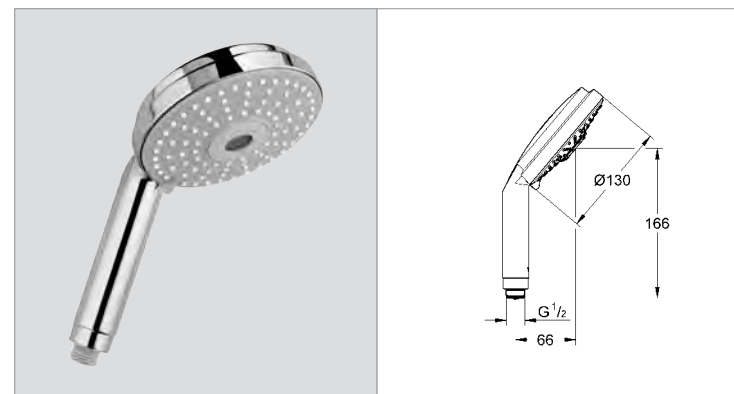

GROHE RAINSHOWER COSMOPOLITAN

Ref.No. EAN code Colour Retail Guide Price (£)

28 755 000 4005176819650 **chrome 105.42**
Rainshower® Cosmopolitan 130
Hand shower 3 sprays
Rain / Jet / Pure
SpeedClean anti-limescale system
GROHE StarLight® chrome finish
GROHE DreamSpray® perfect spray pattern
Inner WaterGuide for a longer life
min. recommended pressure 1.0 bar