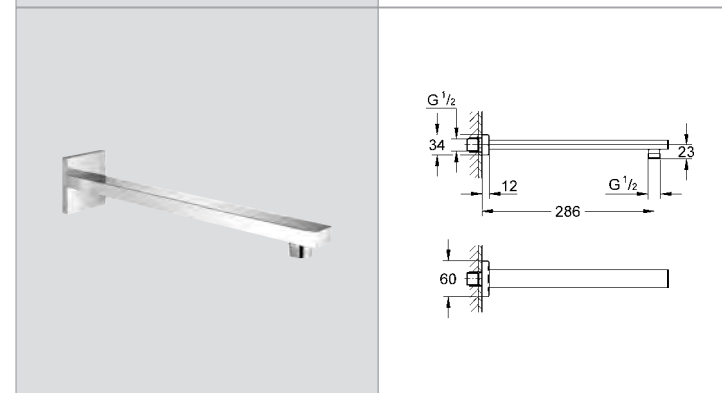

27 709 000 4005176909092 **chrome** **90.38**
Rainshower®
Shower arm 286 mm
metal
connection thread 1/2"
GROHE StarLight® chrome finish