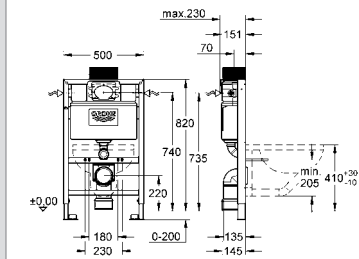

38 948 000 4005176911224 330.42

Rapid SL 2-in-1 set for WC with flushing cistern 6 - 9 l
for on-the-wall installations or studded walls
0.82 m installation height
powder coated steel frame, self-supporting for dry-cladding, completely pre-assembled with fixed connections
for single or series installation
quick adjustment, lockable fixing material, TÜV approved
2 WC fixing bolts, fixing device for ceramic
distance of fixing bolts 180/230 mm
outlet bend Ø 80 mm, depth adjustable
reducer Ø 80/100 mm
inlet and outlet connecting set
pneumatic discharge valve offering 3 modes of operation: dual flush or start/stop or non-interruptible
front or top actuation
water supply from left/right or back
low noise (group I acc. to German Noise Specification)
insulated against condensation
½" water supply connection including integrated angle valve and push fit flexible hose union
protecting block
GROHE EcoJoy® technology for less water and perfect flow
GROHE StarLight® chrome finish
with wall brackets for on-the-wall installations