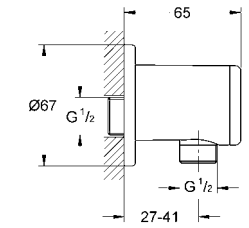

28 626 000 4005176041358

chrome

40.56

Relaxa
Shower outlet elbow, 1/2"
A also for AG combinations
L also for LG-combinations
shower connection 1/2"
wall connection 1/2"
GROHE StarLight® chrome finish