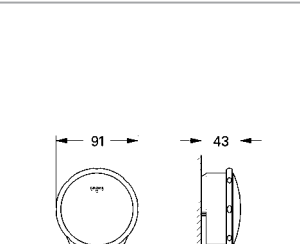

19 952 000 4005176174230 chrome 169.06

Talentofill
Inlet-, pop-up and waste-system
set for final installation
consisting of:
escutcheon
supply part
waste plug
fixing set
GROHE StarLight® chrome finish