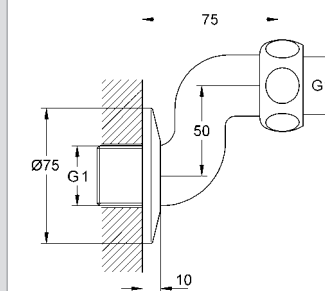

47 569 000	4005176214189	chrome	338.32

Grohtherm XL
Loose key and shield

12 411 000	4005176004667	chrome	53.33

S-union
nut 1 1/4" x 1" male thread
adjustment range 50 mm
screw escutcheon
(for Grohtherm XL 1", 35 085/35 086)
in units of 1
GROHE StarLight® chrome finish