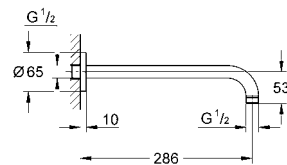

28 576 000 4005176274022 chrome 65.04

Rainshower®
Shower arm 286 mm
metal
connection thread 1/2"
can be used for all Rainshower head showers except Rainshower Jumbo
GROHE StarLight® chrome finish