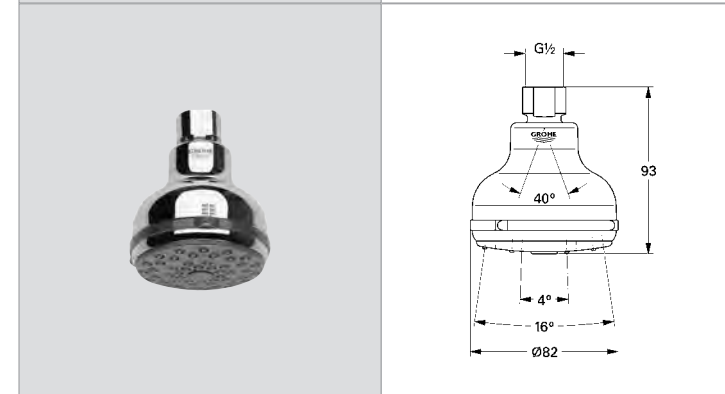

28 270 000 4005176124761 **chrome** 101.57
Relexa Plus 80 Dual
Turbo Jet (normal spray hard)/Normal (full shower spray)
ball-joint
GROHE StarLight® chrome finish
SpeedClean anti-limescale system
connection thread 1/2"
without shower arm
min. recommended pressure 1.0 bar