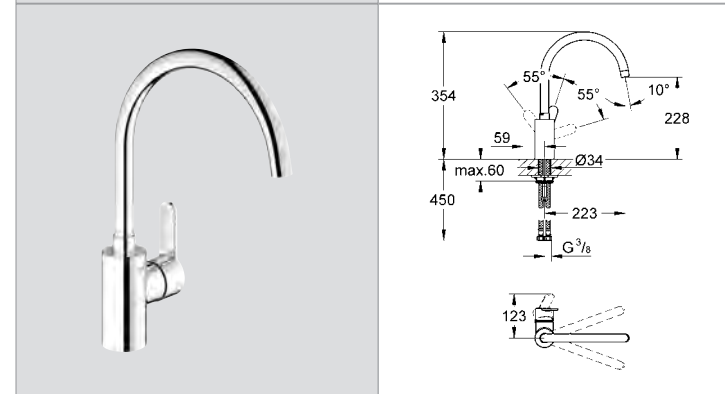

33 975 002 4005176886638 chrome 167.83
Eurostyle Cosmopolitan Sink mixer 1/2"
high spout
monobloc installation
GROHE SilkMove® 35 mm ceramic cartridge
GROHE StarLight® chrome finish
adjustable flow rate limiter
swivel tubular spout
selectable swivel area : 0° / 150° / 360°
mousseur
flexible connection hoses
rapid installation system
min. recommended pressure 1.0 bar