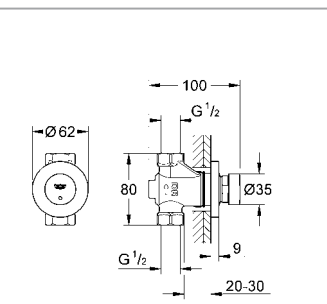

Euroeco Cosmopolitan T
Self-closing shower valve 1/2"
for concealed installation
marking: blue/red
recommended pressure 0.5 - 6.0 bar
flow time adjustable to 7, 15 and 30 sec.
adjusted by the factory to 15 sec.
GROHE EcoJoy® technology for less water and perfect flow
GROHE StarLight® chrome finish
min. recommended pressure 1.0 bar

40 536 000	4005176905506	chrome	43.01
40 536 DC0	4005176905537	supersteel	51.66