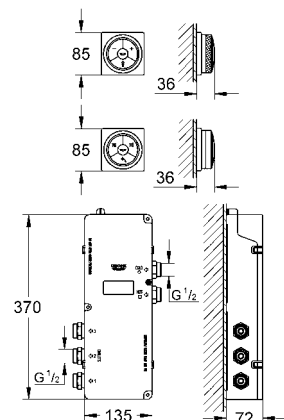

GROHE ALLURE F-DIGITAL

Ref.No.	EAN code	Colour	Retail Guide Price (£)
36 352 000	4005176909801	chrome	1,152.11

Digital controller and digital diverter for shower with square base plate including digital thermostat unit
Digital Controller - intuitive multifunctional operating unit

- Wireless technology
- Temperature and flow control
- Pause-function
- Memory function
- LED ring incl. warming-up function: visual feedback when preferred temperature is reached

digital diverter for shower

- Diverter: head-, side- and hand shower
- wireless technology
- LED ring (indication of outlet)

digital thermostat unit (concealed body)

- warm/cold-supplies 1/2"
- 3 outlets 1/2" shower diverter
- 3 outlets 1/2"

transceiver unit for Digital Controller and Digital thermostat unit incl. cable 3 m

GROHE TurboStat® digital controlled compact cartridge with wax thermoelement default setting configurable during installation

- automatic safety shut-off after 20 min
- GROHE SafeStop at 38°C

GROHE StarLight® chrome finish
GROHE EcoJoy® technology for less water and perfect flow
min. recommended pressure 1.0 bar
requires
build-in power supply 36 078 000