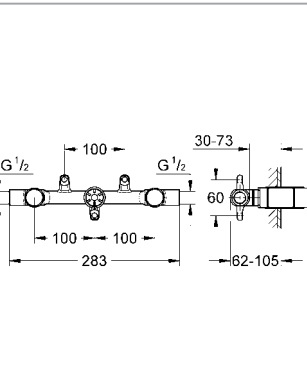

32 706 000 4005176855092 201.92
Two-handle basin mixer
concealed body, 1/2"
for 3-hole basin mixer
wall installation
without finishing trim set
DR-brass
installation device