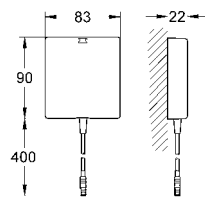

36 338 000 4005176896743 78.68

Switch mode power supply
for one eye infra-red wash basin mixer
switch mode power supply with operating voltage
100-230 V AC, 50 - 60 Hz
for concealed socket with cover and strain relief