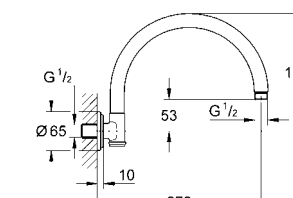

28 384 000 4005176267451 chrome 129.55

Rainshower® Rustic
Shower arm 272 mm
connection thread 1/2"
GROHE StarLight® chrome finish