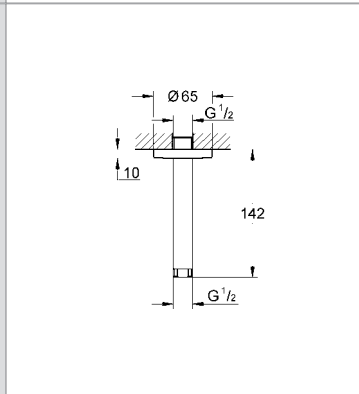

Rainshower®
Shower arm ceiling 142 mm
connection thread 1/2"
GROHE StarLight® chrome finish

28 429 000	4005176601910	chrome	36.54