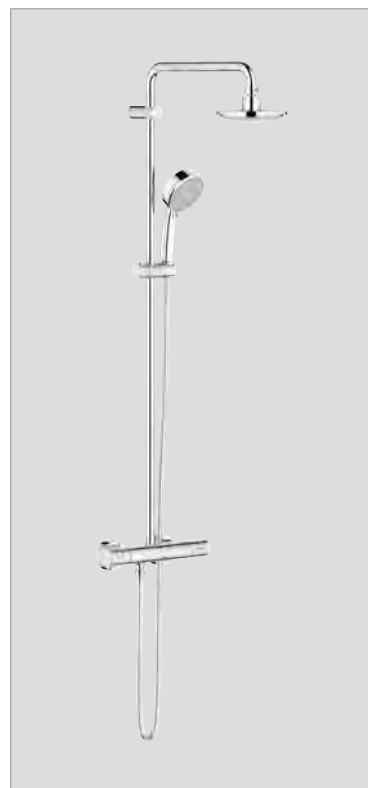

GROHE TEMPESTA SHOWER SYSTEM

Ref.No.	EAN code	Colour	Retail Guide Price (£)
27 922 000	4005176923364	chrome	419.58

New Tempesta Cosmopolitan System 160
Shower system with thermostat for wall mounting
horizontal swivable 390 mm projection shower arm
exposed thermostatic shower
with Aquadimmer function
allows change between:
head shower 1 spray (28 232 000)
Rain
with ball joint
rotation angle $\pm 15^\circ$
New Tempesta Cosmopolitan 100
hand shower
adjustable in height with gliding element
Silverflex shower hose 1750 mm (28 388 000)
GROHE TurboStat compact cartridge
with wax thermoelement
GROHE DreamSpray perfect spray pattern
GROHE StarLight chrome finish
SpeedClean anti-limescale system
Inner WaterGuide for a longer life
Twistfree to prevent hose from twisting
min. recommended pressure 1.0 bar

14 014 000	4005176929274	chrome	55.94