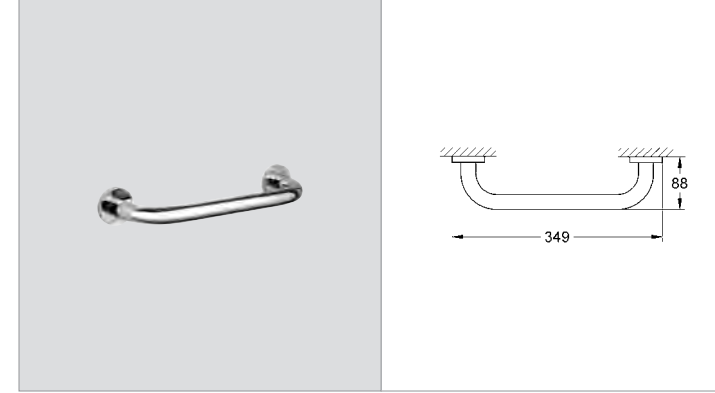

GROHE ESSENTIALS

Ref.No.	EAN code	Colour	Retail Guide Price (£)
40 421 000	4005176879784	chrome	115.39

Essentials
Bath grip
GROHE StarLight® chrome finish