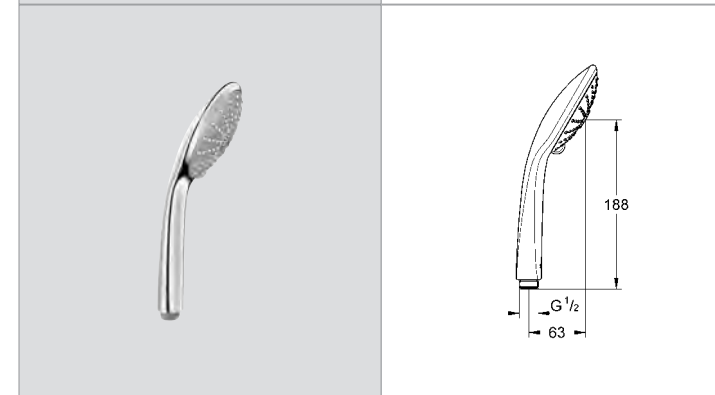

27 239 000	4005176854323	chrome	47.73

Ditto, with GROHE EcoJoy® 9.5 l/min flow limiter