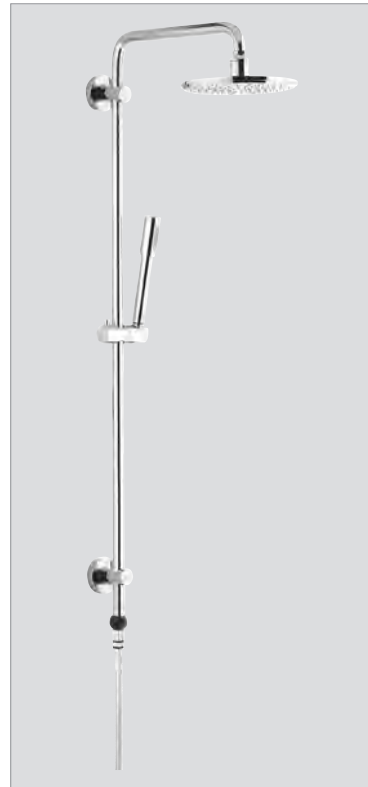

GROHE RAINSHOWER® SYSTEM

Ref.No.	EAN code	Colour	Retail Guide Price (£)
27 030 000	4005176807800	chrome	773.30

Rainshower® System 210
Shower system with GrohClick without fitting for wall mounting
horizontal swivable 450 mm projection shower arm
head shower Rainshower modern 210 (28 368 000)
with ball joint
hand shower Sena (28 034 000), adjustable in height with gliding element (12 140 000)
rotation angle $\pm 20^\circ$
connection to water supply via 1/2"-thread metal shower hose to the shower valve or wall union
change between hand and head shower by Grohclick element
metal shower hose 1750 mm (27 178 000)
GROHE StarLight® chrome finish
GROHE DreamSpray® perfect spray pattern
min. recommended pressure 1.0 bar
Inner WaterGuide for a longer life
SpeedClean anti-limescale system

GROHE POWER&SOUL™ SHOWER SYSTEMS

Ref.No.	EAN code	Colour	Retail Guide Price (£)
27 909 000	4005176921889	chrome	842.66
27 913 000	4005176921926	chrome	949.30