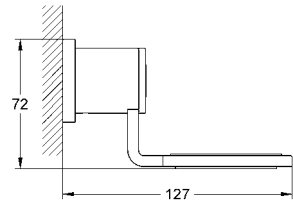

GROHE ALLURE

Ref.No.	EAN code	Colour	Retail Guide Price (£)
40 278 000	4005176824081	chrome	106.30

Allure
Glass/soap dish holder
for glass or soap dish
without glass
GROHE StarLight® chrome finish