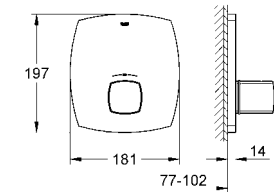

19 941 000	4005176930980	chrome	298.95
19 941 IGO	4005176930997	chrome/gold	388.12

Grandera
Trim for thermostatic shower valve
set for final installation
for 35 500 000 / 35 050 000 Rapido T
without concealed body
GROHE StarLight® chrome finish
GROHE SafeStop Plus® safety stop at 38 C and additionally adjustable max. temperature limiter at 43 C
wall escutcheon with **GROHE SmartFix**
(covered escutcheon- and shaft sealing,
covered fixing)
metal handles