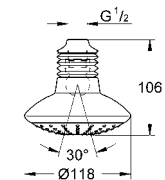

GROHE EUPHORIA HEAD SHOWERS

	Ref.No.	EAN code	Colour	Retail Guide Price (£)
	27 270 000	4005176860331	chrome	52.80
	27 246 00E	4005176890901	chrome	52.80
	27 235 000	4005176854262	chrome	58.04
	27 236 000	4005176854279	chrome	63.29
	28 576 000	4005176274022	chrome	65.04