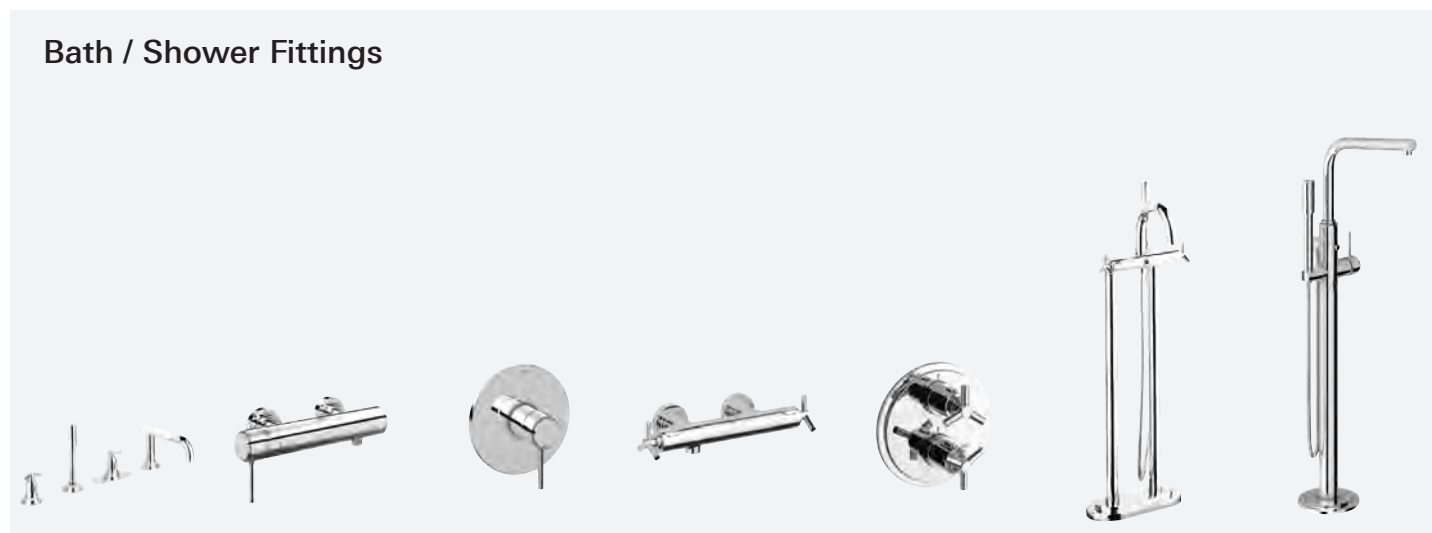

Ref.No.	EAN code	Colour	Retail Guide Price (£)
32 042 001	4005176849404	chrome	368.88
Atrio Basin mixer 1/2" monobloc installation 28 mm ceramic cartridge with GROHE SilkMove® GROHE StarLight® chrome finish swivel tubular C-spout with mousseur stop limiter pop-up waste set 1 1/4" flexible connection hoses rapid installation system min recommended pressure 1.0 bar			
32 647 001	4005176849411	chrome	486.01
Atrio Basin mixer 1/2" for free-standing basins monobloc installation 28 mm ceramic cartridge with GROHE SilkMove® GROHE StarLight® chrome finish swivel tubular C-spout with mousseur stop limiter pop-up waste set 1 1/4" flexible connection hoses rapid installation system min recommended pressure 1.0 bar			
32 129 001	4005176857348	chrome	368.88
Atrio Basin mixer 1/2" monobloc installation 28 mm ceramic cartridge with GROHE SilkMove® GROHE StarLight® chrome finish swivel tubular 7° spout with mousseur stop limiter pop-up waste set 1 1/4" flexible connection hoses rapid installation system min recommended pressure 1.0 bar			
32 130 001	4005176857355	chrome	486.01
Atrio Basin mixer 1/2" for free-standing basins monobloc installation 28 mm ceramic cartridge with GROHE SilkMove® GROHE StarLight® chrome finish swivel tubular 7° spout with mousseur stop limiter pop-up waste set 1 1/4" flexible connection hoses rapid installation system min recommended pressure 1.0 bar			
19 287 001	4005176849428	chrome	421.33
Atrio 2-hole basin mixer wall mounted without concealed body set for final installation for 32 635 000 GROHE StarLight® chrome finish separate escutcheons Ø 70 mm projection 180 mm centre distance 110 mm min recommended pressure 1.0 bar			
19 918 000	4005176912566	chrome	442.31
Ditto, projection 220mm