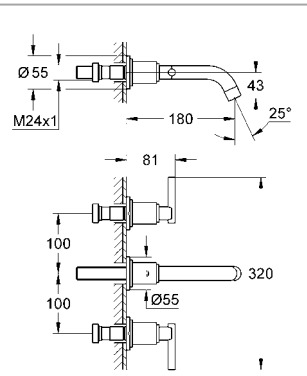

20 169 000 4005176855207 chrome 475.53
Atrio 3-hole basin mixer
wall mounted
without concealed body
set for final installation for 32 706 000
GROHE StarLight® chrome finish
valves hot/cold
with headparts 1/2" - 90°
projection 180 mm
centre distance 200 mm
with Jota handle
min. recommended pressure 1.0 bar
20 386 000 4005176912573 chrome 496.50
Ditto, projection 220mm