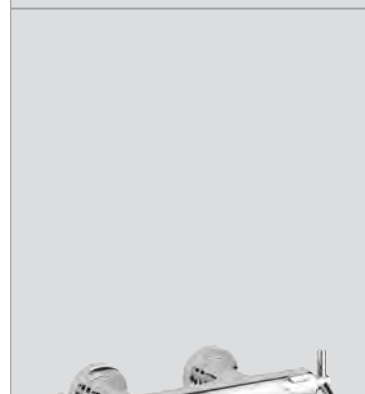

Atrio Thermostatic shower mixer 1/2"
wall mounted
wax thermoelement
integrated mixed water shut off
ceramic headpart 1/2", 180°
volume handle with **GROHE EcoButton** (economy button with individually adjustable economy stop)
temperature scale handle with **GROHE SafeStop** safety stop at 38°C
shower outlet 1/2"
built-in non return valves
covered S-unions
protected against backflow with Ypsilon handle
GROHE StarLight® chrome finish
min. recommended pressure 1.0 bar
max. pressure differential 5:1