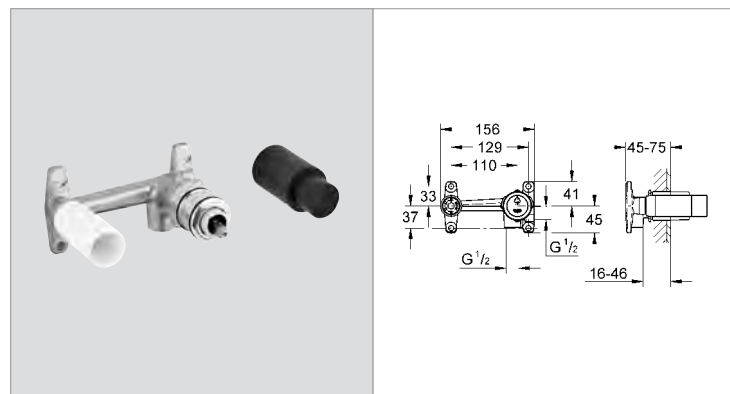

# GROHE ATRIO ONE

Ref.No. EAN code Colour Retail Guide Price (£)

**32 635 000 4005176845949**  
**Quadra**  
Single-lever mixer 1/2", concealed body  
for 2 hole basin mixer  
wall installation  
**without finishing trim set**  
installation depth 45 to 75 mm  
**GROHE SilkMove®** 35 mm ceramic cartridge  
installation device  
**min recommended pressure 1.0 bar**