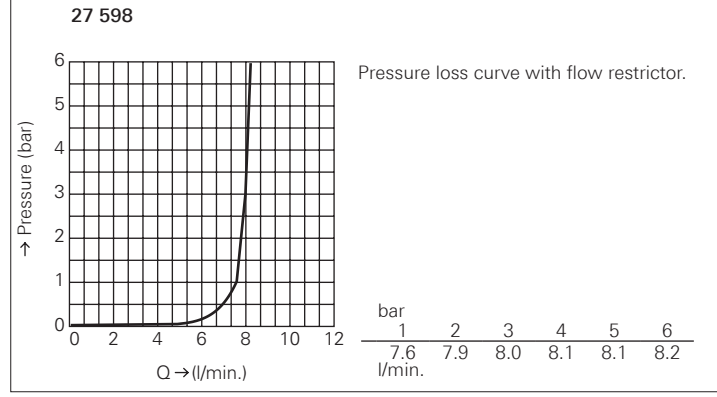

GROHE FLOW CHARTS

GROHE FLOW CHARTS