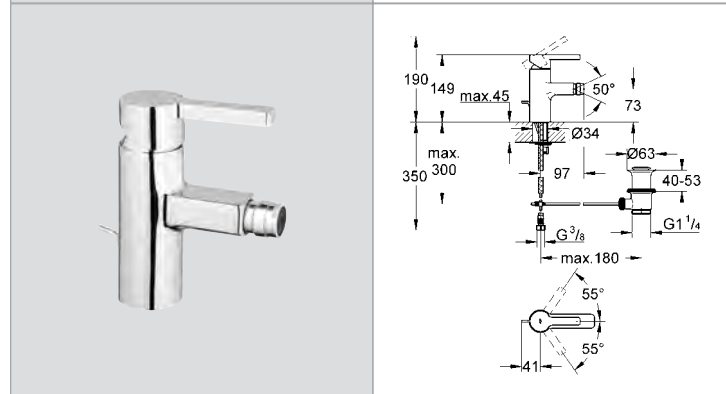

33 848 000 4005176820717 chrome 214.16
Lineare
Bidet mixer 1/2"
monobloc installation
GROHE SilkMove® 35 mm ceramic cartridge
adjustable flow rate limiter
ball-joint mousseur
pop-up waste set 1 1/4"
flexible connection hoses
rapid installation system
GROHE StarLight® chrome finish
min. recommended pressure 1.0 bar