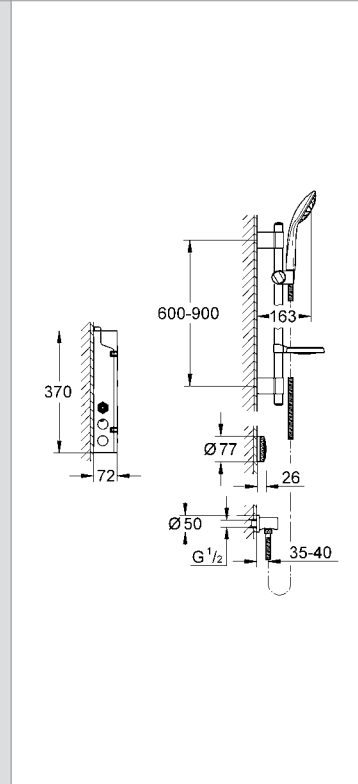

GROHE F-DIGITAL

Ref.No.	EAN code	Colour	Retail Guide Price (£)
36 299 000	4005176894718	chrome	994.77

Euphoria F-digital Shower set
including digital thermostat unit
Digital Controller - intuitive multifunctional operating unit

- Wireless technology
- Temperature and flow control
- Pause-function
- Memory function
- LED ring incl. warming-up function: visual feedback when preferred temperature is reached

digital thermostat unit (concealed body)

- warm/cold-supplies 1/2"
- 1 outlet 1/2"

Euphoria shower set Mono (27 269 001)
Rainshower® wall union 1/2" (27 057 000)
transceiver unit for Digital Controller and Digital thermostat unit incl. cable 3 m
GROHE TurboStat® digital controlled compact cartridge with wax thermoelement
default setting configurable during installation

- automatic safety shut-off after 20 min
- GROHE SafeStop at 38°C

GROHE StarLight® chrome finish
GROHE EcoJoy® technology for less water and perfect flow
min. recommended pressure 1.0 bar

36 304 000	4005176894732	chrome	1,047.21