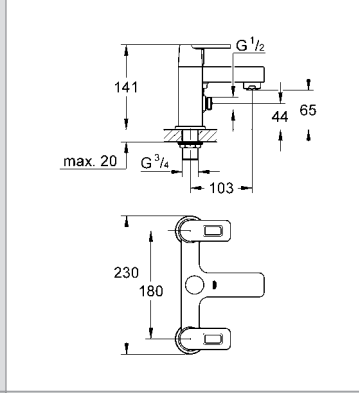

Quadra
Two-handed Bath/Shower mixer 1/2"
deck mounted
metal handles
Longlife headpart 3/4"
automatic diverter: bath/shower
integrated non-return valve
in the shower outlet 1/2"
GROHE StarLight® chrome finish
recommended pressure 0.2 - 5.0 bar

25 130 000 4005176905223 chrome 417.84