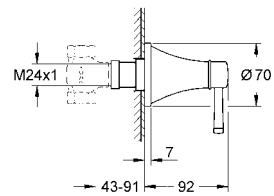

19 944 000	4005176931086	chrome	82.87
19 944 IGO	4005176931093	chrome/gold	107.69

Grandera
Concealed stop-valve trim
set for final installation for
29 032 000 (preassembled headpart 1/2")
GROHE StarLight® chrome finish
installation depth adjustable
43 - 91 mm
min. recommended pressure 1.0 bar