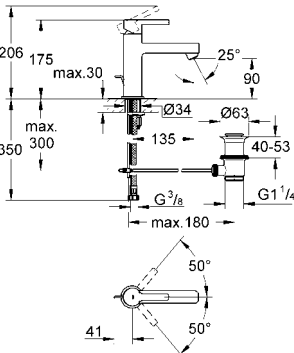

23 443 000 4005176998676 chrome 221.66

Lineare
Basin mixer 1/2"
monobloc installation
medium height
metal lever
28 mm ceramic cartridge
with **GROHE SilkMove®**
with temperature limiter
GROHE StarLight® chrome finish
GROHE EcoJoy® mousseur 5.7 l/min
pop-up waste set 1 1/4"
flexible connection hoses
GROHE QuickFix™ Plus installation system
min. recommended pressure 1.0 bar
available April 2014