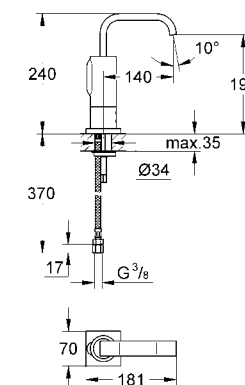

GROHE ALLURE E

Ref.No.	EAN code	Colour	Retail Guide Price (£)
36 096 000	4005176870194	chrome	846.15

Allure E
Infra-red electronic basin tap 1/2"
with plug transformer 230 V, 50 Hz,
3,2 VA
main supply
monobloc installation
GROHE StarLight® chrome finish
CE approved
solenoid valve
6.0 l/min flow rate
integrated mousseur
type of protection IP 59K
flexible connection hoses
dirt strainer
rapid installation system
thermal disinfection for 3,5 or 11 min
automatic flushing after 1 or 3 days
without use
automatically safety stop after 60 sec.
(factory set)
GROHE EcoJoy® technology for
less water and perfect flow
functions to activate with remote
control 36 206:
min. recommended pressure 1.0 bar

36 095 000	4005176870187	chrome	886.37

Allure E
Infra-red electronic basin mixer 1/2"
with plug transformer 230 V, 50 Hz,
3,2 VA
main supply
monobloc installation
GROHE StarLight® chrome finish
GROHE EcoJoy® technology for
less water and perfect flow
U spout
CE approved
solenoid valve
mixing device with hot water stop-valve
adjustable
6.0 l/min flow rate
integrated mousseur
type of protection IP 59K
flexible connection hoses
dirt strainer
rapid installation system
thermal disinfection for 3,5 or 11 min
automatic flushing after 1 or 3 days
without use
automatically safety stop after 60 sec.
(factory set)
functions to activate with remote
control 36 206:
min. recommended pressure 1.0 bar

36 097 000	4005176870200	chrome	818.19

Ditto, with pop up waste set

GROHE ALLURE E

Ref.No.	EAN code	Colour	Retail Guide Price (£)
36 099 000	4005176870224	chrome	748.25