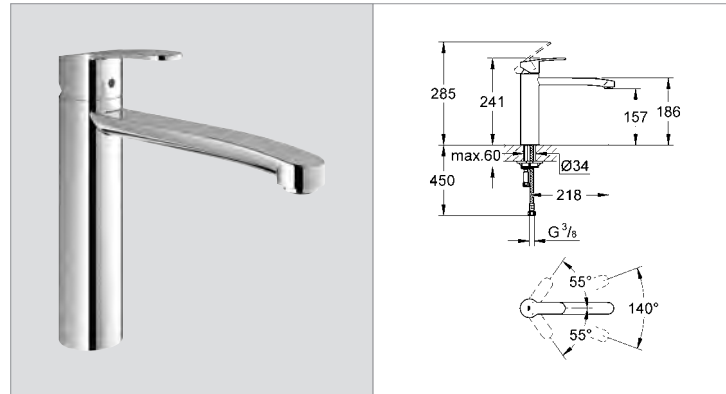

# GROHE KITCHEN FITTINGS

Ref.No. EAN code Colour Retail Guide Price (£)

**31 124 002 4005176886614 chrome 188.81**  
**Eurostyle Cosmopolitan**  
**Sink mixer 1/2"**  
 medium spout  
 monobloc installation  
**GROHE SilkMove®** 35 mm ceramic cartridge  
**GROHE StarLight®** chrome finish  
 adjustable flow rate limiter  
 swivel tubular spout  
 swivel area 140°  
 mousseur  
 flexible connection hoses  
 rapid installation system  
**min. recommended pressure 1.0 bar**