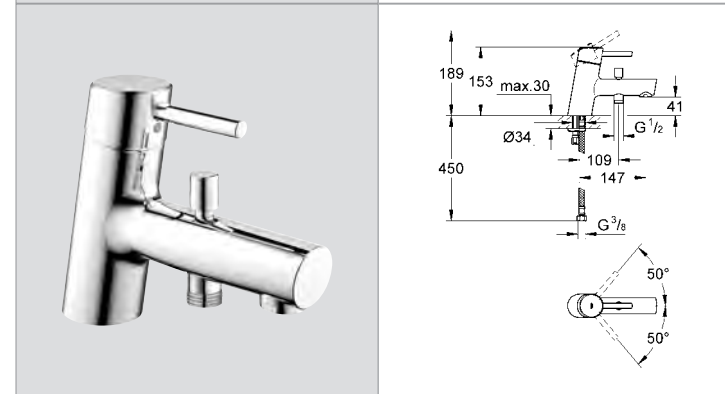

32 701 001 4005176889042 chrome 162.94
Concetto
Single-lever bath/shower mixer 1/2"
monobloc installation
metal lever
GROHE SilkMove® 46 mm ceramic cartridge
GROHE StarLight® chrome finish
adjustable flow rate limiter
adjustable minimum flow rate 2.5 l/min
automatic diverter: bath/shower
integrated non-return valve
in the shower outlet 1/2"
mousseur
flexible connection hoses
optional temperature limiter ref. no. 46 308 000
protected against backflow
min. recommended pressure 1.0 bar