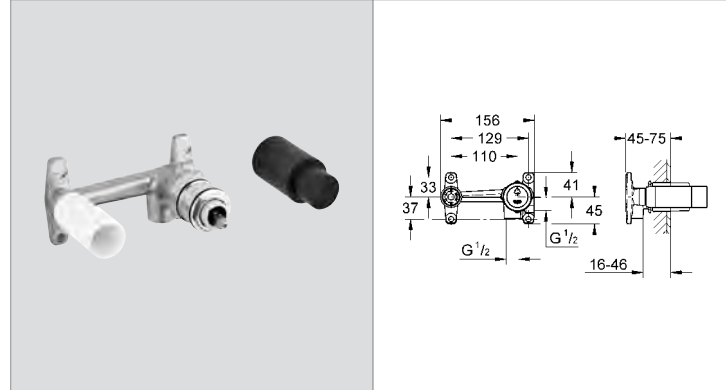

32 635 000 4005176845949 **217.66**

Quadra Single-lever mixer 1/2", concealed body
for 2 hole basin mixer
wall installation
without finishing trim set
installation depth 45 to 75 mm
GROHE SilkMove® 35 mm ceramic cartridge
installation device
min recommended pressure 1.0 bar