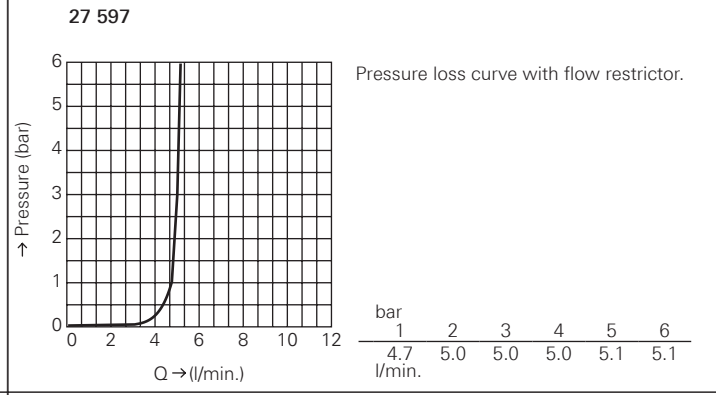

GROHE FLOW CHARTS

GROHE FLOW CHARTS