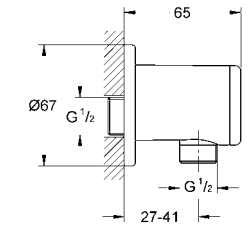

28 636 000 4005176078606

chrome

40.56

Relaxa
Shower outlet elbow, 1/2"
for IG-combination
GROHE StarLight® chrome finish