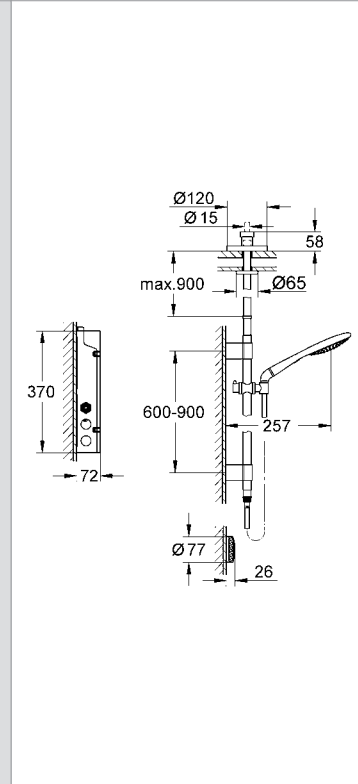

Rainshower Solo F-Digital Shower set
including digital thermostat unit
Digital Controller - intuitive multifunctional operating unit
- Wireless technology
- Temperature and flow control
- Pause-function
- Memory function
- LED ring incl. warming-up function: visual feedback when preferred temperature is reached
digital thermostat unit (concealed body)
- warm/cold-supplies 1/2"
- 1 outlet 1/2"

Rainshower Solo shower set (27273001)
with telescoping pipe for ceiling supply
transceiver unit for Digital Controller and Digital thermostat unit incl. cable 3 m
GROHE TurboStat® digital controlled compact cartridge with wax thermoelement default setting configurable during installation
- automatic safety shut-off after 20 min
- GROHE SafeStop at 38°C
GROHE StarLight® chrome finish
GROHE EcoJoy® technology for less water and perfect flow
min. recommended pressure 1.0 bar

36 307 000	4005176894763	chrome	1,099.66