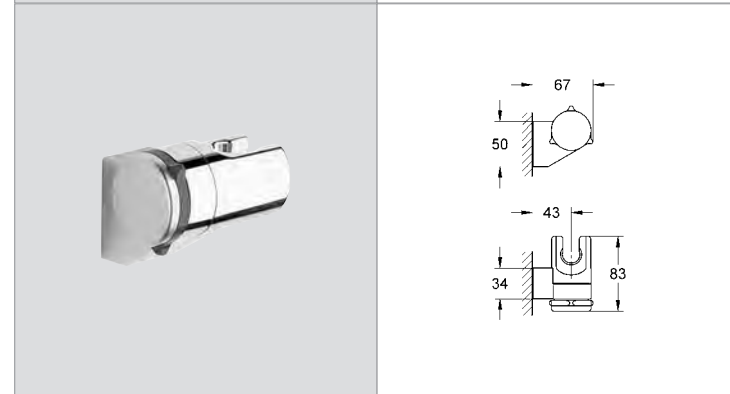

28 623 000 4005176031595 **chrome** 30.42
Relexa plus
Wall hand Shower holder
adjustable
GROHE StarLight® chrome finish