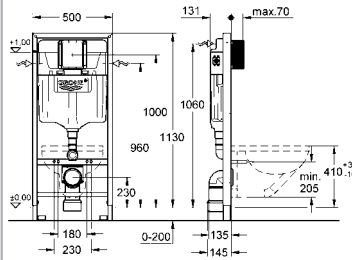

GROHE RAPID SL WC

Ref.No.	EAN code	Colour	Retail Guide Price (£)
38 528 001	4005176863943		318.18

Rapid SL WC
1.13 m installation height
flushing cistern GD 2
with small maintenance access
for on-the-wall installations or studded walls
powder coated steel frame, self-supporting
for dry-cladding, completely pre-assembled
with fixed connections
for single or series installation
quick adjustment, lockable
fixing material
TÜV approved
2 WC fixing bolts
fixing device for ceramic
distance of fixing bolts 180/230 mm
outlet bend Ø 80 mm, depth adjustable
reducer Ø 80/100 mm
inlet and outlet connecting set
adjustment ex factory 6 l and 3 l
pneumatic discharge valve offering 3 modes of operation:
dual flush or start/stop or non-interruptible
water supply from left/right or back
insulated against condensation
1/2" water supply connection including integrated
angle valve and push fit flexible hose union
no tools required for the installation
of the inspection shaft incl. protection
during construction phase,
for vertical or horizontal flush plates
without wall plate/actuation
without front wall brackets
38 558 00M (pair)