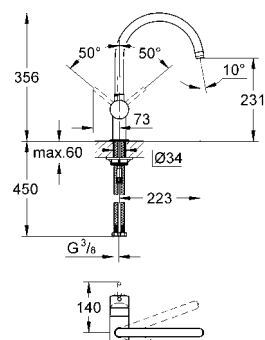

32 917 000	4005176230950	chrome	243.01
32 917 DC0	4005176804946	supersteel	303.33

Minta
Sink mixer 1/2"
monobloc installation
GROHE SilkMove® 46 mm ceramic cartridge
GROHE StarLight® chrome finish
adjustable flow rate limiter
swivel tubular spout
mousseur
flexible connection hoses
rapid installation system
optional temperature limiter ref. no. 46 308 000
min. recommended pressure 1.0 bar