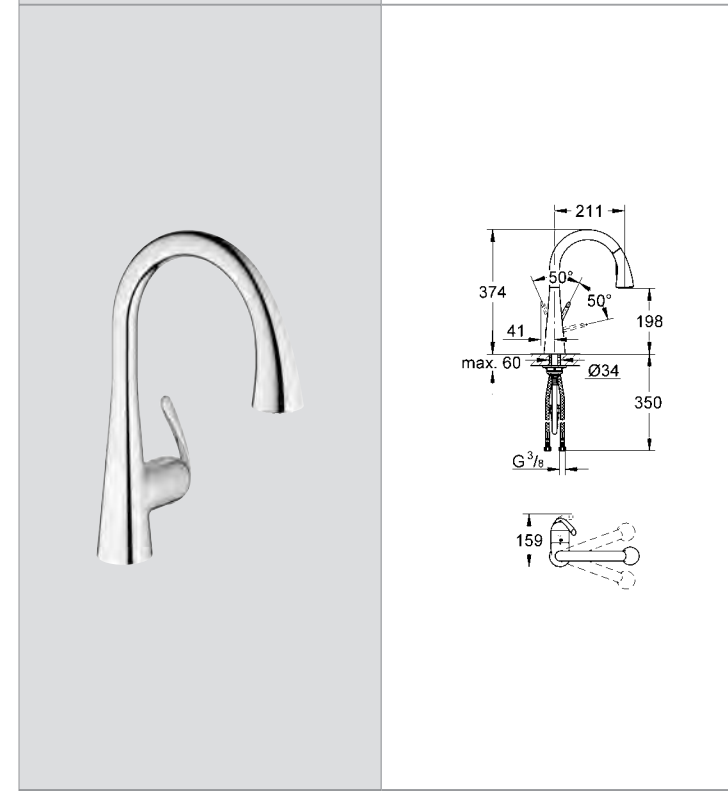

# GROHE KITCHEN FITTINGS

Ref.No. EAN code Colour Retail Guide Price (£)

**30 219 000 4005176983313 chrome 549.98**  
**30 219 DC0 4005176983320 chrome supersteel 666.64**  
**Zedra Touch**  
**Electronic single-lever sink mixer 1/2"**  
 monobloc installation  
**Touch: activation of cold water via skin contact**  
**battery supply 6 V lithium-battery,**  
 type CR-P2  
 CE approved  
 indication of battery status through different pulses of water  
 safety shut down circuit (when battery nearly empty)  
 solenoid valve  
 automatically safety stop after 60 sec.  
 (factory set)  
 type of protection IP 44  
**GROHE SilkMove®** 46 mm ceramic cartridge  
**GROHE StarLight®** chrome finish  
**GROHE SuperSteel** Infinity Finish™  
**SpeedClean** anti-limescale system  
 swivel tubular spout  
 swivel area 360°  
 adjustable flow rate limiter  
**pull-out locking dual spray control - switches back and forth between regular flow and spray**  
 automatic return  
 integrated non-return valve  
 diverter: mousseur/shower jet  
 automatic return to mousseur  
 flexible connection hoses  
 rapid installation system  
 protected against backflow  
**min. recommended pressure 1.0 bar**