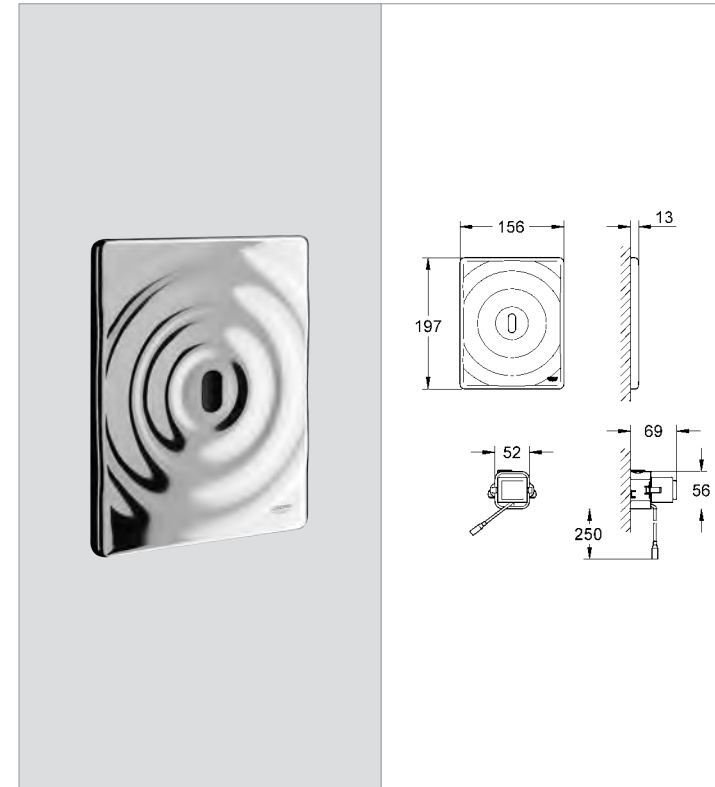

GROHE WALL PLATES FOR WC, ELECTRONIC

Ref.No.	EAN code	Colour	Retail Guide Price (£)

38 699 001   **4005176929588**   **chrome**   **716.64**

Tectron Surf
Infra-red electronic for WC flushing cistern
with transformer 230 V AC, 50-60 Hz, 6 V DC
for flushing cistern GD 2
concealed installation
CE-approved
front plate 156 x 197 mm
infra-red control
servo motor
7 pre-set programs
with 24/72 hours autoflush
time or user dependent
with cleaning mode
additional functions by remote control 36 206 000:
adjustable flow time by hand or remote
adjustment reflection range by remote
GROHE EcoJoy® technology for less water
and perfect flow
GROHE StarLight® chrome finish