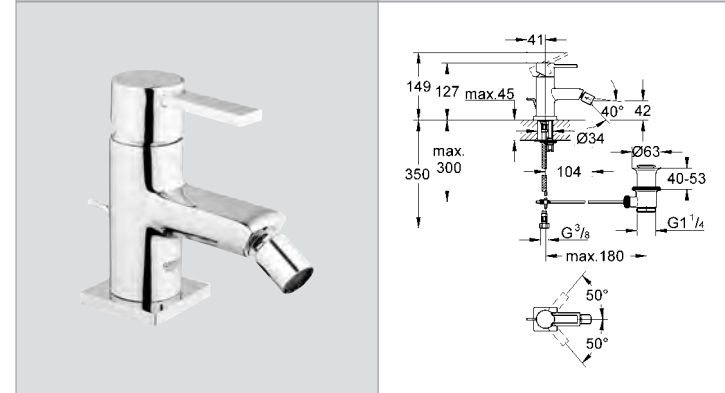

32 147 000 4005176821653 **chrome 400.35**
Allure
Bidet mixer 1/2"
monobloc installation
28 mm ceramic cartridge
with **GROHE SilkMove®**
GROHE StarLight® chrome finish
ball-joint mousseur
pop-up waste set 1 1/4"
flexible connection hoses
rapid installation system
6.0 l/min flow rate
min. recommended pressure 1.0 bar