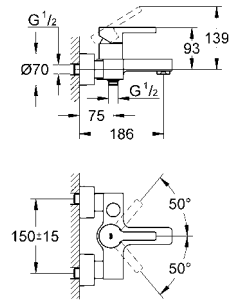

33 849 000	4005176820724	chrome	272.73

Lineare
Single-lever bath/shower mixer 1/2"
wall mounted
GROHE SilkMove® 46 mm ceramic cartridge
adjustable flow rate limiter
automatic diverter: bath/shower
mousseur
integrated non-return valves in the
shower outlet 1/2", covered S-unions
protected against backflow
optional temperature limiter ref. no.
46 505 000
GROHE StarLight® chrome finish
min. recommended pressure 1.0 bar