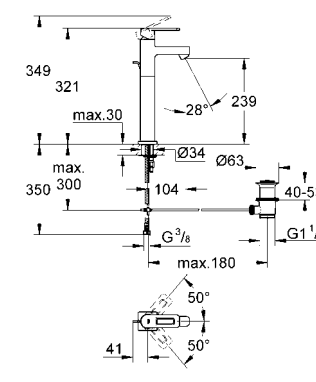

32 633 000 **4005176845925** **chrome** **298.95**

Quadra
Basin mixer 1/2"
for free-standing basins
monobloc installation
28 mm ceramic cartridge
with **GROHE SilkMove®**
GROHE StarLight® chrome finish
mousseur
pop-up waste set 1 1/4"
flexible connection hoses
rapid installation system
min recommended pressure 1.0 bar