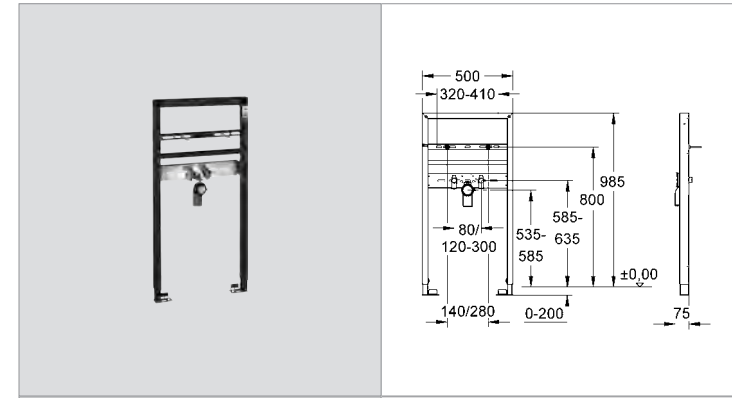

GROHE RAPID SL BIDET / WASH BASIN

Ref.No. EAN code Colour Retail Guide Price (£)

38 541 000 4005176291234 **184.45**

Rapid SL Basin 1.00 m
for single tap hole installation or wall mounted fittings
1.0 m installation height
for on-the-wall installations or studded walls
powder coated steel frame, self-supporting for dry-cladding, completely pre-assembled for single or series installation
with fixing material for basin
PE-outlet bend 50 mm dia
without front wall brackets
38 558 00M (pair)