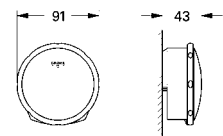

19 952 000	4005176174230	chrome	169.06

Talentofill
Inlet, pop-up and waste-system
set for final installation
escutcheon
supply part
waste plug
fixing set
GROHE StarLight® chrome finish
min recommended pressure 1.0 bar