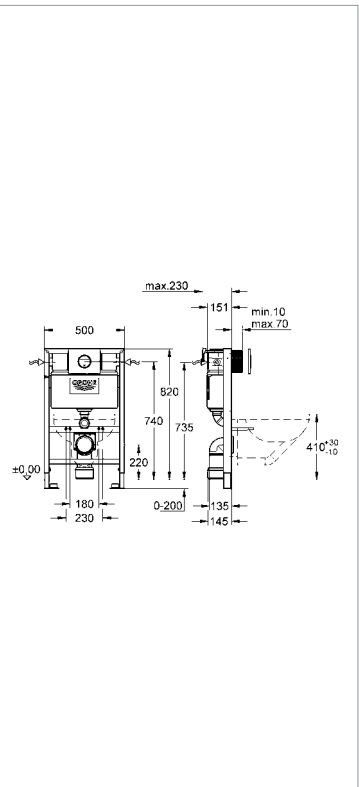

38 868 000	4005176878091		335.67

Rapid SL 3 in 1 set for WC
with flushing cistern 6 - 9 l
for on-the-wall installations or studded walls
0.82 m installation height
powder coated steel frame, self-supporting
for dry-cladding, completely pre-assembled
with fixed connections
for single or series installation
quick adjustment, lockable
fixing material, TÜV approved
2 WC fixing bolts, fixing device for ceramic
distance of fixing bolts 180/230 mm
outlet bend Ø 80 mm, depth adjustable
reducer Ø 80/100 mm
inlet and outlet connecting set
pneumatic discharge valve offering 3 modes of operation:
dual flush or start/stop or non-interruptible
front or top actuation
water supply from left/right or back
low noise (group I acc. to German Noise Specification)
test approval applied for, insulated against condensation
½" water supply connection including integrated angle valve and push fit flexible hose union
shortable inspection shaft incl. protection during construction phase
including wall plate Nova Cosmopolitan
for dual flush or start & stop actuation
156 x 197 mm, chrome, made of ABS
GROHE StarLight® chrome finish
GROHE EcoJoy® technology for less water and perfect flow
2 wall angles with fixing material