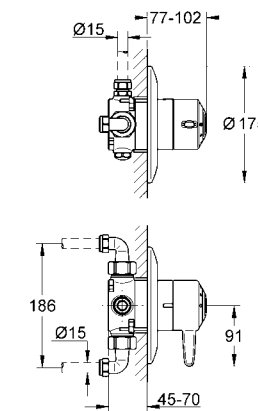

34 041 IL0	4005176224997	chrome/white	398.60

Avensys Shower
Single control D08 shower mixer 1/2"
TMV3 Approved
Thermostatic
suitable for high / low pressure
concealed brass body & trim set
factory set max. temperature 41°C
installation bracket for body
in masonry / stud walls
combined flow & temperature control
handle
metal lever
built-in non return valves
dirt strainers
shower outlet 1/2" top or bottom
reversible body for crossed supplies
flow limiters for high (>1.0 bar) or unequal pressures
GROHE StarLight® chrome finish
recommended pressure 0.1 - 5.0 bar