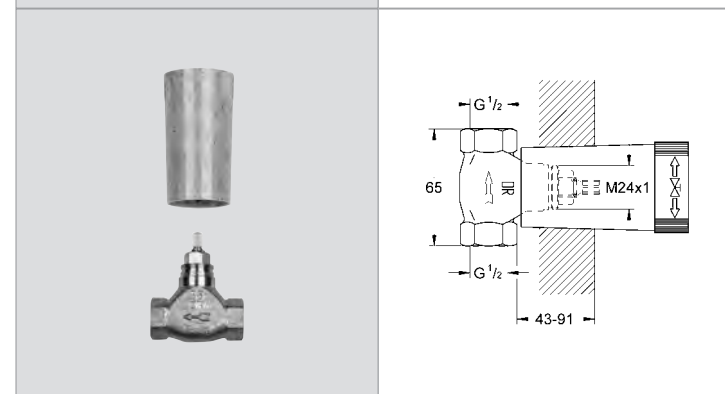

29 032 000 4005176845277 21.33
Concealed valve
pre-assembled headpart 1/2"
threaded union 1/2"
installation depth adjustable 43 - 91 mm
DR-brass