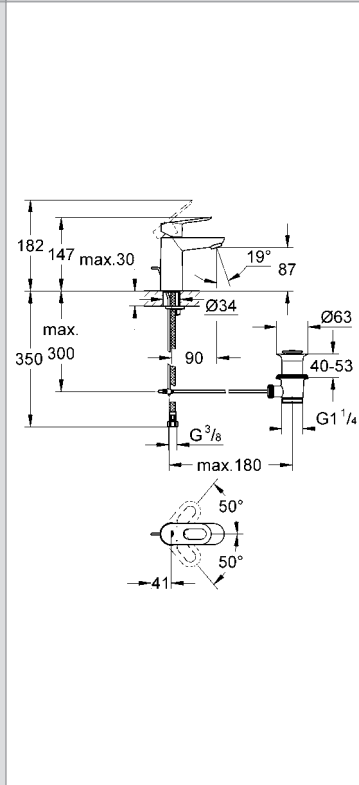

BauLoop
Basin mixer 1/2"
monobloc installation
metal lever
28 mm ceramic cartridge with **GROHE SilkMove®**
GROHE StarLight® chrome finish
GROHE EcoJoy® technology for less water and perfect flow
mousseur
pop-up waste set 1 1/4"
flexible connection hoses
rapid installation system
min. recommended pressure 1.0 bar

23 337 000	4005176934414	chrome	87.94

Ditto, smooth body