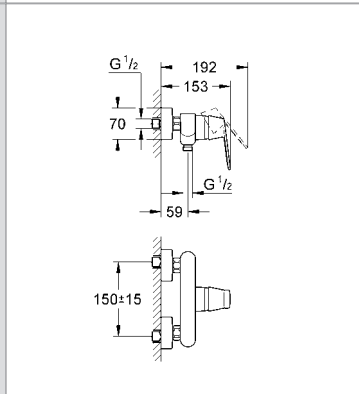

Eurosmart Cosmopolitan
Single-lever shower mixer 1/2"
wall mounted, metal lever
GROHE SilkMove® 46 mm ceramic cartridge
GROHE StarLight® chrome finish
adjustable flow rate limiter
shower bottom outlet 1/2" with
integrated non return-valve
S-unions
optional temperature limiter ref. no. 46 308 000
protected against backflow
min. recommended pressure 1.0 bar

18 349 000	4005176874796		26.40