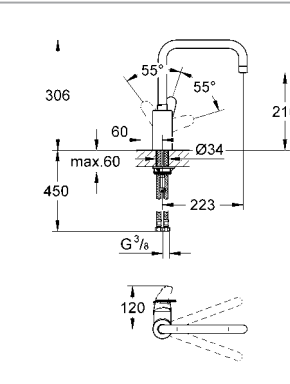

32 259 002 4005176888182 chrome 194.05

Eurodisc Cosmopolitan
Sink mixer 1/2"
high spout
monobloc installation
GROHE SilkMove® 35 mm ceramic cartridge
GROHE StarLight® chrome finish
adjustable flow rate limiter
swivel tubular spout
selectable swivel area : 0° / 150° / 360°
mousseur
flexible connection hoses
rapid installation system
min. recommended pressure 1.0 bar