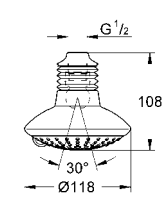

GROHE EUPHORIA HEAD SHOWERS

	Ref.No.	EAN code	Colour	Retail Guide Price (£)
	27 270 000	4005176860331	chrome	52.80
	27 246 00E	4005176890901	chrome	52.80
	27 235 000	4005176854262	chrome	58.04
	27 236 000	4005176854279	chrome	63.29
	28 576 000	4005176274022	chrome	65.04