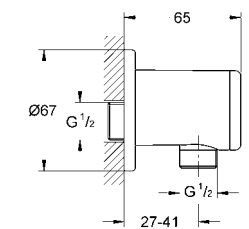

28 678 000 4005176116711

chrome

40.56

Relaxa
Shower outlet elbow
protected against backflow
DVGW Reg. No. NW-6506AT2066
GROHE StarLight® chrome finish