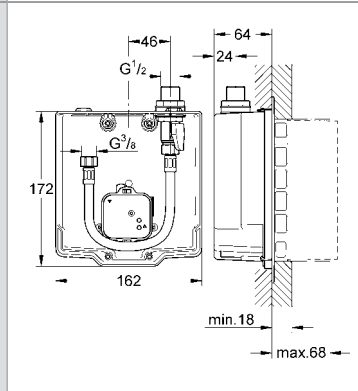

|            |               |  |        |
|------------|---------------|--|--------|
| 36 337 000 | 4005176896736 |  | 101.57 |
|------------|---------------|--|--------|

**Euroeco Cosmopolitan E**  
**Concealed mounting box**  
 for cold or premixed water  
 wall installation  
 suitable for IR-sets for final installation  
 stop valve  
 connection housing for power supply  
**GROHE EcoJoy®** technology for  
 less water and perfect flow