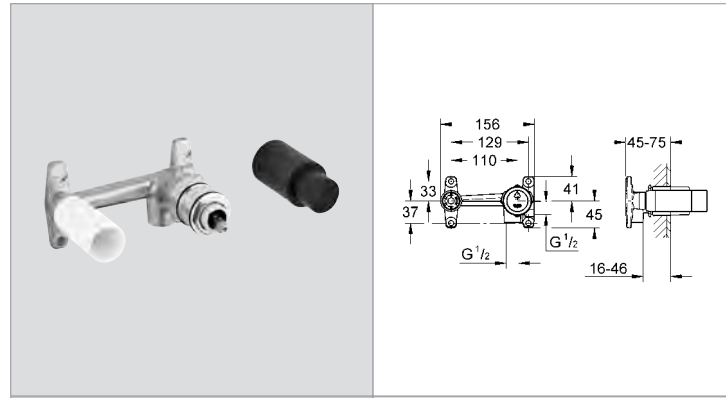

Ref.No.	EAN code	Colour	Retail Guide Price (£)

32 635 000   **4005176845949**   **217.66**

Quadra
Single-lever mixer 1/2", concealed body
for 2 hole basin mixer
wall installation
without finishing trim set
installation depth 45 to 75 mm
GROHE SilkMove® 35 mm ceramic cartridge
installation device
min recommended pressure 1.0 bar