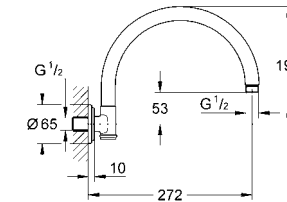

GROHE SHOWER ACCESSORIES

Ref.No. EAN code Colour Retail Guide Price (£)

28 384 000 4005176267451 chrome 129.55

Rainshower® Rustic
Shower arm 272 mm
metal
connection thread 1/2"
GROHE StarLight® chrome finish