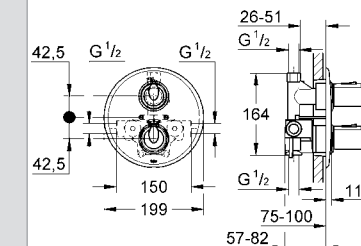

GROHE GROHTHERM 1000

Ref.No.	EAN code	Colour	Retail Guide Price (£)
34 143 000	4005176803529	chrome	228.15

Grohtherm 1000
Thermostatic shower mixer 1/2"
wall mounted
GROHE TurboStat® compact cartridge with wax thermoelement
integrated mixed water shut off
ceramic headpart 1/2", 180°
volume handle with economy EcoButton
GROHE StarLight® chrome finish
GROHE SafeStop® safety button at 38°C
shower bottom outlet 1/2"
built-in non return valves
dirt strainers
S-unions
max. pressure differential 5:1
min. recommended pressure 1.0 bar

34 146 000	4005176803536	chrome	218.88

Ditto, without s-unions

34 155 000	4005176803642	chrome	275.01

Grohtherm 1000
Thermostatic bath/shower mixer 1/2"
wall mounted
GROHE TurboStat® compact cartridge with wax thermoelement
integrated mixed water shut off
ceramic headpart 1/2", 180°
automatic diverter
volume handle with economy EcoButton
GROHE StarLight® chrome finish
GROHE SafeStop® safety button at 38°C
shower bottom outlet 1/2"
mousseur
built-in non return valves
dirt strainers, S-unions
max. pressure differential 5:1
min. recommended pressure 1.0 bar

34 156 000	4005176803659	chrome	265.73

Ditto, without s-unions

18 370 000	4005176885228	chrome	60.50

Wall Mounted Brackets
1 pair
for exposed 1/2" mixers
includes: wall plate, brass olive, fixing nipple, chrome shroud

GROHE GROHTHERM 1000

Ref.No.	EAN code	Colour	Retail Guide Price (£)
18 153 000	4005176819094	chrome	47.16

Bracket for exposed installation
suitable for wall mounted exposed shower & bath/shower mixers
150 mm centres

18 121 000	4005176815812	chrome	62.16

Pillar union
GROHE StarLight® chrome finish

34 161 000	4005176803758	chrome	270.11