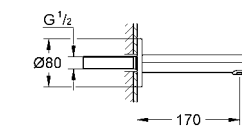

13 261 000 4005176877384 chrome 78.15

Eurosmart Cosmopolitan
Bath spout
wall mounted
GROHE StarLight® chrome finish
mousseur
male thread 1/2"
projection 170 mm
min. recommended pressure 1.0 bar