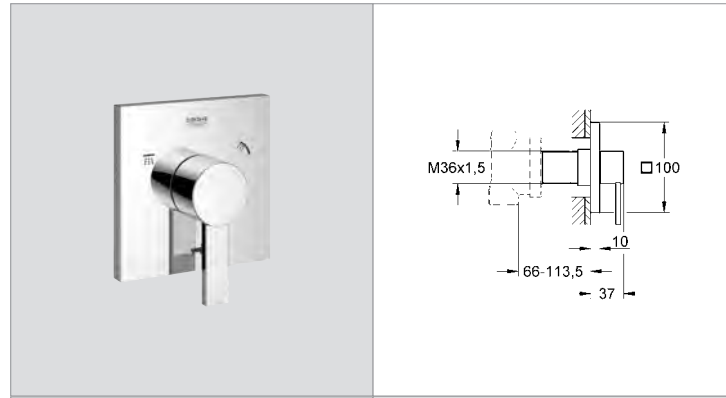

Ref.No.	EAN code	Colour	Retail Guide Price (£)

19 590 000	4005176890529	chrome	154.49

Allure
5-way diverter
without concealed body
set for final installation for
29 033 000
bayonet union escutcheon
installation depth adjustable
66 - 113 mm
only for use with concealed body
GROHE StarLight® chrome finish