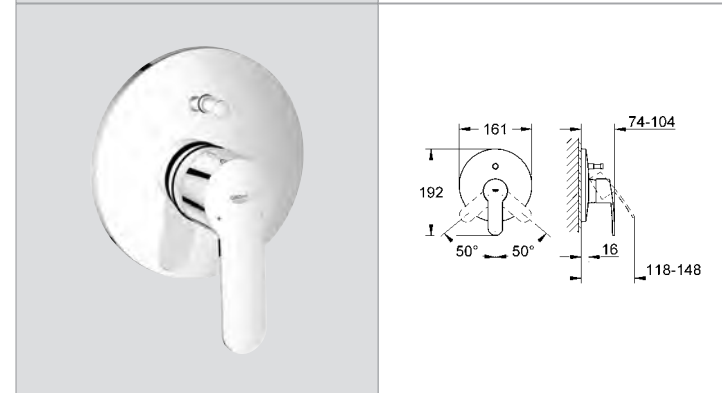

19 506 002 4005176887185
Eurostyle Cosmopolitan Single-lever bath/shower mixer trim without concealed body
set for final installation for 35 501 000
GROHE StarLight® chrome finish
automatic diverter: bath/shower
metal lever
escutcheon- and shaft-sealing
wall escutcheon
covered fixing