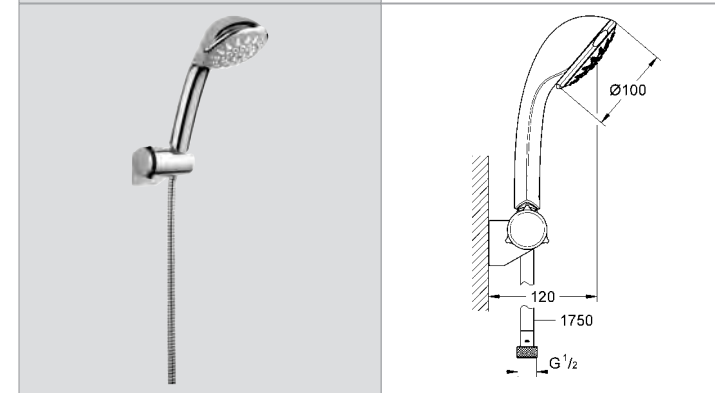

28 843 000	4005176824395	chrome	117.49

Relaxa 100 Champagne
Wall holder set 4 sprays
wall shower holder (28 623)
hand shower Relaxa 100 Champagne (28 794)
shower hose 1750 mm (28 410 000)
GROHE StarLight® chrome finish
GROHE DreamSpray® perfect spray pattern
GROHE CoolTouch®
SpeedClean anti-limescale system
Inner WaterGuide for a longer life
Twistfree to prevent hose from twisting
min. recommended pressure 1.0 bar