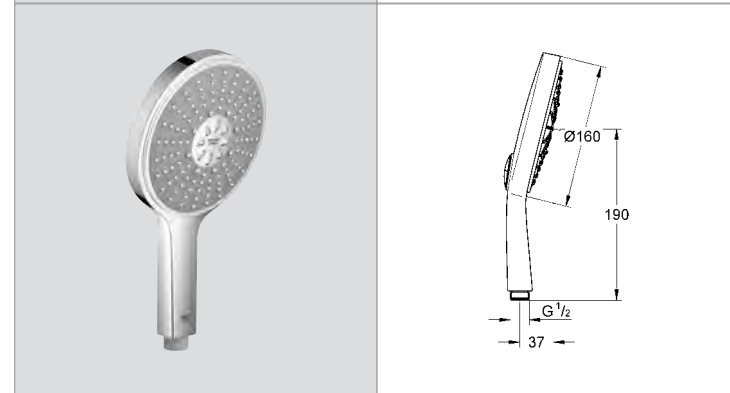

27 667 000 4005176905681 chrome 117.13

Power&Soul® Cosmopolitan 160
Hand Shower 4+ sprays
GROHE Rain O², Rain, Bokoma Spray™, Jet
GROHE One-click showering
spray selection via push of a button
GROHE DreamSpray® perfect spray pattern
GROHE StarLight® chrome finish
SpeedClean anti-limescale system
Inner WaterGuide for a longer life
min. recommended pressure 1.0 bar

27 668 000 4005176905698 chrome 117.13
Ditto, with GROHE EcoJoy 9.5 l/min. flow limiter