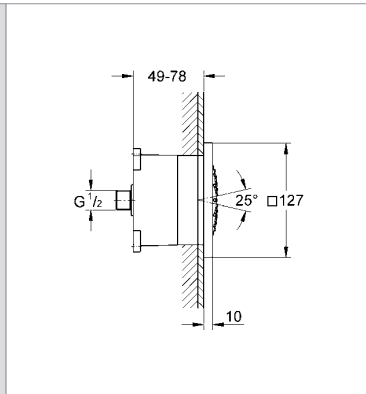

GROHE VERIS F-DIGITAL

Ref.No.	EAN code	Colour	Retail Guide Price (£)
27 251 000	4005176856327	chrome	83.40

Rainshower® F-Series 5"
Side shower 1 spray
Normal including concealed body
127 x 127 mm
GROHE DreamSpray® perfect spray pattern
flow straightener with ball joint
(± 12.5° rotatable)
GROHE FlowBalance flow regulating screw
connection thread 1/2"
SpeedClean anti-limescale system
GROHE StarLight® chrome finish

40 479 000	4005176894787	chrome	55.00