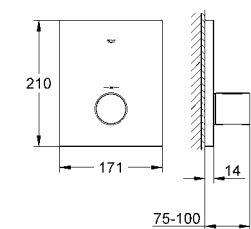

Grotherm F
Thermostatic trim
for high-flow, multiple outlet custom shower applications
requires separate volume controls
for use with Rapido T rough-in box 35 500 000 sold separately
GROHE StarLight® chrome finish
metal handle for temperature control
GROHE SafeStop safety button at 38°C
rectangular metal wall escutcheon with hidden fixing and hidden seatings

NEW

35 050 000	4005176982064		263.99