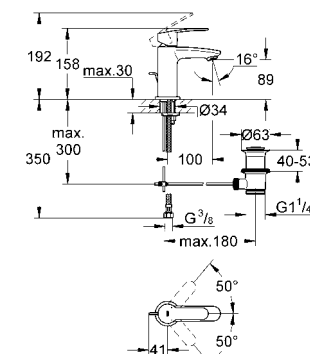

GROHE EUROSTYLE COSMOPOLITAN

Ref.No. EAN code Colour Retail Guide Price (£)

23 037 002 4005176886355 **chrome** **143.53**

Eurostyle Cosmopolitan Basin mixer 1/2"
monobloc installation
metal lever
28 mm ceramic cartridge
with **GROHE SilkMove®**
GROHE StarLight® chrome finish
mousseur
pop-up waste set 1 1/4"
flexible connection hoses
GROHE QuickFix™ installation system
with centering support
min. recommended pressure 1.0 bar

23 387 20E 4005176938382 **143.53**

Ditto, with GROHE SilkMove® ES