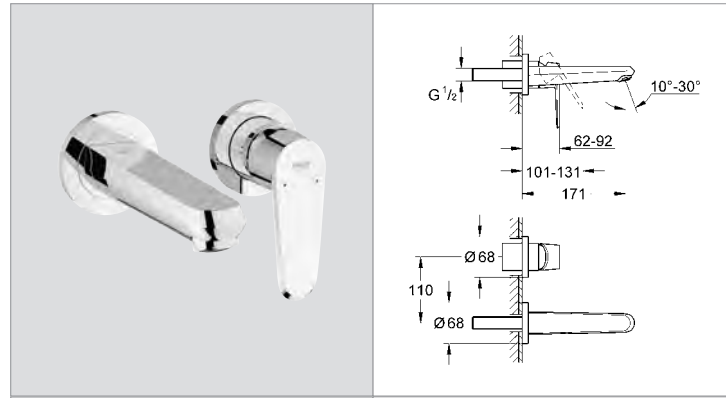

GROHE EURODISC COSMOPOLITAN

Ref.No. EAN code Colour Retail Guide Price (£)

19 573 002 4005176887659 **chrome 217.49**

Eurodisc Cosmopolitan 2-hole basin mixer
wall mounted
without concealed body
set for final installation for 32 635 000
GROHE StarLight® chrome finish
metal escutcheon
GROHE AquaGuide NEW
centre distance 110 mm
projection 170 mm