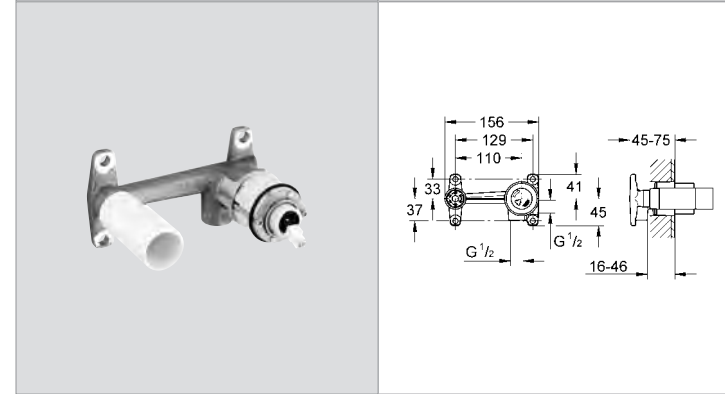

19 386 000 4005176876011 **chrome 486.01**
Ditto, projection 220mm
33 769 000 4005176819605 **201.05**
Single-lever mixer 1/2", concealed body
for 2 hole basin mixer
wall installation
without finishing trim set
GROHE SilkMove® 46 mm ceramic cartridge
adjustable flow rate limiter
min. recommended pressure 1.0 bar