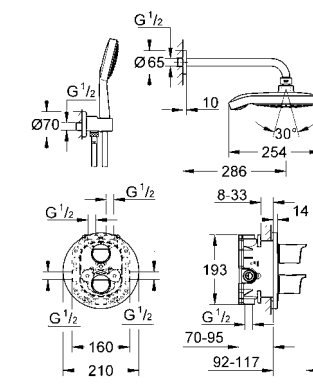

Ref.No.	EAN code	Colour	Retail Guide Price (£)
11 831 9	4005176982835	chrome	785.50

Grohtherm 2000 NEW + Power&Soul Shower Solution Pack 3
concealed body Rapido T thermostat valve (35 500 000)
set for final installation Grohtherm 2000 NEW (19 355 001)
Power&Soul® Cosmopolitan head shower 190 (27 764 000)
Rainshower® shower arm 286 mm (28 576 000)
Eurosmart Cosmopolitan bath spout (13 261 000)
GROHE TurboStat® compact cartridge with wax thermostatic element
GROHE StarLight® chrome finish
GROHE SafeStop safety button at 38°C
GROHE AquaDimmer Eco with multiple function:
GROHE DreamSpray® perfect spray pattern
SpeedClean anti-limescale system
max. pressure differential 5:1
min. recommended pressure 1.0 bar

34 283 001	4005176926594	chrome	788.47

Grohtherm 2000 NEW Concealed shower system
consisting of
set for final installation Grohtherm 2000 NEW with integrated 2-way diverter (19 355 001)
GROHE Rapido T thermostatic mixer
Power&Soul head shower (27 766 000)
shower arm (28 576 000)
hand shower Power&Soul Cosmopolitan 115 (27 660 000)
wall connection elbow with integrated hand shower holder (28 628 000)
min. recommended pressure 1.0 bar