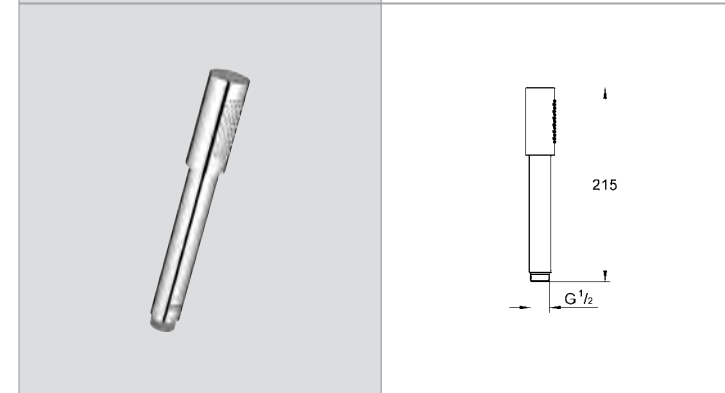

28 034 000	4005176231810	chrome	114.34

Sena Stick
Hand shower 1 spray
Normal
metal
SpeedClean anti-limescale system
Inner WaterGuide for a longer life
DVGW Reg. No. NW-6517BL0624
GROHE StarLight® chrome finish
Universal Mounting System. Fitting all standard shower hoses