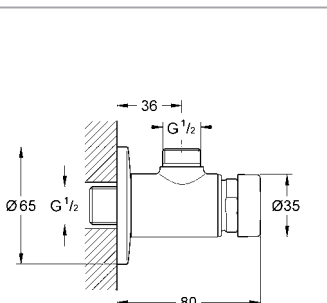

Euroeco Cosmopolitan T
Self-closing shower valve 1/2"
exposed body and trim set
marking: blue/red
recommended pressure 0.5 - 6.0 bar
flow time adjustable to 7, 15 and 30 sec.
adjusted by the factory to 15 sec.
for use from 4-45°C
escutcheon
GROHE EcoJoy® technology for less water and perfect flow
GROHE StarLight® chrome finish
min. recommended pressure 1.0 bar

36 268 000	4005176893162	chrome	91.43