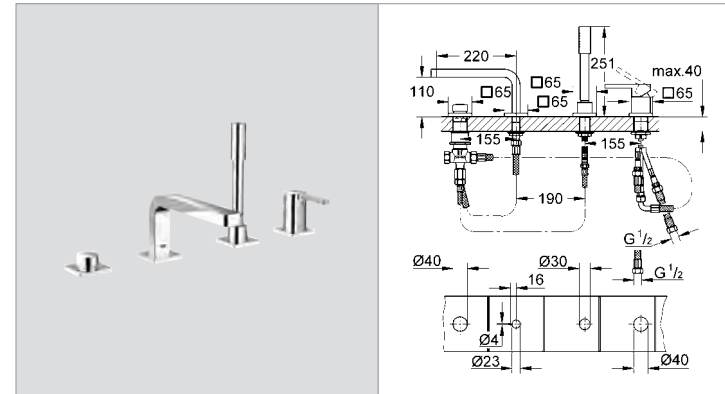

19 577 000 4005176889790 chrome 842.66
Lineare
4-hole single-lever bath combination
GROHE StarLight® chrome finish
GROHE SilkMove® 46 mm ceramic cartridge
pre-assembled spout fixing
OHM operating element
diverter bath/shower
hand shower Sena (28 341 000)
metal shower hose 2000 mm
flexible connection hoses
connection for shower hose
protected against backflow
without baseframe
fixed spout
min. recommended pressure 1.0 bar