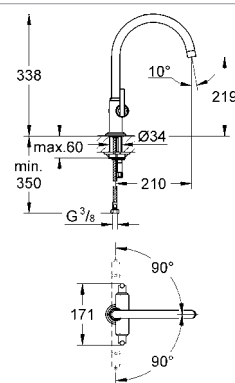

GROHE KITCHEN FITTINGS

Ref.No. EAN code Colour Retail Guide Price (£)

30 192 000 4005176918308 chrome 396.86
Atrio
Sink mixer 1/2"
monobloc installation
ceramic headparts 1/2", 90°
with Jota handle
GROHE StarLight® chrome finish
swivel tubular spout
selectable swivel area : 180° / 360°
mousseur
flexible connection hoses
rapid installation system
min. recommended pressure 1.0 bar