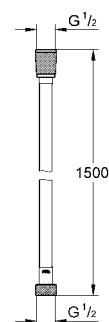

Shower hose Silverflex
plastic material with smooth surface flexible, easy cleaning kink proofing
Rotation cone for **Twistfree** function 1500 mm 1/2" x 1/2"