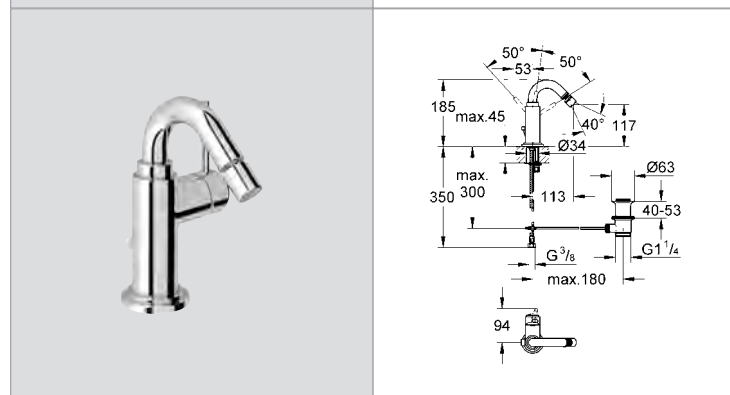

# GROHE ATRIO ONE

Ref.No. EAN code Colour Retail Guide Price (£)

**32 635 000 4005176845949**  
**Quadra**  
Single-lever mixer 1/2", concealed body  
for 2 hole basin mixer  
wall installation  
**without finishing trim set**  
installation depth 45 to 75 mm  
**GROHE SilkMove®** 35 mm ceramic cartridge  
installation device  
**min recommended pressure 1.0 bar**