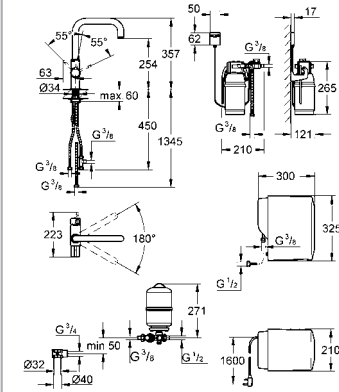

Ref.No.	EAN code	Colour	Retail Guide Price (£)
30 153 000	4005176904127	chrome	1,407.35
30 153 DC0	4005176904134	supersteel	1,547.21

GROHE Red™ Duo
Faucet and single-boiler (4 liters)
monobloc installation
U spout
GROHE ChildLock handle
certified safety handle with a pull and turn closure
headpart 1/2"
GROHE SilkMove® 35 mm ceramic cartridge
GROHE StarLight® chrome finish
GROHE CoolTouch®
insulated spout
swivel area 180°
separate water ways
flexible connection hoses
protected against backflow
connection for GROHE Red boiler
GROHE Red™ single boiler
CE approved
power consumption 2100 W
power supply 230 V 50 Hz 30 VA
standby power consumption 15 W
measurements boiler: 325 x 210 x 300 mm
GROHE Blue® 600 l filter
Min. recommended pressure 2.0 bar