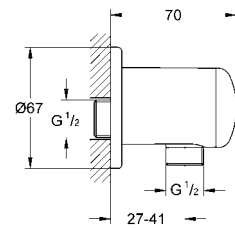

28 680 000	4005176116780	chrome	32.70

Relaxa plus
Shower outlet elbow, 1/2"
male thread
protected against backflow
GROHE StarLight® chrome finish