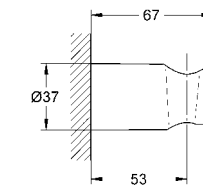

GROHE EUPHORIA ACCESSORIES

Ref.No. EAN code Colour Retail Guide Price (£)

27 056 000 4005176830440 chrome 25.52

Rainshower®
Wall hand Shower holder
not adjustable
without escutcheon
GROHE StarLight® chrome finish