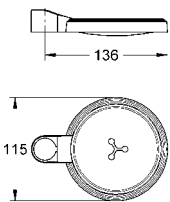

27 500 000 4005176886058 chrome 67.30  
**Ditto**, 900 mm shower rail

27 596 000 4005176895944 5.77

**New Tempesta**  
**GROHE EasyReach**™ tray  
acrylic

27 206 000 4005176845444 13.64

**Relaxa**  
Soap dish  
transparent  
surface in parts with eroded structure  
shower rail Ø 25 mm