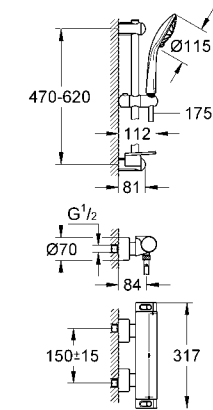

34 195 001	4005176926631	chrome	326.05

Grohtherm 2000 NEW
Thermostatic shower mixer 1/2"
wall mounted
GROHE CoolTouch® safety housing
GROHE StarLight® chrome finish
GROHE TurboStat® compact cartridge with wax thermoelement
GROHE EcoJoy® technology for less water and perfect flow
integrated mixed water shut off
ceramic headpart 1/2", 180°
volume handle with **GROHE EcoButton** (economy button with individually adjustable economy stop)
GROHE SafeStop safety button at 38°C
shower bottom outlet 1/2"
built-in non return valves
dirt strainers
covered S-unions
protected against backflow
Euphoria Massage shower set consisting of
shower rail, 600 mm (27 499 000)
hand shower Euphoria 110 Massage (27 221 000)
Relaxaflex hose 1750 mm 1/2" x 1/2" (28 154 000)
soap dish (27 206 000)
min. recommended pressure 1.0 bar