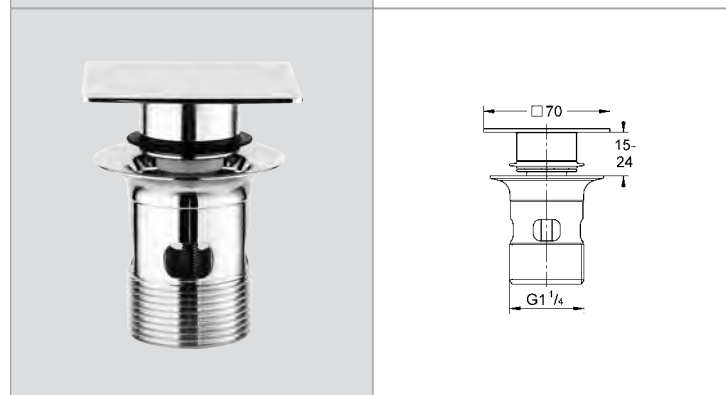

# GROHE ALLURE BRILLIANT

Ref.No. EAN code Colour Retail Guide Price (£)

**40 564 000** **4005176912740** **chrome** **180.83**  
**Bottle trap**  
 for wash basin  
**GROHE StarLight®** chrome finish  
 brass body