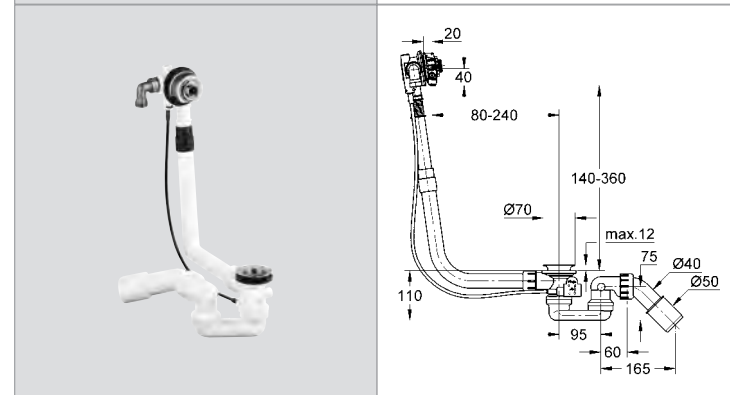

28 990 000	4005176174025		160.83

Talentofill
Inlet-, pop-up and waste-system
for normal baths
with bottle trap and 45°-outlet-bend
without finishing trim set
19 952 000
min. recommended pressure 1.0 bar