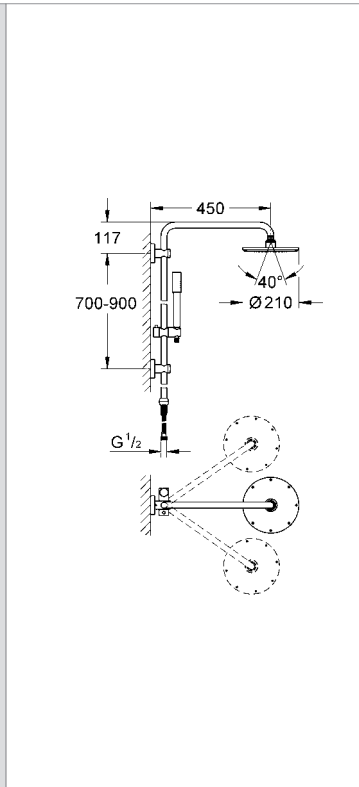

GROHE RAINSHOWER® SYSTEM

Ref.No.	EAN code	Colour	Retail Guide Price (£)
27 030 000	4005176807800	chrome	773.30

Rainshower® System 210
Shower system with GrohClick without fitting for wall mounting
horizontal swivable 450 mm projection shower arm
head shower Rainshower modern 210 (28 368 000)
with ball joint
hand shower Sena (28 034 000), adjustable in height with gliding element (12 140 000)
rotation angle $\pm 20^\circ$
connection to water supply via 1/2"-thread metal shower hose to the shower valve or wall union
change between hand and head shower by Grohclick element
metal shower hose 1750 mm (27 178 000)
GROHE StarLight® chrome finish
GROHE DreamSpray® perfect spray pattern
min. recommended pressure 1.0 bar
Inner WaterGuide for a longer life
SpeedClean anti-limescale system

GROHE POWER&SOUL™ SHOWER SYSTEMS

Ref.No.	EAN code	Colour	Retail Guide Price (£)
27 909 000	4005176921889	chrome	842.66
27 913 000	4005176921926	chrome	949.30