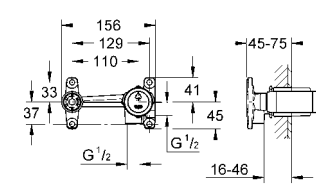

23 442 000 **4005176998669** **chrome** **301.65**
Ditto, projection 210 mm
available April 2014

32 635 000 **4005176845949** **chrome** **217.66**

Quadra
Single-lever mixer 1/2", concealed body
for 2 hole basin mixer
wall installation
without finishing trim set
installation depth 45 to 75 mm
GROHE SilkMove® 35 mm ceramic cartridge
installation device
min recommended pressure 1.0 bar

11 522 1 **4005176910081** **chrome** **30.60**

Click Waste
1 1/4"
for basins mixers without Pop Up Waste
removable cover