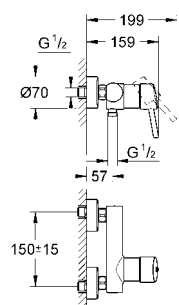

32 702 001	4005176889059	chrome	229.90

Ditto, with pillar unions

32 210 001	4005176888939	chrome	156.12

Concetto
Single-lever shower mixer 1/2"
wall mounted, metal lever
GROHE SilkMove® 46 mm ceramic cartridge
GROHE StarLight® chrome finish
adjustable flow rate limiter
adjustable minimum flow rate 2.5 l/min
shower bottom outlet 1/2" with
integrated non return-valve, S-unions
optional temperature limiter ref. no. 46 308 000
protected against backflow
noise classification 1 in accordance
with DIN4109
min. recommended pressure 1.0 bar