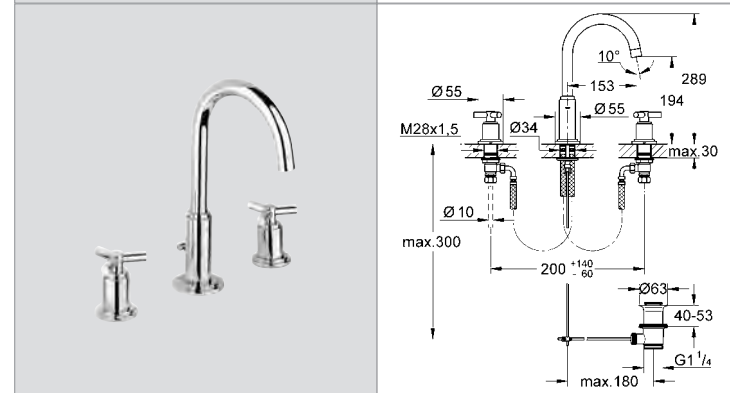

20 008 000 **4005176236099** **chrome** **571.68**

Atrio Three-hole basin mixer 1/2"
swivel tubular spout with mousseur and stop limiter
ceramic headparts 1/2" - 90°
pop-up waste set 1 1/4"
pressure-proof, flexible connection hoses
between spout and side valves
with Ypsilon handle
GROHE StarLight® chrome finish
min. recommended pressure 1.0 bar