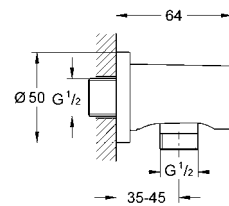

27 076 000 4005176833106 **chrome** 45.80

Rainshower®
Shower outlet elbow
male thread
with square escutcheon
GROHE StarLight® chrome finish
protected against backflow