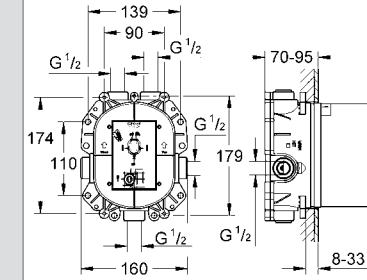

GROHE GROHTHERM 3000 COSMOPOLITAN

Ref.No.	EAN code	Colour	Retail Guide Price (£)
35 050 000	4005176982064		263.99

GROHE Rapido T
Universal Thermostatic mixer
for concealed intallation
TMV2 compliant product
for use with bath-, shower- and central-mixer
without finishing trim set
easy to install, premounted and tested unit
GROHE TurboStat® compact cartridge
with wax thermoelement
two top outlets 1/2", lockable
bottom outlet 1/2" - can only be used
with separate stopvalve
safe to install, stable built-in-box and
protective cap
fixation options for solid walls and dry
cladding
wall sealing
Aquadimmer-diverter for bath mixer or
stopvalve for shower mixer in finishing
trim set
body in DR-brass
built-in non return valve
and dirt strainers
GROHE EcoJoy® technology for
less water and perfect flow
min. recommended pressure 1.0 bar