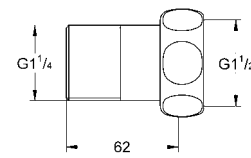

12 424 000	4005176004735	chrome	37.17

Straight union, male 1 1/4", nut 1 1/2"
nut 1 1/2" x 1 1/4" male thread
(for Grohtherm XL 1", 35 085/35 086)
GROHE StarLight® chrome finish