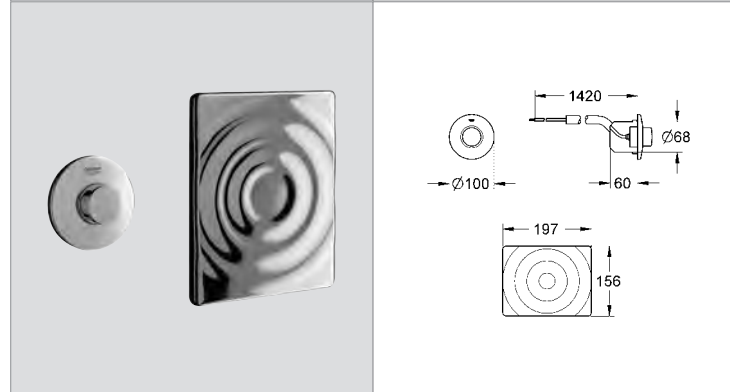

**37 060 000**    **4005176142901**    **chrome**    **56.65**

**Air button**  
 push button actuation with escutcheon 100 mm dia  
 pneumatic hose 1500 mm long  
 only for use with a removable shelf / panel  
 made of ABS  
 for cisterns 38 661 / 38 422  
 for frame 38 528, 38 525, 38 526  
**GROHE StarLight®** chrome finish