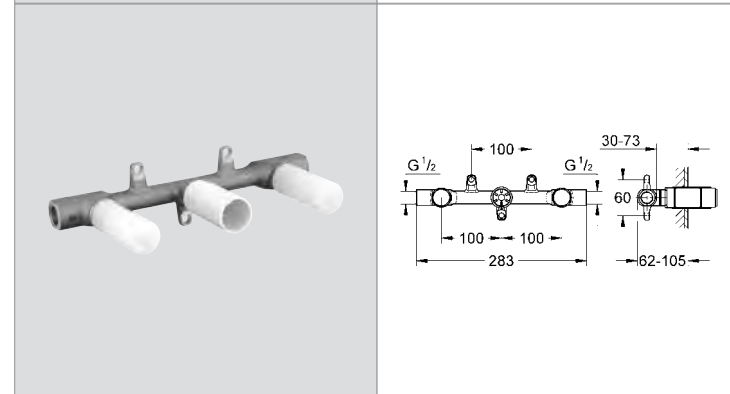

32 706 000 **4005176855092** **chrome** **201.92**

Two-handle basin mixer concealed body, 1/2"
for 3-hole basin mixer
wall installation
without finishing trim set
min. recommended pressure 1.0 bar