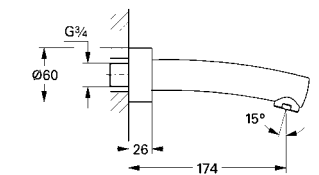

13 135 000 4005176225765 chrome 157.17

Tenso
Bath spout 3/4"
wall mounted
projection 174 mm
Sistra flow straightener
GROHE StarLight® chrome finish
min. recommended pressure 1.0 bar