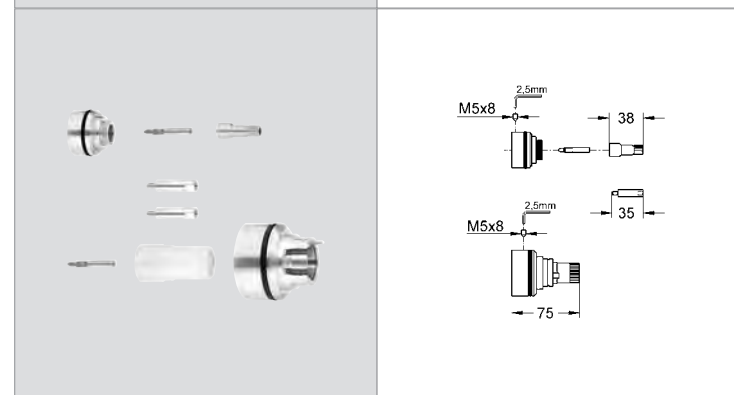

47 781 000	4005176836558	chrome	143.66

Extension set 27.5 mm
for Rapido T 35 500 000/35 050 000
for use with bath-thermostats with aquadimmer