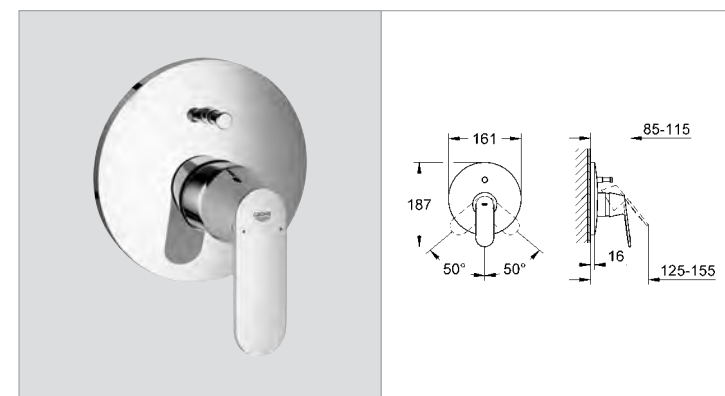

GROHE EUROSMART COSMOPOLITAN

Ref.No. EAN code Colour Retail Guide Price (£)

19 382 000 4005176874697 **chrome 104.02**

Eurosmart Cosmopolitan Single-lever bath/shower mixer trim without concealed body
set for final installation for 35 501 000
GROHE StarLight® chrome finish automatic diverter: bath/shower
metal lever
escutcheon- and shaft-sealing
wall escutcheon
covered fixing