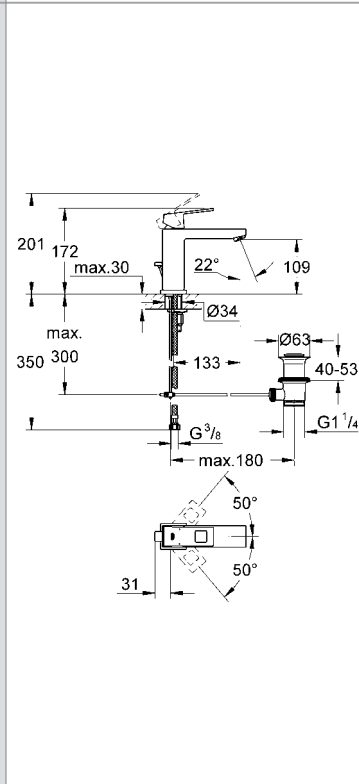

23 445 000   **4005176998706**   **chrome**   **199.99**

Eurocube
Basin mixer 1/2"
monobloc installation
medium height
metal lever
28 mm ceramic cartridge
with **GROHE SilkMove®**
with temperature limiter
GROHE StarLight® chrome finish
GROHE EcoJoy® mousseur 5.7 l/min
pop-up waste set 1 1/4"
flexible connection hoses
GROHE QuickFix™ Plus installation system
min. recommended pressure 1.0 bar
available April 2014

23 446 000   **4005176998720**   **chrome**   **189.99**
Ditto, smooth body
available April 2014