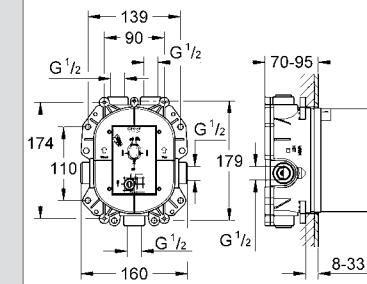

NEW

35 050 000	4005176982064		263.99

GROHE Rapido T
Universal Thermostatic mixer for concealed intallation
TMV2 compliant product
for use with bath-, shower- and central-mixer
without finishing trim set
easy to install, premounted and tested unit
GROHE TurboStat® compact cartridge with wax thermoelement
two top outlets 1/2", lockable
bottom outlet 1/2" - can only be used with separate stopvalve
safe to install, stable built-in-box and protective cap
fixation options for solid walls and dry cladding
wall sealing
Aquadimmer-diverter for bath mixer or stopvalve for shower mixer in finishing trim set
body in DR-brass
built-in non return valve and dirt strainers
GROHE EcoJoy® technology for less water and perfect flow
min. recommended pressure 1.0 bar