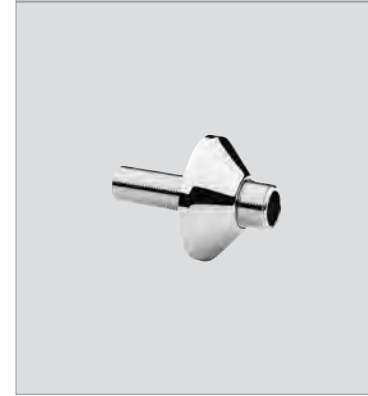

18 863 000	4005176028137	chrome	61.66