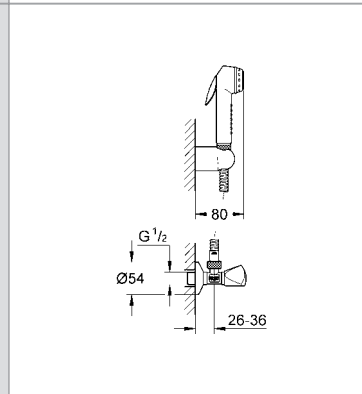

Trigger spray
Wall holder set 1 spray
hand shower with trigger control (27 512 000)
wall shower holder (28 605 000)
shower hose
28 102 000
angle valve 1/2" (22 940 000)
GROHE StarLight® chrome finish
min. recommended pressure 1.0 bar