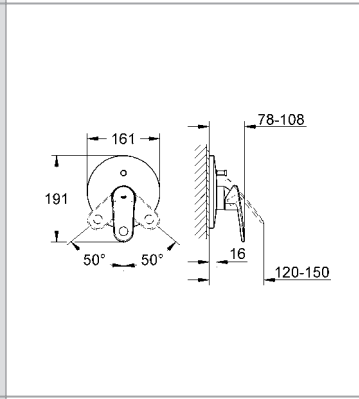

19 536 002	4005176866067	chrome	157.34

Europlus
Single-lever bath/shower mixer trim
without concealed body
set for final installation for
35 501 000
GROHE StarLight® chrome finish
automatic diverter: bath/shower
metal lever
escutcheon- and shaft-sealing
wall escutcheon
covered fixing