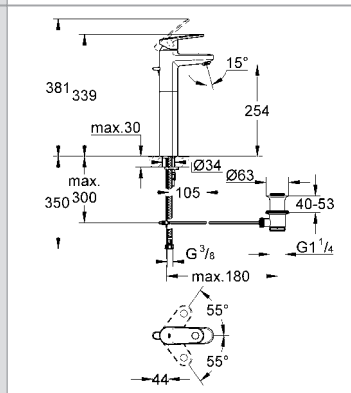

32 618 002	4005176866029	chrome	265.73

Europlus Basin mixer 1/2"
for free-standing basins
monobloc installation
metal lever
GROHE SilkMove® 35 mm ceramic cartridge
GROHE StarLight® chrome finish
adjustable minimum flow rate 2.5 l/min
SpeedClean mousseur
pop-up waste set 1 1/4"
flexible connection hoses
temperature limiter
GROHE QuickFix™ Plus installation system with centering support
min recommended pressure 1.0 bar