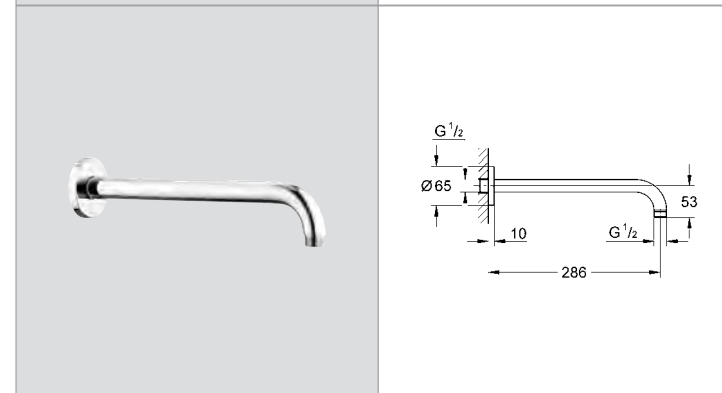

27 767 000 4005176913150 chrome 124.47

Ditto, with GROHE EcoJoy® 9.5 l/min. flow limiter

28 576 000 4005176274022 chrome 65.04

Rainshower®
Shower arm 286 mm
metal
connection thread 1/2"
can be used for all Rainshower head
showers except Rainshower Jumbo
GROHE StarLight® chrome finish