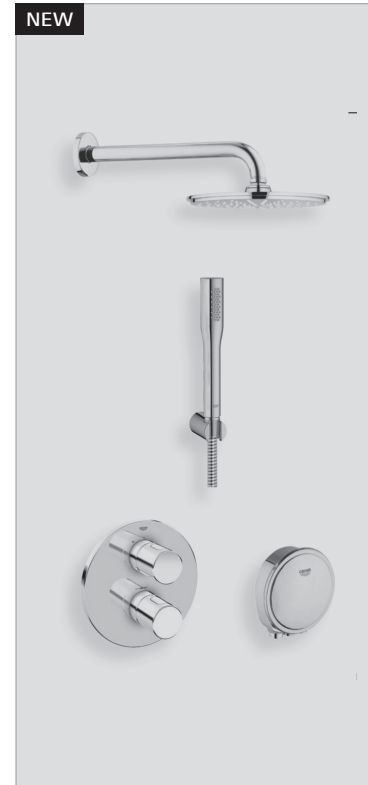

11 832 2	4005176982866	chrome	1,157.71

Veris + Rainshower® Shower Solution Pack 3
concealed body Rapido T thermostat valve (35 500 000)
set for final installation Veris trim (19 369 000)
Rainshower® Veris head shower (27 470 000)
Rainshower® shower arm 286 mm (28 576 000)
GROHE TurboStat® compact cartridge
with wax thermostatic element
GROHE StarLight® chrome finish
GROHE SafeStop Plus integrated temperature
limiter at max 50°C
GROHE DreamSpray® perfect spray pattern
SpeedClean anti-limescale system
max. pressure differential 5:1
min. recommended pressure 1.0 bar

NEW