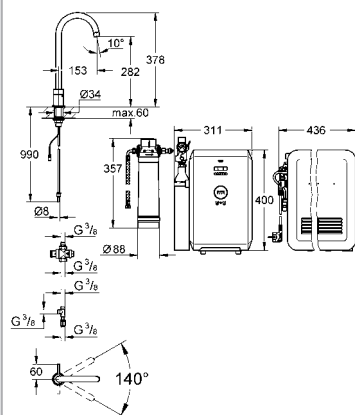

31 302 001	4005176988097	chrome	1,677.29
31 302 DC1	4005176988103	supersteel	1,845.12

GROHE Blue® Mono Chilled and Sparkling Starter kit
consisting of:
GROHE Blue® Minta Mono faucet with filter function
monobloc installation
handle for 3 types of filtered and chilled table water
still, medium, sparkling
GROHE StarLight® chrome finish
swivel tubular spout
swivel area 140°
flexible connection hoses
type of protection IP 55
CE approved
adjustable for 600 litre, 1500 litre or 3000 litre filter cartridges
GROHE Blue Cube
270 Watt cooling unit, 230 V, 50 Hz
GROHE Blue® 600 l filter
GROHE Blue® filter head with flexible adjustment
GROHE Blue® 425gr CO₂-carbonization bottle
Min. recommended pressure 2.0 bar