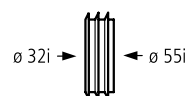

**Connector**  
Ø 55 mm  
for flush pipes 37 100 / 37 101  
for use with Adagio