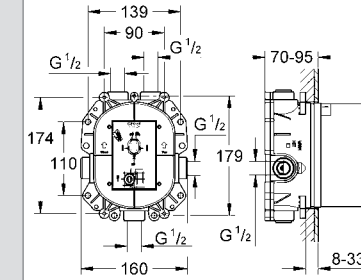

GROHE GROHTHERM CUBE

Ref.No.	EAN code	Colour	Retail Guide Price (£)

NEW

35 050 000 4005176982064 263.99

GROHE Rapido T
Universal Thermostatic mixer
for concealed installation
TMV2 compliant product
for use with bath-, shower- and central-mixer
without finishing trim set
easy to install, premounted and tested unit
GROHE TurboStat® compact cartridge
with wax thermoelement
two top outlets 1/2", lockable
bottom outlet 1/2" - can only be used
with separate stopvalve
safe to install, stable built-in-box and
protective cap
fixation options for solid walls and dry
cladding
wall sealing
Aquadimmer-diverter for bath mixer or
stopvalve for shower mixer in finishing
trim set
body in DR-brass
built-in non return valve
and dirt strainers
GROHE EcoJoy® technology for less water and perfect flow
min. recommended pressure 1.0 bar

35 500 000 4005176831522 263.99
Ditto, Non TMV2 compliant valve

NEW