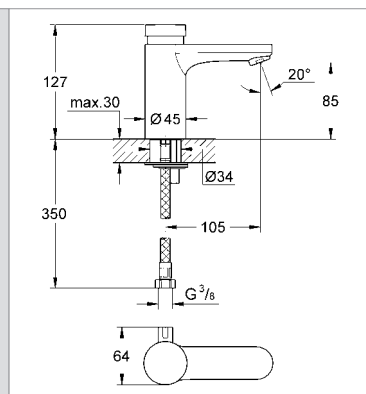

GROHE EUROSMART COSMOPOLITAN T

Ref.No. EAN code Colour Retail Guide Price (£)

36 317 000 4005176896514
Eurosmart Cosmopolitan T
Self-closing basin mixer
with mixture
monobloc installation
mixing device with hot water stop-valve
6.0 l/min flow rate, flow time 7 sec.
2 flexible hoses, dirt strainers
non-return valve
GROHE EcoJoy® technology for
less water and perfect flow
GROHE StarLight® chrome finish
min. recommended pressure 1.0 bar

36 318 000 4005176896521 **chrome** **226.54**
ditto, Pop Up Waste Version