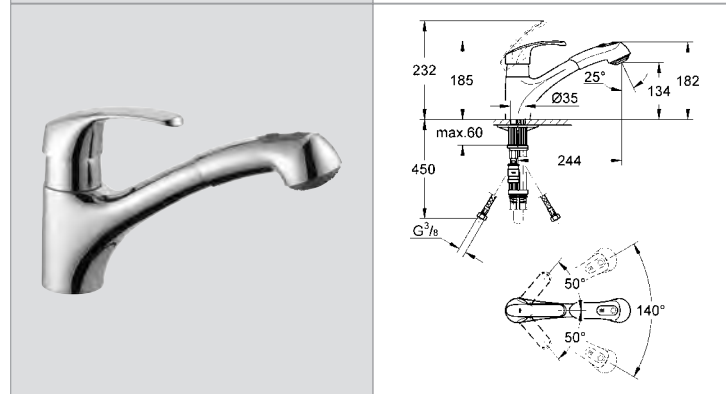

32 998 SD0 4005176239113 stainless steel 484.27

Alira
Sink mixer 1/2"
monobloc installation
solid stainless steel body/lever
GROHE SilkMove® 46 mm ceramic cartridge
adjustable flow rate limiter
swivel spout, with stop restriction
extractable handspray
integrated non-return valve
automatic return from mousseur to shower spray
SpeedClean anti-limescale system
flexible connection hoses
rapid installation system
protected against backflow
min. recommended pressure 1.0 bar