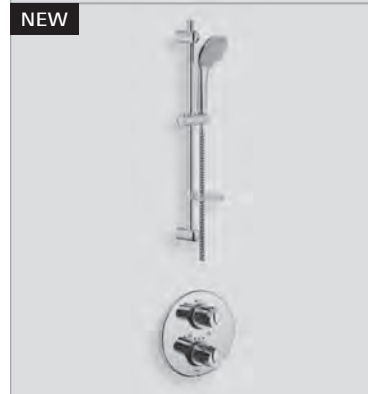

NEW

NEW

| Ref.No.  | EAN code      | Colour | Retail Guide Price (£) |
|----------|---------------|--------|------------------------|
| 11 831 6 | 4005176982804 | chrome | 456.65                 |

**Grotherm 1000 + Euphoria Shower Solution Pack 2**  
 Concealed body and trim set complete (34 161 000)  
 Euphoria Cosmopolitan 180 mm head shower (27 491 000)  
 Rainshower® shower arm 286 mm (28 576 000)  
**GROHE TurboStat®** compact cartridge with wax thermostatic element  
**GROHE StarLight®** chrome finish  
**GROHE SafeStop** safety button at 38°C  
**GROHE DreamSpray®** perfect spray pattern  
**SpeedClean** anti-limescale system  
 max. pressure differential 5:1  
**min. recommended pressure 1.0 bar**