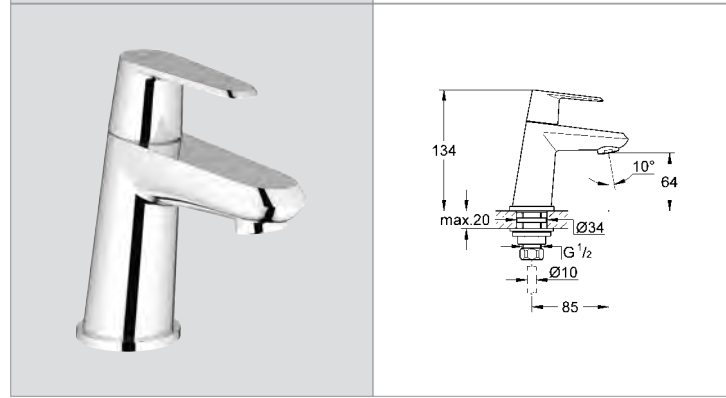

23 051 002 4005176887567 **chrome 97.03**

Eurodisc Cosmopolitan Pillar tap
GROHE EcoJoy® technology for less water and perfect flow
monobloc installation
metal lever
ceramic headpart
GROHE StarLight® chrome finish
SpeedClean mousseur
union nut 1/2" x 10.5 mm
min. recommended pressure 1.0 bar