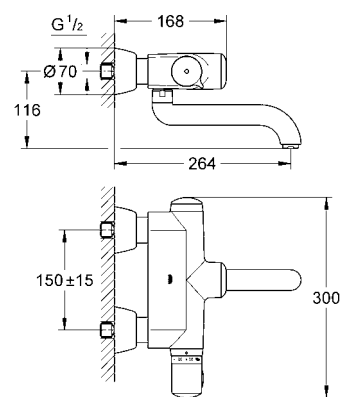

Ref.No.	EAN code	Colour	Retail Guide Price (£)
36 239 001	4005176929410	chrome	975.53

Europlus E
Infrared electronic wash basin thermostat, 1/2"
battery supply 6 V lithium-battery, type CR-P2
wall mounted
IR-electronic with proximity start-detection
LongLife battery electronic
battery lifetime approx. 7 years (150 actuations a day)
7 pre-set programs
with 24/72 hours autoflush time or user dependent
with cleaning mode
safety stop after 60 sec.
additional functions by remote control 36 206 000:
adjustable flow time
adjustment reflection range by remote
activation of thermal disinfection for 3, 5 or 11 min by hand
battery status check
3 types of starting modes
mousseur 9 l/min
temperature scale handle with safety stop between 35°C and 45°C
non-return valve
dirt strainers
swivel cast spout
192 mm
swivel range stop at 130°, lockable
laminar flow straightener 9 l/min.
S-unions
covered stop screw
type of protection IP 69K (planned)
noise classification 1 in accordance with DIN4109
CE approved
GROHE CoolTouch®
GROHE EcoJoy® technology for less water and perfect flow
GROHE StarLight® chrome finish
min. recommended pressure 1.0 bar