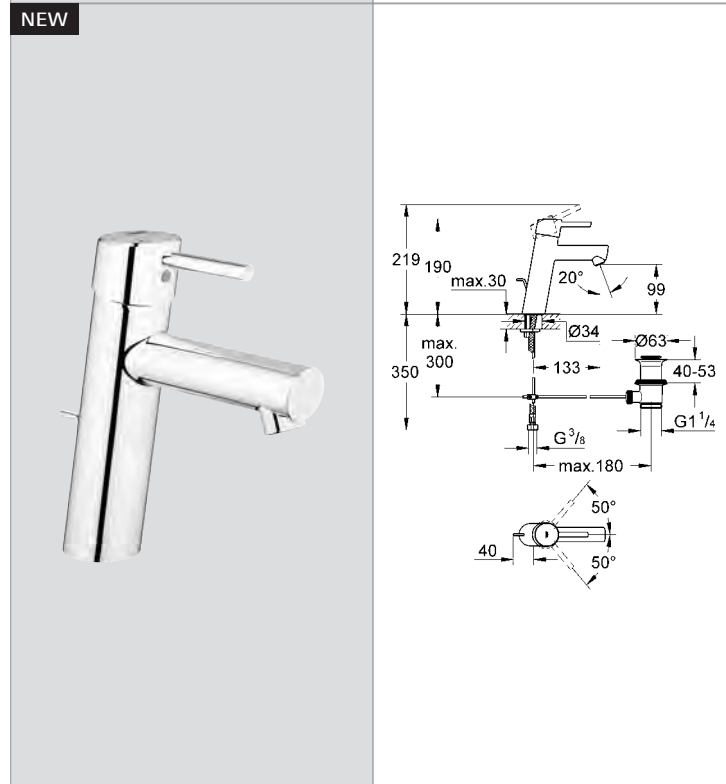

23 450 001 4005176998775 **chrome** 134.99

Concetto
Basin mixer 1/2"
monobloc installation
medium height
metal lever
28 mm ceramic cartridge
with **GROHE SilkMove®**
with temperature limiter
GROHE StarLight® chrome finish
GROHE EcoJoy® mousseur 5.7 l/min
pop-up waste set 1 1/4"
flexible connection hoses
GROHE QuickFix® rapid installation system
min. recommended pressure 1.0 bar
available April 2014

23 451 001 4005176998799 **chrome** 125.00

Ditto, smooth body
available April 2014