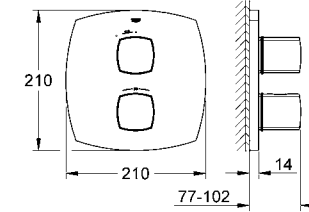

Ref.No.	EAN code	Colour	Retail Guide Price (£)
19 934 000	4005176930751	chrome	333.92
19 934 IGO	4005176930768	chrome/gold	433.57

Grandera
Thermostatic shower mixer without concealed body
set for final installation
for 35 500 000 / 35 050 000
TMV2 compliant when used with 35 050 000
GROHE StarLight® chrome finish
GROHE SafeStop Plus® safety stop at 38 C and additionally adjustable max. temperature limiter at 43 C
volume handle with **GROHE EcoButton**
(economy button with individually adjustable economy stop)
ceramic headparts 1/2", 180°
wall escutcheon with **GROHE SmartFix**
(covered escutcheon- and shaft sealing,
covered fixing)
metal handles
min. recommended pressure 1.0 bar