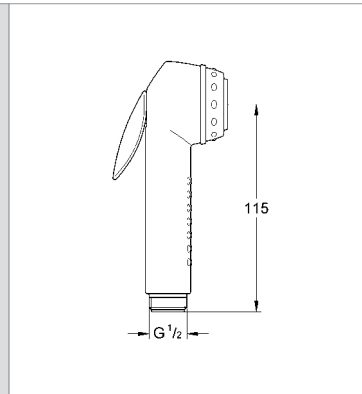

GROHE TRIGGER SPRAYS

Ref.No.	EAN code	Colour	Retail Guide Price (£)
27 512 000	4005176886386	chrome	28.50

Trigger Spray 30
Hand shower 1 spray
for use with spray combinations
Universal Mounting System. Fitting all standard shower hoses
min. recommended pressure 1.0 bar

28 020 L00	4005176194825	white	26.57
28 020 K00	4005176194818	black	26.57