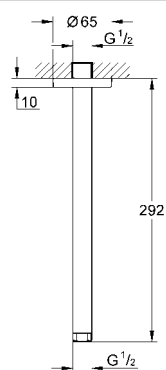

28 497 000 4005176270338 chrome 50.52

Rainshower®
Shower ceiling arm 292 mm
metal
connection thread 1/2"
can be used for all Rainshower® head
showers
GROHE StarLight® chrome finish