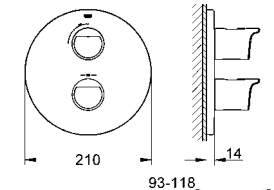

GROHE GROHTHERM 2000

Ref.No. EAN code Colour Retail Guide Price (£)

19 354 001 4005176926563 chrome 215.03

Thermostatic shower mixer without concealed body
set for final installation for GROHE Rapido T 35 500 000 / 35 050 000
TMV2 compliant when used with 35 050 000
GROHE StarLight® chrome finish
GROHE SafeStop safety button at 38°C
volume handle with **GROHE EcoButton** (economy button with individually adjustable economy stop)
ceramic headpart 1/2", 180°
wall escutcheon with **GROHE SmartFix** (covered escutcheon- and shaft sealing, covered fixing)

19 964 000 4005176982194 chrome 246.50

Grohtherm 2000 NEW
Thermostat with integrated 2-way diverter for bath or shower with more than one outlet
TMV2 compliant when used with 35 050 000
without concealed body
set for final installation for GROHE Rapido T 35 500 000 / 35 050 000
GROHE StarLight® chrome finish
GROHE SafeStop Plus integrated temperature limiter at max 50°C
GROHE AquaDimmer Eco with multiple function:
- flow control
- diverter: bath/shower
- integrated **GROHE EcoButton** (economy button with economy stop for shower)
wall escutcheon with **GROHE SmartFix** (covered escutcheon- and shaft sealing, covered fixing)