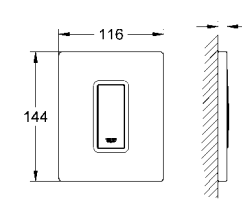

38 784 000	4005176855535	chrome	107.17

Skate Cosmopolitan Actuation plate
manual activation for urinal
set for final installation
116 x 144 mm
mechanical functional cartridge
GROHE StarLight® chrome finish
flow pressure min 0.5 bar
operating pressure max 6 bar
1.0 - 6.0 adjustable