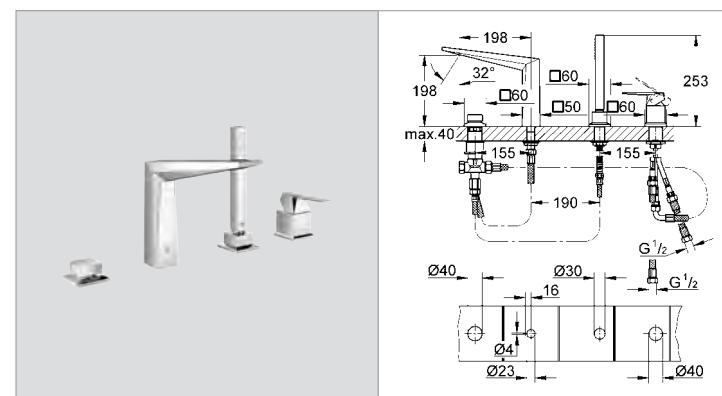

GROHE ALLURE BRILLIANT

Ref.No. EAN code Colour Retail Guide Price (£)

19 787 000 **4005176898983** **chrome** **1,159.10**
Allure Brilliant
4-hole single-lever bath combination
GROHE StarLight® chrome finish
GROHE SilkMove® 46 mm ceramic cartridge
pre-assembled spout fixing
OHM operating element
bath spout with integrated mousseur
diverter bath/shower
hand shower Euphoria Cube+
metal shower hose 2000 mm
flexible connection hoses
connection for shower hose
protected against backflow
min recommended pressure 1.0 bar