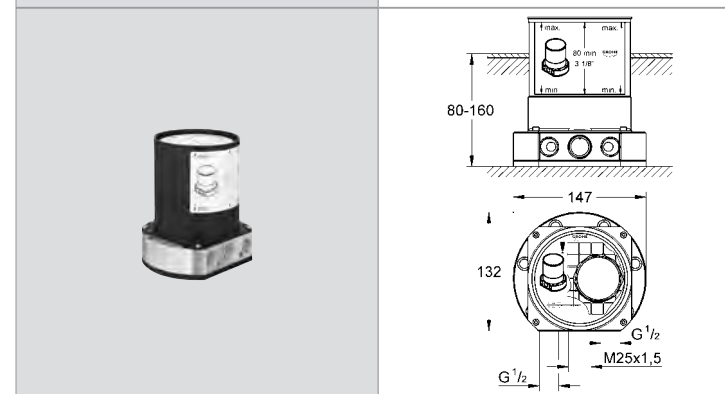

45 984 000 4005176847127 **438.82**
Roughing-in set for floor mounted bath spout and bath/shower mixer
for floor-mounted bath spout
without finishing trim set
installation plate for precise fitting
plug
fixing material