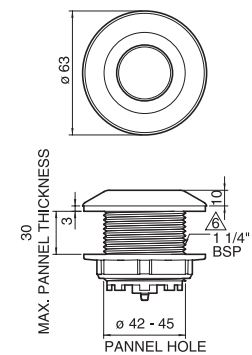

38 497 SD0	4005176289965	stainless steel	158.04

Air button
air button 63 mm dia.
with 750 mm air hose
for panel thickness up to 30 mm
only for use with a removable shelf / panel
for use with Adagio cistern 37 762 SH / 37 945 SH