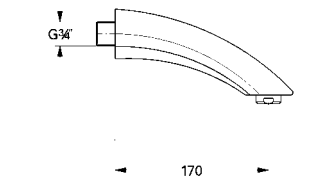

13 614 000 4005176068096 chrome 183.33

Chiara
Bath spout 3/4"
wall mounted
mousseur
projection 170 mm
GROHE StarLight® chrome finish
min. recommended pressure 1.0 bar