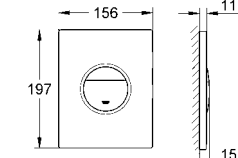

GROHE WALL PLATES, DUAL FLUSH

Ref.No. EAN code Colour Retail Guide Price (£)

38 847 K10 4005176878596 black/chrome 89.33
38 847 LS0 4005176879753 moon white 89.33
38 847 XG0 4005176878701 black graphics 89.33
38 847 LI0 4005176878688 white/chrome 89.33

Nova Cosmopolitan
WC wall plate
with printed graphics
for dual flush or start & stop actuation
for pneumatic drop valve
for vertical and horizontal installation
156 x 197 mm
made of ABS