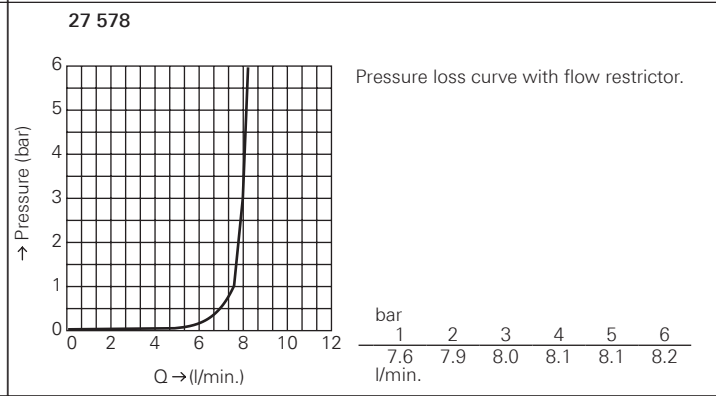

GROHE FLOW CHARTS

GROHE FLOW CHARTS