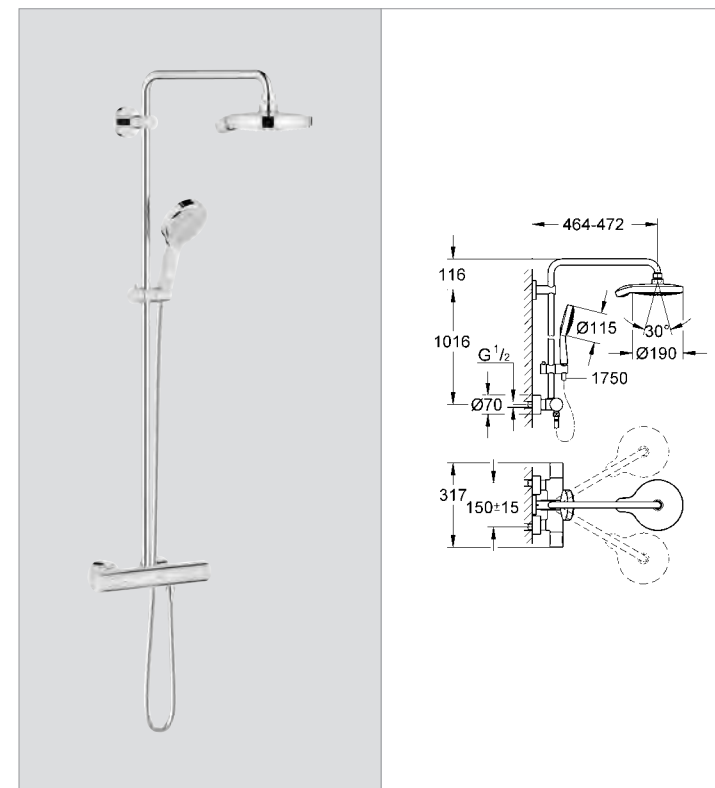

GROHE POWER&SOUL COSMOPOLITAN

Ref.No.	EAN code	Colour	Retail Guide Price (£)
27 903 000	4005176921735	chrome	895.11

Power&Soul™ Cosmopolitan System 190
Shower system with thermostat for wall mounting
horizontal swivable 450 mm projection shower arm
exposed thermostatic shower
with Aquadimmer function
allows change between:
Power&Soul Cosmopolitan head shower (27 764 000)
with ball joint
rotation angle $\pm 20^\circ$
hand shower Power&Soul Cosmopolitan 115 (27 660 000)
adjustable in height with gliding element
(12 140 000)
Silverflex shower hose 1750 mm (28 388 000)
GROHE TurboStat® compact cartridge
with wax thermoelement
GROHE One-click showering
spray selection via push of a button
GROHE DreamSpray® perfect spray pattern
GROHE StarLight® chrome finish
GROHE CoolTouch® prevents scalding from hot surfaces
SpeedClean anti-limescale system
min. recommended pressure 1.0 bar

27 907 000	4005176921773	chrome	1,001.75