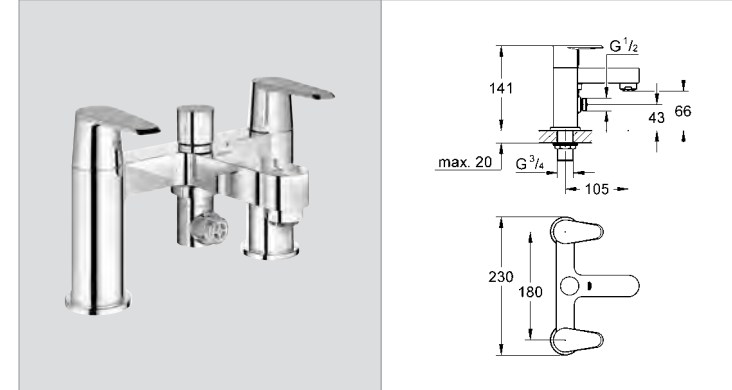

# GROHE EURODISC COSMOPOLITAN

Ref.No. EAN code Colour Retail Guide Price (£)

**33 244 002 4005176888779** **chrome 164.51**

**Eurodisc Cosmopolitan Bidet mixer 1/2"**  
monobloc installation  
metal lever  
**GROHE SilkMove®** 35 mm ceramic cartridge  
**GROHE StarLight®** chrome finish  
adjustable flow rate limiter  
adjustable minimum flow rate 2.5 l/min  
ball-joint mousseur  
pop-up waste set 1 1/4"  
flexible connection hoses  
**GROHE QuickFix™** Plus installation system with centering support  
optional temperature limiter ref. no. 46 375 000  
**min. recommended pressure 1.0 bar**