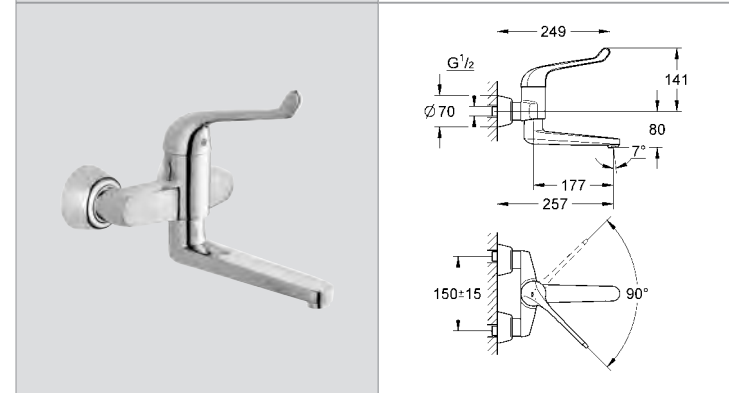

32 793 000	4005176871931	chrome	400.35

Euroeco Single Sequential Single-lever basin mixer 1/2"
wall mounted
GROHE StarLight® chrome finish
GROHE EcoJoy® technology for less water and perfect flow
ceramic cartridge
adjustable flow rate limiter
adjustable minimum flow rate 6 l/min.
cast swivel spout, lockable with flow straightener 9 l/min.
projection 256 mm
metal lever, lever length 170 mm
temperature limiter, S-unions
min. recommended pressure 1.0 bar