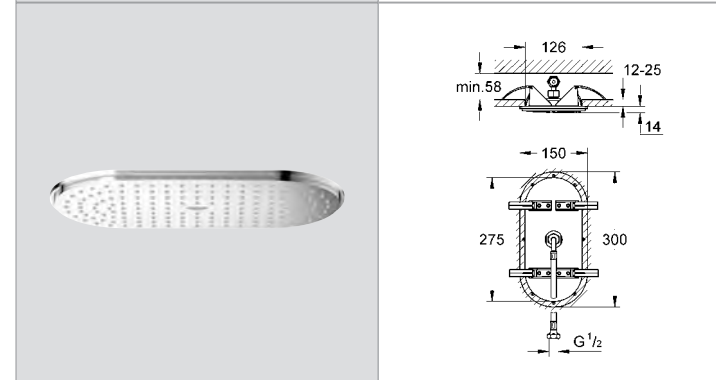

27 861 000 4005176918131 chrome 501.75

Rainshower® Ondus Veris 300
Ceiling shower 1 spray
Rain
metal
connection thread 1/2"
GROHE DreamSpray® perfect spray pattern
SpeedClean anti-limescale system
GROHE StarLight® chrome finish
min. recommended pressure 1.0 bar