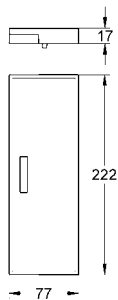

18 541 000	4005176910869		26.23

Eurocube
Shelf
for shower mixer 23 145 000
for shower mixer 23 193 000