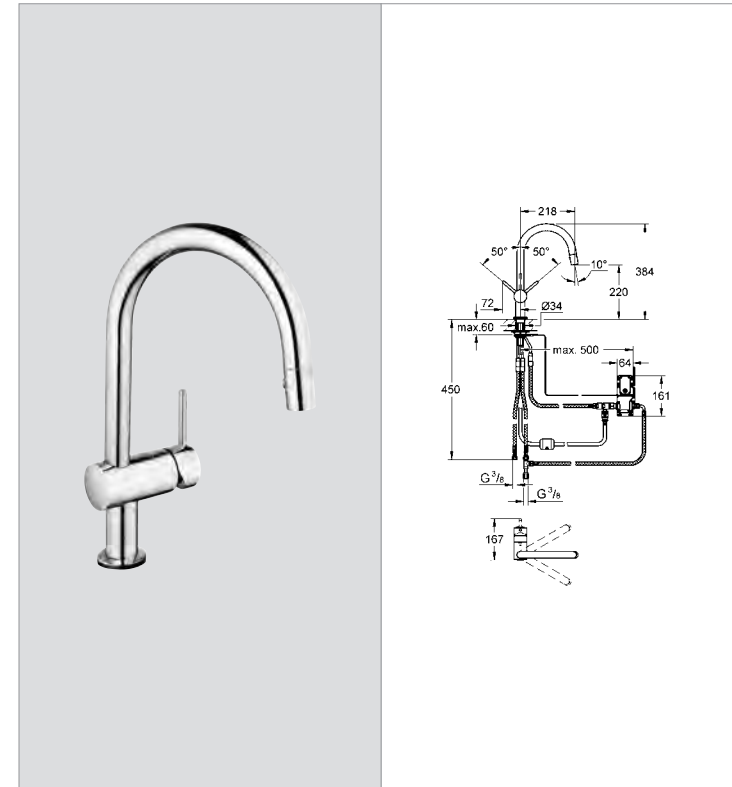

GROHE KITCHEN FITTINGS

Ref.No. EAN code Colour Retail Guide Price (£)

31 358 000 4005176929830 chrome 408.21
31 358 DC0 4005176929847 supersteel 530.49

Minta Touch
Electronic single-lever sink mixer 1/2"
monobloc installation
Touch: activation of cold water via skin contact
battery supply 6 V lithium-battery,
type CR-P2
CE approved
indication of battery status through different pulses of water
safety shutdown circuit
solenoid valve
automatically safety stop after 60 sec.
(factory set)
type of protection IP 44
GROHE SilkMove® 46 mm ceramic cartridge
GROHE StarLight® chrome finish
C-spout
adjustable flow rate limiter
swivel tubular spout
swivel area 360°
with extractable dual spray
automatic return
integrated non-return valve
diverter: mousseur/shower jet
automatic return to mousseur
flexible connection hoses
rapid installation system
protected against backflow
min. recommended pressure 1.0 bar