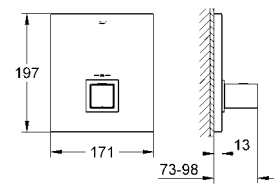

19 958 000 4005176940835 chrome 246.66

Grotherm Cube
Thermostat with integrated 2-way diverter
for bath or shower with more than one outlet
without concealed body
set for final installation for
35 500 000 / 35 050 000
GROHE StarLight® chrome finish
GROHE SafeStop safety button at 38°C
GROHE AquaDimmer Eco with multiple function:
- flow control
- diverter: bath/shower
- integrated **GROHE EcoButton**
(economy button with economy stop for shower)
wall escutcheon with covered escutcheon and shaft sealing.
covered fixing

NEW

19 961 000 4005176940866 chrome 198.33

Grotherm Cube
Trim for thermostatic shower valve
without concealed body
set for final installation for
35 500 000 / 35 050 000
GROHE StarLight® chrome finish
GROHE SafeStop safety button at 38°C
wall escutcheon with covered escutcheon and shaft sealing.
covered fixing