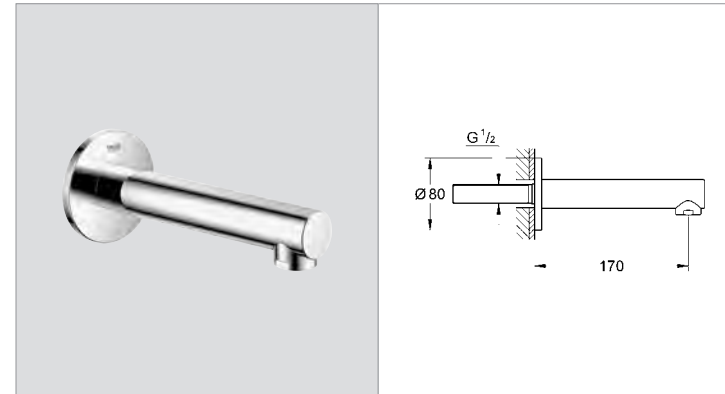

13 280 001 4005176888687 chrome 87.41
Concetto
Bath spout
wall mounted
GROHE StarLight® chrome finish
mousseur
male thread 1/2"
projection 170 mm