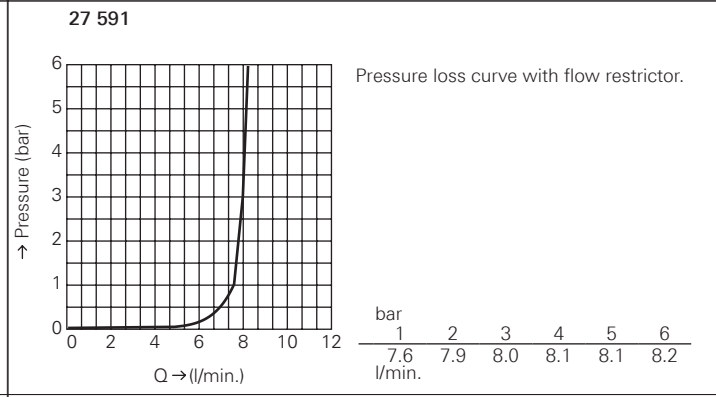

GROHE FLOW CHARTS

GROHE FLOW CHARTS