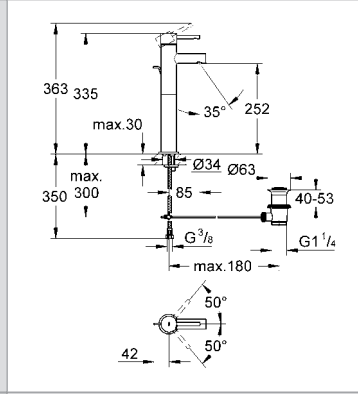

32 901 000	4005176879418	chrome	292.49

Essence
Basin mixer 1/2"
for free-standing basins
monobloc installation, metal lever
28 mm ceramic cartridge
with GROHE SilkMove®
GROHE StarLight® chrome finish
integrated mousseur
pop-up waste set 1 1/4"
flexible connection hoses
GROHE QuickFix™ installation system
with centering support
with temperature limiter
min. recommended pressure 1.0 bar