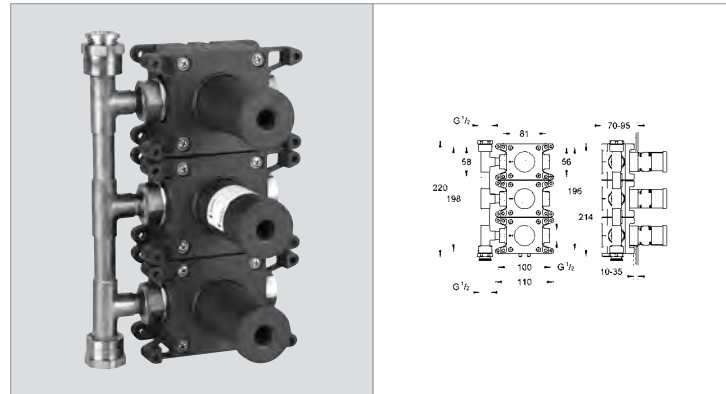

Ref.No.	EAN code	Colour	Retail Guide Price (£)

35 031 000	4005176908330		309.44

Rapido C
Rough-in for triple volume control 27 625
for grid installation of Grohtherm Custom Shower system
build-in box with removable protection cover
waterproof membrane base for wall sealing
for masonry and drywall installation
fixing points for front and back wall
body of DR brass
pre-assembled ceramic headpart 3/4"
3 inlets and 3 outlets
connection threads 1/2"
installation depth 70 - 95 mm