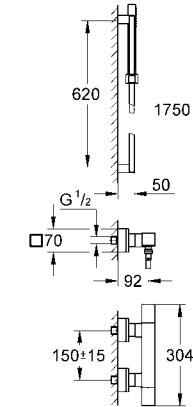

GROHE GROHTHERM CUBE

NEW

Ref.No.	EAN code	Colour	Retail Guide Price (£)
34 516 000	4005176984921	chrome	326.65

Grotherm Cube
Shower set
thermostatic shower mixer 1/2" with shower set
wall mounted
GROHE StarLight® chrome finish
GROHE TurboStat® C3 compact cartridge with wax thermoelement
GROHE EcoJoy® technology for less water and perfect flow
integrated flow limiter 14 l/min in the shower outlet
integrated mixed water shut off
ceramic headparts 1/2", 180°
volume handle with **GROHE EcoButton** (economy button with individually adjustable economy stop)
GROHE SafeStop safety button at 38°C
GROHE SafeStop Plus integrated temperature limiter at max 50°C
shower bottom outlet 1/2"
built-in non return valves
dirt strainers
covered S-unions
protected against backflow
Euphoria Cube Shower set (27 937 000) consisting of:
shower rail 600 mm (27 892 000)
hand shower Euphoria Cube (27 699 000)
maximum flow rate 9.5 l/min
Silverflex shower hose 1750 mm (28 388 000)
1/2" x 1/2"
min. recommended pressure 1.0 bar

NEW