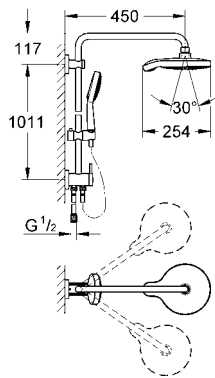

GROHE POWER&SOUL COSMOPOLITAN

Ref.No.	EAN code	Colour	Retail Guide Price (£)
27 905 000	4005176921759	chrome	790.21

Power&Soul™ Cosmopolitan System 190
Shower system with diverter for wall mounting
consisting of
horizontal swivable 450 mm projection shower arm
Power&Soul Cosmopolitan head shower (27 764 000)
with ball joint
rotation angle ± 20°
hand shower Power&Soul Cosmopolitan 115 (27 660 000)
adjustable in height with gliding element
(12 140 000)
Silverflex shower hose 1750 mm (28 388 000)
connection to water supply via 1/2"-thread
metal shower hose to the shower valve
or wall union
change between hand and head shower
by using the diverter
minimum flow rate 7 l/min.
GROHE One-click showering
spray selection via push of a button
GROHE DreamSpray® perfect spray pattern
GROHE StarLight® chrome finish
GROHE CoolTouch® prevents scalding from hot surfaces
SpeedClean anti-limescale system
min. recommended pressure 1.0 bar