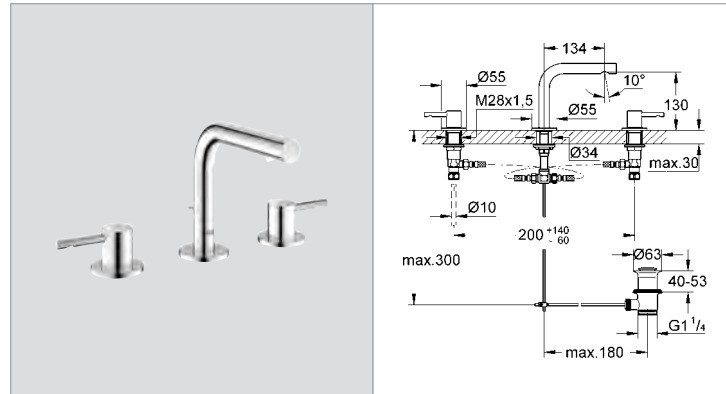

Ref.No. EAN code Colour Retail Guide Price (£)

20 296 000 4005176896385 chrome 285.84
Essence
Three-hole basin mixer 1/2"
tubular spout
integrated mousseur
GROHE StarLight® chrome finish
ceramic headparts 1/2", 90°
pop-up waste set 1 1/4"
rapid installation system
pressure-proof, flexible connection hoses
between spout and side valves
min. recommended pressure 1.0 bar