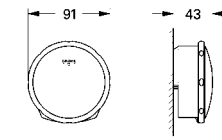

19 952 000	4005176174230	chrome	169.06

Talentofill
Inlet-, pop-up and waste-system
set for final installation
consisting of:
escutcheon
supply part
waste plug
fixing set
GROHE StarLight® chrome finish
min recommended pressure 1.0 bar

in combination with Talentofill
28 990 000/28 991 000