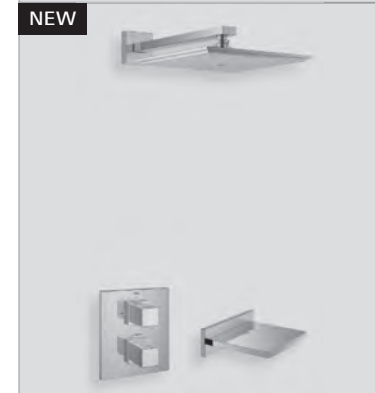

# GROHE GROHTHERM CUBE

Ref.No. EAN code Colour Retail Guide Price (£)

11 833 0 4005176983047 chrome 1,702.97

**Grohtherm Cube bath/shower shower solution pack 5**  
concealed body Rapido T thermostat valve (35 500 000)  
set for final installation Grohtherm Cube (19 958 000)  
Rainshower® Allure head shower (27 479 000)  
Rainshower® square shower arm 286 mm (27 709 000)  
Euphoria Cube wall holder set 9.5 l/min (27 703 000)  
Euphoria Cube wall elbow connections (27 704 000)  
Allure Cascade bath spout (13 317 000)  
Eurocube stop valve trim (19 910 000)  
concealed stop valve (29 800 000)  
**GROHE TurboStat®** compact cartridge with wax thermoelement  
**GROHE StarLight®** chrome finish  
**GROHE SafeStop** safety button at 38°C  
**GROHE AquaDimmer Eco** integrated **GROHE EcoButton**  
**GROHE DreamSpray®** perfect spray pattern  
**GROHE CoolTouch®** prevents scalding from hot surfaces  
**SpeedClean** anti-limescale system  
max. pressure differential 5:1  
**min. recommended pressure 1.0 bar**