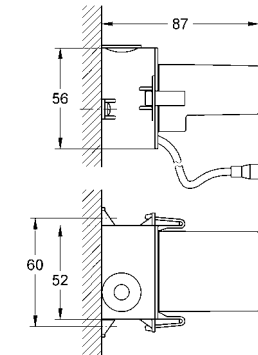

36 078 000	4005176856532		56.81

Plug power supply 110-240 V
operating voltage 6V
cable length 400 mm