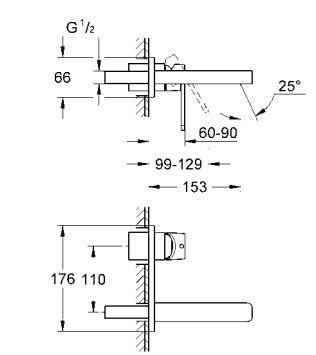

19 479 000 **4005176852152** **chrome** **277.10**

Quadra
2-hole basin mixer
wall mounted
without concealed body
set for final installation for
32 635 000
GROHE StarLight® chrome finish
with metal plate
mousseur
projection 153 mm
centre distance 110 mm