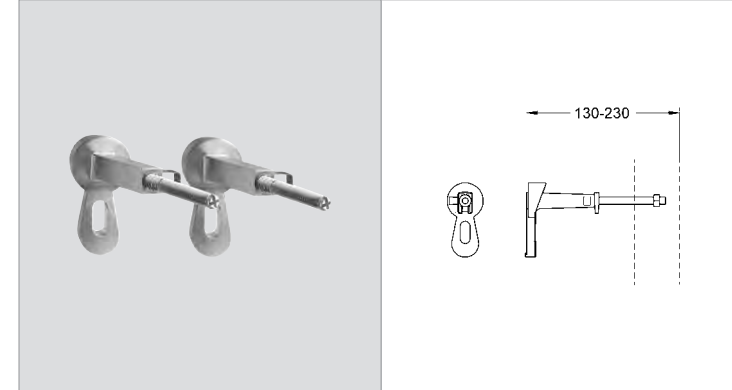

38 558 00M 4005176291418 **23.08**

Rapid SL Front wall brackets
for against-the-wall installations for fixing the elements at the brick-wall or in front of the studded wall
steady vertical adjustment from 130 - 230 mm
fixing material
2 pieces