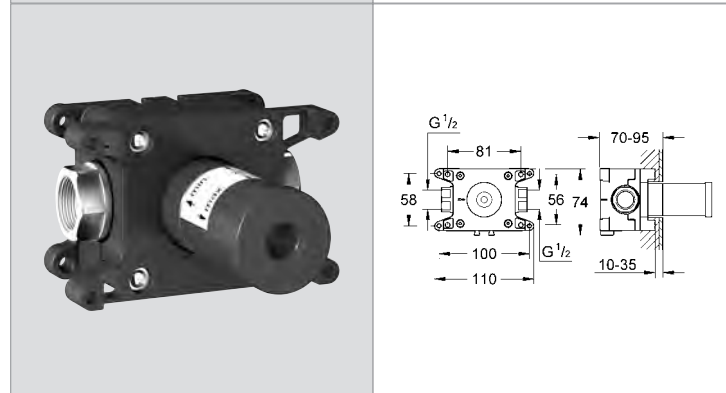

35 028 000	4005176908316		107.17

Rapido C
Rough-in for single volume control 27 623
for grid installation of Grohtherm Custom Shower system
build-in box with removable protection cover
waterproof membrane base for wall sealing
for masonry and drywall installation
fixing points for front and back wall
body of DR brass
pre-assembled ceramic headpart 3/4"
connection threads 1/2"
installation depth 70 - 95 mm