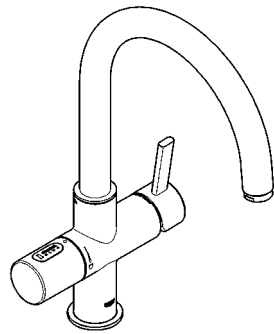

Ref.No.	EAN code	Colour	Retail Guide Price (£)
31 087 001	4005176987809	chrome	571.31
31 087 DC1	4005176987816	supersteel	674.15

GROHE Blue® Pure Starter kit
consisting of:
GROHE Blue® single-lever sink mixer with filter function
monobloc installation
C-spout
separate handle for filtered water
headpart 1/2"
GROHE SilkMove® 35 mm ceramic cartridge
adjustable flow rate limiter
GROHE StarLight® chrome finish
swivel tubular spout
swivel area 180°
separate inner water ways for filtered
and non-filtered water
flexible connection hoses
type of protection IP 55
CE approved
adjustable for 600 litre, 1500 litre or
3000 litre filter cartridges
GROHE Blue® 600 l filter
GROHE Blue® filter head with flexible adjustment
noise classification 1 in accordance
with DIN4109
Min. recommended pressure 2.0 bar