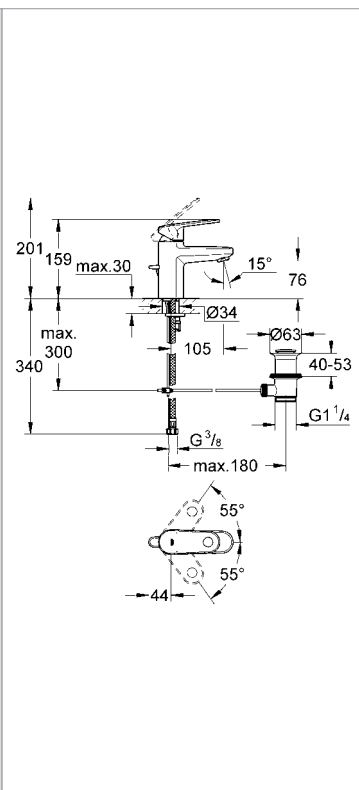

Ref.No.	EAN code	Colour	Retail Guide Price (£)

32 612 20L	4005176917066	chrome	186.19

Europlus Basin mixer 1/2"
for low pressure
monobloc installation
metal lever
GROHE SilkMove® 35 mm ceramic cartridge
GROHE StarLight® chrome finish
adjustable flow rate limiter
adjustable minimum flow rate 2.5 l/min
SpeedClean mousseur
pop-up waste set 1 1/4"
flexible connection hoses
temperature limiter
GROHE QuickFix™ Plus installation system with centering support
Min. recommended pressure 0.1 bar

33 163 20L	4005176917073	chrome	160.32

Ditto, smooth body