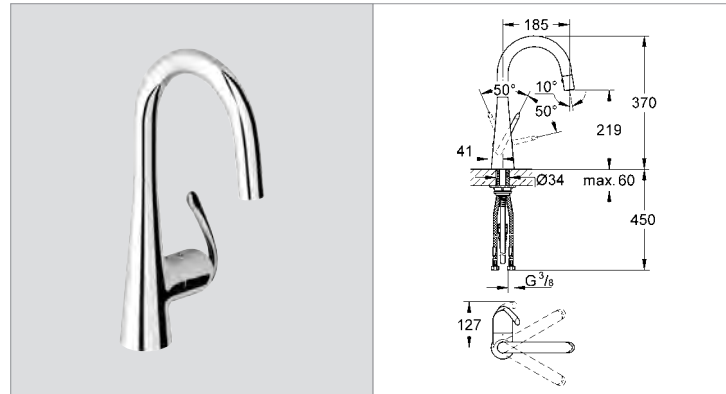

# GROHE KITCHEN FITTINGS

Ref.No. EAN code Colour Retail Guide Price (£)

32 296 000 4005176864599 chrome 379.37  
32 296 SD0 4005176864612 stainless steel 484.27

**Zedra**  
**Sink mixer 1/2"**  
monobloc installation, swivel tubular spout  
adjustable flow rate limiter  
extractable trigger spray Dual integrated  
automatic return, integrated non-return valve  
diverter: mousseur/shower jet  
automatic return to mousseur  
flexible connection hoses  
rapid installation system  
protected against backflow  
**GROHE SilkMove®** 46 mm ceramic cartridge  
**GROHE StarLight®** chrome finish  
**min. recommended pressure 1.0 bar**