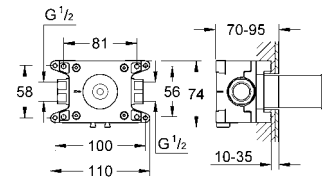

35 028 000	4005176908316		107.17

Rapido C
Rough-in for single volume control 27 623
for grid installation of Grotherm Custom Shower system
build-in box with removable protection cover
waterproof membrane base for wall sealing
fixing points for front and back wall
body of DR brass
pre-assembled ceramic headpart 3/4"
connection threads 1/2"
flow rate:
55 l/min. at 3 bar
installation depth 70 - 95 mm