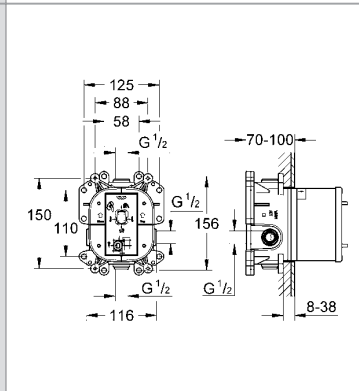

35 501 000	4005176833847		103.15

GROHE Rapido E
Universal Single-lever mixer
for concealed installation
without finishing trim set
GROHE SilkMove® 46 mm ceramic cartridge
adjustable flow rate limiter
min. recommended pressure 1.0 bar

Ref.No.	EAN code	Colour	Retail Guide Price (£)