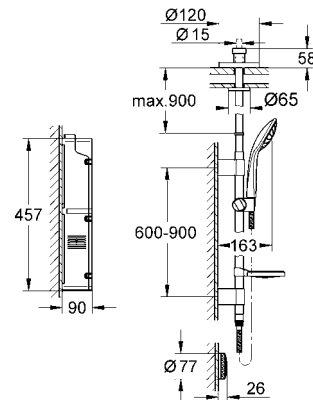

36 308 000	4005176894770	chrome	1,047.21

Euphoria F-digital Shower set
including digital thermostat unit
Digital Controller - intuitive multifunctional operating unit
- Wireless technology
- Temperature and flow control
- Pause-function
- Memory function
- LED ring incl. warming-up function: visual feedback when preferred temperature is reached
digital thermostat unit (concealed body)
- warm/cold-supplies 1/2"
- 1 outlet 1/2"
- with pump and build-in power supply 110-240 V / operating voltage 24 V / cable length 400m
Euphoria shower set Mono (27 269 001)
with telescoping pipe for ceiling supply
transceiver unit for Digital Controller and Digital thermostat unit incl. cable 3 m
GROHE TurboStat® digital controlled compact cartridge with wax thermoelement
default setting configurable during installation
- automatic safety shut-off after 20 min
- GROHE SafeStop at 38°C
GROHE StarLight® chrome finish
GROHE EcoJoy® technology for less water and perfect flow
recommended pressure 0.1 - 1.0 bar