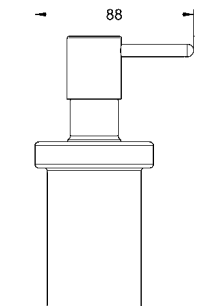

40 389 000 4005176847189 chrome 57.34

Soap dispenser
satin glass
for combination with holder 40 376