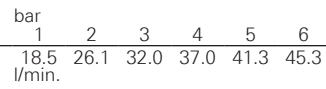

GROHE FLOW CHARTS

38 808

Pressure loss curve without downstream resistance.

38 846

Pressure loss curve without downstream resistance.

38 857

Pressure loss curve without downstream resistance.