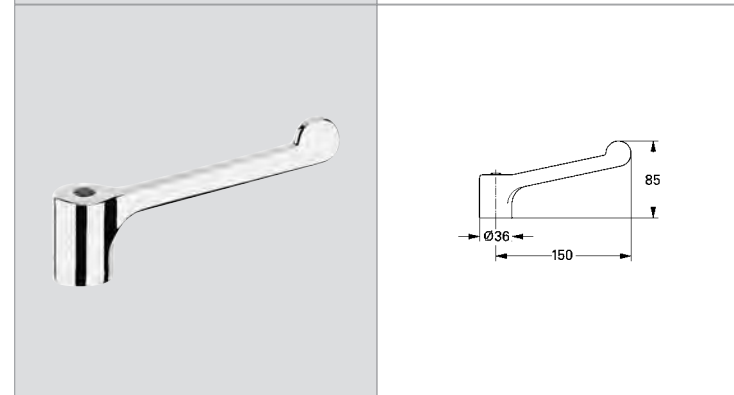

Ref.No.	EAN code	Colour	Retail Guide Price (£)
30 978 000	4005176098918	chrome	164.51

Hospita
Sink pillar tap, 1/2", cold
mousseur
1/4 turn ceramic valve
Sistra flow straightener
lever length 150 mm
with hot (red) and cold (blue) caps
GROHE StarLight® chrome finish
Min. recommended pressure 0.1 bar

20 025 000	4005176099403	chrome	109.62

Hospita
Basin taps, 1/2", hot
1/4 turn ceramic valve
mousseur
Sistra flow straightener
lever length 100 mm
with hot (red) and cold (blue) caps
GROHE StarLight® chrome finish
Min. recommended pressure 0.1 bar

45 316 000	4005176099267	chrome	60.33

Lever
marking: blue/red
projection 100 mm
for use with ceramic headparts
GROHE StarLight® chrome finish

45 314 000	4005176099250	chrome	66.00

Lever
projection 150 mm
marking: blue/red
for use with ceramic headparts
GROHE StarLight® chrome finish

GROHE EURODISC SE