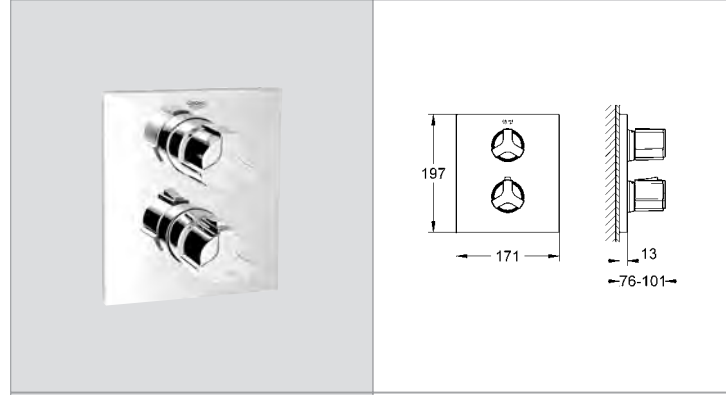

19 446 000	4005176840807	chrome	437.07

Allure
Thermostat with integrated 2-way diverter
for bath or shower with more than one outlet
shut off and flow control
without concealed body
set for final installation for
35 500 000 / 35 050 000
metal escutcheon, covered coupling
temperature scale handle with
GROHE SafeStop safety stop at 38°C
GROHE StarLight® chrome finish
Aquadimmer with multiple function
- flow control
- diverter: bath/shower