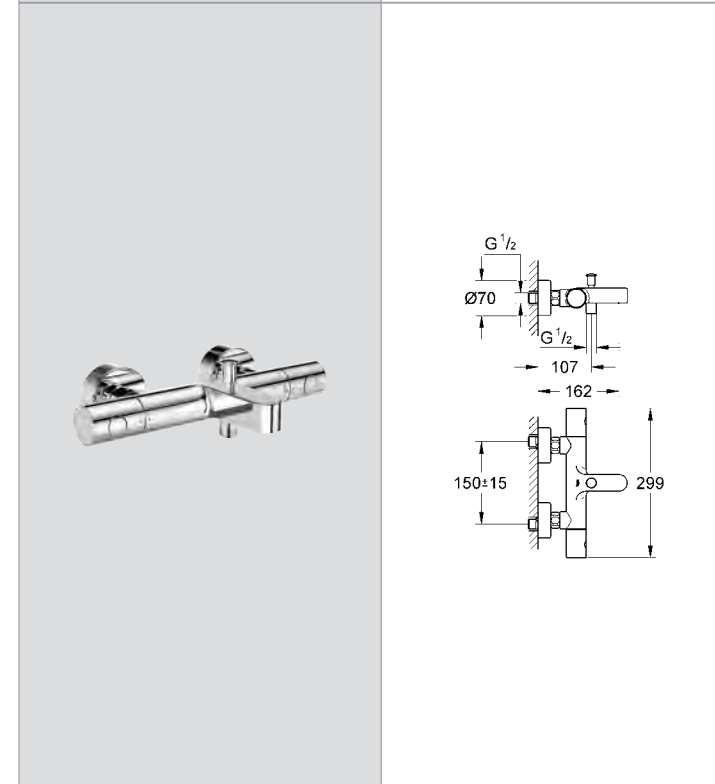

34 215 000	4005176860287	chrome	306.82

Grotherm 1000 Cosmopolitan Thermostatic bath/shower mixer 1/2"
wall mounted
GROHE TurboStat® compact cartridge with wax thermoelement
integrated mixed water shut off
ceramic headpart 1/2", 180°
volume handle with **GROHE EcoButton** (economy button with individually adjustable economy stop)
automatic diverter: bath/shower
GROHE SafeStop safety button at 38°C
shower bottom outlet 1/2"
mousseur
built-in non return valves
dirt strainers
S-unions
metal escutcheons
protected against backflow
GROHE EcoJoy® technology for less water and perfect flow
GROHE StarLight® chrome finish
max. pressure differential 5:1
min recommended pressure 1.0 bar

34 323 000	4005176860324	chrome	297.56

Ditto, without s-unions