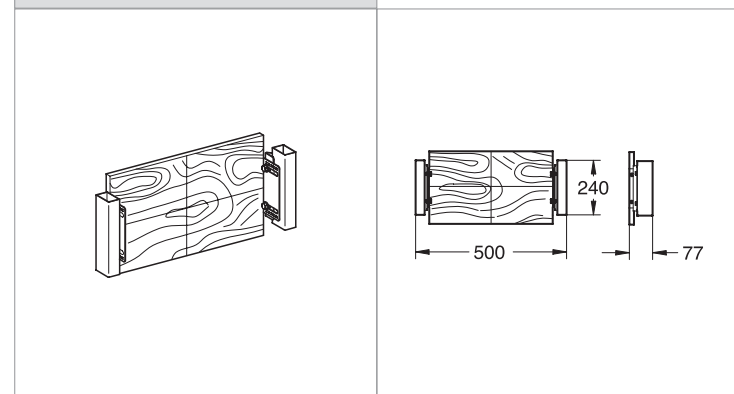

38 652 000	4005176294778		103.50

Rapid SL fitting support
for concealed fittings and room ventilation
for **studded walls**
for empty elements
for GROHE Rapido
variable depth adjustment 75-115 mm
with waterproof plywood for fixing the fittings
fixing material

GROHE RAPIDO E

GROHE Rapido E – with single-lever mixer technology

Application	Grandera	Veris	Allure Brilliant	Allure	Atrio
Single-lever shower mixer	 19 932 000	 19 367 000	 19 789 000	 19 317 000	 19 463 001
Single-lever bath mixer	 19 920 000	 19 344 000	 19 785 000	 19 315 000	 19 459 001

Application	Quadra	Lineare	Eurocube	Europlus	Essence
Single-lever shower mixer	 19 455 000	 19 296 000	 19 898 000	 19 537 002	 19 286 000
Single-lever bath mixer	 19 456 000	 19 297 000	 19 896 000	 19 536 002	 19 285 000

Application	Eurodisc Cosmopolitan	Concetto	Eurostyle Cosmopolitan	Eurosmart Cosmopolitan	Eurosmart
Single-lever shower mixer	 19 549 002	 19 345 001	 19 507 002	 19 383 000	 19 451 001
Single-lever bath mixer	 19 548 002	 19 346 001	 19 506 002	 19 382 000	 19 450 001