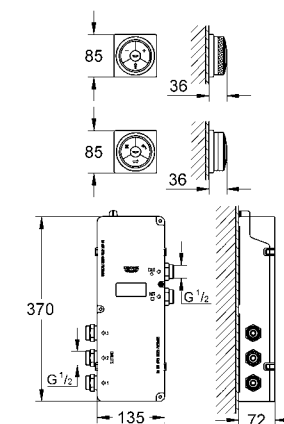

GROHE ALLURE F-DIGITAL

Ref.No.	EAN code	Colour	Retail Guide Price (£)
36 344 000	4005176909726	chrome	1,152.11

GROHE F-digital
Digital controller and digital diverter for bath with square base plate
including digital thermostat unit
Digital Controller - intuitive multifunctional operating unit
- Wireless technology
- Temperature and flow control
- Pause-function
- Memory function
- LED ring incl. warming-up function: visual feedback when preferred temperature is reached
digital diverter for bath
- Diverter: head-, hand shower and bath spout
- wireless technology
- LED ring (indication of outlet)
digital thermostat unit (concealed body)
- warm/cold-supplies 1/2"
3 outlets 1/2"
transceiver unit for Digital Controller and Digital thermostat unit incl. cable 3 m
GROHE TurboStat® digital controlled compact cartridge with wax thermoelement
default setting configurable during installation
- automatic safety shut-off after 20 min
- GROHE SafeStop at 38°C
GROHE StarLight® chrome finish
GROHE EcoJoy® technology for less water and perfect flow
min. recommended pressure 1.0 bar
requires
build-in power supply 36 078 000