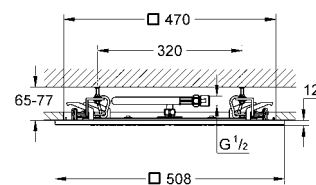

GROHE RAINSHOWER® F-SERIES

Ref.No.	EAN code	Colour	Retail Guide Price (£)

27 286 000	4005176860737	chrome	1,475.53

Rainshower® F-Series 20"
Ceiling shower 1 spray
Rain
508 x 508 mm
connection thread 1/2"
GROHE DreamSpray® perfect spray pattern
SpeedClean anti-limescale system
GROHE StarLight® chrome finish
min. recommended pressure 1.0 bar