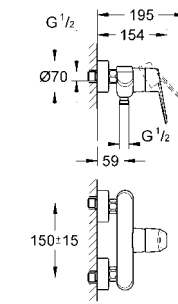

GROHE EURODISC COSMOPOLITAN

Ref.No. EAN code Colour Retail Guide Price (£)

33 569 002 4005176887734 chrome 181.82

Eurodisc Cosmopolitan
Single-lever shower mixer 1/2"
wall mounted, metal lever
GROHE SilkMove® 46 mm ceramic cartridge
GROHE StarLight® chrome finish
adjustable flow rate limiter
adjustable minimum flow rate 2.5 l/min
shower bottom outlet 1/2"
integrated non-return valve, S-unions
optional temperature limiter ref. no. 46 308 000
protected against backflow
min. recommended pressure 1.0 bar