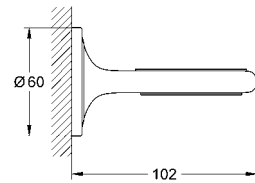

40 376 000	4005176840241	chrome	113.98
40 376 KSO	4005176840258	velvet black	171.15

GROHE Ondus
Glass/soap dish holder
without glass, soap dish or soap
dispenser
GROHE StarLight® chrome finish