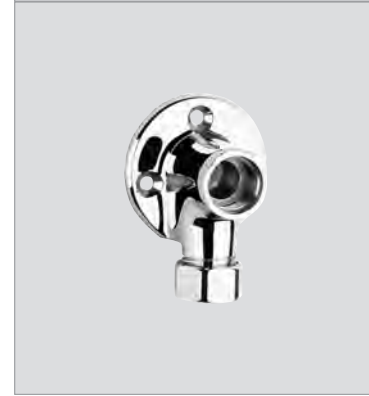

Wall union
Single
for bibtaps

12 952 000	4005176022692	chrome	33.17