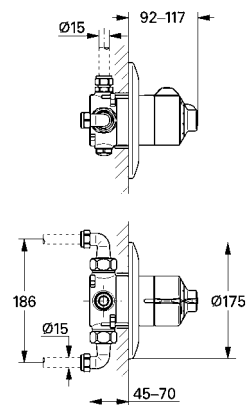

34 032 IP0	4005176224904	chrome/ matt chrome	398.60

Avensys Classic
Dual control shower mixer 1/2"
Thermostatic
concealed brass body & trim set
wax thermoelement
installation bracket for body
in masonry / stud walls
flow & temperature control handles
built-in non return valves
dirt strainers
shower outlet 1/2" top or bottom
reversible body for crossed supplies
flow limiters for high (>1.0 bar) or unequal pressures
GROHE StarLight® chrome finish
max. pressure differential 5:1
recommended pressure 0.1 - 5.0 bar