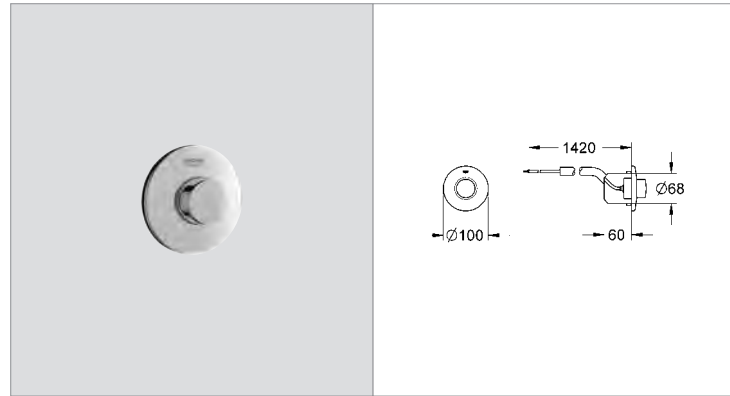

**37 060 000**    **4005176142901**    **chrome**    **56.65**

**Air button**  
 push button actuation with escutcheon 100 mm dia  
 pneumatic hose 1500 mm long  
 only for use with a removable shelf / panel  
 made of ABS  
 for cisterns 38 661 / 38 422  
 for frame 38 528, 38 525, 38 526  
**GROHE StarLight®** chrome finish