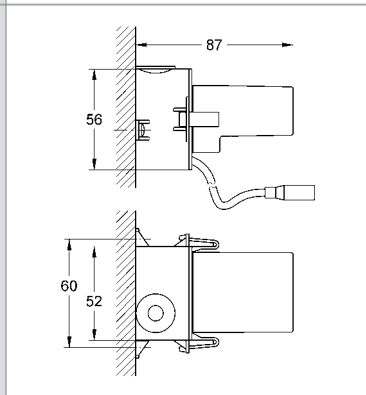

Plug power supply 110-240 V
operating voltage 6V
cable length 400 mm

47 727 000	4005176884160	chrome	23.00