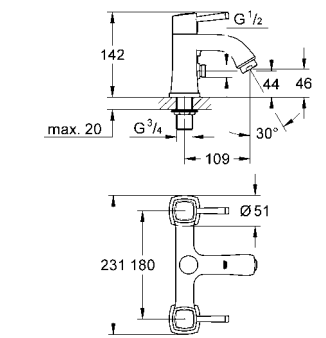

25 167 000	4005176942310	chrome	494.98

Grandera
Two-handed Bath/Shower mixer 1/2"
deck mounted
metal handles
Longlife headpart 3/4"
automatic diverter: bath/shower
integrated non-return valve
in the shower outlet 1/2"
GROHE StarLight® chrome finish
recommended pressure 0.2 - 5.0 bar
available February 2014