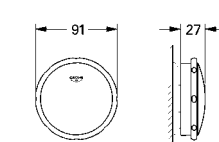

19 025 000 **4005176209154** **chrome** **37.67**
Talento
Waste and overflow set for baths
set for final installation
escutcheon
waste plug
fixing set
GROHE StarLight® chrome finish
in combination with Talento 28 939 & 28943