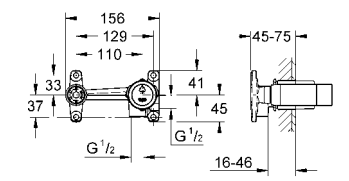

32 635 000 4005176845949 **217.66**
Quadra
Single-lever mixer 1/2", concealed body
for 2 hole basin mixer
wall installation
without finishing trim set
installation depth 45 to 75 mm
GROHE SilkMove® 35 mm ceramic cartridge
installation device
min recommended pressure 1.0 bar