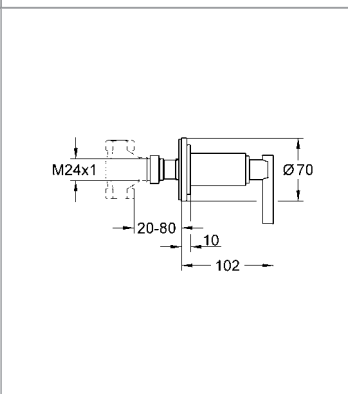

Atrio
Concealed stop-valve trim
Trim set for 29 811 000/29 813 000
for concealed valves, 1/2", 3/4"
installation depth adjustable
20-80 mm
with Jota handle
GROHE StarLight® chrome finish

29 811 000 4005176062711 44.23