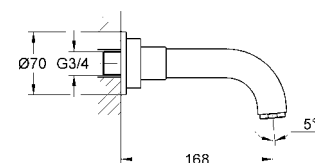

13 139 000 **4005176235856** **chrome** **178.32**
Atrio
Bath spout
wall mounted
mousseur
projection 168 mm
GROHE StarLight® chrome finish
min. recommended pressure 1.0 bar