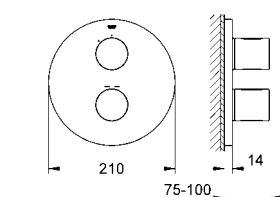

19 963 000 4005176982187 chrome 274.48

Grohtherm 3000 Cosmopolitan
Thermostat with integrated 2-way diverter
for bath or shower with more than one outlet
without concealed body
set for final installation for GROHE Rapido T 35 500 000 / 35 050 000
TMV2 compliant when used with 35 050 000
GROHE StarLight® chrome finish
GROHE SafeStop Plus integrated temperature limiter at max 50°C
Aquadimmer with multiple function
shut off and flow control
diverter for 2 outlets