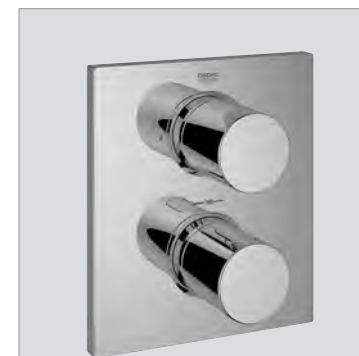

GROHE GROHTHERM F

Ref.No.	EAN code	Colour	Retail Guide Price (€)
27 618 000	4005176898280	chrome	559.44

Grotherm F
Thermostatic Trim with integrated 2-way diverter
for bath or shower with more than one outlet
for use with Rapido T rough-in box 35 500 000 sold separately
GROHE StarLight® chrome finish
GROHE SafeStop safety button at 38°C
metal handle for temperature control
metal handle for Aquadimmer control with multiple function
- shut off and flow control
- diverter for 2 outlets
3rd outlet requires separate volume control
rectangular metal wall escutcheon with hidden fixing and hidden seatings

27 619 000	4005176898297	chrome	487.76