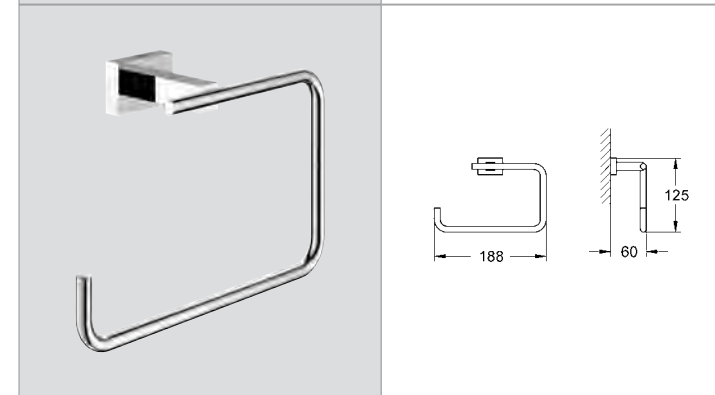

40 510 000	4005176906640	chrome	66.96

Essentials Cube Towel ring
GROHE StarLight® chrome finish