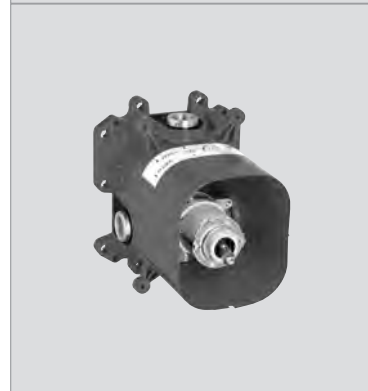

35 501 000	4005176833847		103.15

GROHE Rapido E
Universal Single-lever mixer
for concealed installation
without finishing trim set
GROHE SilkMove® 46 mm ceramic cartridge
adjustable flow rate limiter
min. recommended pressure 1.0 bar

Ref.No.	EAN code	Colour	Retail Guide Price (£)