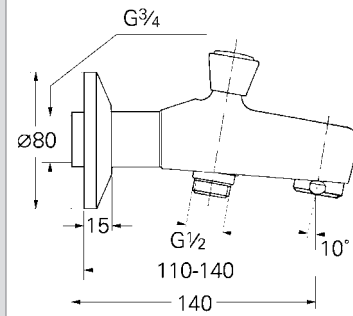

13 435 000	4005176005251	chrome	206.66

Bath spout 3/4"
wall mounted
mousseur
automatic diverter: bath/shower
shower connection 1/2"
female thread 3/4"
projection 140 mm
min. recommended pressure 1.0 bar
GROHE StarLight® chrome finish