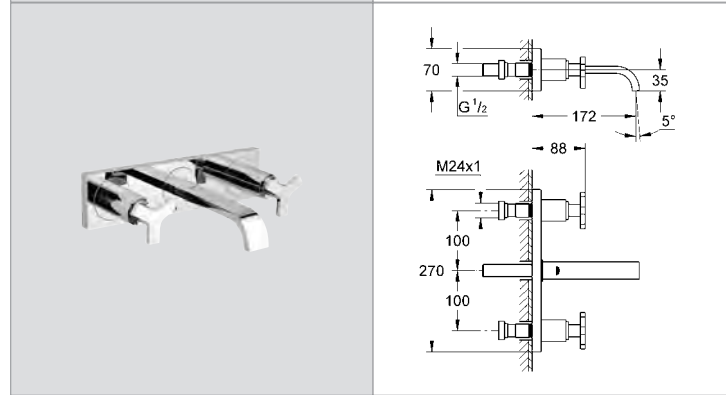

20 190 000 4005176875748 **chrome 475.53**
Allure
Three-hole basin mixer 1/2"
wall mounted, with metal plate
without concealed body
set for final installation for 32 706 000
valves hot/cold with Carbodur ceramic
headparts 1/2" - 180°
spout with mousseur
GROHE StarLight® chrome finish
projection 172 mm, centre distance 200 mm
flow limiter 8 l/min.
min. recommended pressure 1.0 bar
20 192 000 4005176875991 **chrome 475.53**
Ditto, projection 220mm