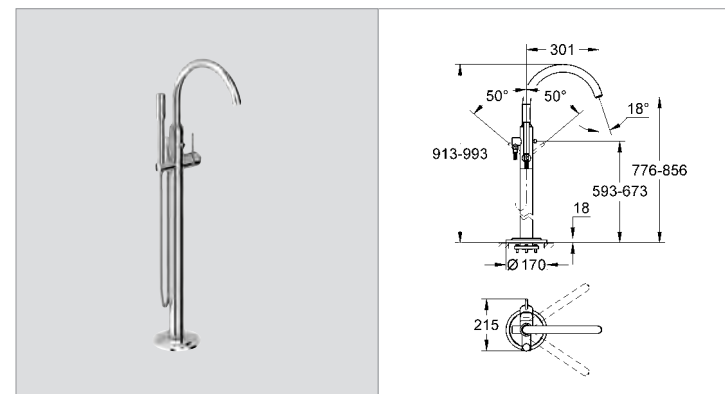

GROHE ATRIO ONE

Ref.No. EAN code Colour Retail Guide Price (£)

32 653 002 4005176890215 **chrome** **1,295.46**
Atrio
Single-lever bath/shower mixer 1/2"
floor-mounted, **without roughing-in-set**
for use with: 45 984 000
GROHE StarLight® chrome finish
GROHE SilkMove® 46 mm ceramic cartridge
adjustable flow rate limiter
swivel tubular spout with mousseur and stop limiter
diverter bath/shower
integrated non-return valve
in the shower outlet 1/2"
with shower holder
hand shower (28 034 000)
shower hose 1500 mm
protected against backflow
min. recommended pressure 1.0 bar