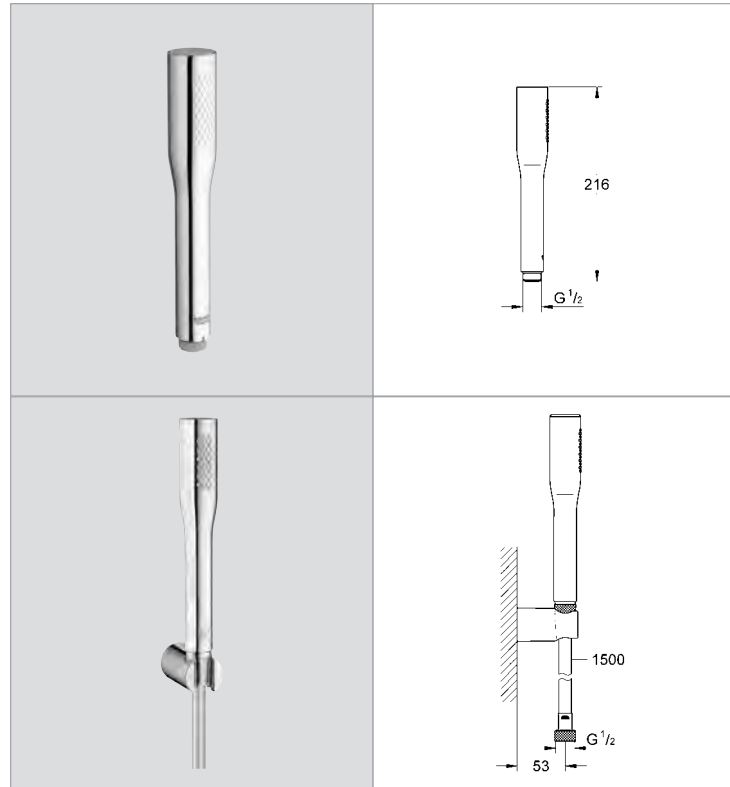

GROHE EUPHORIA COSMOPOLITAN STICK

Ref.No.	EAN code	Colour	Retail Guide Price (£)
27 367 000	4005176875939	chrome	36.89

Euphoria Cosmopolitan Stick
Hand shower 1 spray
Normal
GROHE CoolTouch®
GROHE StarLight® chrome finish
SpeedClean anti-limescale system
Inner WaterGuide for a longer life
GROHE DreamSpray® perfect spray pattern
Universal Mounting System. Fitting all standard shower hoses
Min. recommended pressure 0.5 bar

27 400 000	4005176877292	chrome	36.89

Ditto, with GROHE EcoJoy® 9.5 l/min flow limiter

27 369 000	4005176875953	chrome	58.04

Euphoria Stick Cosmopolitan
Wall holder set 1 spray
hand shower 27 400 000
wall shower holder (27 056 000)
GROHE EcoJoy® 9.5 l/min flow rate
GROHE StarLight® chrome finish
Inner WaterGuide for a longer life
GROHE DreamSpray® perfect spray pattern
GROHE CoolTouch®
SpeedClean anti-limescale system
Min. recommended pressure 0.5 bar