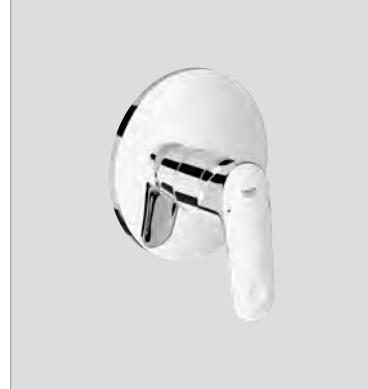

19 537 002	4005176868412	chrome	146.85

Europlus
Single-lever shower mixer trim
without concealed body
set for final installation for
35 501 000
GROHE StarLight® chrome finish
metal lever
escutcheon- and shaft-sealing
wall escutcheon
covered fixing