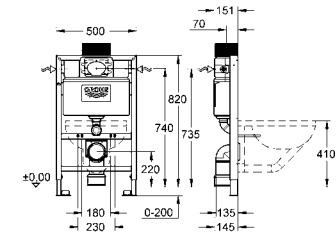

GROHE RAPID SL WC

Ref.No.	EAN code	Colour	Retail Guide Price (£)
38 526 000	4005176291050		330.42

Rapid SL WC
0.82 m installation height
front or top actuation
dual or single flush
for on-the-wall installations or studded walls
powder coated steel frame, self-supporting
for dry-cladding, completely pre-assembled
with fixed connections
for single or series installation
fixing material
2 WC fixing bolts
distance of fixing bolts 180/230 mm
PP-outlet bend 80/100 mm dia.
inlet and outlet connecting set
dual flush discharge valve pneumatic
connection from left / right or back
insulated against condensation
with angle stop valve 1/2" and flush pipe
For horizontal flush plates
without wall plate/actuation
without front wall brackets
38 558 00M (pair)