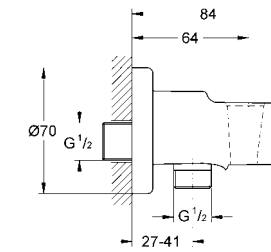

GROHE SHOWER ACCESSORIES

Ref.No. EAN code Colour Retail Guide Price (£)

28 679 000 4005176116759

chrome

41.96

Relaxa
Shower outlet elbow, 1/2"
with wall shower holder
protected against backflow
DVGW Reg. No. NW-6506AT2066
GROHE StarLight® chrome finish