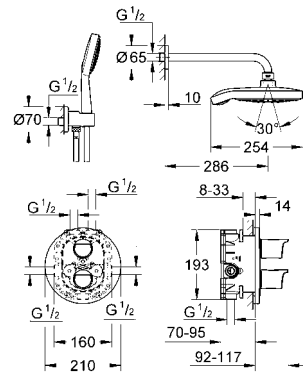

Ref.No.	EAN code	Colour	Retail Guide Price (£)
34 283 001	4005176926594	chrome	788.47

Grotherm 2000 NEW
Concealed shower system
consisting of
set for final installation Grotherm 2000 NEW
with integrated 2-way diverter (19 355 001)
GROHE Rapido T thermostatic mixer
Power&Soul head shower (27 766 000)
shower arm (28 576 000)
hand shower Power&Soul Cosmopolitan 115 (27 660 000)
wall connection elbow with integrated hand shower
holder (28 628 000)
min. recommended pressure 1.0 bar