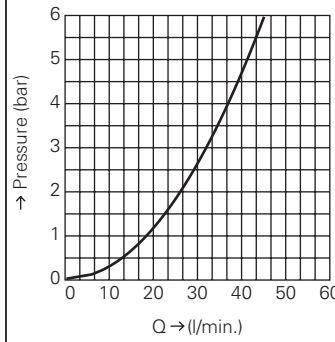

Pressure loss curve without downstream resistance.

38 857