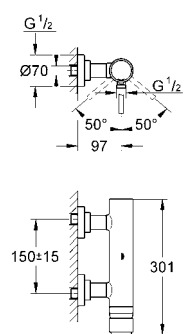

32 650 001 **4005176849442** **chrome** **442.31**
Atrio
Single-lever shower mixer 1/2"
wall mounted
GROHE SilkMove® 46 mm ceramic cartridge
GROHE StarLight® chrome finish
adjustable flow rate limiter
shower bottom outlet 1/2" with
integrated non return-valve
covered S-unions
protected against backflow
min recommended pressure 1.0 bar