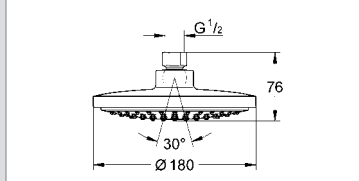

**Euphoria Cosmopolitan 180**  
Head shower set 286 mm  
head shower Euphoria Cosmopolitan (27 492 000)  
Shower arm Rainshower® 286 mm (28 576 000)  
**GROHE DreamSpray®** perfect spray pattern  
**GROHE EcoJoy®** 9.4l flow limiter  
**GROHE StarLight®** chrome finish  
**SpeedClean** anti-limescale system