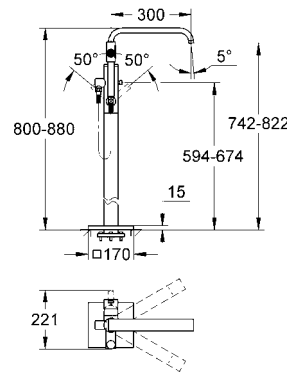

Ref.No.	EAN code	Colour	Retail Guide Price (£)
32 754 001	4005176890079	chrome	1,718.55

Allure
Single-lever bath/shower mixer 1/2"
floor-mounted
set for final installation for
45 984 000
without roughing-in set
GROHE SilkMove® 46 mm ceramic cartridge
GROHE StarLight® chrome finish
automatic diverter: bath/shower
swivel spout with mousseur
and stop limiter
integrated non-return valve
in the shower outlet 1/2"
with shower holder
Sena handshower
shower hose 1500 mm
protected against backflow
min. recommended pressure 1.0 bar