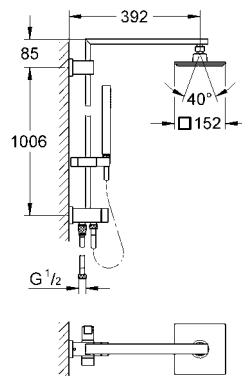

Ref.No.	EAN code	Colour	Retail Guide Price (£)
26 087 000	4005176940828	chrome	998.29

Euphoria Cube Shower System
Shower system with thermostatic mixer for wall mounting
shower arm
projection 400 mm
exposed thermostatic shower
with Aquadimmer function
allows change between:
Rainshower® Allure head shower (27 479 000)
spray pattern Rain
with ball joint
hand shower Euphoria Cube (27 699 000)
adjustable in height with gliding element
Silverflex shower hose 1750 mm (28 388 000)
minimum flow rate 7 l/min.
GROHE TurboStat® compact cartridge
with wax thermoelement
GROHE EcoJoy® technology for
less water and perfect flow
GROHE DreamSpray® perfect spray pattern
GROHE StarLight® chrome finish
SpeedClean anti-limescale system

27 696 000	4005176907074	chrome	506.99

Euphoria Cube
Shower system with diverter
for wall mounting
change between hand and head shower
by using the diverter
shower arm
projection 400 mm
head shower Euphoria Cube 152 mm x 152 mm
spray pattern rain
with ball joint
rotation angle $\pm 20^\circ$
hand shower Euphoria Cube (27 698 000)
adjustable in height with gliding element
Silverflex shower hose 1750 mm (28 388 000)
minimum flow rate 7 l/min.
GROHE DreamSpray® perfect spray pattern
GROHE StarLight® chrome finish
GROHE CoolTouch®
SpeedClean anti-limescale system
min. recommended pressure 1.0 bar