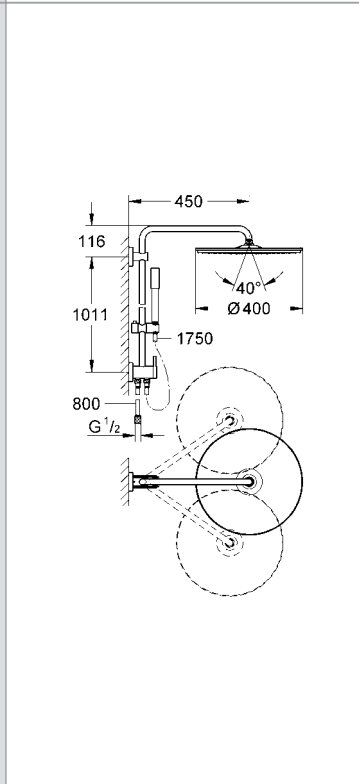

Rainshower® System 400
Shower system with diverter for wall mounting
horizontal swivable 450 mm projection shower arm
head shower Rainshower 400 Jumbo (28 778 000)
with ball joint
rotation angle $\pm 20^\circ$
hand shower Sena (28 034 000),
adjustable in height with gliding element
(12 140 000)
connection to water supply via 1/2"-thread
metal shower hose to the shower valve
or wall union
metal shower hose 1750 mm
GROHE StarLight® chrome finish
Inner WaterGuide® for a longer life
SpeedClean anti-limescale system
min. recommended pressure 1.0 bar