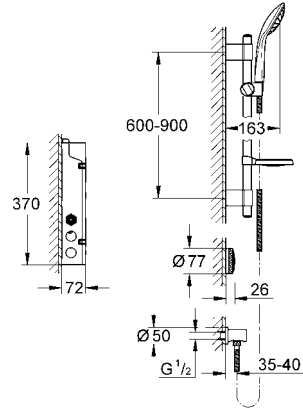

Ref.No.	EAN code	Colour	Retail Guide Price (£)
36 299 000	4005176894718	chrome	994.77

Euphoria F-digital Shower set
including digital thermostat unit
Digital Controller - intuitive multifunctional operating unit
- Wireless technology
- Temperature and flow control
- Pause-function
- Memory function
- LED ring incl. warming-up function: visual feedback when preferred temperature is reached
digital thermostat unit (concealed body)
- warm/cold-supplies 1/2"
- 1 outlet 1/2"
Euphoria shower set Mono (27 269 001)
Rainshower® wall union 1/2" (27 057 000)
transceiver unit for Digital Controller and Digital thermostat unit incl. cable 3 m
GROHE TurboStat® digital controlled compact cartridge with wax thermoelement default setting configurable during installation
- automatic safety shut-off after 20 min
- GROHE SafeStop at 38°C
GROHE StarLight® chrome finish
GROHE EcoJoy® technology for less water and perfect flow
min. recommended pressure 1.0 bar

36 304 000	4005176894732	chrome	1,047.21