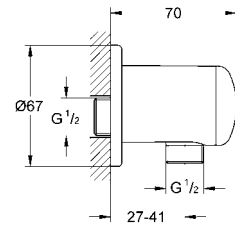

Ref.No.	EAN code	Colour	Retail Guide Price (£)
28 671 000	4005176103070	chrome	32.70

Relaxa plus
Shower outlet elbow, 1/2"
male thread
GROHE StarLight® chrome finish