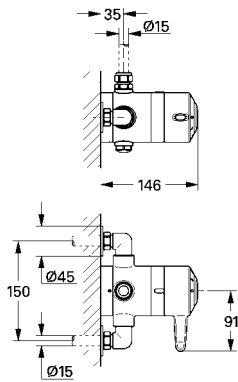

34 038 ILO	4005176224973	chrome/white	398.60

Avensys Shower
Single control DO8 shower mixer 1/2" EV
Thermostatic
wall mounted, swivel inlet unions
brass body
wax thermoelement
factory set max. temperature 41°C
combined flow & temperature control
handle
metal lever
built-in non return valves
dirt strainers
shower outlet 1/2" top or bottom
reversible body for crossed supplies
flow limiters for high (>1.0 bar) or unequal pressures
GROHE StarLight® chrome finish
max. pressure differential 5:1
recommended pressure 0.1 - 5.0 bar
TMV3 Approved