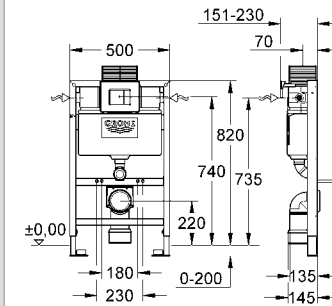

GROHE RAPID SL WC

Ref.No.	EAN code	Colour	Retail Guide Price (£)
38 773 000	4005176850288		345.28

Rapid SL 3 in 1 set for WC
with flushing cistern 6 - 9 l
for on-the-wall installations or studded walls
0.82 m installation height
powder coated steel frame, self-supporting
for dry-cladding, completely pre-assembled
with fixed connections
for single or series installation
quick adjustment, lockable
fixing material, TÜV approved, 2 WC fixing bolts
fixing device for ceramic
distance of fixing bolts 180/230 mm
outlet bend Ø 80 mm, depth adjustable
reducer Ø 80/100 mm
inlet and outlet connecting set
pneumatic discharge valve offering 3 modes of operation:
dual flush or start/stop or non-interruptible
front or top actuation
water supply from left/right or back
insulated against condensation
½" water supply connection including integrated
angle valve and push fit flexible hose union
protecting block
including wall plate Skate Cosmopolitan
for dual flush or start & stop actuation
for horizontal installation, 156 x 197 mm
chrome, made of ABS
GROHE EcoJoy® technology for less water
and perfect flow
GROHE StarLight® chrome finish
with wall brackets for on-the-wall installations