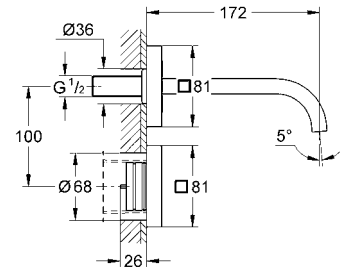

Ref.No.	EAN code	Colour	Retail Guide Price (£)
36 235 000	4005176870248	chrome	958.05

Allure E
Infra-red electronic basin mixer 1/2" wall mounted
GROHE StarLight® chrome finish set for final installation for IR-electronic with detection in the handwashing area transformer 230 V AC/12 V DC wall spout, 6.0 l/min flow rate integrated mousseur automatically safety stop after 60 sec. (factory set), CE approved thermal disinfection for 3,5 or 11 min **GROHE EcoJoy®** technology for less water and perfect flow functions to activate with remote control 36 206:
min. recommended pressure 1.0 bar without roughing-in set