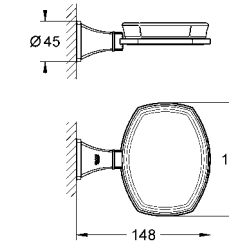

GROHE GRANDERA

Ref.No.	EAN code	Colour	Retail Guide Price (£)
40 628 000	4005176927898	chrome	184.45
40 628 IGO	4005176927904	chrome/gold	239.51

Grandera soap dish with holder
GROHE StarLight® chrome finish