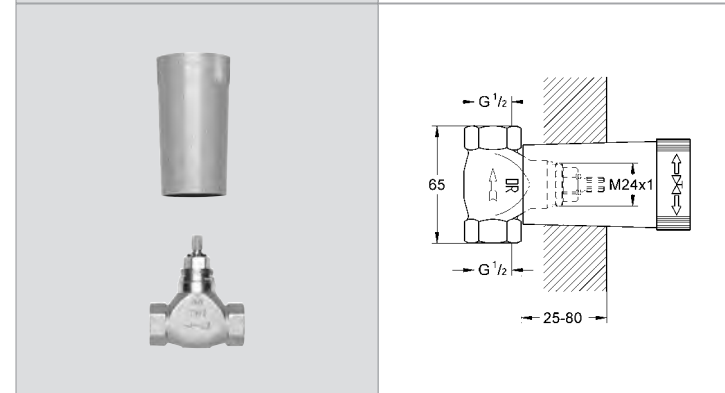

29 811 000 4005176062711 44.23
Concealed stop valve 1/2"
preassembled ceramic headpart 1/2"
180°
threaded union 1/2"
installation depth adjustable
25 - 80 mm
DR-brass
min recommended pressure 1.0 bar