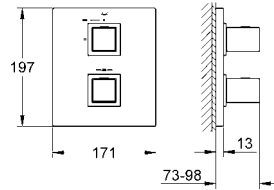

26 087 000 4005176940828 chrome 998.29

Euphoria Cube Shower System
Shower system with thermostatic mixer for wall mounting
shower arm
projection 400 mm
exposed thermostatic shower
with Aquadimmer function
allows change between:
Rainshower® Allure head shower (27 479 000)
spray pattern Rain
with ball joint
hand shower Euphoria Cube (27 699 000)
minimum flow rate 7 l/min.
adjustable in height with gliding element
Silverflex shower hose 1750 mm (28 388 000)
GROHE TurboStat® compact cartridge
with wax thermoelement
GROHE EcoJoy® technology for less water and perfect flow
GROHE DreamSpray® perfect spray pattern
GROHE StarLight® chrome finish
SpeedClean anti-limescale system
min. recommended pressure 1.0 bar

NEW