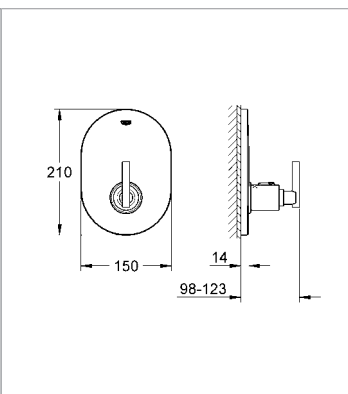

# GROHE ATRIO JOTA

Ref.No. EAN code Colour Retail Guide Price (£)

19 396 000 4005176831294 chrome 292.18

**Atrio**  
**Trim for thermostatic shower valve**  
**without concealed body**  
set for final installation for  
35 500 000 / 35 050 000  
**GROHE StarLight®** chrome finish  
**GROHE SafeStop** safety button at 38°C  
covered fixing  
with Jota handle