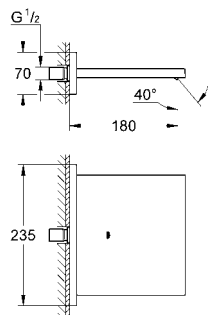

13 317 000	4005176912603	chrome	562.95

Allure
Cascade spout for bath and shower
wall mounted
GROHE StarLight® chrome finish
projection 180 mm