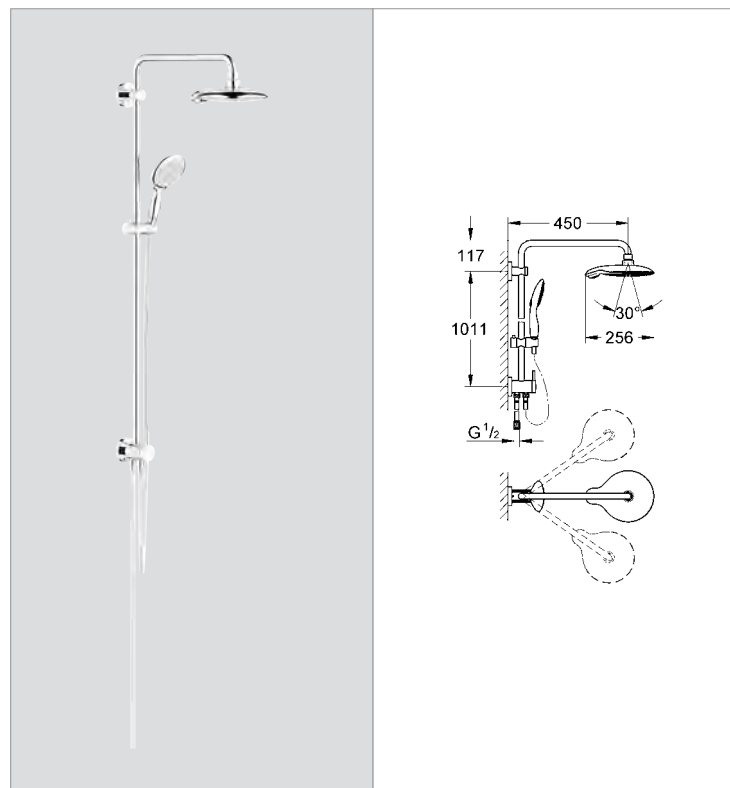

GROHE POWER&SOUL™ SHOWER SYSTEMS

Ref.No.	EAN code	Colour	Retail Guide Price (£)
27 911 000	4005176921902	chrome	737.77

Power&Soul® System 190
Shower system with diverter for wall mounting
consisting of
horizontal swivable 450 mm projection shower arm
Power&Soul head shower (27 766 000)
with ball joint
rotation angle $\pm 20^\circ$
hand shower Power&Soul 115 (27 669 000)
adjustable in height with gliding element
(12 140 000)
Silverflex shower hose 1750 mm (28 388 000)
connection to water supply via 1/2"-thread
metal shower hose to the shower valve
or wall union
change between hand and head shower
by using the diverter
minimum flow rate 7 l/min.
GROHE One-click showering
spray selection via push of a button
GROHE DreamSpray® perfect spray pattern
GROHE StarLight® chrome finish
GROHE CoolTouch® prevents scalding from hot surfaces
SpeedClean anti-limescale system
Inner WaterGuide for a longer life
min. recommended pressure 1.0 bar