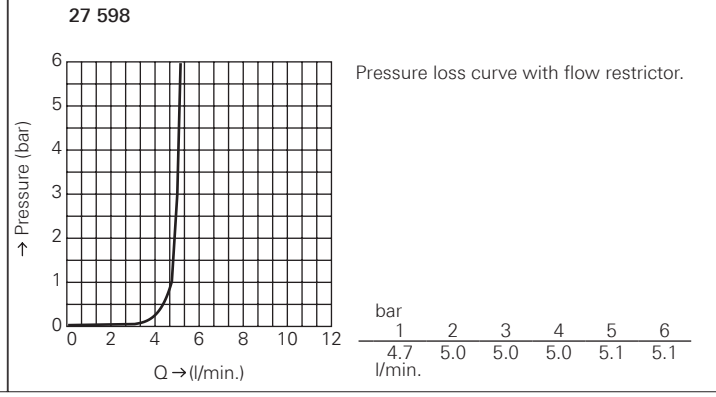

GROHE FLOW CHARTS

GROHE FLOW CHARTS