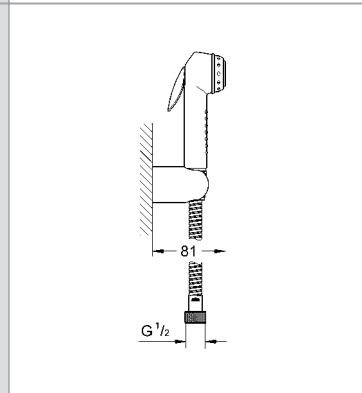

Trigger Spray 30
Wall holder set 1 spray
hand shower with trigger control (27 512 000)
wall shower holder (28 605 000)
shower hose
28 102 000
GROHE StarLight® chrome finish
min. recommended pressure 1.0 bar

27 812 000	4005176222009	chrome	48.78
27 812 IL0	4005176191367	silver met. matt	48.78
27 812 IK0	4005176191350	chrome/white	48.78
		chrome/black	48.78