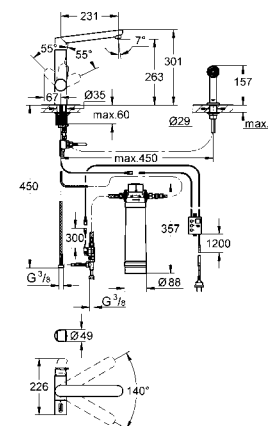

GROHE BLUE® PURE

NEW

Ref.No.	EAN code	Colour	Retail Guide Price (£)
31 354 001	4005176987908	chrome	989.52
31 354 DC1	4005176987915	supersteel	1,033.22

GROHE Blue® K7 Pure Starter kit
consisting of:
GROHE Blue® K7 single-lever sink mixer with filter function and **SpeedClean** side spray
two hole installation
separate handle for filtered water
headpart 1/2"
GROHE SilkMove® 35 mm ceramic cartridge
adjustable flow rate limiter
GROHE StarLight® chrome finish
swivel cast spout
swivel area 140°
separate inner water ways for filtered and non-filtered water
flexible connection hoses
type of protection IP 55
CE approved
main switching power supply 100 - 240 V AC
50/60 Hz with safety extra-low voltage (SELV)
6 V DC to filter change display unit
adjustable for 600 litre, 1500 litre or 3000 litre filter cartridges
GROHE Blue® 600 l filter
GROHE Blue® filter head with flexible adjustment
Min. recommended pressure 2.0 bar

31 344 001	4005176987861	chrome	676.57
31 344 DC1	4005176987878	supersteel	772.74

GROHE Blue® K7 Pure Starter kit
consisting of:
GROHE Blue K7 single-lever sink mixer with filtration
monobloc installation
separate handle for filtered water
headpart 1/2"
GROHE SilkMove® 35 mm ceramic cartridge
adjustable flow rate limiter
GROHE StarLight® chrome finish
swivel cast spout
swivel area 140°
separate inner water ways for filtered and non-filtered water
flexible connection hoses
type of protection IP 55
CE approved
main switching power supply 100 - 240 V AC
50/60 Hz with safety extra-low voltage (SELV)
6 V DC to filter change display unit
adjustable for 600 litre, 1500 litre or 3000 litre filter cartridges
GROHE Blue® 600 l filter
GROHE Blue® filter head with flexible adjustment
Min. recommended pressure 2.0 bar