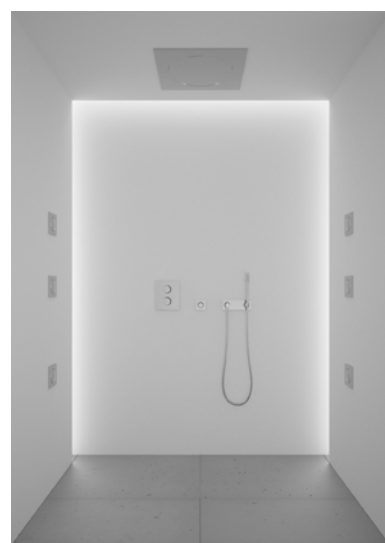

Version 2: thermostat with Aquadimmer

Note: Minimum installation distance of the Trim Sets is 12 cm by using the current piping systems with press fittings or soldered connections

Materials version 1		
Qty	Product no.	Description
1	27619000	Thermostat trim set
1	35500000	Rapido T
1	27625000	Triple volume control trim set
1	35031000	Concealed valve for triple volume control 27 625
1	27621000	Wall union with integrated shower holder
1	35034000	Concealed installation box for wall union
1	27286000	Rainshower F20 ceiling shower
6	27251000	Rainshower F5 side shower
1	28034000	Sena metal hand shower
1	28417000	Rotaflex metal shower hose 1500 mm

Materials version 2		
Qty	Product no.	Description
1	27618000	Thermostat trim set with integrated 2-way diverter
1	35500000	Rapido T
1	27623000	Single volume control trim set
1	35028000	Concealed valve for single volume control trim 27 623
1	27621000	Wall union with integrated shower holder
1	35034000	Concealed installation box for wall union
1	27286000	Rainshower F20 ceiling shower
6	27251000	Rainshower F5 side shower
1	28034000	Sena metal hand shower
1	28417000	Rotaflex metal shower hose 1500 mm

Flow pressure related configurations to power head- and side showers at the same time

Number of body jets	Head shower	Hand shower	Condition	Min. flow pressure (hot & cold water)
6 x 27 251 body jets Rainshower F-Series 5"	1 x 27 286 Ceiling shower Rainshower F-Serie 20"	1 x 27 034 Hand shower Sena	6 body jets and ceiling showers can be powered at the same time: head shower: approx. 12 l/min. /body jets: approx. 5 l/min each	3 bar
4 x 27 251 body jets Rainshower F-Series 5"	1 x 27 286 Ceiling shower Rainshower F-Serie 20"	1 x 27 034 Hand shower Sena	4 body jets and ceiling showers can be powered at the same time: head shower: approx. 12 l/min. /body jets: approx. 5 l/min each	2 bar
3 x 27 251 body jets Rainshower F-Series 5"	1 x 27 286 Ceiling shower Rainshower F-Serie 20"	1 x 27 034 Hand shower Sena	3 body jets and ceiling showers can be powered at the same time: head shower: approx. 14 l/min. /body jets: approx. 5 l/min each	1.5 bar
2 x 27 251 body jets Rainshower F-Series 5"	1 x 27 286 Ceiling shower Rainshower F-Serie 20"	1 x 27 034 Hand shower Sena	2 body jets and ceiling showers can be powered at the same time: head shower: approx. 12 l/min. /body jets: approx. 5 l/min each	1 bar