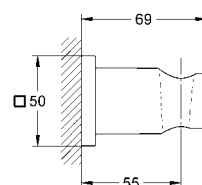

27 075 000 4005176833090 chrome 29.37

**Rainshower®
Wall hand Shower holder**
not adjustable
GROHE StarLight® chrome finish
with square escutcheon