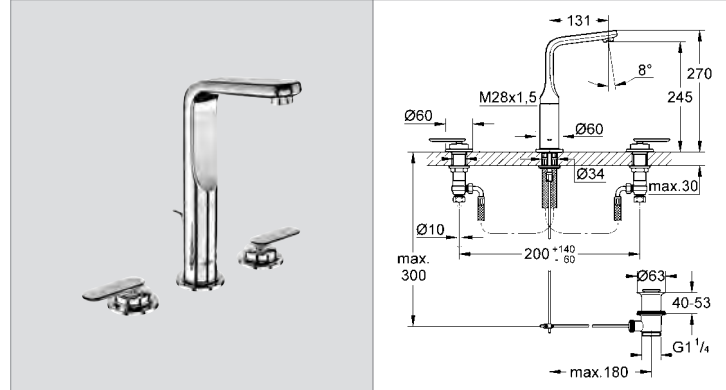

20 180 000   **4005176860980**   **chrome**   **643.36**
20 180 KSO   **4005176873287**   **velvet black**   **1,045.46**
20 180 LSO   **4005176873072**   **moon white**   **1,048.96**

Veris
Three-hole basin mixer 1/2"
ceramic headparts 1/2", 90°
GROHE StarLight® chrome finish
pressure-proof, flexible connection hoses
between spout and side valves
swivel spout
SpeedClean mousseur
pop-up waste set 1 1/4"
min recommended pressure 1.0 bar