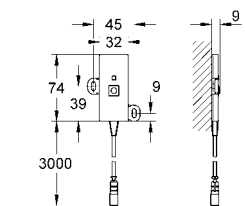

36 356 000	4005176911347		118.88

GROHE F-digital
Transceiver
optional accessory for digital mixing unit