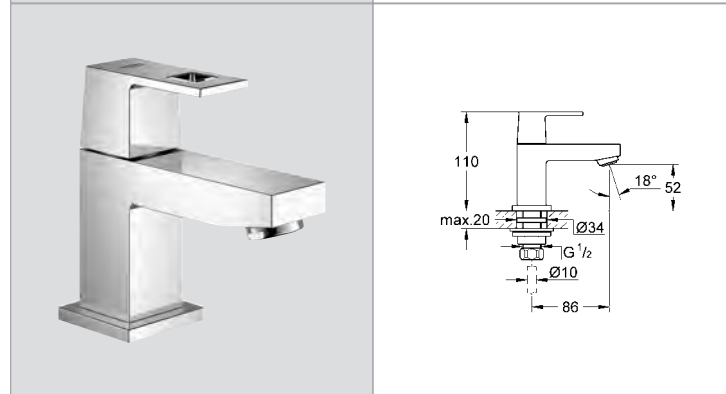

23 137 000 4005176901096 chrome 136.36
Eurocube Pillar tap
monobloc installation
metal lever
ceramic headpart
GROHE StarLight® chrome finish
SpeedClean mousseur
GROHE QuickFix™ Plus installation system
union nut 1/2" x 10.5 mm
min. recommended pressure 1.0 bar