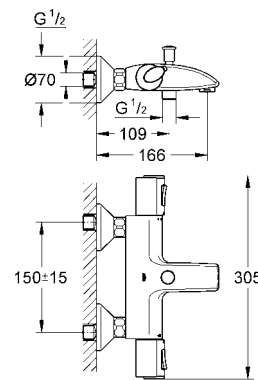

34 146 000	4005176803536	chrome	218.88

Ditto, without s-unions

34 155 000	4005176803642	chrome	275.01

Grohtherm 1000
Thermostatic bath/shower mixer 1/2"
wall mounted
GROHE TurboStat® compact cartridge with wax thermoelement
integrated mixed water shut off
ceramic headpart 1/2", 180°
automatic diverter
volume handle with economy EcoButton
GROHE StarLight® chrome finish
GROHE SafeStop® safety button at 38°C
shower bottom outlet 1/2"
mousseur
built-in non return valves
dirt strainers, S-unions
max. pressure differential 5:1
min. recommended pressure 1.0 bar

34 156 000	4005176803659	chrome	265.73

Ditto, without s-unions

18 370 000	4005176885228	chrome	60.50

Wall Mounted Brackets
1 pair
for exposed 1/2" mixers
includes: wall plate, brass olive, fixing nipple, chrome shroud