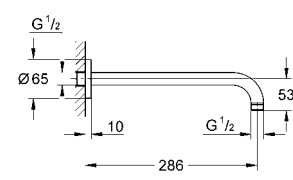

GROHE EUPHORIA HEAD SHOWERS

	Ref.No.	EAN code	Colour	Retail Guide Price (£)
	27 270 000	4005176860331	chrome	52.80
	27 246 00E	4005176890901	chrome	52.80
	27 235 000	4005176854262	chrome	58.04
	27 236 000	4005176854279	chrome	63.29
	28 576 000	4005176274022	chrome	65.04