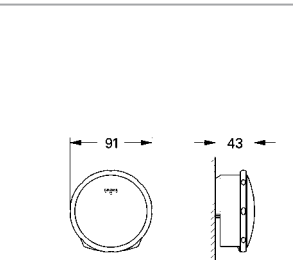

19 952 000	4005176174230	chrome	169.06

Talentofill Inlet, pop-up and waste-system
set for final installation
consisting of:
escutcheon
supply part
waste plug
fixing set
GROHE StarLight® chrome finish