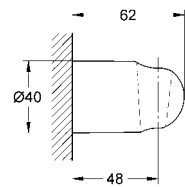

28 605 000	4005176041105	chrome	18.01

Relaxa plus
Wall hand Shower holder
GROHE StarLight® chrome finish