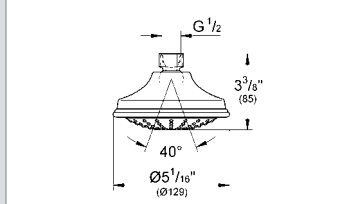

**Euphoria Cosmopolitan 180**  
Head shower set 286 mm  
head shower Euphoria Cosmopolitan (27 492 000)  
Shower arm Rainshower® 286 mm (28 576 000)  
**GROHE DreamSpray®** perfect spray pattern  
**GROHE EcoJoy®** 9.4l flow limiter  
**GROHE StarLight®** chrome finish  
**SpeedClean** anti-limescale system