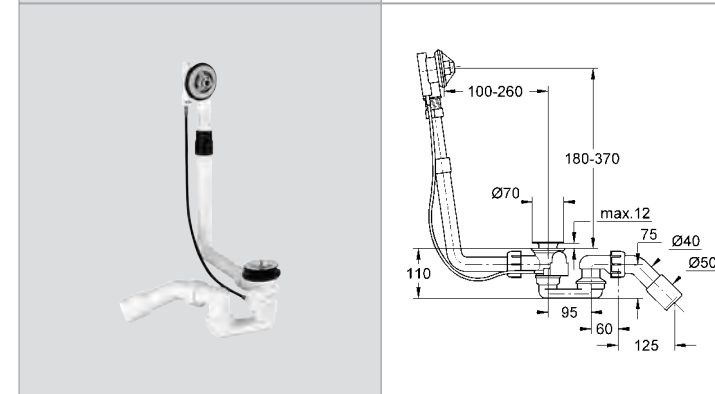

|            |               |  |       |
|------------|---------------|--|-------|
| 28 939 000 | 4005176209161 |  | 81.66 |
|------------|---------------|--|-------|

**Talento**  
**Pop-up bath waste and overflow**  
set for normal bath  
and deep shower trays  
with bowden cable  
bottle trap  
45° waste elbow  
for use with trim set 19 025