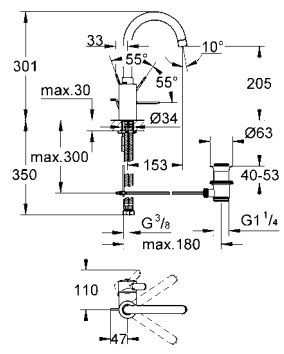

GROHE EUROSMART COSMOPOLITAN

Ref.No. EAN code Colour Retail Guide Price (£)

32 830 000 4005176874666 **chrome 200.18**
Eurosmart Cosmopolitan
Single-lever **Basin mixer 1/2"**
monobloc installation
GROHE SilkMove® 35 mm ceramic cartridge
GROHE StarLight® chrome finish
swivel tubular spout with stop limiter
mousseur
flexible connection hoses
pop-up waste set 1 1/4"
GROHE QuickFix® installation system
covered lever fixing
optional temperature limiter ref. no. 46 375 000
min. recommended pressure 1.0 bar