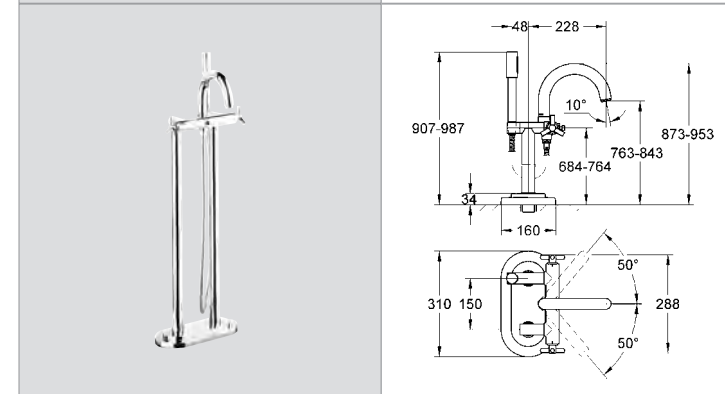

25 044 000 **4005176237324** **chrome** **1,370.63**

Atrio Bath / shower mixer 1/2"
floor-mounted installation
with high pillar unions (765 mm)
ceramic headparts 1/2" - 90°
automatic diverter: bath/shower
swivel tubular spout with mousseur and stop limiter
integrated non-return valve
in the shower outlet 1/2"
Sena handshower, with shower holder
shower hose 1500 mm
protected against backflow, with Ypsilon handle
must be used with
45 473 000 floor installation plate
GROHE StarLight® chrome finish
min. recommended pressure 1.0 bar