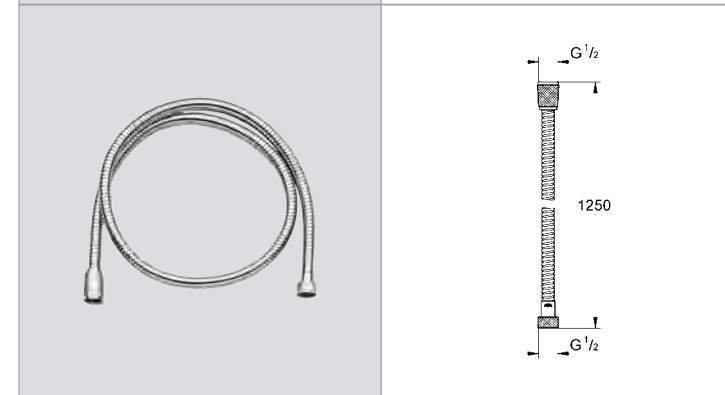

28 142 000 4005176601330 chrome 48.42
Relexa
Metal hose
1250 mm, 1/2" x 1/2" x 7 mm bore
Longlife, **For heavy duty applications**
GROHE StarLight® chrome finish
28 143 KS0 4005176842252 velvet black 103.85
28 143 000 4005176601347 chrome 54.19
28 143 LS0 4005176842269 moon white 81.12
ditto, 1500 mm