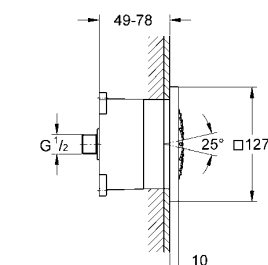

27 251 000 4005176856327 chrome 83.40

**Rainshower® F-Series 5"
Side shower 1 spray**
Normal
including concealed body
127 x 127 mm
GROHE DreamSpray® perfect spray pattern
flow straightener with ball joint
(± 12.5° rotatable)
GROHE FlowBalance flow regulating screw
connection thread 1/2"
SpeedClean anti-limescale system
GROHE StarLight® chrome finish