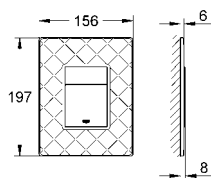

**Skate Cosmopolitan WC wall plate**  
with leather surface, quilted  
for dual flush or start & stop actuation  
for pneumatic drop valve AV1  
for vertical and horizontal installation  
156 x 197 mm  
not suitable for flushing cistern 6 l  
not suitable for GROHE Fresh