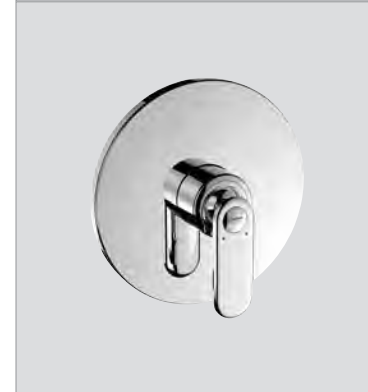

19 367 000	4005176861192	chrome	297.20
19 367 KSO	4005176873386	velvet black	347.90
19 367 LSO	4005176873379	moon white	347.90

Veris
Single-lever shower mixer trim
without concealed body
set for final installation for
35 501 000
GROHE StarLight® chrome finish
escutcheon- and shaft-sealing
metal escutcheon
covered coupling