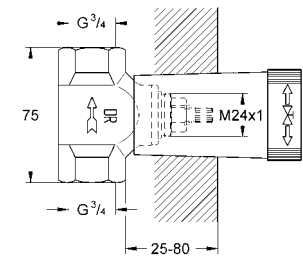

29 813 000	4005176062735	chrome	67.30

Sinfonia
Concealed stop valve 3/4"
pre-assembled ceramic headpart 3/4"
90°
threaded union 3/4"
installation depth adjustable
25 - 80 mm
DR-brass
min recommended pressure 1.0 bar