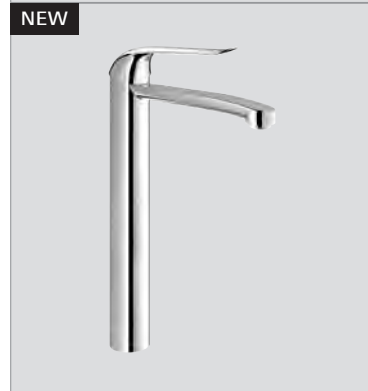

30 209 000 4005176927843 **chrome** **221.66**

Euroeco Special Basin mixer 1/2"
medium spout
monobloc installation
GROHE SilkMove® 35 mm ceramic cartridge
GROHE StarLight® chrome finish
adjustable flow rate limiter
swivel tubular spout
swivel area 140°
special lever 170 mm
laminar flow straightener 5.7 l/min.
temperature limiter
flexible connection hoses
rapid installation system