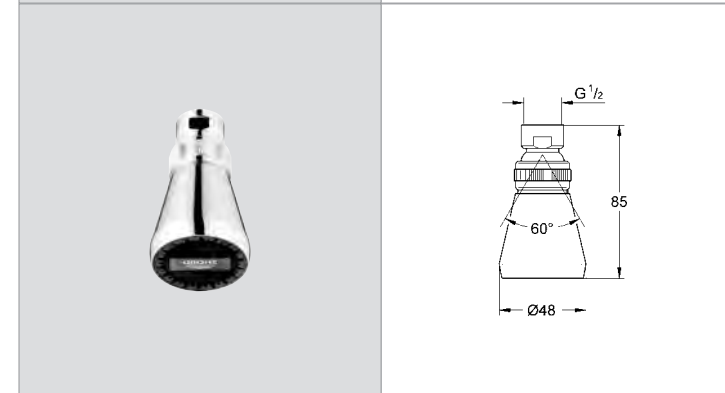

28 094 000 4005176601132 **chrome** 40.04
Relexa
with ball joint
1/2" connection
GROHE StarLight® chrome finish
adjustable flow rate
without shower arm
min. recommended pressure 1.0 bar