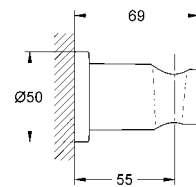

27 074 000 4005176833083 chrome 29.37

Rainshower®
Wall hand Shower holder
not adjustable
with round escutcheon
GROHE StarLight® chrome finish