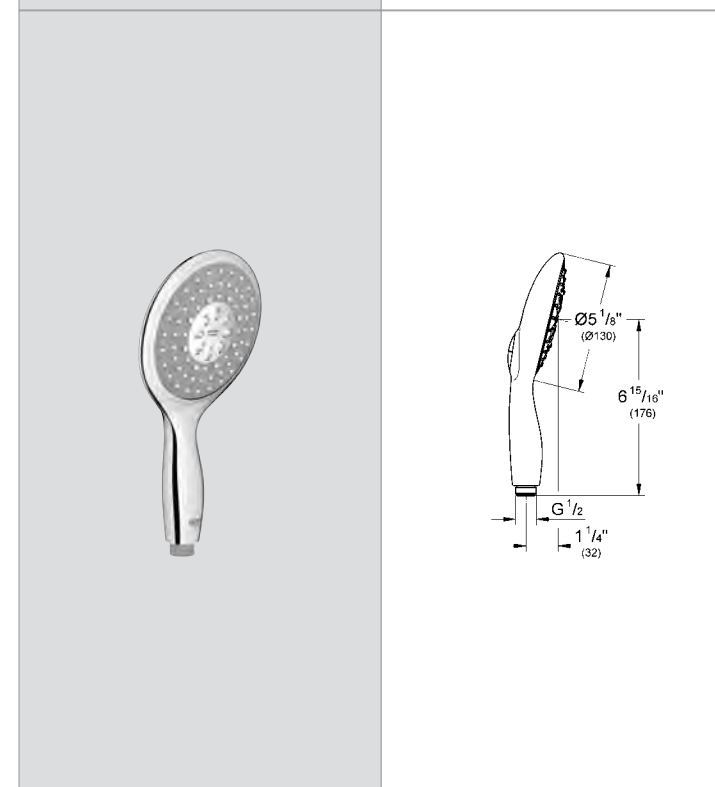

27 672 000	4005176905735	chrome	83.40
27 672 DR0	4005176936838	chrome/ limestone	89.50
27 672 HF0	4005176936814	chrome/fired clay	89.50
27 672 TN0	4005176936807	chrome/ misty slate	89.50
27 672 XH0	4005176936791	chrome/ frosted granite	89.50
27 672 MW0	4005176936784	chrome/ sheer marble	89.50
27 672 PV0	4005176936821	chrome/natural sandstone	89.50

Power&Soul® 130
Hand Shower 4+ sprays
GROHE Rain O², Rain, Bokoma Spray™, Jet
GROHE One-click showering
spray selection via push of a button
GROHE DreamSpray® perfect spray pattern
GROHE StarLight® chrome finish
SpeedClean anti-limescale system
Inner WaterGuide for a longer life
Universal Mounting System. Fitting all
standard shower hoses
min. recommended pressure 1.0 bar