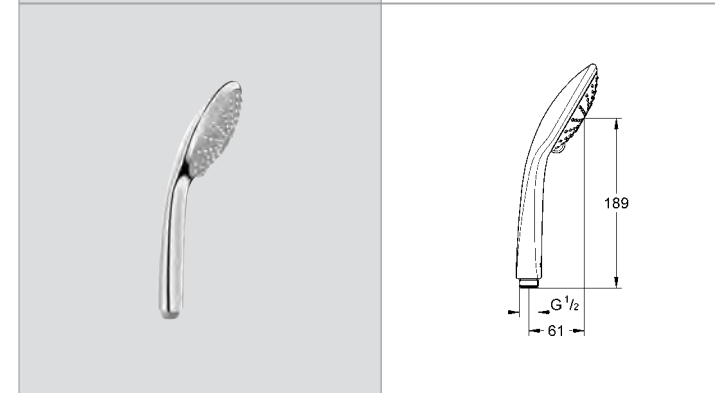

27 221 000	4005176854125	chrome	47.73

Euphoria
Hand shower 3 sprays
Rain / Massage
Smart Rain
GROHE DreamSpray®
GROHE SprayDimmer (Stepless flow rate reduction)
GROHE CoolTouch®
GROHE StarLight® chrome finish
SpeedClean anti-limescale system
Inner WaterGuide for a longer life
min recommended pressure 1.0 bar