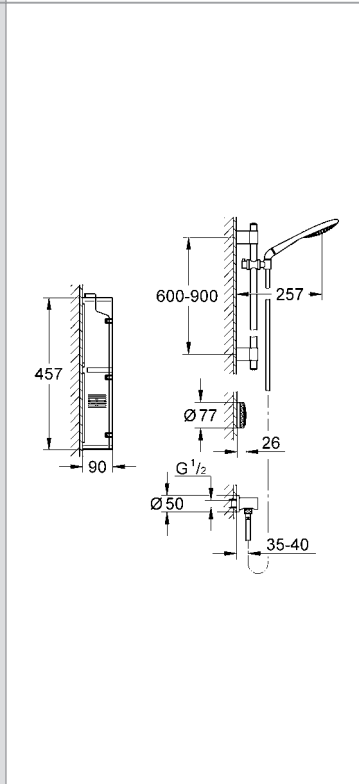

Rainshower Solo F-Digital Shower set
including digital thermostat unit
Digital Controller - intuitive multifunctional operating unit
- Wireless technology
- Temperature and flow control
- Pause-function
- Memory function
- LED ring incl. warming-up function: visual feedback when preferred temperature is reached
digital thermostat unit (concealed body)
- warm/cold-supplies 1/2"
- 1 outlet 1/2"
- with pump and build-in power supply 110-240 V / operating voltage 24 V / cable length 400m
Rainshower Solo shower set (27273001)
Rainshower® wall union 1/2" (27 057 000)
transceiver unit for Digital Controller and Digital thermostat unit incl. cable 3 m
GROHE TurboStat® digital controlled compact cartridge with wax thermoelement default setting configurable during installation
- automatic safety shut-off after 20 min
- GROHE SafeStop at 38°C
GROHE StarLight® chrome finish
GROHE EcoJoy® technology for less water and perfect flow
recommended pressure 0.1 - 1.0 bar

Ref.No.	EAN code	Colour	Retail Guide Price (£)
36 305 000	4005176894749	chrome	1,047.21