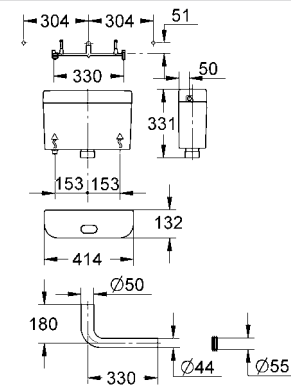

37 945 SH0	4005176256387	alpine white	62.94

Adagio
Concealed cistern, 6 l
bottom inlet
ABS flush pipe 180 mm x 320 mm
rubber inlet pan connector
min. recommended static pressure 0.2 bar
Flush can be set to 4.5ltr, this is not reversible
- without air buttons 37 761 / 37 768 / 38 488 / 38 496 / 38 497 / 38819/ 38820