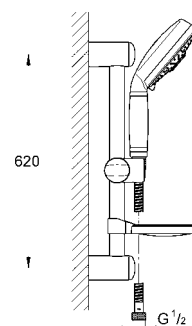

GROHE RAINSHOWER RUSTIC

Ref.No.	EAN code	Colour	Retail Guide Price (£)
27 127 000	4005176835988	chrome	105.42

Rainshower® Rustic 130
Hand shower 3 sprays
Rain / Jet / Pure
SpeedClean anti-limescale system
GROHE StarLight® chrome finish
GROHE DreamSpray® perfect spray pattern
Inner WaterGuide for a longer life
min. recommended pressure 1.0 bar

27 139 000	4005176836688	chrome	186.19

Rainshower® Rustic 130
Shower rail set 3 sprays
shower rail, 600 mm (28 666 000)
hand shower Rustic 130 (27 127 000)
shower hose 1750 mm (28 410 000)
soap dish
Twistfree to prevent hose from twisting
GROHE StarLight® chrome finish
GROHE DreamSpray® perfect spray pattern
Inner WaterGuide for a longer life
SpeedClean anti-limescale system
min. recommended pressure 1.0 bar

GROHE RAINSHOWER ICON

Ref.No.	EAN code	Colour	Retail Guide Price (£)
27 276 000	4005176861437	chrome	94.05
27 276 LS0	4005176861451	moon white/ eco green	94.05

Rainshower® Icon 150
Hand shower 2 sprays
Rain, SmartRain
Eco function (reduction of flow rate)
GROHE EcoJoy® technology for less water and perfect flow
Elbow adapter for the combination of handshowers with shower sets
GROHE DreamSpray® perfect spray pattern
GROHE StarLight® chrome finish
SpeedClean anti-limescale system
Inner WaterGuide for a longer life
Universal Mounting System. Fitting all standard shower hoses
min recommended pressure 1.0 bar

27 283 000	4005176861444	chrome	94.05
27 283 LS0	4005176861468	moon white/ eco green	94.05

Ditto, with GROHE EcoJoy® 9.5 l/min flow limiter