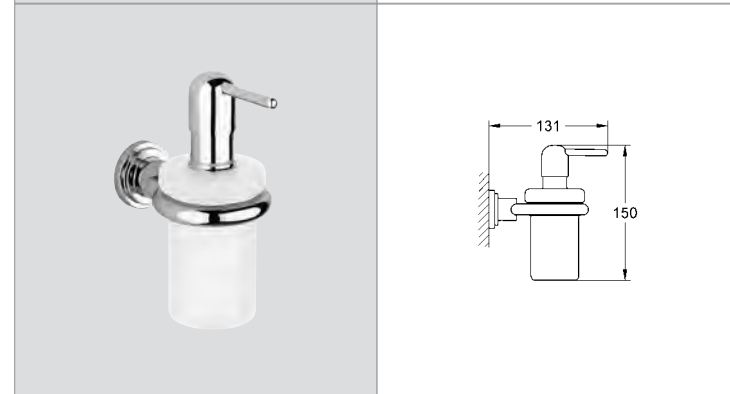

40 306 000	4005176237133	chrome	136.01

Atrio
Soap dispenser
GROHE StarLight® chrome finish