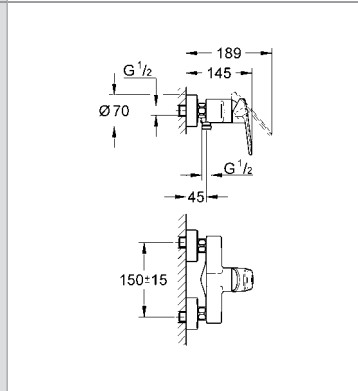

33 577 002	4005176866074	chrome	192.31

Europlus
Single-lever shower mixer 1/2"
wall mounted
metal lever
GROHE SilkMove® 46 mm ceramic cartridge
GROHE StarLight® chrome finish
adjustable flow rate limiter
shower bottom outlet 1/2" with
integrated non return-valve
S-unions
temperature limiter
protected against backflow
without shower set
min recommended pressure 1.0 bar