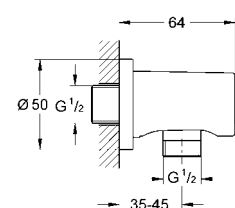

27 076 000 4005176833106 chrome 45.80

**Rainshower®
Shower outlet elbow**
male thread
with square escutcheon
GROHE StarLight® chrome finish
protected against backflow