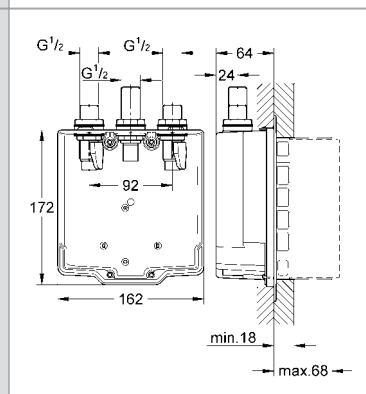

36 322 000 4005176896569 **chrome** **121.68**
Eurosmart Cosmopolitan T
Concealed mounting box
with mixture
wall installation
with adhesive flange for sealing the wall
2 stop valves
non-return valve
GROHE EcoJoy® technology for
less water and perfect flow