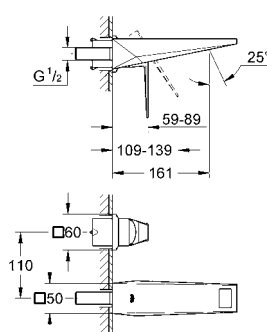

GROHE ALLURE BRILLIANT

Ref.No. EAN code Colour Retail Guide Price (£)

19 781 000 4005176898822
Allure Brilliant
2-hole basin mixer
wall mounted
without concealed body
set for final installation 23200000
GROHE StarLight® chrome finish
GROHE EcoJoy® technology for less water and perfect flow
flow limiter 5 l/min.
spout with integrated mousseur
projection 161 mm
centre distance 110 mm
min recommended pressure 1.0 bar

19 783 000 4005176898846 **chrome** **643.36**

Ditto, projection 210 mm

23 200 000 4005176908354 **217.66**