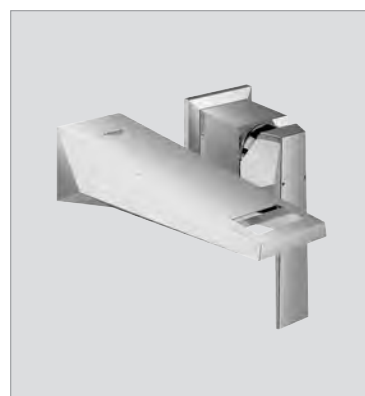

GROHE ALLURE BRILLIANT

Ref.No. EAN code Colour Retail Guide Price (£)

19 781 000 4005176898822
Allure Brilliant
2-hole basin mixer
wall mounted
without concealed body
set for final installation 23200000
GROHE StarLight® chrome finish
GROHE EcoJoy® technology for less water and perfect flow
flow limiter 5 l/min.
spout with integrated mousseur
projection 161 mm
centre distance 110 mm
min recommended pressure 1.0 bar

19 783 000 4005176898846 **chrome** **643.36**

Ditto, projection 210 mm

23 200 000 4005176908354 **217.66**