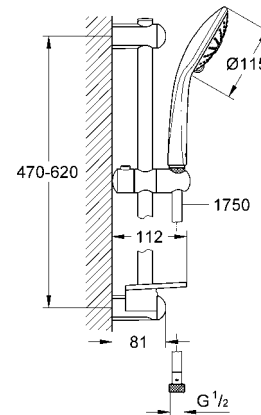

27 225 001 4005176899508 chrome 86.19

Ditto, 900 mm shower rail

27 231 001 4005176899553 chrome 82.69

Euphoria 110 Massage
Shower rail set 3 sprays
hand shower Massage (27 221 000)
shower rail, 600 mm (27 499 000)
Silverflex shower hose 1750 mm (28 388 000)
GROHE EasyReach™ tray (27 596 000)
GROHE DreamSpray® perfect spray pattern
GROHE SprayDimmer (Stepless flow rate reduction)
GROHE CoolTouch®
GROHE StarLight® chrome finish
SpeedClean anti-limescale system
Inner WaterGuide for a longer life
min. recommended pressure 1.0 bar