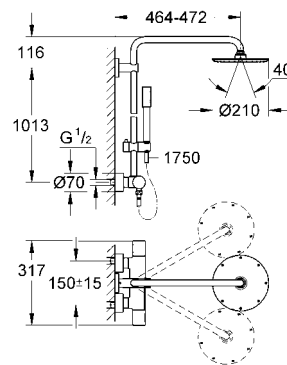

Rainshower® System 210
Shower system with thermostat for wall mounting
exposed thermostatic shower
with Aquadimmer function
allows change between:
head shower Rainshower modern 210
(28 368 000)
horizontal swivable 450 mm projection shower arm
with ball joint, rotation angle $\pm 20^\circ$
hand shower Sena Stick (28 034 000)
adjustable in height with gliding element
(12 140 000)
metal shower hose 1750 mm (27 178 000)
GROHE StarLight® chrome finish
GROHE TurboStat® compact cartridge
with wax thermoelement
GROHE DreamSpray® perfect spray pattern
GROHE CoolTouch® prevents scalding from hot surfaces
SpeedClean anti-limescale system
Inner WaterGuide for a longer life
max. pressure differential 5:1
min. recommended pressure 1.0 bar