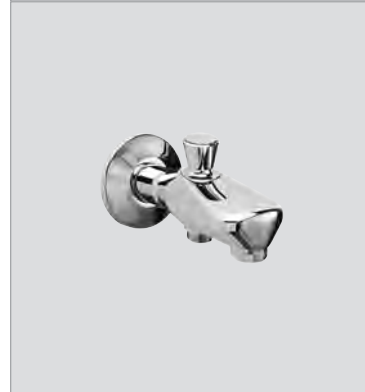

13 435 000	4005176005251	chrome	206.66

Bath spout 3/4"
wall mounted
mousseur
automatic diverter: bath/shower
shower connection 1/2"
female thread 3/4"
projection 140 mm
min. recommended pressure 1.0 bar
GROHE StarLight® chrome finish