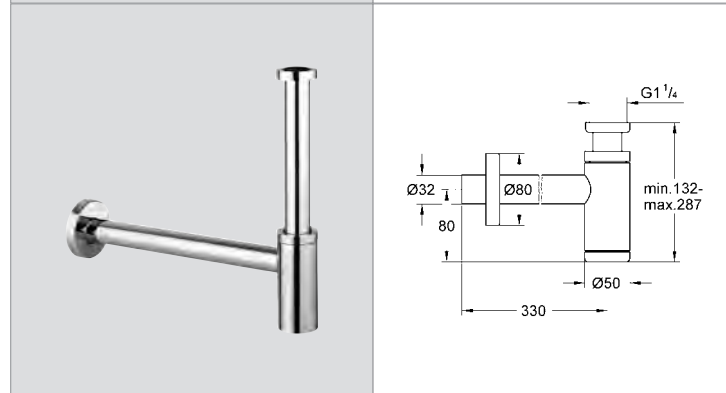

28 912 000 4005176266751 chrome 189.69
Bottle trap, 1 1/4"
for basins
brass
(screw-top for cleaning)
large sliding escutcheon
GROHE StarLight® chrome finish