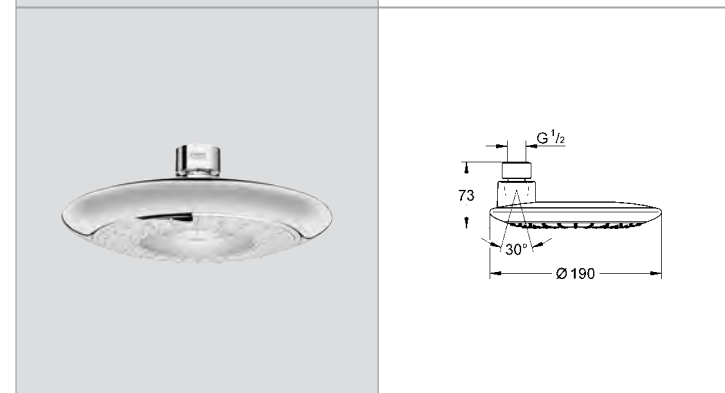

27 437 000 4005176880476 **chrome 198.43**
Rainshower® Icon 190
Head shower 1 spray
Rain
chrome plated spray plate
Ball joint +/- 15° rotatable
connection thread 1/2"
GROHE DreamSpray® perfect spray pattern
GROHE StarLight® chrome finish
SpeedClean anti-limescale system
min. recommended pressure 1.0 bar