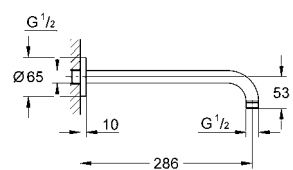

28 576 000 4005176274022 chrome 65.04

Rainshower®
Shower arm 286 mm
connection thread 1/2"
GROHE StarLight® chrome finish
can be used for all Rainshower head
showers except Rainshower Jumbo