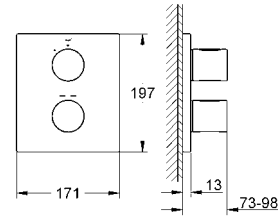

GROHE GROHTHERM 3000 COSMOPOLITAN

Ref.No.	EAN code	Colour	Retail Guide Price (£)
19 568 000	4005176895371	chrome	289.45
19 568 KSO	4005176895388	velvet black	433.15
19 568 LSO	4005176895395	moon white	433.15

Grohtherm 3000 Cosmopolitan
Thermostatic shower mixer
without concealed body
set for final installation for
GROHE Rapido T 35 500 000 / 35 050 000
TMV2 compliant when used with 35 050 000
GROHE StarLight® chrome finish
GROHE SafeStop safety button at 38°C
volume handle with **GROHE EcoButton**
(economy button with individually
adjustable economy stop)
ceramic headpart 1/2", 180°