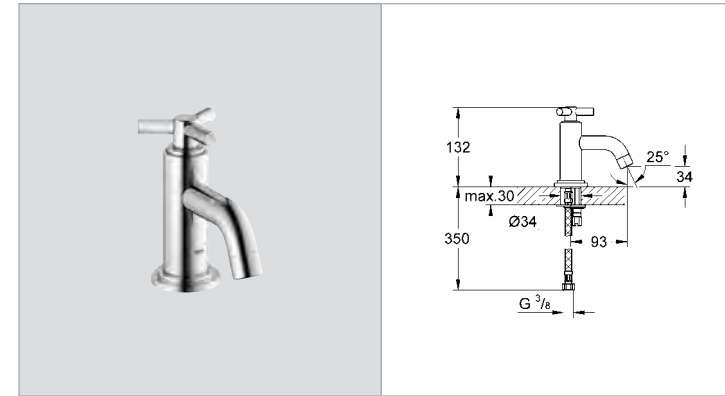

# GROHE ATRIO YPSILON

Ref.No. EAN code Colour Retail Guide Price (£)

**20 021 000** **4005176286957** **chrome** **210.67**

**Atrio Basin tap 1/2"**  
fixed spout  
mousseur  
headpart 1/2" - 90°  
flexible connection hoses  
rapid installation system  
with Ypsilon handle  
**GROHE StarLight®** chrome finish  
min. recommended pressure 1.0 bar