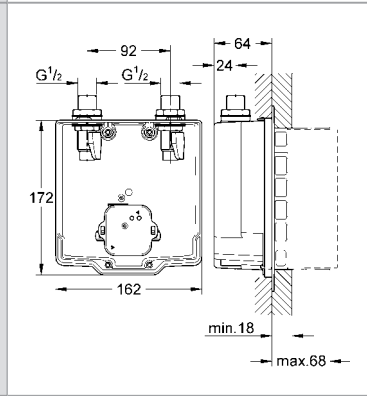

Eurosmart Cosmopolitan E
Concealed mounting box
with mixture
wall installation
suitable for IR-sets for final installation
2 stop valves
housing with mixing device
non-return valve
connection housing for power supply
GROHE EcoJoy® technology for
less water and perfect flow