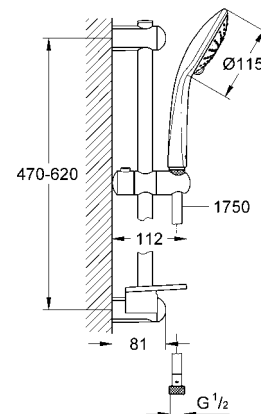

27 230 001 4005176899546 chrome 75.70

Euphoria 110 Duo
Shower rail set 2 sprays
hand shower Duo (27 220 000)
shower rail, 600 mm (27 499 000)
Silverflex shower hose 1750 mm (28 388 000)
GROHE EasyReach™ tray (27 596 000)
GROHE QuickFix® (variable distance between wall shower holders for adaption to existing drillings)
GROHE DreamSpray® perfect spray pattern
GROHE SprayDimmer (Stepless flow rate reduction)
GROHE CoolTouch®
GROHE StarLight® chrome finish
Inner WaterGuide for a longer life
SpeedClean anti-limescale system
min. recommended pressure 1.0 bar