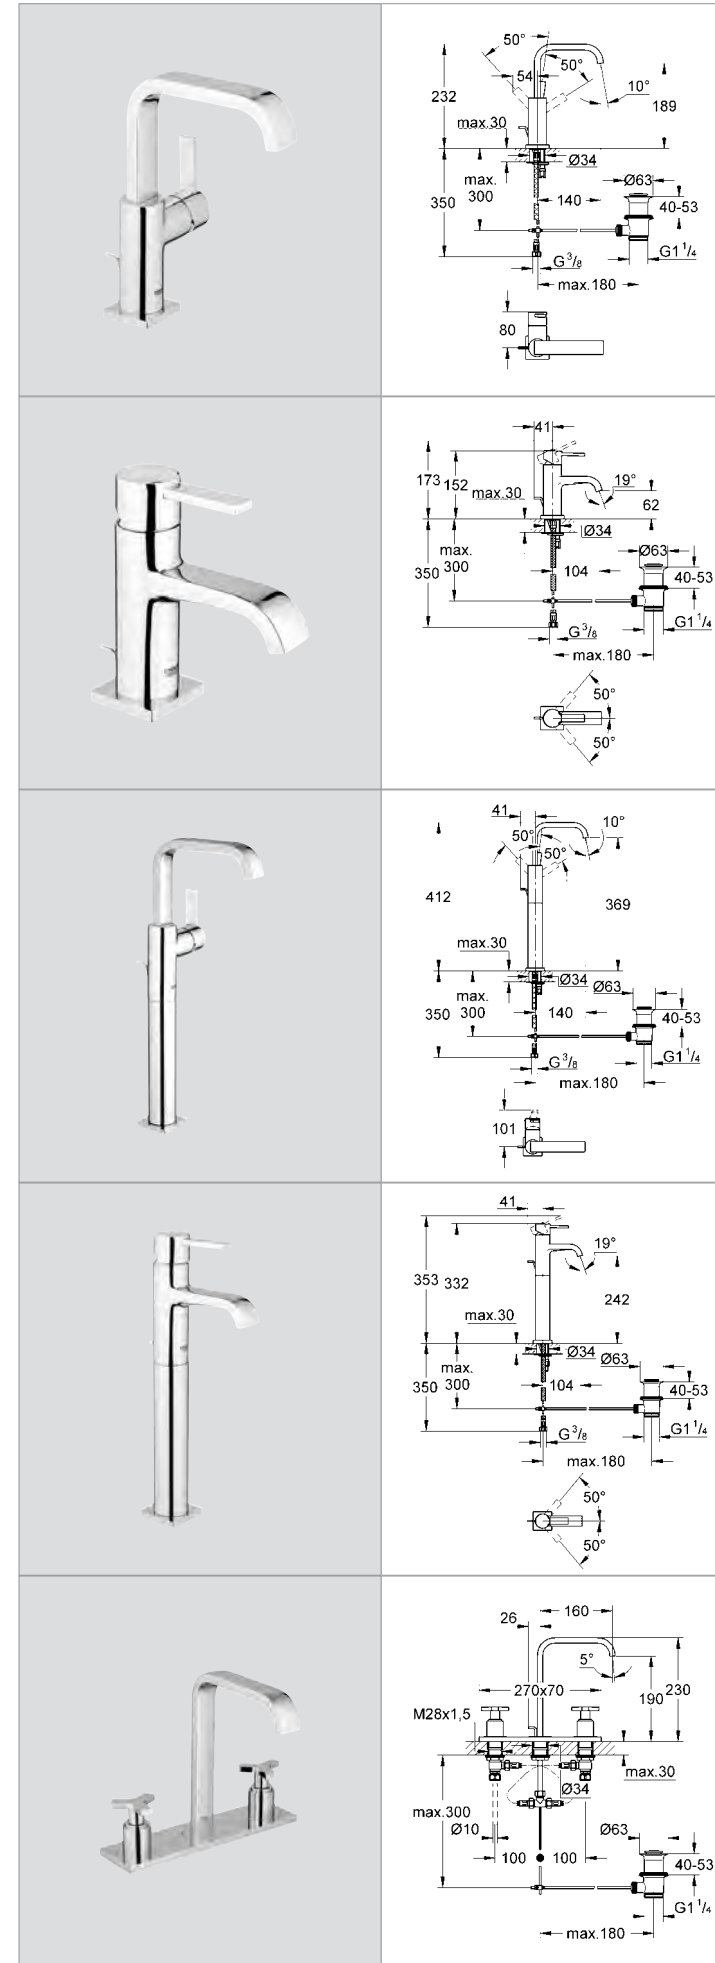

Ref.No.	EAN code	Colour	Retail Guide Price (£)
32 146 000	4005176821622	chrome	442.31
Allure Basin mixer 1/2" monobloc installation 28 mm ceramic cartridge with GROHE SilkMove® GROHE StarLight® chrome finish mousseur pop-up waste set 1 1/4" flexible connection hoses rapid installation system 6.0 l/min flow rate min. recommended pressure 1.0 bar			
23 076 000	4005176890505	chrome	400.35
ditto, Smooth Body Version			
32 757 000	4005176870897	chrome	400.35
Allure Basin mixer 1/2" monobloc installation 28 mm ceramic cartridge with GROHE SilkMove® GROHE StarLight® chrome finish pop-up waste set 1 1/4" flexible connection hoses rapid installation system GROHE EcoJoy® technology for less water and perfect flow 6.0 l/min flow rate mousseur min. recommended pressure 1.0 bar			
32 249 000	4005176832383	chrome	559.44
Allure Basin mixer 1/2" for free-standing basins monobloc installation 28 mm ceramic cartridge with GROHE SilkMove® GROHE StarLight® chrome finish mousseur pop-up waste set 1 1/4" flexible connection hoses rapid installation system 6.0 l/min flow rate min. recommended pressure 1.0 bar			
32 760 000	4005176870927	chrome	559.44
Allure Basin mixer 1/2" for free-standing basins monobloc installation 28 mm ceramic cartridge with GROHE SilkMove® GROHE EcoJoy® technology for less water and perfect flow GROHE StarLight® chrome finish mousseur pop-up waste set 1 1/4" flexible connection hoses rapid installation system min. recommended pressure 1.0 bar			
20 143 000	4005176832581	chrome	527.97
Allure Three-hole basin mixer 1/2" with metal plate ceramic headpart 1/2", 180° spout with mousseur GROHE StarLight® chrome finish pressure-proof, flexible connection hoses between spout and side valves pop-up waste set 1 1/4" flow limiter 8 l/min ceramic headparts 1/2", 180° Carbodur® headpart min. recommended pressure 1.0 bar