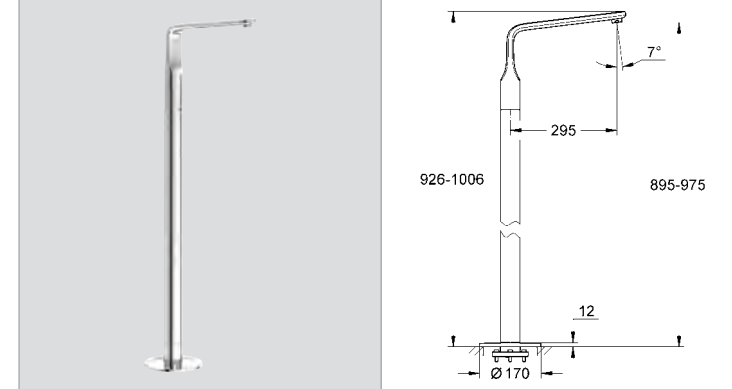

13 245 000   **4005176870163**   **chrome**   **1,124.13**

Veris
Bath spout
floor-mounted
set for final installation for
45 984 000
without roughing-in-set
spout with mousseur
projection 295 mm
total height 1037 mm
GROHE StarLight® chrome finish
min. recommended pressure 1.0 bar