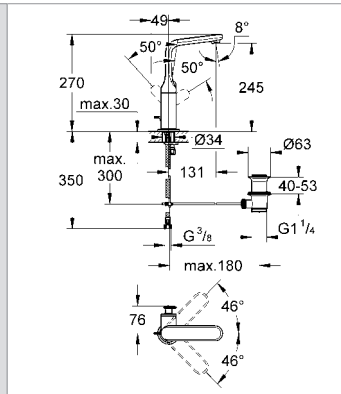

Accessories / Actuators

Ref.No.	EAN code	Colour	Retail Guide Price (£)
32 184 000	4005176860379	chrome	559.44
32 184 KS0	4005176873041	velvet black	868.58
32 184 LS0	4005176873034	moon white	863.64

Veris
Basin mixer 1/2"
monobloc installation
28 mm ceramic cartridge
with GROHE SilkMove®
GROHE StarLight® chrome finish
swivel spout
SpeedClean mousseur
pop-up waste set 1 1/4"
flexible connection hoses
min recommended pressure 1.0 bar

32 187 000	4005176860904	chrome	526.23

ditto, Smooth Body Version