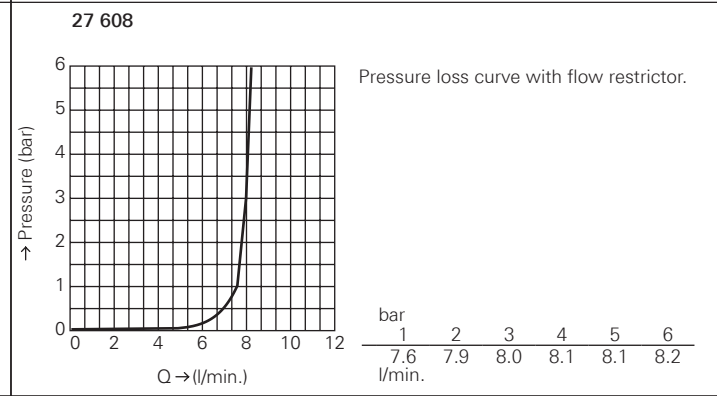

GROHE FLOW CHARTS

GROHE FLOW CHARTS