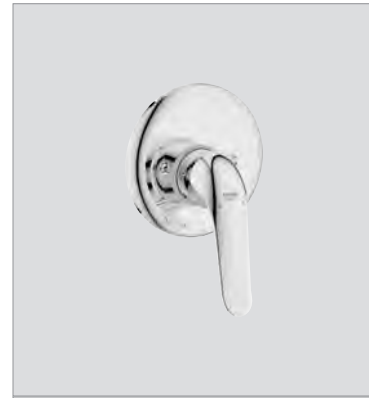

GROHE EUROECO SPECIAL

Ref.No.	EAN code	Colour	Retail Guide Price (£)

32 784 000 4005176871849 **chrome** **103.85**

Euroeco Special Single-lever shower mixer trim without concealed body
set for final installation for 35 501 000
GROHE StarLight® chrome finish
metal lever, lever length 120 mm
escutcheon- and shaft-sealing
metal escutcheon
screwed
temperature limiter