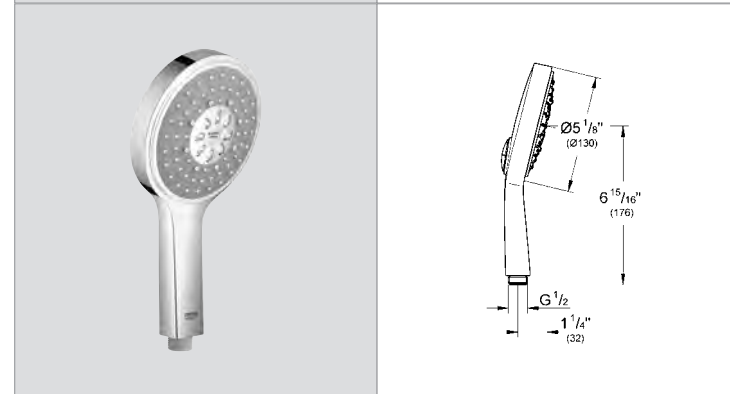

27 663 000 4005176905452 chrome 105.42

Power&Soul® Cosmopolitan 130
Hand Shower 4+ sprays
GROHE Rain O², Rain, Bokoma Spray™, Jet
GROHE One-click showering
spray selection via push of a button
GROHE DreamSpray® perfect spray pattern
GROHE StarLight® chrome finish
SpeedClean anti-limescale system
Inner WaterGuide for a longer life
min. recommended pressure 1.0 bar

27 664 000 4005176905469 chrome 105.42
Ditto, with GROHE EcoJoy 9.5 l/min. flow limiter