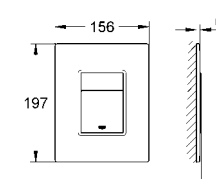

38 845 LSO	4005176878336	moon white chrome/ daVinci satin	222.03
38 845 MFO	4005176878619		222.03
38 845 BSO	4005176878350	chrome/titanium velvet black	222.03
38 845 KSO	4005176878343		222.03

Skate Cosmopolitan WC wall plate
for dual flush or start & stop actuation
for pneumatic drop valve AV1
for vertical and horizontal installation
156 x 197 mm
made of security glass
fixing frame with mounting-set
not suitable for GROHE Fresh