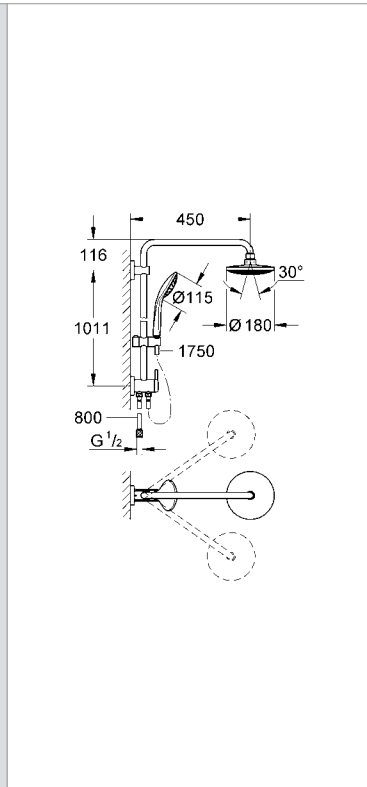

GROHE EUPHORIA SHOWER SYSTEMS

Ref.No.	EAN code	Colour	Retail Guide Price (£)

27 616 000   **4005176896347**   **chrome**   **482.52**

Euphoria System 180
Shower system with diverter for wall mounting
horizontal swivable 450 mm projection shower arm
change between hand and head shower by using the diverter
head shower Euphoria Cosmopolitan 180 mm (27 491 000)
spray pattern Rain
with ball joint, rotation angle ± 15°
hand shower Euphoria 110 Massage (27 221 000)
adjustable in height with gliding element (12 140 000)
Silverflex shower hose 1750 mm (28 388 000)
GROHE DreamSpray® perfect spray pattern
GROHE StarLight® chrome finish
GROHE CoolTouch®
SpeedClean anti-limescale system
min. recommended pressure 1.0 bar

27 421 001   **4005176896323**   **chrome**   **482.52**
Ditto, with **GROHE EcoJoy®** 9.5 l/min. flow limiter

27 297 001   **4005176896309**   **chrome**   **472.03**
Ditto, with 390mm shower arm