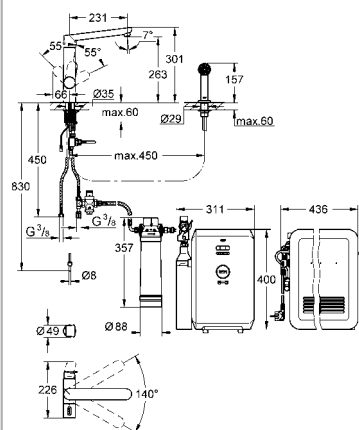

GROHE BLUE® CHILLED AND SPARKLING

Ref.No.	EAN code	Colour	Retail Guide Price (€)
31 355 001	4005176988073	chrome	2,264.70
31 355 DC1	4005176988080	supersteel	2,387.43

GROHE Blue® K7 Chilled and Sparkling Starter kit
consisting of:
GROHE Blue® K7 single-lever sink mixer with filter function and **SpeedClean** side spray
two hole installation
separate handle for 3 types of filtered and chilled table water
still, medium, sparkling
headpart 1/2"
GROHE SilkMove® 35 mm ceramic cartridge
adjustable flow rate limiter
GROHE StarLight® chrome finish
swivel cast spout
swivel area 140°
separate inner water ways for filtered and non-filtered water
flexible connection hoses
type of protection IP 55
CE approved
adjustable for 600 litre, 1500 litre or 3000 litre filter cartridges
GROHE Blue Cube
270 Watt cooling unit, 230 V, 50 Hz
GROHE Blue® 600 l filter
GROHE Blue® filter head with flexible adjustment
GROHE Blue® 425gr CO₂-carbonization bottle
Min. recommended pressure 2.0 bar