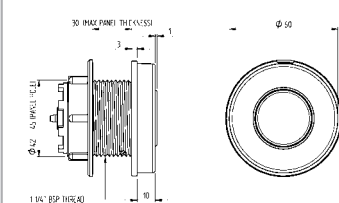

38 819 000	4005176868399	chrome	37.76

Air button
diameter 60 mm
with 750 mm air hose
for panel thickness up to 30 mm
for use with Adagio cistern 37 762 SH / 37 945 SH