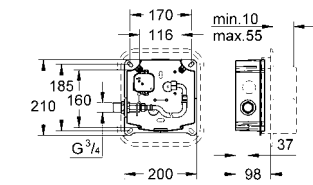

36 242 SD1 4005176929434 stainless steel 799.97
Ditto, spout projection 245 mm

36 241 000 4005176252594 176.58

Europlus E
Concealed mounting box 1/2"
for installation with pre-mixed or cold water
wall installation
suitable for IR-sets for final installation
36 242 SD0
36 243 SD0
stop valve
flexible connection-/flush hose
230 V connecting plug