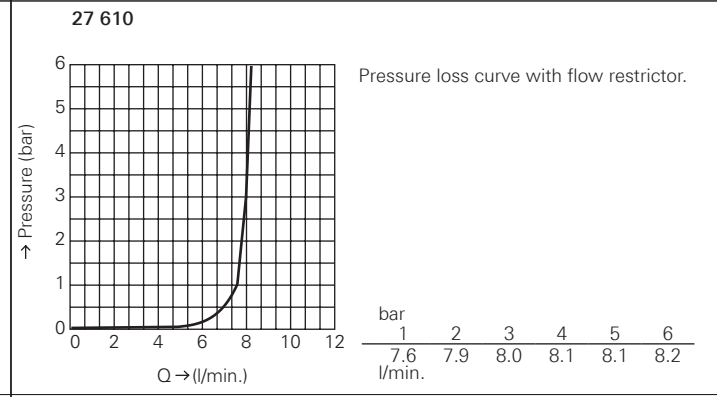

GROHE FLOW CHARTS

GROHE FLOW CHARTS