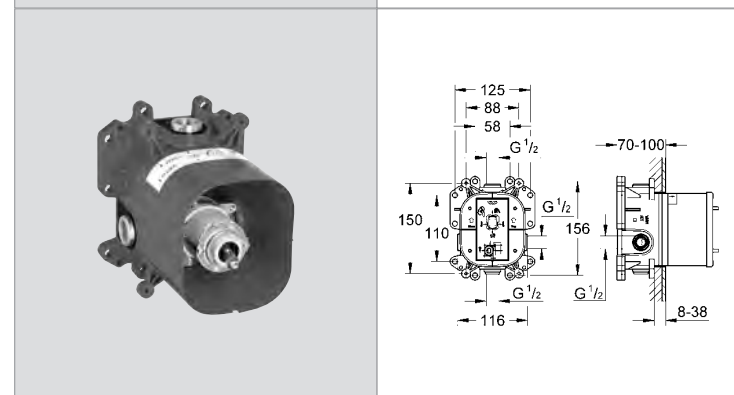

35 501 000 4005176833847 **103.15**
GROHE Rapido E
Universal Single-lever mixer
for concealed installation
without finishing trim set
GROHE SilkMove® 46 mm ceramic cartridge
adjustable flow rate limiter
Balance hot and cold supplies recommended
min. recommended pressure 1.0 bar