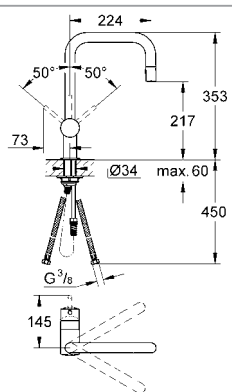

32 322 000	4005176830242	chrome	310.32
32 322 DC0	4005176830259	supersteel	386.37

Minta
Sink mixer 1/2"
monobloc installation
GROHE SilkMove® 46 mm ceramic cartridge
GROHE StarLight® chrome finish
adjustable flow rate limiter
swivel tubular spout, automatic return
integrated non-return valve
flexible connection hoses
rapid installation system
protected against backflow
diverter: mousseur/shower jet
extractable trigger spray Dual integrated
min. recommended pressure 1.0 bar