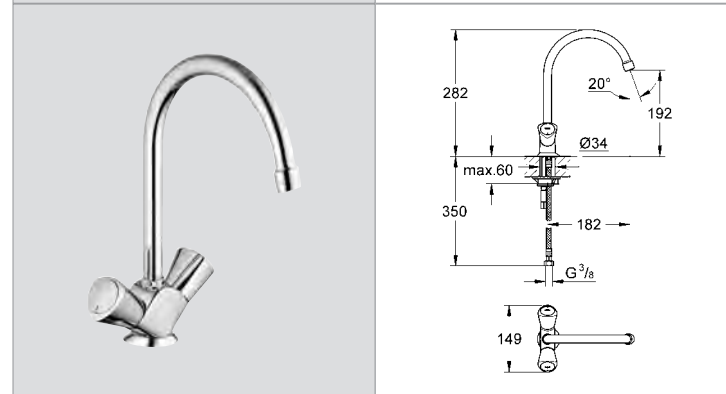

31 819 001 4005176843471 chrome 104.38
Costa S
Sink mixer 1/2"
metal handles
heat-insulated
screwable
Carbodur® headpart
GROHE StarLight® chrome finish
swivel tubular spout
mousseur
flexible connection hoses
min. recommended pressure 1.0 bar