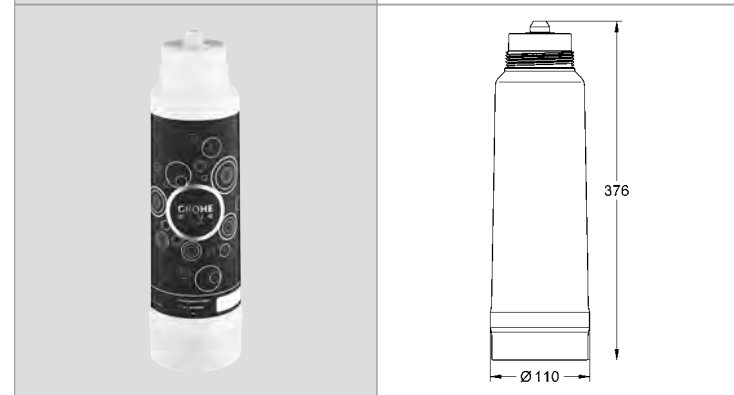

40 430 001 4005176984075
GROHE Blue® Filter
BWT replacement filter for GROHE Blue®
Upto 1500 Liters
4 Stage Filtration