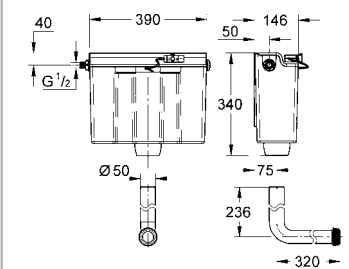

39 055 000 4005176936296 66.71

Concealed flushing cistern
6 l / 3 l
Dual Flush
water supply from left/right or back
insulated against condensation
acoustic group I
fixing brackets
flush pipe
WC inlet connector
without push button actuation
GROHE EcoJoy® technology for less water and perfect flow
min. recommended pressure 0.2 bar