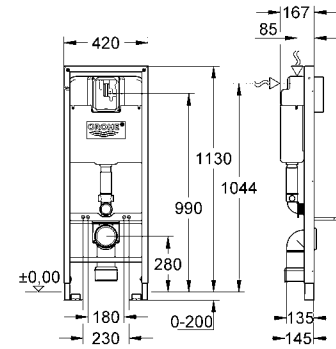

38 675 001	4005176863516		417.84

Rapid SL WC
flushing cistern 6 l
1.13 m installation height
for the disabled
for WC bowls 70 cm projection
for on-the-wall installations or studded walls
powder coated steel frame, self-supporting
for dry-cladding, completely pre-assembled
with fixed connections
for single or series installation
fixing material
TÜV approved
2 WC fixing bolts
fixing device for ceramic
distance of fixing bolts 180/230 mm
outlet bend Ø 80 mm, depth adjustable
reducer Ø 80/100 mm
inlet and outlet connecting set
pneumatic discharge valve offering 3 modes of operation:
dual flush or start/stop or non-interruptible
insulated against condensation
1/2" water supply connection including integrated
angle valve and push fit flexible hose union
without wall plate/actuation