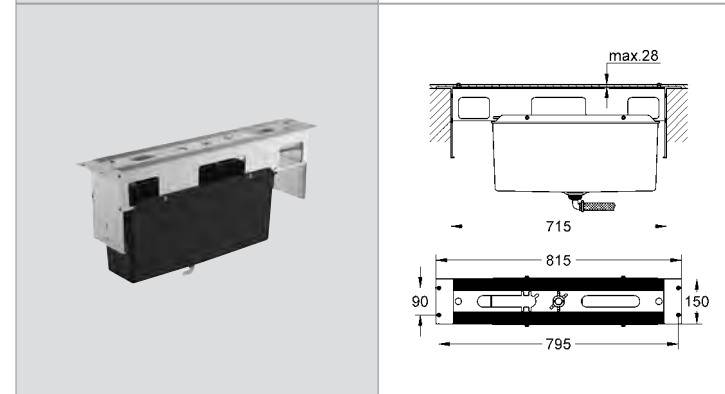

29 037 000 4005176865749 699.31
4/5-hole bath combination (optional) baseframe for installation under tiled surround
base frame
drainage box with
integrated outlet for splash water