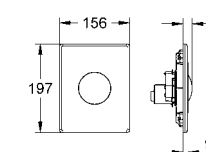

GROHE WALL PLATES, SINGLE FLUSH

Ref.No.	EAN code	Colour	Retail Guide Price (£)
38 672 SD0	4005176296468	stainless steel	94.23

**Skate
Wall plate, stainless steel
for single flush actuation**
for pneumatic drop valve
for use with 38 661 / 38 422
38 528 / 38 525 / 38 526
for vertical and horizontal installation
156 x 197 mm
not suitable for GROHE Fresh