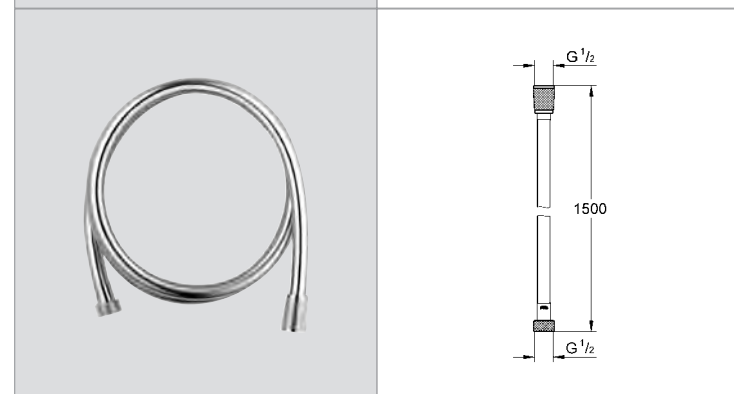

28 364 000 4005176295294 silver 32.70

Shower hose Silverflex
plastic material with smooth surface
flexible, easy cleaning
kink proofing
Rotation cone for **Twistfree** function
1500 mm
1/2" x 1/2"

28 388 000 4005176295362 silver 35.84

ditto, 1750mm