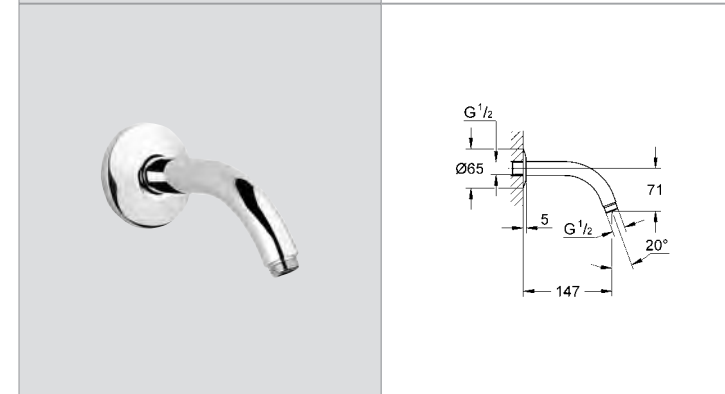

28 541 000 4005176040528 **chrome** 104.54
Relexa
Shower arm 147 mm
connection thread 1/2"
escutcheon
GROHE StarLight® chrome finish