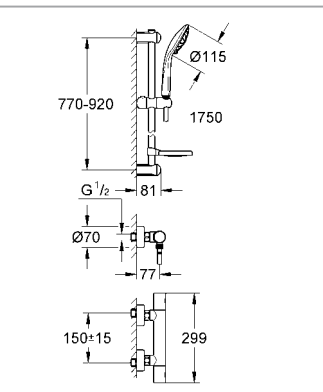

GROHE GROHTHERM 1000 COSMOPOLITAN

Ref.No.	EAN code	Colour	Retail Guide Price (£)
18 153 000	4005176819094	chrome	47.16

Bracket for exposed installation
suitable for wall mounted exposed
shower & bath/shower mixers
150 mm centres

18 121 000	4005176815812	chrome	62.16

Pillar union
GROHE StarLight® chrome finish

34 286 001	4005176899836	chrome	328.67

**Grotherm 1000 Cosmopolitan
Thermostatic shower mixer 1/2"**
consisting of:
Grotherm 1000 Cosmopolitan
thermostat shower mixer (34 065 000)
Euphoria shower set 600mm (27 231 001)
GROHE EcoJoy® technology for
less water and perfect flow
GROHE TurboStat® compact cartridge
with wax thermoelement
GROHE DreamSpray® perfect spray pattern
GROHE CoolTouch®
GROHE StarLight® chrome finish
SpeedClean anti-limescale system
min. recommended pressure 1.0 bar

34 321 001	4005176899843	chrome	339.16

**Grotherm 1000 Cosmopolitan
Thermostatic shower mixer 1/2"**
consisting of:
Grotherm 1000 Cosmopolitan
thermostat shower mixer (34 065 000)
Euphoria shower set 900mm (27 226 000)
GROHE EcoJoy® technology for
less water and perfect flow
GROHE TurboStat® compact cartridge
with wax thermoelement
GROHE DreamSpray® perfect spray pattern
GROHE StarLight® chrome finish
SpeedClean anti-limescale system, **min. recommended pressure 1.0 bar**

GROHTHERM 1000