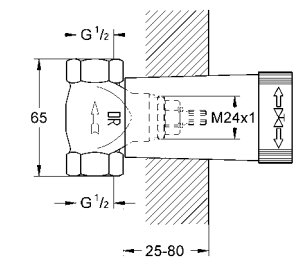

29 811 000	4005176062711		44.23

Concealed stop valve 1/2"
preassembled ceramic headpart 1/2"
180°
threaded union 1/2"
installation depth adjustable
25 - 80 mm
DR-brass
min recommended pressure 1.0 bar