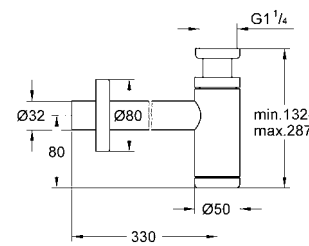

07 182 000	4005176017438	chrome	20.50

Plug for pop-up waste set

Bottle trap, 1 1/4"
for basins
brass
(screw-top for cleaning)
large sliding escutcheon
GROHE StarLight® chrome finish