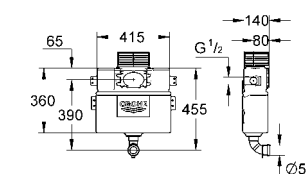

38 422 000	4005176275203		187.94

WC concealed cistern 0.82 m, 6/3 l
dual or single flush
0.82 m installation height
front or top actuation
low noise filling valve
connection from left / right or back
insulated against condensation
415 x 140 x 360 mm
with angle stop valve 1/2" and flush pipe
fixing brackets
protecting block
min. recommended
static pressure 0.2 bar
for use with horizontal plates
without wall plate/actuation
without inlet connector 37 489