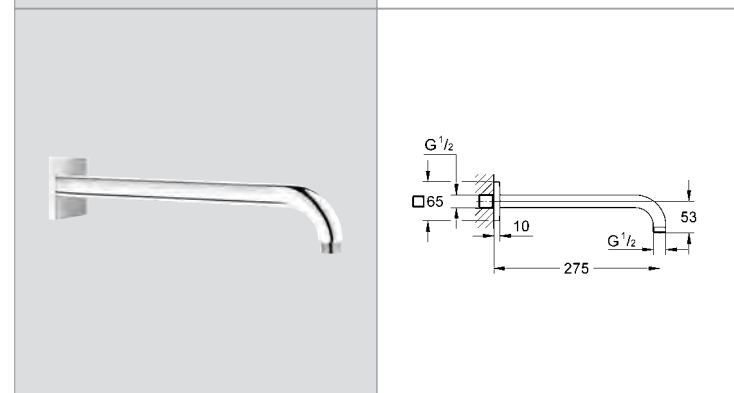

27 488 000 4005176885525 **chrome** **38.47**
Rainshower®
Shower arm 275 mm
metal
connection thread 1/2"
with square escutcheon
can be used for all Rainshower head
showers except Rainshower Jumbo
GROHE StarLight® chrome finish