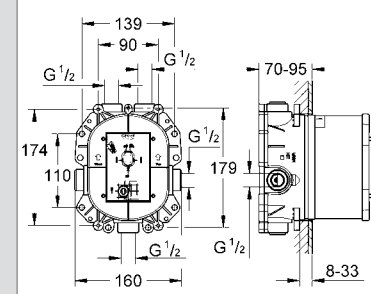

GROHE GROHTHERM 2000 NEW

Ref.No. EAN code Colour Retail Guide Price (£)

34 466 001 4005176926440 chrome 340.91

Grohtherm 2000 NEW
Thermostatic bath/shower mixer 1/2"
wall mounted
GROHE CoolTouch® safety housing
GROHE StarLight® chrome finish
GROHE TurboStat® compact cartridge with wax thermoelement
GROHE EcoJoy® technology for less water and perfect flow
integrated flow limiter 14 l/min in the shower outlet
integrated mixed water shut off
ceramic headpart 1/2", 180°
GROHE AquaDimmer Eco with multiple function:
- flow control
- diverter: bath/shower
- integrated (economy button with economy stop for shower)
GROHE SafeStop safety button at 38°C
GROHE SafeStop Plus integrated temperature limiter at max 50°C
shower bottom outlet 1/2"
GROHE XL Waterfall
flow strainer
built-in non return valves
dirt strainers
covered S-unions
protected against backflow
min. recommended pressure 1.0 bar

34 484 001 4005176932519 chrome 330.42
Ditto, without s-unions

18 608 001 4005176985140 chrome 48.33

GROHE EasyReach™ shower tray
metal tray
removable for easy cleaning
GROHE StarLight® chrome finish
suitable for Grohtherm 2000 NEW
- exposed thermostatic shower mixer with centre distance 150 mm
- exposed thermostatic bath mixer with centre distance 150 mm

18 370 000 4005176885228 chrome 60.50

Wall Mounted Brackets
1 pair
for exposed 1/2" mixers
includes: wall plate, brass olive, fixing nipple, chrome shroud

18 153 000 4005176819094 chrome 47.16

Bracket for exposed installation
suitable for wall mounted exposed shower & bath/shower mixers
150 mm centres

GROHE GROHTHERM 2000

Ref.No. EAN code Colour Retail Guide Price (£)

19 354 001 4005176926563 chrome 215.03