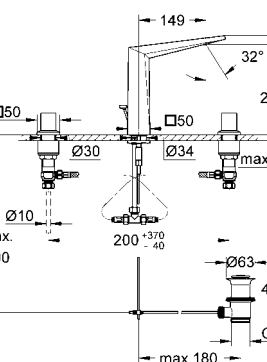

Allure Brilliant
Three-hole basin mixer 1/2"
ceramic headparts 1/2", 90°
GROHE StarLight® chrome finish
GROHE EcoJoy® technology for less water and perfect flow
flow limiter 5 l/min.
spout with integrated mousseur
pressure-proof, flexible connection hoses between spout and side valves
pop-up waste set 1 1/4"
min recommended pressure 1.0 bar