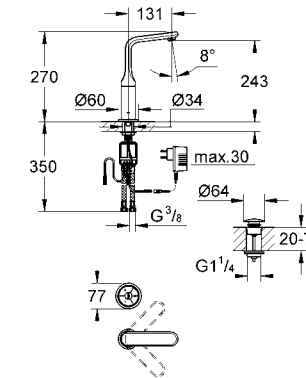

GROHE VERIS F-DIGITAL

Ref.No.	EAN code	Colour	Retail Guide Price (£)
36 277 000	4005176893438	chrome	768.14

GROHE Veris F-digital Digital basin mixer
including digital mixing device
monobloc installation
Digital Controller - intuitive multifunctional operating unit
- Wireless technology
- Temperature and flow control
- Pause-function
- Memory function
- LED ring
digital mixing device
- digitally controlled valve
- integrated temperature sensor
default setting configurable during installation
- automatic safety shut-off after 60 sec.
GROHE StarLight® chrome finish
GROHE EcoJoy® technology for less water and perfect flow
swivel spout with SpeedClean mousseur
Push-open waste set 1 1/4"
flexible connection hoses
min. recommended pressure 1.0 bar
requires build-in power supply 36 078 000