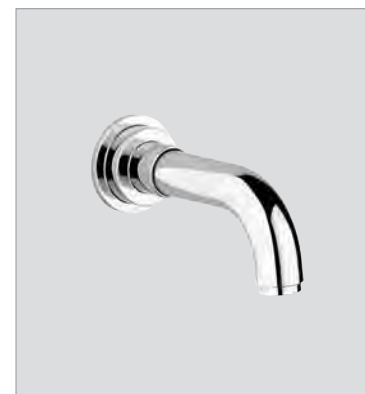

GROHE ATRIO YPSILON

Ref.No.	EAN code	Colour	Retail Guide Price (£)
13 139 000	4005176235856	chrome	178.32

Atrio Bath spout
wall mounted
mousseur
projection 168 mm
GROHE StarLight® chrome finish
min. recommended pressure 1.0 bar