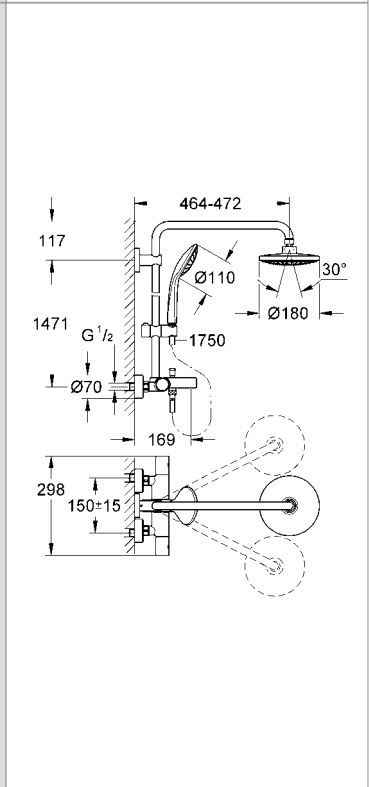

27 475 000   **4005176882654**   **chrome**   **629.38**

Euphoria Cosmopolitan 180
Shower system with bath thermostat for wall mounting
horizontal swivable 450 mm projection shower arm
exposed thermostatic bath/shower with Aquadimmer function
allows change between:
head shower Euphoria Cosmopolitan (27 492 000)
chrome plated spray plate with ball joint, rotation angle ± 15°
bath inlet
separate diverter for hand shower Euphoria 110 Massage (27 239 000)
adjustable in height with gliding element
Silverflex shower hose 1750 mm (28 388 000)
GROHE EcoJoy® technology for less water and perfect flow
GROHE StarLight® chrome finish
GROHE DreamSpray® perfect spray pattern
GROHE TurboStat® compact cartridge with wax thermoelement
GROHE CoolTouch®
max. pressure differential 5:1
min. recommended pressure 1.0 bar

27 476 000   **4005176882661**   **chrome**   **618.89**
Ditto, with 390mm shower arm