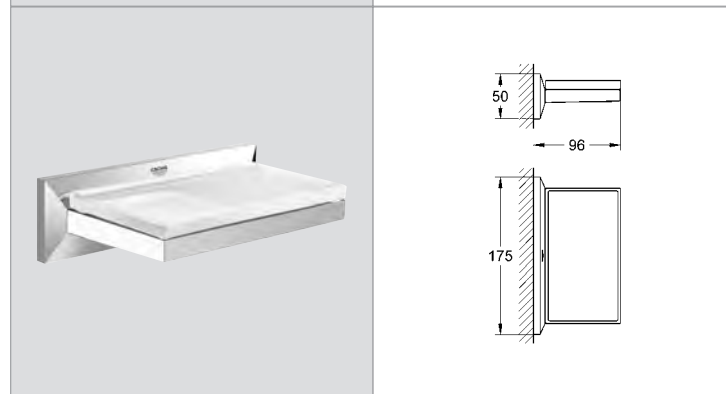

40 504 000 4005176900075 chrome 356.65

Allure Brilliant
Shelf with soap dish
GROHE StarLight® chrome finish