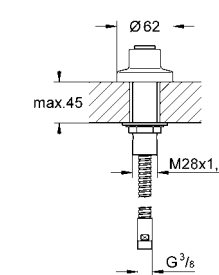

27 151 000 **4005176837012** **chrome** **101.05**
Pull-out shower
for bath rim installation and under
tiled surround
Lead-through for shower hose
shower hose 1/2" x 3/8",
2000 mm (28 158 000)
**The pull-out shower assembly can be
combined with all hand showers!**
GROHE StarLight® chrome finish