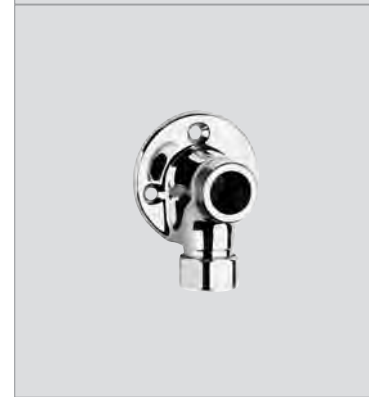

Wall union
1 pair
for exposed 1/2" mixers

18 862 000	4005176028120	chrome	49.16