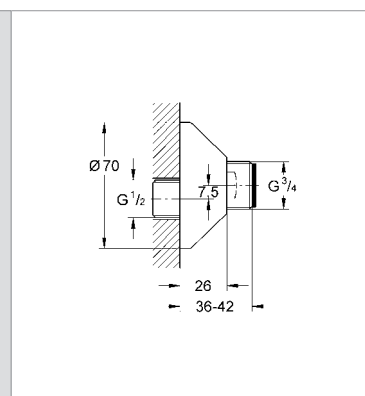

S-union
Single
1/2" x 3/4"
adjustment range 10 mm
lockable
isolating valve
GROHE StarLight® chrome finish

GROHE UNIONS AND EXTENSIONS

Ref.No.	EAN code	Colour	Retail Guide Price (£)

S-union
adjustment range 7.5 mm
1/2" x 3/4"
GROHE StarLight® chrome finish

12 001 000	4005176004339	chrome	20.33