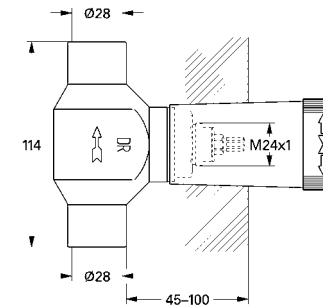

29 806 000	4005176504891		73.60

Concealed valve 1"
with pre-installed headpart 1"
short spindle
protection sleeve
soldered connection Ø28 mm
DR-brass