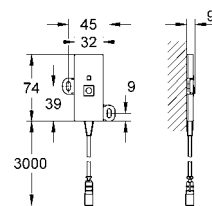

36 356 000	4005176911347		118.88

GROHE F-digital Transceiver
optional accessory for digital mixing unit