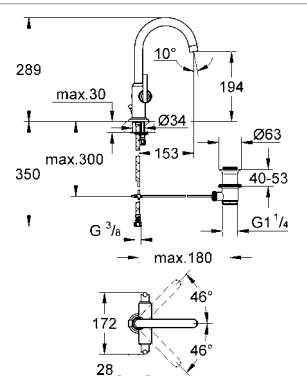

GROHE ATRIO JOTA

Ref.No. EAN code Colour Retail Guide Price (£)

21 022 000 4005176235993 chrome 421.33
Atrio Basin mixer, 1/2"
swivel tubular spout with mousseur and stop limiter
ceramic headparts 1/2" - 90°
pop-up waste set 1 1/4"
flexible connection hoses
rapid installation system
with Jota handle
GROHE StarLight® chrome finish
min. recommended pressure 1.0 bar