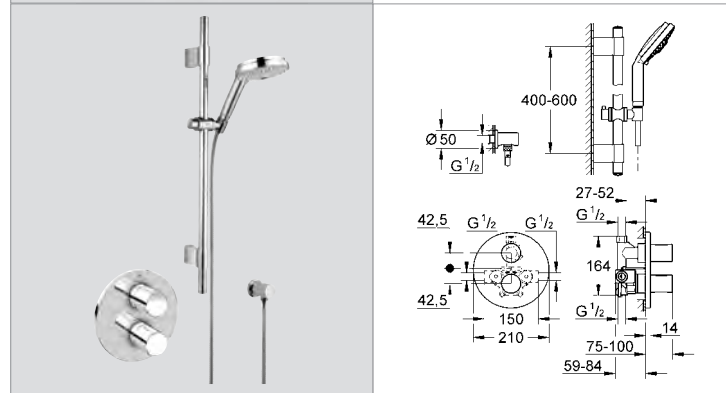

34 278 000 4005176848001 chrome 564.69

Grohtherm 3000 Cosmopolitan Thermostatic shower mixer 1/2"
consisting of:
concealed body (34 211)
set for final installation Grohtherm 3000 Cosmopolitan (19 464 000)
Rainshower® Cosmopolitan shower set (28 757 000)
Rainshower® wall union 1/2" (27 057 000)
GROHE EcoJoy® technology for less water and perfect flow
GROHE StarLight® chrome finish
GROHE TurboStat®
max. pressure differential 5:1
min. recommended pressure 1.0 bar