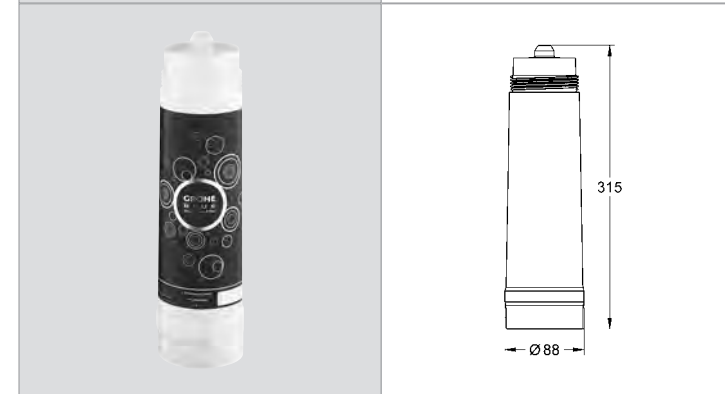

40 691 001 4005176984129
GROHE Blue® Magnesium Filter
BWT replacement filter for GROHE Blue®
for recharge of the water with magnesium
Upto 600 Liters
4 Stage Filtration