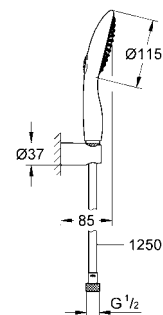

27 748 000 4005176912948 chrome 189.69

Ditto, with GROHE EcoJoy 9.5 l/min. flow limiter

27 749 000 4005176912955 chrome 194.94

Ditto, 900 mm shower rail

27 839 000 4005176916175 chrome 98.08

**Power&Soul® 115**  
**Wall holder set 2 sprays**  
 consisting of:  
 hand shower Power&Soul 115 (27 669 000)  
 wall shower holder (27 056 000)  
 Silverflex shower hose 1250 mm  
 (28 362 000)  
**Twistfree** to prevent hose from twisting  
**GROHE DreamSpray®** perfect spray pattern  
**GROHE StarLight®** chrome finish  
**SpeedClean** anti-limescale system  
**min. recommended pressure 1.0 bar**