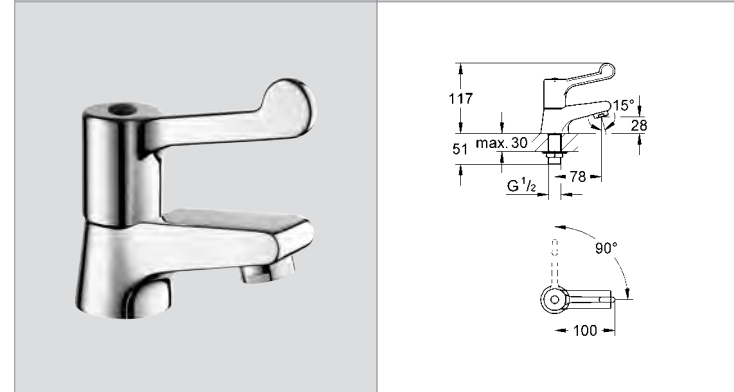

20 025 000	4005176099403	chrome	109.62

Hospita
Basin taps, 1/2", hot
1/4 turn ceramic valve
mousseur
Sistra flow straightener
lever length 100 mm
with hot (red) and cold (blue) caps
GROHE StarLight® chrome finish
Min. recommended pressure 0.1 bar