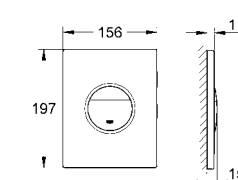

38 765 000 4005176846830 chrome 60.32

Nova Cosmopolitan
WC wall plate
for dual flush or start & stop actuation
for pneumatic drop valve AV1
for vertical and horizontal installation
156 x 197 mm
made of ABS
GROHE StarLight® chrome finish
GROHE EcoJoy® technology for less water
and perfect flow