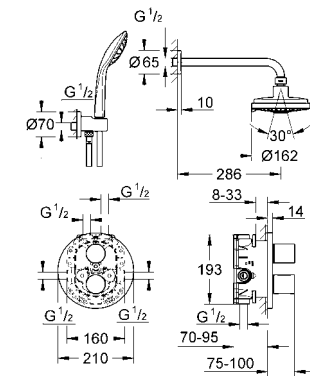

35 500 000	4005176831522		263.99

Ditto, Non TMV2 compliant valve

34 399 000	4005176895401	chrome	646.86

Grohtherm 3000 Cosmopolitan
Perfect Shower Set
set for final installation Grohtherm 3000 Cosmopolitan with Aquadimmer (19 468 000)
Rainshower Cosmopolitan Headshower 160mm (27 134 000)
Rainshower shower arm modern (28 576 000)
Euphoria Hand shower (27 265 000)
Shower outlet elbow (28 628 000)
Silverflex shower hose 1250 mm
(28 362 000)
GROHE StarLight® chrome finish
GROHE DreamSpray® perfect spray pattern
GROHE CoolTouch®
SpeedClean anti-limescale system
min. recommended pressure 1.0 bar