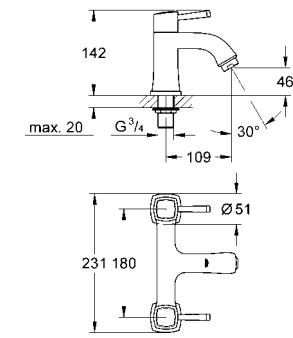

Ref.No.	EAN code	Colour	Retail Guide Price (£)
25 165 000	4005176942303	chrome	416.65

Grandera
Two-handed Bath Filler 1/2"
deck mounted
metal handles
Longlife headpart 3/4"
GROHE StarLight® chrome finish
recommended pressure 0.2 - 5.0 bar
available February 2014