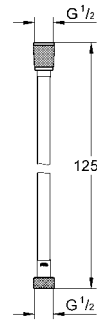

28 362 000 4005176295225 silver 27.10

Shower hose Silverflex
plastic material with smooth surface
flexible, easy cleaning
kink proofing
Rotation cone for **Twistfree** function
1250 mm
1/2" x 1/2"