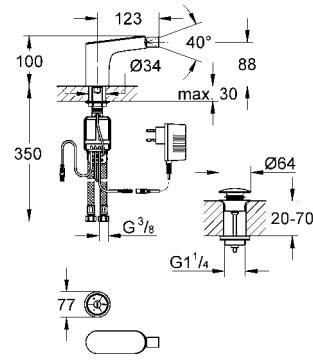

GROHE VERIS F-DIGITAL

Ref.No.	EAN code	Colour	Retail Guide Price (£)
36 286 000	4005176894589	chrome	768.14

GROHE Veris F-digital Digital bidet mixer
including digital mixing device
monobloc installation
Digital Controller - intuitive multifunctional operating unit
- Wireless technology
- Temperature and flow control
- Pause-function
- Memory function
- LED ring
digital mixing device
- digitally controlled valve
- integrated temperature sensor
default setting configurable during installation
- automatic safety shut-off after 60 sec.
GROHE StarLight® chrome finish
GROHE EcoJoy® technology for less water and perfect flow
ball-joint mousseur
Push-open waste set 1 1/4"
flexible connection hoses
min. recommended pressure 1.0 bar
requires build-in power supply 36 078 000