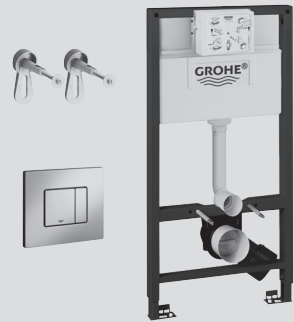

11 815 2	4005176981951		345.28

Rapid SL 3 in 1 set for WC
with flush cistern 6 l
for on-the-wall installations or studded walls
1.0 m installation height
powder coated steel frame, self-supporting
for dry-cladding, completely pre-assembled
with fixed connections
for single or series installation
quick adjustment, lockable
fixing material
TÜV approved
2 WC fixing bolts
fixing device for ceramic
distance of fixing bolts 180/230 mm
outlet bend Ø 80 mm
depth adjustable
reducer Ø 80/100 mm
inlet and outlet connecting set
flushing cistern 6 - 9 l
pneumatic discharge valve offering 3 modes of operation:
dual flush or start/stop or non-interruptible
front or top actuation
water supply from left/right or back
low noise (group I acc. to
German Noise Specification)
test approval applied for
insulated against condensation
½" water supply connection including integrated
angle valve and push fit flexible hose union
protecting block
including wall plate Skate Cosmopolitan
for dual flush or start & stop actuation
horizontal installation
156 x 197 mm
chrome
made of ABS
GROHE EcoJoy® technology for less water
and perfect flow
GROHE StarLight® chrome finish
with wall brackets for on-the-wall installations