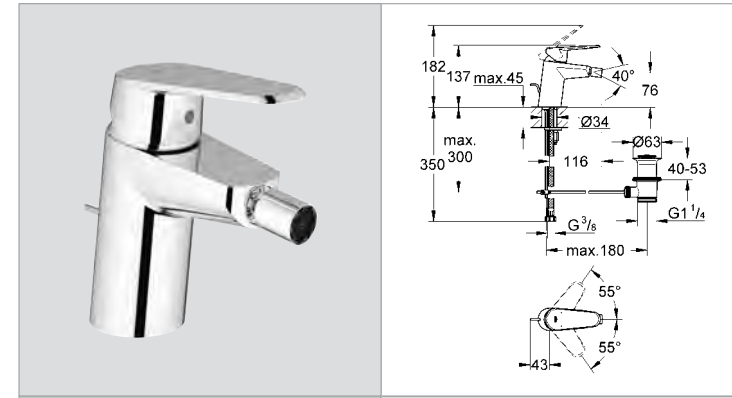

GROHE EURODISC COSMOPOLITAN

Ref.No. EAN code Colour Retail Guide Price (£)

33 244 002 4005176888779 **chrome 164.51**

Eurodisc Cosmopolitan Bidet mixer 1/2"
monobloc installation
metal lever
GROHE SilkMove® 35 mm ceramic cartridge
GROHE StarLight® chrome finish
adjustable flow rate limiter
adjustable minimum flow rate 2.5 l/min
ball-joint mousseur
pop-up waste set 1 1/4"
flexible connection hoses
GROHE QuickFix™ Plus installation system with centering support
optional temperature limiter ref. no. 46 375 000
min. recommended pressure 1.0 bar