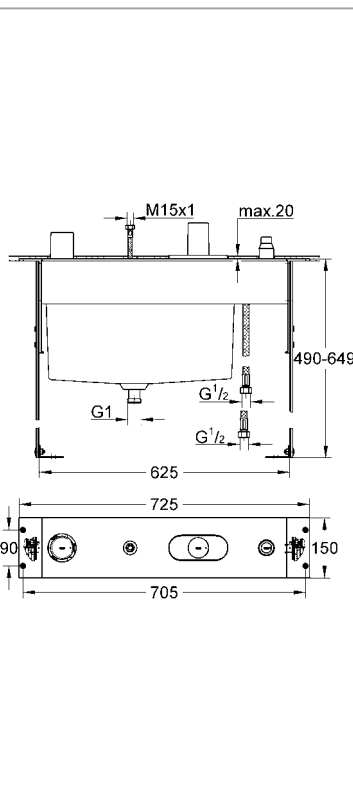

Four-hole bath combination 3/4"
baseframe for installation
under tiled surround
without finishing trim set
with thermostat and Aquadimmer
concealed installation box with support
legs and mounting plate
consisting of:
thermostat
Aquadimmer and low part of the spout
(pre-assembled on the mounting plate)
wax thermoelement with non-rising spindle
connection hoses
shower connection
built-in non return valve
and dirt strainers
drainage box with
integrated outlet for splash water
protected against backflow
GROHE EcoJoy® technology for
less water and perfect flow
this part should be easy to access

19 398 000 4005176831317 chrome 312.94