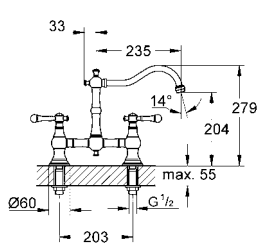

30 187 000	4005176914089	chrome	414.33

Bridgeford Two handle sink mixer 1/2"
two hole installation
projection 235 mm
ceramic headpart
with lever handles
GROHE StarLight® chrome finish
swivel tubular spout
mousseur
min. recommended pressure 0.4 bar