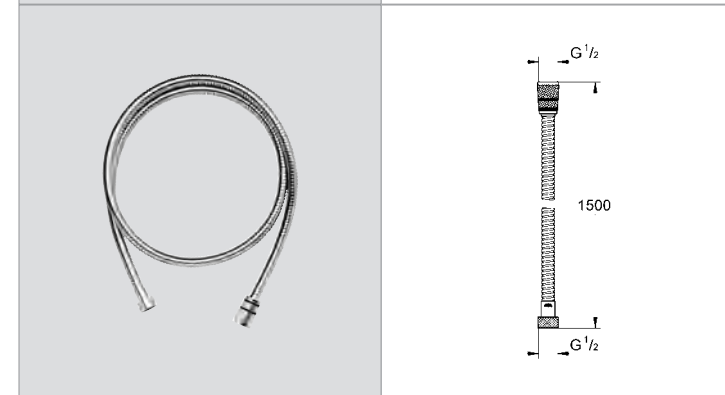

|            |               |        |       |
|------------|---------------|--------|-------|
| 28 417 000 | 4005176264702 | chrome | 34.96 |
|------------|---------------|--------|-------|

**Rotaflex**  
**Shower hose**  
Rotation cone for **Twistfree** function  
Cone with silicone tape to prevent turning of hand shower during usage  
metal, 1500 mm  
**GROHE StarLight®** chrome finish