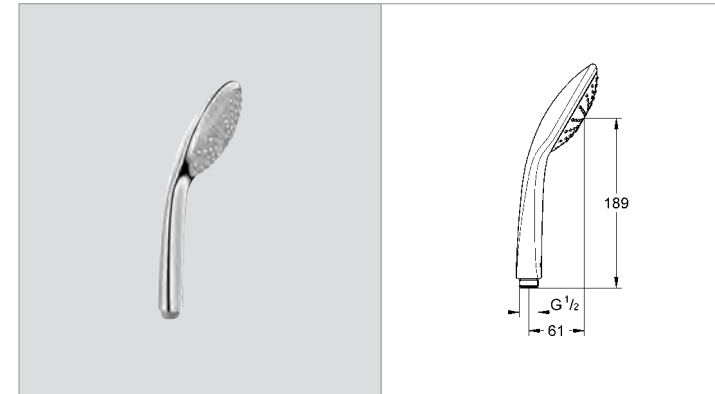

GROHE EUPHORIA HAND SHOWERS

Ref.No.	EAN code	Colour	Retail Guide Price (£)
27 224 000	4005176854156	chrome	22.90

Euphoria 110 Mono
Hand shower 1 spray
Rain
GROHE DreamSpray® perfect spray pattern
GROHE CoolTouch®
GROHE StarLight® chrome finish
SpeedClean anti-limescale system
Min. recommended pressure 0.1 bar

27 493 000	4005176885686	chrome	22.90

Euphoria 110 Mono
Hand shower 1 spray
1 spray pattern:
GROHE DreamSpray® perfect spray pattern
GROHE CoolTouch®
GROHE StarLight® chrome finish
SpeedClean anti-limescale system
GROHE EcoJoy® technology for less water and perfect flow
Universal Mounting System. Fitting all standard shower hoses
min. recommended pressure 1.0 bar