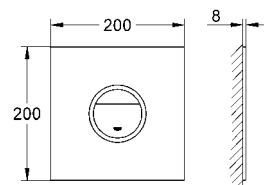

GROHE WALL PLATES, DUAL FLUSH

Ref.No.	EAN code	Colour	Retail Guide Price (£)
38 915 LSO	4005176897115	moon white	774.48
38 915 KSO	4005176897108	velvet black	774.48

GROHE Ondus Digtecture Light WC wall plate
for dual flush or start & stop actuation
for touch-free flushing activation
external highlighted outline
with LEDs in blue, red, yellow, green
colour gradient adjustable
on/off button
timer for individual regulation of
illuminating period
3 m connecting cable
transformer for external installation
servo motor
supply voltage 230 V AC
50/60 Hz, 2.0 VA
CE-approved
adjustable flow time
with function check lamps
for pneumatic drop valve AV1
for vertical installation
200 x 200 mm
made of security glass