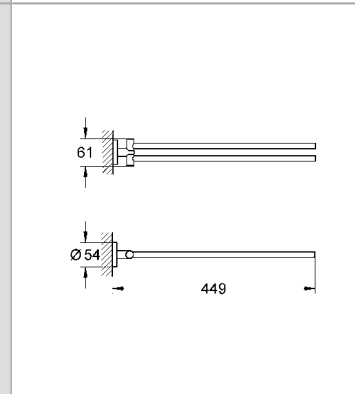

40 371 000	4005176833434	chrome	61.37

Essentials Towel bar
Two arms
450 mm
GROHE StarLight® chrome finish