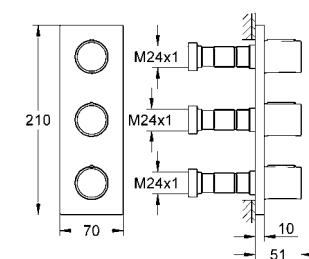

Grotherm F
Triple volume control trim
for use with rough-in box 35 031 000 (1/2" connections)
sold separately
GROHE StarLight® chrome finish
metal handles for volume control
metal wall escutcheon with hidden fixing and hidden sealing
vertical and horizontal installation