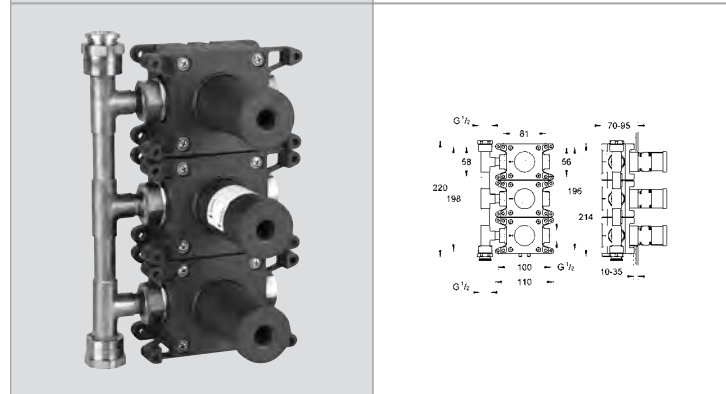

35 031 000 4005176908330 309.44
Rapido C
Rough-in for triple volume control 27 625
for grid installation of Grohtherm Custom Shower system
build-in box with removable protection cover
waterproof membrane base for wall sealing
for masonry and drywall installation
fixing points for front and back wall
body of DR brass
pre-assembled ceramic headpart 3/4"
3 inlets and 3 outlets
connection threads 1/2"
flow rate at 3 bar
- one valve open 55 l/min.
- two valves open 110 l/min.
- three valves open 140 l/min.
installation depth 70 - 95 mm