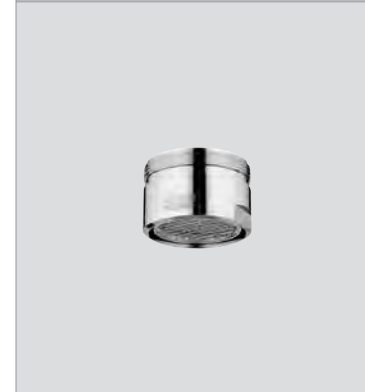

13 907 000	4005176025129	chrome	18.83

Sistra flow straightener M28x1
Sistra flow straightener
male thread
M 28 x 1