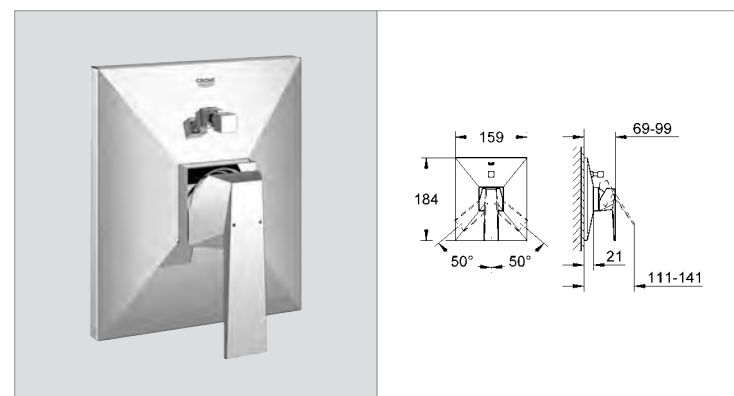

GROHE ALLURE BRILLIANT

Ref.No. EAN code Colour Retail Guide Price (£)

19 785 000 4005176898969 **chrome** **370.63**
Allure Brilliant
Single-lever bath/shower mixer trim
without concealed body
set for final installation for
35 501 000
GROHE StarLight® chrome finish
automatic diverter: bath/shower
escutcheon- and shaft-sealing
metal escutcheon
covered coupling