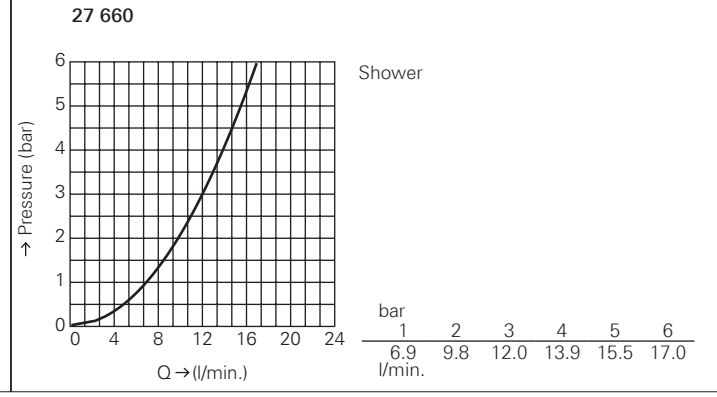

GROHE FLOW CHARTS

GROHE FLOW CHARTS