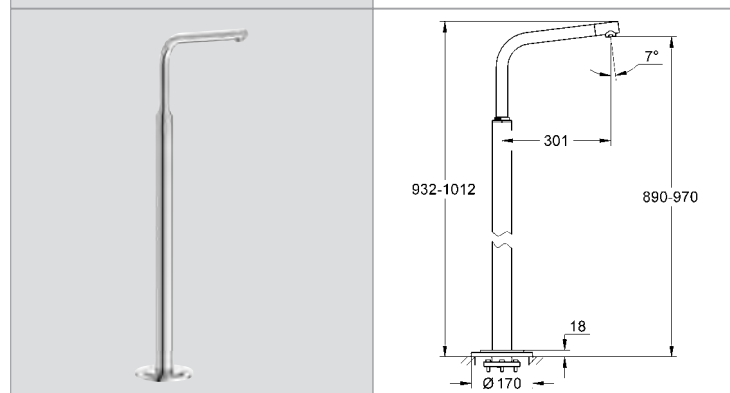

13 228 001 4005176860058 **chrome** **898.60**
Atrio
Bath spout
floor-mounted
set for final installation for
45 984 000
without roughing-in-set
projection 300 mm, swivelling
mousseur
GROHE StarLight® chrome finish
min. recommended pressure 1.0 bar