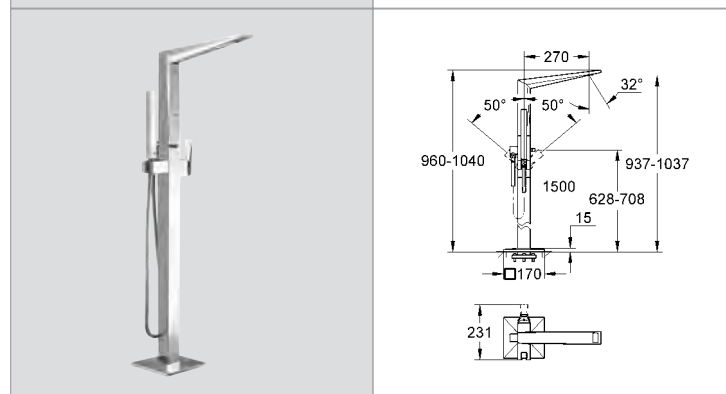

23 119 000 **4005176899027** **chrome** **1,993.02**
Allure Brilliant
Single-lever bath/shower mixer 1/2"
floor-mounted
set for final installation for 45 984 000
without roughing-in-set
GROHE SilkMove® 46 mm ceramic cartridge
GROHE StarLight® chrome finish
automatic diverter: bath/shower
spout with integrated mousseur
integrated non-return valve
in the shower outlet 1/2"
with shower holder
hand shower Euphoria Cube+
metal shower hose
protected against backflow
min recommended pressure 1.0 bar