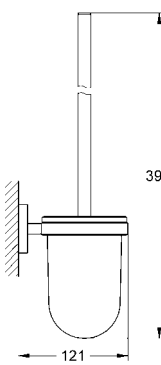

40 374 000	4005176833465	chrome	56.99

Essentials
Toilet brush set
wall model
GROHE StarLight® chrome finish