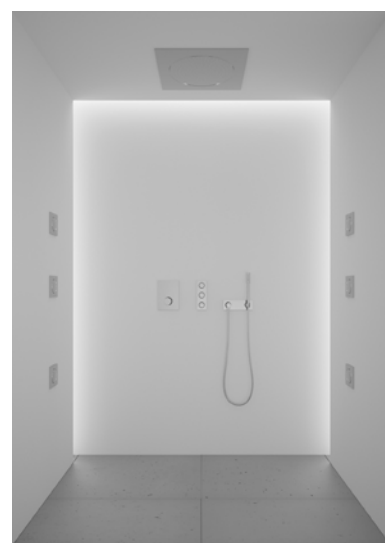

GROHTHERM F MAXIMUM FLEXIBILITY FOR THE INDIVIDUAL GROHE SPA™ EXPERIENCE

THE ADVANTAGES

- Consistent Design – high quality workmanship with solid metal handles and wall plates
- Perfect match with GROHE Rainshower® F showers, GROHE Allure faucets and GROHE Cosmopolitan style ranges
- Modular sized controls allow for custom made layouts for shower & bath/shower
- Maximum flexibility – controls 3 or more Showers
- GROHE Rapido behind the wall system for easy and safe installation – all build-in parts with installation box, lugs for easy fixation, markings for aligned positioning, acoustic insulation and gasket for sealing

INSTALLATION EXAMPLES

Version 1: central thermostat