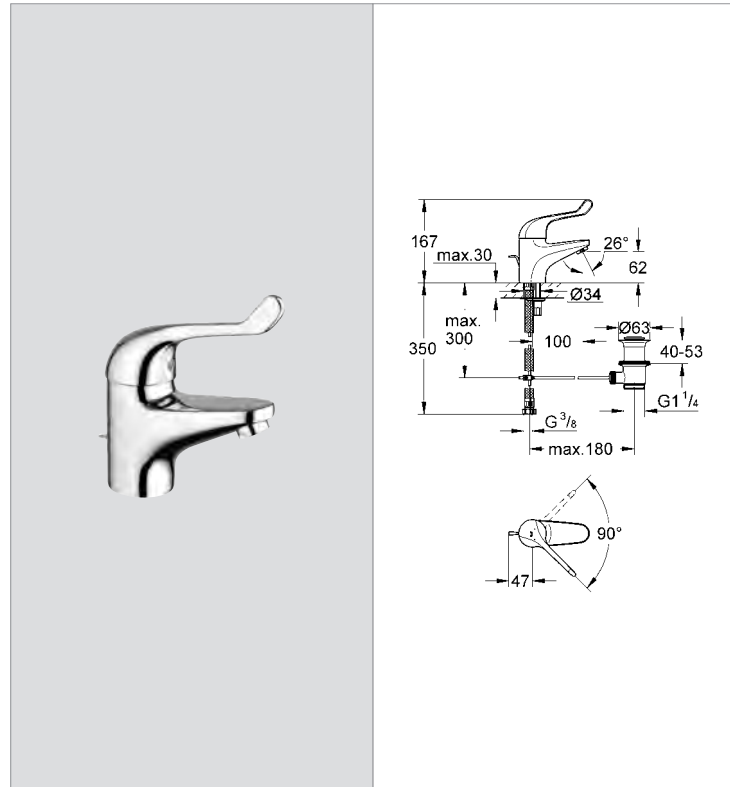

Ref.No.	EAN code	Colour	Retail Guide Price (£)

32 788 000   **4005176871887**   **chrome**   **224.65**

Euroeco Single Sequential Single-lever basin mixer 1/2"
monobloc installation
GROHE StarLight® chrome finish
GROHE EcoJoy® technology for less water and perfect flow
ceramic cartridge
adjustable flow rate limiter
adjustable minimum flow rate 6 l/min.
laminar flow straightener 9 l/min.
metal lever, lever length 120 mm
temperature limiter, pop-up waste set 1 1/4"
rapid installation system
flexible connection hoses
min. recommended pressure 1.0 bar

32 789 000	4005176871894	chrome	209.79

Ditto, smooth body