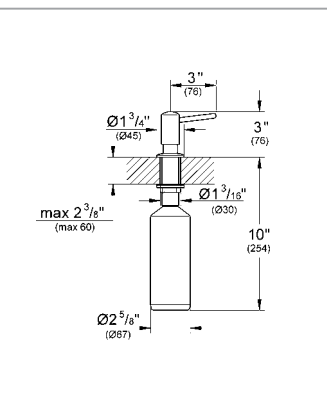

GROHE EUROECO COSMOPOLITAN T

Ref.No.	EAN code	Colour	Retail Guide Price (£)
36 265 000	4005176893131	chrome	101.57

Euroeco Cosmopolitan T
Self-closing pillar tap 1/2"
monobloc installation
marking: blue/red
recommended pressure 0.5 - 6.0 bar
flow time adjustable to 7, 15 and 30 sec.
adjusted ex factory to 7 sec.
flow limiter 7.5 l/min
GROHE EcoJoy® technology for less water and perfect flow
GROHE StarLight® chrome finish
min. recommended pressure 1.0 bar

36 266 000	4005176893148	chrome	91.43

Euroeco Cosmopolitan T
Self-closing pillar tap 1/2"
wall mounted
marking: blue/red
recommended pressure 0.5 - 6.0 bar
flow time adjustable to 7, 15 and 30 sec.
adjusted ex factory to 7 sec.
flow limiter 7.5 l/min
escutcheon
GROHE EcoJoy® technology for less water and perfect flow
GROHE StarLight® chrome finish
min. recommended pressure 1.0 bar

36 267 000	4005176893155	chrome	81.12

Euroeco Cosmopolitan T
Self-closing shower valve 1/2"
exposed body and trim set
marking: blue/red
recommended pressure 0.5 - 6.0 bar
flow time adjustable to 7, 15 and 30 sec.
adjusted by the factory to 15 sec.
for use from 4-45°C
escutcheon
GROHE EcoJoy® technology for less water and perfect flow
GROHE StarLight® chrome finish
min. recommended pressure 1.0 bar

36 268 000	4005176893162	chrome	91.43

Euroeco Cosmopolitan T
Self-closing shower valve 1/2"
for concealed installation
marking: blue/red
recommended pressure 0.5 - 6.0 bar
flow time adjustable to 7, 15 and 30 sec.
adjusted by the factory to 15 sec.
GROHE EcoJoy® technology for less water and perfect flow
GROHE StarLight® chrome finish
min. recommended pressure 1.0 bar

40 536 000	4005176905506	chrome	43.01
40 536 DC0	4005176905537	supersteel	51.66