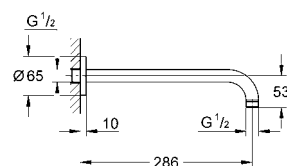

Ref.No. EAN code Colour Retail Guide Price (£)

28 576 000 4005176274022 chrome 65.04

Rainshower®
Shower arm 286 mm
metal
connection thread 1/2"
can be used for all Rainshower head
showers except Rainshower Jumbo
GROHE StarLight® chrome finish