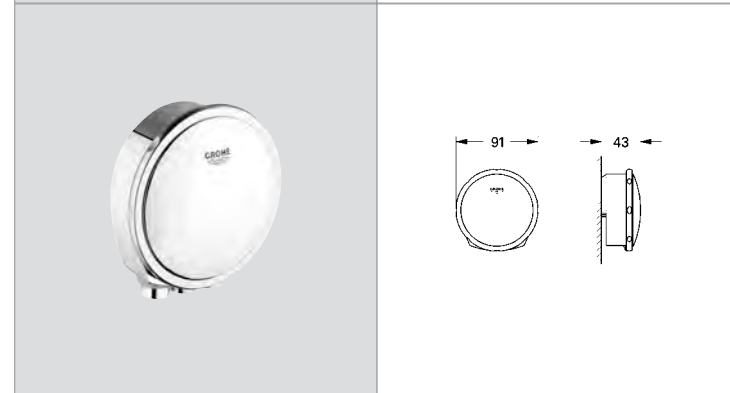

19 952 000	4005176174230	chrome	169.06

Talentofill
Inlet-, pop-up and waste-system
set for final installation
consisting of:
escutcheon
supply part
waste plug
fixing set
GROHE StarLight® chrome finish
min recommended pressure 1.0 bar

in combination with Talentofill
28 990 000/28 991 000