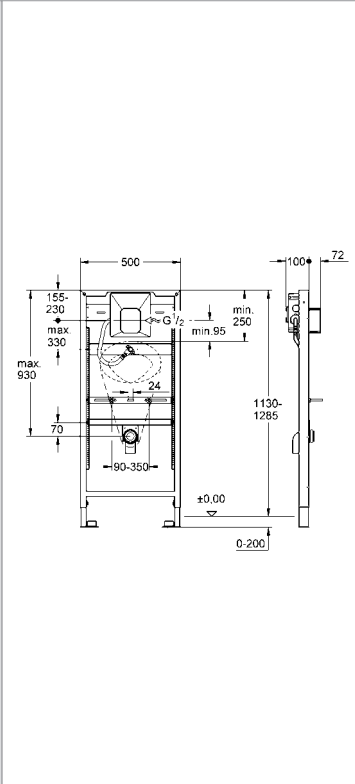

GROHE RAPID SL URINAL

Ref.No.	EAN code	Colour	Retail Guide Price (£)
38 786 001	4005176864025		336.54

Rapid SL for urinal
with GROHE Rapido U
for manual actuation or Tectron infra-red electronic 6 V or 230 V
1.13 and 1.30 m installation height
for on-the-wall installations or studded walls
powder coated steel frame, self-supporting
for dry-cladding, completely pre-assembled
height adjustable fitting connections
for single or series installation
quick adjustment, lockable
fixing material
TUV approved
PE-outlet bend 50 mm dia
inlet connection and inlet connecting set
fixing bolts M8, with fixing device
for the ceramic
water group with stop valve
flow pressure min 0.5 bar
operating pressure max 10 bar
flush aid
functional unit checked ex factory
water supply connections 1/2" outer thread
connecting box for mains supply 230 V
installation box with gasket
Shortable inspection shaft incl. protection during
construction phase for sets for final installation
with dimensions 116 x 144 mm
without front wall brackets
38 558 00M (pair)

38 511 001	4005176863981		291.09