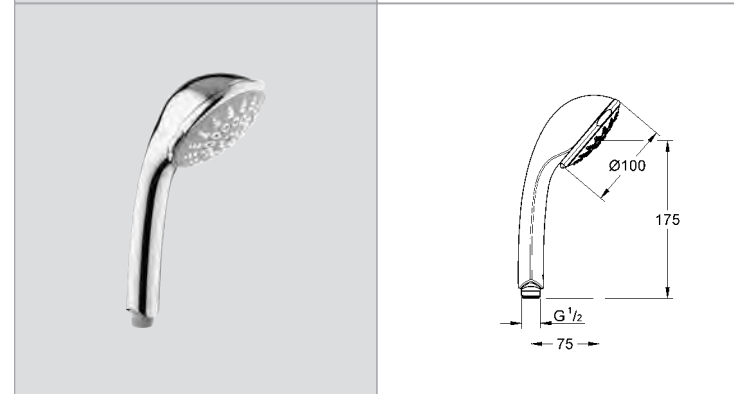

28 794 000	4005176823978	chrome	77.45

Relaxa 100 Champagne
Hand shower 4 sprays
Wide Spray / Needle Jet / Rain / Champagne spray
GROHE DreamSpray® perfect spray pattern
GROHE CoolTouch®
GROHE StarLight® chrome finish
Inner WaterGuide for a longer life
SpeedClean anti-limescale system
min. recommended pressure 1.0 bar