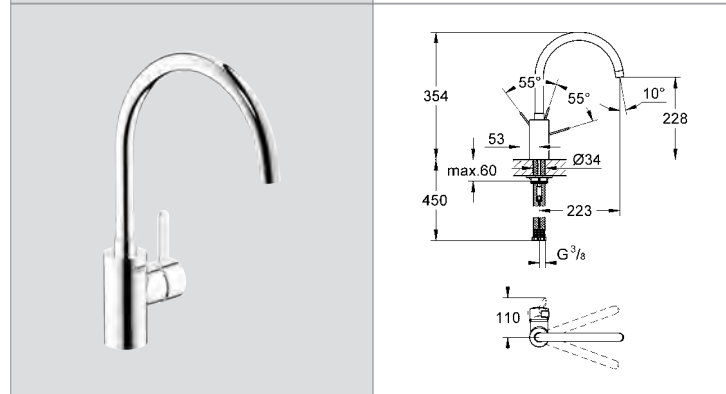

32 843 000 4005176874840 chrome 146.68
Eurosmart Cosmopolitan
Sink mixer 1/2"
high spout
monobloc installation
GROHE SilkMove® 35 mm ceramic cartridge
GROHE StarLight® chrome finish
adjustable flow rate limiter
swivel tubular spout
selectable swivel area : 0° / 150° / 360°
mousseur
flexible connection hoses
rapid installation system
min. recommended pressure 1.0 bar