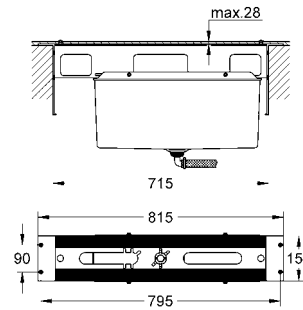

29 037 000	4005176865749		699.31

4/5-hole bath combination (optional)
baseframe for installation
under tiled surround
base frame
drainage box with
integrated outlet for splash water