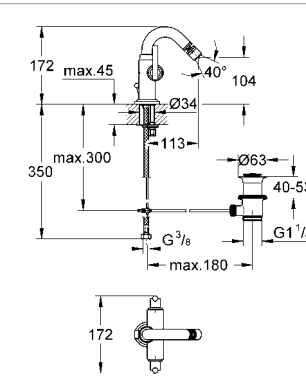

GROHE ATRIO JOTA

Ref.No. EAN code Colour Retail Guide Price (£)

24 026 000 4005176820359 chrome 421.33
Atrio Bidet mixer 1/2"
ceramic headparts 1/2" - 90°
bow spout
ball-joint mousseur
pop-up waste set 1 1/4"
flexible connection hoses
rapid installation system
with Jota handle
GROHE StarLight® chrome finish
min. recommended pressure 1.0 bar