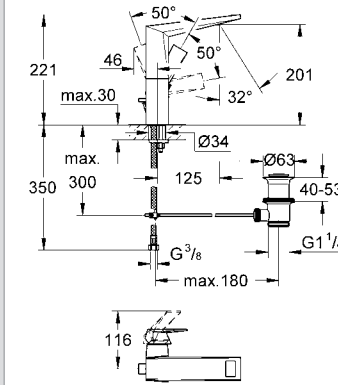

GROHE ALLURE BRILLIANT

Ref.No.   EAN code   Colour   Retail Guide Price (£)

23 109 000   4005176898754   chrome   559.44

Allure Brilliant
Basin mixer 1/2"
monobloc installation
28 mm ceramic cartridge
with GROHE SilkMove®
GROHE StarLight® chrome finish
GROHE EcoJoy® technology for
less water and perfect flow
flow limiter 5 l/min.
spout with integrated mousseur
pop-up waste set 1 1/4"
flexible connection hoses
temperature limiter
GROHE QuickFix® installation system
min recommended pressure 1.0 bar