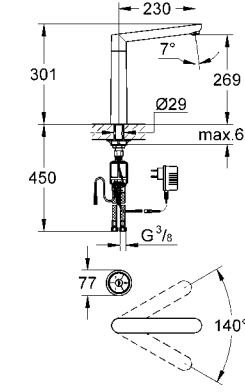

Ref.No.	EAN code	Colour	Retail Guide Price (£)
31 247 000	4005176895524	chrome	714.97

GROHE K7 F-Digital
Digital sink mixer
including digital mixing device
monobloc installation
Digital Controller - intuitive multifunctional operating unit
- Wireless technology
- Temperature and flow control
- Pause-function
- Memory function
- LED ring
digital mixing device
- digitally controlled valve
- integrated temperature sensor
default setting configurable during installation
- automatic safety shut-off after 60 sec.
GROHE StarLight® chrome finish
swivel cast spout
swivel area 140°
SpeedClean mousseur
flexible connection hoses
incl. plug power supply 65790000
requires build-in power supply 36 078 000
min. recommended pressure 1.0 bar