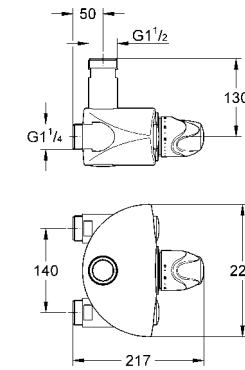

Ref.No.	EAN code	Colour	Retail Guide Price (£)
35 085 000	4005176207068	chrome	1,611.90

Grohtherm XL
Thermostat mixer 1"
wall mounted
range of use 9l/min to 140l/min
wax thermoelement
temperature scale handles with pre-adjustable safety stop between 33°C and 43°C
arrangement to make the thermal disinfection easier
built-in non return valves and dirt strainers as compact service units
connecting thread 1 1/4"
outlet thread 1 1/2"
changeable top/bottom outlet
without connection unions
GROHE StarLight® chrome finish
min. recommended pressure 1.0 bar