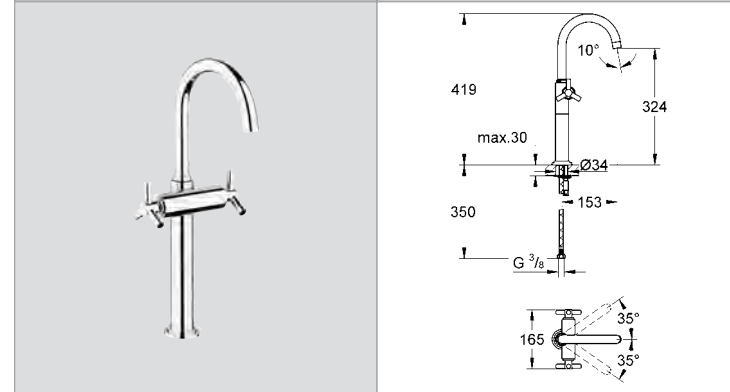

# GROHE ATRIO YPSILON

Ref.No. EAN code Colour Retail Guide Price (£)

**21 019 000** **4005176235979** **chrome** **421.33**

**Atrio Basin mixer, 1/2"**  
swivel tubular spout with mousseur and stop limiter  
ceramic headparts 1/2" - 90°  
pop-up waste set 1 1/4"  
flexible connection hoses  
rapid installation system  
with Ypsilon handle  
**GROHE StarLight®** chrome finish  
min. recommended pressure 1.0 bar