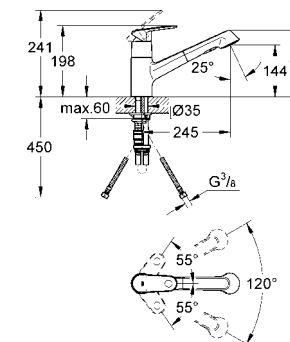

GROHE KITCHEN FITTINGS

Ref.No. EAN code Colour Retail Guide Price (£)

32 942 002 4005176879067 chrome 273.60

Europlus
Sink mixer 1/2"
low spout, monobloc installation
GROHE SilkMove® 35 mm ceramic cartridge
GROHE StarLight® chrome finish
metal lever, adjustable flow rate limiter
pull-out spray
diverter: mousseur/shower jet
automatic return to mousseur
SpeedClean anti-limescale system
swivel area 120°
flexible connection hoses
rapid installation system
protected against backflow
min. recommended pressure 1.0 bar