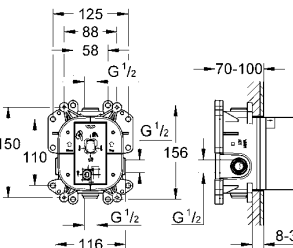

35 501 000 4005176833847 **chrome** **103.15**

GROHE Rapido E Universal Single-lever mixer for concealed installation without finishing trim set
GROHE SilkMove® 46 mm ceramic cartridge
adjustable flow rate limiter
min. recommended pressure 1.0 bar