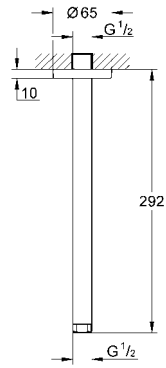

GROHE SHOWER ACCESSORIES

Ref.No. EAN code Colour Retail Guide Price (£)

28 497 000 4005176270338 chrome 50.52

Rainshower®
Shower ceiling arm 292 mm
metal
connection thread 1/2"
can be used for all Rainshower® head showers
GROHE StarLight® chrome finish