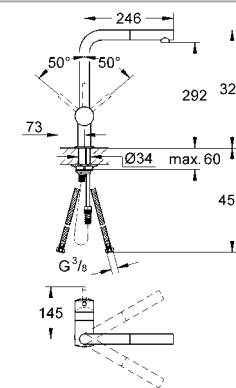

32 168 000	4005176824425	chrome	291.09
32 168 DC0	4005176824432	supersteel	365.39

Minta
Sink mixer 1/2"
monobloc installation
GROHE SilkMove® 46 mm ceramic cartridge
GROHE StarLight® chrome finish
adjustable flow rate limiter
swivel tubular spout
pull out mousseur spout
integrated non-return valve
flexible connection hoses
rapid installation system
protected against backflow
automatic return
min. recommended pressure 1.0 bar