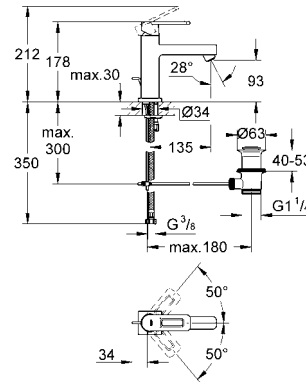

NEW

23 441 000 **4005176998645** **chrome** **233.32**
Quadra
Basin mixer 1/2"
monobloc installation
medium height
metal lever
28 mm ceramic cartridge
with **GROHE SilkMove®**
with temperature limiter
GROHE StarLight® chrome finish
GROHE EcoJoy® mousseur 5.7 l/min
pop-up waste set 1 1/4"
flexible connection hoses
GROHE QuickFix™ Plus installation system
min. recommended pressure 1.0 bar
available April 2014