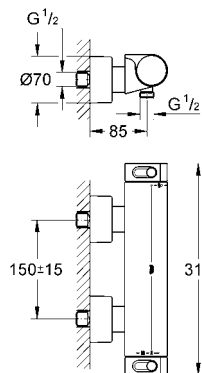

34 446 001	4005176926402	chrome	249.16

Grohtherm 2000 NEW
Thermostatic shower mixer 1/2"
wall mounted
GROHE CoolTouch® safety housing
GROHE StarLight® chrome finish
GROHE TurboStat® compact cartridge with wax thermoelement
GROHE EcoJoy® technology for less water and perfect flow
integrated flow limiter 14 l/min in the shower outlet
integrated mixed water shut off
ceramic headpart 1/2", 180°
volume handle with **GROHE EcoButton** (economy button with individually adjustable economy stop)
GROHE SafeStop safety button at 38°C
GROHE SafeStop Plus integrated temperature limiter at max 50°C
shower bottom outlet 1/2"
built-in non return valves
dirt strainers
covered S-unions
protected against backflow
min. recommended pressure 1.0 bar