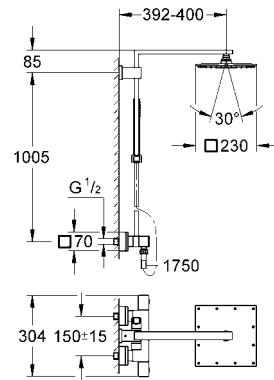

GROHE GROHTHERM CUBE

Ref.No.	EAN code	Colour	Retail Guide Price (£)

NEW