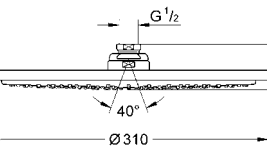

27 477 000	4005176883286	chrome	398.60

Rainshower® Cosmopolitan 310
Head shower 1 spray
Rain
Diameter 310 mm
metal
GROHE DreamSpray® perfect spray pattern
connection thread 1/2"
ball joint with turning angle 20° ± 20°
SpeedClean anti-limescale system
GROHE StarLight® chrome finish
min. recommended pressure 1.0 bar