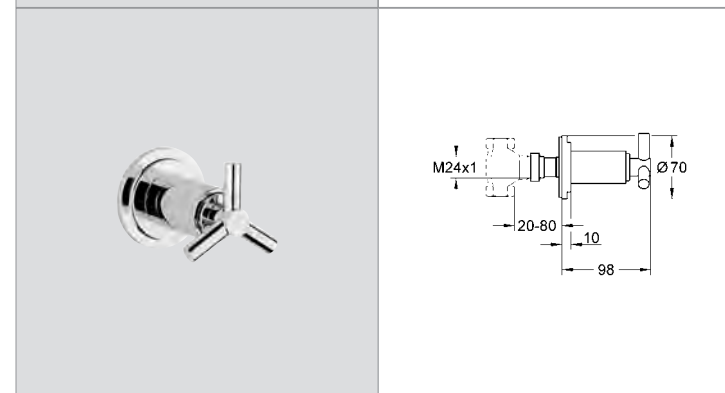

19 069 000 4005176236570 chrome 95.28
Atrio
Concealed stop-valve trim
Trim set for 29 811 000/29 813 000
for concealed valves, 1/2", 3/4"
installation depth adjustable 20-80 mm
with Ypsilon handle
GROHE StarLight® chrome finish