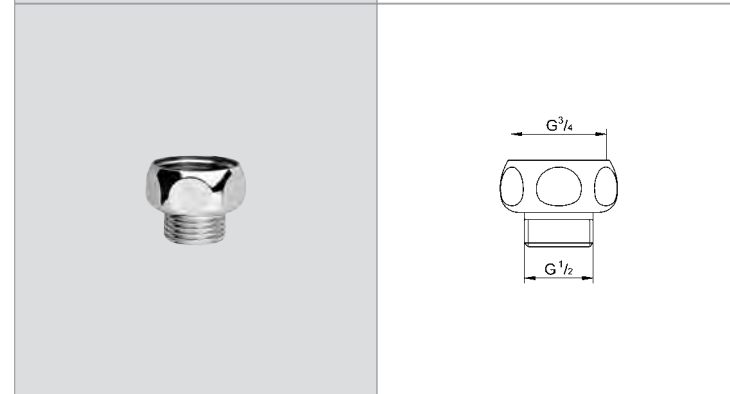

**Bulkhead union**

**Shank extension**  
M 26 x 1.5

**Shank extension**  
25 mm  
M 26 x 1.5

**Straight union**  
nut 1" x 3/4" male thread

**Adaptor 1/2" x 3/4"**  
female thread 3/4" x 1/2"  
male thread  
**GROHE StarLight®** chrome finish