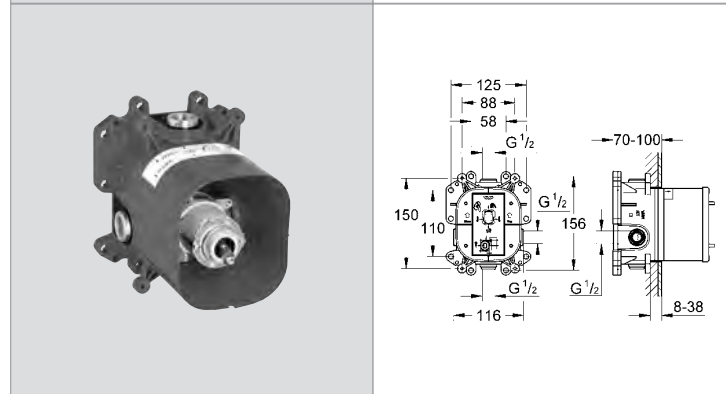

35 501 000 4005176833847 **103.15**
GROHE Rapido E
Universal Single-lever mixer
for concealed installation
without finishing trim set
GROHE SilkMove® 46 mm ceramic cartridge
adjustable flow rate limiter
min. recommended pressure 1.0 bar

Ref.No. EAN code Colour Retail Guide Price (£)