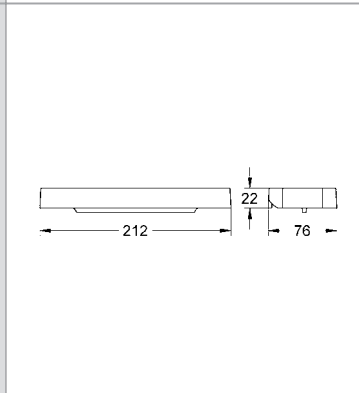

GROHE EUROSMART COSMOPOLITAN

Ref.No.	EAN code	Colour	Retail Guide Price (£)
32 831 000	4005176874703	chrome	166.61

Eurosmart Cosmopolitan
Single-lever bath/shower mixer 1/2"
wall mounted, metal lever
GROHE SilkMove® 46 mm ceramic cartridge
GROHE StarLight® chrome finish
adjustable flow rate limiter
automatic diverter: bath/shower
integrated non-return valve
in the shower outlet 1/2"
mousseur, S-unions
optional temperature limiter ref. no. 46 308 000
protected against backflow
min. recommended pressure 1.0 bar

32 837 000	4005176874772	chrome	145.63

Eurosmart Cosmopolitan
Single-lever shower mixer 1/2"
wall mounted, metal lever
GROHE SilkMove® 46 mm ceramic cartridge
GROHE StarLight® chrome finish
adjustable flow rate limiter
shower bottom outlet 1/2" with
integrated non return-valve
S-unions
optional temperature limiter ref. no. 46 308 000
protected against backflow
min. recommended pressure 1.0 bar

18 349 000	4005176874796		26.40

Eurosmart Cosmopolitan
Plastic tray
for 32 837 000, 32 838 000

GROHE EUROSMART