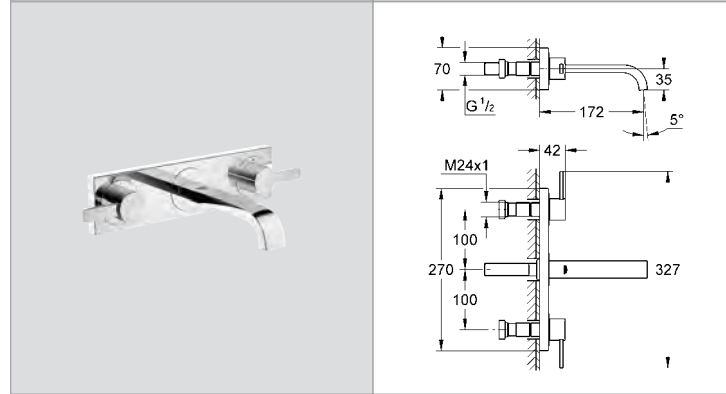

20 189 000 4005176875731 **chrome 475.53**
Allure
Three-hole basin mixer 1/2"
with lever handles
wall mounted, with metal plate
without concealed body
set for final installation for 29 025 000
valves hot/cold
with headparts 1/2" - 90°
spout with mousseur
GROHE StarLight® chrome finish
projection 172 mm, flow limiter 8 l/min.
min. recommended pressure 1.0 bar
20 193 000 4005176876004 **chrome 475.53**
Ditto, projection 220mm