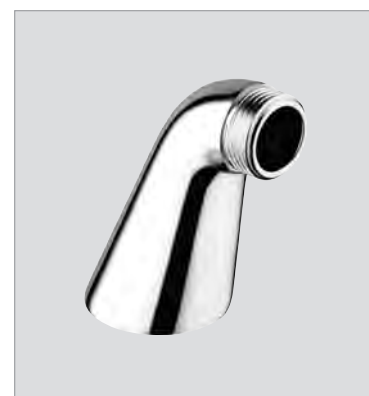

GROHE UNIONS AND EXTENSIONS

Ref.No.	EAN code	Colour	Retail Guide Price (£)

Pillar union
GROHE StarLight® chrome finish

18 121 000	4005176815812	chrome	62.16