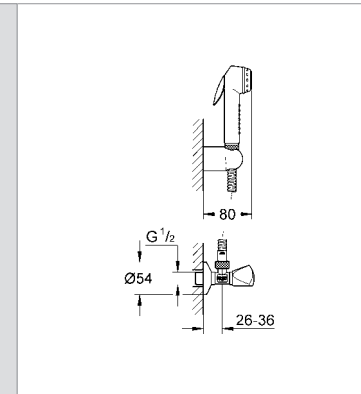

GROHE TRIGGER SPRAYS

Ref.No.	EAN code	Colour	Retail Guide Price (£)
27 813 IL0	4005176191381	chrome/white	97.56

Trigger Spray 30
Wall holder set 1 spray
hand shower (28 020 000)
wall shower holder (28 605 000)
shower hose
28 102 000
angle valve 1/2" (22 940 000)
min. recommended pressure 1.0 bar