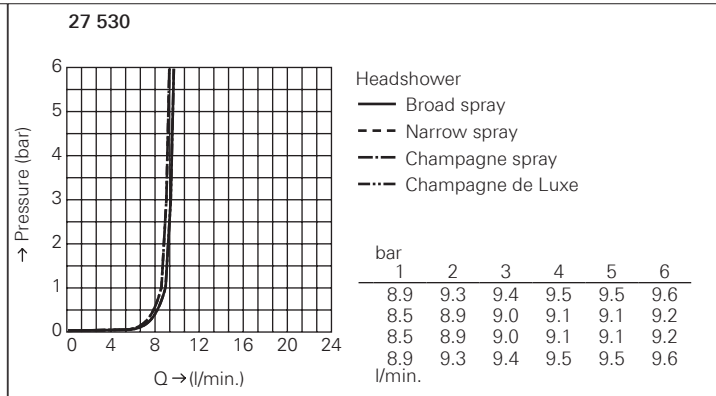

GROHE FLOW CHARTS

GROHE FLOW CHARTS