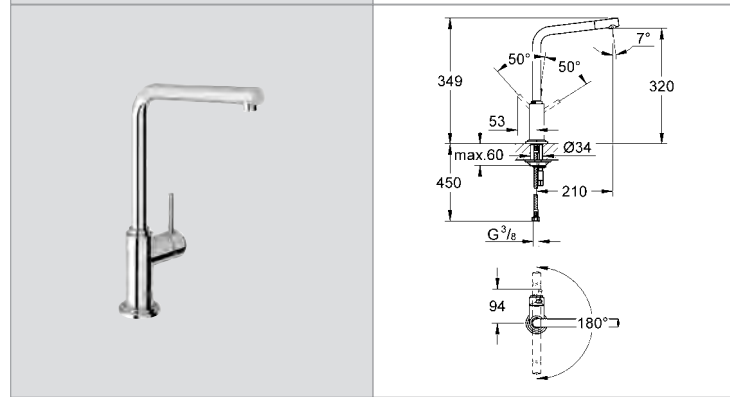

32 136 001 4005176857584 chrome 368.88
Atrio
Single-lever sink mixer 1/2"
monobloc installation
28 mm ceramic cartridge
with **GROHE SilkMove®**
GROHE StarLight® chrome finish
swivel tubular 7° spout with mousseur
selectable swivel area : 180° / 360°
flexible connection hoses
rapid installation system
min. recommended pressure 1.0 bar