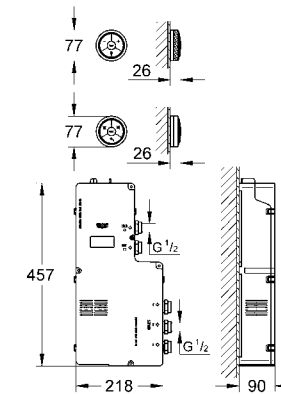

36 296 000	4005176894688	chrome	1,204.56

Veris F-Digital
Digital controller and digital diverter for shower
including digital thermostat unit
Digital Controller - intuitive multifunctional operating unit
- Wireless technology
- Temperature and flow control
- Pause-function
- Memory function
- LED ring incl. warming-up function: visual feedback when preferred temperature is reached
digital diverter for shower
- Diverter: head-, side- and hand shower
- LED ring (indication of outlet)
digital thermostat unit (concealed body)
- warm/cold-supplies 1/2"
- 3 outlets 1/2"
- with pump and build-in power supply 110-240 V / operating voltage 24 V / cable length 400m
transceiver unit for Digital Controller and Digital thermostat unit incl. cable 3 m
GROHE TurboStat® digital controlled compact cartridge with wax thermoelement default setting configurable during installation
- automatic safety shut-off after 20 min
- GROHE SafeStop at 38°C
GROHE StarLight® chrome finish
GROHE EcoJoy® technology for less water and perfect flow
recommended pressure 0.1 - 1.0 bar