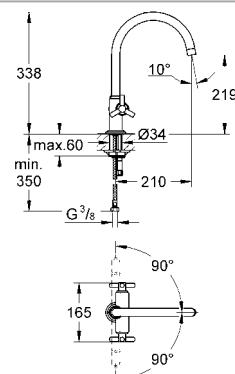

31 000 000 4005176237379 chrome 396.86
Atrio
Sink mixer 1/2"
swivel tubular spout
ceramic headparts 1/2" - 90°
flexible connection hoses
rapid installation system
with Ypsilon handle
GROHE StarLight® chrome finish
swivel area 180°
selectable swivel area : 180° / 360°
min recommended pressure 1.0 bar