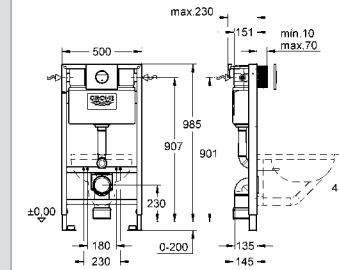

GROHE RAPID SL WC

Ref.No.	EAN code	Colour	Retail Guide Price (£)
38 889 000	4005176879647		377.63

Rapid SL 4 in 1 set for WC with flushing cistern 6 - 9 l
for on-the-wall installations or studded walls
1.0 m installation height
powder coated steel frame, self-supporting for dry-cladding, completely pre-assembled with fixed connections, for single or series installation
quick adjustment, lockable, fixing material
TÜV approved, 2 WC fixing bolts
fixing device for ceramic
distance of fixing bolts 180/230 mm
outlet bend Ø 80 mm, depth adjustable
reducer Ø 80/100 mm, inlet and outlet connecting set
pneumatic discharge valve offering 3 modes of operation: dual flush or start/stop or non-interruptible
front or top actuation
water supply from left/right or back
low noise (group I acc. to German Noise Specification)
insulated against condensation
½" water supply connection including integrated angle valve and push fit flexible hose union
shortable inspection shaft incl. protection during construction phase
including wall plate Nova Cosmopolitan
for dual flush or start & stop actuation for horizontal installation, 156 x 197 mm
chrome, made of ABS
GROHE StarLight® chrome finish
GROHE EcoJoy® technology for less water and perfect flow
accessories for on-the-wall installation with **GROHE Fresh** retrofit set