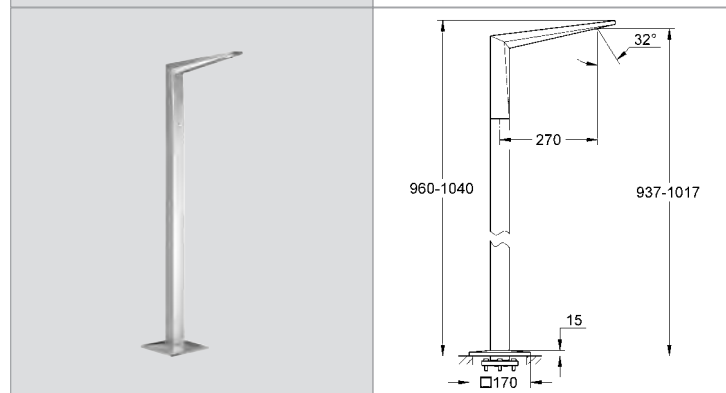

13 301 000 **4005176899041** **chrome** **1,054.20**
Allure Brilliant
Bath spout
floor-mounted
set for final installation for 45 984 000
without roughing-in-set
GROHE StarLight® chrome finish
spout with integrated mousseur
projection 270 mm
total height 1070 mm
min recommended pressure 1.0 bar