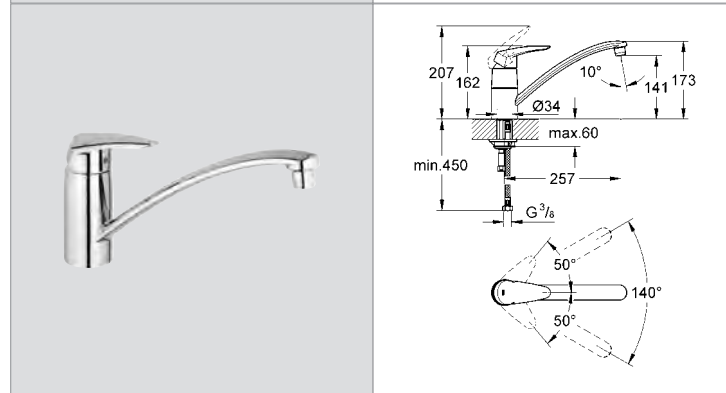

33 770 001 4005176828959 chrome 178.32
Eurodisc Sink mixer 1/2"
monobloc installation
GROHE SilkMove® 46 mm ceramic cartridge
GROHE StarLight® chrome finish
adjustable flow rate limiter
swivel tubular spout
mousseur
with stop restriction
flexible connection hoses
rapid installation system
min. recommended pressure 1.0 bar