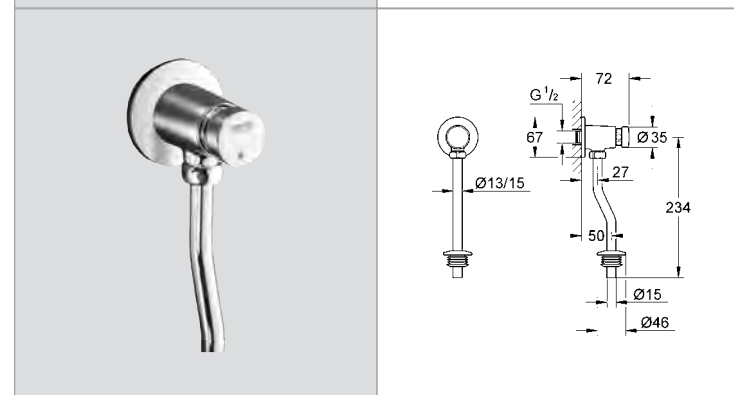

37 396 000	4005176907968		99.66

Press urinal flush valve
1/2"
angle valve
exposed installation
brass
flow pressure 1.0 - 5.0 bar
flush time 7/15/30 sec.
escutcheon
flush pipe
connector
flush volume adjustable 2.0 - 6.0 l
with wall escutcheon
GROHE StarLight® chrome finish
min. recommended pressure 1.0 bar