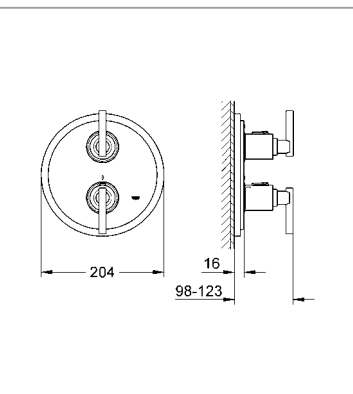

Atrio
Thermostatic shower mixer
without concealed body
set for final installation for
GROHE Rapido T 35 500 000 / 35 050 000
TMV2 compliant when used with 35 050 000
GROHE StarLight® chrome finish
volume handle with **GROHE EcoButton**
(economy button with individually
adjustable economy stop)
GROHE SafeStop safety button at 38°C
covered fixing
with Jota handle

19 399 000 4005176831324 chrome 344.41