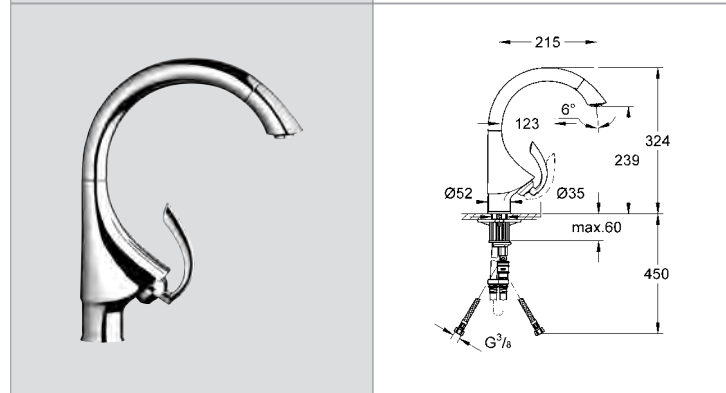

33 786 000 4005176819865 chrome 379.37
33 786 SD0 4005176819858 stainless steel 506.99

K4
Sink mixer 1/2"
monobloc installation
GROHE SilkMove® 35 mm ceramic cartridge
GROHE StarLight® chrome finish
adjustable flow rate limiter
swivel tubular spout
extractable mousseur spout integrated
integrated non-return valve
flexible connection hoses
rapid installation system
protected against backflow
min. recommended pressure 1.0 bar