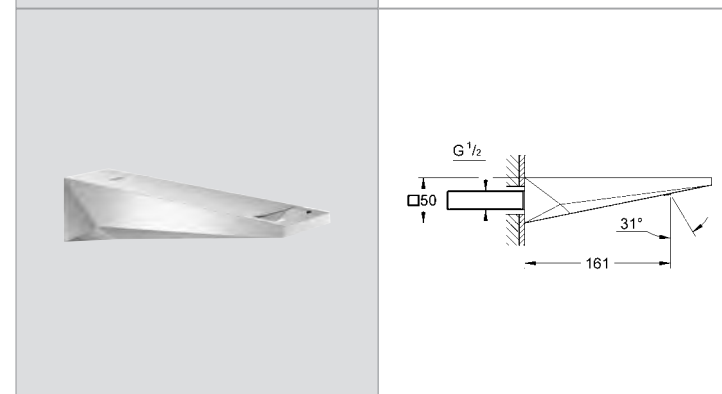

13 299 000 **4005176899003** **chrome** **230.77**
Allure Brilliant
Bath spout
wall mounted
GROHE StarLight® chrome finish
spout with integrated mousseur
projection 161 mm
min recommended pressure 1.0 bar