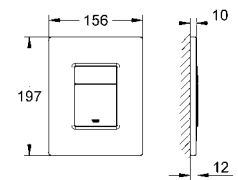

38 732 000 4005176836114 chrome 65.91

Skate Cosmopolitan
WC wall plate
for dual flush or start & stop actuation
for vertical and horizontal installation
156 x 197 mm
made of ABS
for pneumatic drop valve AV1
GROHE StarLight® chrome finish