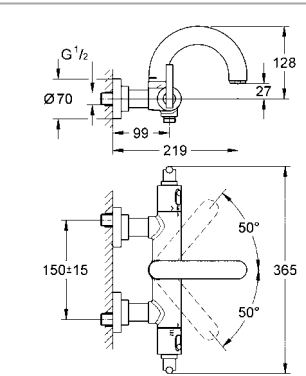

34 062 000 4005176237423 chrome 842.66
Atrio Thermostatic bath/shower mixer 1/2"
wall mounted, wax thermoelement
Aquadimmer with multiple function
diverter bath/shower
temperature scale handle with
GROHE SafeStop safety stop at 38°C
swivel tubular spout with mousseur and stop limiter
covered S-unions
protected against backflow
with Jota handle
without shower set
GROHE StarLight® chrome finish
max. pressure differential 5:1
min. recommended pressure 1.0 bar