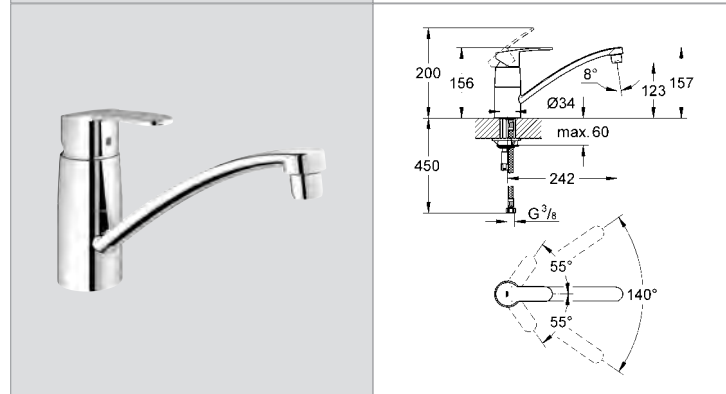

# GROHE KITCHEN FITTINGS

Ref.No. EAN code Colour Retail Guide Price (£)

**31 124 002 4005176886614 chrome 188.81**  
**Eurostyle Cosmopolitan**  
**Sink mixer 1/2"**  
 medium spout  
 monobloc installation  
**GROHE SilkMove®** 35 mm ceramic cartridge  
**GROHE StarLight®** chrome finish  
 adjustable flow rate limiter  
 swivel tubular spout  
 swivel area 140°  
 mousseur  
 flexible connection hoses  
 rapid installation system  
**min. recommended pressure 1.0 bar**