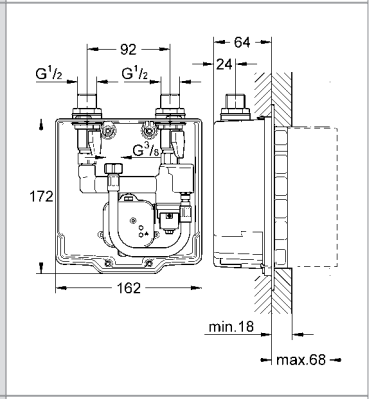

Eurosmart Cosmopolitan E
Concealed mounting box
with integrated pre-adjustable
thermostatic mixer
wall installation
suitable for IR-sets for final installation
2 stop valves
pre-adjustable thermostatic mixer
Grotherm Micro integrated
non-return valve
GROHE EcoJoy® technology for
less water and perfect flow

36 337 000	4005176896736		101.57