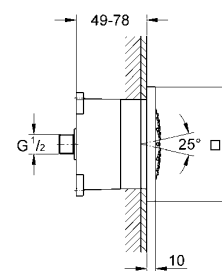

27 251 000	4005176856327	chrome	83.40
27 251 LSO	4005176870125	moon white	129.90
27 251 KSO	4005176870118	velvet black	129.90

Rainshower® F-Series 5"
Side shower 1 spray
Normal
including concealed body
also to be used as head shower
127 x 127 mm
flow straightener with ball joint
(± 12.5° rotatable)
GROHE DreamSpray® perfect spray pattern
GROHE FlowBalance flow regulating screw
connection thread 1/2"
SpeedClean anti-limescale system
GROHE StarLight® chrome finish
min recommended pressure 1.0 bar