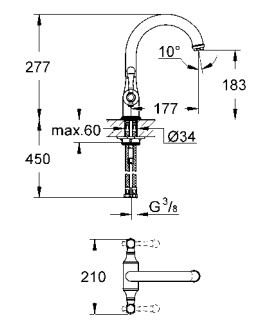

30 188 000	4005176914096	chrome	275.35

Bridgeford Two handle sink mixer 1/2"
monobloc installation
projection 177 mm
ceramic headpart
with lever handles
GROHE StarLight® chrome finish
swivel tubular spout
selectable swivel area : 0° / 150° / 360°
mousseur
flexible connection hoses
rapid installation system
min. recommended pressure 0.4 bar