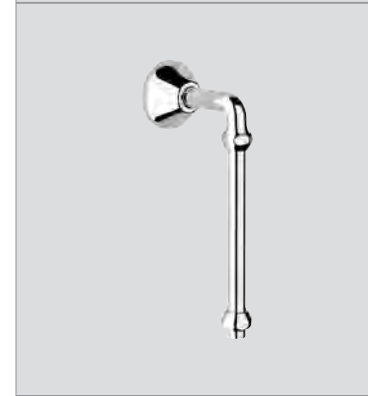

12 407 000	4005176004629	chrome	83.83

Wall union, male 1/2"
connection pipe Ø 18 mm
connector set 3/4"
male thread 1/2"
escutcheon
GROHE StarLight® chrome finish