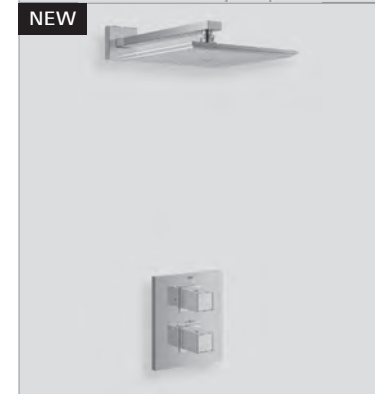

11 832 1 4005176982859 chrome 943.49

Grohtherm Cube + Rainshower® Shower Solution Pack 2
concealed body Rapido T thermostat valve (35 500 000)
set for final installation Grohtherm Cube (19 959 000)
Rainshower® Allure head shower (27 479 000)
Rainshower® square shower arm 286 mm (27 709 000)
GROHE TurboStat® compact cartridge with wax thermoelement
GROHE StarLight® chrome finish
GROHE SafeStop safety button at 38°C
GROHE DreamSpray® perfect spray pattern
SpeedClean anti-limescale system
max. pressure differential 5:1
min. recommended pressure 1.0 bar