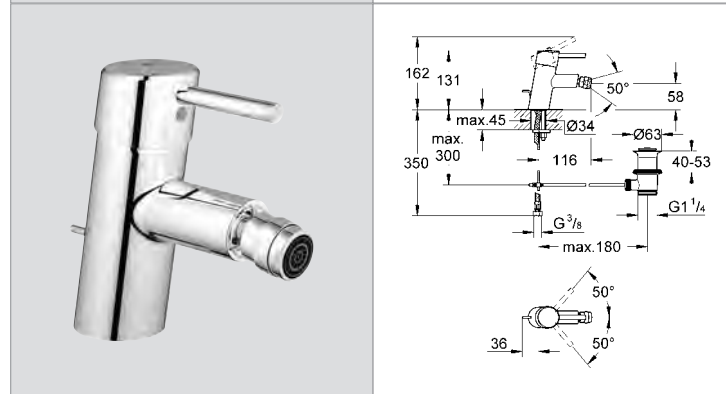

32 208 001 4005176888908 chrome 124.47
Concetto
Bidet mixer 1/2"
monobloc installation
metal lever
28 mm ceramic cartridge
with **GROHE SilkMove®**
GROHE StarLight® chrome finish
ball-joint mousseur
pop-up waste set 1 1/4"
flexible connection hoses
GROHE QuickFix™ installation system
with centering support
with temperature limiter
min. recommended pressure 1.0 bar