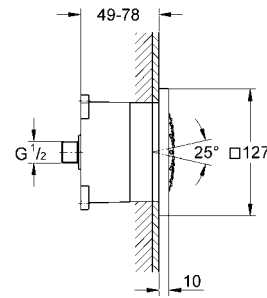

Ref.No.	EAN code	Colour	Retail Guide Price (€)
27 251 000	4005176856327	chrome	83.40
27 251 KSO	4005176870118	velvet black	129.90
27 251 LSO	4005176870125	moon white	129.90

GROHE Ondus
Side shower 1 spray
Normal
including concealed body
also to be used as head shower
127 x 127 mm
GROHE DreamSpray® perfect spray pattern
flow straightener with ball joint
(± 12.5° rotatable)
GROHE FlowBalance flow regulating screw
connection thread 1/2"
SpeedClean anti-limescale system
GROHE StarLight® chrome finish
min recommended pressure 1.0 bar