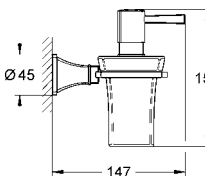

40 627 000	4005176927768	chrome	195.81
40 627 IGO	4005176927775	chrome/gold	254.37

Grandera holder with ceramic soap dispenser
GROHE StarLight® chrome finish