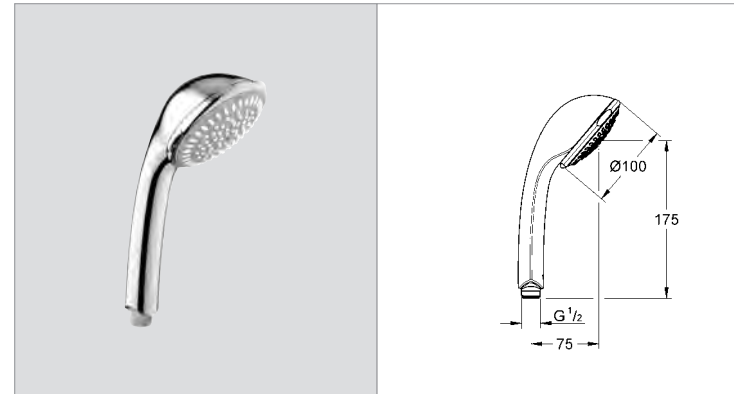

GROHE RELEXA HAND SHOWERS

Ref.No.	EAN code	Colour	Retail Guide Price (£)

28 793 000	4005176823961	chrome	66.78

Relaxa 100 Trio
Hand shower 3 sprays
Wide Spray/ Needle Jet / Rain
GROHE DreamSpray® perfect spray pattern
GROHE CoolTouch®
GROHE StarLight® chrome finish
Inner WaterGuide for a longer life
SpeedClean anti-limescale system
min. recommended pressure 1.0 bar