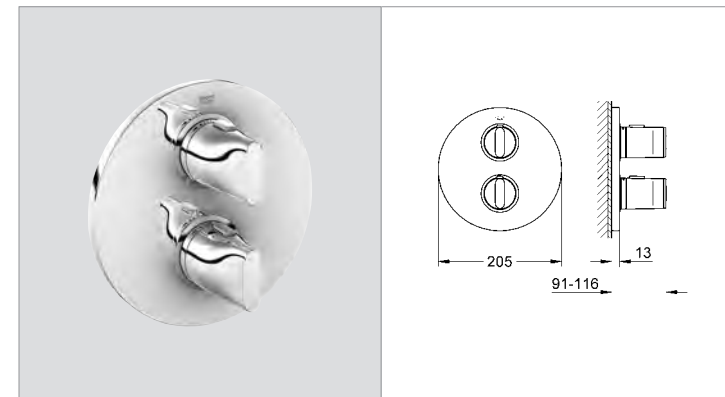

Ref.No.	EAN code	Colour	Retail Guide Price (£)
19 443 000	4005176840517	chrome	426.67
19 443 KSO	4005176840548	velvet black	533.22

GROHE Ondus
Thermostatic shower mixer
without concealed body
set for final installation for
GROHE Rapido T 35 500 000 / 35 050 000
TMV2 compliant when used with 35 050 000
volume handle with **GROHE EcoButton**
(economy button with individually
adjustable economy stop)
temperature scale handle with
GROHE SafeStop safety stop at 38°C
metal handles
GROHE StarLight® chrome finish
metal escutcheon