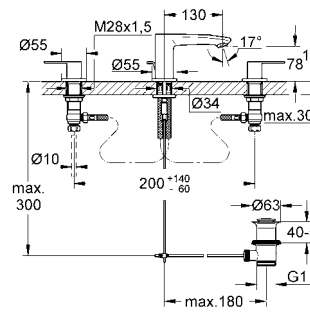

20 208 002 4005176886980 **chrome** **249.13**

Eurostyle Cosmopolitan 3-hole basin mixer
spout with mousseur
GROHE StarLight® chrome finish
ceramic headparts 1/2", 90°
pop-up waste set 1 1/4"
GROHE QuickFix™ installation system
with centering support
pressure-proof, flexible connection hoses
between spout and side valves
min. recommended pressure 1.0 bar