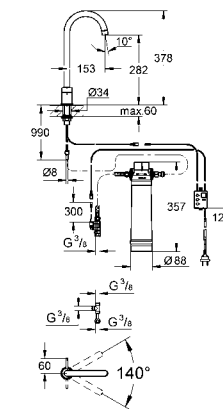

Ref.No.	EAN code	Colour	Retail Guide Price (£)
31 301 001	4005176987922	chrome	510.30
31 301 DC1	4005176987939	supersteel	587.95

GROHE Blue® Mono Pure Starter kit
consisting of:
GROHE Blue® Minta Mono faucet with filter function
monobloc installation
handle for filtered table water
GROHE StarLight® chrome finish
swivel tubular spout
swivel area 140°
flexible connection hoses
type of protection IP 55
CE approved
main switching power supply 100 - 240 V AC
50/60 Hz with safety extra-low voltage (SELV)
6 V DC to filter change display unit
adjustable for 600 litre, 1500 litre or
3000 litre filter cartridges
GROHE Blue® 600 l filter
GROHE Blue® filter head with flexible adjustment
Min. recommended pressure 2.0 bar