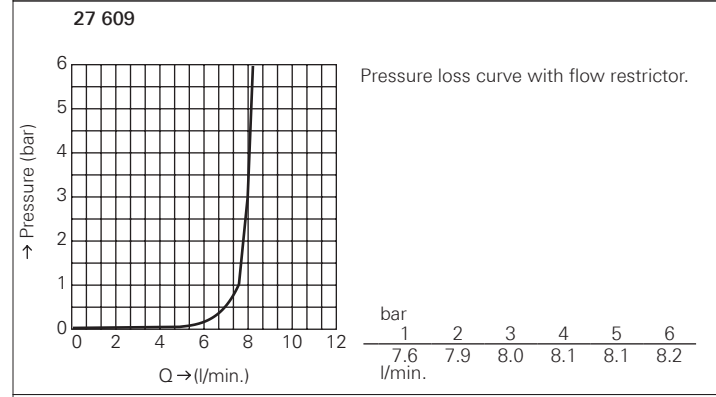

GROHE FLOW CHARTS

GROHE FLOW CHARTS