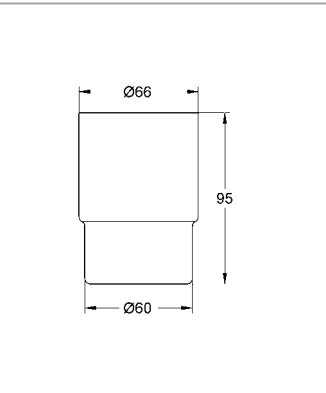

Essentials Glass

40 368 000	4005176829147		17.13