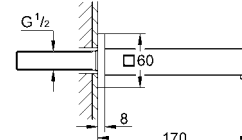

13 303 000 4005176906350 chrome 104.38

Eurocube
Bath spout
wall mounted
GROHE StarLight® chrome finish
mousseur
male thread 1/2"
projection 170 mm