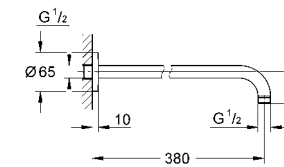

28 361 000	4005176295157	chrome	100.18
28 361 KSO	4005176842146	velvet black	119.23
28 361 LSO	4005176842153	moon white	119.23

GROHE Ondus
Shower arm, 380 mm
connection thread 1/2"
can be used for all Rainshower head
showers except Rainshower Jumbo
GROHE StarLight® chrome finish