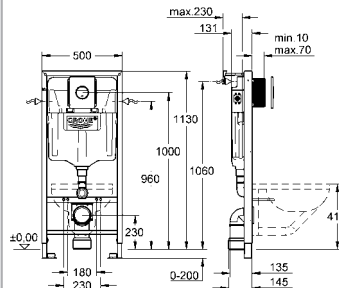

38 883 000	4005176879586		347.03

Rapid SL 4 in 1 set for WC
flushing cistern GD 2
with small maintenance access
1.13 m installation height
for on-the-wall installations or studded walls
powder coated steel frame, self-supporting for dry-cladding, completely pre-assembled with fixed connections, for single or series installation
quick adjustment, lockable, fixing material
TÜV approved, 2 WC fixing bolts
fixing device for ceramic
distance of fixing bolts 180/230 mm
outlet bend Ø 80 mm, depth adjustable
reducer Ø 80/100 mm, inlet and outlet connecting set
adjustment ex factory 6 l and 3 l
pneumatic discharge valve offering 3 modes of operation: dual flush or start/stop or non-interruptible
water supply from left/right or back
low noise (group I acc. to German Noise Specification)
DIN approved, insulated against condensation
½" water supply connection including integrated angle valve and push fit flexible hose union
no tools required for the installation of the inspection shaft incl. protection during construction phase, for vertical or horizontal use
including wall plate Nova Cosmopolitan
for dual flush or start & stop actuation for vertical and horizontal installation
156 x 197 mm, chrome, made of ABS
GROHE StarLight® chrome finish
accessories for on-the-wall installation with **GROHE Fresh** retrofit set