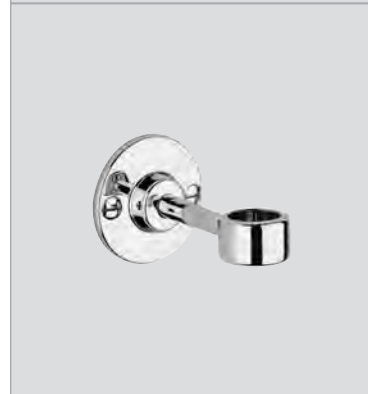

Relexa
Pipe clip
for pillar shower, 1/2"
for shower riser Ø 18 mm
with stone pin
for fixing
with wood screws
GROHE StarLight® chrome finish

28 817 000	4005176602962	chrome	11.00