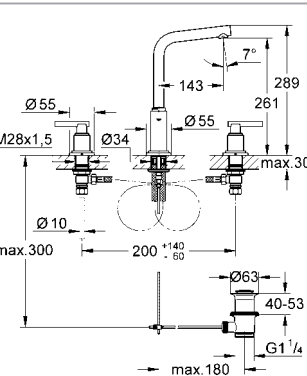

20 382 001 4005176912535 chrome 571.68
Atrio Three-hole basin mixer 1/2"
swivel 7° tubular spout with mousseur and stop limiter
ceramic headparts 1/2", 90°
pop-up waste set 1 1/4"
pressure-proof, flexible connection hoses
between spout and side valves
union nut with 10.5-mm drilling
GROHE StarLight® chrome finish
min. recommended pressure 1.0 bar