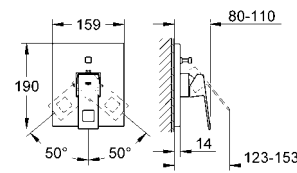

19 896 000	4005176901201	chrome	167.83

Eurocube
Single-lever bath/shower mixer trim without concealed body
set for final installation for 35 501 000
GROHE StarLight® chrome finish
automatic diverter: bath/shower
metal lever
escutcheon- and shaft-sealing
metal escutcheon
covered fixing