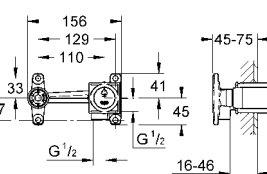

Allure Brilliant
Single-lever mixer 1/2", concealed body
for 2 hole basin mixer
wall installation
without finishing trim set
installation depth 45 to 75 mm
GROHE SilkMove® 35 mm ceramic cartridge
adjustable flow rate limiter
installation device

20 342 000 4005176898860 **chrome** **571.68**