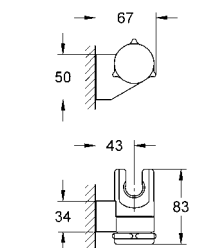

28 623 000 4005176031595 **chrome** 30.42

Relaxa
Wall hand Shower holder
adjustable
GROHE StarLight® chrome finish