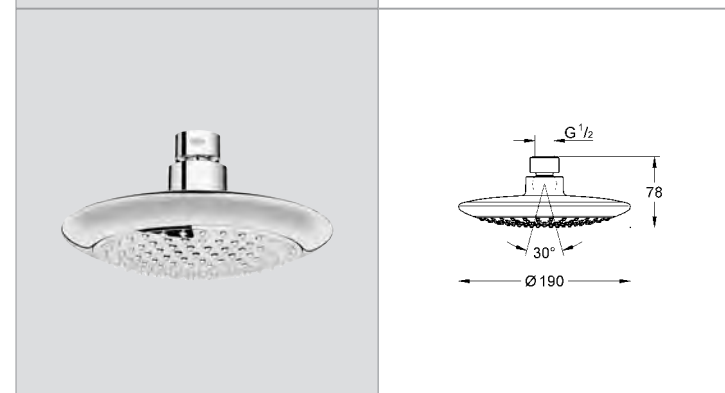

27 371 000 4005176877889 **chrome 148.42**
Rainshower® Icon 190
Head shower 1 spray
Rain
Ball joint +/- 15° rotatable
connection thread 1/2"
GROHE DreamSpray® perfect spray pattern
GROHE StarLight® chrome finish
SpeedClean anti-limescale system
min. recommended pressure 1.0 bar

27 373 000 4005176877902 **chrome 148.42**
Ditto, with GROHE EcoJoy® 9.5 l/min flow limiter

27 436 000 4005176880469 **chrome 198.43**
Rainshower® Solo 190
Head shower 1 spray
Rain
chrome plated spray plate
Ball joint +/- 15° rotatable
connection thread 1/2"
GROHE DreamSpray® perfect spray pattern
GROHE StarLight® chrome finish
SpeedClean anti-limescale system
Inner WaterGuide for a longer life
min. recommended pressure 1.0 bar

27 438 000 4005176880483 **chrome 198.43**
Ditto, with GROHE EcoJoy® 9.5 l/min flow limiter