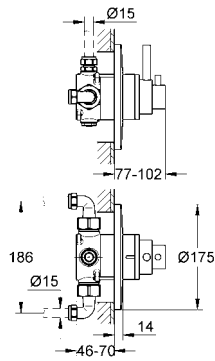

34 224 000	4005176815935	chrome	398.60

Avensys Modern
Dual control shower mixer 1/2"
Thermostatic
suitable for high / low pressure
concealed brass body & trim set
flow & temperature control handles
wax thermoelement
installation bracket for body
built-in non return valves
dirt strainers
shower outlet 1/2" top or bottom
flow limiters for high (>1.0 bar) or unequal pressures
GROHE StarLight® chrome finish
max. pressure differential 5:1
recommended pressure 0.1 - 5.0 bar