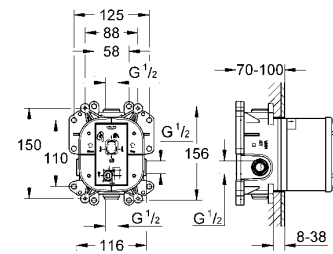

35 501 000 4005176833847 103.15

GROHE Rapido E
Universal Single-lever mixer
for concealed installation
without finishing trim set
GROHE SilkMove® 46 mm ceramic cartridge
adjustable flow rate limiter
min. recommended pressure 1.0 bar