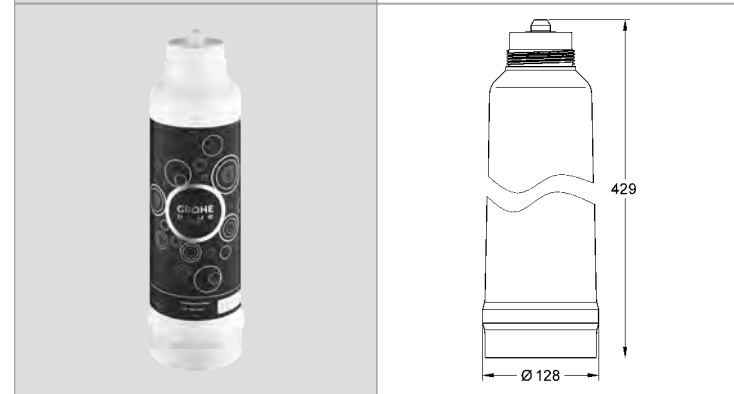

40 412 001 4005176984082
GROHE Blue® Filter
BWT replacement filter for GROHE Blue®
Upto 3000 Liters
4 Stage Filtration

Ref.No. EAN code Colour Retail Guide Price (£)