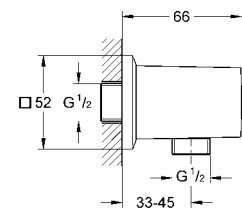

Allure Brilliant Shower outlet elbow, 1/2"
male thread protected against backflow metal
GROHE StarLight® chrome finish

28 364 000 4005176295294 silver 32.70