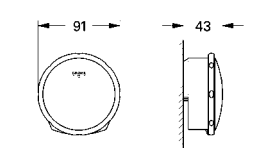

Ref.No. EAN code Colour Retail Guide Price (£)

19 952 000 4005176174230 chrome 169.06

Talentofill
Inlet-, pop-up and waste-system
set for final installation
escutcheon
supply part
waste plug
fixing set
GROHE StarLight® chrome finish
min recommended pressure 1.0 bar