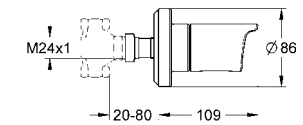

19 243 001	4005176926570	chrome	41.09

Grotherm 2000 NEW
Concealed stop-valve trim
GROHE StarLight® chrome finish
for concealed valves, 1/2", 3/4"
installation depth adjustable
28-80 mm
metal escutcheon with wall sealing
shut-off valve
screwed