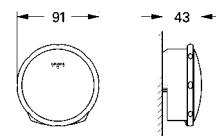

19 952 000 4005176174230 chrome 169.06

Talentofill
Inlet-, pop-up and waste-system
set for final installation
escutcheon
supply part
waste plug
fixing set
GROHE StarLight® chrome finish
min recommended pressure 1.0 bar

in combination with Talentofill
28 990 000/28 991 000