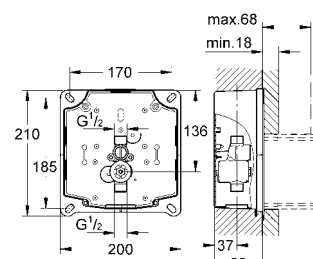

GROHE Rapido UMB
roughing-in set for urinal
for manual actuation or Tectron infra-red electronic 6 V
water group with stop valve
flow pressure min 0.5 bar
operating pressure max 10 bar
flush aid
functional unit checked ex factory
water supply connections 1/2" outer threat
installation box with gasket
fixing points for dry cladding and masonry-in
Shortable inspection shaft incl. protection during construction phase for sets for final installation with dimensions 116 x 144 mm
(not suitable for 37 321)

GROHE WALL PLATES FOR URINAL

Ref.No.	EAN code	Colour	Retail Guide Price (£)
38 857 000	4005176875694	chrome	107.17
38 857 SH0	4005176875793	alpine white	98.77