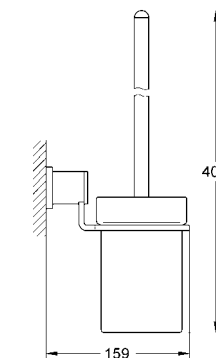

40 340 000	4005176824128	chrome	230.77

Allure
Toilet brush set
GROHE StarLight® chrome finish
wall model