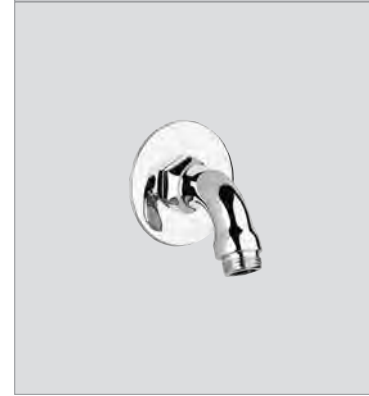

Relexa
Shower arm 55 mm
connection thread 1/2"
GROHE StarLight® chrome finish