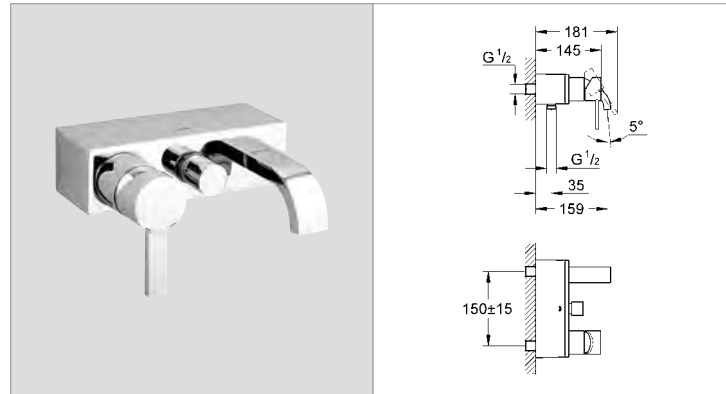

Ref.No. EAN code Colour Retail Guide Price (£)

32 826 000 4005176882425 **chrome** **632.87**
Allure
Single-lever bath/shower mixer 1/2"
wall mounted
GROHE SilkMove® 46 mm ceramic cartridge
GROHE StarLight® chrome finish
adjustable flow rate limiter
automatic diverter: bath/shower
mousseur
integrated non-return valve
in the shower outlet 1/2"
flat wall installation with covered unions
protected against backflow
GROHE QuickFix® system
min. recommended pressure 1.0 bar