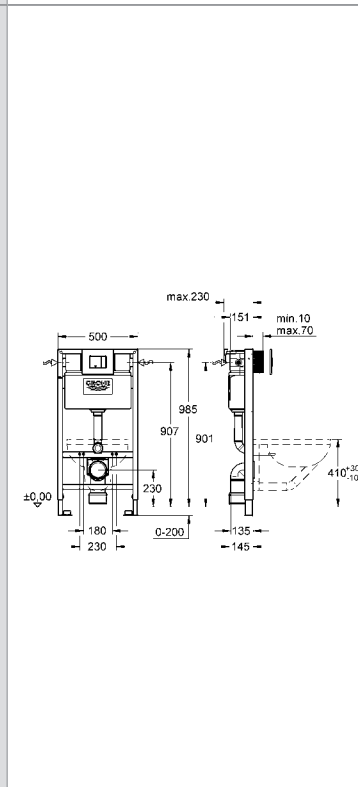

GROHE RAPID SL WC

Ref.No.	EAN code	Colour	Retail Guide Price (£)
11 859 9	4005176993527		335.98

Rapid SL 3 in 1 set for WC
with flush cistern 6 l
for on-the-wall installations or studded walls
1.0 m installation height
powder coated steel frame, self-supporting
for dry-cladding, completely pre-assembled
with fixed connections
for single or series installation
quick adjustment, lockable
fixing material, TÜV approved
2 WC fixing bolts
fixing device for ceramic
distance of fixing bolts 180/230 mm
outlet bend Ø 80 mm, depth adjustable
reducer Ø 80/100 mm
inlet and outlet connecting set
flushing cistern 6 - 9 l
pneumatic discharge valve offering 3 modes of operation:
dual flush or start/stop or non-interruptible
front or top actuation
water supply from left/right or back
low noise (group I acc. to German Noise Specification)
test approval applied for insulated against condensation
½" water supply connection including integrated angle valve and push fit flexible hose union
protecting block
including wall plate Nova Cosmopolitan
for dual flush or start & stop actuation
horizontal installation
156 x 197 mm
chrome
made of ABS
GROHE EcoJoy® technology for less water and perfect flow
GROHE StarLight® chrome finish
with wall brackets for on-the-wall installations

38 868 000	4005176878091		335.67