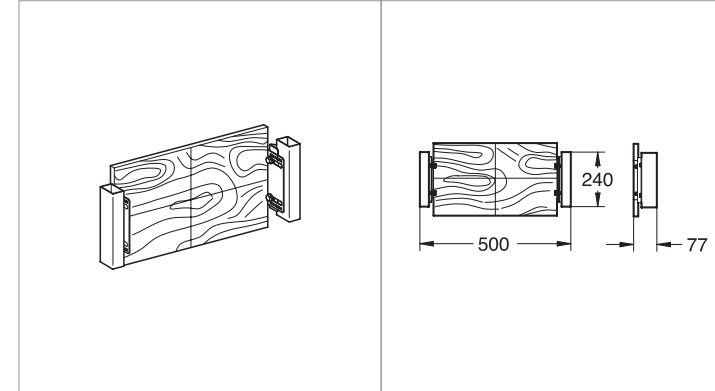

GROHE RAPIDO E

Ref.No.	EAN code	Colour	Retail Guide Price (£)
35 501 000	4005176833847		103.15

GROHE Rapido E
Universal Single-lever mixer
for concealed installation
for use with bath- and shower-mixer
without finishing trim set
flat installation depth 70 mm - 100 mm
easy to install, premounted and tested unit
GROHE SilkMove® 46 mm ceramic cartridge
adjustable flow rate limiter
safe to install, stable built-in-box and protective cap
fixation options for solid walls and dry cladding
wall sealing
all connectors 1/2", with identification marking
diverter for bath-mixer in finishing trim set
body in DR-brass
noise classification 1 in accordance with DIN4109
min. recommended pressure 1.0 bar

GROHE RAPIDO E

Ref.No.	EAN code	Colour	Retail Guide Price (£)
38 652 000	4005176294778		103.50

Rapid SL fitting support
for concealed fittings and room ventilation
for studed walls
for empty elements
for GROHE Rapido
variable depth adjustment 75-115 mm
with waterproof plywood for fixing the fittings
fixing material

29 008 000	4005176837685		67.83

Safety combination (EN 1717)
for Rapido E 35 501 000
Re-fitting-set for backflow protection
for use with inlet pop-up and waste sets
e.g. Talentofil 28 990 000 or 28 991 000
DVGW Reg. No. NW-6312AS2269

46 191 000	4005176119996	chrome	108.16

Extension set 25 mm
for Rapido E 35 501 000

46 343 000	4005176189791	chrome	112.33

Extension set 50 mm
for Rapido E 35 501 000