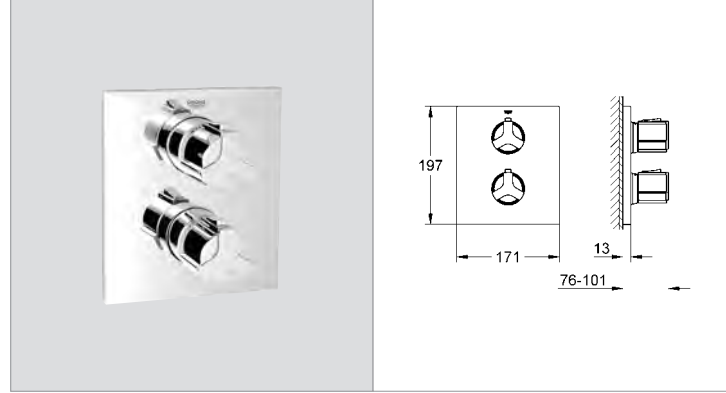

19 380 000	4005176831539	chrome	395.11

Allure
Thermostatic shower mixer
without concealed body
set for final installation for
GROHE Rapido T 35 500 000 / 35 050 000
TMV2 compliant when used with 35 050 000
metal handles
covered fixing
GROHE StarLight® chrome finish
temperature scale handle with
GROHE SafeStop safety stop at 38°C
volume handle with **GROHE EcoButton**
(economy button with individually adjustable economy stop)

Ref.No.	EAN code	Colour	Retail Guide Price (£)