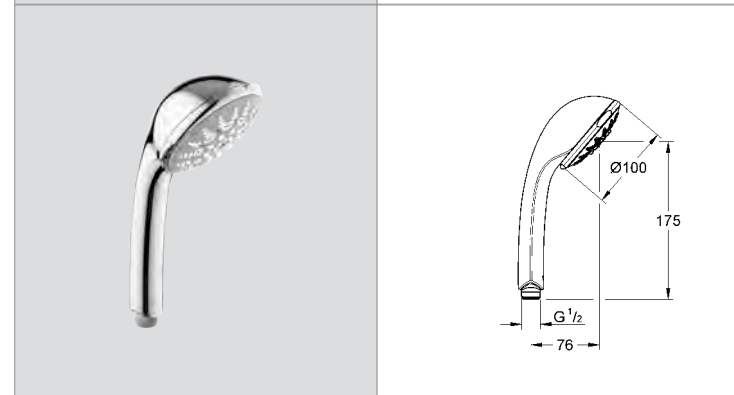

28 796 000	4005176824296	chrome	103.15

Relaxa 100 Five
Hand shower 5 sprays
Wide spray / Needle Jet / Rain / Massage / Champagne spray
GROHE DreamSpray® perfect spray pattern
GROHE CoolTouch®
GROHE StarLight® chrome finish
Inner WaterGuide for a longer life
SpeedClean anti-limescale system
min. recommended pressure 1.0 bar