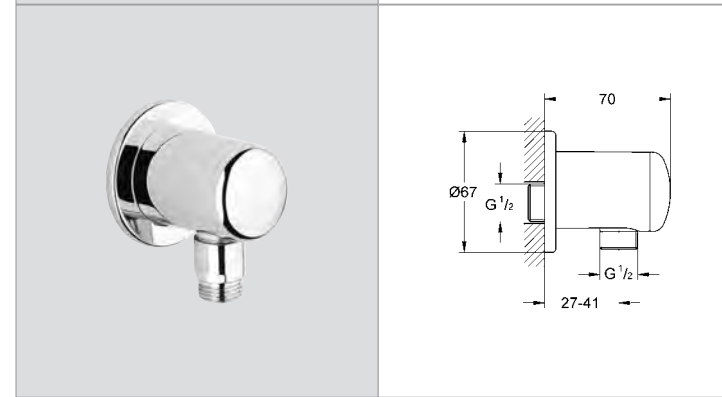

27 520 000 4005176886492 chrome 73.07

Ditto, 900 mm shower rail

27 596 000 4005176895944 5.77

**New Tempesta**  
GROHE EasyReach™ tray  
acrylic

28 671 000 4005176103070 chrome 32.70

**Relexa**  
Shower outlet elbow, 1/2"  
male thread  
suitable for the Relexa plus handsprays  
Single (28 212)  
Exquisit (28 215)  
GROHE StarLight® chrome finish