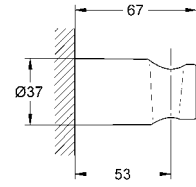

GROHE SHOWER ACCESSORIES

Ref.No. EAN code Colour Retail Guide Price (£)

27 056 000 4005176830440 chrome 25.52

Rainshower®
Wall hand Shower holder
not adjustable
without escutcheon
GROHE StarLight® chrome finish