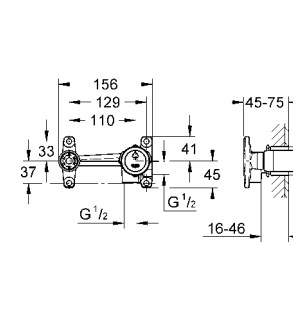

32 635 000 4005176845949 217.66

Quadra
Single-lever mixer 1/2", concealed body
for 2 hole basin mixer
wall installation
without finishing trim set
installation depth 45 to 75 mm
GROHE SilkMove® 35 mm ceramic cartridge
installation device
min recommended pressure 1.0 bar

11 522 1 4005176910081 30.60

Click Waste
1 1/4"
for basins mixers without Pop Up Waste
removable cover