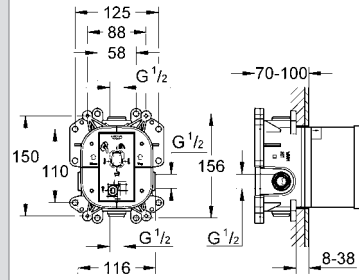

GROHE RAPIDO E

Ref.No.	EAN code	Colour	Retail Guide Price (£)
35 501 000	4005176833847		103.15

GROHE Rapido E
Universal Single-lever mixer
for concealed installation
for use with bath- and shower-mixer
without finishing trim set
flat installation depth 70 mm - 100 mm
easy to install, premounted and tested unit
GROHE SilkMove® 46 mm ceramic cartridge
adjustable flow rate limiter
safe to install, stable built-in-box and protective cap
fixation options for solid walls and dry cladding
wall sealing
all connectors 1/2", with identification marking
diverter for bath-mixer in finishing trim set
body in DR-brass
noise classification 1 in accordance with DIN4109
min. recommended pressure 1.0 bar