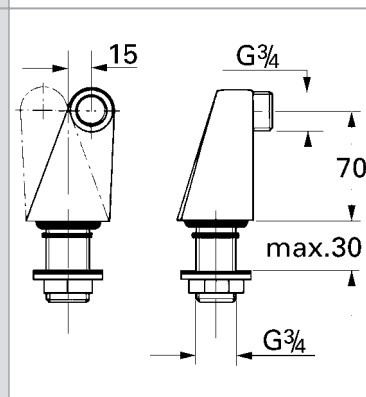

Wall Mounted Brackets
1 pair
for exposed 1/2" mixers
includes: wall plate, brass olive, fixing nipple, chrome shroud

Pillar union, 3/4", pair
180 mm centres
for pillar mounting
GROHE StarLight® chrome finish

18 978 000	4005176028809	chrome	146.33