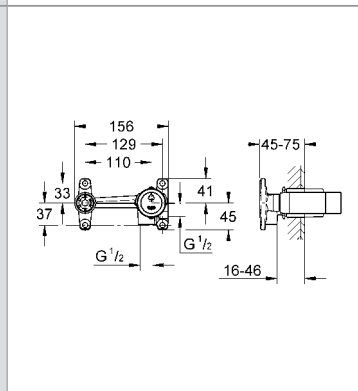

32 635 000   **4005176845949**   **chrome**   **217.66**

Single-lever mixer 1/2", concealed body
for 2 hole basin mixer
wall installation
without finishing trim set
installation depth 45 to 75 mm
GROHE SilkMove® 35 mm ceramic cartridge
adjustable flow rate limiter
installation device
min. recommended pressure 1.0 bar