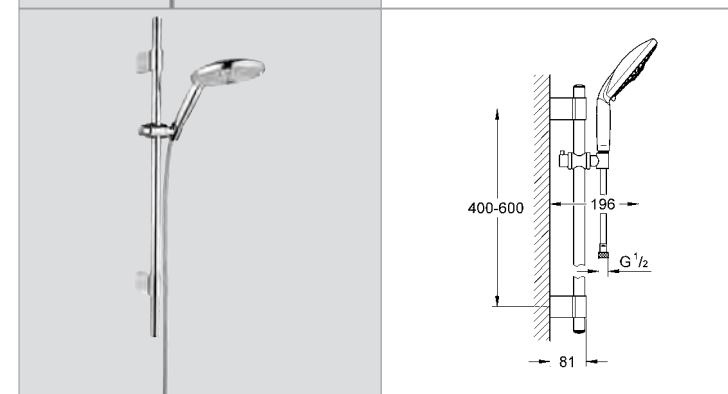

28 768 001 4005176875571 **chrome 189.69**
Rainshower® Classic 160
Shower rail set 4 sprays
shower rail, 600 mm (28 797 000)
GROHE QuickFix® (variable distance between wall shower holders for adaption to existing drillings) with wall holders made of metal
Hand shower Classic (28 765 000)
Silverflex shower hose 1750 mm (28 388 000)
Twistfree to prevent hose from twisting
GROHE StarLight® chrome finish
GROHE DreamSpray® perfect spray pattern
SpeedClean anti-limescale system
min. recommended pressure 1.0 bar

28 770 001 4005176875595 **chrome 194.94**
Ditto, 900 mm shower rail