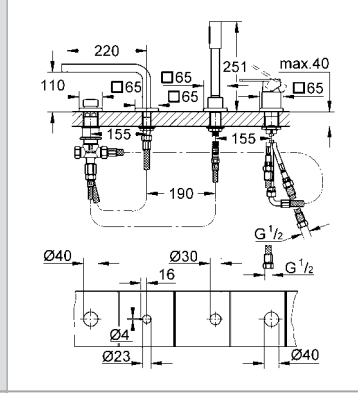

Ref.No. EAN code Colour Retail Guide Price (£)

19 579 000 4005176889813 chrome 842.66

**Quadra**  
**4-hole single-lever bath combination**  
GROHE StarLight® chrome finish  
GROHE SilkMove® 46 mm ceramic cartridge  
pre-assembled spout fixing  
OHM operating element  
diverter bath/shower  
hand shower Sena (28 341 000)  
metal shower hose 2000 mm  
flexible connection hoses  
**without baseframe**  
connection for shower hose  
protected against backflow  
fixed spout  
**min. recommended pressure 1.0 bar**