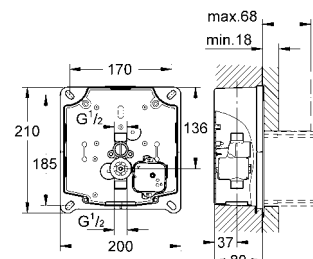

GROHE RAPIDO U/UMB

Ref.No.	EAN code	Colour	Retail Guide Price (£)
37 338 000	4005176837920		105.42

GROHE Rapido U
roughing-in set for urinal
for manual actuation or Tectron infra-red electronic 6 V or 230 V
water group with stop valve
flow pressure min 0.5 bar
operating pressure max 10 bar
flush aid
functional unit checked ex factory
water supply connections 1/2" outer threat
connecting box for mains supply 230 V
installation box with gasket
fixing points for dry cladding and masonry-in
Shortable inspection shaft incl. protection during construction phase for sets for final installation with dimensions 116 x 144 mm

38 787 000	4005176855689		87.07