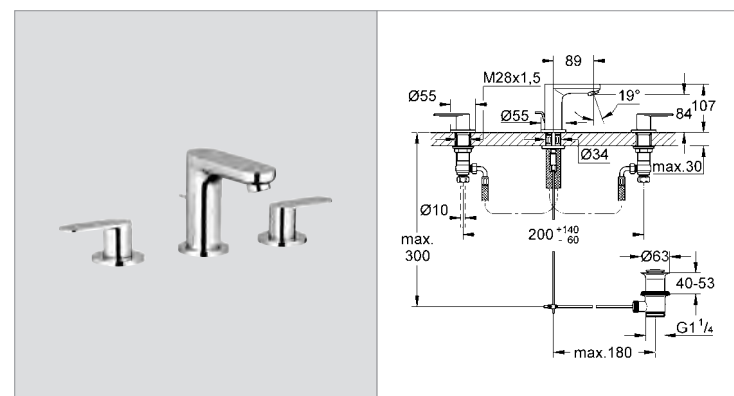

GROHE EUROSMART COSMOPOLITAN

Ref.No. EAN code Colour Retail Guide Price (£)

20 187 000 4005176874680 **chrome 219.41**

Eurosmart Cosmopolitan Three-hole basin mixer 1/2" spout with mousseur
GROHE StarLight® chrome finish ceramic headparts 1/2", 90°
GROHE QuickFix™ installation system with centering support
pressure-proof, flexible connection hoses between spout and side valves
pop-up waste set 1 1/4"
union nut with 10.5-mm drilling
min. recommended pressure 1.0 bar