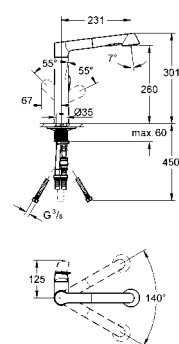

32 176 000	4005176860256	chrome	589.16
32 176 DC0	4005176860263	supersteel	748.25

K7 Sink mixer 1/2"
monobloc installation
GROHE SilkMove® 35 mm ceramic cartridge
GROHE StarLight® chrome finish
metal lever
swivel area 140°
flexible connection hoses
rapid installation system
extactable pull out handspray integrated
protected against backflow
diverter: mousseur/shower jet
min. recommended pressure 1.0 bar