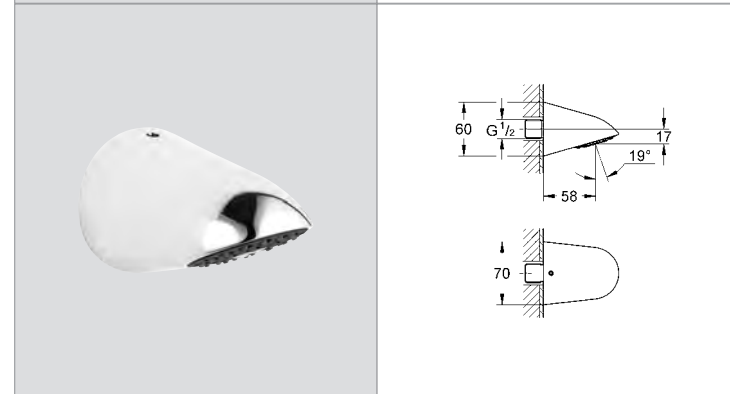

45 296 000 4005176055065 **chrome** 25.67  
**Relexa**  
**Swivel hose connector**  
 to prevent hose twisting  
**GROHE StarLight®** chrome finish

28 189 000 4005176075650 **chrome** 194.05  
**Avensys Shower**  
**Head shower 2 sprays**  
 Turbo Jet (normal spray hard)/Normal (full shower spray)  
**GROHE StarLight®** chrome finish  
**GROHE DreamSpray®** perfect spray pattern  
**SpeedClean** anti-limescale system  
 integral arm  
 with ball joint  
 connection thread with pre-assembled sealing  
**Min. recommended pressure 0.1 bar**