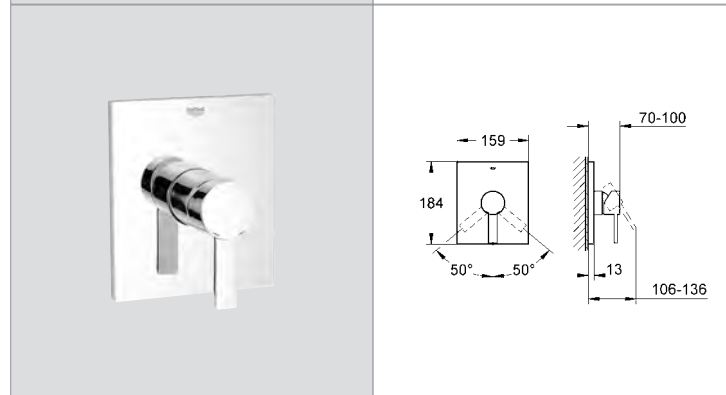

19 317 000 4005176821806 **chrome** **297.20**
Allure
Single-lever shower mixer trim
without concealed body
set for final installation for
35 501 000
metal escutcheon
GROHE StarLight® chrome finish
escutcheon- and shaft-sealing
covered coupling