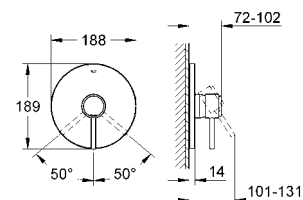

GROHE ATRIO ONE

Ref.No. EAN code Colour Retail Guide Price (£)

19 463 001 **4005176849459** **chrome** **244.75**
Atrio
Single-lever shower mixer trim
without concealed body
set for final installation for
35 501 000
GROHE StarLight® chrome finish
escutcheon- and shaft-sealings
metal escutcheon
covered fixing