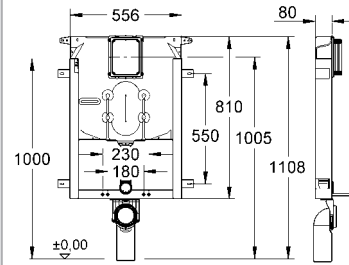

GROHE RAPID SL WC

Ref.No.	EAN code	Colour	Retail Guide Price (£)
38 729 000	4005176835698		199.30

Uniset for WC
with small maintenance access
pneumatic discharge valve offering 3 modes of operation:
dual flush or start/stop or non-interruptible
PE outlet bend Ø 80 mm
inlet and outlet connecting set
steel frame, hot galvanized, with
4 fixing brackets
2 WC fixing bolts
distance of fixing bolts 180/230 mm
fixing device for ceramic
water supply connection from top
low noise (group I acc. to
German Noise Specification)
with plaster base coating made of vinyl fleece
with angle valve ½"
with push fit flexible hose union
Shortable inspection shaft incl.
protection during construction phase,
for vertical or horizontal plates
without wall plate/actuation