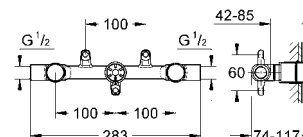

29 025 000 4005176841927 **211.54**

Two-handle basin mixer
concealed body, 1/2"
for 3-hole basin mixer
wall installation
without finishing trim set
DR-brass
Installation depth 43 - 85 mm
Balance hot and cold supplies recommended
min. recommended pressure 1.0 bar