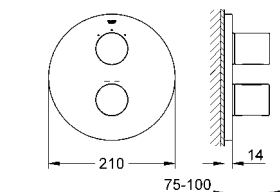

19 468 000 4005176847981 chrome 274.48

Ditto, non TMV2 compliant trim set