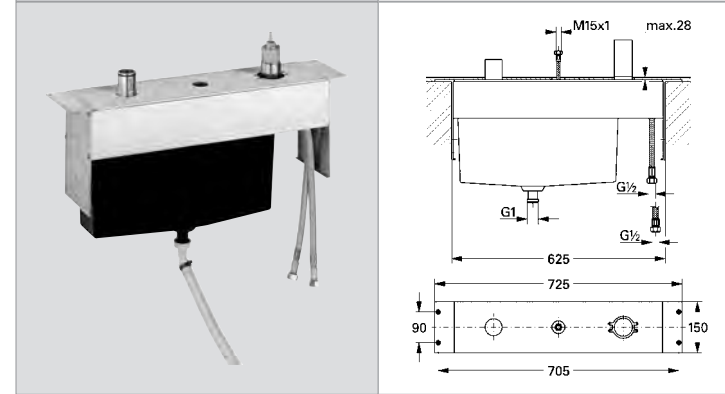

33 339 000 4005176222818 **842.66**
3-hole single-lever bath combination
baseframe for installation
under tiled surround
without finishing trim set
mounting plate and base frame
46 mm cartridge with **GROHE SilkMove®**
and spout fixing pre-assembled
flexible connection hoses
connection for shower hose
drainage box with
integrated outlet for splash water
protected against backflow
this part should be easy to access