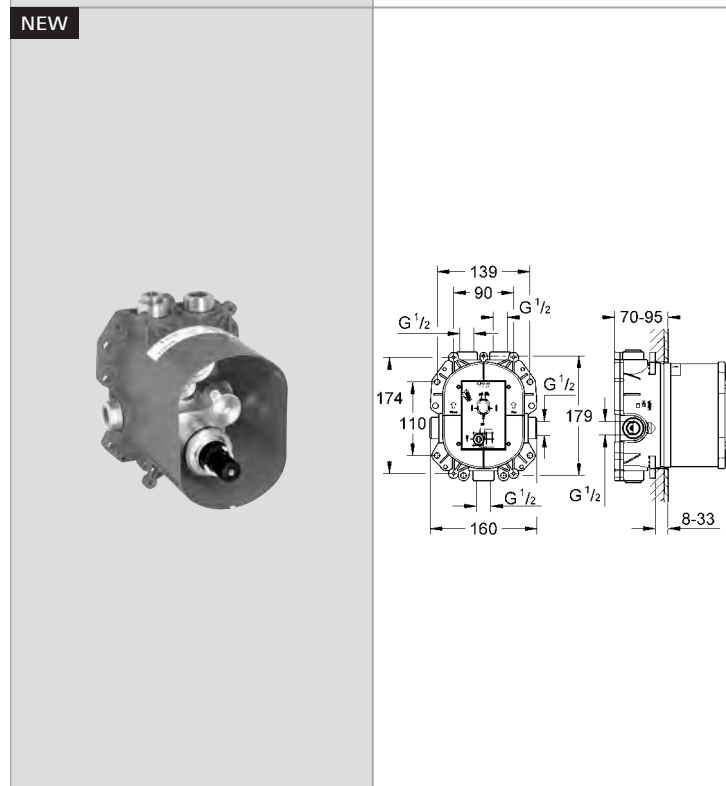

**19 887 000 4005176900907 chrome 545.46**  
**Allure Brilliant**  
**Trim for thermostatic shower valve**  
 set for final installation for 35 500 000 / 35 050 000  
**without concealed body**  
**GROHE StarLight®** chrome finish  
**GROHE SafeStop Plus** integrated temperature limiter at max 50°C  
 wall escutcheon with **GROHE SmartFix** (covered escutcheon- and shaft sealing, covered fixing)  
 metal handles