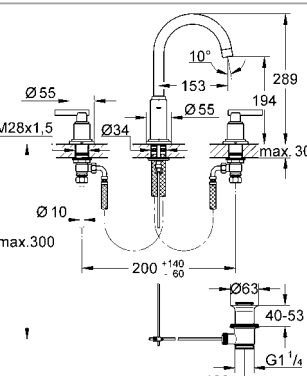

20 009 000 4005176236129 chrome 571.68
Atrio Three-hole basin mixer 1/2"
swivel tubular spout with mousseur and stop limiter
ceramic headparts 1/2" - 90°
pop-up waste set 1 1/4"
pressure-proof, flexible connection hoses
between spout and side valves
with Jota handle
GROHE StarLight® chrome finish
min. recommended pressure 1.0 bar