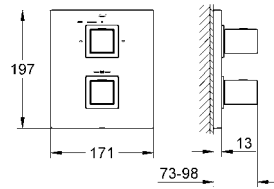

19 959 000 4005176940842 chrome 214.99

Grotherm Cube
Thermostatic shower mixer
without concealed body
set for final installation for
GROHE Rapido T 35 500 000 / 35 050 000
TMV2 compliant when used with 35 050 000
GROHE StarLight® chrome finish
GROHE SafeStop safety button at 38°C
volume handle with **GROHE EcoButton**
(economy button with individually adjustable economy stop)
ceramic headpart 1/2", 180°
wall escutcheon with covered escutcheon and shaft sealing.
covered fixing

NEW