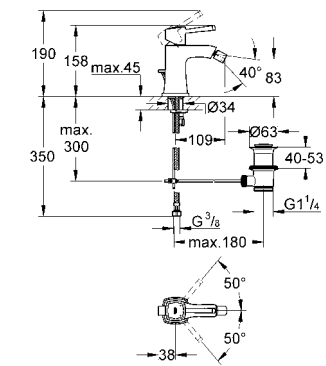

20 415 000	4005176930515	chrome	356.65
20 415 IGO	4005176930522	chrome/gold	463.29

Ditto, projection 234 mm

29 025 000	4005176841927		211.54

Two-handle basin mixer
concealed body, 1/2"
for 3-hole basin mixer
wall installation
without finishing trim set
Installation depth 43 - 85 mm
DR-brass
installation device

23 315 000	4005176930652	chrome	303.45
23 315 IGO	4005176930669	chrome/gold	361.01

Grandera
Bidet mixer 1/2"
monobloc installation
28 mm ceramic cartridge
with **GROHE SilkMove®**
GROHE StarLight® chrome finish
ball-joint mousseur
pop-up waste set 1 1/4"
flexible connection hoses
temperature limiter
GROHE QuickFix® installation system
min. recommended pressure 1.0 bar