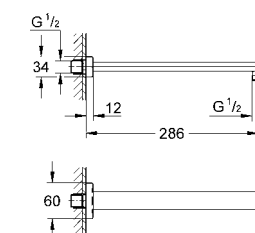

27 709 000	4005176909092	chrome	90.38

Rainshower®
Shower arm 286 mm
metal
connection thread 1/2"
GROHE StarLight® chrome finish