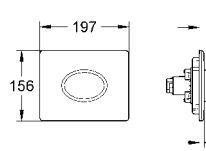

38 565 000	4005176291845	chrome	59.96
38 565 SH0	4005176291838	alpine white	50.88

**Skate Air
WC wall plate
for single flush actuation**
for horizontal installation
for pneumatic drop valve
156 x 197 mm
for use with 38 661 / 38 422
38 528 / 38 525 / 38 526
made of ABS