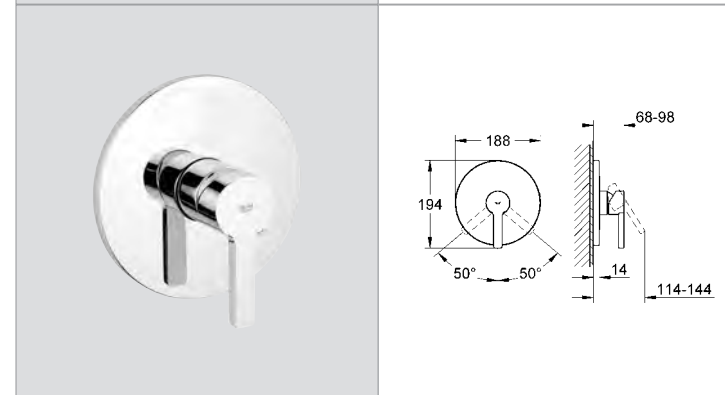

19 296 000 4005176820755 chrome 167.83
Lineare
Single-lever shower mixer trim
without concealed body
set for final installation for
35 501 000
metal escutcheon
covered coupling
GROHE StarLight® chrome finish