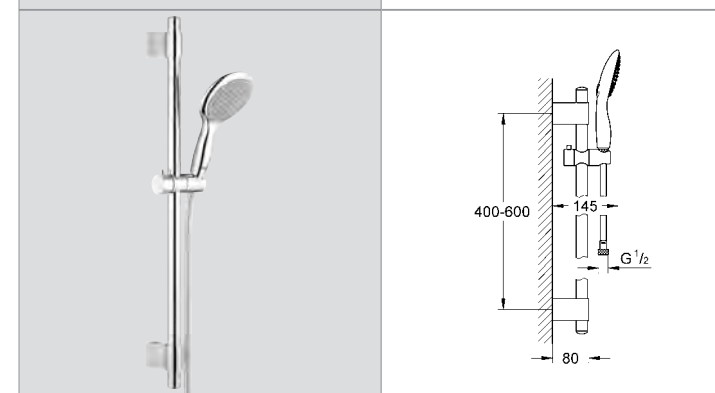

27 757 000	4005176913044	chrome	160.32

Power&Soul® 115
Shower rail set 2 sprays
hand shower Power&Soul 115 (27 669 000)
shower rail 600mm (27 784 000)
with wall holders made of metal
GROHE QuickFix™ Plus installation system
Silverflex shower hose 1750 mm (28 388 000)
Twistfree to prevent hose from twisting
GROHE DreamSpray® perfect spray pattern
GROHE StarLight® chrome finish
SpeedClean anti-limescale system
Inner WaterGuide for a longer life
min. recommended pressure 1.0 bar

27 759 000	4005176913068	chrome	165.56

Ditto, 900 mm shower rail