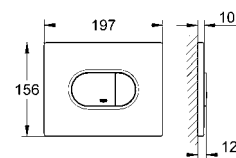

GROHE WALL PLATES, DUAL FLUSH

Ref.No.	EAN code	Colour	Retail Guide Price (£)
38 858 000	4005176876714	chrome	63.99
38 858 SH0	4005176876738	alpine white	51.57
38 858 P00	4005176876721	matt chrome	63.99

**Arena Cosmopolitan
WC wall plate**
for dual flush or start & stop actuation
for pneumatic drop valve
for horizontal installation
156 x 197 mm
made of ABS
GROHE StarLight® chrome finish