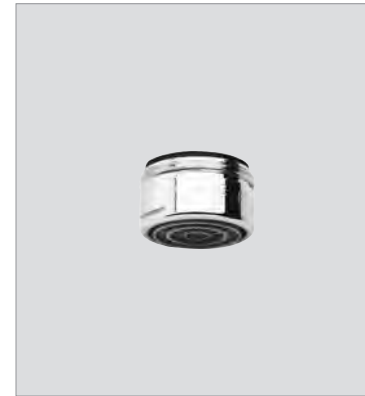

GROHE SPOUTS AND WASTES

Ref.No.	EAN code	Colour	Retail Guide Price (£)

13 929 000	4005176025440	chrome	10.67

Mousseur aerator
mousseur
flow class A
male thread
M 24 x 1
15 l/min. at 3 bar