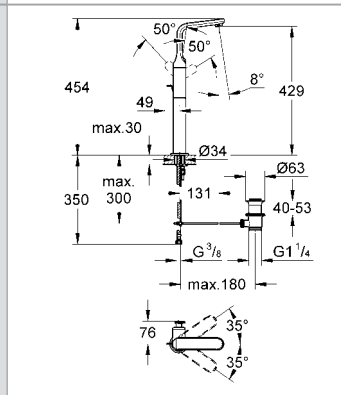

19 342 000	4005176860942	chrome	559.44
19 342 KS0	4005176873065	velvet black	856.63
19 342 LS0	4005176873058	moon white	898.60

Veris
2-hole basin mixer
wall mounted
without concealed body
set for final installation for
32 635 000
GROHE StarLight® chrome finish
SpeedClean mousseur
separate escutcheons Ø 60 mm
projection 170 mm
centre distance 110 mm

19 388 000	4005176876042	chrome	590.91

Ditto, projection 220mm