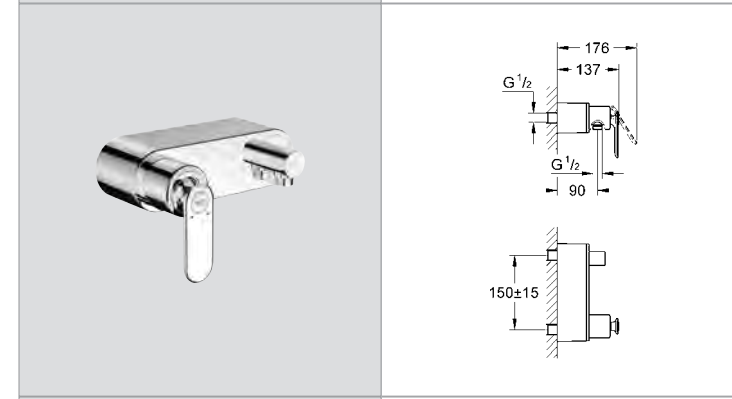

32 197 000   **4005176861185**   **chrome**   **606.65**
32 197 LSO   **4005176873355**   **moon white**   **1,045.46**

Veris
Single-lever shower mixer 1/2"
wall mounted
GROHE SilkMove® 46 mm ceramic cartridge
GROHE StarLight® chrome finish
shower front outlet 1/2"
with integrated non return-valve
flat wall installation with covered unions
protected against backflow
min recommended pressure 1.0 bar