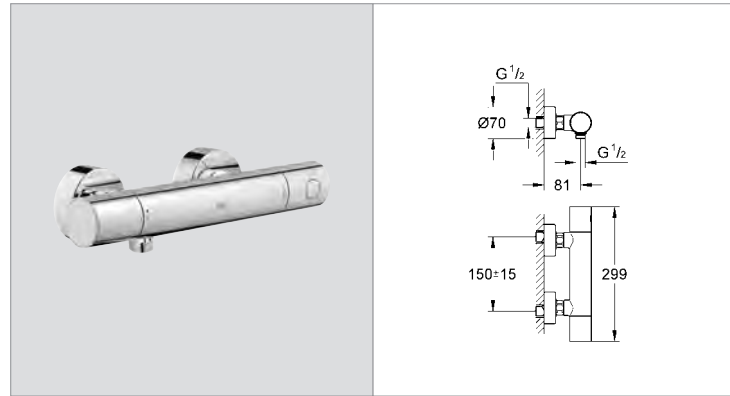

GROHE GROHTHERM 1000 COSMOPOLITAN

Ref.No.	EAN code	Colour	Retail Guide Price (£)

34 430 000	4005176917981	chrome	228.15

Grotherm 1000 Cosmopolitan Thermostat shower mixer 3/4"
GROHE TurboStat® compact cartridge with wax thermoelement
integrated mixed water shut off
GROHE SafeStop safety button at 38°C
GROHE StarLight® chrome finish
shower bottom outlet 1/2"
built-in non return valves
dirt strainers
S-unions
max. pressure differential 5:1
recommended pressure 0.1 - 1.0 bar