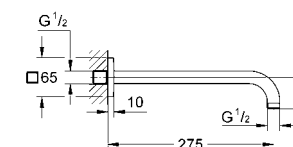

GROHE RAINSHOWER® HEAD SHOWERS

Ref.No. EAN code Colour Retail Guide Price (£)

27 488 000 4005176885525 chrome 38.47

Rainshower®
Shower arm 275 mm
metal
connection thread 1/2"
with square escutcheon
can be used for all Rainshower head
showers except Rainshower Jumbo
GROHE StarLight® chrome finish