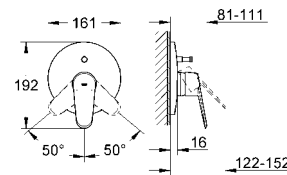

19 548 002 4005176887840 chrome 148.60

Eurodisc Cosmopolitan
Single-lever bath/shower mixer trim
without concealed body
set for final installation for 35 501 000
GROHE StarLight® chrome finish
automatic diverter: bath/shower
metal lever
escutcheon- and shaft-sealing
wall escutcheon
covered fixing