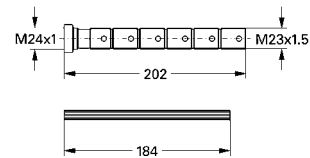

GROHE SPARE PARTS

Ref.No.	EAN code	Colour	Retail Guide Price (£)
47 379 000	4005176203169		157.83

Thermostatic reverse cartridge
thermostatic cartridge, 3/4"
rising spindle
for reverse water supplies

47 220 000	4005176241253		157.83

Thermostatic cartridge
thermostatic cartridge, 3/4"
with non-rising spindle

47 658 000	4005176262845		157.83

Thermostatic reverse cartridge
thermostatic cartridge, 3/4"
with non-rising spindle
for reverse water supplies

47 201 000	4005176803925		128.49

Extension set 27.5 mm
suitable for
34 212 000

45 203 000	4005176052842		16.00

Extension-set 200 mm
for concealed valves, 1/2", 3/4"
for wall thickness up to 200 mm

GROHE SPARE PARTS

Ref.No.	EAN code	Colour	Retail Guide Price (£)
00 798 000	4005176229008	chrome	25.33

**Avensys Shower
wax thermo-element**

07 587 000	4005176229015	chrome	13.50

**Avensys Shower
Slide**

47 600 000	4005176228995	chrome	52.50

**Avensys Shower
Control unit**
Single control shower 1/2" mixer
For DO8 mixers

47 598 000	4005176229169	chrome	126.33

**Avensys Shower
Control unit**
for Avensys
Dual control shower mixer 1/2"

14 116 00M	4005176006005	chrome	43.66

Non-return valve 1/2"
multi-packaging: 2 pieces