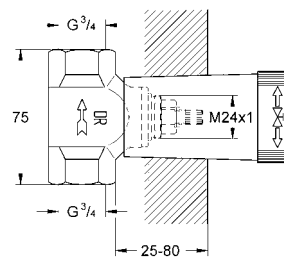

Concealed stop valve 3/4"
pre-assembled ceramic headpart 3/4"
90°
threaded union 3/4"
installation depth adjustable
25 - 80 mm
DR-brass

26 003 000	4005176236396	chrome	442.31