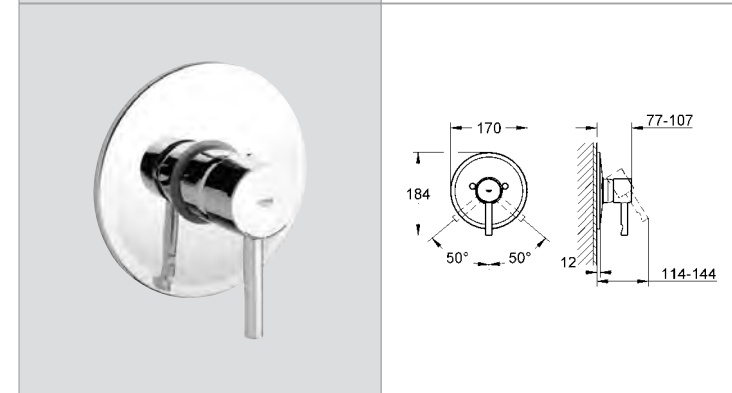

19 286 000 4005176816550 chrome 131.13
Essence
Single-lever shower mixer trim
without concealed body
set for final installation for
35 501 000
GROHE StarLight® chrome finish