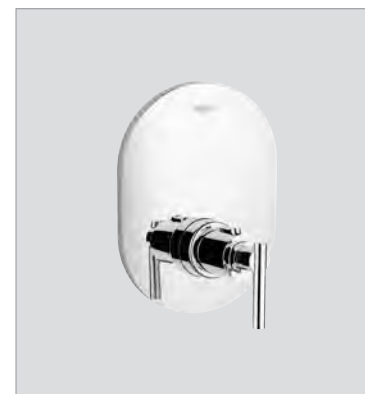

# GROHE ATRIO JOTA

Ref.No. EAN code Colour Retail Guide Price (£)

19 396 000 4005176831294 chrome 292.18

**Atrio**  
**Trim for thermostatic shower valve**  
**without concealed body**  
set for final installation for  
35 500 000 / 35 050 000  
**GROHE StarLight®** chrome finish  
**GROHE SafeStop** safety button at 38°C  
covered fixing  
with Jota handle