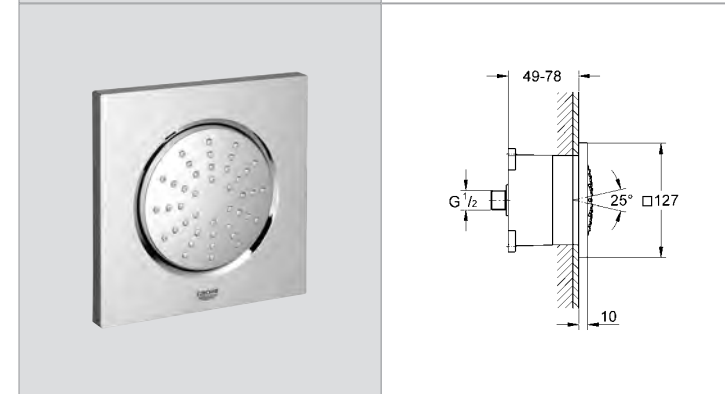

27 251 000	4005176856327	chrome	83.40

Rainshower® F-Series 5"
Side shower 1 spray
Normal
including concealed body
127 x 127 mm
GROHE DreamSpray® perfect spray pattern
flow straightener with ball joint
(± 12.5° rotatable)
GROHE FlowBalance flow regulating screw
connection thread 1/2"
SpeedClean anti-limescale system
GROHE StarLight® chrome finish