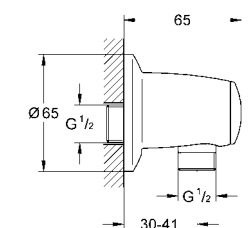

28 405 000 4005176264559

chrome

41.96

Movario
Shower outlet elbow, 1/2"
protected against backflow
DVGW Reg. No. NW-6506AT2066
GROHE StarLight® chrome finish