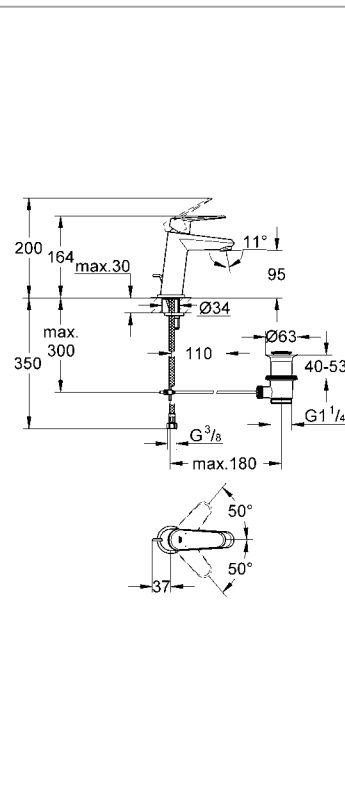

23 049 002 4005176887536 chrome 164.51
Eurodisc Cosmopolitan Basin mixer 1/2"
monobloc installation
small version
metal lever
28 mm ceramic cartridge
with **GROHE SilkMove®**
GROHE StarLight® chrome finish
mousseur
pop-up waste set 1 1/4"
flexible connection hoses
GROHE QuickFix™ Plus installation system with centering support
min. recommended pressure 1.0 bar

23 389 20E 4005176938412 164.51
Ditto, with GROHE SilkMove® ES

23 382 20E 4005176936708 149.83
Ditto, smooth body with GROHE SilkMove® ES