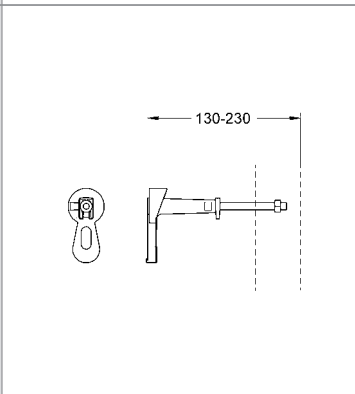

Rapid SL Front wall brackets
for against-the-wall installations
for fixing the elements at the brick-wall
or in front of the studded wall
steady vertical adjustment from 130 - 230 mm
fixing material
2 pieces