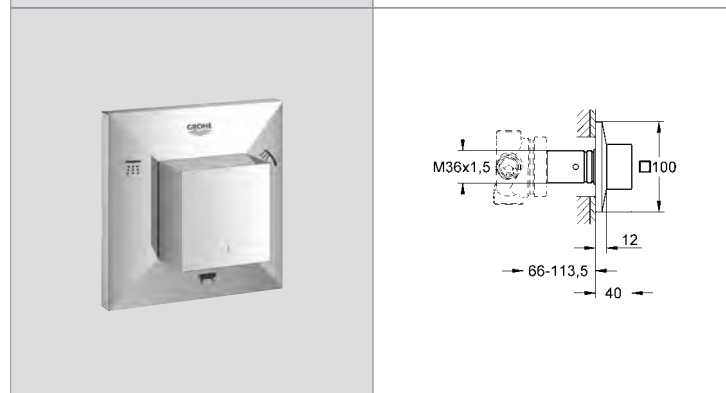

19 798 000 4005176899157 chrome 199.30
Allure Brilliant
5-way diverter
set for final installation for 29 033 000
GROHE StarLight® chrome finish
installation depth adjustable 66 - 113 mm
without concealed body