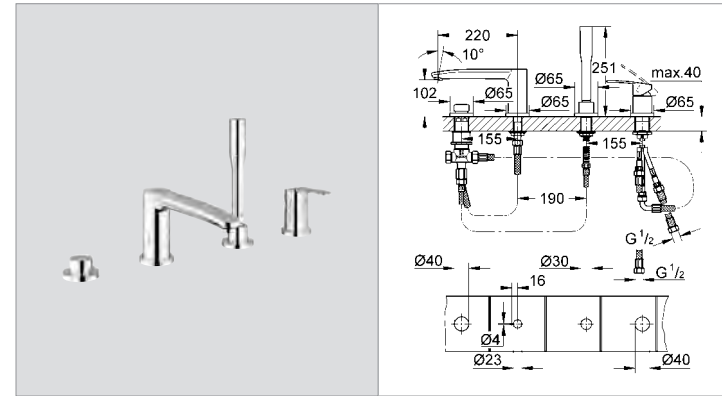

GROHE EUROSTYLE COSMOPOLITAN

Ref.No. EAN code Colour Retail Guide Price (£)

23 048 002 4005176887178
Eurostyle Cosmopolitan 4-hole single-lever bath combination
GROHE StarLight® chrome finish
GROHE SilkMove® 46 mm ceramic cartridge
OHM operating element
pre-assembled spout fixing, diverter bath/shower
Euphoria Cosmopolitan hand shower (27 400 000)
metal shower hose 2000 mm
flexible connection hoses
connection for shower hose
protected against backflow
without baseframe
fixed spout
min. recommended pressure 1.0 bar