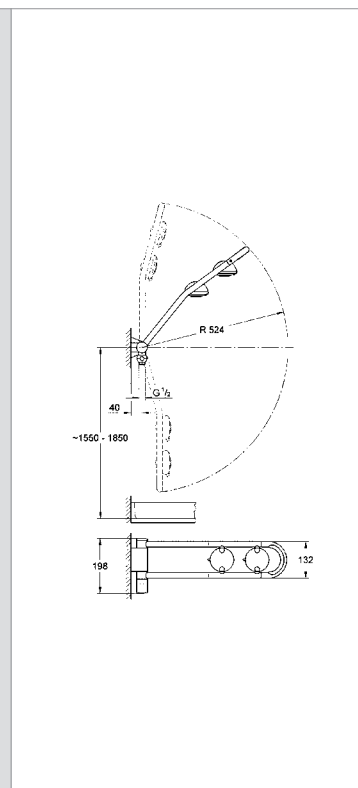

GROHE FREEHANDER®

Ref.No.	EAN code	Colour	Retail Guide Price (£)
27 004 000	4005176239540	chrome	526.23

Freehander
Shower system for wall mounting
with two rotating shower heads
adjustable for use as head or side shower
GROHE StarLight chrome finish
1 shower head with wide, Pulsator and
Eco spray
1 shower head with wide and pulsator spray
lockable
both heads with **SpeedClean** anti lime-
scale system
self stopping joint
Grohclick elements for shower hose and
handshower
Min. recommended pressure with
1/2" valve 2.0 bar
Min. recommended pressure with
3/4" valve 1.0 bar