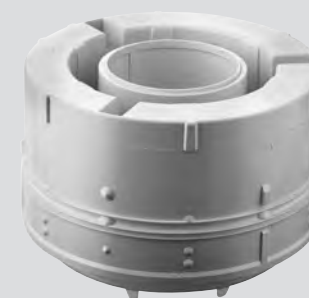

GROHE WC CISTERNS

Ref.No.	EAN code	Colour	Retail Guide Price (£)

37 762 SH0	4005176213250	alpine white	57.70

Adagio
Concealed cistern, 6 l
non-interruptible flush cycle
min. recommended static pressure 0.2 bar
- without air buttons 37 761 / 37 768 / 38 488 / 38 496 / 38 497 / 38819/ 38820
Flush can be set to 4.5ltr, this is not reversible
ABS flush pipe 180 mm x 320 mm
rubber inlet pan connector

37 945 SH0	4005176256387	alpine white	62.94

Adagio
Concealed cistern, 6 l
bottom inlet
ABS flush pipe 180 mm x 320 mm
rubber inlet pan connector
min. recommended static pressure 0.2 bar
Flush can be set to 4.5ltr, this is not reversible
- without air buttons 37 761 / 37 768 / 38 488 / 38 496 / 38 497 / 38819/ 38820

37 761 000	4005176213243	chrome	33.75

Air button
ABS button & 75cm air hose
for use with Adagio cistern 37 762 SH / 37 945 SH

38 488 000	4005176289866	chrome	33.75

Air button
with 750 mm air hose
for panel thickness up to 30 mm
made of ABS
for use with Adagio cistern 37 762 SH / 37 945 SH

38 819 000	4005176868399	chrome	37.76

Air button
diameter 60 mm
with 750 mm air hose
for panel thickness up to 30 mm
for use with Adagio cistern 37 762 SH / 37 945 SH

GROHE WC CISTERNS

Ref.No.	EAN code	Colour	Retail Guide Price (£)

38 820 000	4005176868405	chrome	37.76

Air button
60 x 60 mm
with 750 mm air hose
for panel thickness up to 30 mm
for use with Adagio cistern 37 762 SH / 37 945 SH

38 496 000	4005176289958	chrome	108.39

Air button
air button 63 mm dia.
with 750 mm air hose
for panel thickness up to 30 mm
chrome plated brass
only for use with a removable shelf / panel
for use with Adagio cistern 37 762 SH / 37 945 SH

38 497 SD0	4005176289965	stainless steel	158.04

Air button
air button 63 mm dia.
with 750 mm air hose
for panel thickness up to 30 mm
only for use with a removable shelf / panel
for use with Adagio cistern 37 762 SH / 37 945 SH