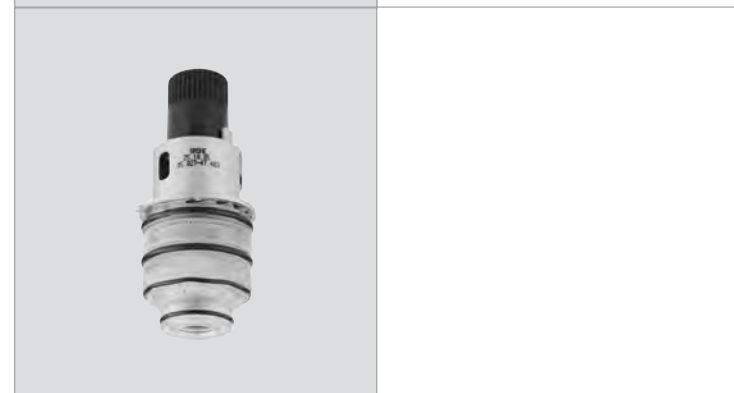

47 186 000	4005176803901		157.83

Thermostatic compact cartridge 3/4"
for changed waterways
GROHE TurboStat compact cartridge
with wax thermoelement
Note: CoolTouch-function is omitted after
being installed in exposed fittings