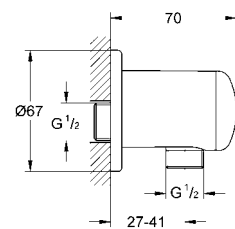

28 680 000 4005176116780

chrome

32.70

Relaxa
Shower outlet elbow, 1/2"
male thread
protected against backflow
DVGW Reg. No. NW-6506AT2066
GROHE StarLight® chrome finish