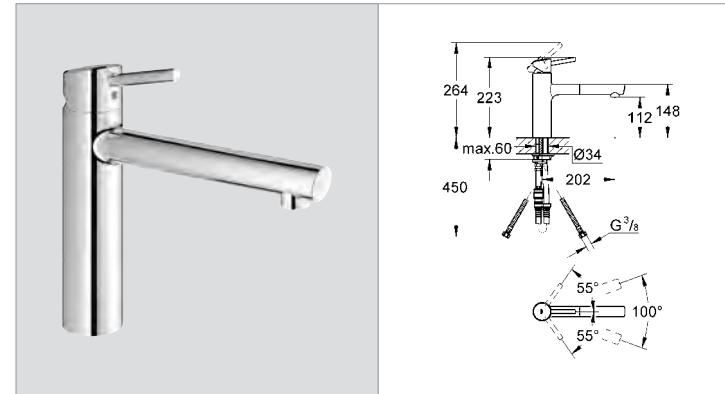

GROHE KITCHEN FITTINGS

Ref.No. EAN code Colour Retail Guide Price (£)

31 129 001 4005176886744 chrome 241.26
31 129 DC1 4005176891021 chrome supersteel 294.58
Conchetto Sink mixer 1/2"
medium spout
monobloc installation
GROHE SilkMove® 35 mm ceramic cartridge
GROHE StarLight® chrome finish
adjustable flow rate limiter
swivel cast spout
swivel area 100°
pull out mousseur spout
flexible connection hoses
rapid installation system
protected against backflow
min. recommended pressure 1.0 bar