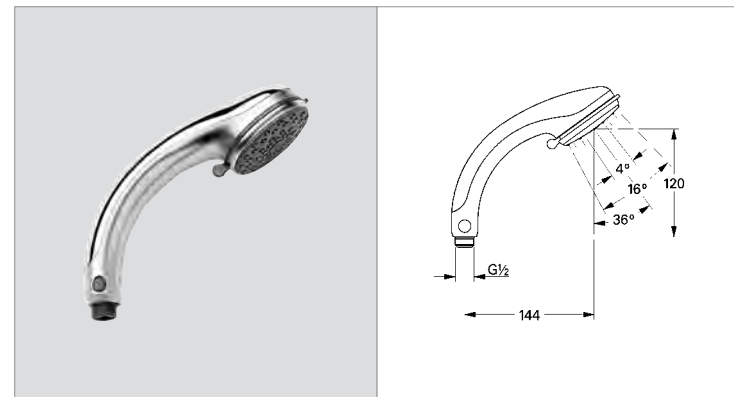

GROHE COMMERCIAL SHOWERS

Ref.No. EAN code Colour Retail Guide Price (£)

28 185 000 4005176038501 chrome 91.96
Relexa Plus 80 Dual
Hand shower 2 sprays
adjustable shower jet
Turbo Jet (normal spray hard)/Normal (full shower spray)
Grohclick integrated quick coupling
Twistfree to prevent hose from twisting
Universal Mounting System. Fitting all standard shower hoses
GROHE StarLight® chrome finish
GROHE DreamSpray® perfect spray pattern
GROHE CoolTouch®
SpeedClean anti-limescale system
Min. recommended pressure 0.1 bar