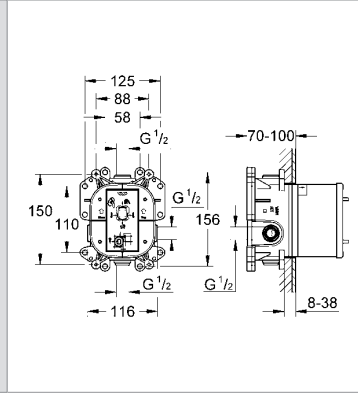

GROHE Rapido E
Universal Single-lever mixer
for concealed installation
without finishing trim set
GROHE SilkMove® 46 mm ceramic cartridge
adjustable flow rate limiter
min. recommended pressure 1.0 bar