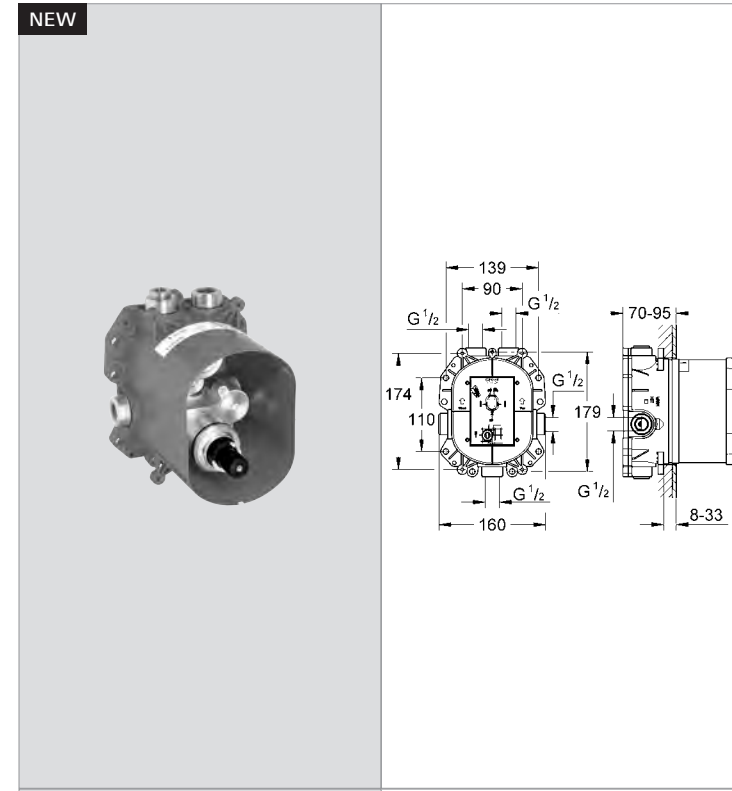

35 050 000	4005176982064		263.99

GROHE Rapido T
Universal Thermostatic mixer
for concealed intallation
TMV2 compliant product
for use with bath-, shower- and central-mixer
without finishing trim set
easy to install, premounted and tested unit
GROHE TurboStat® compact cartridge
with wax thermosteement
two top outlets 1/2", lockable
bottom outlet 1/2" - can only be used
with separate stopvalve
safe to install, stable built-in-box and
protective cap
fixation options for solid walls and dry
cladding
wall sealing
Aquadimmer-diverter for bath mixer or
stopvalve for shower mixer in finishing
trim set
body in DR-brass
built-in non return valve
and dirt strainers
GROHE EcoJoy® technology for
less water and perfect flow
min. recommended pressure 1.0 bar

35 500 000	4005176831522		263.99

Ditto, Non TMV2 compliant valve