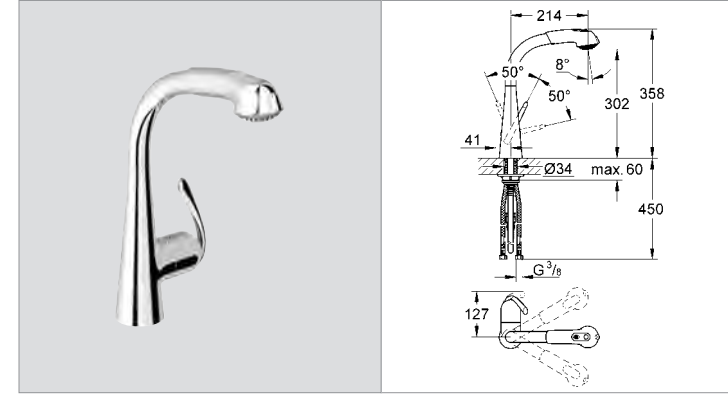

32 553 000 4005176864506 chrome 431.82
32 553 SD0 4005176864520 stainless steel 536.72

Zedra
Sink mixer 1/2"
monobloc installation, swivel tubular spout
adjustable flow rate limiter, pull-out spray
automatic return, integrated non-return valve
diverter: mousseur/shower jet
automatic return to mousseur
flexible connection hoses
rapid installation system
protected against backflow
GROHE SilkMove® 46 mm ceramic cartridge
GROHE StarLight® chrome finish
min. recommended pressure 1.0 bar