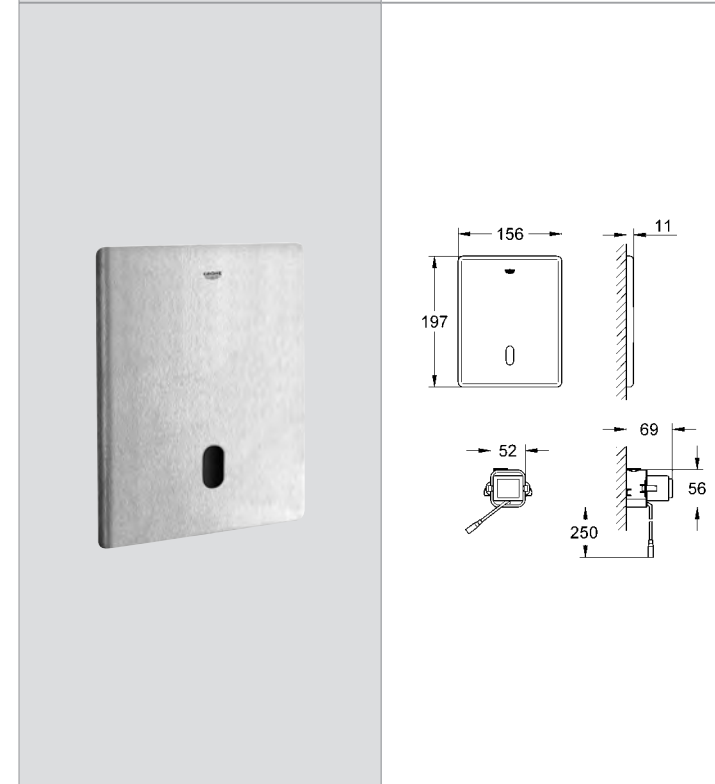

38 698 SD1   **4005176929571**   **stainless steel**   **716.64**

Tectron Skate
Infra-red electronic for WC flushing cistern
with transformer 230 V AC, 50-60 Hz, 6 V DC
for flushing cistern GD 2
concealed installation
CE-approved
front plate 156 x 197 mm
infra-red control
servo motor
7 pre-set programs
with 24/72 hours autoflush
time or user dependent
with cleaning mode
additional functions by remote control 36 206 000:
adjustment reflection range by remote
GROHE EcoJoy® technology for less water
and perfect flow