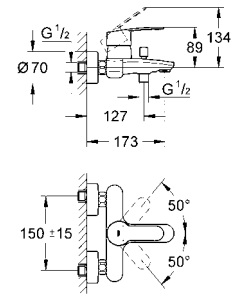

33 591 002	4005176887123	chrome	195.81

Eurostyle Cosmopolitan
Single-lever bath/shower mixer 1/2"
wall mounted, metal lever
GROHE SilkMove® 46 mm ceramic cartridge
GROHE StarLight® chrome finish
adjustable flow rate limiter
adjustable minimum flow rate 2.5 l/min
automatic diverter: bath/shower
integrated non-return valve
in the shower outlet 1/2"
mousseur, S-unions
optional temperature limiter ref. no. 46 308 000
protected against backflow
without shower set
min. recommended pressure 1.0 bar