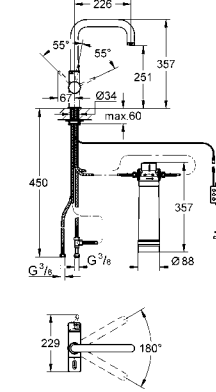

GROHE BLUE® PURE

Ref.No.	EAN code	Colour	Retail Guide Price (£)
31 338 001	4005176987823	chrome	571.31
31 338 DC1	4005176987830	supersteel	674.15

GROHE Blue® Pure Starter kit
consisting of:
GROHE Blue® single-lever sink mixer with filter function
monobloc installation
U spout
separate handle for filtered water
headpart 1/2"
GROHE SilkMove® 35 mm ceramic cartridge
adjustable flow rate limiter
GROHE StarLight® chrome finish
swivel tubular spout
swivel area 180°
separate inner water ways for filtered
and non-filtered water
flexible connection hoses
type of protection IP 55
CE approved
main switching power supply 100 - 240 V AC
50/60 Hz with safety extra-low voltage (SELV)
6 V DC to filter change display unit
adjustable for 600 litre, 1500 litre or
3000 litre filter cartridges
GROHE Blue® 600 l filter
GROHE Blue® filter head with flexible adjustment
noise classification 1 in accordance
with DIN4109
Min. recommended pressure 2.0 bar