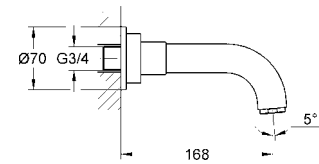

13 139 000 4005176235856 chrome 178.32

Atrio
Bath spout
wall mounted
mousseur
projection 168 mm
GROHE StarLight® chrome finish
min. recommended pressure 1.0 bar