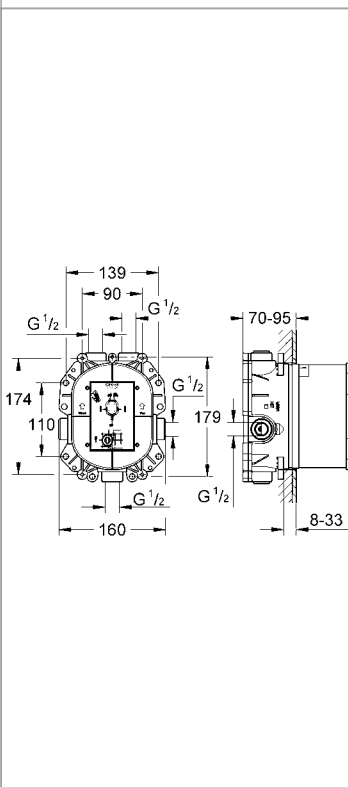

# GROHE ATRIO JOTA

Ref.No. EAN code Colour Retail Guide Price (£)

19 396 000 4005176831294 chrome 292.18

**Atrio**  
**Trim for thermostatic shower valve**  
**without concealed body**  
set for final installation for  
35 500 000 / 35 050 000  
**GROHE StarLight®** chrome finish  
**GROHE SafeStop** safety button at 38°C  
covered fixing  
with Jota handle