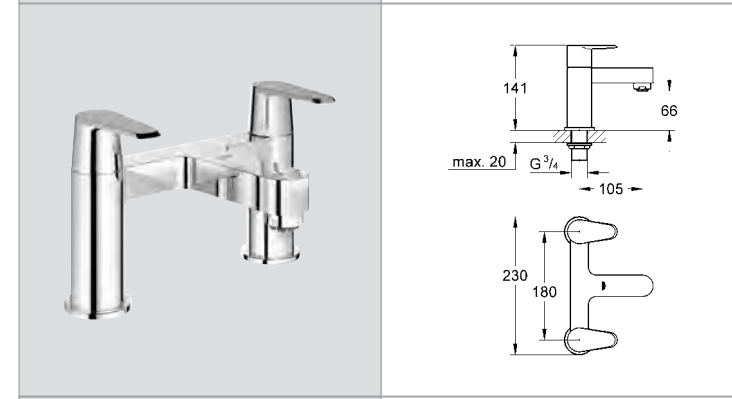

25 140 002 4005176906800 **chrome 278.85**

Eurodisc Cosmopolitan Two-handed Bath Filler 1/2"
deck mounted
metal handles
Longlife headpart 3/4"
GROHE StarLight® chrome finish
recommended pressure 0.2 - 5.0 bar