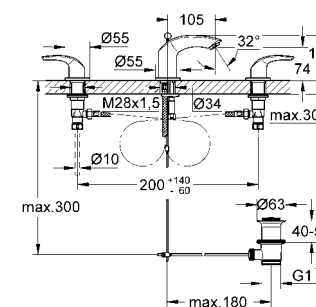

20 293 000	4005176896354	chrome	215.03

Eurosmart
Three-hole basin mixer 1/2"
spout with mousseur
GROHE StarLight® chrome finish
ceramic headparts 1/2", 90°
pop-up waste set 1 1/4"
GROHE QuickFix™ installation system
with centering support
pressure-proof, flexible connection hoses
between spout and side valves
min. recommended pressure 1.0 bar