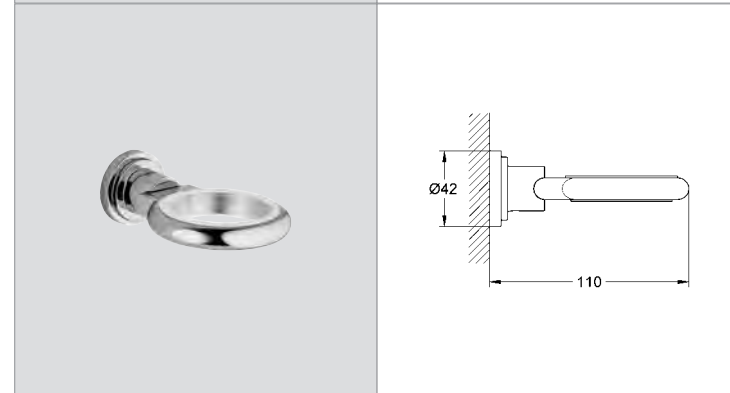

40 305 000	4005176236952	chrome	109.87

Atrio
Glass/soap dish holder
GROHE StarLight® chrome finish
for soap dish
without soap dish