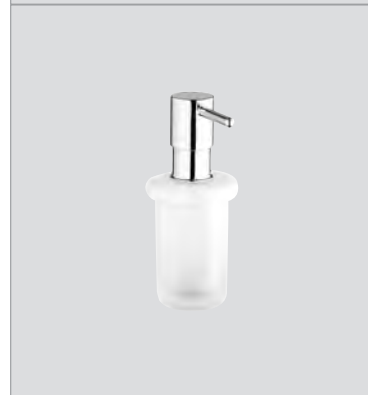

40 389 000	4005176847189	chrome	57.34
40 389 KSO	4005176851025	velvet black	81.12

GROHE Ondus
Soap dispenser
satin glass
for combination with holder 40 376
GROHE StarLight® chrome finish