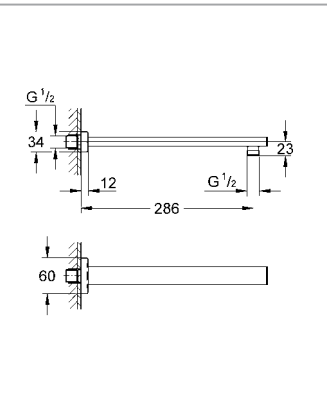

27 711 000	4005176909115	chrome	76.92

Rainshower®
Shower arm ceiling 154 mm
metal
connection thread 1/2"
GROHE StarLight® chrome finish