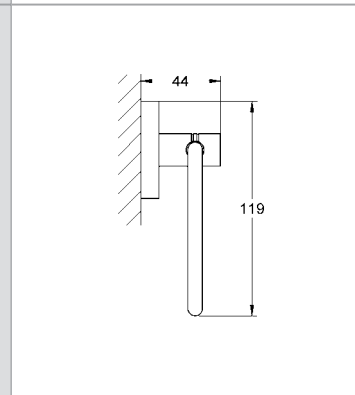

40 689 000	4005176982644	chrome	33.33

Toilet roll holder
without cover
GROHE StarLight® chrome finish