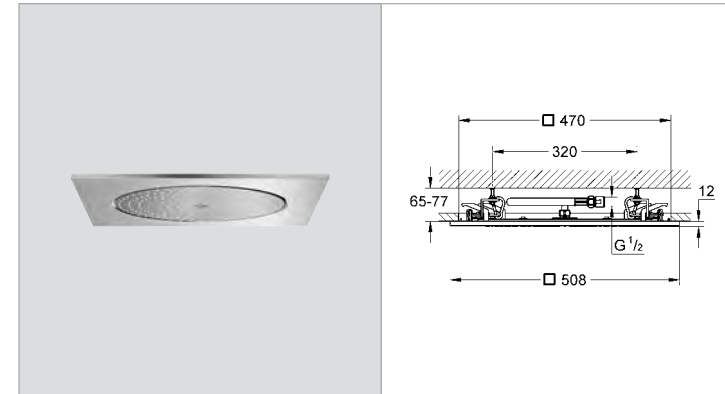

27 286 000	4005176860737	chrome	1,475.53

Rainshower® F-Series 20"
Ceiling shower 1 spray
Rain
508 x 508 mm
connection thread 1/2"
SpeedClean anti-limescale system
GROHE StarLight® chrome finish
min. recommended pressure 1.0 bar
GROHE DreamSpray® perfect spray pattern