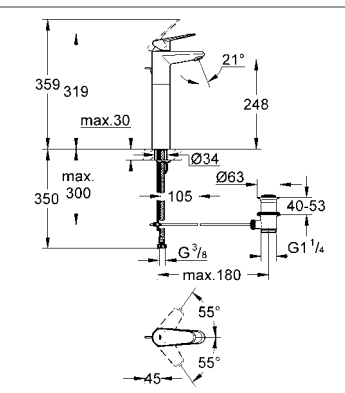

23 055 002 4005176887680 chrome 243.32
Eurodisc Cosmopolitan Basin mixer 1/2"
for free-standing basins
monobloc installation
metal lever
GROHE SilkMove® 35 mm ceramic cartridge
GROHE StarLight® chrome finish
adjustable flow rate limiter
adjustable minimum flow rate 2.5 l/min
mousseur
pop-up waste set 1 1/4"
flexible connection hoses
GROHE QuickFix™ Plus installation system with centering support
optional temperature limiter ref. no. 46 375 000
min. recommended pressure 1.0 bar