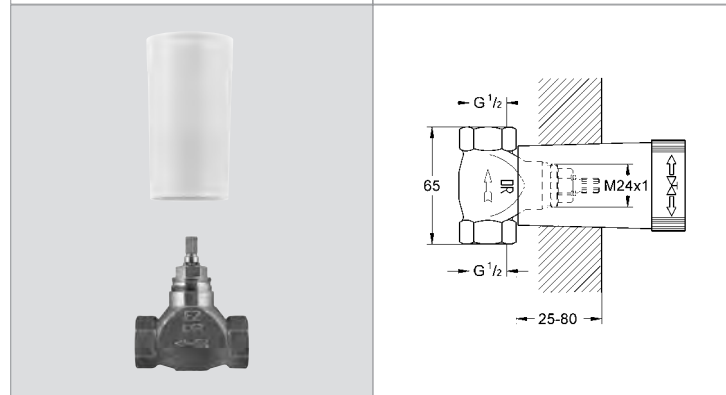

29 800 000 4005176504839 25.70
Concealed stop-valve, 1/2"
pre-assembled headpart 1/2"
short spindle
protection sleeve
threaded union 1/2"
DR-brass