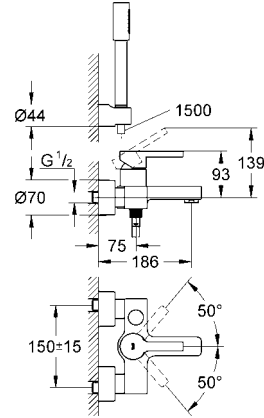

Ref.No.	EAN code	Colour	Retail Guide Price (£)
33 850 000	4005176820731	chrome	320.81

Lineare
Single-lever bath/shower mixer 1/2"
wall mounted
GROHE SilkMove® 46 mm ceramic cartridge
adjustable flow rate limiter
automatic diverter: bath/shower
mousseur
integrated non-return valves in the
shower outlet 1/2"
covered S-unions
with shower set
optional temperature limiter ref. no.
46 505 000
hand shower (28 034 000)
wall shower holder (28 622 000)
GROHE StarLight® chrome finish
protected against backflow
min. recommended pressure 1.0 bar