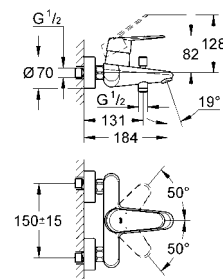

33 390 002 4005176887796 chrome 202.80

Eurodisc Cosmopolitan
Single-lever bath/shower mixer 1/2"
wall mounted, metal lever
GROHE SilkMove® 46 mm ceramic cartridge
GROHE StarLight® chrome finish
adjustable flow rate limiter
adjustable minimum flow rate 2.5 l/min
automatic diverter: bath/shower
integrated non-return valve
in the shower outlet 1/2"
mousseur, S-unions
optional temperature limiter ref. no. 46 308 000
protected against backflow
min. recommended pressure 1.0 bar