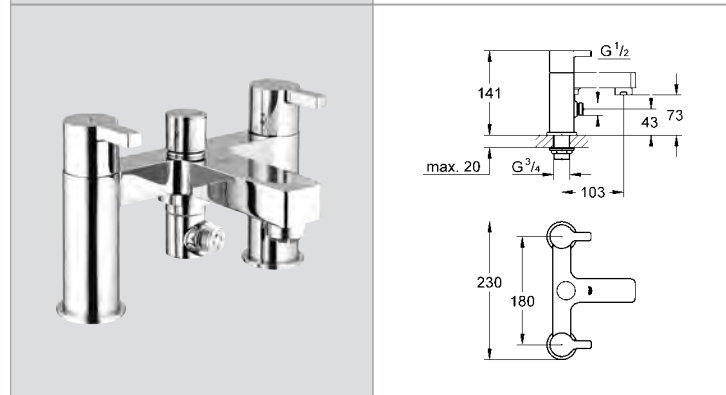

25 113 000 4005176881862 chrome 445.80
Lineare
Two-handed Bath/Shower mixer 1/2"
deck mounted
metal handles
Longlife headpart 3/4"
automatic diverter: bath/shower
integrated non-return valves in the
shower outlet 1/2"
GROHE StarLight® chrome finish
recommended pressure 0.2-5.0 bar