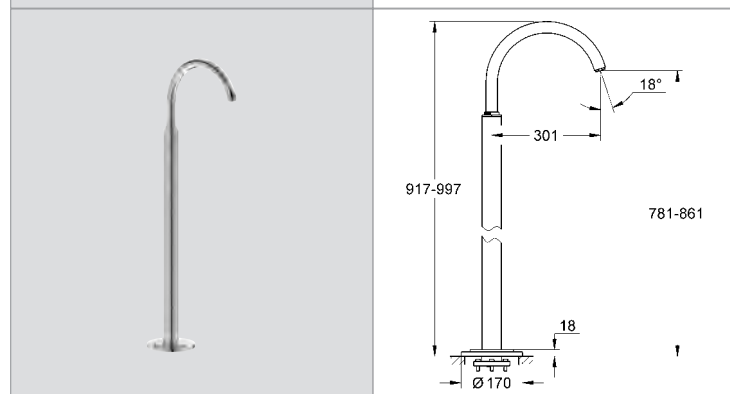

13 216 001 4005176846861 **chrome** **898.60**
Atrio
Bath spout
floor-mounted
set for final installation for
45 984 000
without roughing-in-set
projection 300 mm
swivel tubular C-spout with mousseur
GROHE StarLight® chrome finish
min. recommended pressure 1.0 bar