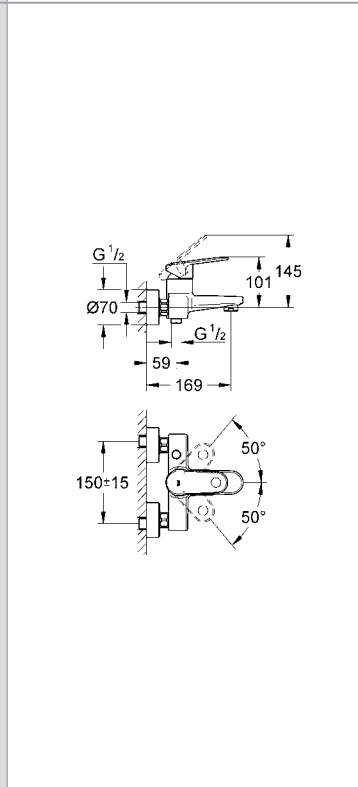

**Europlus**  
Single-lever bath/shower mixer 1/2"  
wall mounted  
metal lever  
**GROHE SilkMove®** 46 mm ceramic cartridge  
**GROHE StarLight®** chrome finish  
adjustable flow rate limiter  
automatic diverter: bath/shower  
integrated non-return valve  
in the shower outlet 1/2"  
**SpeedClean** mousseur  
S-unions  
protected against backflow  
temperature limiter  
with shower set  
hand shower euphoria 110 Champagne (27 222 000)  
wall shower holder (28 622 000)  
Relaxaflex hose 1500 mm 1/2" x 1/2" (28 151 000)  
min recommended pressure 1.0 bar