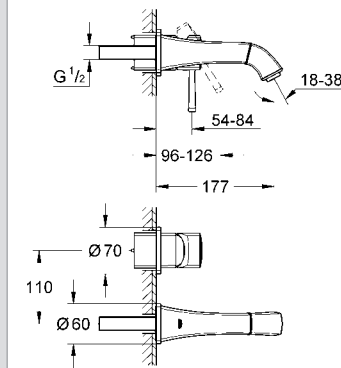

GROHE GRANDERA

Ref.No.	EAN code	Colour	Retail Guide Price (£)
19 929 000	4005176930430	chrome	331.30
19 929 IGO	4005176930447	chrome/gold	430.07

Grandera
2-hole basin mixer
wall mounted
without concealed body
set for final installation for 23 319 000
GROHE StarLight® chrome finish
GROHE EcoJoy® technology for less water and perfect flow
GROHE AquaGuide® adjustable mousseur 5.7 l/min
projection 177 mm
min. recommended pressure 1.0 bar