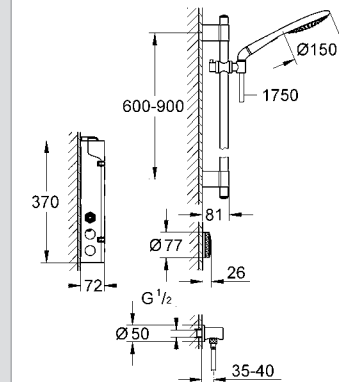

GROHE ALLURE F-DIGITAL

Ref.No.	EAN code	Colour	Retail Guide Price (£)
47 727 000	4005176884160	chrome	23.00

Connection wire
2-pole
cable length 3 m

36 356 000	4005176911347		118.88

GROHE F-digital Transceiver
optional accessory for digital mixing unit

GROHE F-DIGITAL

Ref.No.	EAN code	Colour	Retail Guide Price (£)
36 298 000	4005176894701	chrome	1,047.21

Rainshower Solo F-Digital Shower set

including digital thermostat unit
Digital Controller - intuitive multifunctional operating unit
- Wireless technology
- Temperature and flow control
- Pause-function
- Memory function
- LED ring incl. warming-up function: visual feedback when preferred temperature is reached
digital thermostat unit (concealed body)
- warm/cold-supplies 1/2"
- 1 outlet 1/2"
Rainshower Solo shower set (27273001)
Rainshower® wall union 1/2" (27 057 000)
transceiver unit for Digital Controller and Digital thermostat unit incl. cable 3 m
GROHE TurboStat® digital controlled compact cartridge with wax thermoelement default setting configurable during installation
- automatic safety shut-off after 20 min
- GROHE SafeStop at 38°C
GROHE StarLight® chrome finish
GROHE EcoJoy® technology for less water and perfect flow
min. recommended pressure 1.0 bar