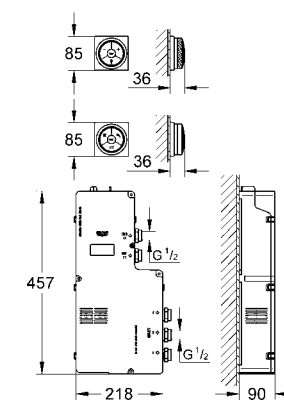

36 347 000	4005176909757	chrome	1,204.56

GROHE F-digital
Digital controller and digital diverter for bath with square base plate
including digital thermostat unit
Digital Controller - intuitive multifunctional operating unit
- Wireless technology
- Temperature and flow control
- Pause-function
- Memory function
- LED ring incl. warming-up function: visual feedback when preferred temperature is reached
digital diverter for bath
- Diverter: head-, hand shower and bath spout
- wireless technology
- LED ring (indication of outlet)
digital thermostat unit (concealed body)
- warm/cold-supplies 1/2"
- 3 outlets 1/2"
- with pump and build-in power supply 110-240 V / operating voltage 24 V / cable length 400m
transceiver unit for Digital Controller and Digital thermostat unit incl. cable 3 m
GROHE TurboStat® digital controlled compact cartridge with wax thermoelement
default setting configurable during installation
- automatic safety shut-off after 20 min
- GROHE SafeStop at 38°C
GROHE StarLight® chrome finish
GROHE EcoJoy® technology for less water and perfect flow
recommended pressure 0.1 - 1.0 bar