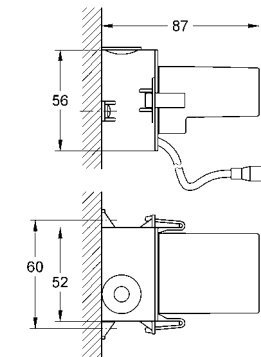

36 078 000	4005176856532		56.81

Plug power supply 110-240 V
operating voltage 6V
cable length 400 mm