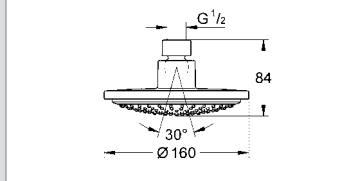

**Euphoria Cosmopolitan 180**  
Head shower set 286 mm  
head shower Euphoria Cosmopolitan (27 492 000)  
Shower arm Rainshower® 286 mm (28 576 000)  
**GROHE DreamSpray®** perfect spray pattern  
**GROHE EcoJoy®** 9.4l flow limiter  
**GROHE StarLight®** chrome finish  
**SpeedClean** anti-limescale system