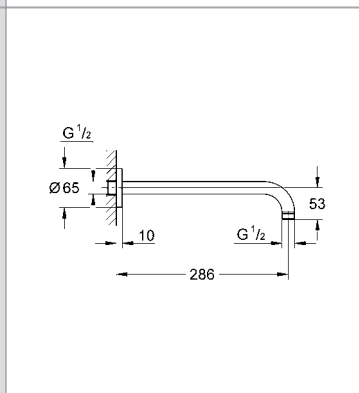

Rainshower®
Shower arm 286 mm
metal
connection thread 1/2"
can be used for all Rainshower head showers except Rainshower Jumbo
GROHE StarLight® chrome finish

27 784 000	4005176913976	chrome	93.36