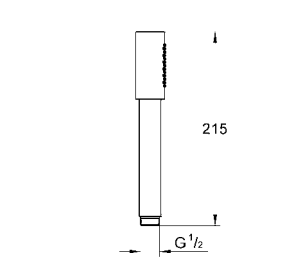

in combination with Talentofill
28 990 000/28 991 000

28 034 000	4005176231810	chrome	114.34

Sena Stick Hand shower 1 spray
Normal
metal
SpeedClean anti-limescale system
Inner WaterGuide for a longer life
DVGW Reg. No. NW-6517BL0624
GROHE StarLight® chrome finish
Universal Mounting System. Fitting all standard shower hoses