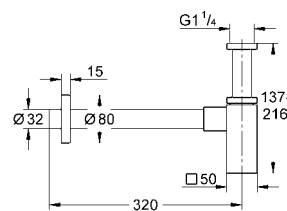

40 564 000	4005176912740	chrome	180.83

Bottle trap
for wash basin
GROHE StarLight® chrome finish
brass body