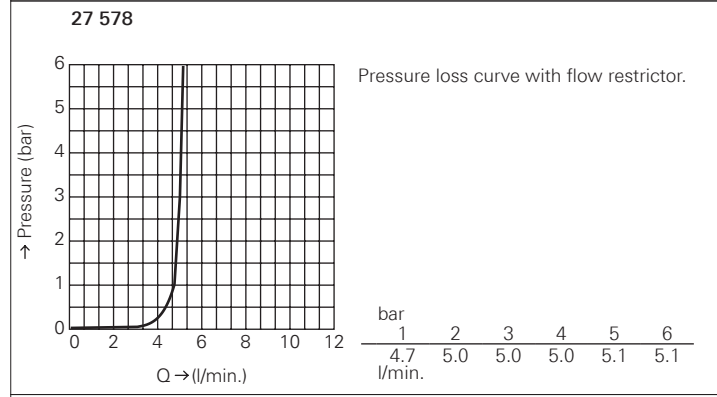

GROHE FLOW CHARTS

GROHE FLOW CHARTS