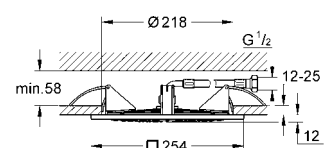

Ref.No. EAN code Colour Retail Guide Price (£)

27 467 000 4005176882609 chrome 493.01

Allure
Ceiling shower 1 spray
Rain
254 x 254 mm
connection thread 1/2"
SpeedClean anti-limescale system
GROHE StarLight® chrome finish
min. recommended pressure 1.0 bar
GROHE DreamSpray® perfect spray pattern