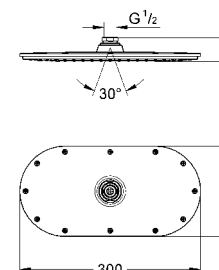

27 470 000	4005176882531	chrome	374.13

Rainshower® Veris 300
Head shower 1 spray
Rain
metal
SpeedClean anti-limescale system
ball joint with turning angle ± 15°
connection thread 1/2"
GROHE StarLight® chrome finish
GROHE DreamSpray® perfect spray pattern
min. recommended pressure 1.0 bar