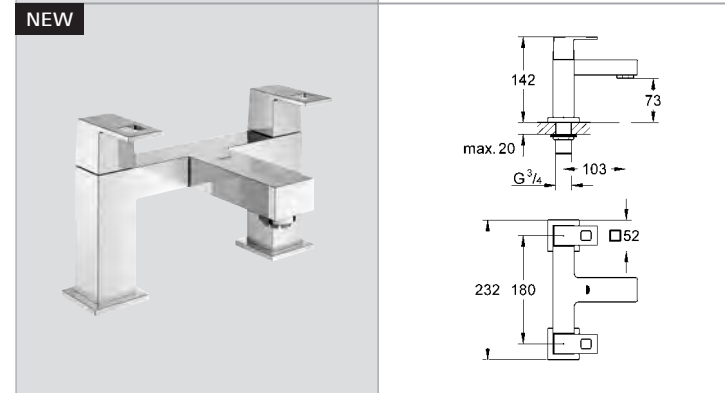

Ref.No. EAN code Colour Retail Guide Price (£)

**22 012 000 4005176906343 chrome 37.94**  
**Eurocube Angle valve 1/2"**  
 outlet thread 3/8"  
 metal handle

**25 137 000 4005176906770 chrome 346.65**  
**Eurocube Two-handed Bath/Shower mixer 1/2"**  
 deck mounted  
 metal handles  
 Longlife headpart 3/4"  
 automatic diverter: bath/shower  
 integrated non-return valve  
 in the shower outlet 1/2"  
**GROHE StarLight®** chrome finish  
**recommended pressure 0.2 - 5.0 bar**  
 available February 2014