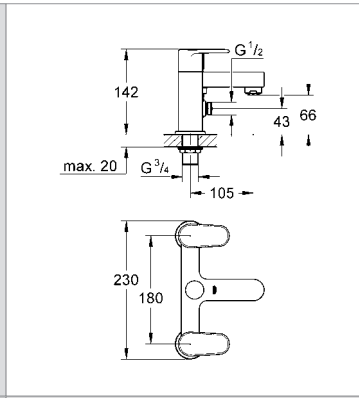

Ref.No.	EAN code	Colour	Retail Guide Price (£)

25 133 002	4005176905254	chrome	335.67

Europlus
Two-handed Bath/Shower mixer 1/2"
deck mounted
metal handles
Longlife headpart 3/4"
automatic diverter: bath/shower
integrated non-return valve
in the shower outlet 1/2"
GROHE StarLight® chrome finish
recommended pressure 0.2 - 5.0 bar