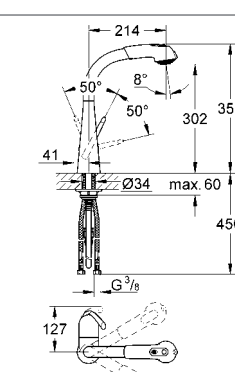

32 553 000 4005176864506 chrome 431.82
32 553 SD0 4005176864520 stainless steel 536.72

Zedra
Sink mixer 1/2"
monobloc installation, swivel tubular spout
adjustable flow rate limiter, pull-out spray
automatic return, integrated non-return valve
diverter: mousseur/shower jet
automatic return to mousseur
flexible connection hoses
rapid installation system
protected against backflow
GROHE SilkMove® 46 mm ceramic cartridge
GROHE StarLight® chrome finish
min. recommended pressure 1.0 bar