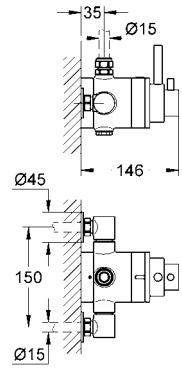

Ref.No.	EAN code	Colour	Retail Guide Price (£)
34 222 000	4005176815911	chrome	398.60

Avensys Modern
Dual control shower mixer 1/2"
Thermostatic
exposed body and trim set
wall mounted, swivel inlet unions
brass body
wax thermoelement
suitable for high / low pressure
flow & temperature control handles
shower outlet 1/2" top or bottom
built-in non return valves
reversible body for crossed supplies
flow limiters for high (>1.0 bar) or unequal pressures
installation bracket for body
GROHE StarLight® chrome finish
max. pressure differential 5:1
recommended pressure 0.1 - 5.0 bar