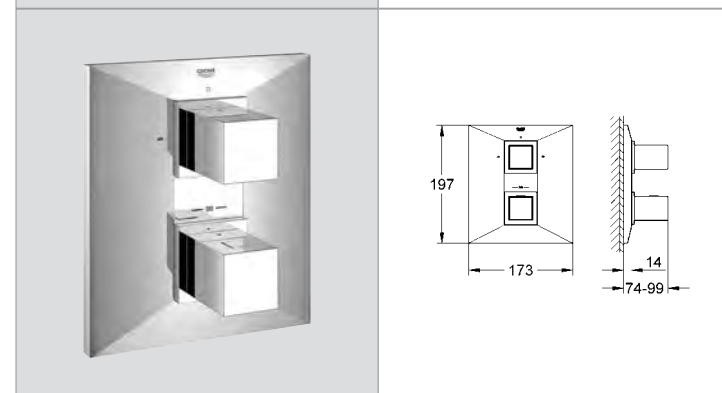

19 792 000 **4005176899096** **chrome** **613.64**
Allure Brilliant
Thermostat with integrated 2-way diverter
for bath or shower with more than one outlet
set for final installation for 35 500 000 / 35 050 000
without concealed body
GROHE StarLight® chrome finish
GROHE SafeStop Plus integrated temperature
limiter at max 50°C
Aquadimmer with multiple function
- flow control
wall escutcheon with **GROHE SmartFix**
(covered escutcheon- and shaft sealing,
covered fixing)
metal handles, diverter for 2 outlets