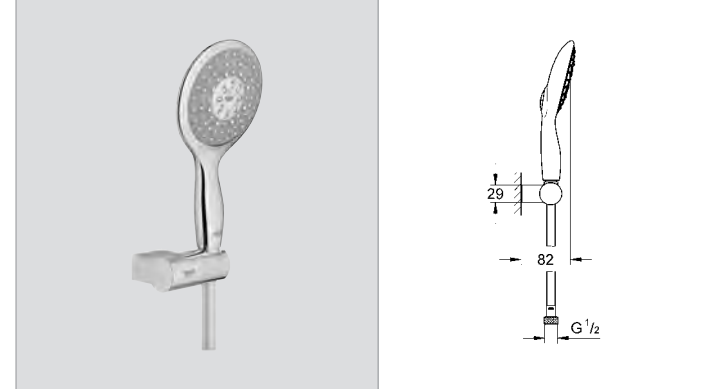

27 748 000 4005176912948 chrome 189.69

Ditto, with GROHE EcoJoy 9.5 l/min. flow limiter

27 749 000 4005176912955 chrome 194.94

Ditto, 900 mm shower rail

27 839 000 4005176916175 chrome 98.08

Power&Soul® 115
Wall holder set 2 sprays
consisting of:
hand shower Power&Soul 115 (27 669 000)
wall shower holder (27 056 000)
Silverflex shower hose 1250 mm
(28 362 000)
Twistfree to prevent hose from twisting
GROHE DreamSpray® perfect spray pattern
GROHE StarLight® chrome finish
SpeedClean anti-limescale system
min. recommended pressure 1.0 bar

Ref.No.	EAN code	Colour	Retail Guide Price (£)

27 742 000 4005176911132 chrome 122.38

Power&Soul® 130
Wall holder set 4+ sprays
hand shower Power&Soul 130 (27 573 000)
wall shower holder, adjustable
(27 055 000)
Silverflex shower hose 1750 mm (28 388 000)
Twistfree to prevent hose from twisting
GROHE DreamSpray® perfect spray pattern
GROHE StarLight® chrome finish
SpeedClean anti-limescale system
Inner WaterGuide for a longer life
GROHE EcoJoy® 9.5 l/min flow rate
min. recommended pressure 1.0 bar