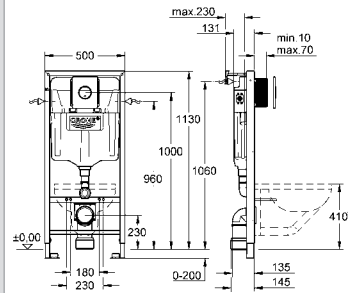

38 860 000	4005176878084		322.56

Rapid SL 3 in 1 set for WC
flushing cistern GD 2
with small maintenance access
1.13 m installation height
for on-the-wall installations or studded walls
distance of fixing bolts 180/230 mm
outlet bend Ø 80 mm
depth adjustable
reducer Ø 80/100 mm
inlet and outlet connecting set
adjustment ex factory 6 l and 3 l
pneumatic discharge valve offering 3 modes of operation:
dual flush or start/stop or non-interruptible
front or top actuation
water supply from left/right or back
½" water supply connection including integrated
angle valve and push fit flexible hose union
no tools required for the installation
of the inspection shaft incl. protection
during construction phase,
for vertical or horizontal use
including wall plate Nova Cosmopolitan
GROHE StarLight® chrome finish
for dual flush or start & stop actuation