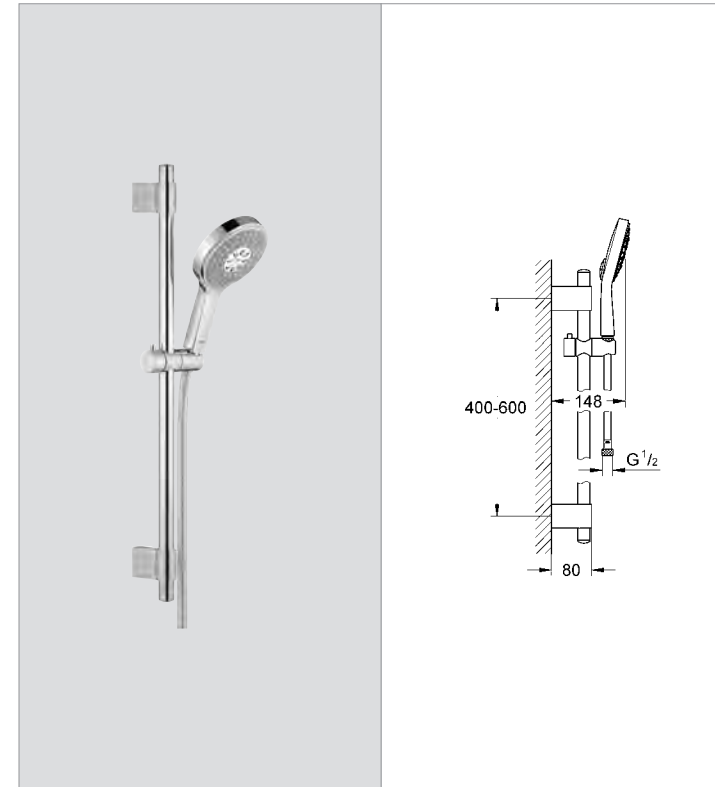

GROHE POWER&SOUL COSMOPOLITAN

Ref.No. EAN code Colour Retail Guide Price (£)

27 731 000 4005176910913 chrome 186.19

Power&Soul® Cosmopolitan 130
Shower rail set 4+ sprays
hand shower Power&Soul® Cosmopolitan 130 (27 663 000)
shower rail 600mm (27 784 000)
with wall holders made of metal
GROHE QuickFix™ Plus installation system
Silverflex shower hose 1750 mm (28 388 000)
Twistfree to prevent hose from twisting
GROHE DreamSpray® perfect spray pattern
GROHE StarLight® chrome finish
SpeedClean anti-limescale system
min. recommended pressure 1.0 bar

27 732 000 4005176910920 chrome 186.19
Ditto, with GROHE EcoJoy 9.5l/min. flow limiter

27 733 000 4005176910937 chrome 191.43
Ditto, 900 mm shower rail