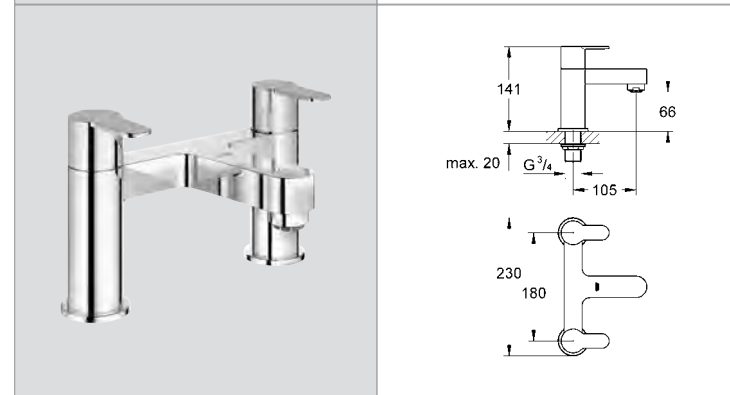

25 100 002 4005176887215
Eurostyle Cosmopolitan Two-handed Bath Filler 1/2"
deck mounted
metal handles
Longlife headpart 3/4"
GROHE StarLight® chrome finish
Recommended pressure 0.2-5.0 bar