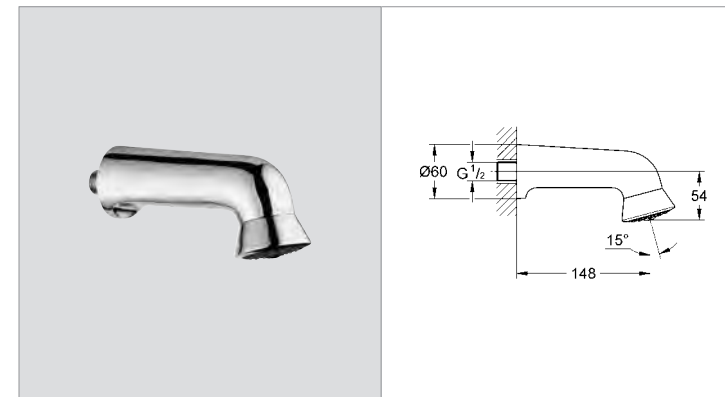

GROHE COMMERCIAL SHOWERS

Ref.No. EAN code Colour Retail Guide Price (£)

28 948 000 4005176209871 **chrome** 115.21
Relexa
connection thread 1/2"
heavy, casted model
GROHE StarLight® chrome finish
SpeedClean anti-limescale system
projection 148 mm
vandal-proof
min. recommended pressure 1.0 bar