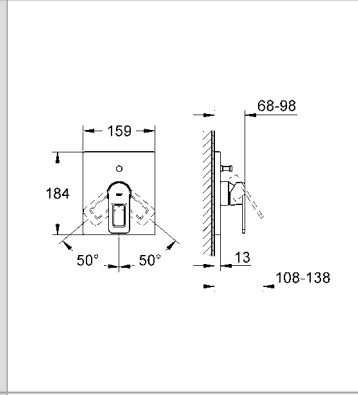

Quadra
Single-lever bath/shower mixer trim
without concealed body
set for final installation for
35 501 000
GROHE StarLight® chrome finish
automatic diverter: bath/shower
escutcheon- and shaft-sealings
metal escutcheon
covered coupling

19 455 000 4005176845994 chrome 167.83