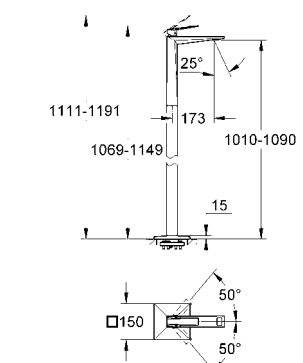

23 116 000 4005176898815 **chrome** **1,370.63**

Allure Brilliant
Basin mixer 1/2"
set for final installation for 45 984 000
without roughing-in-set
28 mm ceramic cartridge
with **GROHE SilkMove®**
GROHE StarLight® chrome finish
GROHE EcoJoy® technology for less water and perfect flow
flow limiter 5 l/min.
spout with integrated mousseur
temperature limiter
min recommended pressure 1.0 bar