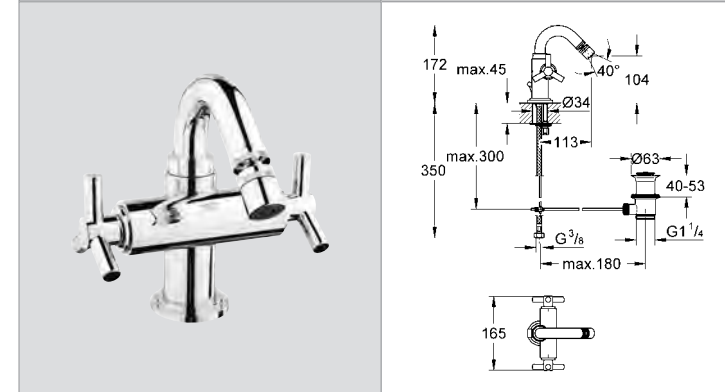

# GROHE ATRIO YPSILON

Ref.No. EAN code Colour Retail Guide Price (£)

**20 021 000** **4005176286957** **chrome** **210.67**

**Atrio Basin tap 1/2"**  
fixed spout  
mousseur  
headpart 1/2" - 90°  
flexible connection hoses  
rapid installation system  
with Ypsilon handle  
**GROHE StarLight®** chrome finish  
min. recommended pressure 1.0 bar