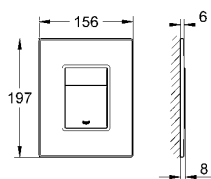

38 914 XM0	4005176899379	taninred black	233.39
38 914 XN0	4005176899362		233.39

Skate Cosmopolitan WC wall plate Leather
for dual flush or start & stop actuation
for pneumatic drop valve AV1
for vertical and horizontal installation
156 x 197 mm
fixing frame with mounting-set
not suitable for flushing cistern 6 l
not suitable for GROHE Fresh