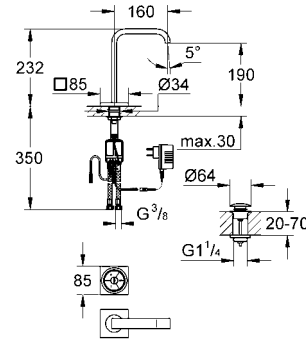

GROHE ALLURE F-DIGITAL

Ref.No.	EAN code	Colour	Retail Guide Price (£)
36 342 000	4005176909702	chrome	768.14

Allure F-digital
Digital basin mixer
including digital mixing device
monobloc installation
Digital Controller - intuitive multifunctional operating unit
- Wireless technology
- Temperature and flow control
- Pause-function
- Memory function
- LED ring
digital mixing device
- digitally controlled valve
- integrated temperature sensor
default setting configurable during installation
- automatic safety shut-off after 60 sec.
GROHE StarLight® chrome finish
GROHE EcoJoy® technology for less water and perfect flow
spout with mousseur
Push-open waste set 1 1/4"
flexible connection hoses
min. recommended pressure 1.0 bar
requires build-in power supply 36 078 000