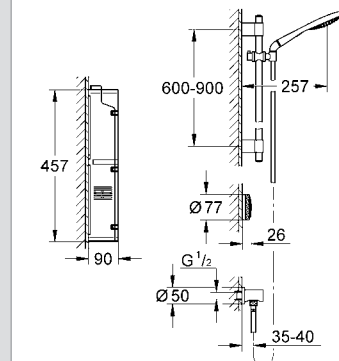

36 303 000	4005176894725	chrome	1,099.66

Rainshower Solo F-Digital Shower set

including digital thermostat unit
Digital Controller - intuitive multifunctional operating unit
- Wireless technology
- Temperature and flow control
- Pause-function
- Memory function
- LED ring incl. warming-up function: visual feedback when preferred temperature is reached
digital thermostat unit (concealed body)
- warm/cold-supplies 1/2"
- 1 outlet 1/2"
- with pump and build-in power supply 110-240 V / operating voltage 24 V / cable length 400m
Rainshower Solo shower set (27273001)
Rainshower® wall union 1/2" (27 057 000)
transceiver unit for Digital Controller and Digital thermostat unit incl. cable 3 m
GROHE TurboStat® digital controlled compact cartridge with wax thermoelement default setting configurable during installation
- automatic safety shut-off after 20 min
- GROHE SafeStop at 38°C
GROHE StarLight® chrome finish
GROHE EcoJoy® technology for less water and perfect flow
recommended pressure 0.1 - 1.0 bar