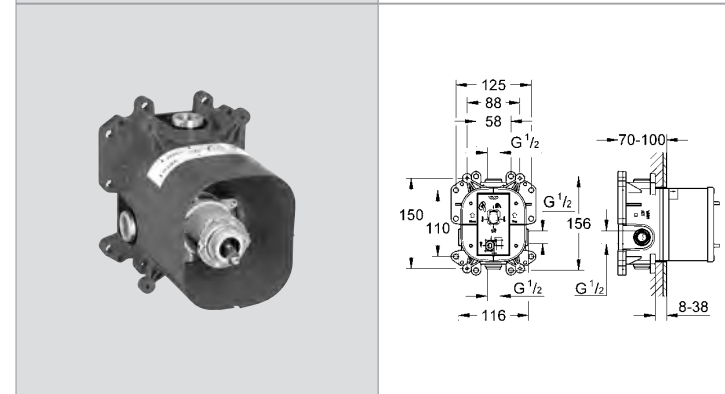

35 501 000 4005176833847 103.15
GROHE Rapido E
Universal Single-lever mixer
for concealed installation
without finishing trim set
GROHE SilkMove® 46 mm ceramic cartridge
adjustable flow rate limiter
min. recommended pressure 1.0 bar