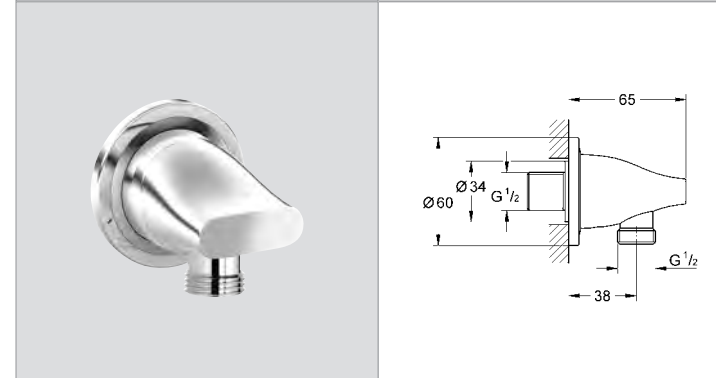

27 190 000 4005176842221 chrome 93.89

**GROHE Ondus**  
**Shower outlet elbow**  
connection thread 1/2"  
protected against backflow

27 188 000 4005176842160 chrome 83.40

**GROHE Ondus**  
**Hand shower holder**  
wall mounted  
not adjustable