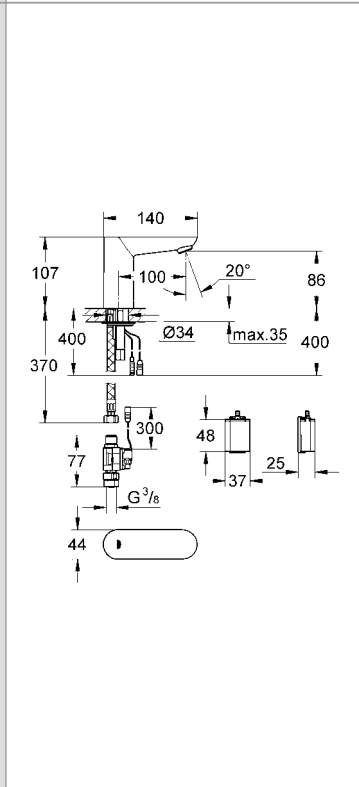

Euroeco Cosmopolitan E
Infra-red electronic basin tap 1/2"
with lithium battery 6 V DC, CR-P2
monobloc installation
for 3/8" angle valve
rapid installation system
7 pre-set programs
with 24/72 hours autoflush
time or user dependent
with cleaning mode
safety stop after 60 sec.
additional functions by remote control 36 206 000:
adjustable flow time
adjustment reflection range by remote
activation of thermal disinfection for 3, 5 or 11 min by hand
mousseur 5.7 l/min
for cold or premixed water
flexible connection hose
non-return valve
solenoid connection including dirt strainer
CE approved
GROHE EcoJoy® technology for less water
and perfect flow
GROHE StarLight® chrome finish
min. recommended pressure 1.0 bar

36 338 000	4005176896743		78.68