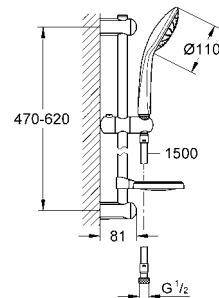

GROHE EUPHORIA SHOWER SETS

Ref.No. EAN code Colour Retail Guide Price (£)

27 256 001 4005176899805 chrome 70.28

Euphoria 110 Mono
Shower rail set 1 spray
hand shower Mono (27 224 000)
shower rail, 600 mm (27 499 000)
GROHE QuickFix® (variable distance between wall shower holders for adaption to existing drillings)
shower hose 1500 mm (28 161 000)
soap dish
GROHE DreamSpray® perfect spray pattern
GROHE CoolTouch®
GROHE StarLight® chrome finish
SpeedClean anti-limescale system
GROHE EasyReach™ tray (27 596 000)
Min. recommended pressure 0.1 bar