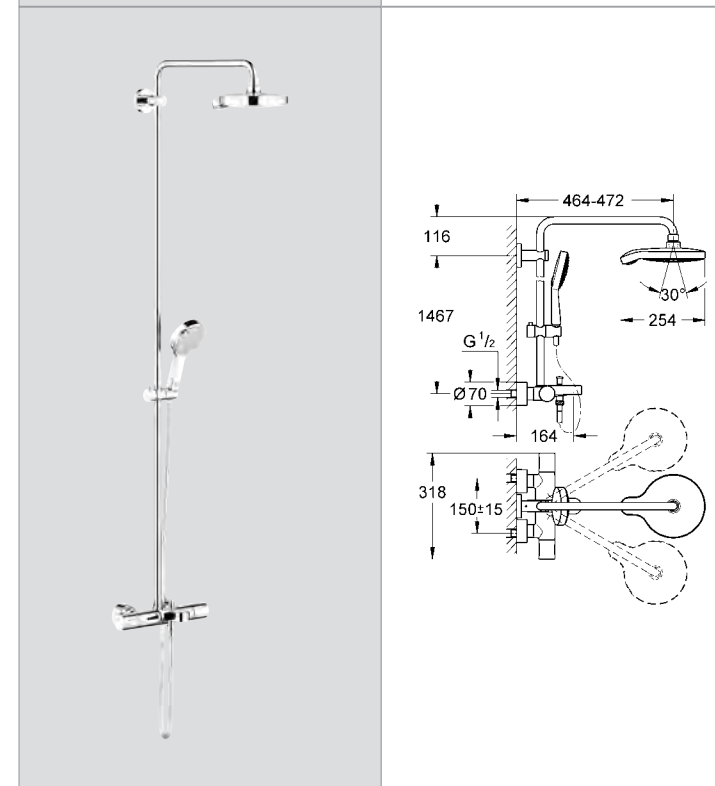

Power&Soul™ Cosmopolitan System 190
Shower system with thermostat for wall mounting
horizontal swivable 450 mm projection shower arm
exposed bath thermostat with Aquadimmer function
allows change between:
Power&Soul Cosmopolitan head shower (27 764 000)
with ball joint
rotation angle $\pm 20^\circ$
separate diverter for
hand shower Power&Soul Cosmopolitan 115 (27 660 000)
adjustable in height with gliding element
(12 140 000)
Silverflex shower hose 1750 mm (28 388 000)
GROHE TurboStat® compact cartridge
with wax thermoelement
GROHE One-click showering
spray selection via push of a button
GROHE DreamSpray® perfect spray pattern
GROHE StarLight® chrome finish
GROHE CoolTouch® prevents scalding from hot surfaces
SpeedClean anti-limescale system
min. recommended pressure 1.0 bar