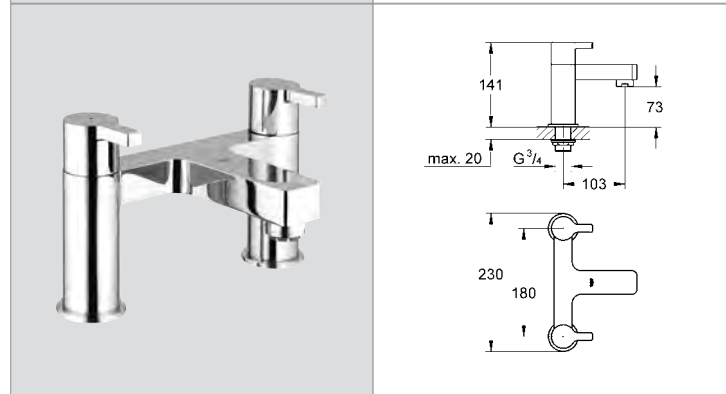

25 104 000 4005176881794 chrome 379.37
Lineare
Two-handed Bath Filler 1/2"
deck mounted
metal handles
Longlife headpart 3/4"
GROHE StarLight® chrome finish
recommended pressure 0.2-5.0 bar

Ref.No. EAN code Colour Retail Guide Price (£)