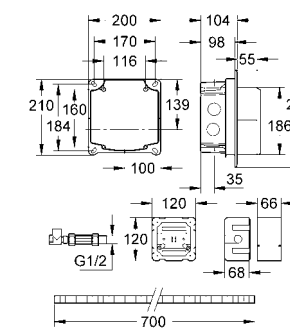

GROHE URINAL ELECTRONIC

Ref.No.	EAN code	Colour	Retail Guide Price (£)
38 387 000	4005176288494		99.82

Roughing-in-set for radar-electronic
for final installation set radar electronic 38 386
for installation behind or above urinal
or remote installation
box for radar detector 120 x 68 x 120 mm
control unit - installation box
200 x 104 x 210 mm
protecting block
stop valve and flush elbow