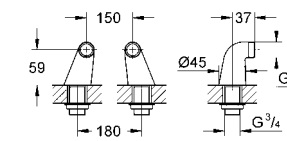

34 161 000	4005176803758	chrome	270.11

Grohtherm 1000
Thermostatic shower mixer 1/2"
concealed body & trim set complete consisting of:
concealed body, 34 211 000
trim set for final installation (19 236)
ceramic headpart 1/2", 180°
bottom outlet 1/2" - can only be used with separate stopvalve
GROHE TurboStat® compact cartridge with wax thermoelement
GROHE StarLight® chrome finish
temperature scale handle with
GROHE SafeStop® safety stop at 38°C
volume handle with economy EcoButton
built-in non return valves
max. pressure differential 5:1
min. recommended pressure 1.0 bar