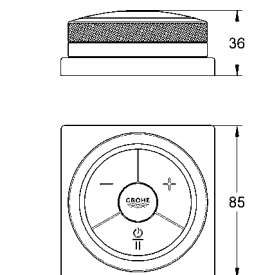

36 355 000 4005176909849 chrome 164.99

**GROHE F-digital
Digital controller with square base plate
remote controller for bath or shower**
additional multifunctional operating unit
- Wireless technology
- Temperature and flow control
- Pause-function
- Memory function
- LED ring
GROHE StarLight® chrome finish