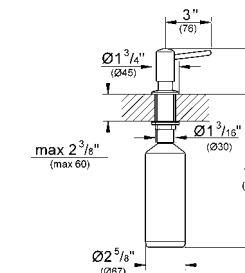

40 537 000	4005176905513	chrome	43.01

Authentic Soap Dispenser
for liquid soaps,
storage bin 0.4 l