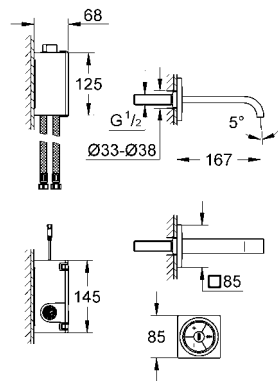

36 343 000	4005176909719	chrome	768.14

Allure F-digital
Digital basin mixer
including digital mixing device
wall mounted
Digital Controller - intuitive multifunctional operating unit
- Wireless technology
- Temperature and flow control
- Pause-function
- Memory function
- LED ring
digital mixing device
- digitally controlled valve
- integrated temperature sensor
default setting configurable during installation
- automatic safety shut-off after 60 sec.
GROHE StarLight® chrome finish
GROHE EcoJoy® technology for less water and perfect flow
spout with mousseur
projection 167 mm
Push-open waste set 1 1/4"
min. recommended pressure 1.0 bar
requires build-in power supply 36 078 000