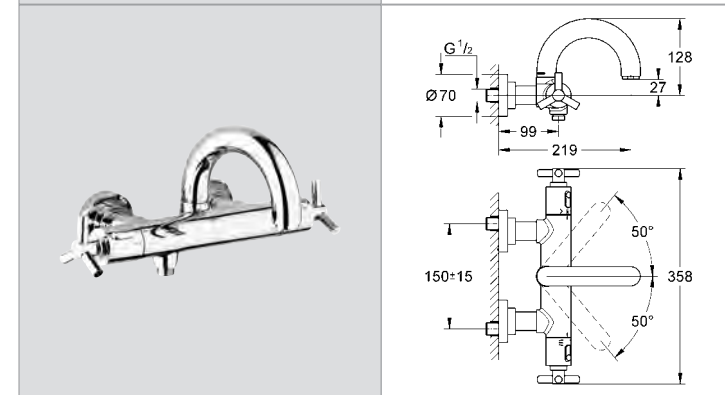

34 061 000 **4005176237393** **chrome** **803.30**

Atrio Thermostatic bath/shower mixer 1/2"
wall mounted, wax thermoelement
Aquadimmer with multiple function
diverter bath/shower
temperature scale handle with
GROHE SafeStop safety stop at 38°C
integrated non-return valves
and dirt strainers
swivel tubular spout with mousseur and stop limiter
covered S-unions, protected against backflow
with Ypsilon handle
GROHE StarLight® chrome finish
max. pressure differential 5:1
min. recommended pressure 1.0 bar