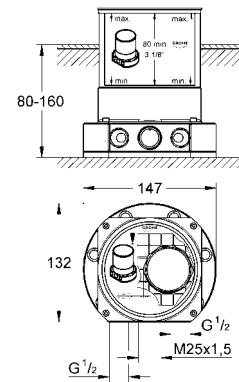

45 984 000	4005176847127		438.82

Roughing-in set for floor mounted bath spout and bath/shower mixer
for floor-mounted bath spout and bath mixer
without finishing trim set
installation plate for precise fitting
floor equalization 0-80 mm
1/2" mixed water connection
plug
fixing material