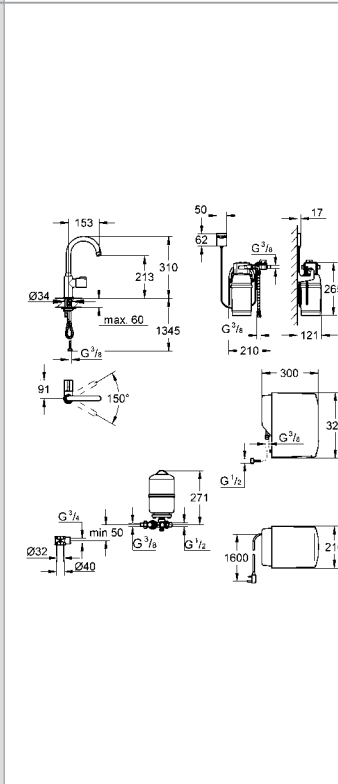

30 060 000	4005176880841	chrome	1,318.19
30 060 DC0	4005176893599	supersteel	1,451.06

GROHE Red Mono
Pillar tap and single-boiler (4 liters)
GROHE Red Mono pillar tap
monobloc installation
C-spout
GROHE ChildLock handle
certified safety handle with a pull and turn closure
headpart 1/2"
GROHE StarLight® chrome finish
GROHE CoolTouch®
insulated spout
stop limiter
flexible connection hoses
protected against backflow
connection for GROHE Red boiler
GROHE Red™ single boiler
CE approved
power supply 230 V 50 Hz 30 VA
power consumption 2100 W
standby power consumption 15 W
measurements boiler: 325 x 210 x 300 mm
GROHE Blue® 600 l filter
Min. recommended pressure 2.0 bar