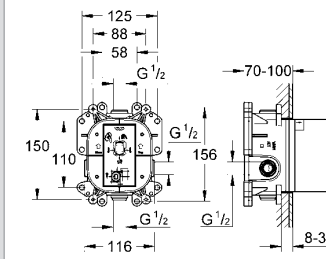

35 501 000	4005176833847		103.15

GROHE Rapido E
Universal Single-lever mixer
for concealed installation
without finishing trim set
GROHE SilkMove® 46 mm ceramic cartridge
adjustable flow rate limiter
min. recommended pressure 1.0 bar