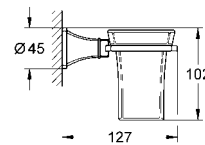

40 626 000	4005176927737	chrome	149.47
40 626 IGO	4005176927744	chrome/gold	194.05

Grandera holder with ceramic tumbler
GROHE StarLight® chrome finish