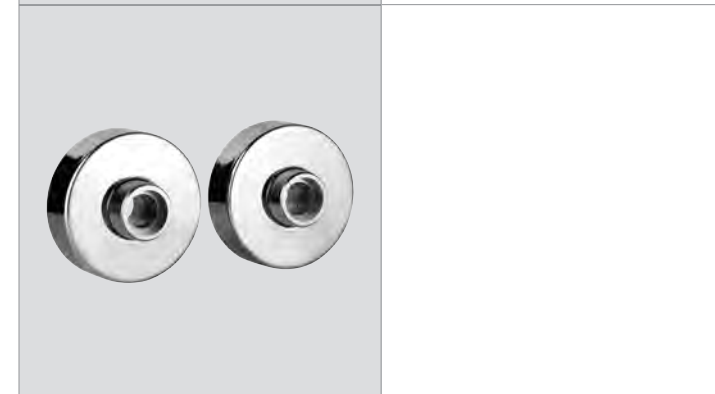

18 370 000	4005176885228	chrome	60.50

Wall Mounted Brackets
1 pair
for exposed 1/2" mixers
includes: wall plate, brass olive, fixing nipple, chrome shroud