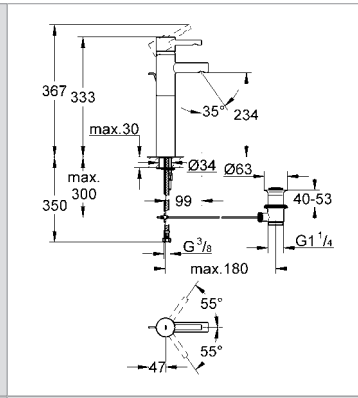

32 247 000	4005176832260	chrome	306.82

Essence
Basin mixer 1/2"
for free-standing basins
GROHE SilkMove® 35 mm ceramic cartridge
mousseur
pop-up waste set 1 1/4"
flexible connection hoses
rapid installation system
GROHE StarLight® chrome finish
min. recommended pressure 1.0 bar