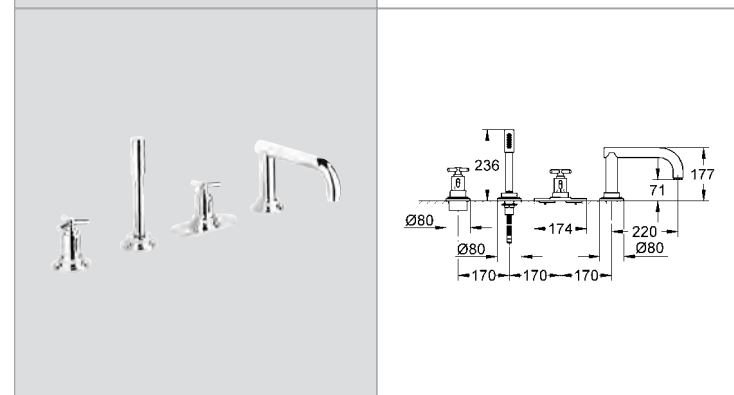

19 141 000 4005176237577 chrome 895.11
Atrio
4-hole bath combination trim set
for installation under tiled surround
without baseframe
set for final installation (for 34 086)
bath inlet with mousseur
Sena handshower
metal shower hose 2000 mm
Aquadimmer handle
temperature scale handle with
GROHE SafeStop safety stop at 38°C
with Ypsilon handle
GROHE StarLight® chrome finish
min. recommended pressure 1.0 bar