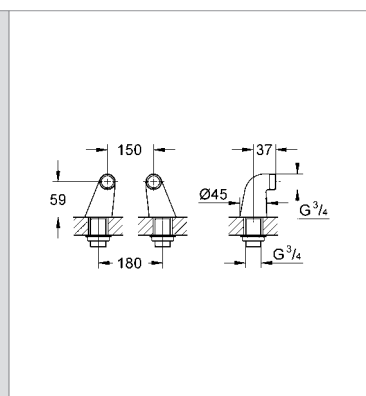

Pillar union, 3/4", pair
180 mm centres
for pillar mounting
GROHE StarLight® chrome finish

GROHE UNIONS AND EXTENSIONS

Ref.No.	EAN code	Colour	Retail Guide Price (£)

Pillar union
GROHE StarLight® chrome finish

18 121 000	4005176815812	chrome	62.16