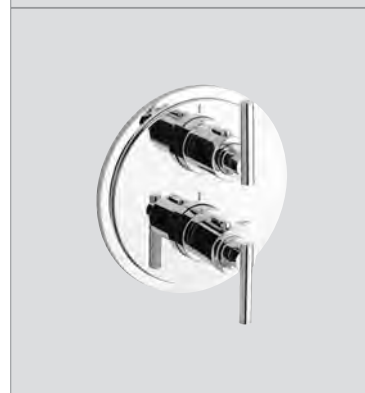

Atrio
Thermostat with integrated 2-way diverter
for bath or shower with more than one outlet
without concealed body
set for final installation for
35 500 000 / 35 050 000
GROHE StarLight® chrome finish
GROHE SafeStop safety button at 38°C
Aquadimmer with multiple function
diverter for 2 outlets
- diverter: bath/shower, covered fixing
with Jota handle