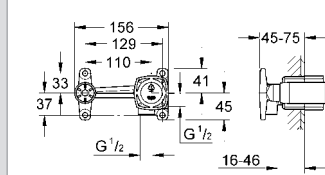

19 930 000	4005176930454	chrome	365.39
19 930 IGO	4005176930461	chrome/gold	475.53

Ditto, projection 234 mm

23 319 000	4005176931192		177.45

Grandera
Single-lever mixer 1/2", concealed body
for 2 hole basin mixer
wall installation
without finishing trim set
installation depth 45 to 75 mm
GROHE SilkMove® 35 mm ceramic cartridge
adjustable flow rate limiter
installation device
min. recommended pressure 1.0 bar