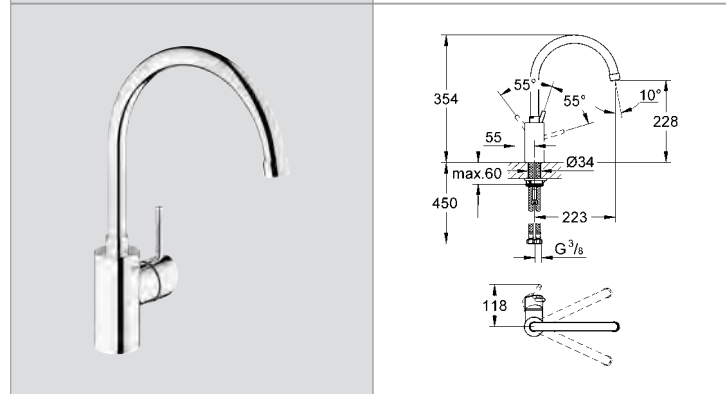

32 661 001 4005176886751 chrome 188.81
32 661 DC1 4005176890987 chrome supersteel 241.26
Conchetto Sink mixer 1/2"
high spout
monobloc installation
GROHE SilkMove® 35 mm ceramic cartridge
GROHE StarLight® chrome finish
adjustable flow rate limiter
swivel tubular spout
selectable swivel area : 0° / 150° / 360°
mousseur
flexible connection hoses
rapid installation system
min. recommended pressure 1.0 bar