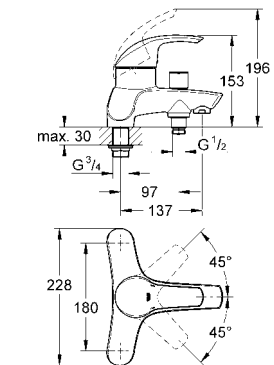

25 105 000	4005176881800	chrome	290.22

Eurosmart
Single-lever bath/shower mixer 1/2"
deck mounted
GROHE SilkMove® 56 mm ceramic cartridge
metal handle
adjustable flow rate limiter
automatic diverter: bath/shower
integrated non-return valve
in the shower outlet 1/2"
GROHE StarLight® chrome finish
recommended pressure 0.2-5.0 bar