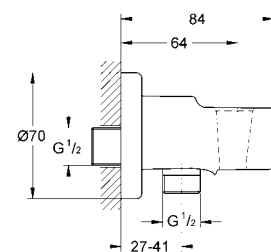

28 628 000 4005176041396

chrome

41.96

Relaxa
Shower outlet elbow, 1/2"
with wall shower holder
GROHE StarLight® chrome finish