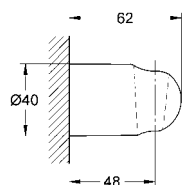

28 605 000 4005176041105 **chrome** 18.01

Relaxa
Wall hand Shower holder
GROHE StarLight® chrome finish