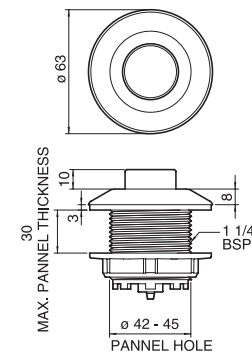

38 496 000	4005176289958	chrome	108.39

Air button
air button 63 mm dia.
with 750 mm air hose
for panel thickness up to 30 mm
chrome plated brass
only for use with a removable shelf / panel
for use with Adagio cistern 37 762 SH / 37 945 SH