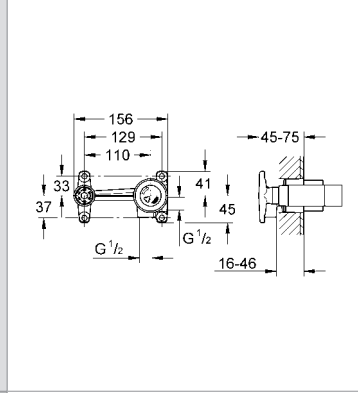

33 769 000	4005176819605		201.05

Single-lever mixer 1/2", concealed body
for 2 hole basin mixer
wall installation
without finishing trim set
GROHE SilkMove® 46 mm ceramic cartridge
adjustable flow rate limiter
min. recommended pressure 1.0 bar