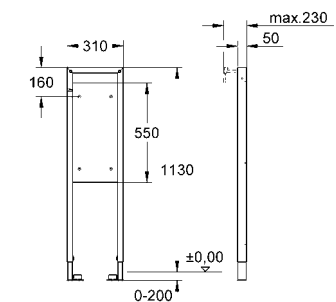

38 559 001	4005176863776		157.52

Rapid SL
Fixing element
to fix support for the disabled
1.13 m installation height
0.31 m wide
powder coated steel frame
waterproof plywood
fixing material
without front wall brackets
38 558 00M (pair)