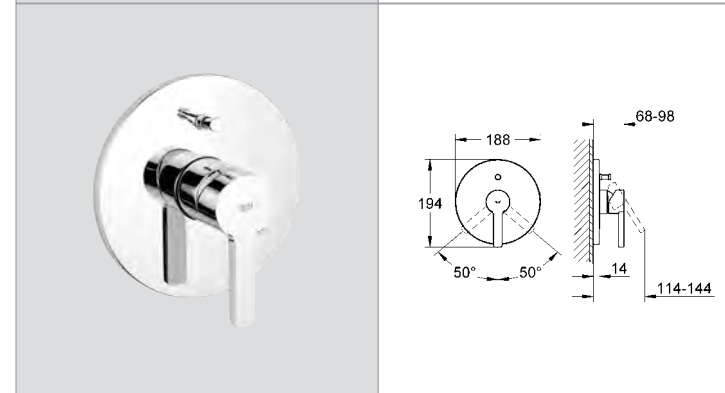

19 297 000 4005176820762 chrome 178.32
Lineare
Single-lever bath/shower mixer trim
without concealed body
set for final installation for
35 501 000
automatic diverter: bath/shower
metal escutcheon
covered coupling
GROHE StarLight® chrome finish