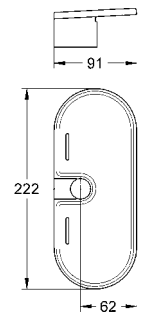

27 596 000 4005176895944 5.77

New Tempesta
GROHE EasyReach™ tray
acrylic