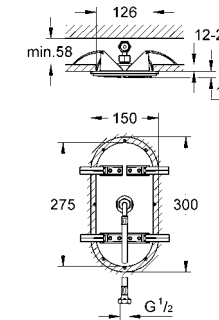

27 861 000	4005176918131	chrome	501.75

Rainshower® Ondus Veris 300
Ceiling shower 1 spray
Rain
metal
connection thread 1/2"
GROHE DreamSpray® perfect spray pattern
SpeedClean anti-limescale system
GROHE StarLight® chrome finish
min. recommended pressure 1.0 bar