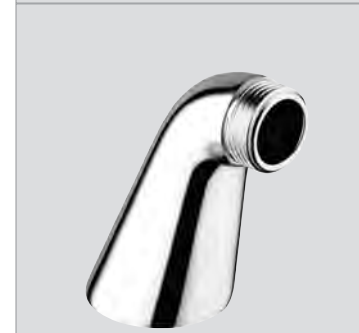

19 467 000 4005176847974 chrome 243.01

Grohtherm 3000 Cosmopolitan
Thermostatic shower mixer
without concealed body
set for final installation for GROHE Rapido T 35 500 000 / 35 050 000
TMV2 compliant when used with 35 050 000
GROHE StarLight® chrome finish
GROHE SafeStop safety button at 38°C
volume handle with **GROHE EcoButton** (economy button with individually adjustable economy stop)
ceramic headpart 1/2", 180°
wall escutcheon with **GROHE SmartFix** (covered escutcheon- and shaft sealing, covered fixing)