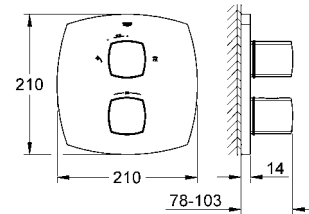

19 937 000	4005176930904	chrome	356.65
19 937 IGO	4005176930911	chrome/gold	463.29

Grandera
Thermostatic shower mixer with integrated 2-way diverter
set for final installation
for 35 500 000 / 35 050 000 Rapido T
without concealed body
GROHE StarLight® chrome finish
GROHE SafeStop Plus® safety stop at 38 C and additionally adjustable max. temperature limiter at 43 C
GROHE AquaDimmer Eco with multiple function:
shut off and flow control
diverter: shower head/hand shower
Integrated Eco-Button with Eco-Stop for shower
wall escutcheon with **GROHE SmartFix**
(covered escutcheon- and shaft sealing,
covered fixing)
metal handles
min. recommended pressure 1.0 bar