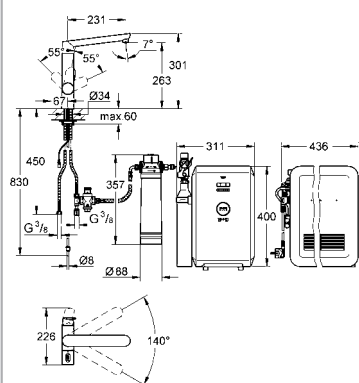

31 346 001	4005176988035	chrome	1,951.07
31 346 DC1	4005176988042	supersteel	2,125.89

GROHE Blue® K7 Chilled and Sparkling Starter kit
consisting of:
GROHE Blue K7 single-lever sink mixer with filtration
monobloc installation
separate handle for 3 types of filtered and chilled table water
still, medium, sparkling
headpart 1/2"
GROHE SilkMove® 35 mm ceramic cartridge
adjustable flow rate limiter
GROHE StarLight® chrome finish
swivel cast spout
swivel area 140°
separate inner water ways for filtered and non-filtered water
flexible connection hoses
type of protection IP 55
CE approved
adjustable for 600 litre, 1500 litre or 3000 litre filter cartridges
GROHE Blue Cube
270 Watt cooling unit, 230 V, 50 Hz
GROHE Blue® 600 l filter
GROHE Blue® filter head with flexible adjustment
GROHE Blue® 425gr CO₂-carbonization bottle
Min. recommended pressure 2.0 bar