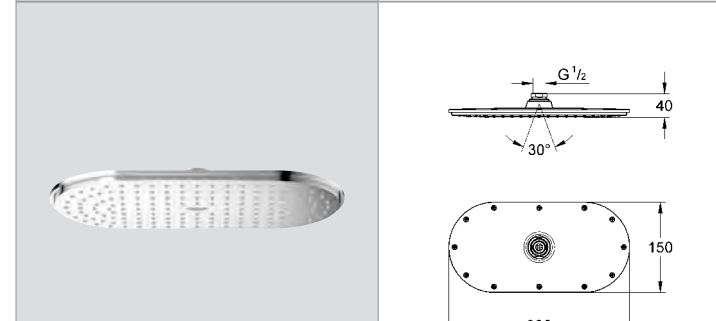

27 470 000 4005176882531 chrome 374.13

Rainshower® Veris 300
Head shower 1 spray
Rain
metal
ball joint with turning angle ± 15°
connection thread 1/2"
GROHE StarLight® chrome finish
SpeedClean anti-limescale system
GROHE DreamSpray® perfect spray pattern
min. recommended pressure 1.0 bar