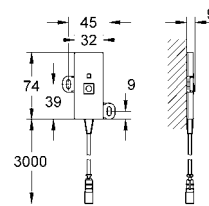

36 356 000	4005176911347		118.88

GROHE F-digital Transceiver
optional accessory for digital mixing unit