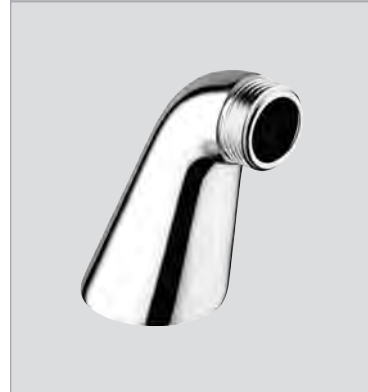

Pillar union
GROHE StarLight® chrome finish

34 286 001	4005176899836	chrome	328.67