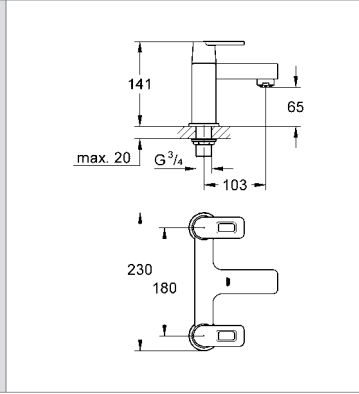

Quadra
Two-handed Bath Filler 1/2"
deck mounted
metal handles
Longlife headpart 3/4"
GROHE StarLight® chrome finish
recommended pressure 0.2 - 5.0 bar

Ref.No. EAN code Colour Retail Guide Price (£)

19 579 000 4005176889813 chrome 842.66