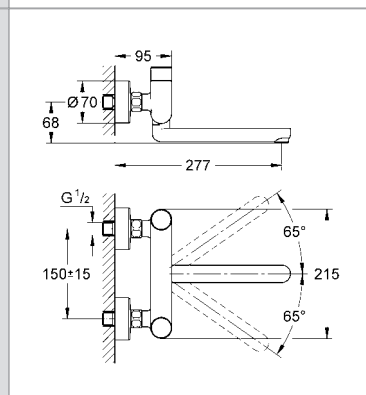

36 319 000 4005176896538 **chrome** **410.84**
Eurosmart Cosmopolitan T
Self-closing basin mixer 1/2"
swivel cast spout 250 mm
swivel range stop at 130°, lockable
wall mounted
mixing device with hot water stop-valve
laminar flow straightener 9 l/min.
flow time 7 sec.
S-unions, non-return valve
dirt strainers
GROHE EcoJoy® technology for
less water and perfect flow
GROHE StarLight® chrome finish
GROHE CoolTouch®
min. recommended pressure 1.0 bar