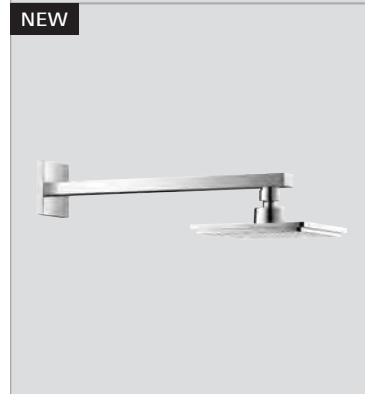

NEW

26 073 000	4005176937279	chrome	194.76

Euphoria Cube 150
Head shower set 286 mm
head shower Euphoria Cube (27 705 000)
Shower arm Rainshower® 286 mm (27 709 000)
GROHE DreamSpray® perfect spray pattern
GROHE EcoJoy® 9.4l flow limiter
GROHE StarLight® chrome finish
SpeedClean anti-limescale system
GROHE CoolTouch® prevents scalding from hot surfaces
Inner WaterGuide for a longer life

27 705 000	4005176907166	chrome	104.38

Euphoria Cube 150
Rain
Ball joint +/- 15° rotatable
connection thread 1/2"
GROHE EcoJoy® technology for less water and perfect flow
GROHE DreamSpray® perfect spray pattern
GROHE StarLight® chrome finish
SpeedClean anti-limescale system
Inner WaterGuide for a longer life
min. recommended pressure 1.0 bar