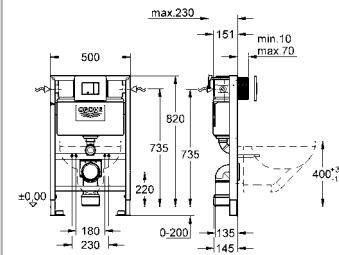

GROHE RAPID SL WC

Ref.No.	EAN code	Colour	Retail Guide Price (£)
38 885 000	4005176879609		377.63

Rapid SL 4 in 1 set for WC with flushing cistern 6 - 9 l
for on-the-wall installations or studded walls
0.82 m installation height
powder coated steel frame, self-supporting for dry-cladding, completely pre-assembled with fixed connections, for single or series installation
quick adjustment, lockable
fixing material, TÜV approved
2 WC fixing bolts, fixing device for ceramic
distance of fixing bolts 180/230 mm
outlet bend Ø 80 mm, depth adjustable
reducer Ø 80/100 mm, inlet and outlet connecting set
pneumatic discharge valve offering 3 modes of operation: dual flush or start/stop or non-interruptible
front or top actuation
water supply from left/right or back
low noise (group I acc. to German Noise Specification)
insulated against condensation
½" water supply connection including integrated angle valve and push fit flexible hose union
shortable inspection shaft incl. protection during construction phase
including wall plate Skate Cosmopolitan
for dual flush or start & stop actuation, for horizontal installation
156 x 197 mm, chrome, made of ABS
GROHE StarLight® chrome finish
GROHE EcoJoy® technology for less water and perfect flow
accessories for on-the-wall installation with **GROHE Fresh** retrofit set