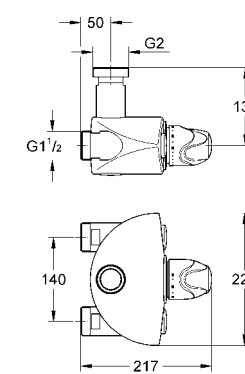

35 087 000	4005176207082	chrome	1,870.64

Grohtherm XL
Thermostat mixer 1 1/4"
wall mounted
range of use 9l/min to 140l/min
wax thermoelement
temperature scale handles with pre-adjustable safety stop between 33°C and 43°C
arrangement to make the thermal disinfection easier
built-in non return valves and dirt strainers as compact service units
connecting thread 1 1/2"
outlet thread 2"
changeable top/bottom outlet
without connection unions
GROHE StarLight® chrome finish
min. recommended pressure 1.0 bar