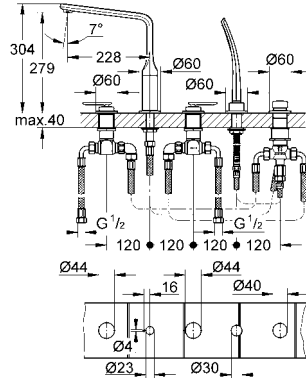

19 362 000	4005176861123	chrome	1,265.74

Veris
5-hole bath/shower combination
GROHE StarLight® chrome finish
consisting of:
ceramic headparts 1/2", 90°
pre-assembled spout fixing
optional swivel bath inlet with mousseur
diverter bath/shower
GROHE hand shower 27 184
metal shower hose 2000 mm
mounting plate
flexible connection hoses
connection for shower hose
can be used with 29 037 000
min. recommended pressure 1.0 bar