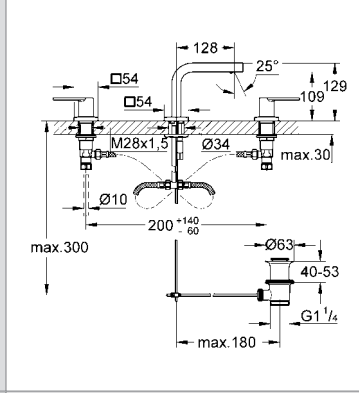

Ref.No. EAN code Colour Retail Guide Price (£)

20 306 000 4005176896491 chrome 311.19

Quadra
Three-hole basin mixer 1/2"
spout with mousseur
GROHE StarLight® chrome finish
ceramic headparts 1/2", 90°
pop-up waste set 1 1/4"
GROHE QuickFix™ installation system
with centering support
pressure-proof, flexible connection hoses
between spout and side valves
min. recommended pressure 1.0 bar

20 307 000 4005176896507 chrome 339.16