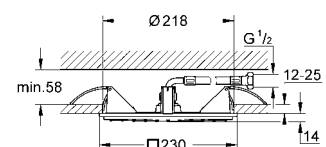

27 863 000 4005176918155 chrome 512.24

Rainshower® Allure 210
Ceiling shower 1 spray
Rain
metal
connection thread 1/2"
GROHE DreamSpray® perfect spray pattern
SpeedClean anti-limescale system
GROHE StarLight® chrome finish
min. recommended pressure 1.0 bar