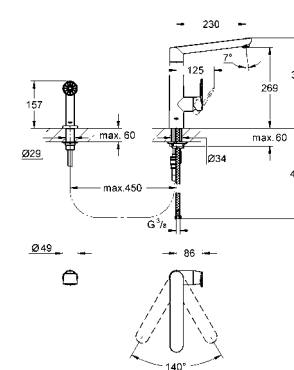

GROHE KITCHEN FITTINGS

Ref.No.	EAN code	Colour	Retail Guide Price (£)
32 179 000	4005176860447	chrome	786.72
32 179 DC0	4005176860454	supersteel	1,026.23

K7 Sink mixer 1/2"
GROHE SilkMove® 35 mm ceramic cartridge
GROHE StarLight® chrome finish
metal lever
swivel cast spout
SpeedClean mousseur
swivel area 140°
flexible connection hoses
rapid installation system
pull-out spray
min. recommended pressure 1.0 bar