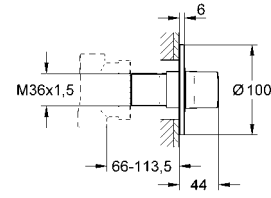

Ref.No.	EAN code	Colour	Retail Guide Price (£)
19 448 000	4005176841897	chrome	186.37
19 448 KSO	4005176841903	velvet black	326.92

5-way diverter
set for final installation for
29 033 000
without concealed body
installation depth adjustable
66 - 113 mm
only for use with concealed body