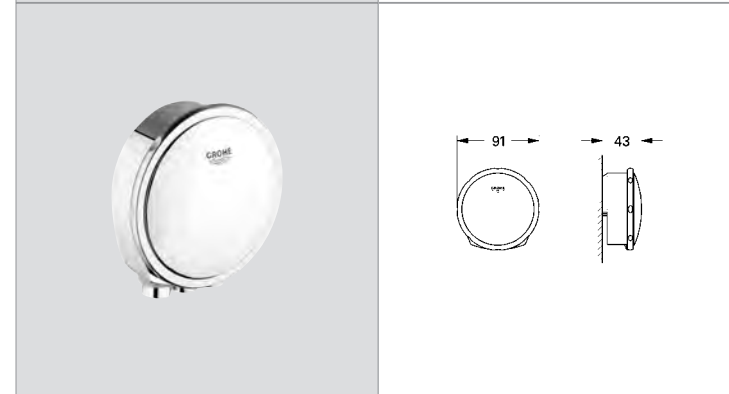

19 952 000   **4005176174230**   **chrome**   **169.06**

Talentofill
Inlet-, pop-up and waste-system
set for final installation
escutcheon
supply part
waste plug
fixing set
GROHE StarLight® chrome finish
min recommended pressure 1.0 bar

in combination with Talentofill
28 990 000/28 991 000