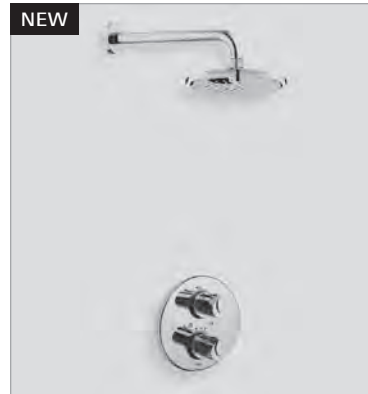

NEW

NEW

Ref.No.	EAN code	Colour	Retail Guide Price (£)
11 831 6	4005176982804	chrome	456.65

Grotherm 1000 + Euphoria Shower Solution Pack 2
Concealed body and trim set complete (34 161 000)
Euphoria Cosmopolitan 180 mm head shower (27 491 000)
Rainshower® shower arm 286 mm (28 576 000)
GROHE TurboStat® compact cartridge with wax thermostatic element
GROHE StarLight® chrome finish
GROHE SafeStop safety button at 38°C
GROHE DreamSpray® perfect spray pattern
SpeedClean anti-limescale system
max. pressure differential 5:1
min. recommended pressure 1.0 bar

11 831 5	4005176982798	chrome	340.39

Grotherm 1000 + Euphoria Shower Solution Pack 1
Concealed body and trim set complete (34 161 000)
Euphoria Shower set (27 256 001)
GROHE TurboStat® compact cartridge with wax thermostatic element
GROHE StarLight® chrome finish
GROHE SafeStop safety button at 38°C
GROHE DreamSpray® perfect spray pattern
GROHE CoolTouch® prevents scalding from hot surfaces
SpeedClean anti-limescale system
max. pressure differential 5:1
min. recommended pressure 1.0 bar

34 162 001	4005176923265	chrome	335.67

Grotherm 1000
Concealed shower system
consisting of:
set for final installation Grotherm 1000 with integrated shut off concealed thermostatic mixer 34 211 000 with **GROHE TurboStat®** compact cartridge and wax thermostatic element
New Tempesta shower set II, 600 mm (27 598 000)
GROHE DreamSpray® perfect spray pattern elbow outlet (28 671)
GROHE StarLight® chrome finish
min. recommended pressure 1.0 bar

GROHE SHOWER SYSTEMS