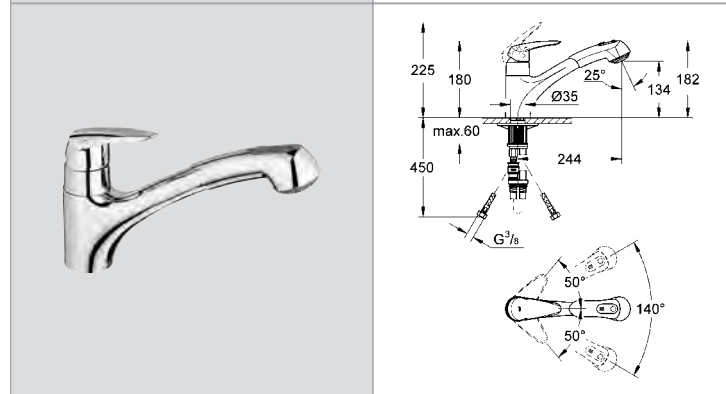

32 257 001 4005176834165 chrome 255.24
Eurodisc Sink mixer 1/2"
monobloc installation
GROHE SilkMove® 46 mm ceramic cartridge
GROHE StarLight® chrome finish
adjustable flow rate limiter
swivel cast spout with stop limiter
extractable handspray
automatic diverter
mousseur/handshower
flexible connection hoses
rapid installation system
protected against backflow
min. recommended pressure 1.0 bar