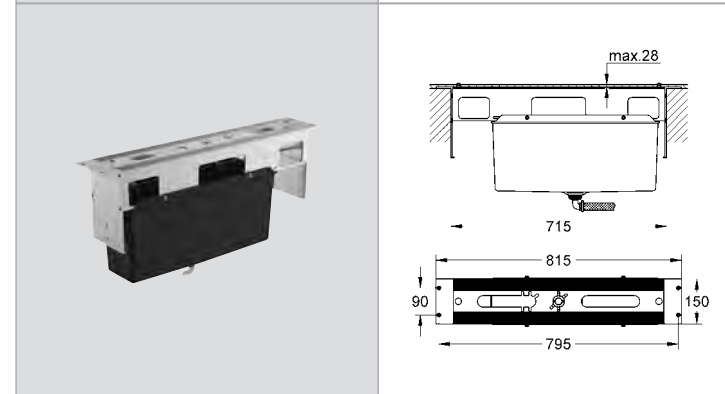

29 037 000 4005176865749 699.31
4/5-hole bath combination (optional)
baseframe for installation
under tiled surround
base frame
drainage box with
integrated outlet for splash water