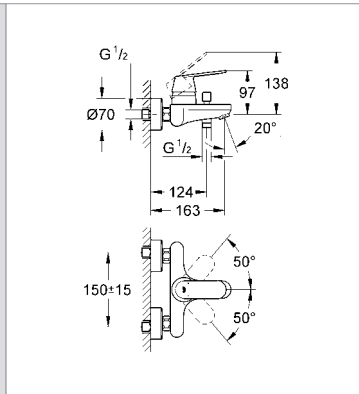

GROHE EUROSMART COSMOPOLITAN

Ref.No.	EAN code	Colour	Retail Guide Price (£)
32 831 000	4005176874703	chrome	166.61

Eurosmart Cosmopolitan
Single-lever bath/shower mixer 1/2"
wall mounted, metal lever
GROHE SilkMove® 46 mm ceramic cartridge
GROHE StarLight® chrome finish
adjustable flow rate limiter
automatic diverter: bath/shower
integrated non-return valve
in the shower outlet 1/2"
mousseur, S-unions
optional temperature limiter ref. no. 46 308 000
protected against backflow
min. recommended pressure 1.0 bar

32 837 000	4005176874772	chrome	145.63