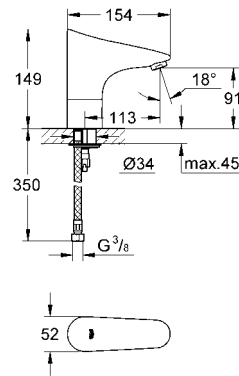

GROHE EUROPLUS E

Ref.No. EAN code Colour Retail Guide Price (£)

36 208 001 4005176929380 chrome 573.31

Europlus E
Infra-red electronic basin tap 1/2"
battery supply 6 V lithium-battery, type CR-P2
CE approved
monobloc installation
LongLife battery electronic
battery lifetime approx. 7 years (150 actuations a day)
7 pre-set programs
with 24/72 hours autoflush
time or user dependent
with cleaning mode
safety stop after 60 sec.
additional functions by remote control 36 206 000:
adjustable flow time
adjustment reflection range by remote
activation of thermal disinfection for 3, 5 or 11 min by hand
battery status check
mousseur 5.7 l/min
mixing device with hot water stop-valve
2 flexible hoses
dirt strainer
non-return valve
type of protection IP 59K
noise classification 1 in accordance with DIN4109
GROHE EcoJoy® technology for less water and perfect flow
GROHE StarLight® chrome finish
for cold or premixed water
min. recommended pressure 1.0 bar