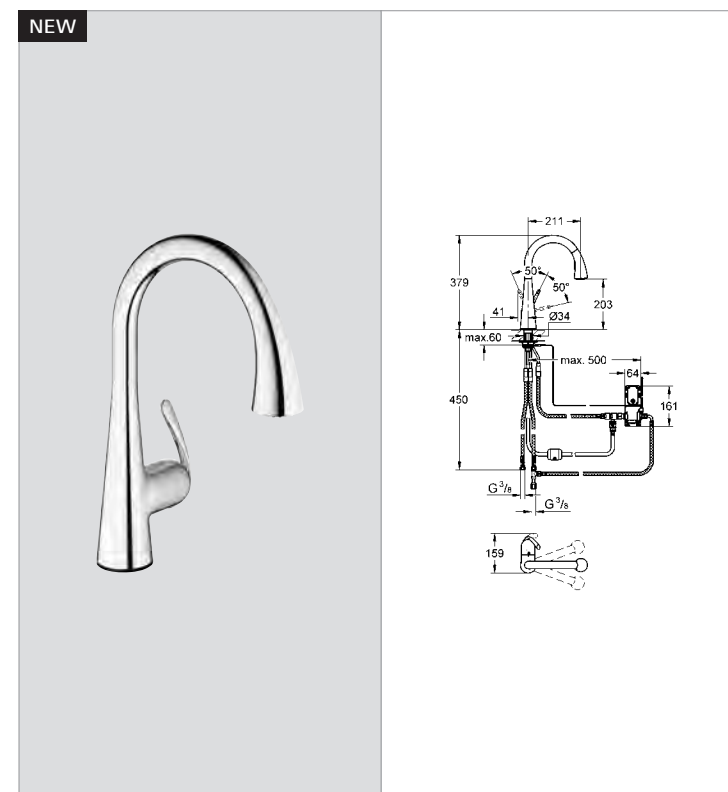

# GROHE KITCHEN FITTINGS

Ref.No. EAN code Colour Retail Guide Price (£)

**30 219 000 4005176983313 chrome 549.98**  
**30 219 DC0 4005176983320 chrome supersteel 666.64**  
**Zedra Touch**  
**Electronic single-lever sink mixer 1/2"**  
 monobloc installation  
**Touch: activation of cold water via skin contact**  
**battery supply 6 V lithium-battery,**  
 type CR-P2  
 CE approved  
 indication of battery status through different pulses of water  
 safety shut down circuit (when battery nearly empty)  
 solenoid valve  
 automatically safety stop after 60 sec.  
 (factory set)  
 type of protection IP 44  
**GROHE SilkMove®** 46 mm ceramic cartridge  
**GROHE StarLight®** chrome finish  
**GROHE SuperSteel** Infinity Finish™  
**SpeedClean** anti-limescale system  
 swivel tubular spout  
 swivel area 360°  
 adjustable flow rate limiter  
**pull-out locking dual spray control - switches back and forth between regular flow and spray**  
 automatic return  
 integrated non-return valve  
 diverter: mousseur/shower jet  
 automatic return to mousseur  
 flexible connection hoses  
 rapid installation system  
 protected against backflow  
**min. recommended pressure 1.0 bar**