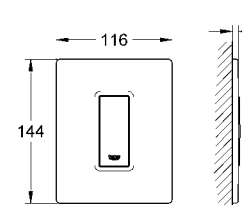

38 846 KS0	4005176878268	glass chrome	283.22
38 846 LS0	4005176878367	velvet black glass chrome moon white	283.22

Skate Cosmopolitan Actuation plate
with glass surface
plastic actuation button, chrome plated
manual activation for urinal
set for final installation
fixing frame with mounting-set
116 x 144 mm
made of security glass
mechanical functional cartridge
flow pressure min 0.5 bar
operating pressure max 6 bar
1.0 - 6.0 adjustable
GROHE StarLight® chrome finish