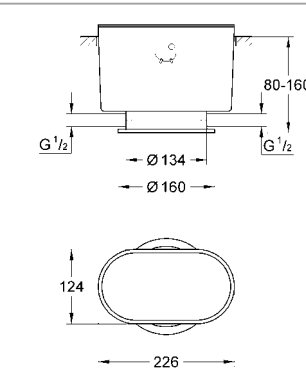

45 473 000 4005176257742 403.84
Roughing-in-set for
stand-alone bath mixer
(for 25 044/25 046)
without finishing trim set
installation plate for precise fitting
floor equalization 80 - 160 mm
1/2" connections (hot/cold-supplies)
plug
fixing material