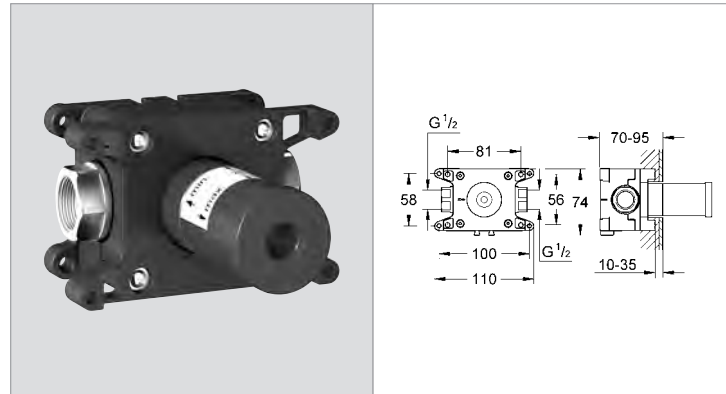

GROHE RAPIDO C

Ref.No. EAN code Colour Retail Guide Price (£)

35 028 000 4005176908316 107.17
Rapido C
Rough-in for single volume control 27 623
for grid installation of Grohtherm Custom Shower system
build-in box with removable protection cover
waterproof membrane base for wall sealing
for masonry and drywall installation
fixing points for front and back wall
body of DR brass
pre-assembled ceramic headpart 3/4"
connection threads 1/2"
flow rate:
55 l/min. at 3 bar
installation depth 70 - 95 mm