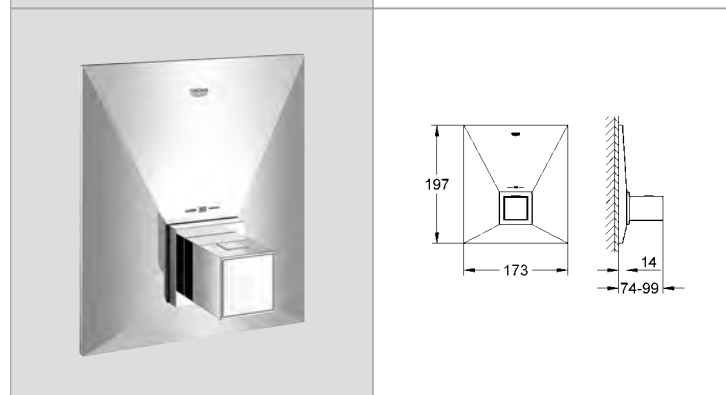

19 887 000 4005176900907 chrome 545.46
Allure Brilliant
Trim for thermostatic shower valve
set for final installation for 35 500 000 / 35 050 000
without concealed body
GROHE StarLight® chrome finish
GROHE SafeStop Plus integrated temperature limiter at max 50°C
wall escutcheon with **GROHE SmartFix** (covered escutcheon- and shaft sealing, covered fixing)
metal handles