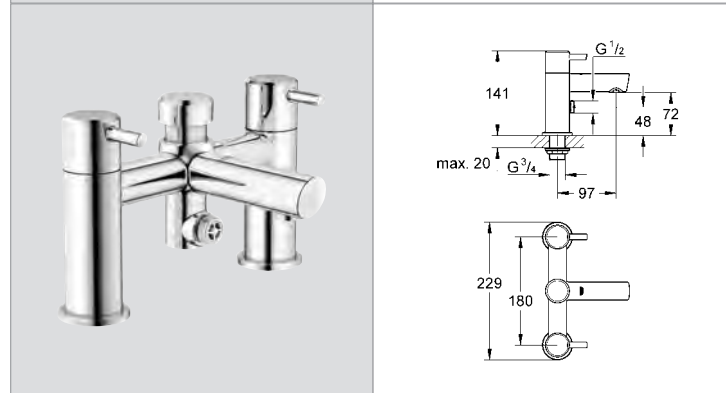

25 109 000 4005176881848 chrome 296.33
Concetto
Two-handled Bath/Shower mixer 1/2"
deck mounted
metal handles
Longlife headpart 3/4"
automatic diverter: bath/shower
integrated non-return valve
in the shower outlet 1/2"
GROHE StarLight® chrome finish
recommended pressure 0.2-5.0 bar