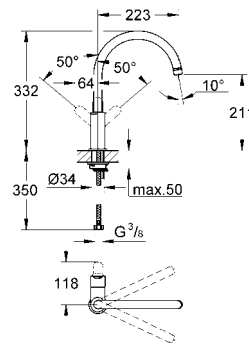

Ref.No.	EAN code	Colour	Retail Guide Price (£)
31 368 000	4005176934483	chrome	115.00

BauLoop
Single-lever sink mixer, 1/2"
monobloc installation
metal lever
28 mm ceramic cartridge
with GROHE SilkMove®
GROHE StarLight® chrome finish
swivel tubular spout
mousseur
flexible connection hoses
rapid installation system
min. recommended pressure 1.0 bar

NEW

Ref.No.	EAN code	Colour	Retail Guide Price (£)
31 367 000	4005176934346	chrome	115.00

BauEdge
Single-lever sink mixer, 1/2"
monobloc installation
metal lever
28 mm ceramic cartridge
with GROHE SilkMove®
GROHE StarLight® chrome finish
swivel tubular spout
mousseur
flexible connection hoses
rapid installation system
min. recommended pressure 1.0 bar

GROHE SOAP DISPENSERS FOR KITCHEN

Ref.No.	EAN code	Colour	Retail Guide Price (£)

40 535 000	4005176905490	chrome	43.01
40 535 DC0	4005176905520	supersteel	62.06

Cosmopolitan Soap Dispenser
for liquid soaps,
storage bin 0.4 l
GROHE StarLight® chrome finish