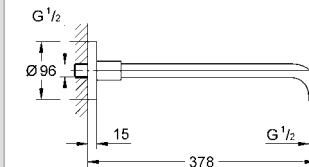

28 982 000 4005176829987 chrome 113.29

Rainshower®
Shower arm 378 mm
metal
connection thread 1/2"
GROHE StarLight® chrome finish
can be used for all Rainshower® head showers