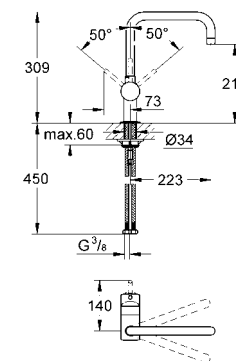

GROHE KITCHEN FITTINGS

Ref.No.	EAN code	Colour	Retail Guide Price (£)
32 488 000	4005176289552	chrome	243.01
32 488 DC0	4005176804939	supersteel	303.33

Minta
Sink mixer 1/2"
monobloc installation
GROHE SilkMove® 46 mm ceramic cartridge
GROHE StarLight® chrome finish
adjustable flow rate limiter
U spout, swivelling
mousseur
flexible connection hoses
rapid installation system
optional temperature limiter ref. no. 46 308 000
min. recommended pressure 1.0 bar