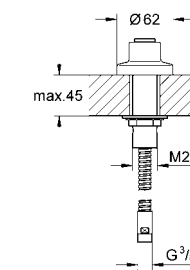

27 151 000 4005176837012 chrome 101.05

Pull-out shower
for bath rim installation and under tiled surround
Lead-through for shower hose
shower hose 1/2" x 3/8", 2000 mm (28 158 000)
The pull-out shower assembly can be combined with all hand showers!
GROHE StarLight® chrome finish