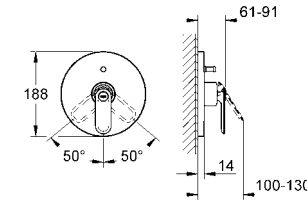

Ref.No.	EAN code	Colour	Retail Guide Price (£)
19 344 000	4005176861062	chrome	307.69
19 344 LSO	4005176873331	moon white	414.33
19 344 KSO	4005176873348	velvet black	414.33

Veris
Single-lever bath/shower mixer trim
without concealed body
set for final installation for
35 501 000
GROHE StarLight® chrome finish
automatic diverter: bath/shower
escutcheon- and shaft-sealing
metal escutcheon
covered coupling