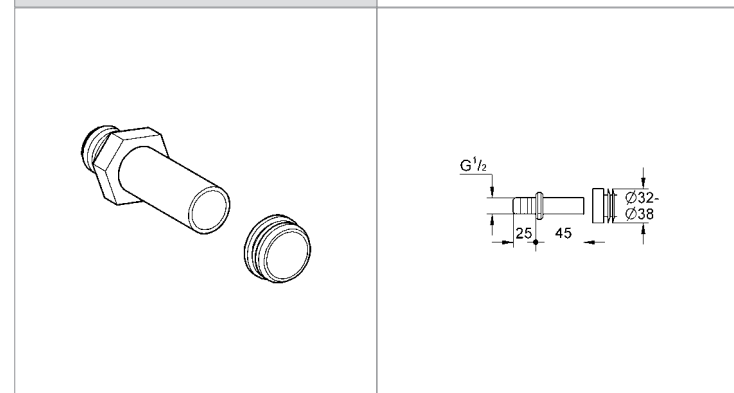

37 044 000	4005176160776		14.67

Urinalc onnecting set 1/2"
for urinal with rear inlet
with 33.5 - 38.0 mm rubber connector
for washdown urinals