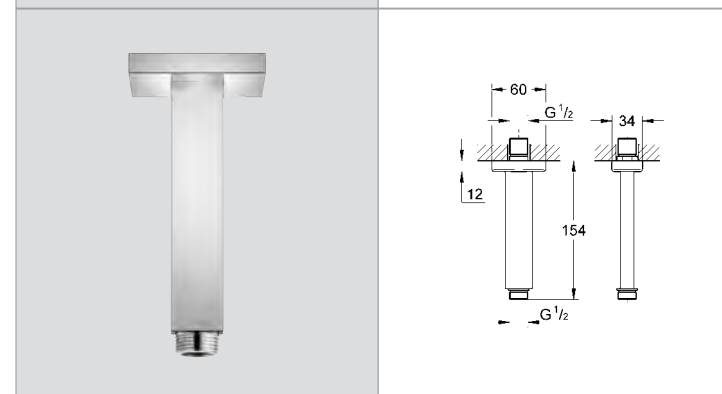

27 711 000 4005176909115 **chrome** **76.92**
Rainshower®
Shower arm ceiling 154 mm
metal
connection thread 1/2"
GROHE StarLight® chrome finish