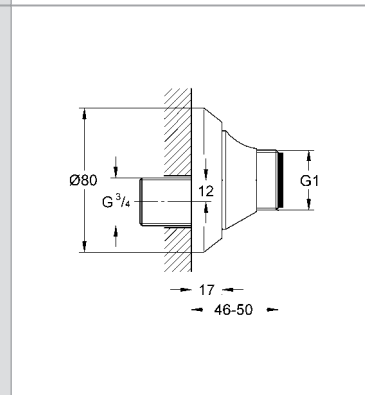

S-union
1/2" x 3/4"
screw socket to cover the union nut
and the rosette
sealing towards wall
adjustment range 12.5 mm
lockable for service
suitable for
Euroeco Special and safety mixers
Grotherm 3000
Grotherm Ergomix
Europlus
GROHE StarLight® chrome finish

12 401 000	4005176004612	chrome	61.66