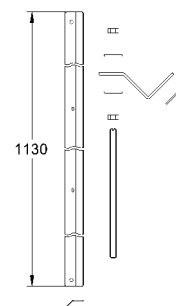

38 562 001	4005176863752	chrome	125.33

Rapid SL set for corner installation
for WC, bidet, wash basin and urinal
single installation or fitting to a rail
fitting maximum 625 mm from the corner
fixing material for corner installation
2 wall brackets 1.13 m
135°