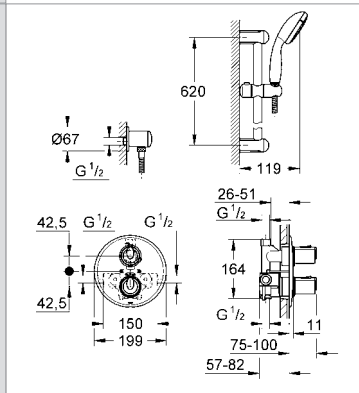

NEW

NEW

Ref.No.	EAN code	Colour	Retail Guide Price (£)
11 831 6	4005176982804	chrome	456.65

Grotherm 1000 + Euphoria Shower Solution Pack 2
Concealed body and trim set complete (34 161 000)
Euphoria Cosmopolitan 180 mm head shower (27 491 000)
Rainshower® shower arm 286 mm (28 576 000)
GROHE TurboStat® compact cartridge with wax thermostatic element
GROHE StarLight® chrome finish
GROHE SafeStop safety button at 38°C
GROHE DreamSpray® perfect spray pattern
SpeedClean anti-limescale system
max. pressure differential 5:1
min. recommended pressure 1.0 bar

11 831 5	4005176982798	chrome	340.39

Grotherm 1000 + Euphoria Shower Solution Pack 1
Concealed body and trim set complete (34 161 000)
Euphoria Shower set (27 256 001)
GROHE TurboStat® compact cartridge with wax thermostatic element
GROHE StarLight® chrome finish
GROHE SafeStop safety button at 38°C
GROHE DreamSpray® perfect spray pattern
GROHE CoolTouch® prevents scalding from hot surfaces
SpeedClean anti-limescale system
max. pressure differential 5:1
min. recommended pressure 1.0 bar

34 162 001	4005176923265	chrome	335.67

Grotherm 1000
Concealed shower system
consisting of:
set for final installation Grotherm 1000 with integrated shut off concealed thermostatic mixer 34 211 000 with **GROHE TurboStat®** compact cartridge and wax thermostatic element
New Tempesta shower set II, 600 mm (27 598 000)
GROHE DreamSpray® perfect spray pattern elbow outlet (28 671)
GROHE StarLight® chrome finish
min. recommended pressure 1.0 bar

GROHE SHOWER SYSTEMS