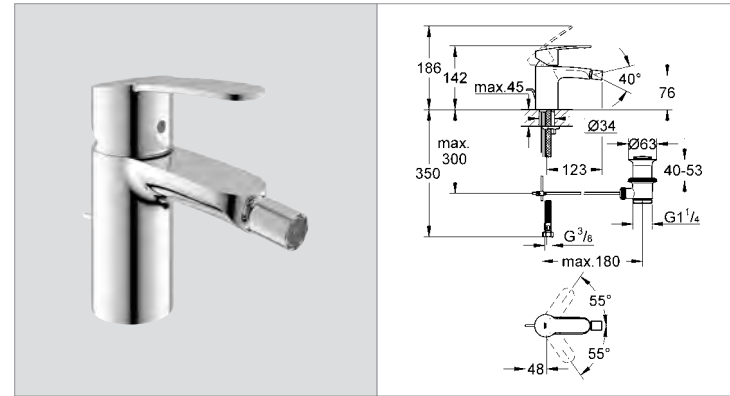

# GROHE EUROSTYLE COSMOPOLITAN

Ref.No. EAN code Colour Retail Guide Price (£)

**33 565 002 4005176887000**  
**Eurostyle Cosmopolitan Bidet mixer 1/2"**  
monobloc installation  
metal lever  
**GROHE SilkMove®** 35 mm ceramic cartridge  
**GROHE StarLight®** chrome finish  
adjustable flow rate limiter  
adjustable minimum flow rate 2.5 l/min  
ball-joint mousseur  
pop-up waste set 1 1/4"  
flexible connection hoses  
**GROHE QuickFix™** installation system  
with centering support  
optional temperature limiter ref. no. 46 375 000  
**min. recommended pressure 1.0 bar**