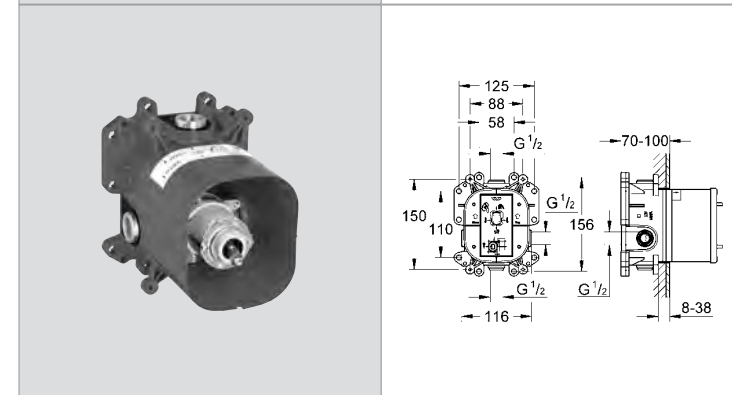

35 501 000 4005176833847 103.15
GROHE Rapido E
Universal Single-lever mixer
for concealed installation
without finishing trim set
GROHE SilkMove® 46 mm ceramic cartridge
adjustable flow rate limiter
min. recommended pressure 1.0 bar