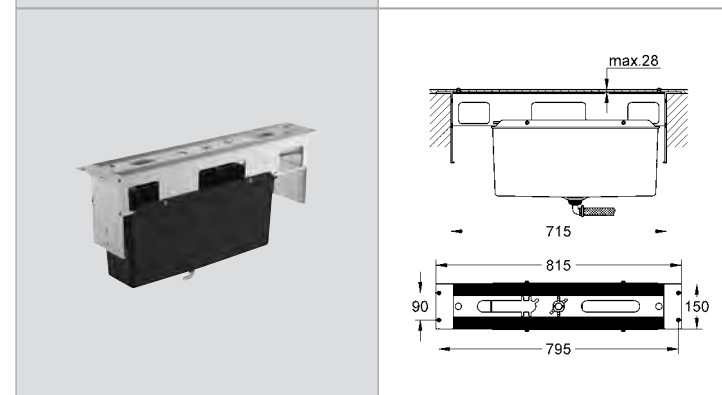

29 037 000 **4005176865749** **699.31**
4/5-hole bath combination (optional)
baseframe for installation
under tiled surround
for combination with
base frame
drainage box with
integrated outlet for splash water