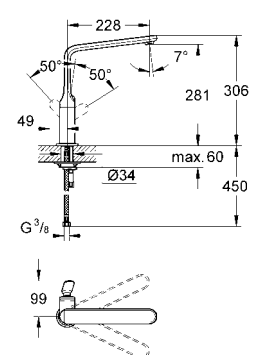

32 198 000	4005176860539	chrome	629.38

Veris Sink mixer 1/2"
monobloc installation
28 mm ceramic cartridge
with **GROHE SilkMove®**
GROHE StarLight® chrome finish
swivel cast spout
SpeedClean mousseur
swivel area 140°
flexible connection hoses
rapid installation system
min. recommended pressure 1.0 bar