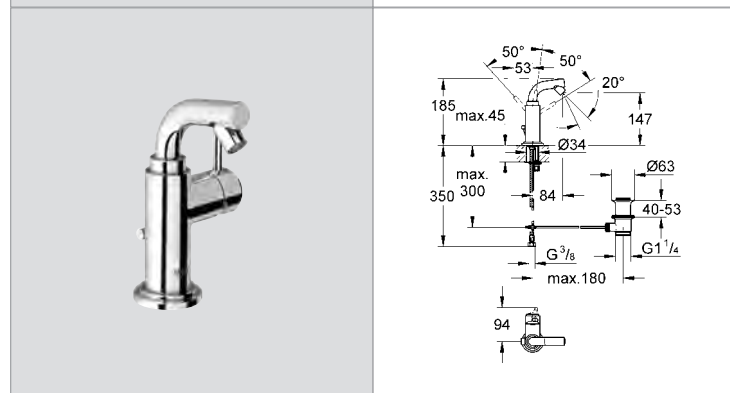

32 134 001 4005176857362 **chrome** **368.88**
Atrio
Bidet mixer 1/2"
monobloc installation
28 mm ceramic cartridge
with **GROHE SilkMove®**
GROHE StarLight® chrome finish
tubular 7° spout with ball-joint mousseur
stop limiter
pop-up waste set 1 1/4"
flexible connection hoses
rapid installation system
min recommended pressure 1.0 bar