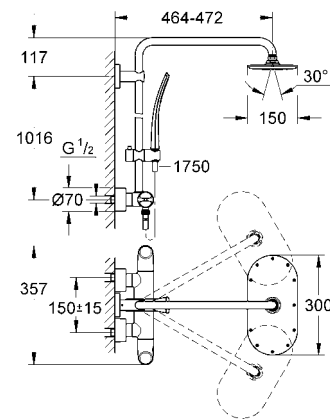

27 472 000	4005176882814	chrome	1,353.16

Rainshower® System 310
Shower system with thermostat for wall mounting
exposed thermostatic shower
with Aquadimmer function
allows change between:
head shower Rainshower 310 (27 471 000)
horizontal swivable 450 mm projection shower arm
with ball joint
rotation angle ± 15°
hand shower Ondus (27 185 000)
adjustable in height with gliding element (12 140 000)
GROHE EcoJoy® technology for less water and perfect flow
GROHE StarLight® chrome finish
GROHE CoolTouch®
max. pressure differential 5:1
minimum flow rate 7 l/min.
Inner WaterGuide for a longer life
min. recommended pressure 1.0 bar