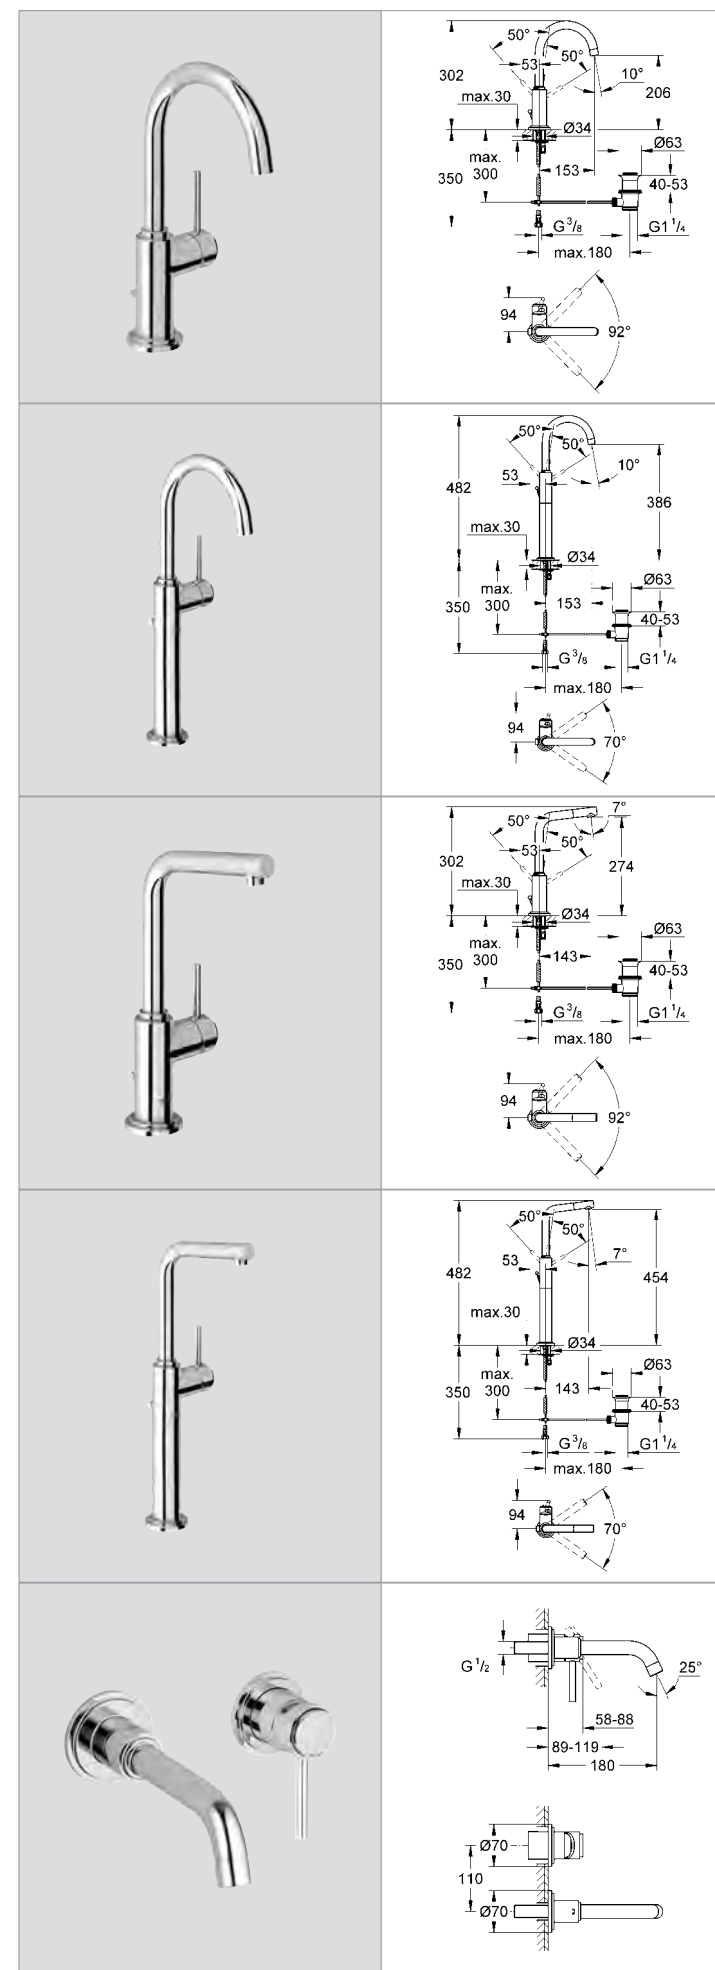

Ref.No.	EAN code	Colour	Retail Guide Price (£)
32 042 001	4005176849404	chrome	368.88
Atrio Basin mixer 1/2" monobloc installation 28 mm ceramic cartridge with GROHE SilkMove® GROHE StarLight® chrome finish swivel tubular C-spout with mousseur stop limiter pop-up waste set 1 1/4" flexible connection hoses rapid installation system min recommended pressure 1.0 bar			
32 647 001	4005176849411	chrome	486.01
Atrio Basin mixer 1/2" for free-standing basins monobloc installation 28 mm ceramic cartridge with GROHE SilkMove® GROHE StarLight® chrome finish swivel tubular C-spout with mousseur stop limiter pop-up waste set 1 1/4" flexible connection hoses rapid installation system min recommended pressure 1.0 bar			
32 129 001	4005176857348	chrome	368.88
Atrio Basin mixer 1/2" monobloc installation 28 mm ceramic cartridge with GROHE SilkMove® GROHE StarLight® chrome finish swivel tubular 7° spout with mousseur stop limiter pop-up waste set 1 1/4" flexible connection hoses rapid installation system min recommended pressure 1.0 bar			
32 130 001	4005176857355	chrome	486.01
Atrio Basin mixer 1/2" for free-standing basins monobloc installation 28 mm ceramic cartridge with GROHE SilkMove® GROHE StarLight® chrome finish swivel tubular 7° spout with mousseur stop limiter pop-up waste set 1 1/4" flexible connection hoses rapid installation system min recommended pressure 1.0 bar			
19 287 001	4005176849428	chrome	421.33
Atrio 2-hole basin mixer wall mounted without concealed body set for final installation for 32 635 000 GROHE StarLight® chrome finish separate escutcheons Ø 70 mm projection 180 mm centre distance 110 mm min recommended pressure 1.0 bar			
19 918 000	4005176912566	chrome	442.31
Ditto, projection 220mm