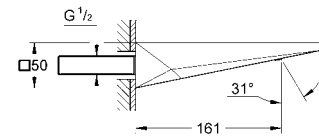

GROHE SPOUTS AND WASTES

Ref.No. EAN code Colour Retail Guide Price (£)

13 299 000 4005176899003 chrome 230.77

Allure Brilliant
Bath spout
wall mounted
GROHE StarLight® chrome finish
spout with integrated mousseur
projection 161 mm
min. recommended pressure 1.0 bar