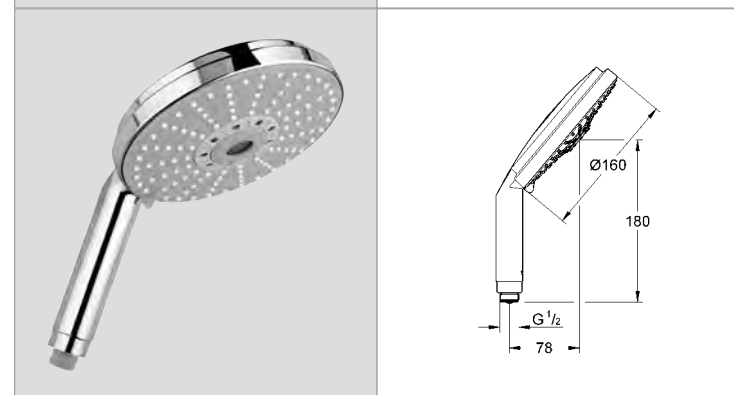

28 756 000 4005176819667 **chrome 117.13**
Rainshower® Cosmopolitan 160
Hand shower 4 sprays
Rain / Jet / Pure / Champagne spray
SpeedClean anti-limescale system
GROHE StarLight® chrome finish
GROHE DreamSpray® perfect spray pattern
Inner WaterGuide for a longer life
min. recommended pressure 1.0 bar