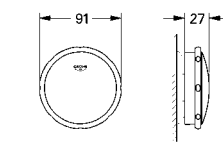

Talento Waste and overflow set for baths
set for final installation escutcheon waste plug fixing set
GROHE StarLight® chrome finish
in combination with **Talento** 28 939 & 28943

38 732 000 4005176836114 chrome 65.91