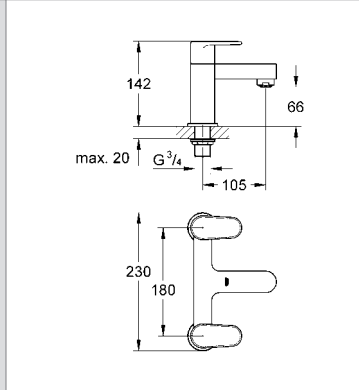

25 132 002	4005176905247	chrome	287.73

Europlus
Two-handed Bath Filler 1/2"
deck mounted
metal handles
Longlife headpart 3/4"
GROHE StarLight® chrome finish
recommended pressure 0.2 - 5.0 bar