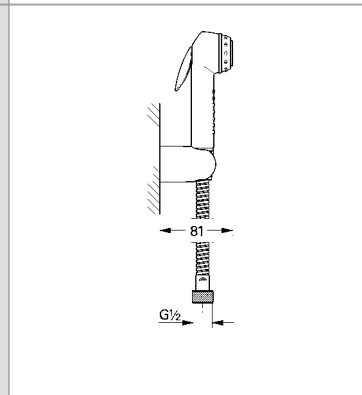

Trigger Spray 30
Wall holder set 1 spray
hand shower (28 020 000)
wall shower holder (28 605 000)
shower hose
28 102 000
min. recommended pressure 1.0 bar

27 514 000	4005176886409	chrome	83.22