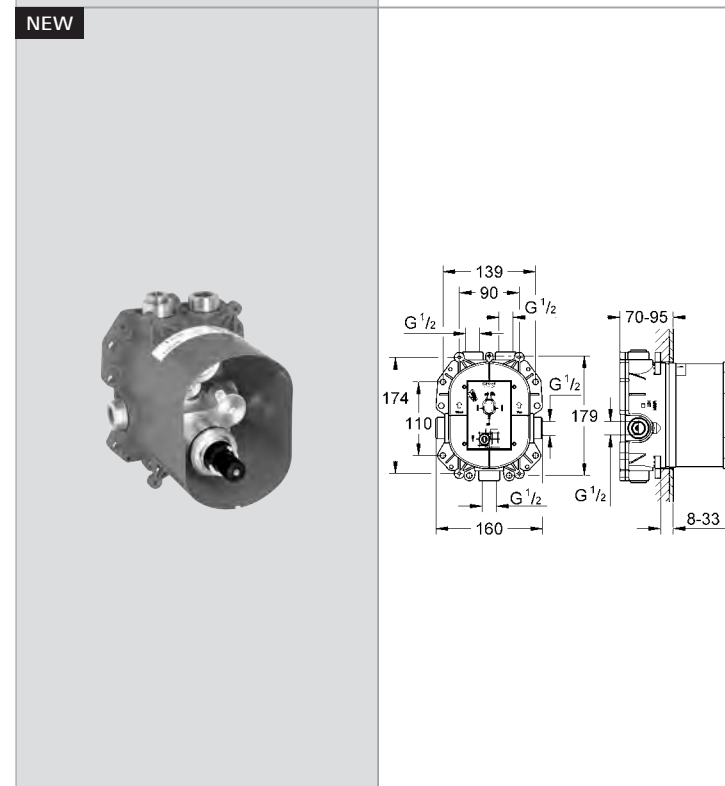

35 050 000 4005176982064 263.99
GROHE Rapido T
Universal Thermostatic mixer for concealed installation
for use with bath-, shower- and central-mixer
without finishing trim set
easy to install, premounted and tested unit
GROHE TurboStat® compact cartridge with wax thermoelement
high flow rate up to 53 l/min by use of three outlets at the same time
two top outlets 1/2", lockable
bottom outlet 1/2" - can only be used with separate stopvalve
safe to install, stable built-in-box and protective cap
fixation options for solid walls and dry cladding
wall sealing
Aquadimmer-diverter for bath mixer or stopvalve for shower mixer in finishing trim set
body in DR-brass
built-in non return valve and dirt strainers
GROHE EcoJoy® technology for less water and perfect flow
min. recommended pressure 1.0 bar
TMV2 compliant product

35 500 000 4005176831522 263.99
Ditto, Non TMV2 compliant valve