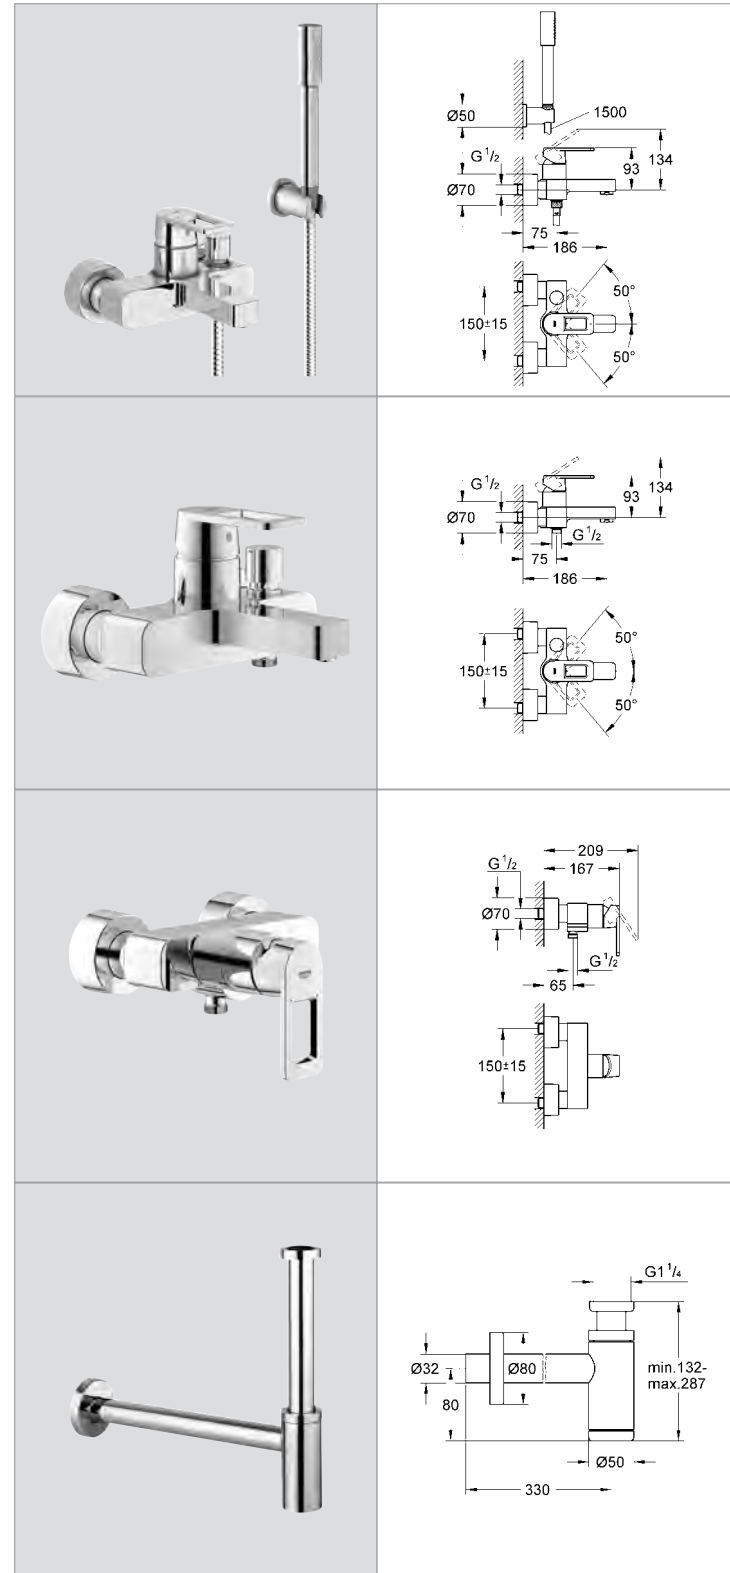

Ref.No.	EAN code	Colour	Retail Guide Price (£)
32 639 000	4005176845987	chrome	325.18

Quadra
Single-lever bath/shower mixer 1/2"
wall mounted
GROHE SilkMove® 46 mm ceramic cartridge
GROHE StarLight® chrome finish
automatic diverter: bath/shower
shower bottom outlet 1/2" with
integrated non return-valve
mousseur
covered S-unions, with shower set
hand shower (28 034 000), wall shower holder
shower hose 1500 mm (28 151)
protected against backflow
min recommended pressure 1.0 bar

32 638 000	4005176845970	chrome	272.73
32 638 LSO	4005176873461	moon white	417.84
32 638 KSO	4005176847608	velvet black	417.84

Quadra
Single-lever bath/shower mixer 1/2"
wall mounted
GROHE SilkMove® 46 mm ceramic cartridge
GROHE StarLight® chrome finish
adjustable flow rate limiter
automatic diverter: bath/shower
mousseur
shower bottom outlet 1/2" with
integrated non return-valve
covered S-unions
protected against backflow
min recommended pressure 1.0 bar

32 637 000	4005176845963	chrome	224.65
32 637 LSO	4005176873485	moon white	318.18
32 637 KSO	4005176847592	velvet black	318.18

Quadra
Single-lever shower mixer 1/2"
wall mounted
GROHE SilkMove® 46 mm ceramic cartridge
GROHE StarLight® chrome finish
shower bottom outlet 1/2" with
integrated non return-valve
covered S-unions
protected against backflow
min recommended pressure 1.0 bar

28 912 000	4005176266751	chrome	189.69

Bottle trap, 1 1/4"
for basins
brass
large sliding escutcheon
(screw-top for cleaning)
GROHE StarLight® chrome finish

GROHE LINEARE