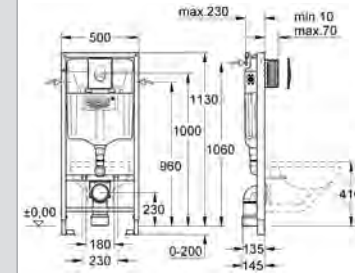

GROHE RAPID SL WC

Ref.No. EAN code Colour Retail Guide Price (£)

38 721 001 4005176863431 322.56

Rapid SL 3 in 1 set for WC
flushing cistern GD 2
with small maintenance access
1.13 m installation height
for on-the-wall installations or studded walls
powder coated steel frame, self-supporting for dry-cladding, completely pre-assembled with fixed connections, for single or series installation
quick adjustment, lockable fixing material, TÜV approved, 2 WC fixing bolts
fixing device for ceramic
distance of fixing bolts 180/230 mm
outlet bend Ø 80 mm, depth adjustable
reducer Ø 80/100 mm
inlet and outlet connecting set
adjustment ex factory 6 l and 3 l
pneumatic discharge valve offering 3 modes of operation: dual flush or start/stop or non-interruptible
water supply from left/right or back
insulated against condensation
½" water supply connection including integrated angle valve and push fit flexible hose union
no tools required for the installation of the inspection shaft incl. protection during construction phase, for vertical or horizontal use
including wall plate Skate Air
for dual flush or start & stop actuation
for vertical installation, 156 x 197 mm
chrome, made of ABS
GROHE StarLight® chrome finish
accessories for on-the-wall installation