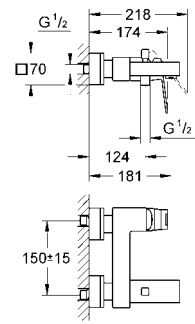

Ref.No.	EAN code	Colour	Retail Guide Price (£)
23 140 000	4005176901157	chrome	238.64

Eurocube
Single-lever bath/shower mixer 1/2"
wall mounted, metal lever
GROHE SilkMove® 46 mm ceramic cartridge
GROHE StarLight® chrome finish
adjustable flow rate limiter
automatic diverter: bath/shower
integrated non-return valve
in the shower outlet 1/2"
mousseur, covered S-unions
optional temperature limiter ref. no. 46 375 000
protected against backflow
min. recommended pressure 1.0 bar