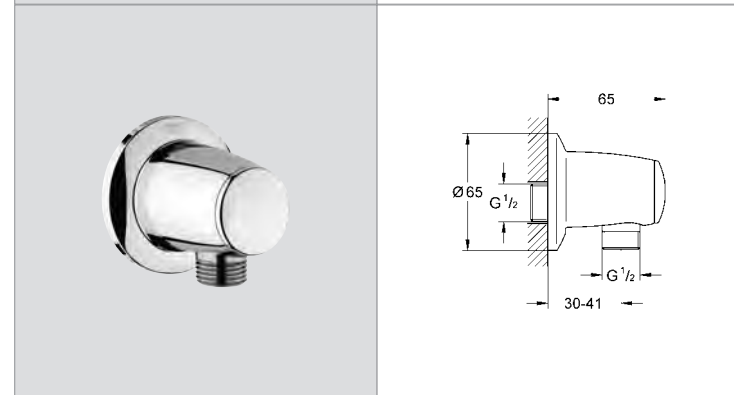

28 405 000 4005176264559 chrome 41.96
Movario
Shower outlet elbow, 1/2"
protected against backflow
DVGW Reg. No. NW-6506AT2066
GROHE StarLight® chrome finish