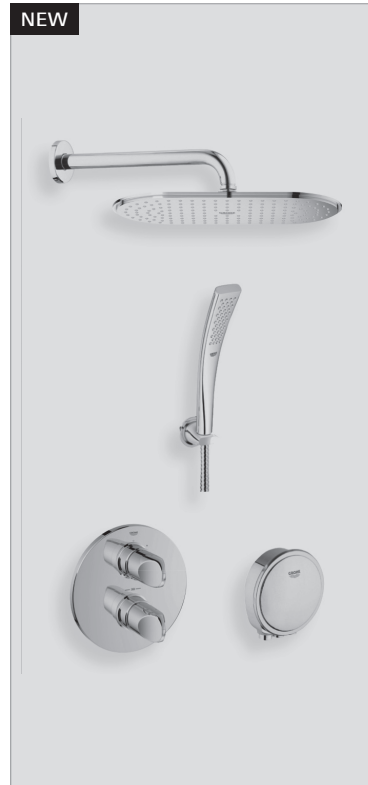

NEW

Ref.No.	EAN code	Colour	Retail Guide Price (£)
11 833 1	4005176983054	chrome	1,987.95

Veris bath/shower shower solution pack 6
concealed body Rapido T thermostat valve (35 500 000)
set for final installation Veris trim (19 364 000)
Rainshower® Veris head shower (27 470 000)
Rainshower® shower arm 286 mm (28 576 000)
Veris hand shower (27 184 000)
Veris outlet elbow (27 190 000)
Veris shower holder (27 188 000)
Relexaflex hose 1500 mm 1/2" x 1/2" (28 151 000)
Talentofill trim (19 952 000)
Talentofill concealed system (28 990 000)
Veris stop valve trim (19 444 000)
concealed stop valve (29 032 000)
GROHE TurboStat® compact cartridge
with wax thermostatic element
GROHE StarLight® chrome finish
GROHE SafeStop Plus integrated temperature
limiter at max 50°C
GROHE DreamSpray® perfect spray pattern
GROHE CoolTouch® prevents scalding from hot surfaces
SpeedClean anti-limescale system
max. pressure differential 5:1
min. recommended pressure 1.0 bar

NEW

11 832 5	4005176982989	chrome	1,523.10

Veris + Rainshower® Shower Solution Pack 3
concealed body Rapido T thermostat valve (35 500 000)
set for final installation Veris trim (19 364 000)
Rainshower® Veris head shower (27 470 000)
Veris hand shower (27 184 000)
Veris outlet elbow (27 190 000)
Veris shower holder (27 188 000)
Relexaflex hose 1500 mm 1/2" x 1/2" (28 151 000)
GROHE TurboStat® compact cartridge
with wax thermostatic element
GROHE StarLight® chrome finish
GROHE SafeStop Plus integrated temperature
limiter at max 50°C
GROHE DreamSpray® perfect spray pattern
GROHE CoolTouch® prevents scalding from hot surfaces
SpeedClean anti-limescale system
max. pressure differential 5:1
min. recommended pressure 1.0 bar

NEW

11 832 2	4005176982866	chrome	1,157.71