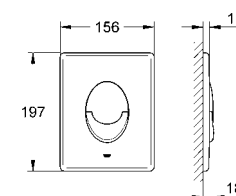

38 505 000	4005176290053	chrome	62.42
38 505 P00	4005176290060	matt chrome	65.91
38 505 SH0	4005176290046	alpine white	54.02

**Skate Air
WC wall plate**
for vertical installation
156 x 197 mm
for pneumatic drop valve
made of ABS
for dual flush or start & stop actuation
GROHE StarLight® chrome finish