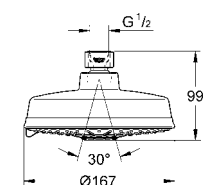

27 128 000 4005176835995 chrome 126.57

Rainshower® Rustic 160
Head shower 4 sprays
Rain / Jet / Pure / Champagne spray
connection thread 1/2"
ball joint with turning angle 15° ± 15°
recommended for use with Rainshower
shower arms
GROHE StarLight® chrome finish
GROHE DreamSpray® perfect spray pattern
SpeedClean anti-limescale system
min. recommended pressure 1.0 bar