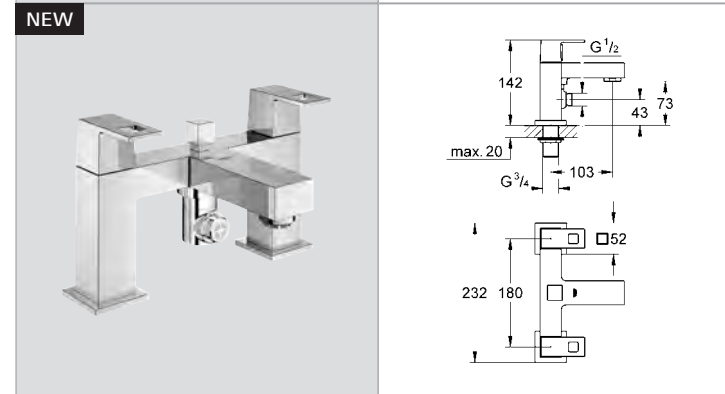

Ref.No. EAN code Colour Retail Guide Price (£)

**22 012 000 4005176906343 chrome 37.94**  
**Eurocube Angle valve 1/2"**  
 outlet thread 3/8"  
 metal handle

**25 137 000 4005176906770 chrome 346.65**  
**Eurocube Two-handed Bath/Shower mixer 1/2"**  
 deck mounted  
 metal handles  
 Longlife headpart 3/4"  
 automatic diverter: bath/shower  
 integrated non-return valve  
 in the shower outlet 1/2"  
**GROHE StarLight®** chrome finish  
**recommended pressure 0.2 - 5.0 bar**  
 available February 2014