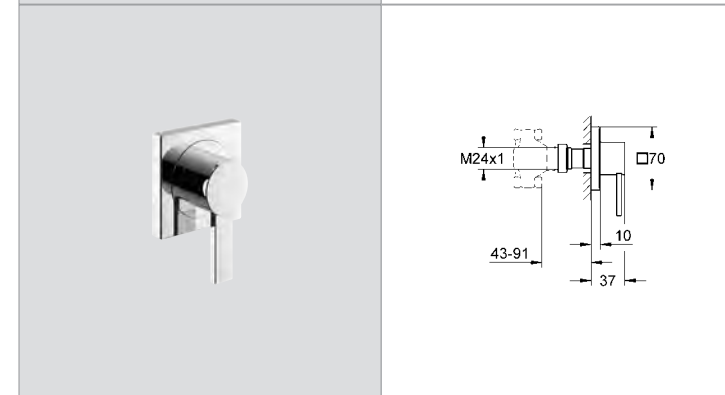

19 384 000 4005176875755 **chrome** **113.64**
Allure
Concealed stop-valve trim
with lever handle
without concealed body
set for final installation for
29 032 000
installation depth adjustable
43 - 91 mm
metal escutcheon
GROHE StarLight® chrome finish