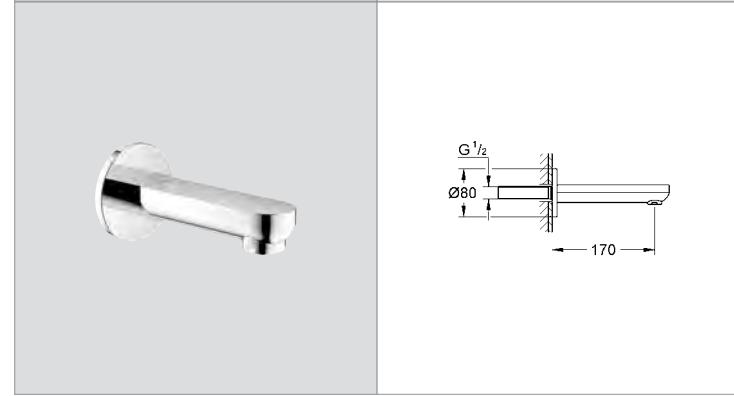

13 261 000 4005176877384 **chrome 78.15**

Eurosmart Cosmopolitan Bath spout
wall mounted
GROHE StarLight® chrome finish
mousseur
male thread 1/2"
projection 170 mm
min. recommended pressure 1.0 bar