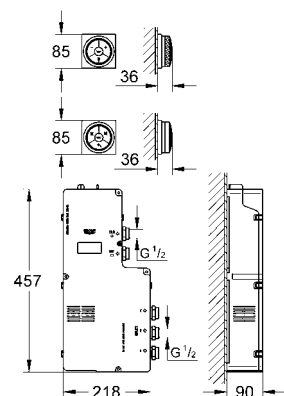

36 353 000	4005176909818	chrome	1,204.56

GROHE F-digital Digital controller and digital diverter for shower with square base plate including digital thermostat unit
Digital Controller - intuitive multifunctional operating unit

- Wireless technology
- Temperature and flow control
- Pause-function
- Memory function
- LED ring incl. warming-up function: visual feedback when preferred temperature is reached

digital diverter for shower

- Diverter: head-, side- and hand shower
- wireless technology
- LED ring (indication of outlet)

digital thermostat unit (concealed body)

- warm/cold-supplies 1/2"
- 3 outlets 1/2"

- with pump and build-in power supply 110-240 V / operating voltage 24 V / cable length 400m

transceiver unit for Digital Controller and Digital thermostat unit incl. cable 3 m

GROHE TurboStat® digital controlled compact cartridge with wax thermoelement default setting configurable during installation

- automatic safety shut-off after 20 min
- GROHE SafeStop at 38°C

GROHE StarLight® chrome finish
GROHE EcoJoy® technology for less water and perfect flow
recommended pressure 0.1 - 1.0 bar