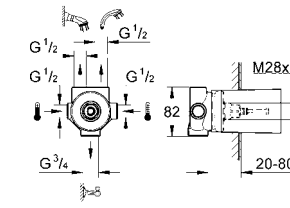

GROHE ATRIO JOTA

Ref.No.	EAN code	Colour	Retail Guide Price (£)

29 708 000	4005176102653		246.50

5-way diverter concealed body, 1/2"
without finishing trim set
19 905
wall installation
with ceramic sealing disks
connection cold and hot 1/2"
2 outlets 1/2"
bath outlet 3/4"

19 133 000	4005176235870	chrome	115.03

Atrio 4-way diverter without concealed body
set for final installation (for 29 707)
with Jota handle