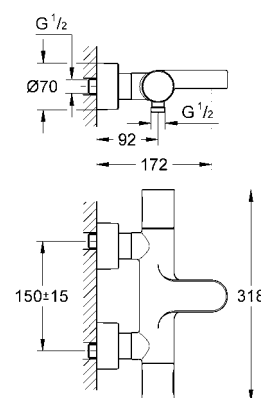

34 276 000 4005176847929 chrome 475.53

Grohtherm 3000 Cosmopolitan
Thermostatic bath/shower mixer 1/2"
wall mounted
GROHE CoolTouch® safety housing
GROHE TurboStat® compact cartridge with wax thermoelement
integrated mixed water shut off
ceramic headpart 1/2", 180°
Aquadimmer with multiple function
- flow control
- diverter: bath/shower
GROHE SafeStop safety button at 38°C
shower bottom outlet 1/2"
mousseur
built-in non return valves
dirt strainers
covered S-unions
protected against backflow
GROHE StarLight® chrome finish
max. pressure differential 5:1
min recommended pressure 1.0 bar

34 277 000 4005176847936 chrome 465.04

Ditto, without s-unions

GROHE GROHTHERM 3000 COSMOPOLITAN

Ref.No. EAN code Colour Retail Guide Price (£)

18 370 000 4005176885228 chrome 60.50

Wall Mounted Brackets
1 pair
for exposed 1/2" mixers
includes: wall plate, brass olive, fixing nipple, chrome shroud