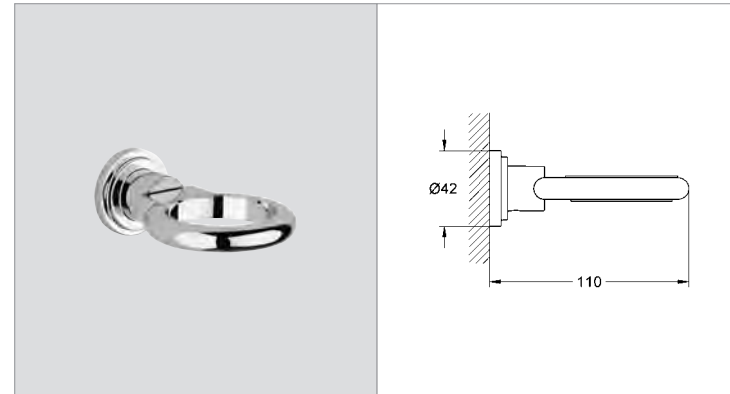

GROHE ATRIO ACCESSORIES

Ref.No.	EAN code	Colour	Retail Guide Price (£)

40 304 000	4005176236921	chrome	106.82

Atrio
Glass holder
without glass
GROHE StarLight® chrome finish