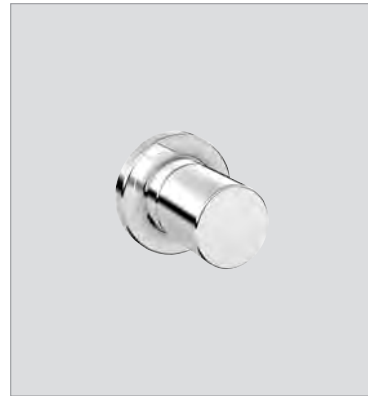

GROHE GROHTHERM 3000 COSMOPOLITAN

Ref.No.	EAN code	Colour	Retail Guide Price (£)
19 470 000	4005176848018	chrome	54.72

Grotherm 3000 Cosmopolitan
Concealed stop-valve trim
GROHE StarLight® chrome finish
for concealed valves, 1/2", 3/4"
Trim set for 29 811 000/29 813 000
installation depth adjustable
28-80 mm
metal escutcheon with wall sealing
shut-off valve

29 813 000	4005176062735		67.30