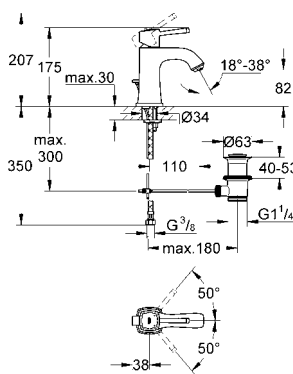

23 303 000	4005176924088	chrome	267.48
23 303 IGO	4005176924095	chrome/gold	349.65

Grandera
Basin mixer 1/2"
monobloc installation
28 mm ceramic cartridge with GROHE SilkMove®
GROHE StarLight® chrome finish
GROHE EcoJoy® technology for less water and perfect flow
GROHE AquaGuide® adjustable mousseur 5.7 l/min
pop-up waste set 1 1/4"
flexible connection hoses
temperature limiter
GROHE QuickFix® installation system
min. recommended pressure 1.0 bar