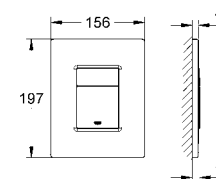

38 821 000	4005176868986	chrome	182.70

Skate Cosmopolitan WC wall plate
for dual flush or start & stop actuation
for pneumatic drop valve AV1
for vertical installation
156 x 197 mm
made of brass
GROHE StarLight® chrome finish