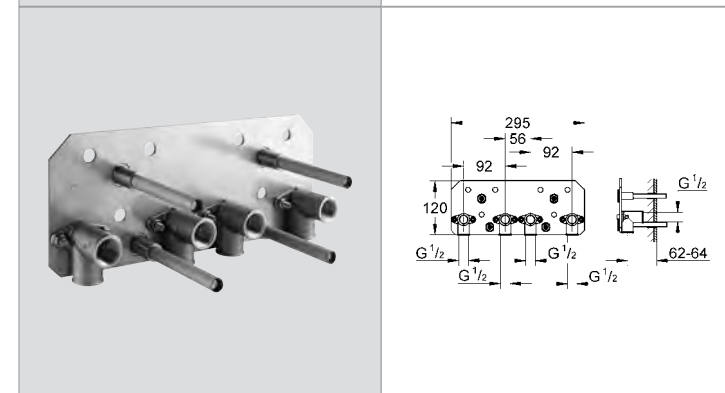

26 042 000 4005176935954 161.01

Rainshower® F-Series 15"
Roughing-in set for floor mounted bath spout and bath/shower mixer
for use with Rainshower® F-Series 15" Multi Spray head shower
295mm (width) x 121mm (height) x 181mm (depth)
Max. installation depth: 91mm
Min. wall thickness: not less than 200mm
Minimum screw-in depth of stud bolts: 14mm
Full metal construction
Waterways: Brass
1/2" connections