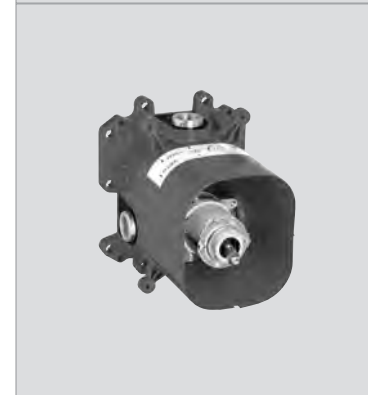

35 501 000	4005176833847		103.15

GROHE Rapido E
Universal Single-lever mixer
for concealed installation
without finishing trim set
GROHE SilkMove® 46 mm ceramic cartridge
adjustable flow rate limiter
min. recommended pressure 1.0 bar