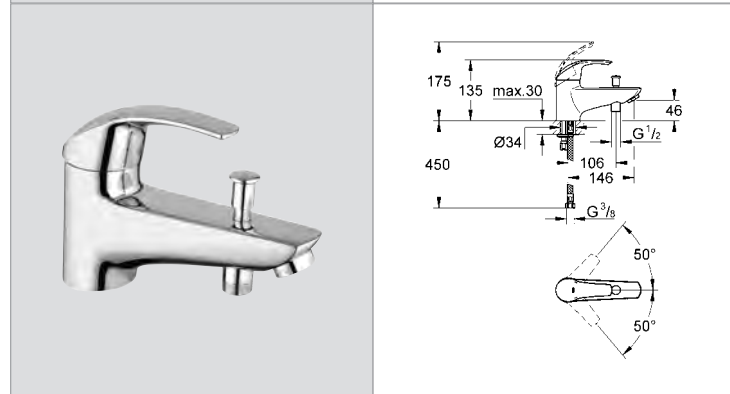

33 412 001   **4005176827358**   **chrome**   **162.42**

Eurosmart
Single-lever bath/shower mixer 1/2"
monobloc installation
metal lever
46 mm ceramic cartridge with Eco-Override-Stop, with **GROHE SilkMove®**
adjustable minimum flow rate 2.5 l/min
automatic diverter: bath/shower
integrated non-return valve in the shower outlet 1/2"
mousseur
flexible connection hoses
protected against backflow
GROHE StarLight® chrome finish
min. recommended pressure 1.0 bar