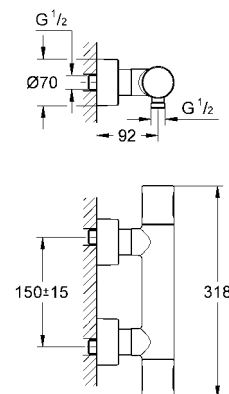

GROHE GROHTHERM 3000 COSMOPOLITAN

Ref.No. EAN code Colour Retail Guide Price (£)

34 274 000 4005176847905 chrome 407.35

Grohtherm 3000 Cosmopolitan
Thermostatic shower mixer 1/2"
wall mounted
GROHE CoolTouch® safety housing
GROHE TurboStat® compact cartridge with wax thermoelement
integrated mixed water shut off
ceramic headpart 1/2", 180°
volume handle with **GROHE EcoButton** (economy button with individually adjustable economy stop)
GROHE SafeStop safety button at 38°C
shower bottom outlet 1/2"
built-in non return valves, dirt strainers
covered S-unions, protected against backflow
GROHE StarLight® chrome finish
max. pressure differential 5:1
min recommended pressure 1.0 bar