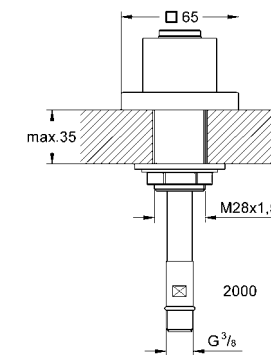

27 531 000	4005176889486	chrome	219.99

Pull-out shower
for bath rim installation and under
tiled surround
Lead-through for shower hose
with square escutcheon
shower hose 1/2" x 3/8",
2000 mm (28 158 000)
**The pull-out shower assembly can be
combined with all hand showers!**
GROHE StarLight® chrome finish