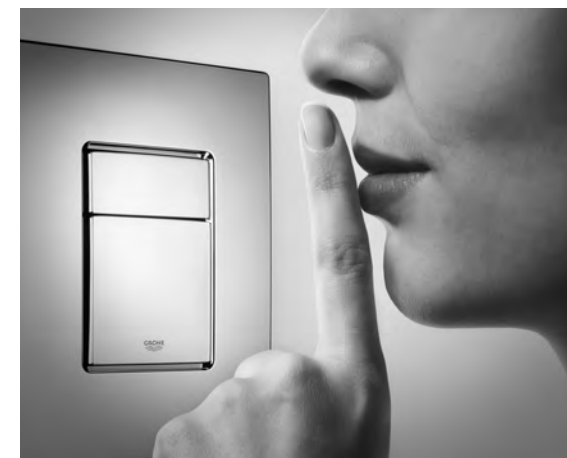

GROHE Whisper®
Innovative water technology delivering whisper-quiet acoustics.