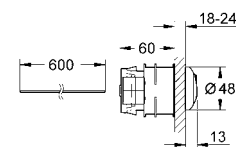

38 771 000	4005176848551	chrome	41.26

**Eau2
Pneumatic push button actuation**
only for use with a removable shelf / panel
in combination with bath furniture or removable claddings for cistern inspection
for use with 38 528 / 38 525 / 38 526
for dual flush or start & stop actuation
Ø 48 mm
for material thickness from 18 -24 mm with 600 mm air hose
GROHE StarLight® chrome finish