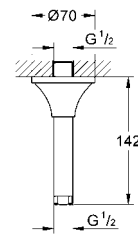

27 978 000	4005176932830	chrome	57.52
27 978 IGO	4005176933509	chrome/gold	74.83

Rainshower® Grandera™ Shower arm ceiling 142 mm
metal
length 142 mm
connection thread 1/2"
Grandera™ escutcheon
GROHE StarLight® chrome finish
suitable for all Grandera™ head showers