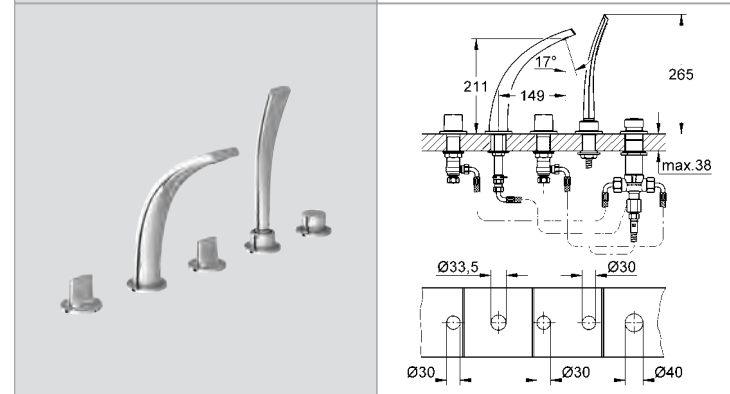

31 047 000	4005176838125	chrome	1,559.45
31 047 KSO	4005176839627	velvet black	2,003.51

GROHE Ondus
5-hole bath/shower combination
bath inlet
GROHE Ondus flow straightener
handles
ceramic headparts 1/2", 90°
GROHE hand shower 27 184
metal shower hose 2000 mm
diverter bath/shower, flow limiter 20 l/min.
GROHE StarLight® chrome finish
can be used with 29 037 000
min. recommended pressure 1.0 bar