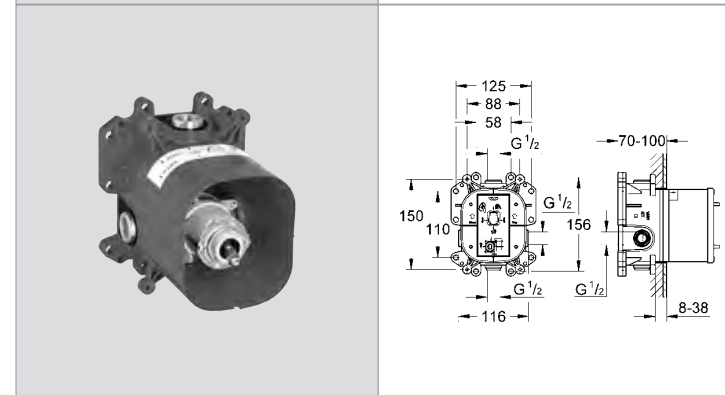

35 501 000 4005176833847 103.15
GROHE Rapido E
Universal Single-lever mixer
for concealed installation
without finishing trim set
GROHE SilkMove® 46 mm ceramic cartridge
adjustable flow rate limiter
min. recommended pressure 1.0 bar