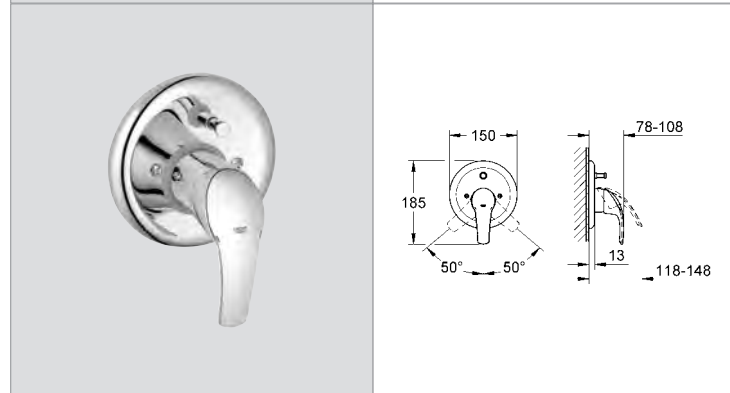

19 450 001   **4005176827464**   **chrome**   **102.28**

Eurosmart
Single-lever bath/shower mixer trim without concealed body
set for final installation for 35 501 000
automatic diverter: bath/shower
metal lever
GROHE StarLight® chrome finish