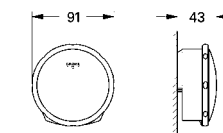

GROHE ATRIO JOTA

Ref.No.	EAN code	Colour	Retail Guide Price (£)

29 813 000	4005176062735		67.30

Concealed stop valve 3/4"
pre-assembled ceramic headpart 3/4"
90°
threaded union 3/4"
installation depth adjustable
25 - 80 mm
DR-brass

26 004 000	4005176236426	chrome	442.31

Atrio Shower mixer 1/2"
Non-thermostatic
wall mounted
ceramic headparts 1/2" - 90°
shower outlet 1/2"
integrated non-return valves in the shower outlet 1/2"
covered S-unions
protected against backflow
with Jota handle
min. recommended pressure 1.0 bar

34 011 000	4005176236730	chrome	737.77

Atrio Thermostatic shower mixer 1/2"
wall mounted
wax thermoelement
ceramic headpart 1/2", 180°
volume handle with **GROHE EcoButton**
(economy button with individually adjustable economy stop)
temperature scale handle with **GROHE SafeStop** safety stop at 38°C
shower outlet 1/2"
dirt strainers
covered S-unions
protected against backflow
with Jota handle
GROHE StarLight® chrome finish
max. pressure differential 5:1
min. recommended pressure 1.0 bar

19 134 000	4005176235900	chrome	115.03

Atrio 5-way diverter without concealed body
set for final installation (for 29 708)
with Jota handle
GROHE StarLight® chrome finish

GROHE ATRIO JOTA

Ref.No.	EAN code	Colour	Retail Guide Price (£)

29 708 000	4005176102653		246.50

5-way diverter concealed body, 1/2"
without finishing trim set
19 905
wall installation
with ceramic sealing disks
connection cold and hot 1/2"
2 outlets 1/2"
bath outlet 3/4"

19 133 000	4005176235870	chrome	115.03

Atrio 4-way diverter without concealed body
set for final installation (for 29 707)
with Jota handle

29 707 000	4005176102646		243.01