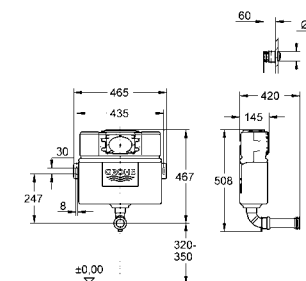

GROHE WC CISTERNS

Ref.No.	EAN code	Colour	Retail Guide Price (£)
38 691 000	4005176815454		104.72

Eau2
WC Flushing cistern 0.82 m
6 l / 3 l, Dual Flush
connection from left / right or back
insulated against condensation
with angle stop valve 1/2" and flush pipe
fixing brackets
min. recommended
static pressure 0.2 bar
can be adjusted to reduce flushing volume

air button
front or top actuation
extended hose length for flexibility when
positioning the actuation
sleek and minimal styling allows the button
to be fitted in any 360degree orientation
with inlet pipe