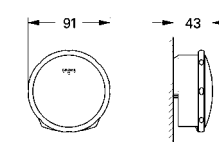

GROHE ATRIO ONE

Ref.No. EAN code Colour Retail Guide Price (£)

19 952 000 **4005176174230** **chrome** **169.06**
Talentofill
Inlet-, pop-up and waste-system
set for final installation
escutcheon
supply part
waste plug
fixing set
GROHE StarLight® chrome finish
min recommended pressure 1.0 bar
in combination with Talentofill
28 990 000/28 991 000