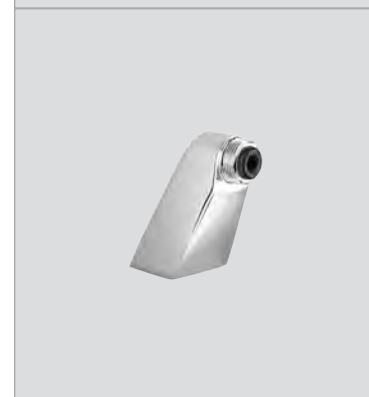

Pillar union, 3/4", pair
180 mm centres
for pillar mounting
GROHE StarLight® chrome finish

18 978 000	4005176028809	chrome	146.33