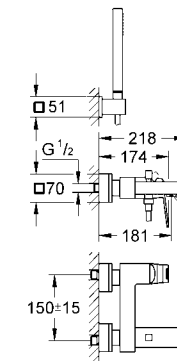

23 141 000	4005176901164	chrome	280.60

Eurocube
Single-lever bath/shower mixer 1/2"
wall mounted
metal lever
GROHE SilkMove® 46 mm ceramic cartridge
GROHE StarLight® chrome finish
GROHE DreamSpray® perfect spray pattern
adjustable flow rate limiter
automatic diverter: bath/shower
integrated non-return valve
in the shower outlet 1/2"
mousseur
optional temperature limiter ref. no. 46 375 000
covered S-unions
with shower set
wall shower holder (27 693 000)
Hand shower (27 698 000)
shower hose 1500 mm (28 151)
protected against backflow
min. recommended pressure 1.0 bar