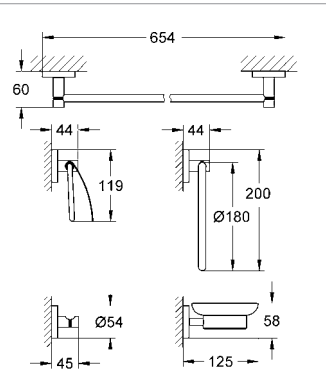

GROHE ESSENTIALS

Ref.No.	EAN code	Colour	Retail Guide Price (£)

40 344 000   **4005176824029**

Essentials Accessories set
towel ring (40 365)
towel rail 600 mm (40 366)
robe hook (40 364)
toilet roll holder (40 367)
soap dish with holder (40 369 / 40 368)
GROHE StarLight® chrome finish

162.24

40 369 000	4005176829154	chrome	30.07