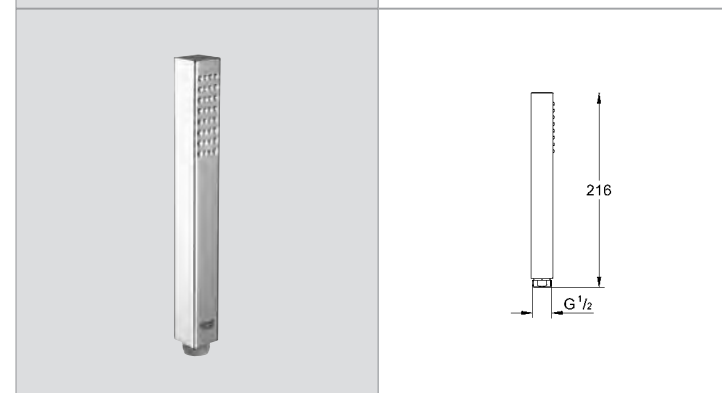

27 884 001 4005176919695 **chrome** **75.70**
Euphoria Cube+ Stick
Hand shower 1 spray
Normal
metal
GROHE DreamSpray® perfect spray pattern
GROHE CoolTouch®
GROHE StarLight® chrome finish
SpeedClean anti-limescale system
Inner WaterGuide for a longer life
Universal Mounting System. Fitting all
standard shower hoses
min. recommended pressure 1.0 bar
27 888 000 4005176921179 **chrome** **75.70**
Ditto, with GROHE EcoJoy® 9.5 l/min. flow limiter