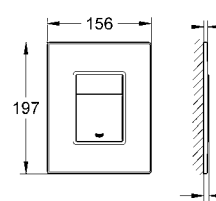

38 849 HP0	4005176878589	american walnut/ chrome	189.69
38 849 HW0	4005176878671		189.69
38 849 HV0	4005176878664	natural oak/ matt chrome bamboo/ matt chrome	189.69
38 849 HR0	4005176878633		189.69

Skate Cosmopolitan WC wall plate
with wood surface
frame and actuation buttons made of plastic,
chrome/mat chrome plated
for dual flush or start & stop actuation
for pneumatic drop valve AV1
for vertical and horizontal installation
156 x 197 mm
fixing frame with mounting-set
not suitable for GROHE Fresh