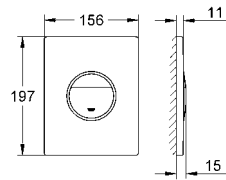

38 766 000	4005176847134	chrome	126.91
38 766 KSO	4005176847141	velvet black	223.64

GROHE Ondus
WC wall plate
for dual flush or start & stop actuation
for pneumatic drop valve AV1
for vertical and horizontal installation
156 x 197 mm
GROHE StarLight® chrome finish