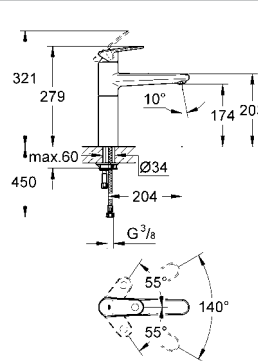

33 930 002 4005176865558 chrome 251.75

Europlus
Sink mixer 1/2"
monobloc installation
GROHE SilkMove® 35 mm ceramic cartridge
GROHE StarLight® chrome finish
adjustable flow rate limiter
swivel cast spout
SpeedClean mousseur
swivel area 140°
flexible connection hoses
rapid installation system
min. recommended pressure 1.0 bar