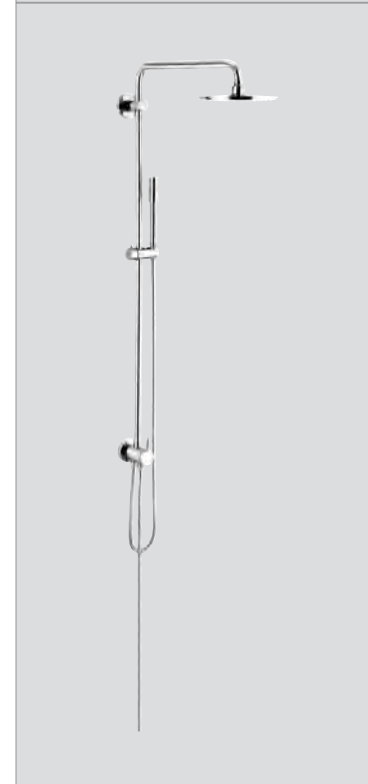

Rainshower® System 210
Shower system with diverter for wall mounting
horizontal swivable 450 mm projection shower arm
change between hand and head shower
by using the diverter
head shower Rainshower modern 210
(28 368 000)
with ball joint
rotation angle $\pm 20^\circ$
hand shower Sena (28 034 000),
adjustable in height with gliding element
(12 140 000)
connection to water supply via 1/2"-thread
metal shower hose to the shower valve
or wall union
GROHE StarLight® chrome finish
GROHE DreamSpray® perfect spray pattern
GROHE CoolTouch®
Inner WaterGuide® for a longer life
metal shower hose
SpeedClean anti-limescale system
min. recommended pressure 1.0 bar