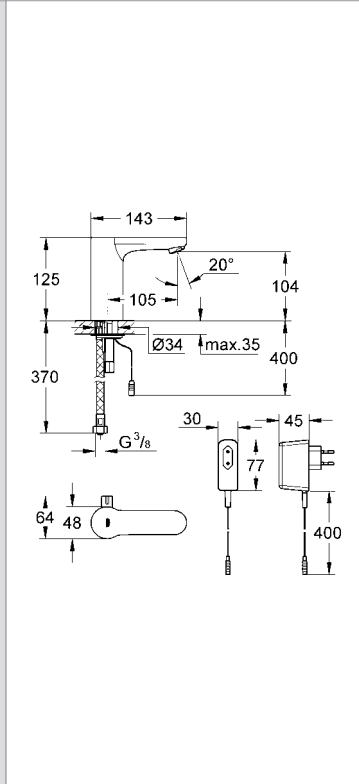

GROHE EUROSMART COSMOPOLITAN E

Ref.No.	EAN code	Colour	Retail Guide Price (£)
36 325 000	4005176896613	chrome	384.62

Eurosmart Cosmopolitan E
Infra-red electronic basin mixer with mixing device
with plug transformer 100-230 V AC, 50-60 Hz, 6 V DC
monobloc installation
for 1/2" angle valve
rapid installation system
7 pre-set programs
with 24/72 hours autoflush
time or user dependent
with cleaning mode
safety stop after 60 sec.
additional functions by remote control 36 206 000:
adjustable flow time
adjustment reflection range by remote
activation of thermal disinfection for 3, 5 or 11 min by hand
mousseur 5.7 l/min
flexible connection hoses
solenoid connection including dirt strainer
CE approved
GROHE StarLight® chrome finish
GROHE EcoJoy® technology for less water and perfect flow
min. recommended pressure 1.0 bar

36 330 000	4005176896668	chrome	345.28