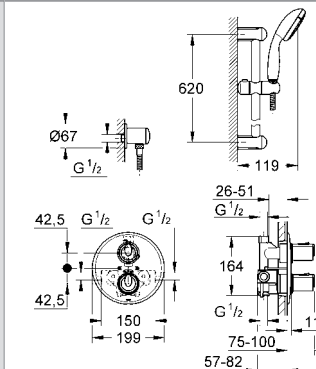

34 162 001	4005176923265	chrome	335.67

Grohtherm 1000
Concealed shower system
set for final installation Grohtherm 1000 with integrated shut off
concealed thermostatic mixer 34 211 000 with **GROHE TurboStat®** compact cartridge and wax thermoelement
New Tempesta shower set II, 600 mm (27 598 000)
GROHE DreamSpray® perfect spray pattern elbow outlet (28 671)
GROHE StarLight® chrome finish
min. recommended pressure 1.0 bar