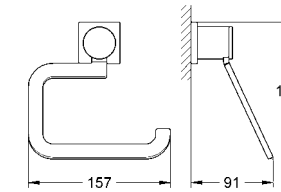

40 279 000	4005176824098	chrome	141.96

Allure
Toilet roll holder
without cover
GROHE StarLight® chrome finish