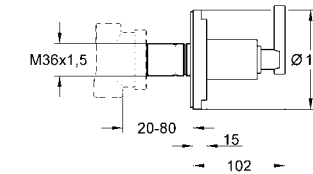

29 707 000	4005176102646		243.01

4-way diverter concealed body, 1/2"
without finishing trim set
wall installation
DR-brass
ceramic discs
connection cold and hot 1/2"
shower outlet 1/2"
bath outlet 3/4"
protection sleeve