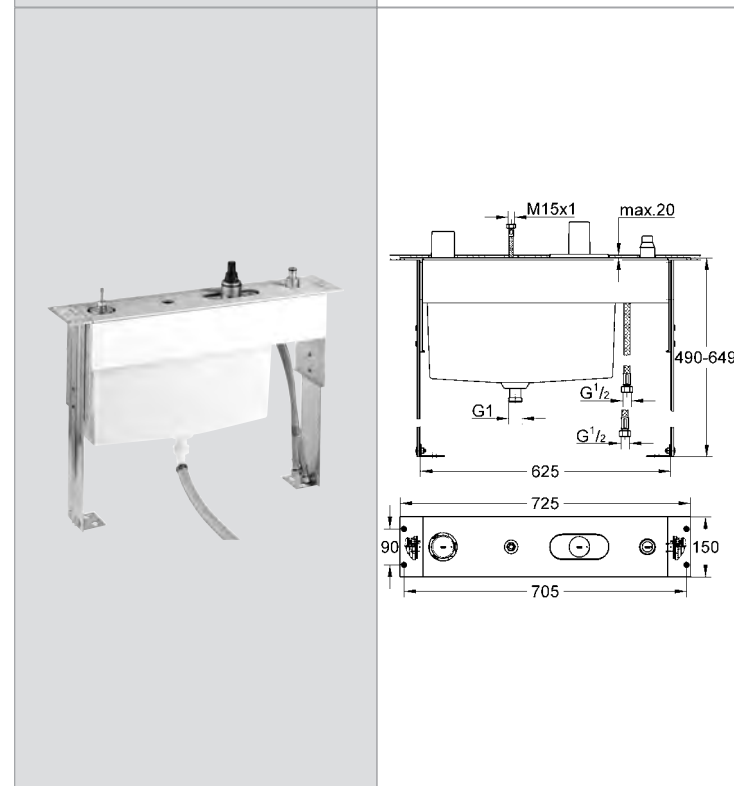

34 086 000 4005176249679 1,860.15
Four-hole bath combination 3/4"
baseframe for installation under tiled surround
without finishing trim set
with thermostat and Aquadimmer
concealed installation box with support legs and mounting plate
consisting of:
thermostat
Aquadimmer and low part of the spout (pre-assembled on the mounting plate)
wax thermoelement with non-rising spindle
connection hoses
shower connection
built-in non return valve and dirt strainers
drainage box with integrated outlet for splash water protected against backflow
GROHE EcoJoy® technology for less water and perfect flow
this part should be easy to access