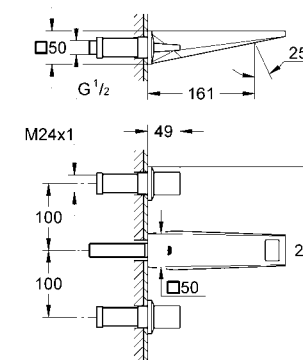

GROHE ALLURE BRILLIANT

Ref.No. EAN code Colour Retail Guide Price (£)

02

20 346 000 4005176898907 **chrome** **664.34**

Allure Brilliant
Three-hole basin mixer 1/2"
wall mounted
set for final installation for 29 025 000
without concealed body
valves hot/cold
with headparts 1/2" - 90°
GROHE StarLight® chrome finish
GROHE EcoJoy® technology for less water and perfect flow
flow limiter 5 l/min.
spout with integrated mousseur
projection 161 mm
min recommended pressure 1.0 bar

20 348 000 4005176898921 **chrome** **695.81**

Ditto, projection 210 mm