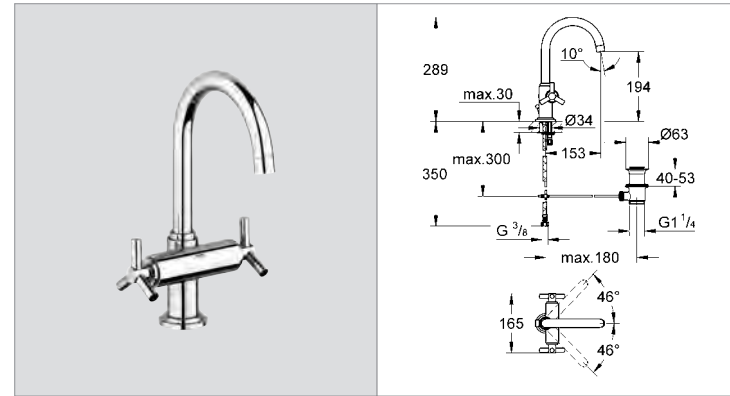

GROHE ATRIO YPSILON

Ref.No. EAN code Colour Retail Guide Price (£)

21 019 000 **4005176235979** **chrome** **421.33**

Atrio Basin mixer, 1/2"
swivel tubular spout with mousseur and stop limiter
ceramic headparts 1/2" - 90°
pop-up waste set 1 1/4"
flexible connection hoses
rapid installation system
with Ypsilon handle
GROHE StarLight® chrome finish
min. recommended pressure 1.0 bar