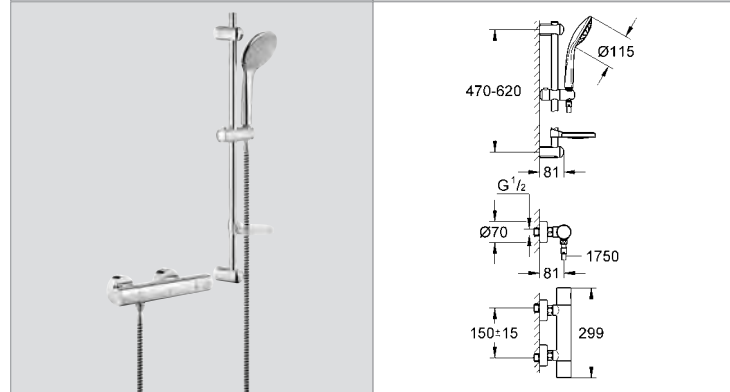

34 437 000	4005176918025	chrome	253.50

Grohmaster EV Thermostatic shower mixer, 3/4"
Thermostatic shower mixer, 3/4"
consisting of:
Exposed shower thermostat (34 430 000) with **GROHE TurboStat**® compact cartridge
Euphoria Mono shower set (27 256 001) with **GROHE DreamSpray**®
GROHE StarLight® chrome finish
max. pressure differential 5:1
recommended pressure 0.1 - 1.0 bar