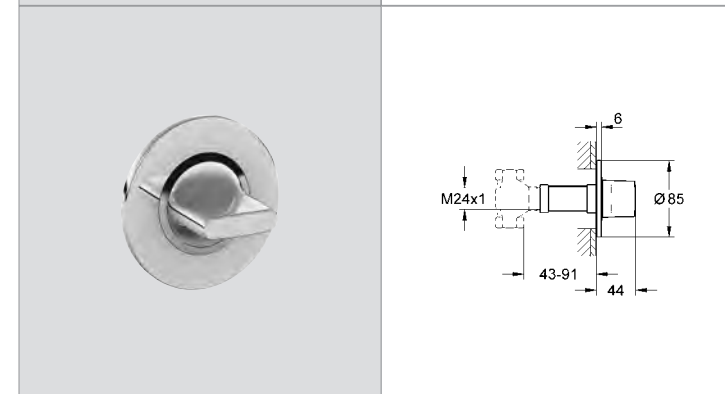

19 444 000	4005176840562	chrome	113.64
19 444 KSO	4005176840579	velvet black	184.99

Concealed stop-valve trim
set for final installation for
29 032 000
installation depth adjustable
43 - 91 mm
GROHE StarLight® chrome finish