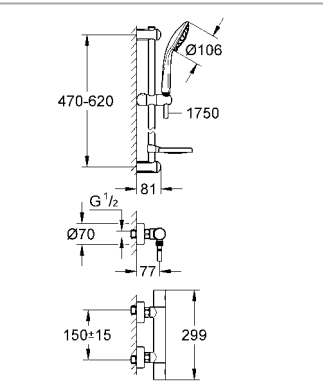

**Grotherm 1000 Cosmopolitan
Thermostatic shower mixer 1/2"**
consisting of:
Grotherm 1000 Cosmopolitan
thermostat shower mixer (34 065 000)
Euphoria shower set 600mm (27 231 001)
GROHE EcoJoy® technology for
less water and perfect flow
GROHE TurboStat® compact cartridge
with wax thermoelement
GROHE DreamSpray® perfect spray pattern
GROHE CoolTouch®
GROHE StarLight® chrome finish
SpeedClean anti-limescale system
min. recommended pressure 1.0 bar

34 321 001	4005176899843	chrome	339.16