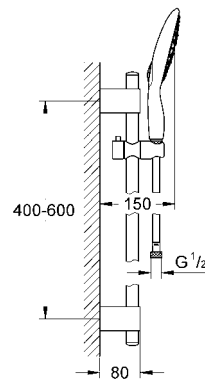

27 736 000 4005176910968 chrome 174.83

Ditto, with GROHE EcoJoy 9.5l/min. flow limiter

27 737 000 4005176910975 chrome 179.20

Ditto, 900 mm shower rail

27 747 000 4005176912931 chrome 189.69

**Power&Soul® 160**  
**Shower rail set 4+ sprays**  
 hand shower Power&Soul 160 (27 674 000)  
 shower rail 600mm (27 784 000)  
 with wall holders made of metal  
**GROHE QuickFix™ Plus** installation system  
 Silverflex shower hose 1750 mm (28 388 000)  
**Twistfree** to prevent hose from twisting  
**GROHE DreamSpray®** perfect spray pattern  
**GROHE StarLight®** chrome finish  
**SpeedClean** anti-limescale system  
**Inner WaterGuide** for a longer life  
**min. recommended pressure 1.0 bar**