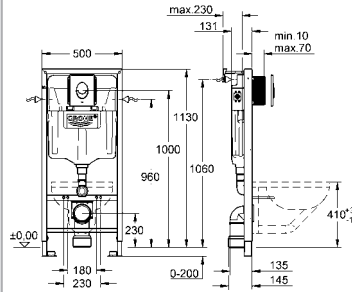

GROHE RAPID SL WC

Ref.No. EAN code Colour Retail Guide Price (£)

38 884 000 4005176879593 347.03

Rapid SL 4 in 1 set for WC
flushing cistern GD 2
with small maintenance access
1.13 m installation height
for on-the-wall installations or studded walls
powder coated steel frame, self-supporting
for dry-cladding, completely pre-assembled
with fixed connections, for single or series installation
quick adjustment, lockable, fixing material
TÜV approved, 2 WC fixing bolts
fixing device for ceramic
distance of fixing bolts 180/230 mm
outlet bend Ø 80 mm, depth adjustable
reducer Ø 80/100 mm, inlet and outlet connecting set
adjustment ex factory 6 l and 3 l
pneumatic discharge valve offering 3 modes of operation:
dual flush or start/stop or non-interruptible
water supply from left/right or back
low noise (group I acc. to
German Noise Specification)
DIN approved, insulated against condensation
½" water supply connection including integrated
angle valve and push fit flexible hose union
no tools required for the installation
of the inspection shaft incl. protection
during construction phase,
for vertical or horizontal use
including wall plate Skate Air
for dual flush or start & stop actuation, for vertical installation
156 x 197 mm, chrome, made of ABS
GROHE StarLight® chrome finish
accessories for on-the-wall installation
with **GROHE Fresh** retrofit set