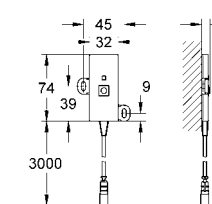

36 356 000	4005176911347		118.88

GROHE F-digital
Transceiver
optional accessory for digital mixing unit