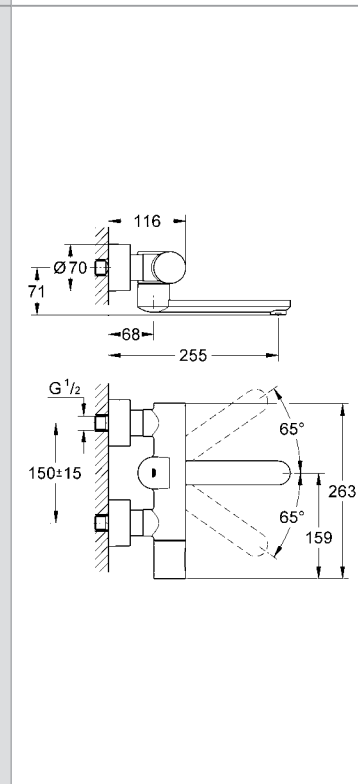

Eurosmart Cosmopolitan E
Infrared electronic wash basin thermostat, 1/2"
6V lithium-battery, type CR-P2
temperature scale handle with
GROHE SafeStop safety stop at 38°C
swivel cast spout 190 mm
swivel range stop at 130°, lockable
7 pre-set programs
with 24/72 hours autoflush
time or user dependent
with cleaning mode
safety stop after 60 sec.
additional functions by remote control 36 206 000:
adjustable flow time
adjustment reflection range by remote
activation of thermal disinfection for 3, 5 or 11 min by hand
3 types of starting modes
laminar mousseur 9 l/min
S-unions
escutcheon covers for S-unions
non-return valve
dirt strainers
CE approved
GROHE EcoJoy® technology for less water and perfect flow
GROHE StarLight® chrome finish
GROHE CoolTouch® metal housing
min. recommended pressure 1.0 bar

36 332 000	4005176896682	chrome	1,379.38
ditto, 220 mm Spout