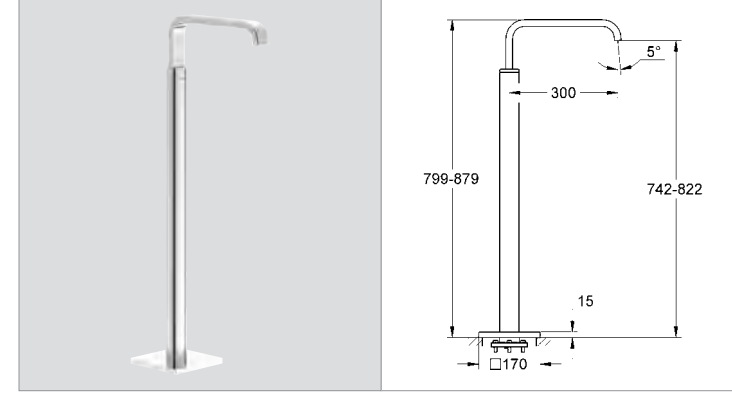

13 218 000	4005176847110	chrome	1,124.13

Allure
Bath spout
floor-mounted
set for final installation for
45 984 000
without roughing-in-set
projection 300 mm
spout with mousseur
total height 910 mm
GROHE StarLight® chrome finish
min recommended pressure 1.0 bar