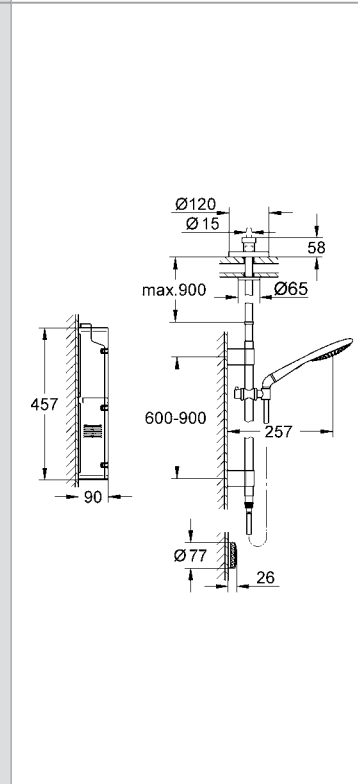

Rainshower Solo F-Digital Shower set
including digital thermostat unit
Digital Controller - intuitive multifunctional operating unit
- Wireless technology
- Temperature and flow control
- Pause-function
- Memory function
- LED ring incl. warming-up function: visual feedback when preferred temperature is reached
digital thermostat unit (concealed body)
- warm/cold-supplies 1/2"
- 1 outlet 1/2"
- with pump and build-in power supply 110-240 V / operating voltage 24 V / cable length 400m
Rainshower Solo shower set (27273001)
with telescoping pipe for ceiling supply
transceiver unit for Digital Controller and Digital thermostat unit incl. cable 3 m
GROHE TurboStat® digital controlled compact cartridge with wax thermoelement default setting configurable during installation
- automatic safety shut-off after 20 min
- GROHE SafeStop at 38°C
GROHE StarLight® chrome finish
GROHE EcoJoy® technology for less water and perfect flow
recommended pressure 0.1 - 1.0 bar