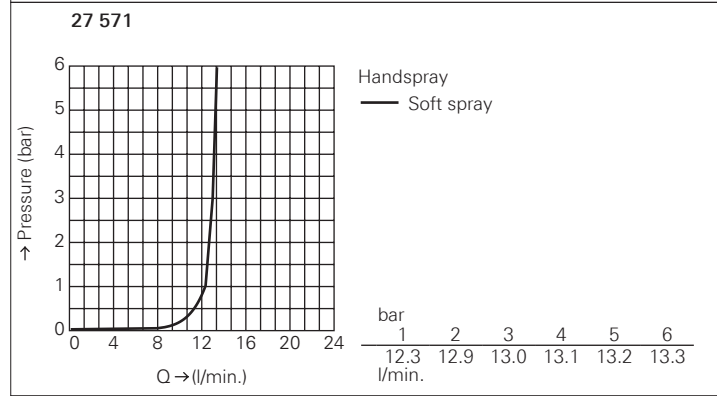

GROHE FLOW CHARTS

GROHE FLOW CHARTS