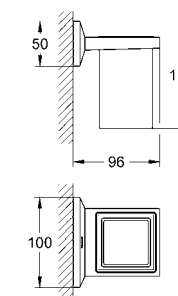

Allure Brilliant Holder with tumbler
GROHE StarLight® chrome finish