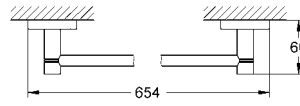

40 366 000	4005176829123	chrome	50.35

Essentials
Towel rail
600 mm
GROHE StarLight® chrome finish