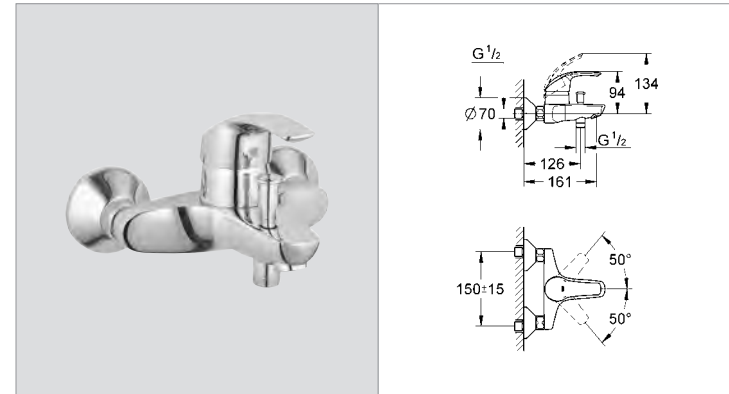

33 300 001   **4005176827327**   **chrome**   **162.42**

Eurosmart
Single-lever bath/shower mixer 1/2"
wall mounted, metal lever
GROHE SilkMove® 46 mm ceramic cartridge
adjustable minimum flow rate 2.5 l/min
automatic diverter: bath/shower
integrated non-return valve in the shower outlet 1/2", mousseur
S-unions, metal wall escutcheons
optional temperature limiter ref. no. 46 308 000
protected against backflow
GROHE StarLight® chrome finish
min. recommended pressure 1.0 bar