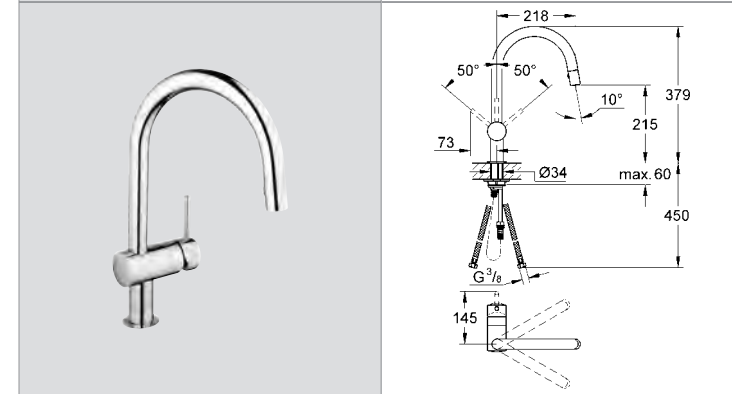

32 321 000 4005176830228 chrome 310.32
32 321 DC0 4005176830235 supersteel 368.32

Minta
Sink mixer 1/2"
monobloc installation
GROHE SilkMove® 46 mm ceramic cartridge
GROHE StarLight® chrome finish
adjustable flow rate limiter
swivel tubular spout
integrated non-return valve
flexible connection hoses
rapid installation system
protected against backflow
extractable trigger spray Dual integrated
min. recommended pressure 1.0 bar