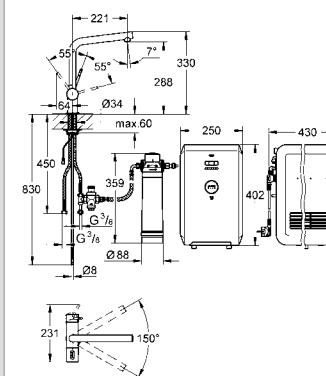

GROHE BLUE® CHILLED

Ref.No.	EAN code	Colour	Retail Guide Price (£)
31 381 001	4005176984488	chrome	1,678.27
31 381 DC1	4005176984495	supersteel	1,786.60

GROHE Blue® Minta Chilled Starter kit
consisting of:
GROHE Blue Minta single-lever sink mixer with filtration function
monobloc installation
separate handle for 3 types of filtered and chilled table water
unchilled, medium chilled, full chilled
headpart 1/2"
GROHE SilkMove® 35 mm ceramic cartridge
adjustable flow rate limiter
GROHE StarLight® chrome finish
swivel tubular spout
swivel area 140°
separate inner water ways for filtered and non-filtered water
flexible connection hoses
GROHE Blue® Pure Cube
180 Watt cooling unit, 230 V, 50 Hz
type of protection IP 21
6 V DC to filter change display unit
adjustable for 600 litre, 1500 litre or 3000 litre filter cartridges
CE approved
GROHE Blue® 600 l filter
GROHE Blue® filter head with flexible adjustment
Min. recommended pressure 2.0 bar