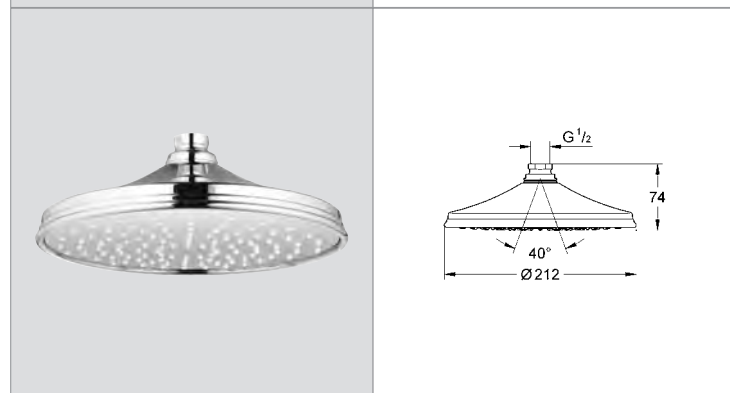

28 369 000 4005176267260 **chrome 326.05**
Rainshower® Rustic 210
Head shower 1 spray
212 mm head with 120 outlets
ball joint with turning angle 20° ± 20°
connection thread 1/2"
metal
GROHE StarLight® chrome finish
SpeedClean anti-limescale system
recommended pressure 1.0 - 5.0 bar

28 375 000 4005176267338 **chrome 356.65**
Ditto, with GROHE EcoJoy® 9.5 l/min flow limiter