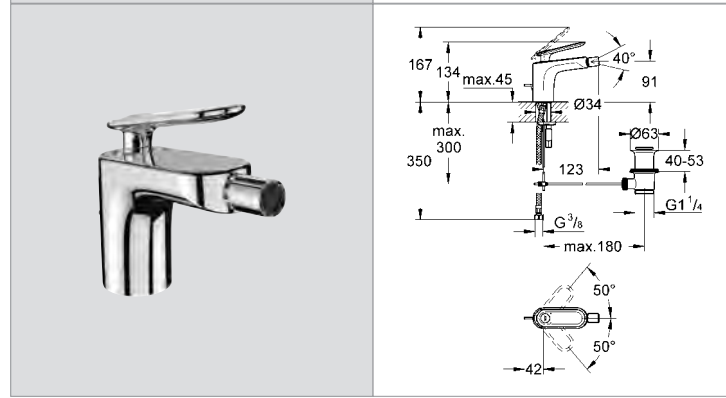

32 193 000   **4005176861024**   **chrome**   **431.82**
32 193 LSO   **4005176873294**   **moon white**   **748.25**

Veris
Bidet mixer 1/2"
monobloc installation
28 mm ceramic cartridge
with **GROHE SilkMove®**
GROHE StarLight® chrome finish
ball-joint mousseur
pop-up waste set 1 1/4"
flexible connection hoses
min recommended pressure 1.0 bar

Ref.No.	EAN code	Colour	Retail Guide Price (£)