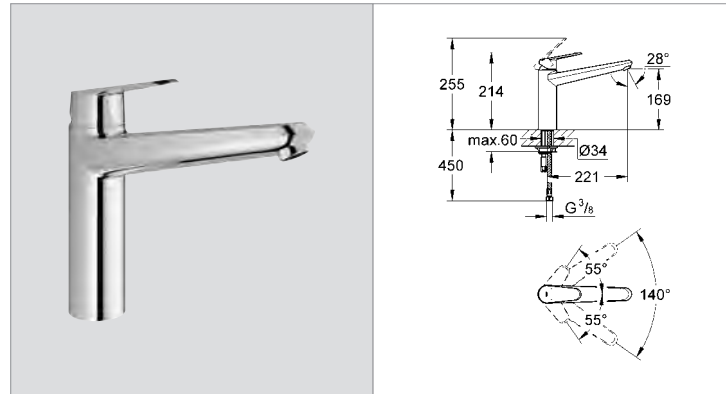

GROHE KITCHEN FITTINGS

Ref.No. EAN code Colour Retail Guide Price (£)

33 770 002 4005176888137 chrome 220.28
Eurodisc Cosmopolitan Sink mixer 1/2"
low spout
monobloc installation
GROHE SilkMove® 35 mm ceramic cartridge
GROHE StarLight® chrome finish
adjustable flow rate limiter
swivel cast spout
swivel area 140°
mousseur
flexible connection hoses
rapid installation system
min. recommended pressure 1.0 bar