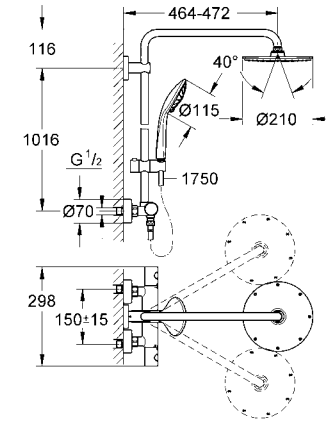

GROHE EUPHORIA SHOWER SYSTEMS

Ref.No.	EAN code	Colour	Retail Guide Price (£)
27 964 000	4005176929595	chrome	698.31

Euphoria System 210
Shower system with thermostat for wall mounting
horizontal swivable 450 mm projection shower arm
exposed thermostatic shower
with Aquadimmer function
GROHE EcoJoy® technology for less water
and perfect flow
allows change between:
head shower metal Rainshower Cosmopolitan 210
(28 368 000)
spray pattern rain
with ball joint
rotation angle ± 20°
hand shower Euphoria 110 Massage
(27 221 000)
adjustable in height with gliding element
Silverflex shower hose 1750 mm (28 388 000)
minimum flow rate 7 l/min.
GROHE DreamSpray® perfect spray pattern
GROHE StarLight® chrome finish
GROHE TurboStat® compact cartridge
with wax thermoelement
SpeedClean anti-limescale system
Inner WaterGuide for a longer life