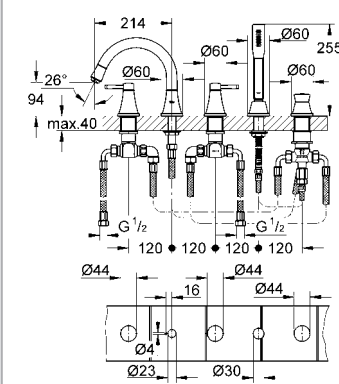

Ref.No.	EAN code	Colour	Retail Guide Price (£)
19 919 000	4005176924125	chrome	909.09
19 919 IGO	4005176924132	chrome/gold	1,181.82

Grandera
5-hole bath/shower combination
GROHE StarLight® chrome finish
consisting of
ceramic headparts 1/2", 90°
pre-assembled spout fixing
OHM operating element
bath spout with mousseur and diverter bath/shower
Grandera hand shower 7.6 l/min
metal shower hose
flexible connection hoses
protected against backflow
can be used with 29 037 000
min. recommended pressure 1.0 bar