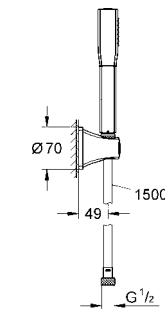

27 974 000	4005176932793	chrome	345.28
27 974 IGO	4005176933486	chrome/gold	449.31

Grandera 210
metal
GROHE DreamSpray® perfect spray pattern
GROHE StarLight® chrome finish
SpeedClean anti-limescale system