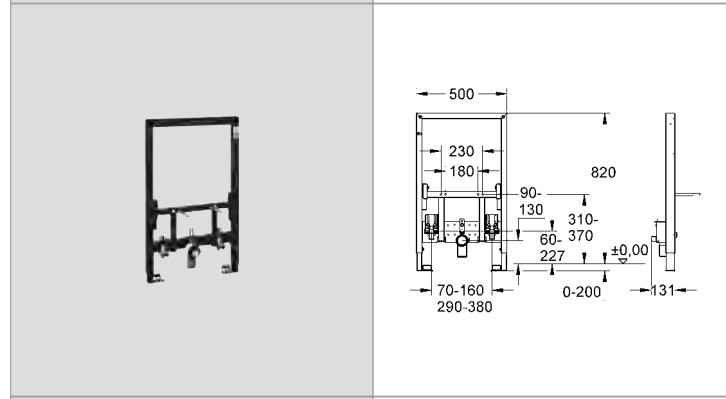

38 543 000 4005176291258 **258.75**

Rapid SL Bidet 0.82 m
0.82 m installation height
for on-the-wall installations or studded walls
powder coated steel frame, self-supporting for dry-cladding, completely pre-assembled for single or series installation
height adjustable fitting connections
PE-outlet bend 50 mm dia
fixing material for bidet
without front wall brackets
38 558 00M (pair)