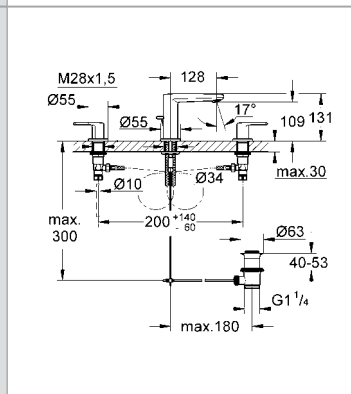

20 301 000	4005176896422	chrome	265.73

Europlus Three-hole basin mixer 1/2"
spout with mousseur
GROHE StarLight® chrome finish
ceramic headparts 1/2", 90°
pop-up waste set 1 1/4"
GROHE QuickFix™ installation system with centering support
pressure-proof, flexible connection hoses between spout and side valves
min. recommended pressure 1.0 bar