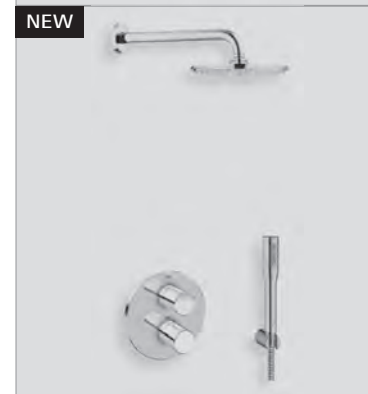

11 832 6	4005176983009	chrome	1,230.60

Grohtherm 3000 Cosmopolitan Bath/Shower Shower Solution Pack 2
concealed body Rapido T thermostat valve (35 500 000)
set for final installation Grohtherm 3000 Cosmopolitan (19 468 000)
Rainshower® modern 210 head shower (28 368 000)
Rainshower® shower arm 286 mm (28 576 000)
Talentofill trim (19 952 000)
Talentofill concealed system (28 990 000)
GROHE TurboStat® compact cartridge
with wax thermostatic element
GROHE StarLight® chrome finish
GROHE SafeStop safety button at 38°C
GROHE DreamSpray® perfect spray pattern
SpeedClean anti-limescale system
max. pressure differential 5:1
min. recommended pressure 1.0 bar

NEW