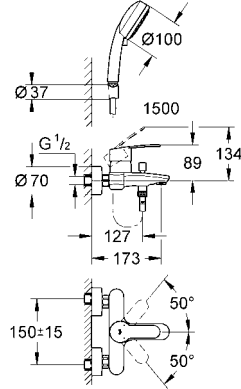

GROHE EUROSTYLE COSMOPOLITAN

Ref.No.	EAN code	Colour	Retail Guide Price (£)
33 592 002	4005176887147	chrome	238.64

Eurostyle Cosmopolitan
Single-lever bath/shower mixer 1/2"
wall mounted
metal lever
GROHE SilkMove® 46 mm ceramic cartridge
GROHE StarLight® chrome finish
adjustable flow rate limiter
adjustable minimum flow rate 2.5 l/min
automatic diverter: bath/shower
integrated non-return valve
in the shower outlet 1/2"
mousseur
S-unions
optional temperature limiter ref. no. 46 308 000
hand shower New Tempesta Cosmopolitan 100, 2 sprays, 9.5 l (27 571 000)
shower set
Euphoria hand shower (27 222 000)
wall shower holder (27 056 000)
Relaxaflex hose 1500 mm 1/2" x 1/2" (28 151 000)
protected against backflow
min. recommended pressure 1.0 bar