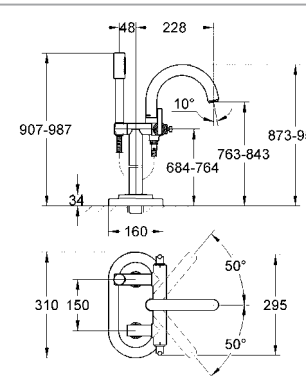

25 046 000 4005176237331 chrome 1,370.63
Atrio Bath / shower mixer 1/2"
floor-mounted installation
with high pillar unions (765 mm)
swivel tubular spout with mousseur and stop limiter
Sena handshower
with shower holder
shower hose 1500 mm
protected against backflow
with Jota handle
must be used with
45 473 000 floor installation plate
GROHE StarLight® chrome finish
min. recommended pressure 1.0 bar