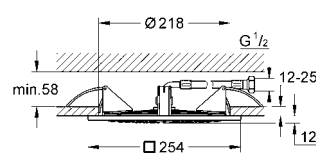

27 467 000	4005176882609	chrome	493.01

Rainshower® F-Series 10"
Ceiling shower 1 spray
Rain
254 x 254 mm
connection thread 1/2"
GROHE DreamSpray® perfect spray pattern
SpeedClean anti-limescale system
GROHE StarLight® chrome finish
min. recommended pressure 1.0 bar