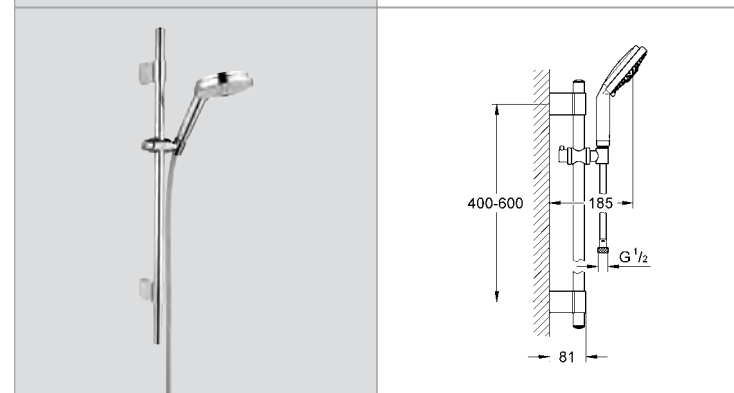

28 757 001 4005176875526 **chrome 186.19**
Rainshower® Cosmopolitan 130
Shower rail set 3 sprays
shower rail, 600 mm (28 797 000)
GROHE QuickFix® (variable distance between wall shower holders for adaption to existing drillings) with wall holders made of metal
hand shower Cosmopolitan (28 755 000)
Silverflex shower hose 1750 mm (28 388 000)
Twistfree to prevent hose from twisting
GROHE StarLight® chrome finish
min. recommended pressure 1.0 bar
GROHE DreamSpray® perfect spray pattern
SpeedClean anti-limescale system

28 762 001 4005176875540 **chrome 191.43**
Ditto, 900 mm shower rail