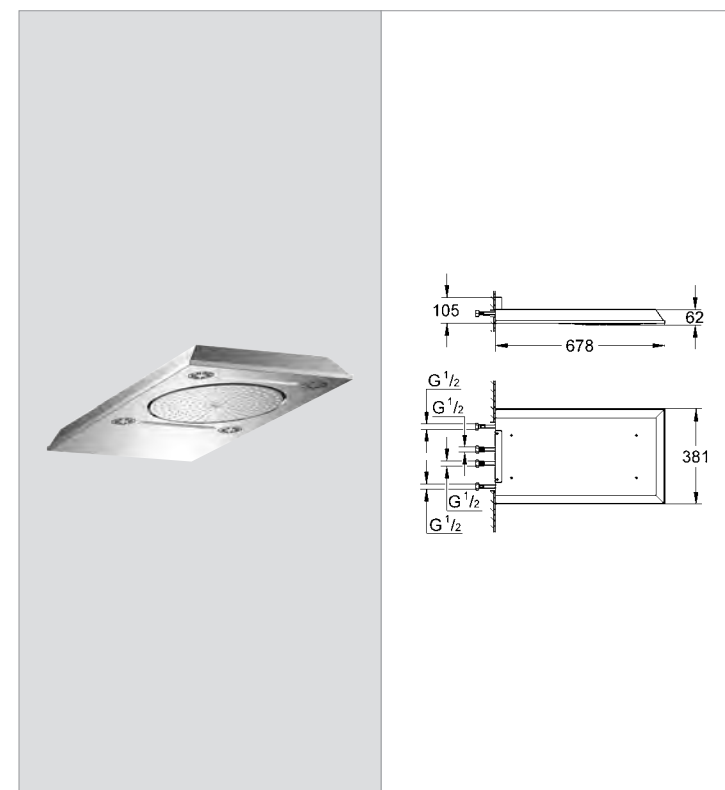

GROHE RAINSHOWER® F-SERIES

Ref.No. EAN code Colour Retail Guide Price (£)

27 938 001 4005176927072 chrome 2,228.86

Rainshower® F-Series 15"
Ceiling shower 3 sprays
Rain, Bokoma Spray™, Waterfall and combinations
381 mm (width) x 60 mm (height) x 677 mm (depth)
metal
minimum flow rate 20 l/min.
flow of single spray at 3 bar:
1 x Rain spray 300 mm: ca. 20 l/min
2 x XL Waterfall: 1 Waterfall: 20 l, 2 Waterfall: 32 l/min
4 x Bokoma Spray™ with adjustment angle 20°: 20 l/min
GROHE DreamSpray® perfect spray pattern
GROHE XL Waterfall extra wide waterfall spray
GROHE StarLight® chrome finish
SpeedClean anti-limescale system
head shower has to be controlled by 4 outlets
recommendation: **Grohtherm F** thermostatic trim with
integrated 2-way diverter 27 618 000, 35 500 000 and
triple volume control trim 27 625 000, 35 031 000
Requires Rough-in (26 042) - to be ordered separately