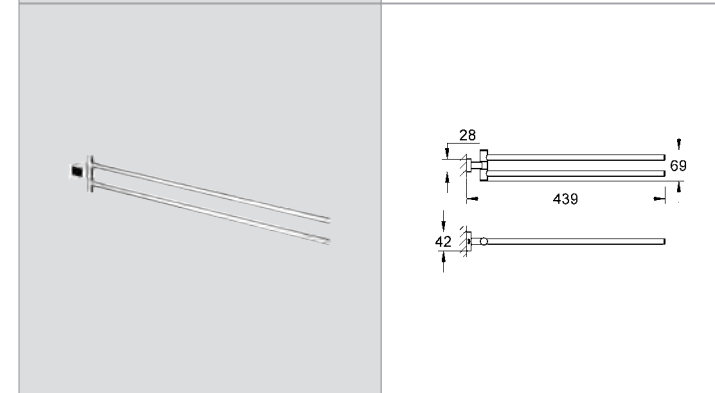

40 624 000	4005176924071	chrome	81.12

Essentials Cube Towel bar
Two arms
GROHE StarLight® chrome finish