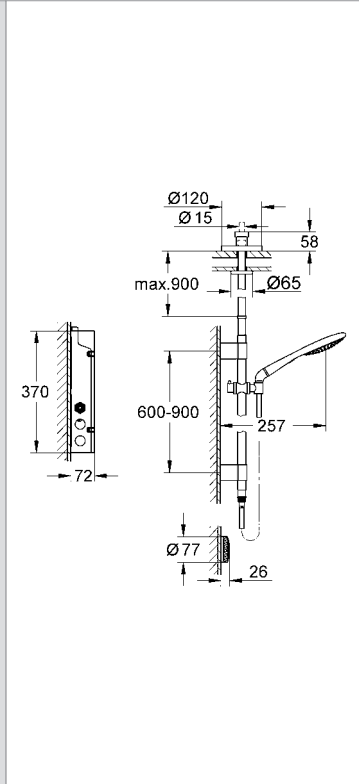

GROHE F-DIGITAL

Ref.No.	EAN code	Colour	Retail Guide Price (£)
36 305 000	4005176894749	chrome	1,047.21

Rainshower Solo F-Digital Shower set
including digital thermostat unit
Digital Controller - intuitive multifunctional operating unit

- Wireless technology
- Temperature and flow control
- Pause-function
- Memory function
- LED ring incl. warming-up function: visual feedback when preferred temperature is reached

digital thermostat unit (concealed body)

- warm/cold-supplies 1/2"
- 1 outlet 1/2"

Rainshower Solo shower set (27273001)
with telescoping pipe for ceiling supply
transceiver unit for Digital Controller and Digital thermostat unit incl. cable 3 m
GROHE TurboStat® digital controlled compact cartridge with wax thermoelement
default setting configurable during installation

- automatic safety shut-off after 20 min
- GROHE SafeStop at 38°C

GROHE StarLight® chrome finish
GROHE EcoJoy® technology for less water and perfect flow
min. recommended pressure 1.0 bar

36 307 000	4005176894763	chrome	1,099.66