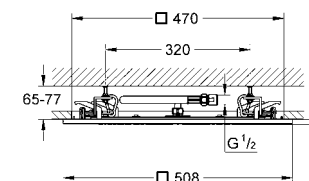

27 286 000	4005176860737	chrome	1,475.53

Allure
Ceiling shower 1 spray
Rain
508 x 508 mm
connection thread 1/2"
SpeedClean anti-limescale system
GROHE StarLight® chrome finish
min. recommended pressure 1.0 bar
GROHE DreamSpray® perfect spray pattern