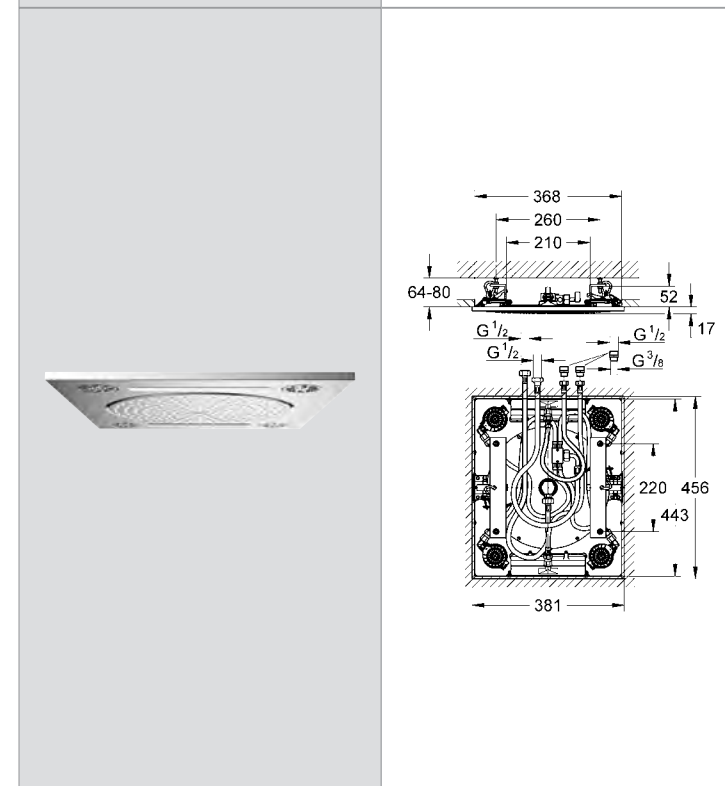

27 939 001 4005176927287 chrome 2,228.86

Rainshower® F-Series 15"
Ceiling shower 3 sprays
Rain, Bokoma Spray™, Waterfall and combinations
381 mm (width) x 17 mm (height) x 456 mm (depth)
metal
minimum flow rate 20 l/min.
flow of single spray at 3 bar:
1 x Rain spray 300 mm: ca. 20 l/min
2 x XL Waterfall: 1 Waterfall: 20 l, 2 Waterfall: 32 l/min
4 x Bokoma Spray™ with adjustment angle 20°: 20 l/min
GROHE DreamSpray® perfect spray pattern
GROHE XL Waterfall extra wide waterfall spray
GROHE StarLight® chrome finish
SpeedClean anti-limescale system
head shower has to be controlled by 4 outlets
recommendation: **Grohtherm F** thermostatic trim with
integrated 2-way diverter 27 618 000, 35 500 000 and
triple volume control trim 27 625 000, 35 031 000