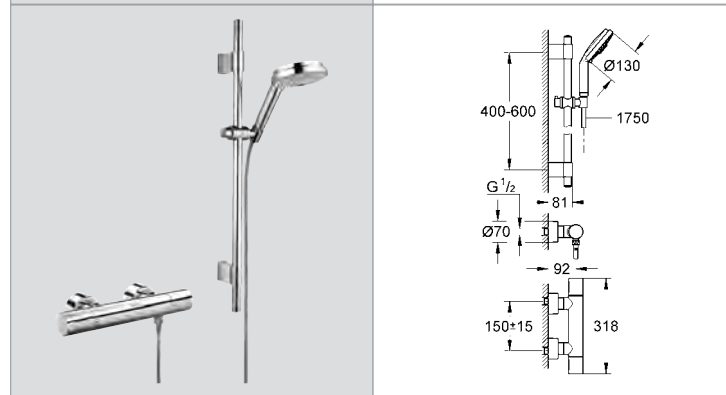

34 275 000 4005176847912 chrome 477.27

Grohtherm 3000 Cosmopolitan Thermostatic shower mixer 1/2"
consisting of:
Grohtherm 3000 Cosmopolitan thermostat shower mixer (34 274 000)
Rainshower® Cosmopolitan shower set (28 757 000)
shower rail, 600 mm (28 797 000)
hand shower Cosmopolitan (28 755 000)
Silverflex shower hose 1750 mm (28 388 000)
GROHE EcoJoy® technology for less water and perfect flow
GROHE StarLight® chrome finish
GROHE CoolTouch®
GROHE TurboStat®
min. recommended pressure 1.0 bar