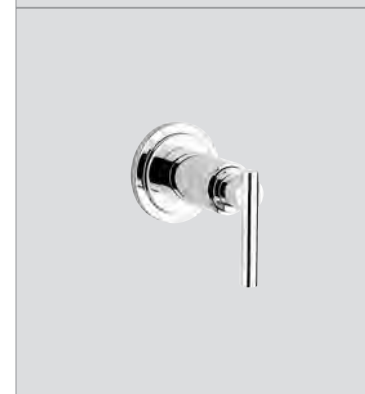

Atrio
Concealed stop-valve trim
Trim set for 29 811 000/29 813 000
for concealed valves, 1/2", 3/4"
installation depth adjustable
20-80 mm
with Jota handle
GROHE StarLight® chrome finish

29 811 000 4005176062711 44.23