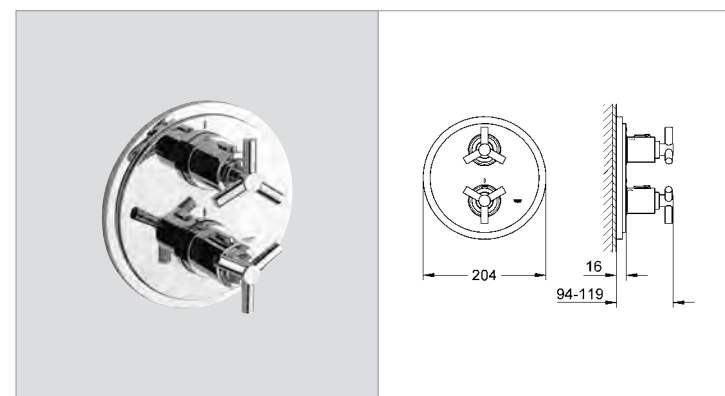

GROHE ATRIO YPSILON

Ref.No. EAN code Colour Retail Guide Price (£)

19 395 000 4005176831287 chrome 344.41
Atrio
Thermostat with integrated 2-way diverter for bath or shower with more than one outlet
without concealed body
set for final installation for 35 500 000 / 35 050 000
GROHE StarLight® chrome finish
Aquadimmer with multiple function shut off and flow control diverter for 2 outlets
GROHE SafeStop safety button at 38°C
covered fixing with Ypsilon handle