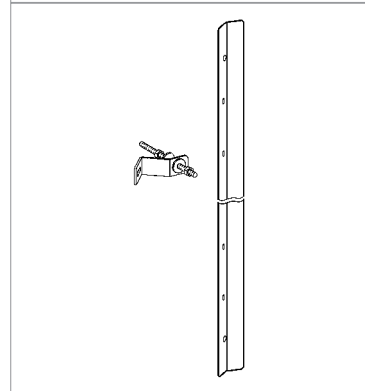

38 562 001	4005176863752	chrome	125.33

Rapid SL set for corner installation
for WC, bidet, wash basin and urinal
single installation or fitting to a rail
fitting maximum 625 mm from the corner
fixing material for corner installation
2 wall brackets 1.13 m
135°