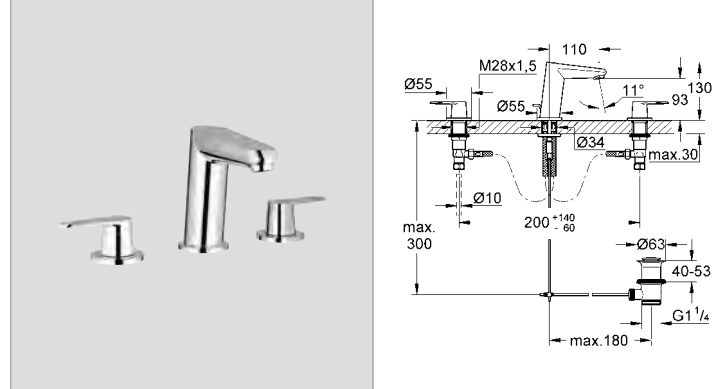

20 214 002 4005176887666 **chrome 255.24**

Eurodisc Cosmopolitan Three-hole basin mixer 1/2"
spout with mousseur
GROHE StarLight® chrome finish
ceramic headparts 1/2", 90°
pop-up waste set 1 1/4"
GROHE QuickFix™ Plus installation system with centering support
pressure-proof, flexible connection hoses between spout and side valves
min. recommended pressure 1.0 bar