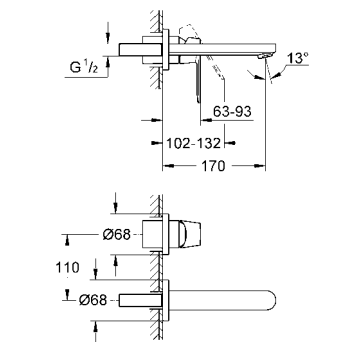

19 381 000 4005176874673 **chrome 166.61**
Eurosmart Cosmopolitan
2-hole basin mixer
wall mounted
without concealed body
set for final installation for 32 635 000
GROHE StarLight® chrome finish
metal escutcheon
centre distance 110 mm
projection 170 mm
GROHE AquaGuide adjustable mousseur