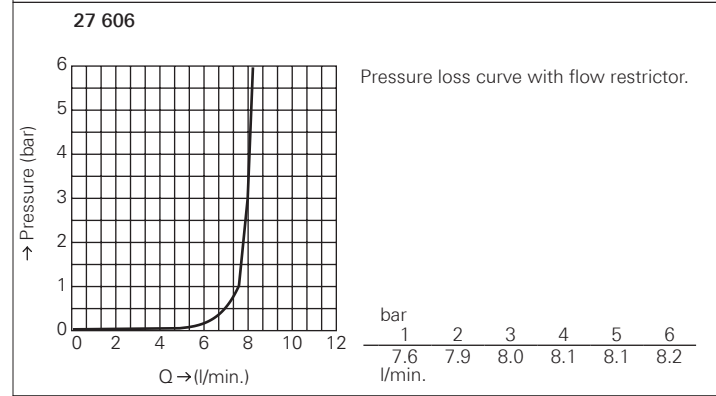

GROHE FLOW CHARTS

GROHE FLOW CHARTS