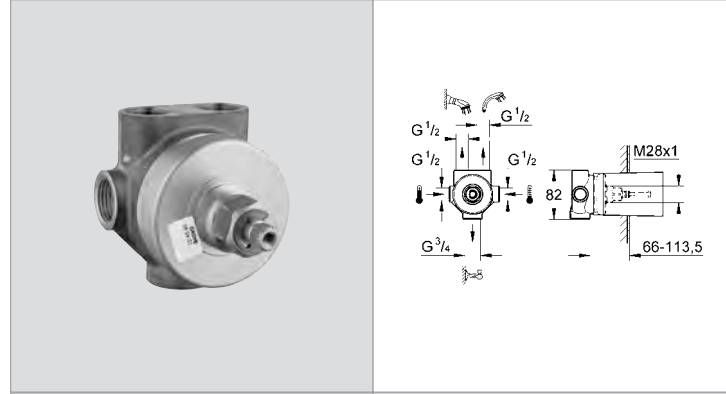

29 033 000	4005176845338		169.76

5-way diverter
concealed body
wall installation
with ceramic sealing disks
connection cold and hot 1/2"
2 outlets 1/2"
1 bath outlet 3/4"
installation depth adjustable
66 - 113 mm
DR-brass
min recommended pressure 1.0 bar