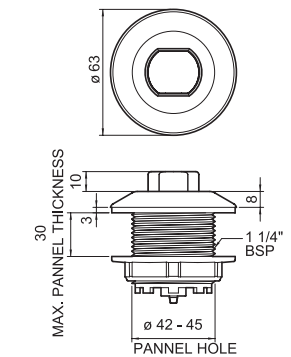

38 488 000	4005176289866	chrome	33.75

Air button
with 750 mm air hose
for panel thickness up to 30 mm
made of ABS
for use with Adagio cistern 37 762 SH / 37 945 SH