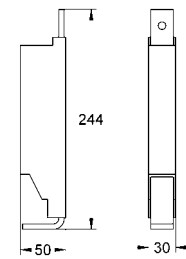

38 779 000	4005176855306		100.35

Rapid SL Accessory
for WC bowls with a bearing area of
less than 20 cm