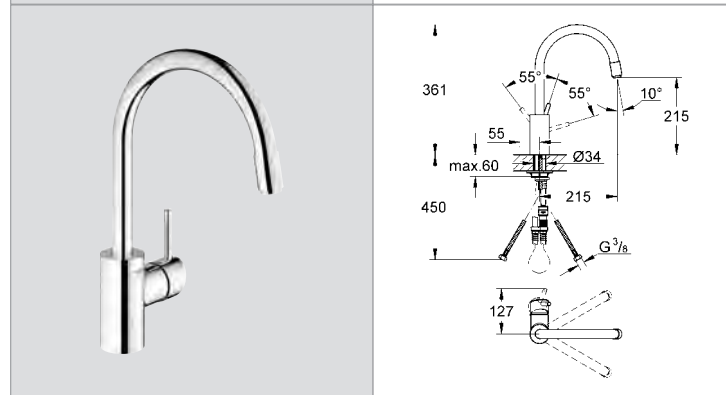

32 663 001 4005176886768 chrome 220.28
32 663 DC1 4005176890994 chrome supersteel 273.60
Conchetto Sink mixer 1/2"
monobloc installation
GROHE SilkMove® 35 mm ceramic cartridge
GROHE StarLight® chrome finish
adjustable flow rate limiter
swivel tubular spout
swivel area 360°
pull out mousseur spout
flexible connection hoses
rapid installation system
automatic return to mousseur
protected against backflow
min. recommended pressure 1.0 bar