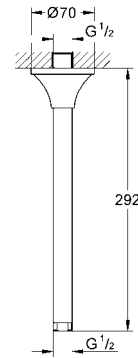

27 982 000	4005176932878	chrome	69.06
27 982 IGO	4005176933523	chrome/gold	89.69

Rainshower® Grandera™ Shower arm 292 mm
metal
connection thread 1/2"
Grandera™ escutcheon
GROHE StarLight® chrome finish
suitable for all Grandera™ head showers