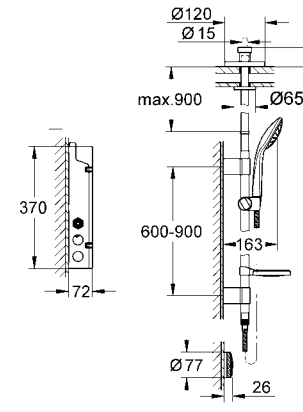

Euphoria F-digital Shower set
including digital thermostat unit
Digital Controller - intuitive multifunctional operating unit
- Wireless technology
- Temperature and flow control
- Pause-function
- Memory function
- LED ring incl. warming-up function: visual feedback when preferred temperature is reached
digital thermostat unit (concealed body)
- warm/cold-supplies 1/2"
- 1 outlet 1/2"
Euphoria shower set Mono (27 269 001)
with telescoping pipe for ceiling supply
transceiver unit for Digital Controller and Digital thermostat unit incl. cable 3 m
GROHE TurboStat® digital controlled compact cartridge with wax thermoelement default setting configurable during installation
- automatic safety shut-off after 20 min
- GROHE SafeStop at 38°C
GROHE StarLight® chrome finish
GROHE EcoJoy® technology for less water and perfect flow
min. recommended pressure 1.0 bar

36 308 000	4005176894770	chrome	1,047.21