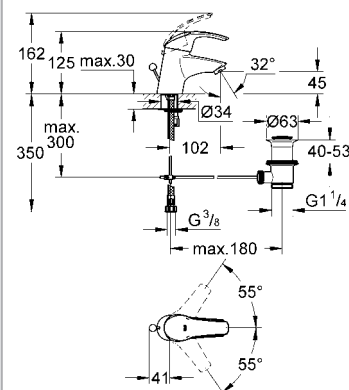

32 925 001	4005176827297	chrome	109.79

Eurosmart
Basin mixer 1/2"
monobloc installation
metal lever
GROHE SilkMove® 35 mm ceramic cartridge
GROHE StarLight® chrome finish
adjustable flow rate limiter
adjustable minimum flow rate 2.5 l/min
mousseur
pop-up waste set 1 1/4"
flexible connection hoses
rapid installation system
optional temperature limiter ref. no. 46 375 000
min. recommended pressure 1.0 bar

32 925 00E	4005176866890	chrome	109.79

Ditto, with GROHE Ecojoy 5.7 l/min flow limiter

32 467 001	4005176827570	chrome	98.08

Ditto, smooth body