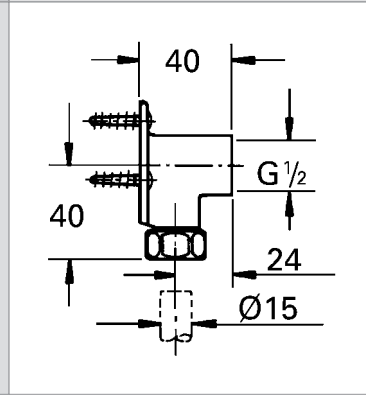

Wall union
Single
for bibtaps

12 952 000	4005176022692	chrome	33.17