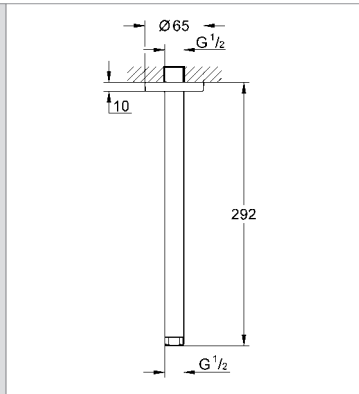

GROHE EUPHORIA HEAD SHOWERS

Ref.No.	EAN code	Colour	Retail Guide Price (£)
28 497 000	4005176270338	chrome	50.52

Rainshower®
Shower ceiling arm 292 mm
metal
connection thread 1/2"
can be used for all Rainshower® head showers
GROHE StarLight® chrome finish

28 724 000	4005176812644	chrome	47.73