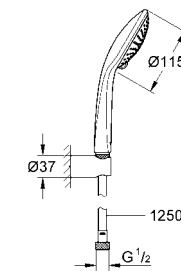

27 356 000 4005176874468 chrome 82.33

Euphoria 110 Champagne
Wall holder set 3 sprays
wall shower holder (27 056 000)
Silverflex shower hose 1250 mm (28 362 000)
GROHE DreamSpray® perfect spray pattern
GROHE StarLight® chrome finish
GROHE CoolTouch®
SpeedClean anti-limescale system
min. recommended pressure 1.0 bar