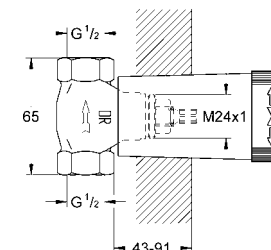

29 032 000	4005176845277		21.33

Concealed valve
pre-assembled headpart 1/2"
threaded union 1/2"
installation depth adjustable 43 - 91 mm
DR-brass