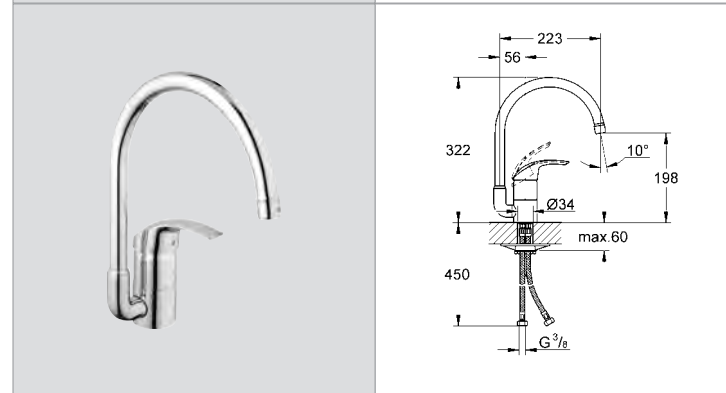

33 202 001 4005176828690 chrome 175.70
Eurosmart
Sink mixer 1/2"
monobloc installation
GROHE SilkMove® 46 mm ceramic cartridge
GROHE StarLight® chrome finish
adjustable flow rate limiter
swivel tubular spout
mousseur
flexible connection hoses
rapid installation system
min. recommended pressure 1.0 bar