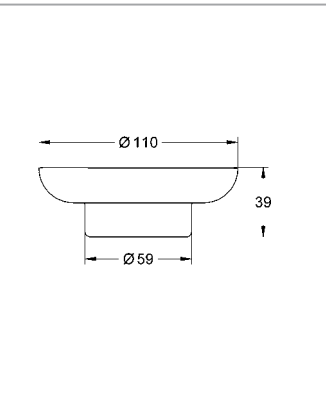

Essentials Soap dish

40 394 000	4005176846670	chrome	28.85