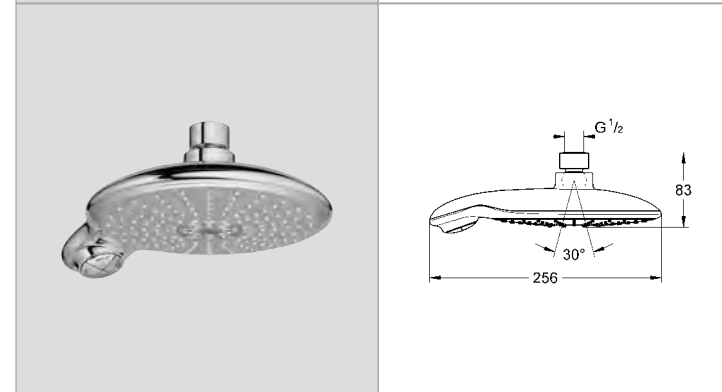

27 766 000 4005176913143 chrome 124.47

Power&Soul® 190
Wall holder set 4+ sprays
GROHE Rain O², Rain, Bokoma Spray™, Jet
GROHE One-click showering
spray selection via push of a button
GROHE DreamSpray® perfect spray pattern
GROHE StarLight® chrome finish
SpeedClean anti-limescale system
min. recommended pressure 1.0 bar