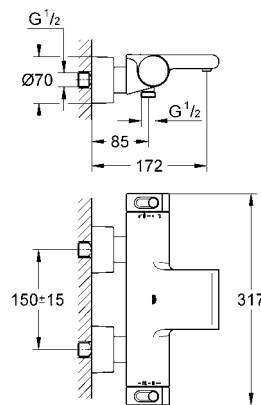

GROHE GROHTHERM 2000 NEW

Ref.No. EAN code Colour Retail Guide Price (£)

34 466 001 4005176926440 chrome 340.91

Grohtherm 2000 NEW
Thermostatic bath/shower mixer 1/2"
wall mounted
GROHE CoolTouch® safety housing
GROHE StarLight® chrome finish
GROHE TurboStat® compact cartridge with wax thermoelement
GROHE EcoJoy® technology for less water and perfect flow
integrated flow limiter 14 l/min in the shower outlet
integrated mixed water shut off
ceramic headpart 1/2", 180°
GROHE AquaDimmer Eco with multiple function:
- flow control
- diverter: bath/shower
- integrated (economy button with economy stop for shower)
GROHE SafeStop safety button at 38°C
GROHE SafeStop Plus integrated temperature limiter at max 50°C
shower bottom outlet 1/2"
GROHE XL Waterfall
flow strainer
built-in non return valves
dirt strainers
covered S-unions
protected against backflow
min. recommended pressure 1.0 bar

34 484 001 4005176932519 chrome 330.42
Ditto, without s-unions

18 608 001 4005176985140 chrome 48.33

GROHE EasyReach™ shower tray
metal tray
removable for easy cleaning
GROHE StarLight® chrome finish
suitable for Grohtherm 2000 NEW
- exposed thermostatic shower mixer with centre distance 150 mm
- exposed thermostatic bath mixer with centre distance 150 mm

18 370 000 4005176885228 chrome 60.50

Wall Mounted Brackets
1 pair
for exposed 1/2" mixers
includes: wall plate, brass olive, fixing nipple, chrome shroud