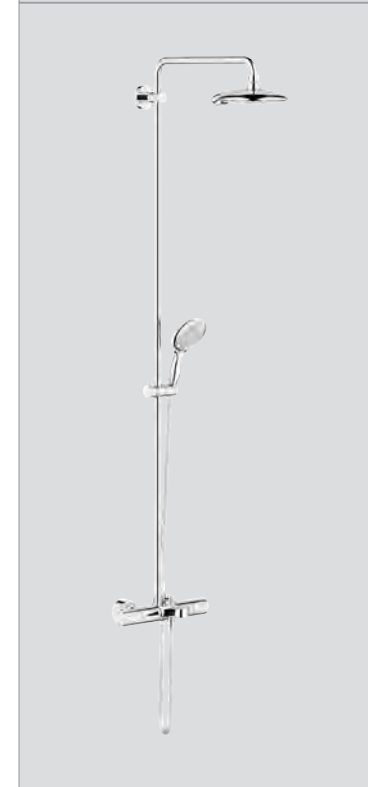

Power&Soul® System 190
Shower system with thermostat for wall mounting
horizontal swivable 450 mm projection shower arm
exposed bath thermostat with Aquadimmer function
allows change between:
Power&Soul head shower (27 766 000)
with ball joint
rotation angle $\pm 20^\circ$
bath inlet
separate diverter for
hand shower Power&Soul 115 (27 669 000)
adjustable in height with gliding element (12 140 000)
Silverflex shower hose 1750 mm (28 388 000)
GROHE TurboStat® compact cartridge with wax thermostatic element
GROHE One-click showering
spray selection via push of a button
GROHE DreamSpray® perfect spray pattern
GROHE StarLight® chrome finish
GROHE CoolTouch® prevents scalding from hot surfaces
SpeedClean anti-limescale system
Inner WaterGuide for a longer life
min. recommended pressure 1.0 bar