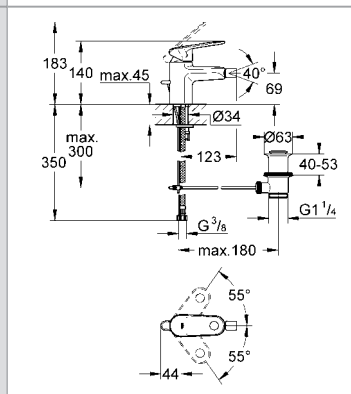

33 241 002	4005176865954	chrome	185.32

Europlus Bidet mixer 1/2"
monobloc installation
metal lever
GROHE SilkMove® 35 mm ceramic cartridge
GROHE StarLight® chrome finish
adjustable minimum flow rate 2.5 l/min
ball-joint mousseur
pop-up waste set 1 1/4"
flexible connection hoses
temperature limiter
GROHE QuickFix™ Plus installation system with centering support
min. recommended pressure 1.0 bar