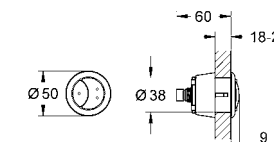

GROHE WC CISTERNS

Ref.No.	EAN code	Colour	Retail Guide Price (£)

61

NEW

39 056 000 4005176936302 chrome 19.45

Round push button actuation Ø 50 mm with Eco button
in combination with bath furniture or removable claddings for cistern inspection
for combination with flushing cistern 39 056 000 for walls 18 -24 mm thickness
GROHE StarLight® chrome finish

NEW