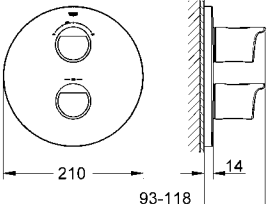

19 355 001 4005176926556 chrome 246.50

Ditto, non TMV2 compliant trim set

NEW

35 050 000 4005176982064 263.99

GROHE Rapido T Universal Thermostatic mixer for concealed intallation
TMV2 compliant product
for use with bath-, shower- and central-mixer **without finishing trim set**
easy to install, premounted and tested unit
GROHE TurboStat® compact cartridge with wax thermoelement
two top outlets 1/2", lockable
bottom outlet 1/2" - can only be used with separate stopvalve
safe to install, stable built-in-box and protective cap
fixation options for solid walls and dry cladding
wall sealing
Aquadimmer-diverter for bath mixer or stopvalve for shower mixer in finishing trim set
body in DR-brass
built-in non return valve and dirt strainers
GROHE EcoJoy® technology for less water and perfect flow
min. recommended pressure 1.0 bar
35 500 000 4005176831522 263.99
Ditto, Non TMV2 compliant valve