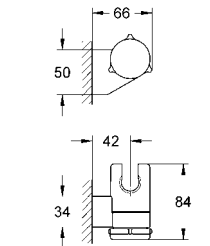

27 595 000 4005176895937 **chrome** 17.31

New Tempesta
Wall hand Shower holder
adjustable
GROHE StarLight® chrome finish