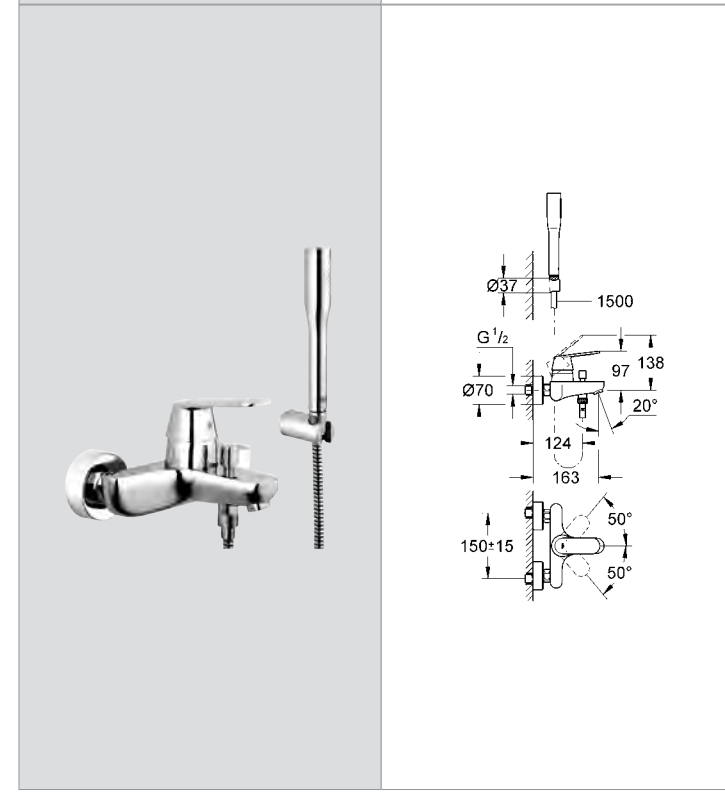

32 832 000 4005176874710 **chrome 198.43**

Eurosmart Cosmopolitan Single-lever bath/shower mixer 1/2"
wall mounted
metal lever
GROHE SilkMove® 46 mm ceramic cartridge
GROHE StarLight® chrome finish adjustable flow rate limiter
automatic diverter: bath/shower
integrated non-return valve in the shower outlet 1/2"
mousseur
S-unions
optional temperature limiter ref. no. 46 308 000
shower set
Euphoria Cosmopolitan hand shower (27 367 000)
hand shower 27 400 000
wall shower holder (27 056 000)
Relaxaflex hose 1500 mm 1/2" x 1/2" (28 151 000)
protected against backflow
min. recommended pressure 1.0 bar