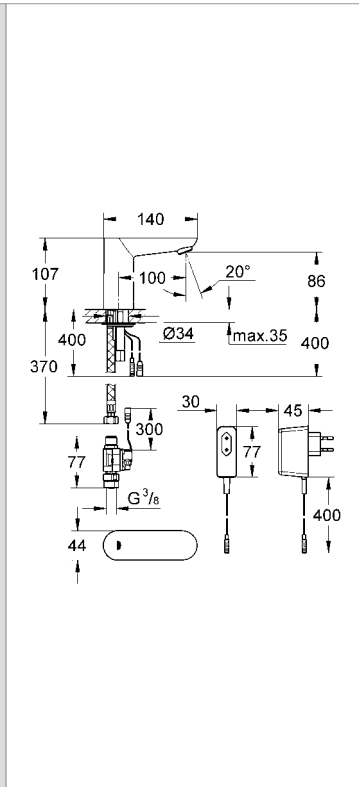

GROHE EUROECO COSMOPOLITAN E

Ref.No.	EAN code	Colour	Retail Guide Price (£)
36 269 000	4005176893179	chrome	314.69

Euroeco Cosmopolitan E
Infra-red electronic basin tap 1/2"
with plug transformer 100-230 V AC, 50-60 Hz, 6 V DC
monobloc installation
for 3/8" angle valve
rapid installation system
7 pre-set programs
with 24/72 hours autoflush
time or user dependent
with cleaning mode
safety stop after 60 sec.
additional functions by remote control 36 206 000:
adjustable flow time
adjustment reflection range by remote
activation of thermal disinfection for 3, 5 or 11 min by hand
mousseur 5.7 l/min
for cold or premixed water
flexible connection hose
non-return valve
solenoid connection including dirt strainer
CE approved
GROHE EcoJoy® technology for less water
and perfect flow
GROHE StarLight® chrome finish
min. recommended pressure 1.0 bar

36 271 000	4005176893193	chrome	304.20