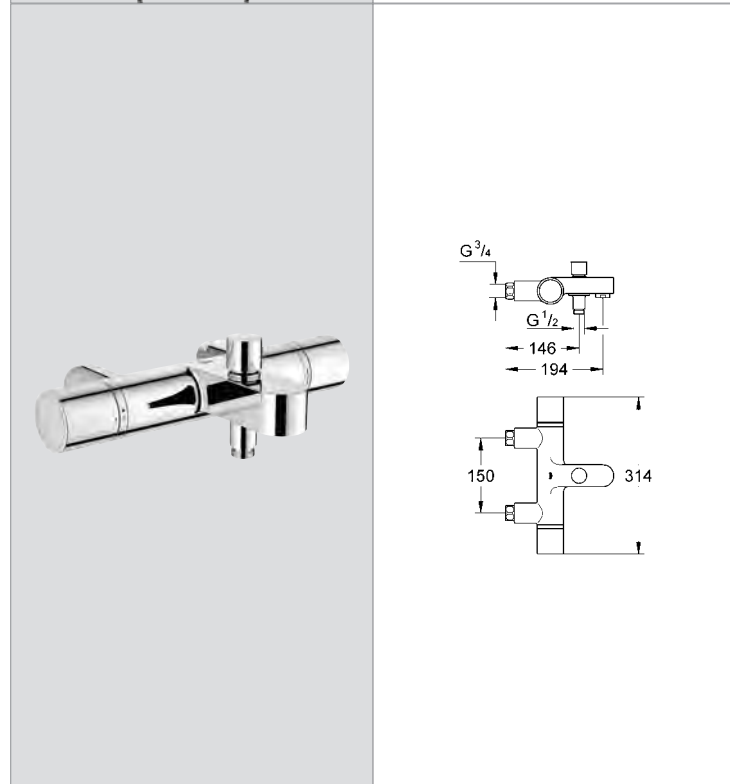

34 448 000	4005176919183	chrome	314.69

Grotherm 1000 Cosmopolitan Thermostatic bath/shower mixer 3/4"
GROHE TurboStat® compact cartridge with wax thermoelement
GROHE SafeStop Plus, removable max. temperature stop at 46° C
chromed scale rings
integrated mixed water shut off
automatic diverter: bath/shower
shower bottom outlet 1/2"
built-in non return valve
dirt strainers
protected against backflow
GROHE StarLight® chrome finish
without connection unions
max. pressure differential 5:1
recommended pressure 0.1 - 1.0 bar