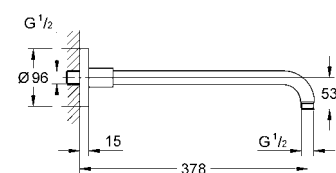

28 982 000 4005176829987 chrome 113.29

Rainshower®
Shower arm 378 mm
connection thread 1/2"
GROHE StarLight® chrome finish