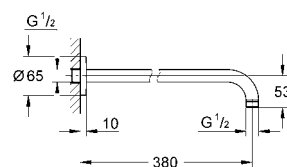

28 361 000 4005176295157 chrome 100.18

Rainshower®
Shower arm, 380 mm
connection thread 1/2"
can be used for all Rainshower head
showers except Rainshower Jumbo
GROHE StarLight® chrome finish
with circle escutcheon