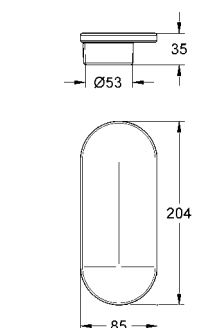

40 391 000 4005176847202 chrome 61.71

Veris
Soap dish
satin glass
for combination with holder 40 376