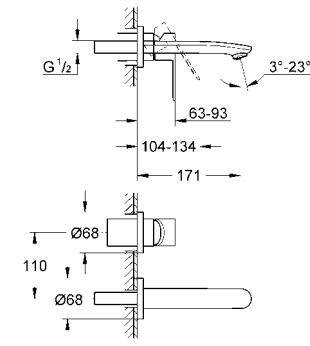

19 571 002 4005176886973 **chrome** **195.81**

Eurostyle Cosmopolitan 2-hole basin mixer
wall mounted
without concealed body
set for final installation for 32 635 000
GROHE StarLight® chrome finish
metal escutcheon
GROHE AquaGuide NEW
centre distance 150 mm
projection 170 mm