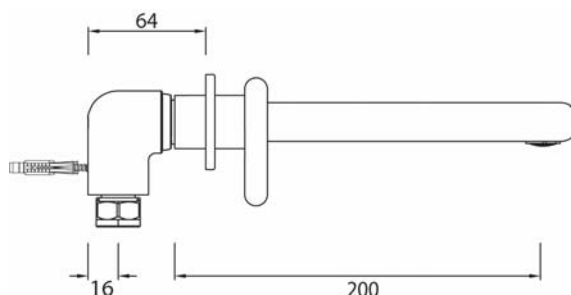

PIVOT Wall Mounted Basin Mixer

Product Specification

Product Code: PIV WMBAS C
Finish: Chrome plated
Product Type: Contemporary
Construction: Bodies are of all brass construction and is designed to conform to BS EN 200
Valve Type: ½" CD Valves ¼ Turn
Supply: Suitable for all plumbing systems.
Inlet: 15mm Compression
Working Pressures: Min 0.2 Bar Max 5.0 Bar

Additional Information

- Chrome plated to BS EN 248.
- Supplied with metal handles.

Technical Advice: For further information please call 0844 7016273 or email customer@bristan.com.

Guarantee: 5 years covering manufacturing faults.