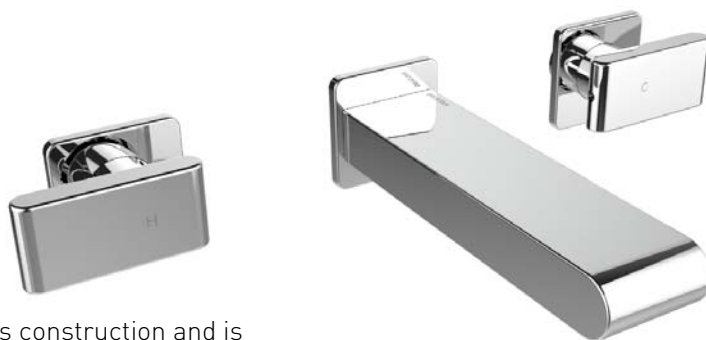

PIVOT Wall Mounted Basin Mixer

Product Specification

Product Code: PIV WMBAS C
Finish: Chrome plated
Product Type: Contemporary
Construction: Bodies are of all brass construction and is designed to conform to BS EN 200
Valve Type: ½" CD Valves ¼ Turn
Supply: Suitable for all plumbing systems.
Inlet: 15mm Compression
Working Pressures: Min 0.2 Bar Max 5.0 Bar

Additional Information

- Chrome plated to BS EN 248.
- Supplied with metal handles.

Technical Advice: For further information please call 0844 7016273 or email customer@bristan.com.

Guarantee: 5 years covering manufacturing faults.