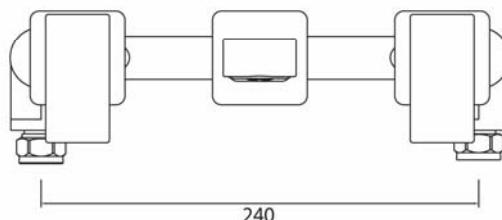

Technical Advice: For further information please call 0844 7016273 or email customer@bristan.com.

Guarantee: 5 years covering manufacturing faults.

Flow Rates (litres per minute)

System Pressure	0.2 bar	0.4 bar	0.5 bar	1.0 bar	2.0 bar	3.0 bar	4.0 bar
PIV WMBAS C (mixed)	10.5	15.6	17.1	25.1	35.2	42.7	49.3