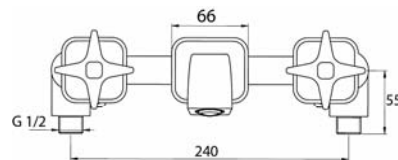

### Product Specification

Product Code:	GLR WMBAS C
Finish:	Chrome plated
Product Type:	Contemporary
Construction:	Bodies are of all brass construction and is designed to conform to BS EN 200
Valve Type:	½" CD Valve ¼ Turn
Supply:	Suitable for all plumbing systems
Inlet:	15mm Compression Threaded Tail
Working Pressures:	Min 0.2 Bar Max 5.0 Bar