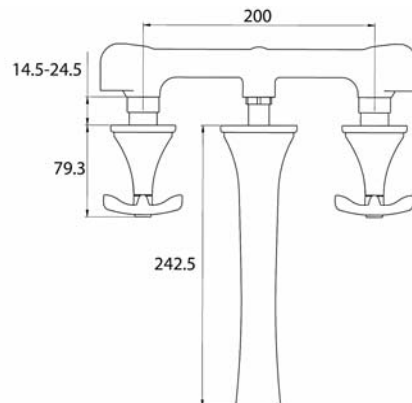

### Product Specification

Product Code:	GLR WMBAS C
Finish:	Chrome plated
Product Type:	Contemporary
Construction:	Bodies are of all brass construction and is designed to conform to BS EN 200
Valve Type:	½" CD Valve ¼ Turn
Supply:	Suitable for all plumbing systems
Inlet:	15mm Compression Threaded Tail
Working Pressures:	Min 0.2 Bar Max 5.0 Bar