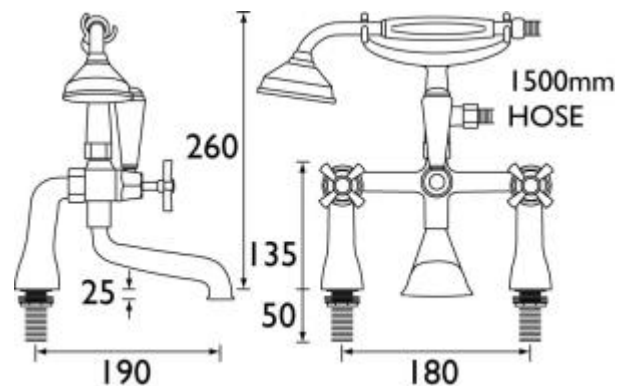

TECHNICAL DATA SHEET

ART DECO

ART DECO BATH SHOWER MIXER

Product Specification

Product Code:	D BSM C CD
Finish:	Chrome
Product Type:	Traditional
Construction:	Body is of brass construction and is designed to conform to BS EN 200
Valve Type:	¾" ¼ turn ceramic disc valves
Supply:	Suitable for all plumbing systems
Inlet Connections:	¾" BSP
Water Pressure:	Min. 0.2 bar, Max. 8.0 bar
Dimensions for Fitting:	180mm inlet centres

© Bristan Group 2009

Additional Information

- Supplied with 1.5m hose and single function handset.
- Supplied with metal handles
- Chrome plated to BS EN 248

Technical Advice: For further information please call 0844 7016273 or email customer care@bristan.com.
Guarantee: 5 years covering manufacturing faults.

Flow Rates (litres per minute)

System Pressure	0.2bar	0.5bar	1bar	2bar	3bar	5bar
Bath fill	31.0	51.4	72.7	102.9	126.0	162.6
Handset	4.9	8.5	12.5	19.0	23.2	30.0