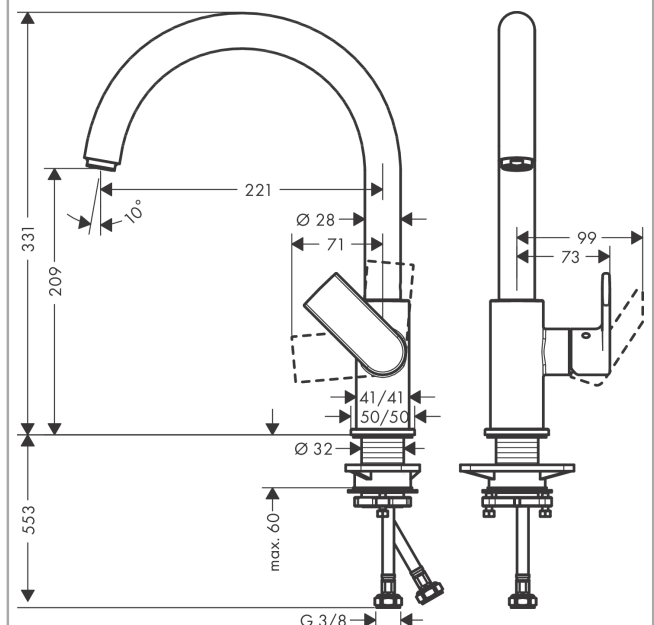

Vernis Shape M35

Single lever kitchen mixer 210 with swivel spout

Surfaces: **matt black** Art. no. : **71871670**

Description

product features

- ComfortZone 210 provides space for greater freedom of movement
- Swivel spout can be adjusted in 2 steps 120° or 360°
- normal spray
- Maximum flow rate (at 3 bar): 11.1 l/min
- Operating pressure: min. 1 bar/max. 10 bar
- ceramic cartridge
- 3/8" hose connections
- WRAS 2101016

Article Details

Price excl. VAT

£ 272.85

Technology

Certificates

Product image

Scale drawing

Vernis Shape M35
Single lever kitchen mixer 210 with swivel spout
 Surfaces: **matt black** Art. no. : **71871670**

Flowchart