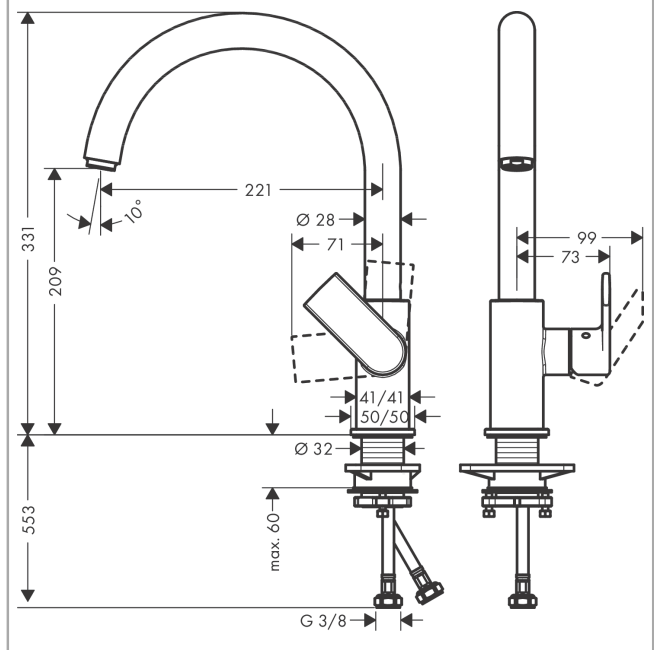

Vernis Shape M35
Single lever kitchen mixer 210 with swivel spout
 Surfaces: **chrome** Art. no. : **71871000**

Description

product features

- ComfortZone 210 provides space for greater freedom of movement
- Swivel spout can be adjusted in 2 steps 120° or 360°
- normal spray
- Maximum flow rate (at 3 bar): 11.1 l/min
- Operating pressure: min. 1 bar/max. 10 bar
- ceramic cartridge
- 3/8" hose connections
- WRAS 2101016

Article Details

Price excl. VAT

£ 181.67

Technology

Certificates

kiwa

Product image

Scale drawing

Flowchart

Vernis Shape M35
Single lever kitchen mixer 210 with swivel spout
 Surfaces: **chrome** Art. no. : **71871000**

Exploded Drawing

Year of production: >04/21

Vernis Shape M35
Single lever kitchen mixer 210 with swivel spout
 Surfaces: **chrome** Art. no. : **71871000**

Spare part list

Year of production: >04/21

Pos.	Description	Art. no.	Price	PU
1	spout cpl.	93880000	-	1
2	aerator M24x1	93881000	-	1
3	sealing set	93689000	-	1
4	handle	93695000	-	1
5	screw cover	96338000	-	1
6	flange	93692000	-	1
7	nut	93693000	-	1
8	cartridge, assy	97685000	-	1
9	locking screw for handle	95140000	-	1
10	seal	98865000	-	1
11	escutcheon	93954000	-	1
12	seal	93687000	-	1
13	support	97523000	-	1
14	fixing set (Ø 32)	13961000	-	1
15	connection hose 600 mm M8x0,75 G3/8	96510000	-	1
16	O-ring 6,6x1,6	93019000	-	1