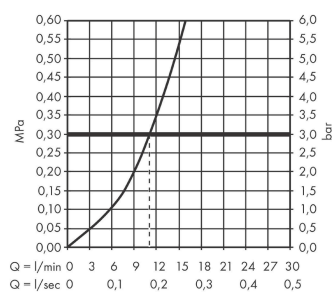

Vernis Shape M35
Single lever kitchen mixer 210 with swivel spout
Surfaces: **chrome** Art. no. : **71871000**

Description

product features

- ComfortZone 210 provides space for greater freedom of movement
- Swivel spout can be adjusted in 2 steps 120° or 360°
- normal spray
- Maximum flow rate (at 3 bar): 11.1 l/min
- Operating pressure: min. 1 bar/max. 10 bar
- ceramic cartridge
- 3/8" hose connections
- WRAS 2101016

Article Details

Price excl. VAT

£ 181.67

Technology

Certificates

kiwa

Product image

Scale drawing

Flowchart