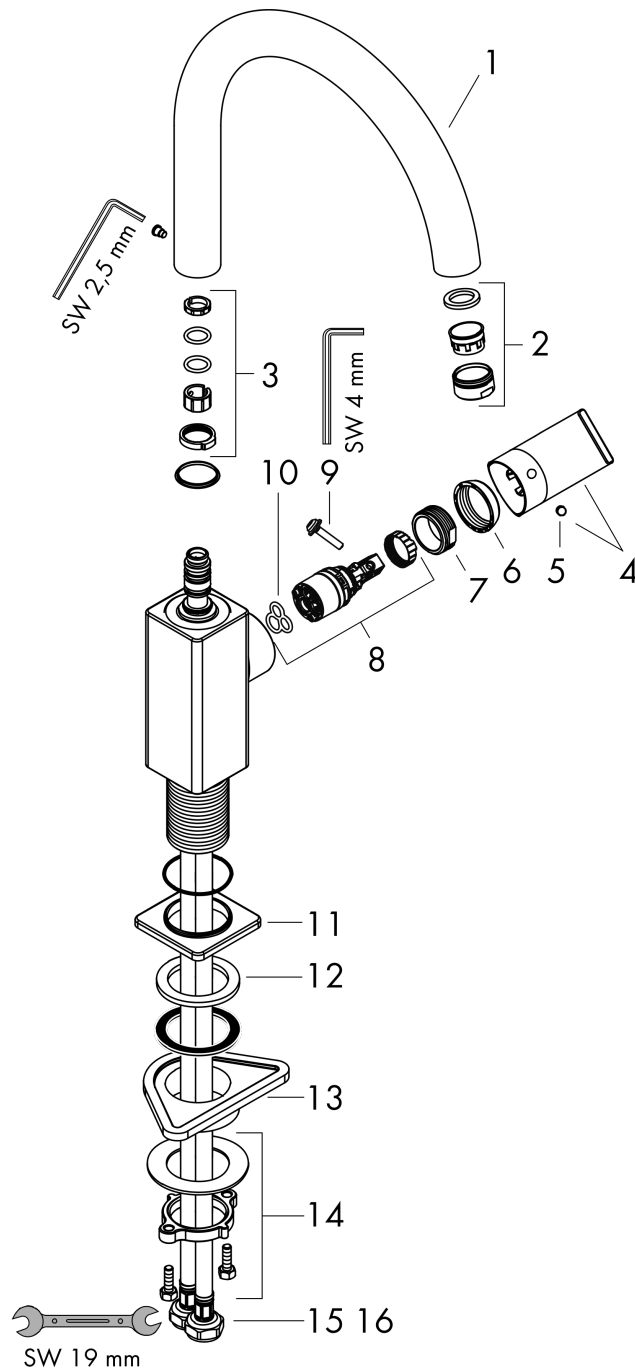

Vernis Shape M35
Single lever kitchen mixer 210 with swivel spout
 Surfaces: **chrome** Art. no. : **71871000**

Description

product features

- ComfortZone 210 provides space for greater freedom of movement
- Swivel spout can be adjusted in 2 steps 120° or 360°
- normal spray
- Maximum flow rate (at 3 bar): 11.1 l/min
- Operating pressure: min. 1 bar/max. 10 bar
- ceramic cartridge
- 3/8" hose connections
- WRAS 2101016

Flowchart

Vernis Shape M35
Single lever kitchen mixer 210 with swivel spout
 Surfaces: **chrome** Art. no. : **71871000**

Exploded Drawing

Year of production: >04/21

Vernis Shape M35
Single lever kitchen mixer 210 with swivel spout
 Surfaces: **chrome** Art. no. : **71871000**

Spare part list

Year of production: >04/21

Pos.	Description	Art. no.	Price	PU
1	spout cpl.	93880000	-	1
2	aerator M24x1	93881000	-	1
3	sealing set	93689000	-	1
4	handle	93695000	-	1
5	screw cover	96338000	-	1
6	flange	93692000	-	1
7	nut	93693000	-	1
8	cartridge, assy	97685000	-	1
9	locking screw for handle	95140000	-	1
10	seal	98865000	-	1
11	escutcheon	93954000	-	1
12	seal	93687000	-	1
13	support	97523000	-	1
14	fixing set (Ø 32)	13961000	-	1
15	connection hose 600 mm M8x0,75 G3/8	96510000	-	1
16	O-ring 6,6x1,6	93019000	-	1