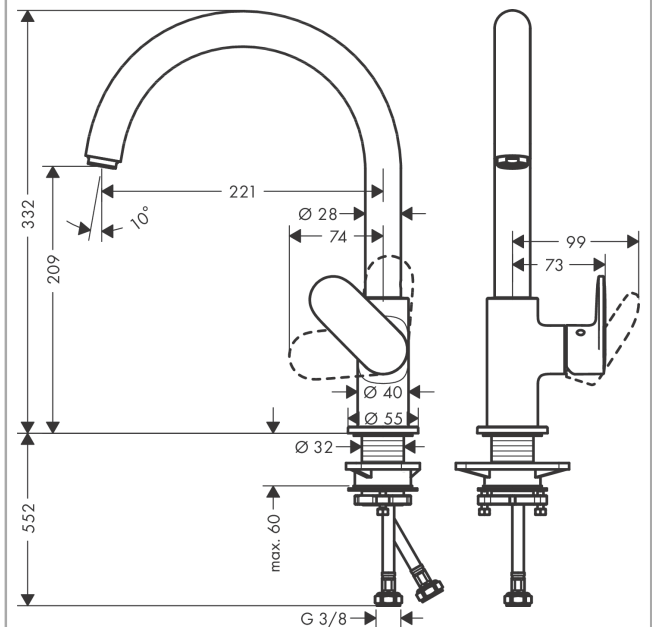

Vernis Blend M35
Single lever kitchen mixer 210 with swivel spout
 Surfaces: **chrome** Art. no. : **71870000**

Description

product features

- ComfortZone 210 provides space for greater freedom of movement
- Swivel spout can be adjusted in 2 steps 120° or 360°
- normal spray
- Maximum flow rate (at 3 bar): 11.1 l/min
- Operating pressure: min. 1 bar/max. 10 bar
- ceramic cartridge
- 3/8" hose connections
- WRAS 2101016

Article Details

Price excl. VAT

£ 152.50

Technology

Certificates

kiwa

Product image

Scale drawing

Flowchart

Vernis Blend M35
Single lever kitchen mixer 210 with swivel spout
 Surfaces: **chrome** Art. no. : **71870000**

Spare part list

Year of production: >04/21

Pos.	Description	Art. no.	Price	PU
1	spout cpl.	93880000	-	1
2	aerator M24x1	93881000	-	1
3	sealing set	93689000	-	1
4	handle	93691000	-	1
5	screw cover	96338000	-	1
6	flange	93692000	-	1
7	nut	93693000	-	1
8	cartridge, assy	97685000	-	1
9	locking screw for handle	95140000	-	1
10	seal	98865000	-	1
11	escutcheon	93946000	-	1
12	seal	93694000	-	1
13	support	97523000	-	1
14	fixing set (Ø 32)	13961000	-	1
15	connection hose 600 mm M8x0,75 G3/8	96510000	-	1
16	O-ring 7x1,5	98422000	-	1