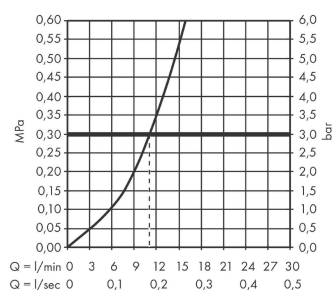

Vernis Blend M35
Single lever kitchen mixer 210 with swivel spout
Surfaces: **chrome** Art. no. : **71870000**

Description

product features

- ComfortZone 210 provides space for greater freedom of movement
- Swivel spout can be adjusted in 2 steps 120° or 360°
- normal spray
- Maximum flow rate (at 3 bar): 11.1 l/min
- Operating pressure: min. 1 bar/max. 10 bar
- ceramic cartridge
- 3/8" hose connections
- WRAS 2101016

Article Details

Price excl. VAT

£ 152.50

Technology

Certificates

kiwa

Product image

Scale drawing

Flowchart