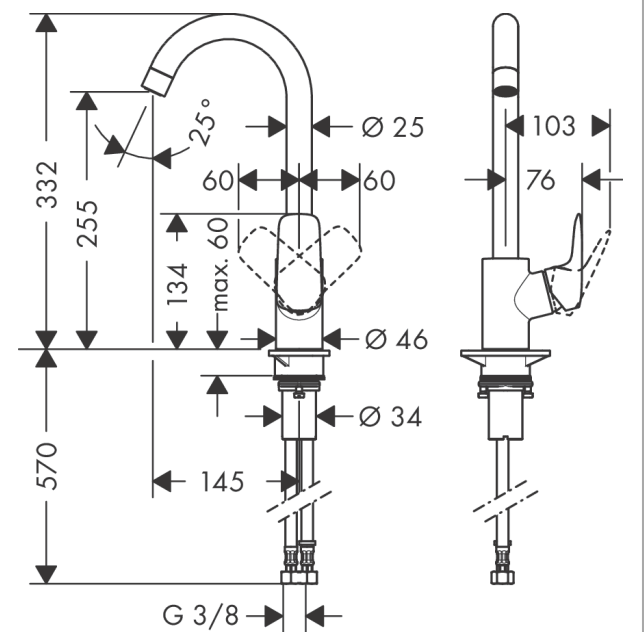

Logis M31
Single lever kitchen mixer 260, single spray mode
 Surfaces: **chrome** Art. no. : **71835000**

Description

product features

- handle can be positioned on the right or left
- ComfortZone 260 provides space for greater freedom of movement
- Swivel spout can be adjusted in 3 steps 110°, 150° or 360°
- normal spray
- Maximum flow rate (at 3 bar): 12 l/min
- Operating pressure: min. 1 bar/max. 10 bar
- ceramic cartridge
- 3/8" hose connections
- WRAS 1706024
- WRAS 1706024

Article Details

Price excl. VAT

£ 188.33

Technology

Certificates

kiwa

Product image

Scale drawing

Flowchart

Logis M31
Single lever kitchen mixer 260, single spray mode
 Surfaces: **chrome** Art. no. : **71835000**

Exploded Drawing

Year of production: >02/15

Logis M31

Single lever kitchen mixer 260, single spray mode

Surfaces: **chrome** Art. no. : **71835000**

Spare part list

Year of production: >02/15

Pos.	Description	Art. no.	Price	PU
1	spout cpl.	92223000	-	1
2	aerator M22x1 (15 l/min)	92368000	-	1
3	set of locating rings (110° / 150°)	98486000	-	1
4	sealing set	92646000	-	1
5	O-Ring 14x2,5	98189000	-	1
6	screw	97662000	-	1
7	axialring	97558000	-	1
8	handle	92224000	-	1
9	screw cover	96338000	-	1
10	flange	95498000	-	1
11	nut	97209000	-	1
12	O-Ring 32x2	98193000	-	1
13	cartridge, assy	92730000	-	1
14	locking screw for handle	95140000	-	1
15	seal	95008000	-	1
16	flat seal	98749000	-	1
17	support	97523000	-	1
18	fixing set (Ø 34)	95049000	-	1
19	lever collar	97548000	-	1
20	connection hose 600 mm M8x0,75 G3/8	96556000	-	1
21	O-ring 7x1,5	98422000	-	1