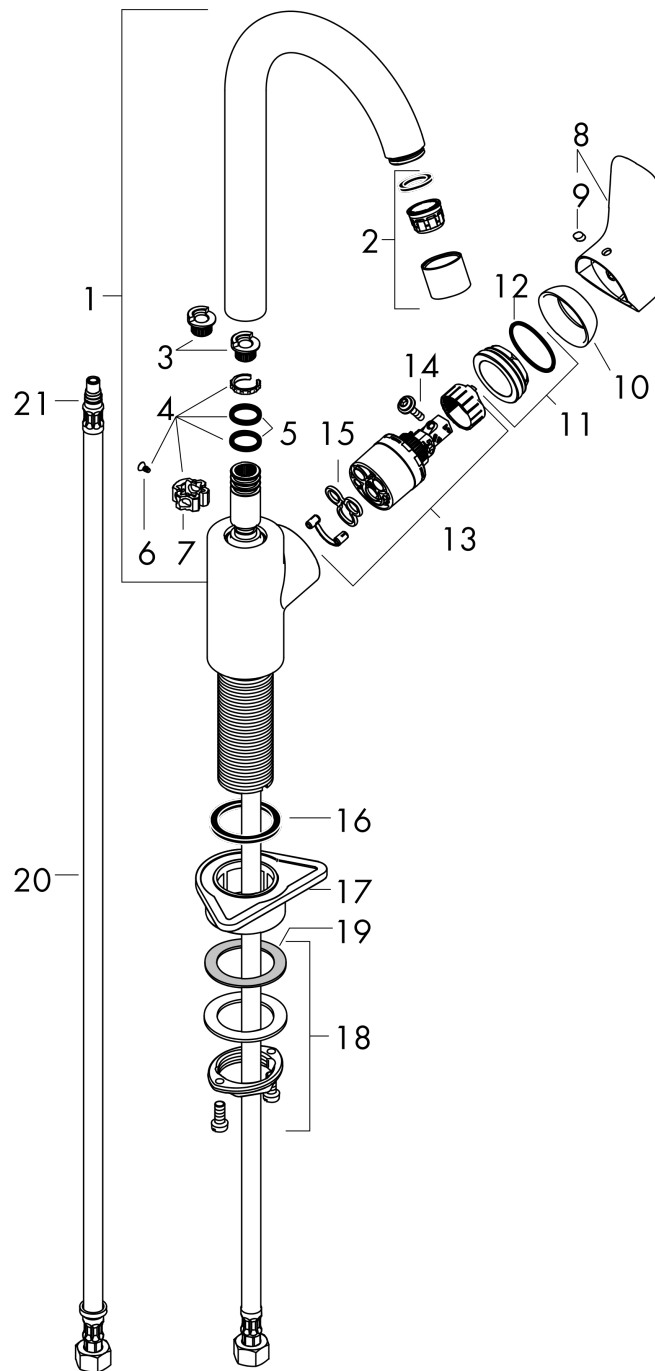

Logis M31
Single lever kitchen mixer 260, single spray mode
 Surfaces: **chrome** Art. no. : **71835000**

Description

product features

- handle can be positioned on the right or left
- ComfortZone 260 provides space for greater freedom of movement
- Swivel spout can be adjusted in 3 steps 110°, 150° or 360°
- normal spray
- Maximum flow rate (at 3 bar): 12 l/min
- Operating pressure: min. 1 bar/max. 10 bar
- ceramic cartridge
- 3/8" hose connections
- WRAS 1706024
- WRAS 1706024

Flowchart

Logis M31
Single lever kitchen mixer 260, single spray mode
 Surfaces: **chrome** Art. no. : **71835000**

Exploded Drawing

Year of production: >02/15

Logis M31

Single lever kitchen mixer 260, single spray mode

Surfaces: **chrome** Art. no. : **71835000**

Spare part list

Year of production: >02/15

Pos.	Description	Art. no.	Price	PU
1	spout cpl.	92223000	-	1
2	aerator M22x1 (15 l/min)	92368000	-	1
3	set of locating rings (110° / 150°)	98486000	-	1
4	sealing set	92646000	-	1
5	O-Ring 14x2,5	98189000	-	1
6	screw	97662000	-	1
7	axialring	97558000	-	1
8	handle	92224000	-	1
9	screw cover	96338000	-	1
10	flange	95498000	-	1
11	nut	97209000	-	1
12	O-Ring 32x2	98193000	-	1
13	cartridge, assy	92730000	-	1
14	locking screw for handle	95140000	-	1
15	seal	95008000	-	1
16	flat seal	98749000	-	1
17	support	97523000	-	1
18	fixing set (Ø 34)	95049000	-	1
19	lever collar	97548000	-	1
20	connection hose 600 mm M8x0,75 G3/8	96556000	-	1
21	O-ring 7x1,5	98422000	-	1