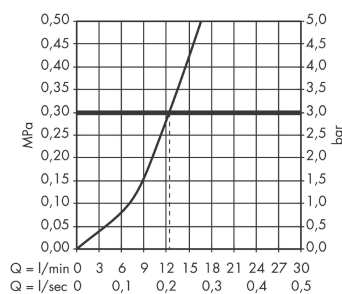

Logis M31
Single lever kitchen mixer 260, single spray mode
Surfaces: **chrome** Art. no. : **71835000**

Description

product features

- handle can be positioned on the right or left
- ComfortZone 260 provides space for greater freedom of movement
- Swivel spout can be adjusted in 3 steps 110°, 150° or 360°
- normal spray
- Maximum flow rate (at 3 bar): 12 l/min
- Operating pressure: min. 1 bar/max. 10 bar
- ceramic cartridge
- 3/8" hose connections
- WRAS 1706024
- WRAS 1706024

Article Details

Price excl. VAT

£ 188.33

Technology

Certificates

kiwa

Product image

Scale drawing

Flowchart