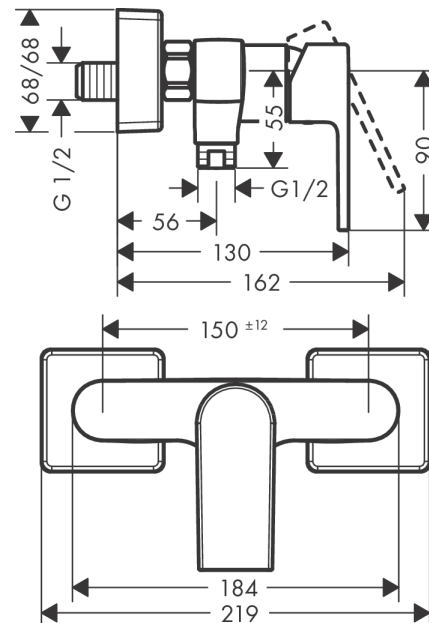

#### product features

- designed to run 1 function
- Maximum flow rate (at 3 bar): 31 l/min
- Flow rate of hand shower (at 3 bar): 15.2 l/min
- ceramic cartridge with Eco handle position for a reduced flowrate by up to 50%
- Maximum temperature can be adjusted on installation
- non-return valve
- hose connection 1/2"
- Connection type: S connections

### Scale drawing