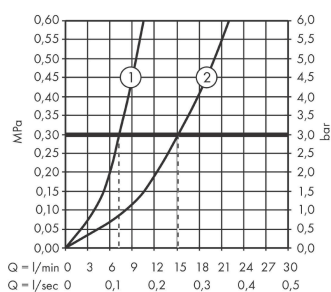

Flowchart

- ① Shower outlet 1B-resistance ECO
- ② Shower outlet with 1B-resistance