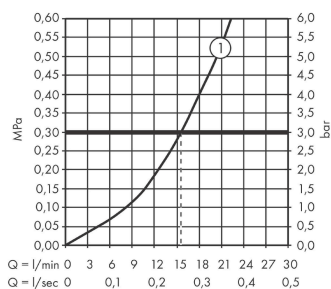

Vernis Shape
Single lever shower mixer for exposed installation
 Surfaces: **chrome** Art. no. : **71650000**

Description

product features

- designed to run 1 function
- Flow rate of hand shower (at 3 bar): 15.7 l/min
- ceramic cartridge
- Maximum temperature can be adjusted on installation
- non-return valve
- hose connection 1/2"
- Connection type: S connections
- Min. operating pressure: 1 bar
- Max. operating pressure: 10 bar

Article Details

Price excl. VAT

£ 99.86

Certificates

Product image

Scale drawing

Flowchart

Shower outlet with 1B-resistance