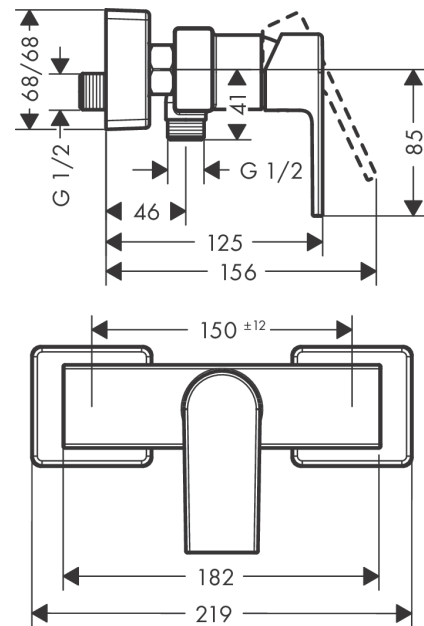

Vernis Shape
Single lever shower mixer for exposed installation
 Surfaces: **chrome** Art. no. : **71650000**

Description

product features

- designed to run 1 function
- Flow rate of hand shower (at 3 bar): 15.7 l/min
- ceramic cartridge
- Maximum temperature can be adjusted on installation
- non-return valve
- hose connection 1/2"
- Connection type: S connections
- Min. operating pressure: 1 bar
- Max. operating pressure: 10 bar

Article Details

Price excl. VAT

£ 99.86

Certificates

Product image

Scale drawing

Flowchart

Shower outlet with 1B-resistance

Vernis Shape
Single lever shower mixer for exposed installation
 Surfaces: **chrome** Art. no. : **71650000**

Exploded Drawing

Year of production: >05/24

Vernis Shape
Single lever shower mixer for exposed installation
 Surfaces: **chrome** Art. no. : **71650000**

Spare part list

Year of production: >05/24

Pos.	Description	Art. no.	Price	PU
1	handle	93719000	-	1
2	screw cover	96338000	-	1
3	flange	93716000	-	1
4	nut	93717000	-	1
5	cartridge, assy	92730000	-	1
6	locking screw for handle	95140000	-	1
7	seal	95008000	-	1
8	set of non return valves DW 15	94074000	-	1
9	connecting thread G½	93767000	-	1
10	O-ring 16x2	98133000	-	1
11	filter packing	96922000	-	1
12	escutcheon	93879000	-	1
13	set of S-unions (±12 mm)	94140000	-	1
14	noise reduction	96429000	-	1