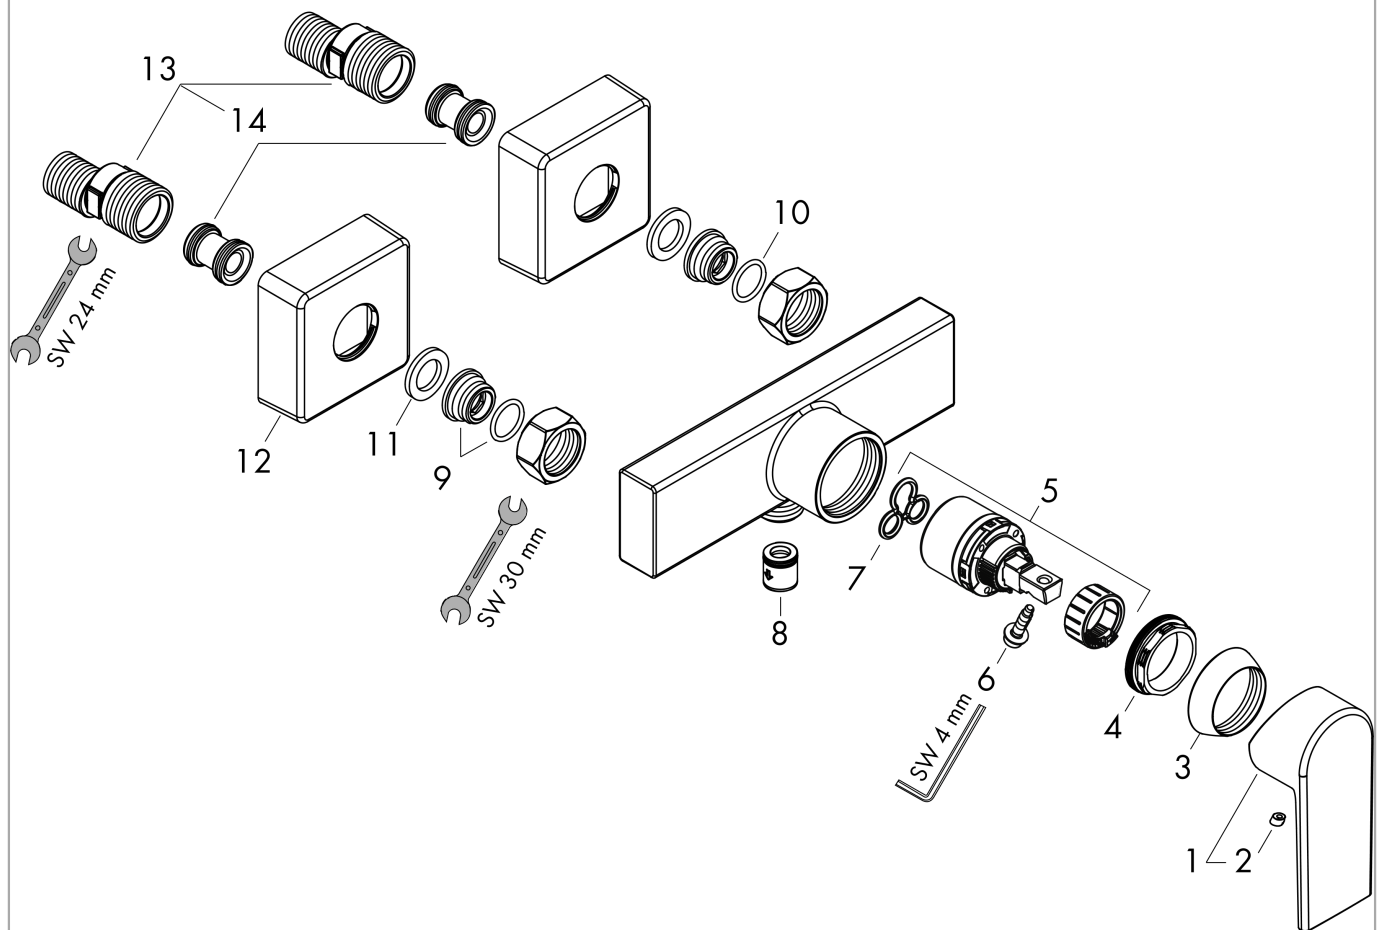

Vernis Shape
Single lever shower mixer for exposed installation
 Surfaces: **chrome** Art. no. : **71650000**

Description

product features

- designed to run 1 function
- Flow rate of hand shower (at 3 bar): 15.7 l/min
- ceramic cartridge
- Maximum temperature can be adjusted on installation
- non-return valve
- hose connection 1/2"
- Connection type: S connections
- Min. operating pressure: 1 bar
- Max. operating pressure: 10 bar

Article Details

Price excl. VAT

£ 99.86

Certificates

Product image

Scale drawing

Flowchart

Shower outlet with 1B-resistance

Vernis Shape
Single lever shower mixer for exposed installation
 Surfaces: **chrome** Art. no. : **71650000**

Exploded Drawing

Year of production: >05/24

Vernis Shape
Single lever shower mixer for exposed installation
 Surfaces: **chrome** Art. no. : **71650000**

Spare part list

Year of production: >05/24

Pos.	Description	Art. no.	Price	PU
1	handle	93719000	-	1
2	screw cover	96338000	-	1
3	flange	93716000	-	1
4	nut	93717000	-	1
5	cartridge, assy	92730000	-	1
6	locking screw for handle	95140000	-	1
7	seal	95008000	-	1
8	set of non return valves DW 15	94074000	-	1
9	connecting thread G½	93767000	-	1
10	O-ring 16x2	98133000	-	1
11	filter packing	96922000	-	1
12	escutcheon	93879000	-	1
13	set of S-unions (±12 mm)	94140000	-	1
14	noise reduction	96429000	-	1