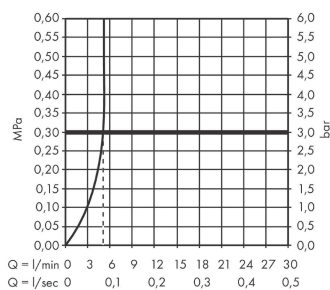

Vernis Blend
Single lever basin mixer 190 without waste set
 Surfaces: **chrome** Art. no. : **71582000**

Description

product features

- ComfortZone 190 provides space for greater freedom of movement
- spout 108 mm long
- spout height: 190 mm
- free-standing installation
- Spray pattern: normal spray
- spray direction can be adjusted to minimise splash back
- Maximum flow rate (at 3 bar): 5 l/min
- Min. operating pressure: 1 bar
- Max. operating pressure: 10 bar
- ceramic cartridge

Article Details

Price excl. VAT

£ 117.70

Technology

Certificates

Product image

Scale drawing

Flowchart