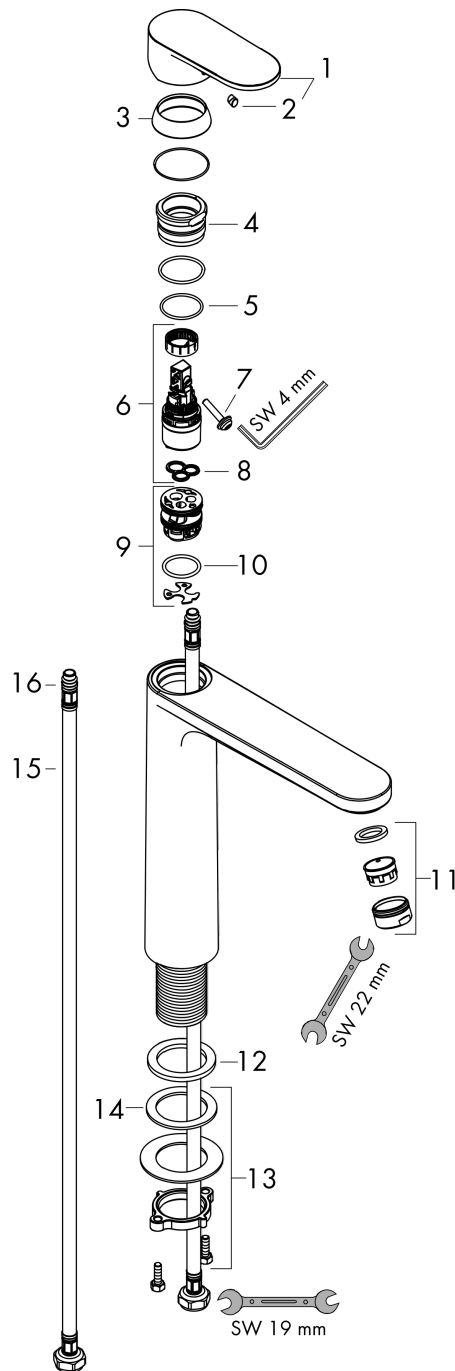

Vernis Blend
Single lever basin mixer 190 without waste set
 Surfaces: **chrome** Art. no. : **71582000**

Description

product features

- ComfortZone 190 provides space for greater freedom of movement
- spout 108 mm long
- spout height: 190 mm
- free-standing installation
- Spray pattern: normal spray
- spray direction can be adjusted to minimise splash back
- Maximum flow rate (at 3 bar): 5 l/min
- Min. operating pressure: 1 bar
- Max. operating pressure: 10 bar
- ceramic cartridge

Article Details

Price excl. VAT

£ 117.70

Technology

Certificates

Product image

Scale drawing

Flowchart

Vernis Blend
Single lever basin mixer 190 without waste set
 Surfaces: **chrome** Art. no. : **71582000**

Exploded Drawing

Year of production: >07/21

Vernis Blend

Single lever basin mixer 190 without waste set

Surfaces: **chrome** Art. no. : **71582000**

Spare part list

Year of production: >07/21

Pos.	Description	Art. no.	Price	PU
1	handle	93678000	-	1
2	screw cover	96338000	-	1
3	flange	93680000	-	1
4	nut	93681000	-	1
5	O-ring 24x1,5	98434000	-	1
6	cartridge, assy	97685000	-	1
7	locking screw for handle	95140000	-	1
8	seal	98865000	-	1
9	adapter for cartridge	98866000	-	1
10	O-ring 23x2	98398000	-	1
11	aerator swivelling M24x1 (5 l/min)	93834000	-	1
12	seal	93687000	-	1
13	fixing set (Ø 32)	13961000	-	1
14	lever collar	97548000	-	1
15	connection hose 600 mm M8x0,75 G3/8	96556000	-	1
16	O-ring 7x1,5	98422000	-	1
a	fixation extension 35 mm	13898000	-	1