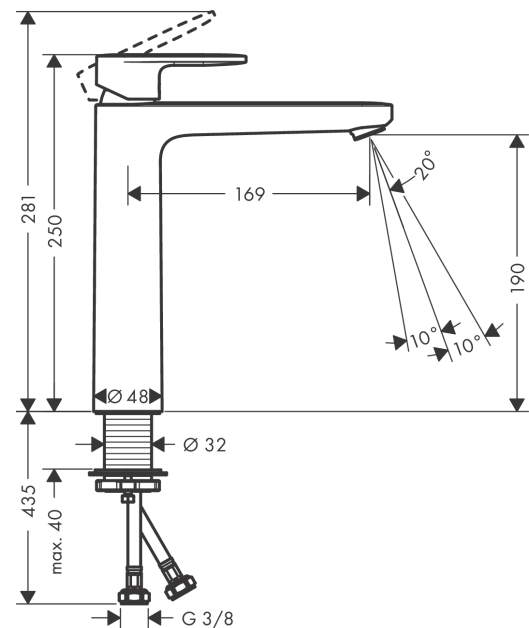

Vernis Blend
Single lever basin mixer 190 without waste set
 Surfaces: **chrome** Art. no. : **71582000**

Description

product features

- ComfortZone 190 provides space for greater freedom of movement
- spout 108 mm long
- spout height: 190 mm
- free-standing installation
- Spray pattern: normal spray
- spray direction can be adjusted to minimise splash back
- Maximum flow rate (at 3 bar): 5 l/min
- Min. operating pressure: 1 bar
- Max. operating pressure: 10 bar
- ceramic cartridge

Article Details

Price excl. VAT

£ 117.70

Technology

Certificates

Product image

Scale drawing

Flowchart

Vernis Blend
Single lever basin mixer 190 without waste set
 Surfaces: **chrome** Art. no. : **71582000**

Exploded Drawing

Year of production: >07/21

Vernis Blend

Single lever basin mixer 190 without waste set

Surfaces: **chrome** Art. no. : **71582000**

Spare part list

Year of production: >07/21

Pos.	Description	Art. no.	Price	PU
1	handle	93678000	-	1
2	screw cover	96338000	-	1
3	flange	93680000	-	1
4	nut	93681000	-	1
5	O-ring 24x1,5	98434000	-	1
6	cartridge, assy	97685000	-	1
7	locking screw for handle	95140000	-	1
8	seal	98865000	-	1
9	adapter for cartridge	98866000	-	1
10	O-ring 23x2	98398000	-	1
11	aerator swivelling M24x1 (5 l/min)	93834000	-	1
12	seal	93687000	-	1
13	fixing set (Ø 32)	13961000	-	1
14	lever collar	97548000	-	1
15	connection hose 600 mm M8x0,75 G3/8	96556000	-	1
16	O-ring 7x1,5	98422000	-	1
a	fixation extension 35 mm	13898000	-	1