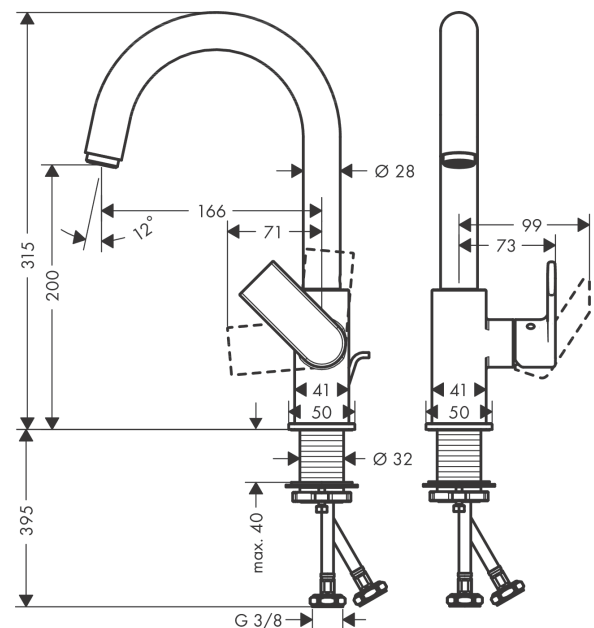

Scale drawing