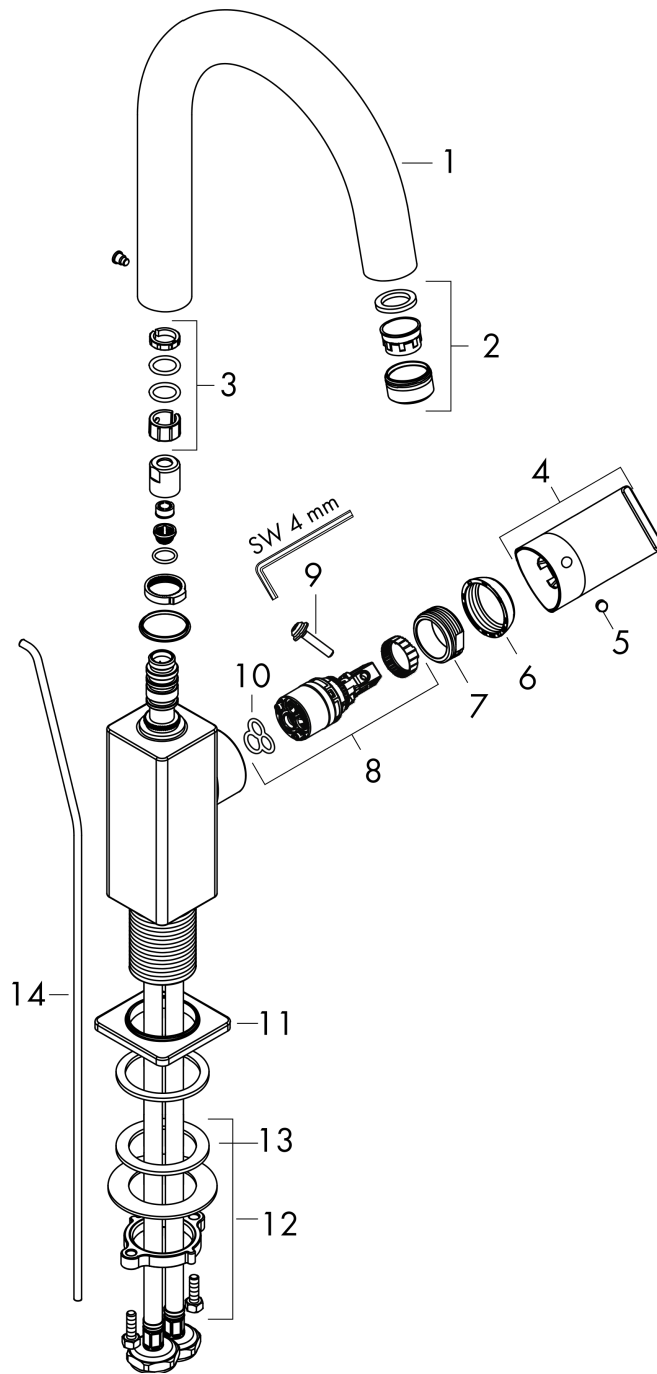

Vernis Shape

Single lever basin mixer with swivel spout and pop-up waste set

Surfaces: **chrome** Art. no. : **71564000**

Description

product features

- Consists of: single lever basin mixer, waste set
- ComfortZone 200 provides space for greater freedom of movement
- spout 166 mm long
- spout height: 200 mm
- free-standing installation
- Swivel spout 120°
- Spray pattern: laminar spray
- Maximum flow rate (at 3 bar): 5 l/min
- Min. operating pressure: 1 bar
- Max. operating pressure: 10 bar
- ceramic cartridge
- pop-up waste set 1¼"
- Material waste set: synthetic
- WRAS 2101016

Single lever basin mixer with swivel spout and pop-up waste set

Surfaces: **chrome** Art. no. : **71564000**

Flowchart

Vernis Shape
Single lever basin mixer with swivel spout and pop-up waste set
 Surfaces: **chrome** Art. no. : **71564000**

Exploded Drawing

Year of production: >04/21

Vernis Shape**Single lever basin mixer with swivel spout and pop-up waste set**Surfaces: **chrome** Art. no. : **71564000****Spare part list**

Year of production: >04/21

Pos.	Description	Art. no.	Price	PU
1	spout cpl.	93688000	-	1
2	aerator M24x1	92254000	-	1
3	sealing set	93689000	-	1
4	handle	93695000	-	1
5	screw cover	96338000	-	1
6	flange	93692000	-	1
7	nut	93693000	-	1
8	cartridge, assy	97685000	-	1
9	locking screw for handle	95140000	-	1
10	seal	98865000	-	1
11	escutcheon	93954000	-	1
12	seal	93694000	-	1
13	fixing set	96016000	-	1
14	pull rod	93683000	-	1
a	pop up waste	92168000	-	1