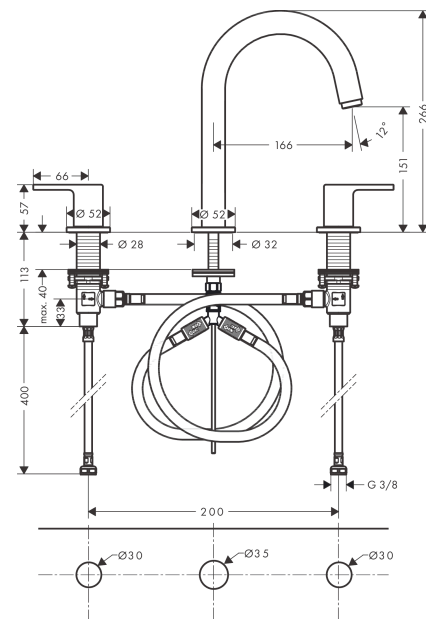

Vernis Shape
3-hole basin mixer with pop-up waste set
 Surfaces: **chrome** Art. no. : **71563000**

Description

product features

- Consists of: 3-hole basin mixer, waste set
- ComfortZone 150 provides space for greater freedom of movement
- spout 166 mm long
- spout height: 151 mm
- free-standing installation
- Spray pattern: laminar spray
- Maximum flow rate (at 3 bar): 5 l/min
- Min. operating pressure: 1 bar
- Max. operating pressure: 10 bar
- ceramic shut-off cartridges hot/cold 90°
- pop-up waste set 1¼"
- Material waste set: synthetic

Article Details

Price excl. VAT

£ 184.58

Technology

Certificates

kiwa

Product image

Scale drawing

Flowchart

Vernis Shape
3-hole basin mixer with pop-up waste set
 Surfaces: **chrome** Art. no. : **71563000**

Exploded Drawing

Year of production: >04/21

Vernis Shape**3-hole basin mixer with pop-up waste set**Surfaces: **chrome** Art. no. : **71563000****Spare part list**

Year of production: >04/21

Pos.	Description	Art. no.	Price	PU
1	spout cpl.	93685000	-	1
2	aerator M24x1 (5 l/min)	92372000	-	1
3	O-ring 7x1,5	98422000	-	1
4	seal	93699000	-	1
5	mounting kit	93763000	-	1
6	pull rod	93690000	-	1
7	handle for cold water	93703000	-	1
8	handle for hot water	93702000	-	1
9	handle fixing set	94184000	-	1
10	escutcheon for handle	93698000	-	1
11	shut off unit left closing	93838000	-	1
12	shut off unit right closing	93839000	-	1
13	null	92909000	-	1
14	lever collar	97548000	-	1
15	null	92914000	-	1
16	connection hose 450 mm M8x0,75 G3/8	97206000	-	1
a	pop up waste	92168000	-	1