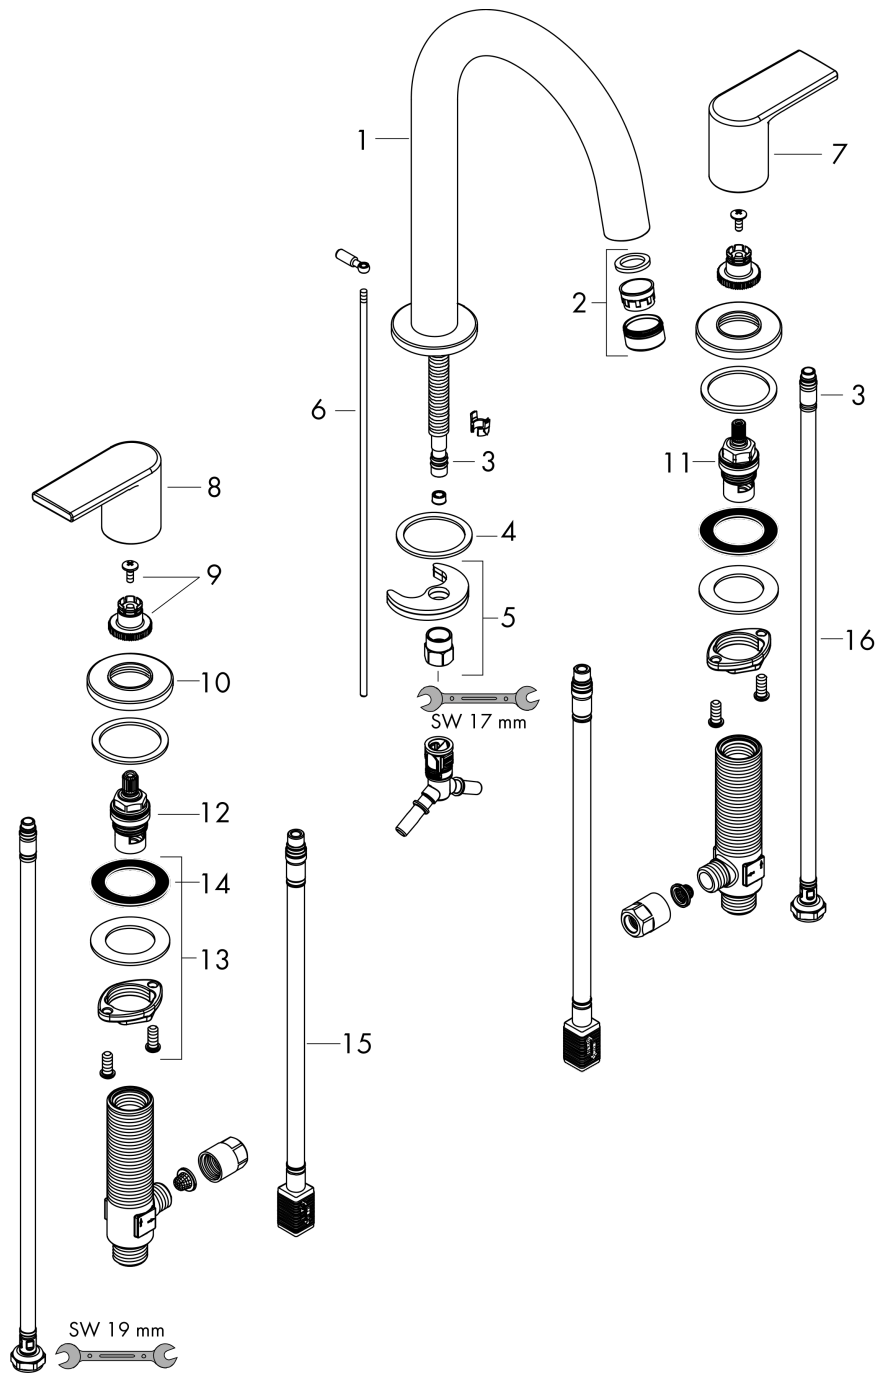

Vernis Shape
3-hole basin mixer with pop-up waste set
 Surfaces: **chrome** Art. no. : **71563000**

Description

product features

- Consists of: 3-hole basin mixer, waste set
- ComfortZone 150 provides space for greater freedom of movement
- spout 166 mm long
- spout height: 151 mm
- free-standing installation
- Spray pattern: laminar spray
- Maximum flow rate (at 3 bar): 5 l/min
- Min. operating pressure: 1 bar
- Max. operating pressure: 10 bar
- ceramic shut-off cartridges hot/cold 90°
- pop-up waste set 1¼"
- Material waste set: synthetic

Flowchart

Vernis Shape
3-hole basin mixer with pop-up waste set
 Surfaces: **chrome** Art. no. : **71563000**

Exploded Drawing

Year of production: >04/21

Vernis Shape**3-hole basin mixer with pop-up waste set**Surfaces: **chrome** Art. no. : **71563000****Spare part list**

Year of production: >04/21

Pos.	Description	Art. no.	Price	PU
1	spout cpl.	93685000	-	1
2	aerator M24x1 (5 l/min)	92372000	-	1
3	O-ring 7x1,5	98422000	-	1
4	seal	93699000	-	1
5	mounting kit	93763000	-	1
6	pull rod	93690000	-	1
7	handle for cold water	93703000	-	1
8	handle for hot water	93702000	-	1
9	handle fixing set	94184000	-	1
10	escutcheon for handle	93698000	-	1
11	shut off unit left closing	93838000	-	1
12	shut off unit right closing	93839000	-	1
13	null	92909000	-	1
14	lever collar	97548000	-	1
15	null	92914000	-	1
16	connection hose 450 mm M8x0,75 G3/8	97206000	-	1
a	pop up waste	92168000	-	1