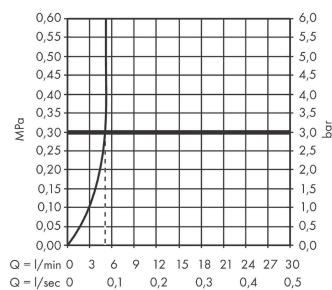

Vernis Shape
3-hole basin mixer with pop-up waste set
Surfaces: **chrome** Art. no. : **71563000**

Description

product features

- Consists of: 3-hole basin mixer, waste set
- ComfortZone 150 provides space for greater freedom of movement
- spout 166 mm long
- spout height: 151 mm
- free-standing installation
- Spray pattern: laminar spray
- Maximum flow rate (at 3 bar): 5 l/min
- Min. operating pressure: 1 bar
- Max. operating pressure: 10 bar
- ceramic shut-off cartridges hot/cold 90°
- pop-up waste set 1¼"
- Material waste set: synthetic

Article Details

Price excl. VAT

£ 184.58

Technology

Certificates

kiwa

Product image

Scale drawing

Flowchart