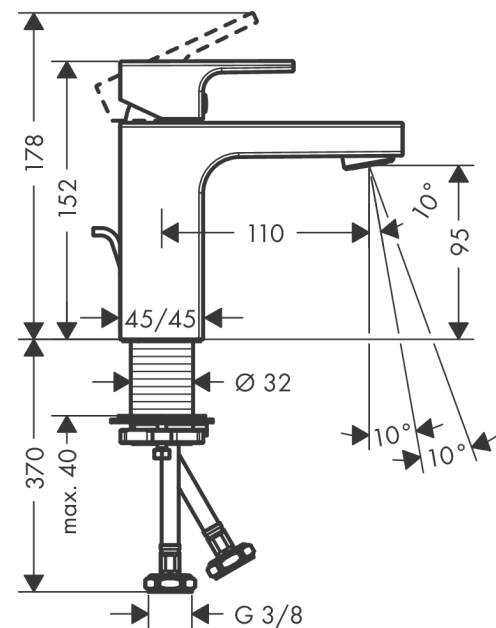

Vernis Shape

Single lever basin mixer 100 with pop-up waste set

Surfaces: **chrome** Art. no. : **71561000**

Description

product features

- Consists of: single lever basin mixer, waste set
- ComfortZone 100 provides space for greater freedom of movement
- free-standing installation
- spout 110 mm long
- Spray pattern: normal spray
- spray direction can be adjusted to minimise splash back
- Maximum flow rate (at 3 bar): 5 l/min
- Min. operating pressure: 1 bar
- Max. operating pressure: 10 bar
- ceramic cartridge
- with isolated water conduction - without contact with nickel and lead
- pop-up waste set 1¼"
- Material waste set: synthetic
- WRAS 2101057

Article Details

Price excl. VAT

£ 106.67

Technology

Certificates

Product image

Scale drawing

Vernis Shape
Single lever basin mixer 100 with pop-up waste set
 Surfaces: **chrome** Art. no. : **71561000**

Flowchart

Vernis Shape
Single lever basin mixer 100 with pop-up waste set
 Surfaces: **chrome** Art. no. : **71561000**

Exploded Drawing

Year of production: >04/21

Vernis Shape

Single lever basin mixer 100 with pop-up waste set

Surfaces: **chrome** Art. no. : **71561000**

Spare part list

Year of production: >04/21

Pos.	Description	Art. no.	Price	PU
1	handle	93684000	-	1
2	screw cover	96338000	-	1
3	flange	93680000	-	1
4	nut	93686000	-	1
5	cartridge, assy	97685000	-	1
6	locking screw for handle	95140000	-	1
7	seal	98865000	-	1
8	aerator swivelling M24x1 (5 l/min)	93834000	-	1
9	seal	93687000	-	1
10	fixing set (Ø 32)	13961000	-	1
11	lever collar	97548000	-	1
12	pull rod	93683000	-	1
a	pop up waste	92168000	-	1
b	fixation extension 35 mm	13898000	-	1