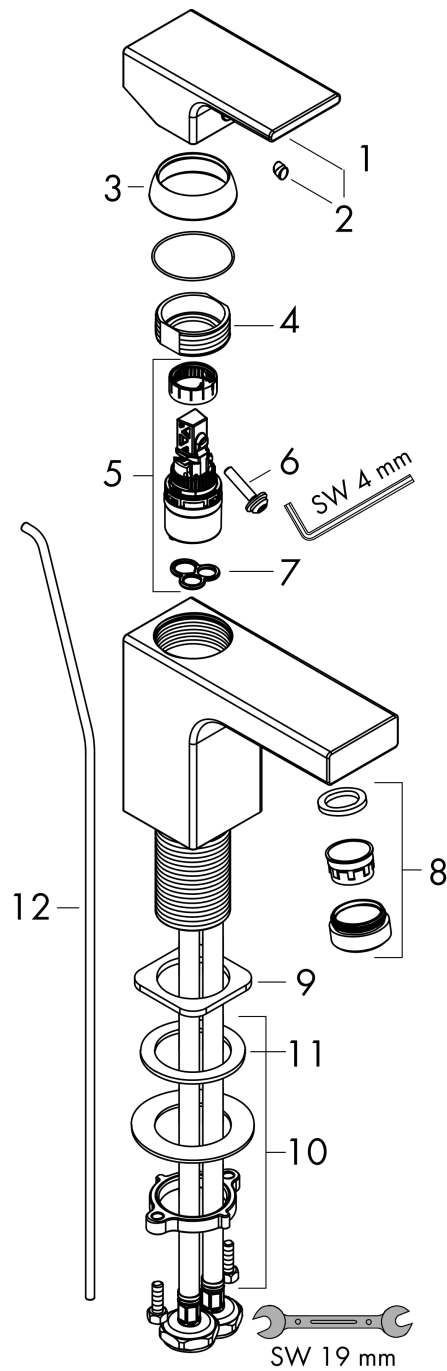

Vernis Shape

Single lever basin mixer 100 with pop-up waste set

Surfaces: **chrome** Art. no. : **71561000**

Description

product features

- Consists of: single lever basin mixer, waste set
- ComfortZone 100 provides space for greater freedom of movement
- free-standing installation
- spout 110 mm long
- Spray pattern: normal spray
- spray direction can be adjusted to minimise splash back
- Maximum flow rate (at 3 bar): 5 l/min
- Min. operating pressure: 1 bar
- Max. operating pressure: 10 bar
- ceramic cartridge
- with isolated water conduction - without contact with nickel and lead
- pop-up waste set 1¼"
- Material waste set: synthetic
- WRAS 2101057

Article Details

Price excl. VAT

£ 106.67

Technology

Certificates

Product image

Scale drawing

Vernis Shape
Single lever basin mixer 100 with pop-up waste set
 Surfaces: **chrome** Art. no. : **71561000**

Flowchart

Vernis Shape
Single lever basin mixer 100 with pop-up waste set
 Surfaces: **chrome** Art. no. : **71561000**

Exploded Drawing

Year of production: >04/21

Vernis Shape

Single lever basin mixer 100 with pop-up waste set

Surfaces: **chrome** Art. no. : **71561000**

Spare part list

Year of production: >04/21

Pos.	Description	Art. no.	Price	PU
1	handle	93684000	-	1
2	screw cover	96338000	-	1
3	flange	93680000	-	1
4	nut	93686000	-	1
5	cartridge, assy	97685000	-	1
6	locking screw for handle	95140000	-	1
7	seal	98865000	-	1
8	aerator swivelling M24x1 (5 l/min)	93834000	-	1
9	seal	93687000	-	1
10	fixing set (Ø 32)	13961000	-	1
11	lever collar	97548000	-	1
12	pull rod	93683000	-	1
a	pop up waste	92168000	-	1
b	fixation extension 35 mm	13898000	-	1