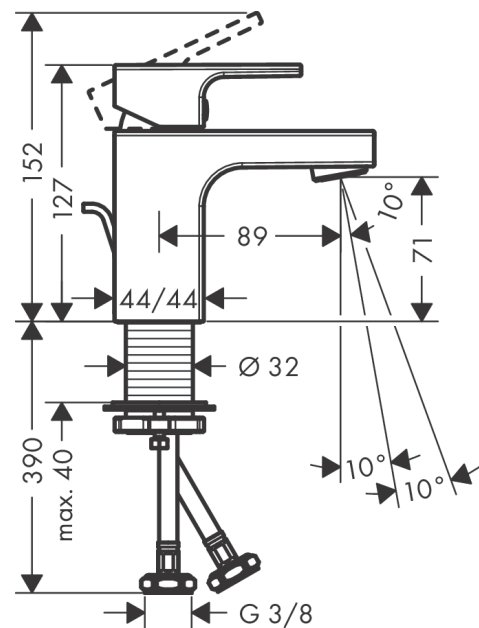

Vernis Shape

Single lever basin mixer 70 with pop-up waste set

Surfaces: **chrome** Art. no. : **71560000**

Description

product features

- Consists of: single lever basin mixer, waste set
- ComfortZone 70 provides space for greater freedom of movement
- free-standing installation
- spout 89 mm long
- Spray pattern: normal spray
- spray direction can be adjusted to minimise splash back
- Maximum flow rate (at 3 bar): 5 l/min
- Min. operating pressure: 1 bar
- Max. operating pressure: 10 bar
- ceramic cartridge
- with isolated water conduction - without contact with nickel and lead
- pop-up waste set 1¼"
- Material waste set: synthetic
- WRAS 2101057

Article Details

Price excl. VAT

£ 81.67

Technology

Certificates

Product image

Scale drawing

Vernis Shape
Single lever basin mixer 70 with pop-up waste set
 Surfaces: **chrome** Art. no. : **71560000**