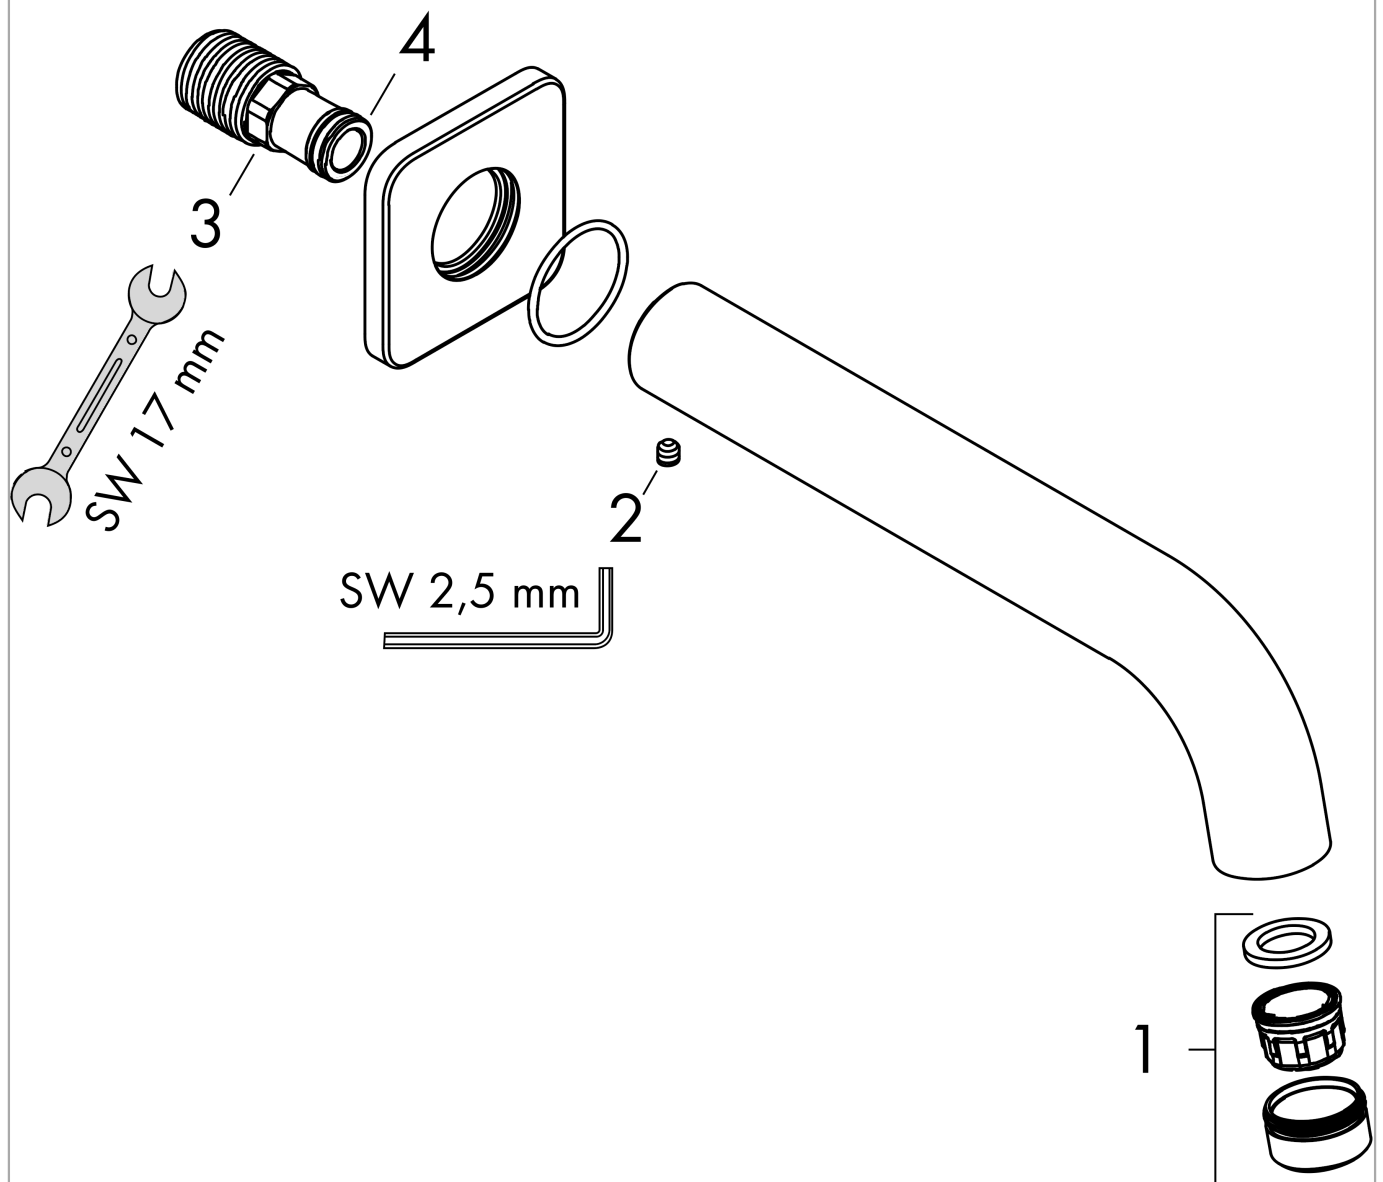

Vernis Shape

Bath spout

Surfaces: **matt black** Art. no. : **71460670**

Description

product features

- exposed design allows easy installation, all working parts are outside of the wall
- with escutcheon
- spout 204 mm long
- wall-mounted
- Maximum flow rate (at 3 bar): 21.7 l/min
- normal spray
- WRAS 2111011

The consumption was measured in combination with the appropriate fittings (thermostat/mixer/ in-wall valve) to reflect actual application in practice.

Vernis Shape

Bath spout

Surfaces: **matt black**

Art. no. : **71460670**

Exploded Drawing

Year of production: >04/21

Vernis Shape

Bath spout

Surfaces: **matt black** Art. no. : **71460670**

Spare part list

Year of production: >04/21

Pos.	Description	Art. no.	Price	PU
1	aerator M24x1 (38 l/min)	92513670	-	1
2	hollow set screw M5x5	98446000	-	1
3	connecting thread G½	93726000	-	1
4	O-ring 13x2	98128000	-	1