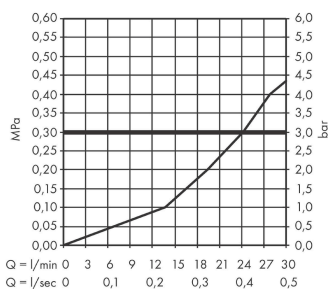

Vernis Shape

Bath spout

Surfaces: **matt black** Art. no. : **71460670**

Description

product features

- exposed design allows easy installation, all working parts are outside of the wall
- with escutcheon
- spout 204 mm long
- wall-mounted
- Maximum flow rate (at 3 bar): 21.7 l/min
- normal spray
- WRAS 2111011

Article Details

Price excl. VAT

£ 115.03

Technology

Certificates

Product image

Scale drawing

Flowchart

The consumption was measured in combination with the appropriate fittings (thermostat/mixer/ in-wall valve) to reflect actual application in practice.

Vernis Shape

Bath spout

Surfaces: **matt black**

Art. no. : **71460670**