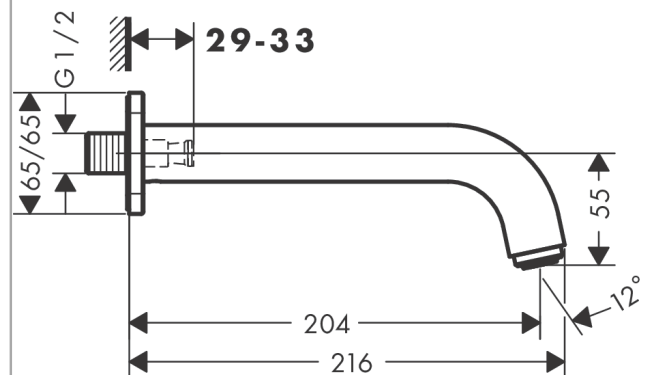

Vernis Shape

Bath spout

Surfaces: **matt black** Art. no. : **71460670**

Description

product features

- exposed design allows easy installation, all working parts are outside of the wall
- with escutcheon
- spout 204 mm long
- wall-mounted
- Maximum flow rate (at 3 bar): 21.7 l/min
- normal spray
- WRAS 2111011

Article Details

Price excl. VAT

£ 115.03

Technology

Certificates

Product image

Scale drawing

Flowchart

The consumption was measured in combination with the appropriate fittings (thermostat/mixer/ in-wall valve) to reflect actual application in practice.

Vernis Shape

Bath spout

Surfaces: **matt black**

Art. no. : **71460670**

Exploded Drawing

Year of production: >04/21

Vernis Shape

Bath spout

Surfaces: **matt black** Art. no. : **71460670**

Spare part list

Year of production: >04/21

Pos.	Description	Art. no.	Price	PU
1	aerator M24x1 (38 l/min)	92513670	-	1
2	hollow set screw M5x5	98446000	-	1
3	connecting thread G½	93726000	-	1
4	O-ring 13x2	98128000	-	1