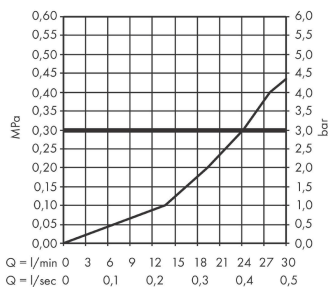

Vernis Shape

Bath spout

Surfaces: **chrome** Art. no. : **71460000**

Description

product features

- exposed design allows easy installation, all working parts are outside of the wall
- with escutcheon
- spout 204 mm long
- wall-mounted
- Maximum flow rate (at 3 bar): 21.7 l/min
- normal spray
- WRAS 2111011

Article Details

Price excl. VAT

£ 82.04

Technology

Certificates

kiwa

Product image

Scale drawing

Flowchart

The consumption was measured in combination with the appropriate fittings (thermostat/mixer/ in-wall valve) to reflect actual application in practice.

Vernis Shape

Bath spout

Surfaces: chrome Art. no. : 71460000