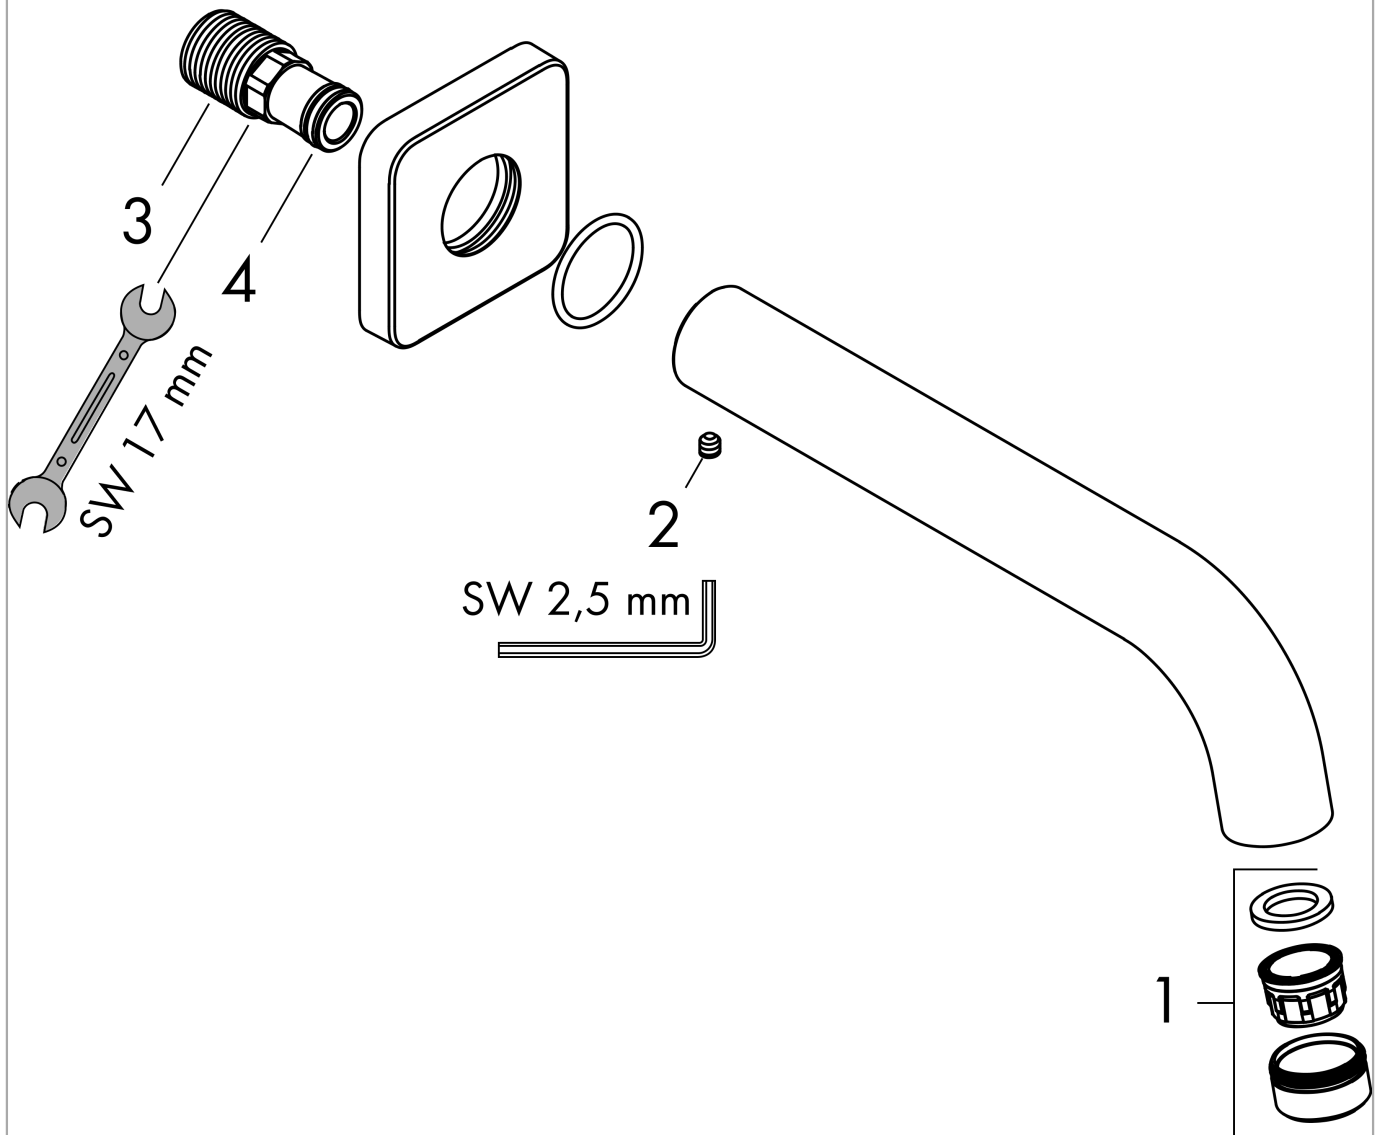

Vernis Shape

Bath spout

Surfaces: **chrome** Art. no. : **71460000**

Description

product features

- exposed design allows easy installation, all working parts are outside of the wall
- with escutcheon
- spout 204 mm long
- wall-mounted
- Maximum flow rate (at 3 bar): 21.7 l/min
- normal spray
- WRAS 2111011

Flowchart

The consumption was measured in combination with the appropriate fittings (thermostat/mixer/ in-wall valve) to reflect actual application in practice.

Vernis Shape

Bath spout

Surfaces: chrome Art. no. : 71460000

Exploded Drawing

Year of production: >04/21

Vernis Shape

Bath spout

Surfaces: **chrome** Art. no. : **71460000**

Spare part list

Year of production: >04/21

Pos.	Description	Art. no.	Price	PU
1	aerator M24x1 (38 l/min)	92513000	-	1
2	hollow set screw M5x5	98446000	-	1
3	connecting thread G½	93726000	-	1
4	O-ring 13x2	98128000	-	1