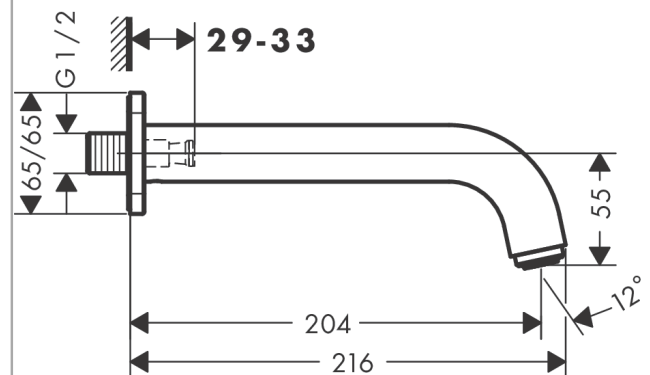

Vernis Shape

Bath spout

Surfaces: **chrome** Art. no. : **71460000**

Description

product features

- exposed design allows easy installation, all working parts are outside of the wall
- with escutcheon
- spout 204 mm long
- wall-mounted
- Maximum flow rate (at 3 bar): 21.7 l/min
- normal spray
- WRAS 2111011

Article Details

Price excl. VAT

£ 82.04

Technology

Certificates

kiwa

Product image

Scale drawing

Flowchart

The consumption was measured in combination with the appropriate fittings (thermostat/mixer/ in-wall valve) to reflect actual application in practice.

Vernis Shape

Bath spout

Surfaces: chrome Art. no. : 71460000

Exploded Drawing

Year of production: >04/21

Vernis Shape

Bath spout

Surfaces: **chrome** Art. no. : **71460000**

Spare part list

Year of production: >04/21

Pos.	Description	Art. no.	Price	PU
1	aerator M24x1 (38 l/min)	92513000	-	1
2	hollow set screw M5x5	98446000	-	1
3	connecting thread G½	93726000	-	1
4	O-ring 13x2	98128000	-	1