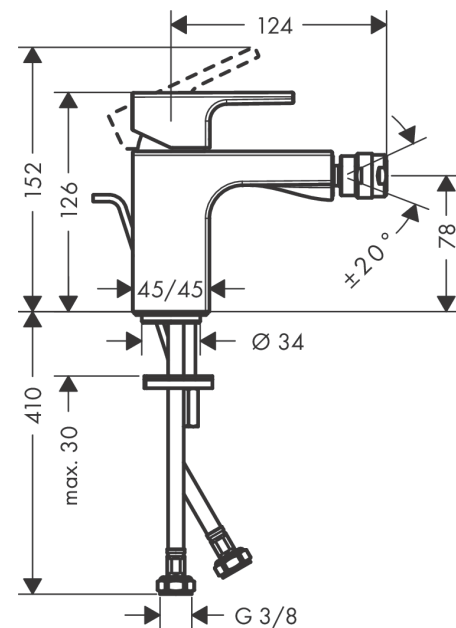

### Single lever bidet mixer with metal pop-up waste set

Surfaces: **matt black** Art. no. : **71219670**

##### product features

- Consists of: single lever bidet mixer, waste set
- spout 124 mm long
- with fixed spout
- swivel joint enables directional spray
- Spray pattern: normal spray
- Maximum flow rate (at 3 bar): 4.8 l/min
- Min. operating pressure: 1 bar
- Max. operating pressure: 10 bar
- ceramic cartridge
- pop-up waste set 1¼"
- Material waste set: metal
- ¾" hose connections

#### Scale drawing