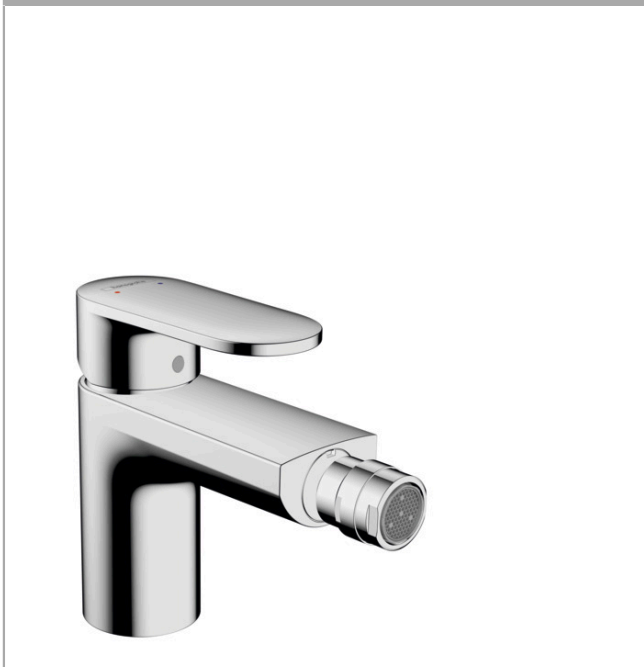

Vernis Blend

Single lever bidet mixer with metal pop-up waste set

Surfaces: **chrome** Art. no. : **71218000**

Description

product features

- Consists of: single lever bidet mixer, waste set
- spout 127 mm long
- with fixed spout
- swivel joint enables directional spray
- Spray pattern: normal spray
- ceramic cartridge
- pop-up waste set 1¼"
- Material waste set: metal
- ¾" hose connections

Article Details

Price excl. VAT

£ 85.60

Technology

Product image

Scale drawing

Flowchart