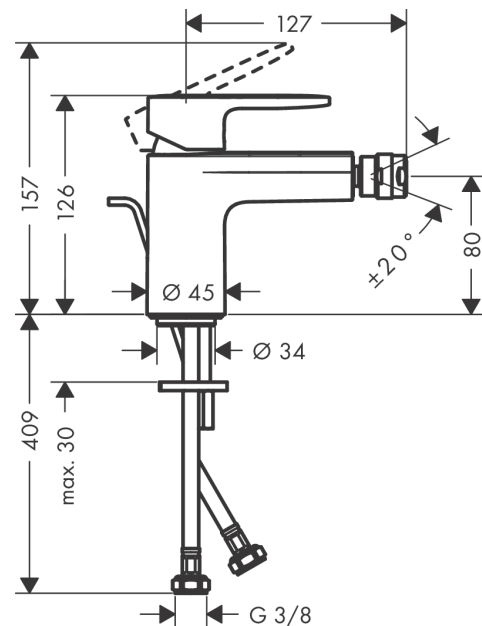

Vernis Blend

Single lever bidet mixer with metal pop-up waste set

Surfaces: **chrome** Art. no. : **71218000**

Description

product features

- Consists of: single lever bidet mixer, waste set
- spout 127 mm long
- with fixed spout
- swivel joint enables directional spray
- Spray pattern: normal spray
- ceramic cartridge
- pop-up waste set 1¼"
- Material waste set: metal
- ¾" hose connections

Article Details

Price excl. VAT

£ 85.60

Technology

Product image

Scale drawing

Flowchart