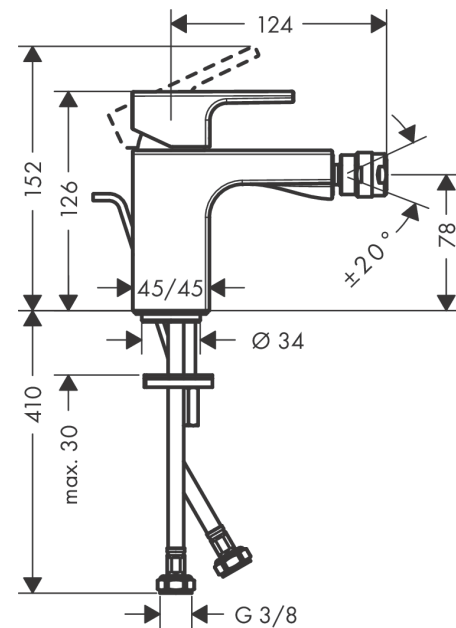

**Vernis Shape**  
**Single lever bidet mixer with pop-up waste set**  
 Surfaces:  **matt black**    Art. no. :  **71211670**

### Description

**product features**

- Consists of: single lever bidet mixer, waste set
- spout 124 mm long
- with fixed spout
- swivel joint enables directional spray
- Spray pattern: normal spray
- Maximum flow rate (at 3 bar): 4.8 l/min
- Min. operating pressure: 1 bar
- Max. operating pressure: 10 bar
- ceramic cartridge
- pop-up waste set 1¼"
- Material waste set: synthetic
- ¾" hose connections
- WRAS 2101015

### Scale drawing

**Vernis Shape**

**Single lever bidet mixer with pop-up waste set**

Surfaces: **matt black** Art. no. : **71211670**

**Flowchart**

**Vernis Shape**  
**Single lever bidet mixer with pop-up waste set**  
 Surfaces: **matt black** Art. no. : **71211670**

#### Spare part list

Year of production: >04/21

Pos.	Description	Art. no.	Price	PU
1	handle	93684670	-	1
2	screw cover	96338000	-	1
3	flange	93680670	-	1
4	nut	93681000	-	1
5	cartridge, assy	97685000	-	1
6	locking screw for handle	95140000	-	1
7	seal	98865000	-	1
8	ball joint	96050670	-	1
9	aerator M24x1 (5 l/min)	13185670	-	1
10	seal Ø 42	98722000	-	1
11	fixing set	96016000	-	1
12	pull rod	93683670	-	1
a	pop up waste	94139670	-	1