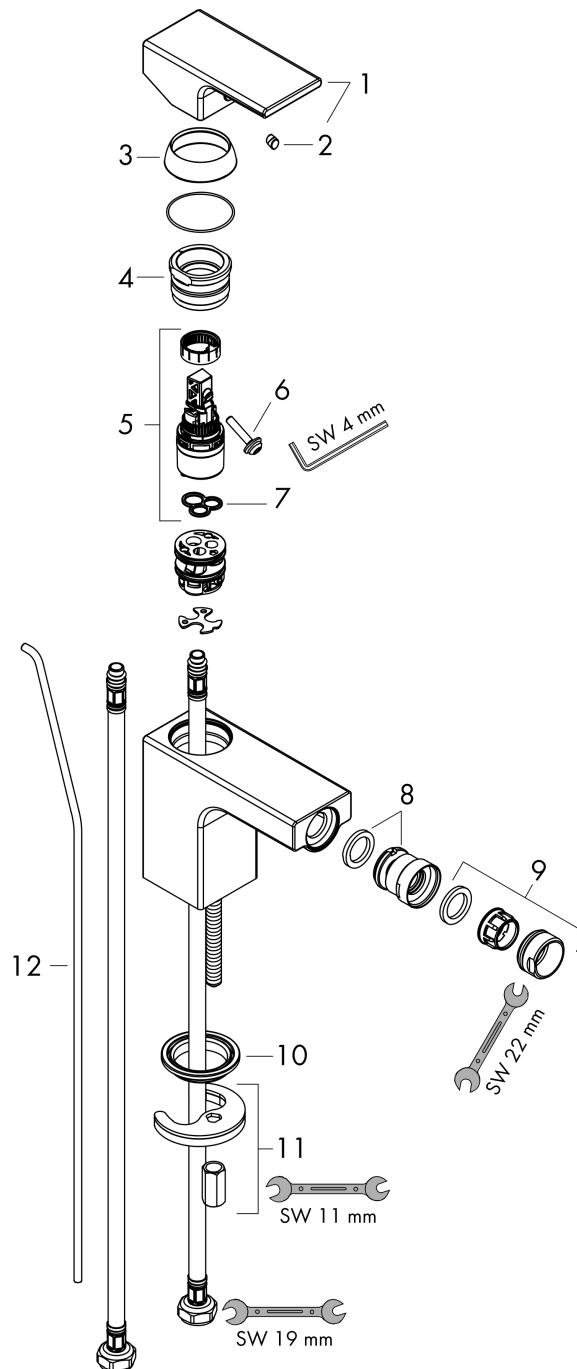

### Description

**product features**

- Consists of: single lever bidet mixer, waste set
- spout 124 mm long
- with fixed spout
- swivel joint enables directional spray
- Spray pattern: normal spray
- Maximum flow rate (at 3 bar): 4.8 l/min
- Min. operating pressure: 1 bar
- Max. operating pressure: 10 bar
- ceramic cartridge
- pop-up waste set 1¼"
- Material waste set: synthetic
- ¾" hose connections
- WRAS 2101015

### Scale drawing

**Vernis Shape**

**Single lever bidet mixer with pop-up waste set**

Surfaces: **matt black** Art. no. : **71211670**

**Flowchart**

**Vernis Shape**  
**Single lever bidet mixer with pop-up waste set**  
 Surfaces: **matt black** Art. no. : **71211670**

**Exploded Drawing**

Year of production: >04/21

#### Spare part list

Year of production: >04/21

Pos.	Description	Art. no.	Price	PU
1	handle	93684670	-	1
2	screw cover	96338000	-	1
3	flange	93680670	-	1
4	nut	93681000	-	1
5	cartridge, assy	97685000	-	1
6	locking screw for handle	95140000	-	1
7	seal	98865000	-	1
8	ball joint	96050670	-	1
9	aerator M24x1 (5 l/min)	13185670	-	1
10	seal Ø 42	98722000	-	1
11	fixing set	96016000	-	1
12	pull rod	93683670	-	1
a	pop up waste	94139670	-	1