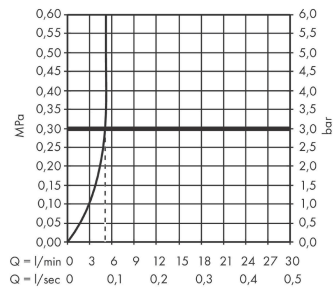

Vernis Shape
Single lever bidet mixer with pop-up waste set
Surfaces: **chrome** Art. no. : **71211000**

Flowchart