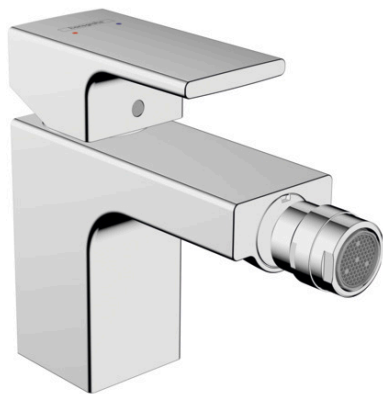

Vernis Shape
Single lever bidet mixer with pop-up waste set
 Surfaces: **chrome** Art. no. : **71211000**

Description

product features

- Consists of: single lever bidet mixer, waste set
- spout 124 mm long
- with fixed spout
- swivel joint enables directional spray
- Spray pattern: normal spray
- Maximum flow rate (at 3 bar): 4.8 l/min
- Min. operating pressure: 1 bar
- Max. operating pressure: 10 bar
- ceramic cartridge
- pop-up waste set 1¼"
- Material waste set: synthetic
- ¾" hose connections
- WRAS 2101015

Article Details

Price excl. VAT

£ 94.51

Technology

Certificates

Product image

Scale drawing

Vernis Shape
Single lever bidet mixer with pop-up waste set
 Surfaces: **chrome** Art. no. : **71211000**

Flowchart

Vernis Shape
Single lever bidet mixer with pop-up waste set
 Surfaces: **chrome** Art. no. : **71211000**

Exploded Drawing

Year of production: >04/21

Vernis Shape
Single lever bidet mixer with pop-up waste set
 Surfaces: **chrome** Art. no. : **71211000**