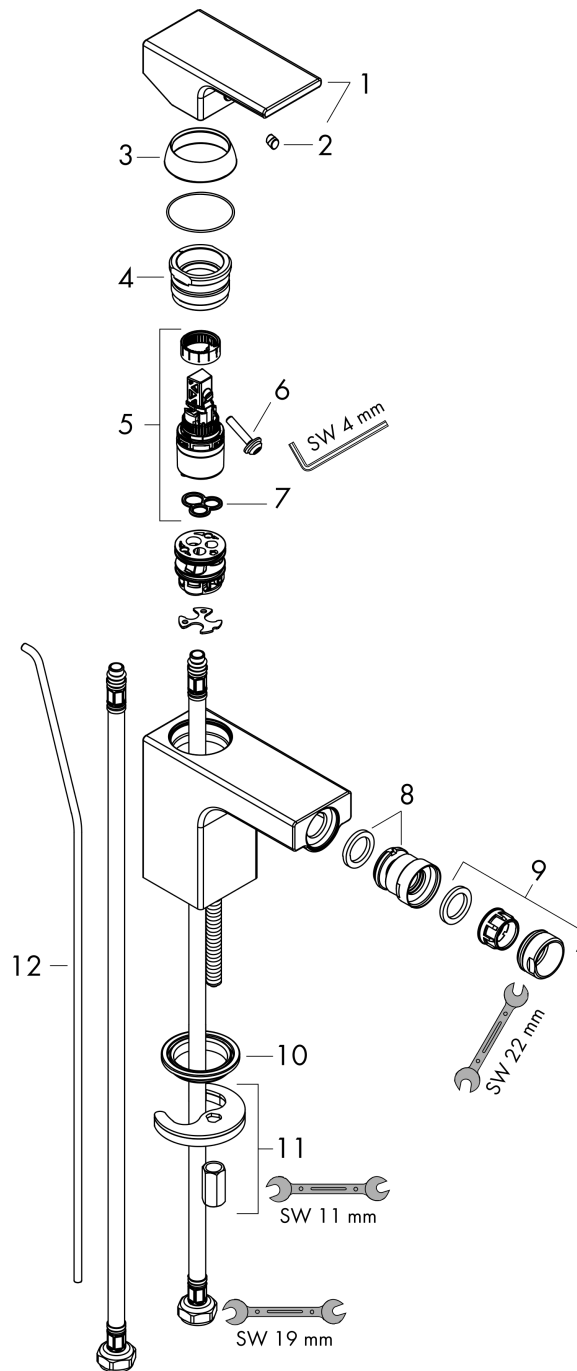

Vernis Shape
Single lever bidet mixer with pop-up waste set
 Surfaces: **chrome** Art. no. : **71211000**

Description

product features

- Consists of: single lever bidet mixer, waste set
- spout 124 mm long
- with fixed spout
- swivel joint enables directional spray
- Spray pattern: normal spray
- Maximum flow rate (at 3 bar): 4.8 l/min
- Min. operating pressure: 1 bar
- Max. operating pressure: 10 bar
- ceramic cartridge
- pop-up waste set 1¼"
- Material waste set: synthetic
- ¾" hose connections
- WRAS 2101015

Article Details

Price excl. VAT

£ 94.51

Technology

Certificates

Product image

Scale drawing

Vernis Shape
Single lever bidet mixer with pop-up waste set
 Surfaces: **chrome** Art. no. : **71211000**

Flowchart

Vernis Shape
Single lever bidet mixer with pop-up waste set
 Surfaces: **chrome** Art. no. : **71211000**

Exploded Drawing

Year of production: >04/21

Vernis Shape
Single lever bidet mixer with pop-up waste set
 Surfaces: **chrome** Art. no. : **71211000**

Spare part list

Year of production: >04/21

Pos.	Description	Art. no.	Price	PU
1	handle	93684000	-	1
2	screw cover	96338000	-	1
3	flange	93680000	-	1
4	nut	93681000	-	1
5	cartridge, assy	97685000	-	1
6	locking screw for handle	95140000	-	1
7	seal	98865000	-	1
8	ball joint	96050000	-	1
9	aerator M24x1 (5 l/min)	13185000	-	1
10	seal Ø 42	98722000	-	1
11	fixing set	96016000	-	1
12	pull rod	93683000	-	1
a	pop up waste	92168000	-	1