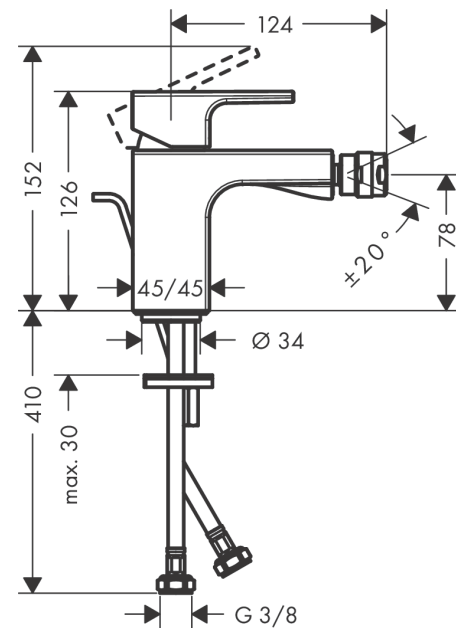

Vernis Shape
Single lever bidet mixer with pop-up waste set
 Surfaces: **chrome** Art. no. : **71211000**

Description

product features

- Consists of: single lever bidet mixer, waste set
- spout 124 mm long
- with fixed spout
- swivel joint enables directional spray
- Spray pattern: normal spray
- Maximum flow rate (at 3 bar): 4.8 l/min
- Min. operating pressure: 1 bar
- Max. operating pressure: 10 bar
- ceramic cartridge
- pop-up waste set 1¼"
- Material waste set: synthetic
- ¾" hose connections
- WRAS 2101015

Article Details

Price excl. VAT

£ 94.51

Technology

Certificates

Product image

Scale drawing

Vernis Shape
Single lever bidet mixer with pop-up waste set
 Surfaces: **chrome** Art. no. : **71211000**

Flowchart

Vernis Shape
Single lever bidet mixer with pop-up waste set
 Surfaces: **chrome** Art. no. : **71211000**

Exploded Drawing

Year of production: >04/21

Vernis Shape
Single lever bidet mixer with pop-up waste set
 Surfaces: **chrome** Art. no. : **71211000**

Spare part list

Year of production: >04/21

Pos.	Description	Art. no.	Price	PU
1	handle	93684000	-	1
2	screw cover	96338000	-	1
3	flange	93680000	-	1
4	nut	93681000	-	1
5	cartridge, assy	97685000	-	1
6	locking screw for handle	95140000	-	1
7	seal	98865000	-	1
8	ball joint	96050000	-	1
9	aerator M24x1 (5 l/min)	13185000	-	1
10	seal Ø 42	98722000	-	1
11	fixing set	96016000	-	1
12	pull rod	93683000	-	1
a	pop up waste	92168000	-	1