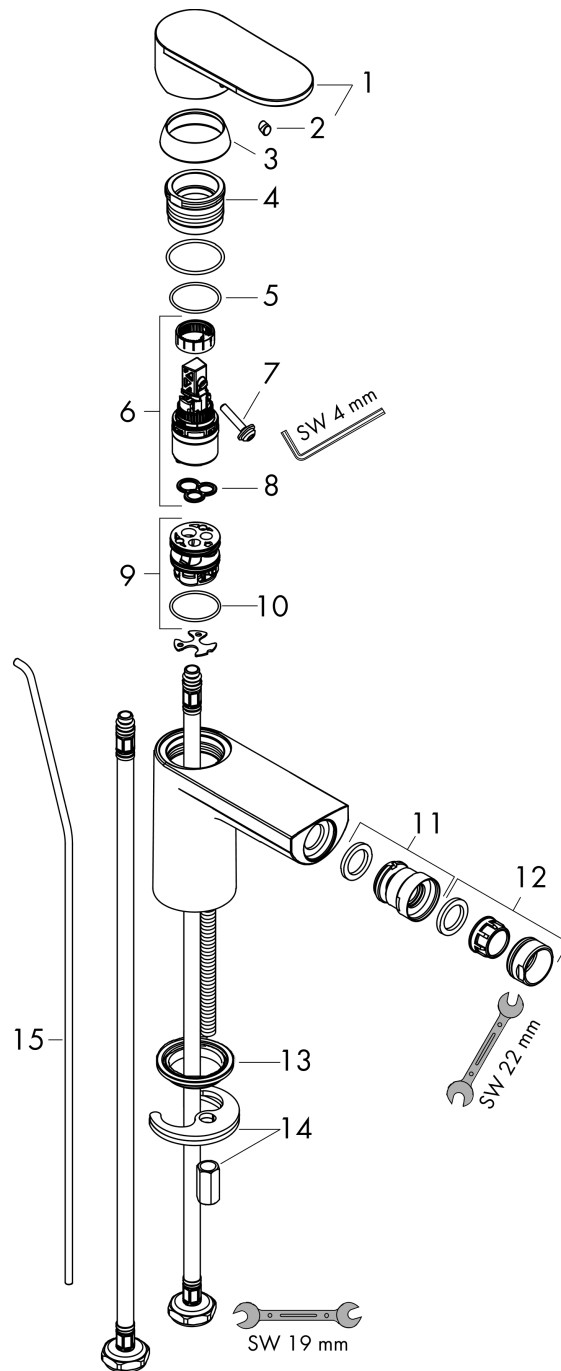

Vernis Blend

Single lever bidet mixer with pop-up waste set

Surfaces: **chrome** Art. no. : **71210000**

Description

product features

- Consists of: single lever bidet mixer, waste set
- spout 127 mm long
- with fixed spout
- swivel joint enables directional spray
- Spray pattern: normal spray
- Maximum flow rate (at 3 bar): 5 l/min
- Min. operating pressure: 1 bar
- Max. operating pressure: 10 bar
- ceramic cartridge
- pop-up waste set 1¼"
- Material waste set: synthetic
- ¾" hose connections
- WRAS 2101015

Article Details

Price excl. VAT

£ 80.25

Technology

Certificates

Product image

Scale drawing

Vernis Blend
Single lever bidet mixer with pop-up waste set
 Surfaces: **chrome** Art. no. : **71210000**

Flowchart

Vernis Blend
Single lever bidet mixer with pop-up waste set
 Surfaces: **chrome** Art. no. : **71210000**

Exploded Drawing

Year of production: >04/21

Vernis Blend

Single lever bidet mixer with pop-up waste set

Surfaces: **chrome** Art. no. : **71210000**

Spare part list

Year of production: >04/21

Pos.	Description	Art. no.	Price	PU
1	handle	93678000	-	1
2	screw cover	96338000	-	1
3	flange	93680000	-	1
4	nut	93681000	-	1
5	O-ring 24x1,5	98434000	-	1
6	cartridge, assy	97685000	-	1
7	locking screw for handle	95140000	-	1
8	seal	98865000	-	1
9	adapter for cartridge	98866000	-	1
10	O-ring 23x2	98398000	-	1
11	ball joint	96050000	-	1
12	aerator M24x1 (5 l/min)	13185000	-	1
13	seal Ø 42	98722000	-	1
14	fixing set	96016000	-	1
15	pull rod	93683000	-	1
a	pop up waste	92168000	-	1
b	lever arm 340mm (ball-Ø12mm)	96324000	-	1