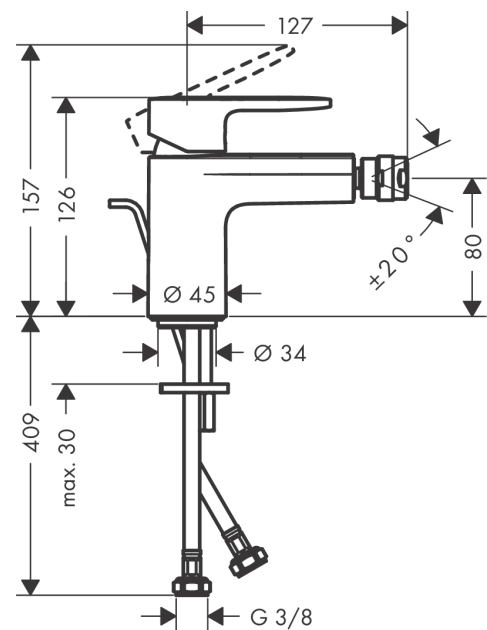

Vernis Blend

Single lever bidet mixer with pop-up waste set

Surfaces: **chrome** Art. no. : **71210000**

Description

product features

- Consists of: single lever bidet mixer, waste set
- spout 127 mm long
- with fixed spout
- swivel joint enables directional spray
- Spray pattern: normal spray
- Maximum flow rate (at 3 bar): 5 l/min
- Min. operating pressure: 1 bar
- Max. operating pressure: 10 bar
- ceramic cartridge
- pop-up waste set 1¼"
- Material waste set: synthetic
- ¾" hose connections
- WRAS 2101015

Article Details

Price excl. VAT

£ 80.25

Technology

Certificates

Product image

Scale drawing

Vernis Blend
Single lever bidet mixer with pop-up waste set
 Surfaces: **chrome** Art. no. : **71210000**

Flowchart

Vernis Blend
Single lever bidet mixer with pop-up waste set
 Surfaces: **chrome** Art. no. : **71210000**

Exploded Drawing

Year of production: >04/21

Vernis Blend

Single lever bidet mixer with pop-up waste set

Surfaces: **chrome** Art. no. : **71210000**

Spare part list

Year of production: >04/21

Pos.	Description	Art. no.	Price	PU
1	handle	93678000	-	1
2	screw cover	96338000	-	1
3	flange	93680000	-	1
4	nut	93681000	-	1
5	O-ring 24x1,5	98434000	-	1
6	cartridge, assy	97685000	-	1
7	locking screw for handle	95140000	-	1
8	seal	98865000	-	1
9	adapter for cartridge	98866000	-	1
10	O-ring 23x2	98398000	-	1
11	ball joint	96050000	-	1
12	aerator M24x1 (5 l/min)	13185000	-	1
13	seal Ø 42	98722000	-	1
14	fixing set	96016000	-	1
15	pull rod	93683000	-	1
a	pop up waste	92168000	-	1
b	lever arm 340mm (ball-Ø12mm)	96324000	-	1