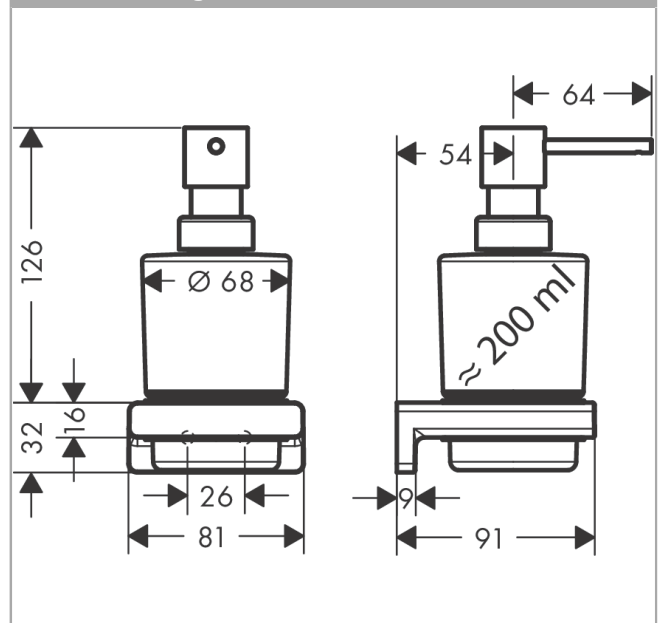

AddStoris

Liquid soap dispenser

Surfaces: **chrome** Art. no. : **41745000**

Description

product features

- wall-mounted
- Material holder: metal
- material container: matt glass
- type of soap: liquid soap
- Filling capacity 200 ml
- with mounting material
- concealed fastening
- Drilling distance: 26 mm
- Diameter drill hole: 6 mm

Article Details

Price excl. VAT

£ 48.15

Design awards

reddot winner 2021

Product image

Scale drawing

AddStoris
Liquid soap dispenser
 Surfaces: **chrome** Art. no. : **41745000**

Exploded Drawing

Year of production: >04/21

AddStoris

Liquid soap dispenser

Surfaces: **chrome** Art. no. : **41745000**

Spare part list

Year of production: >04/21

Pos.	Description	Art. no.	Price	PU
1	mounting set	40915000	-	1