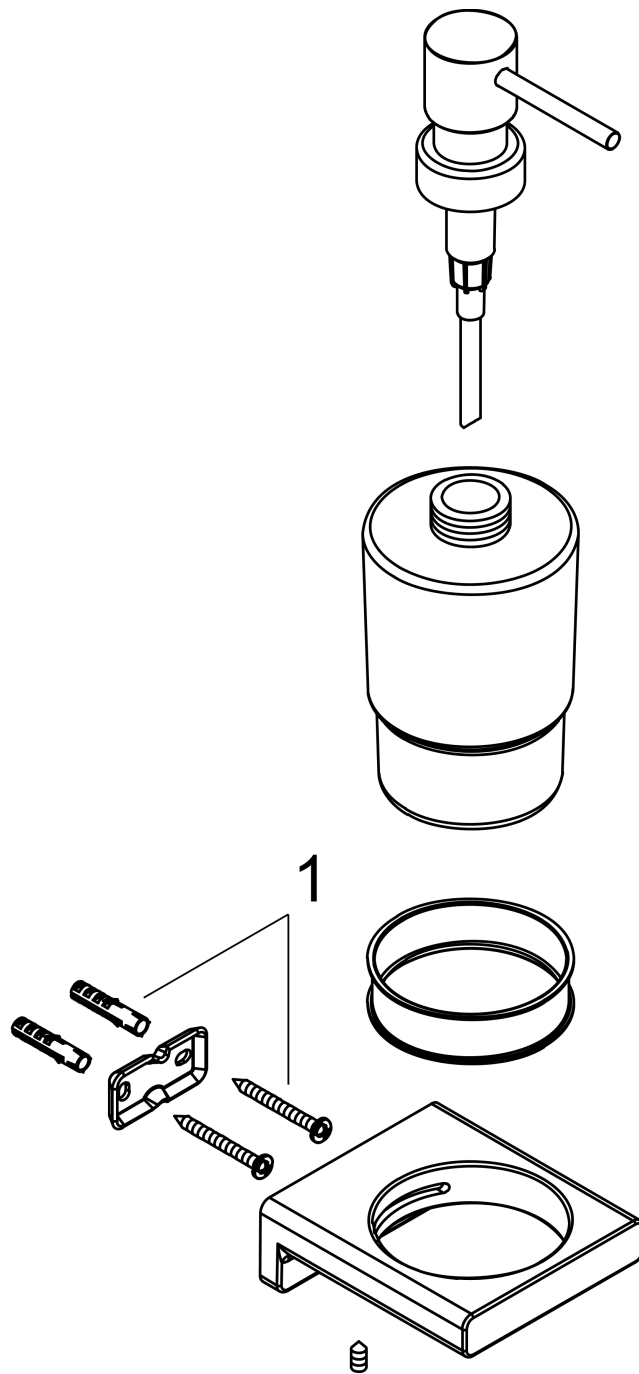

AddStoris

Liquid soap dispenser

Surfaces: **chrome** Art. no. : **41745000**

Description

product features

- wall-mounted
- Material holder: metal
- material container: matt glass
- type of soap: liquid soap
- Filling capacity 200 ml
- with mounting material
- concealed fastening
- Drilling distance: 26 mm
- Diameter drill hole: 6 mm

Article Details

Price excl. VAT

£ 48.15

Design awards

reddot winner 2021

Product image

Scale drawing

AddStoris
Liquid soap dispenser
 Surfaces: **chrome** Art. no. : **41745000**

Exploded Drawing

Year of production: >04/21

AddStoris

Liquid soap dispenser

Surfaces: **chrome** Art. no. : **41745000**

Spare part list

Year of production: >04/21

Pos.	Description	Art. no.	Price	PU
1	mounting set	40915000	-	1