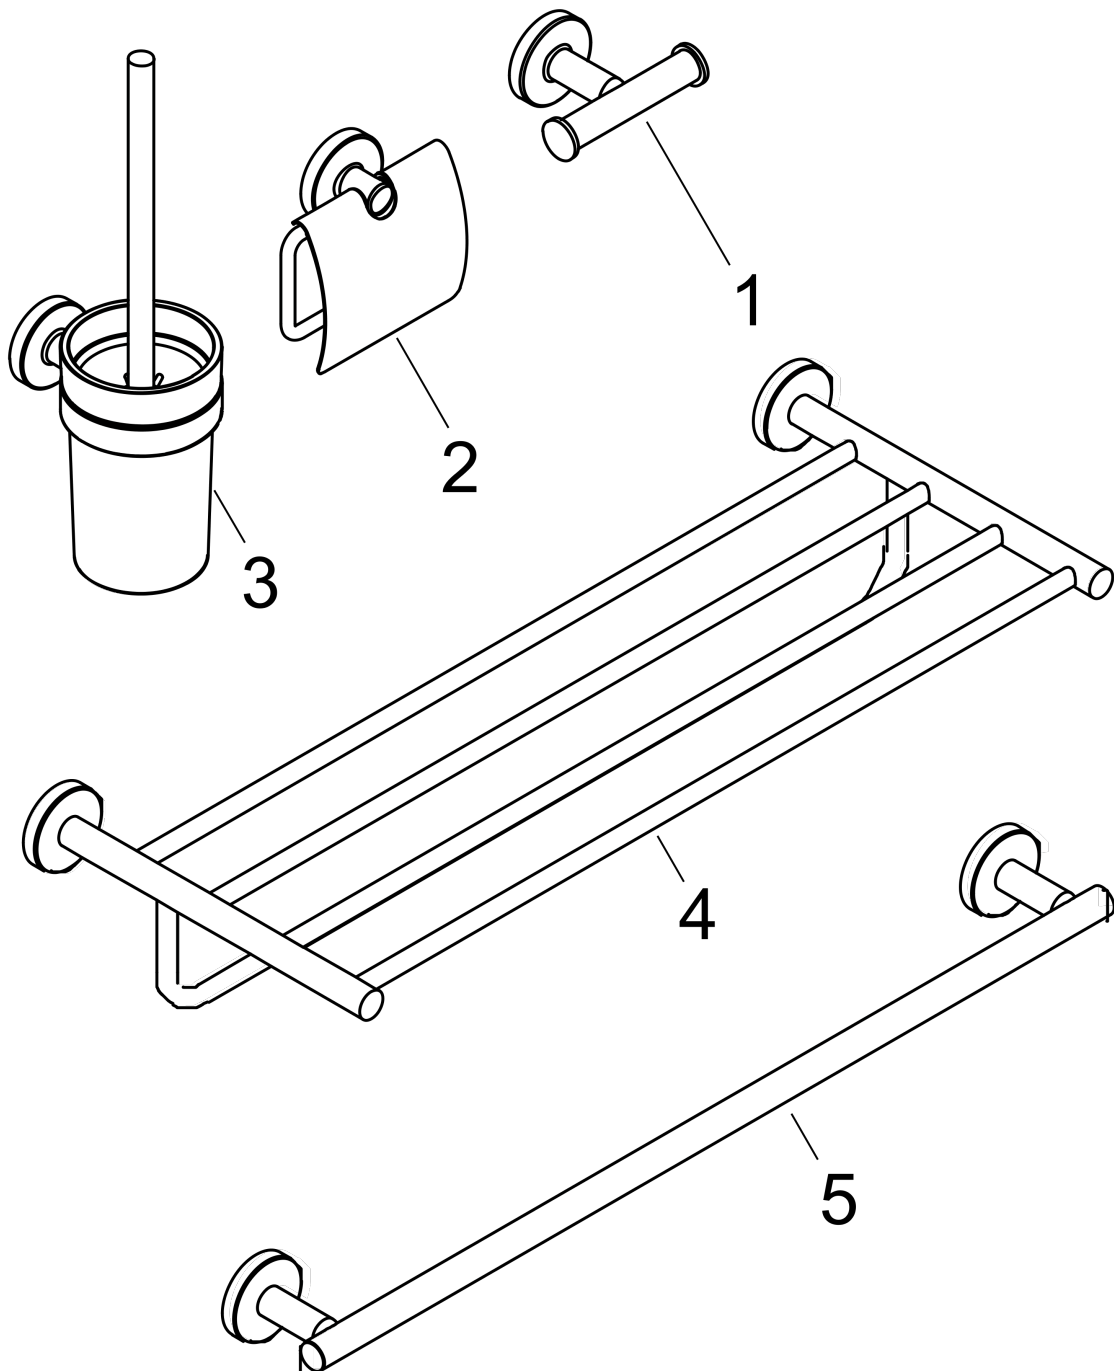

Logis Universal
Bath-accessory extended set 5 in 1
 Surfaces: **chrome** Art. no. : **41728000**

Description

product features

- Consists of: towel rack with towel holder, Toilet roll holder, toilet brush, towel hook double
- Material: brass
- concealed fastening

Article Details

Price excl. VAT

£ 206.67

Product image

Logis Universal
Bath-accessory extended set 5 in 1
 Surfaces: **chrome** Art. no. : **41728000**

Exploded Drawing

Year of production: >04/18

Logis Universal
Bath-accessory extended set 5 in 1
 Surfaces: **chrome** Art. no. : **41728000**

Spare part list

Year of production: >04/18

Pos.	Description	Art. no.	Price	PU
1	-	41725000	-	1
2	-	41723000	-	1
3	-	41722000	-	1
4	-	41720000	-	1
5	-	41716000	-	1