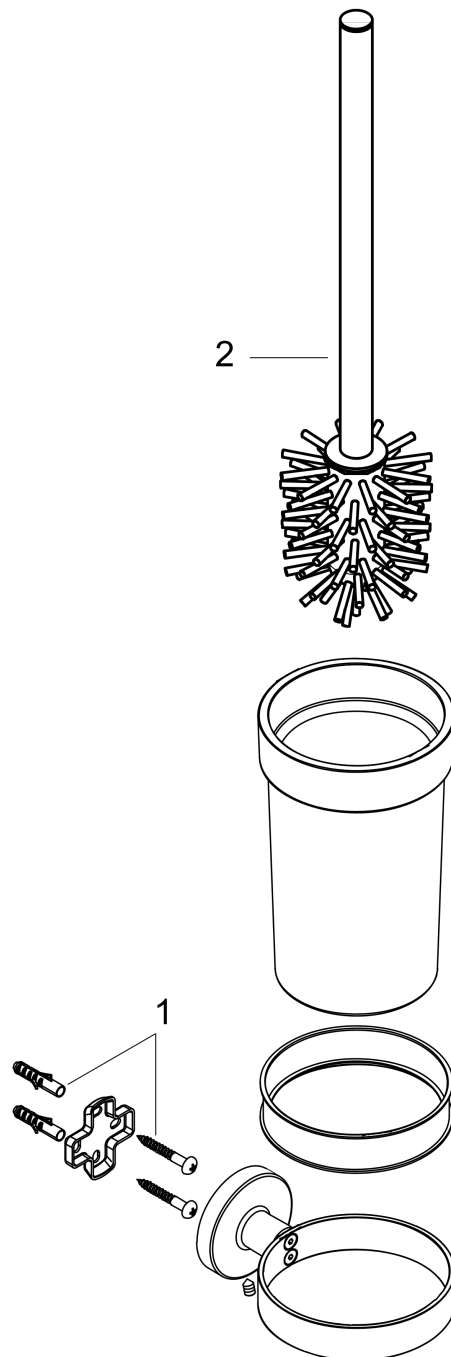

**Logis Universal
Toilet brush with holder**

Surfaces: **chrome** Art. no. : **41722000**

Description

product features

- wall-mounted
- Material: brass
- recess material: matt glass
- with removable insert
- with mounting material
- concealed fastening
- drilling distance 26 mm
- Diameter drill hole: 6 mm

Article Details

Price excl. VAT

£ 44.17

Product image

Scale drawing

Logis Universal
Toilet brush with holder
Surfaces: **chrome** Art. no. : **41722000**

Exploded Drawing

Year of production: >04/18

Logis Universal
Toilet brush with holder
 Surfaces: **chrome** Art. no. : **41722000**

Spare part list

Year of production: >04/18

Pos.	Description	Art. no.	Price	PU
1	mounting set	40915000	-	1
2	stick with brush	93286000	-	1