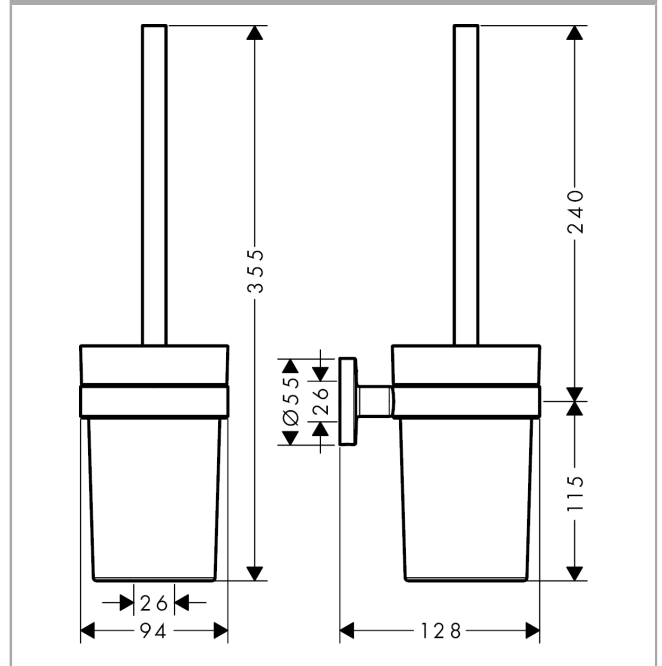

**Logis Universal
Toilet brush with holder**

Surfaces: **chrome** Art. no. : **41722000**

Description

product features

- wall-mounted
- Material: brass
- recess material: matt glass
- with removable insert
- with mounting material
- concealed fastening
- drilling distance 26 mm
- Diameter drill hole: 6 mm

Article Details

Price excl. VAT

£ 44.17

Product image

Scale drawing

Logis Universal
Toilet brush with holder
Surfaces: **chrome** Art. no. : **41722000**

Exploded Drawing

Year of production: >04/18

Logis Universal
Toilet brush with holder
 Surfaces: **chrome** Art. no. : **41722000**

Spare part list

Year of production: >04/18

Pos.	Description	Art. no.	Price	PU
1	mounting set	40915000	-	1
2	stick with brush	93286000	-	1