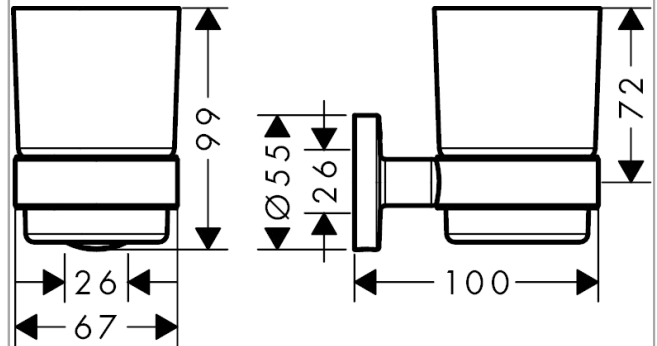

Logis Universal
Toothbrush tumbler
 Surfaces: **chrome** Art. no. : **41718000**

Description

product features

- wall-mounted
- Material: matt glass
- Material holder: metal
- with mounting material
- concealed fastening
- Drilling distance: 26 mm
- Diameter drill hole: 6 mm

Article Details

Price excl. VAT £ 31.67

Product image

Scale drawing

Logis Universal
 Toothbrush tumbler
 Surfaces: chrome Art. no. : 41718000

Exploded Drawing

Year of production: >04/18

Logis Universal
Toothbrush tumbler
 Surfaces: **chrome** Art. no. : **41718000**

Spare part list

Year of production: >04/18

Pos.	Description	Art. no.	Price	PU
1	tumbler on its own	93939000	-	1
2	mounting set	40915000	-	1