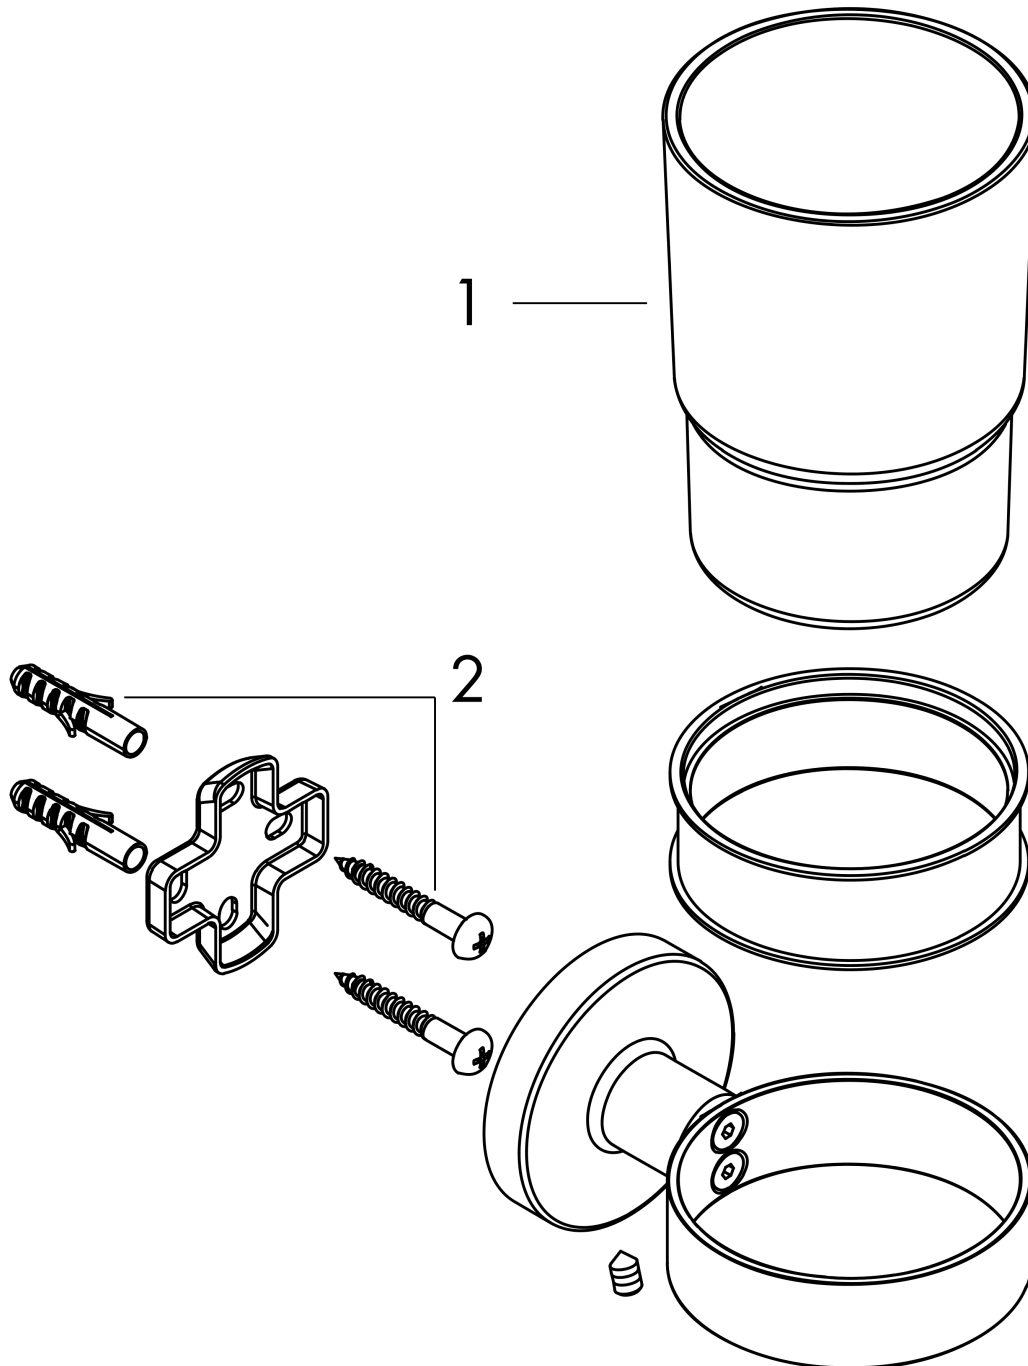

Logis Universal
Toothbrush tumbler
 Surfaces: **chrome** Art. no. : **41718000**

Description

product features

- wall-mounted
- Material: matt glass
- Material holder: metal
- with mounting material
- concealed fastening
- Drilling distance: 26 mm
- Diameter drill hole: 6 mm

Article Details

Price excl. VAT £ 31.67

Product image

Scale drawing

Logis Universal
 Toothbrush tumbler
 Surfaces: chrome Art. no. : 41718000

Exploded Drawing

Year of production: >04/18

Logis Universal
Toothbrush tumbler
 Surfaces: **chrome** Art. no. : **41718000**

Spare part list

Year of production: >04/18

Pos.	Description	Art. no.	Price	PU
1	tumbler on its own	93939000	-	1
2	mounting set	40915000	-	1