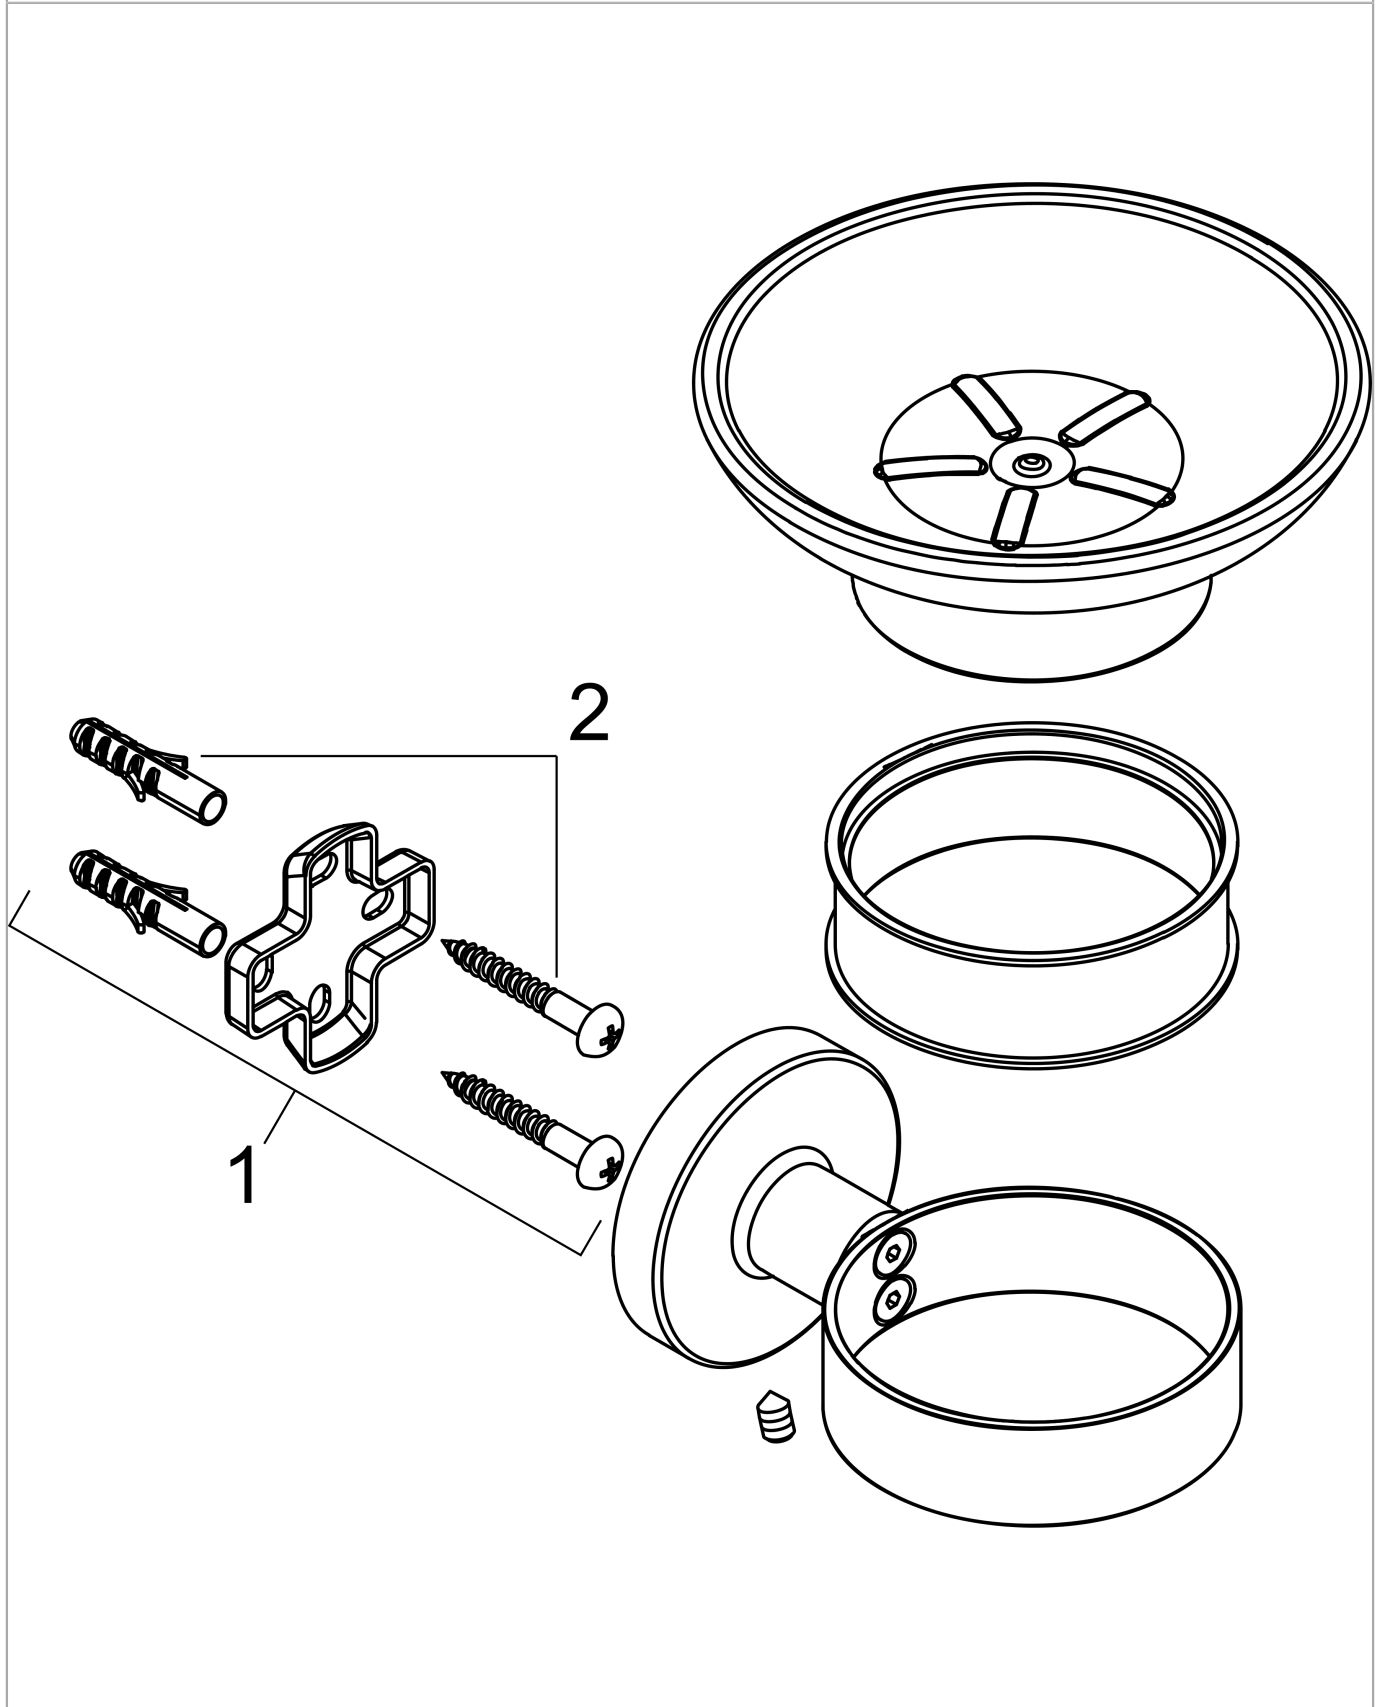

Logis Universal Soap dish

Surfaces: **chrome** Art. no. : **41715000**

Description

product features

- wall-mounted
- recess material: matt glass
- Material holder: metal
- with mounting material
- concealed fastening
- Drilling distance: 26 mm
- Diameter drill hole: 6 mm

Article Details

Price excl. VAT

£ 31.67

Product image

Scale drawing

**Logis Universal
Soap dish**

Surfaces: **chrome** Art. no. : **41715000**

Exploded Drawing

Year of production: >04/18

**Logis Universal
Soap dish**

Surfaces: **chrome** Art. no. : **41715000**

Spare part list

Year of production: >04/18

Pos.	Description	Art. no.	Price	PU
1	support element	94318000	-	1
2	mounting set	40915000	-	1