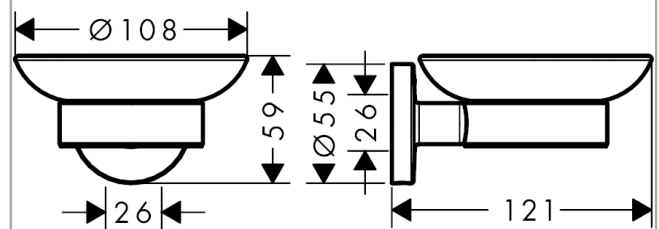

Logis Universal Soap dish

Surfaces: **chrome** Art. no. : **41715000**

Description

product features

- wall-mounted
- recess material: matt glass
- Material holder: metal
- with mounting material
- concealed fastening
- Drilling distance: 26 mm
- Diameter drill hole: 6 mm

Article Details

Price excl. VAT

£ 31.67

Product image

Scale drawing

**Logis Universal
Soap dish**

Surfaces: **chrome** Art. no. : **41715000**

Exploded Drawing

Year of production: >04/18

**Logis Universal
Soap dish**

Surfaces: **chrome** Art. no. : **41715000**

Spare part list

Year of production: >04/18

Pos.	Description	Art. no.	Price	PU
1	support element	94318000	-	1
2	mounting set	40915000	-	1