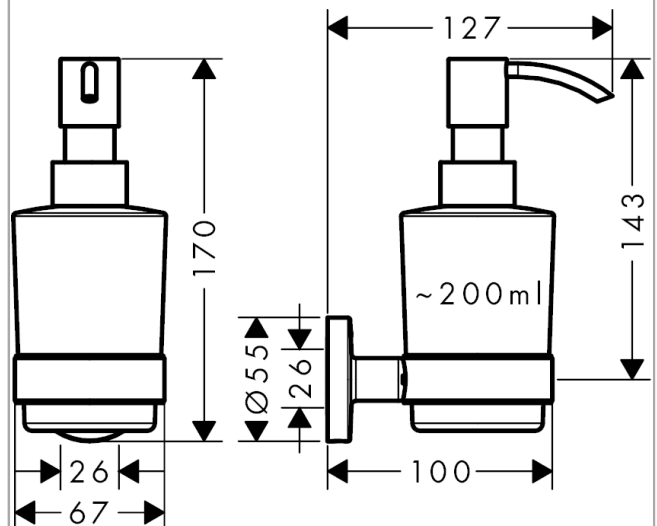

Logis Universal Soap dispenser

Surfaces: **chrome** Art. no. : **41714000**

Description

product features

- wall-mounted
- Material holder: metal
- material container: matt glass
- type of soap: liquid soap
- Filling capacity 200 ml
- with mounting material
- concealed fastening
- Drilling distance: 26 mm
- Diameter drill hole: 6 mm

Article Details

Price excl. VAT

£ 45.00

Product image

Scale drawing

**Logis Universal
Soap dispenser**

Surfaces: **chrome** Art. no. : **41714000**

Exploded Drawing

Year of production: >04/18

**Logis Universal
Soap dispenser**

Surfaces: **chrome** Art. no. : **41714000**

Spare part list

Year of production: >04/18

Pos.	Description	Art. no.	Price	PU
1	support element	94318000	-	1