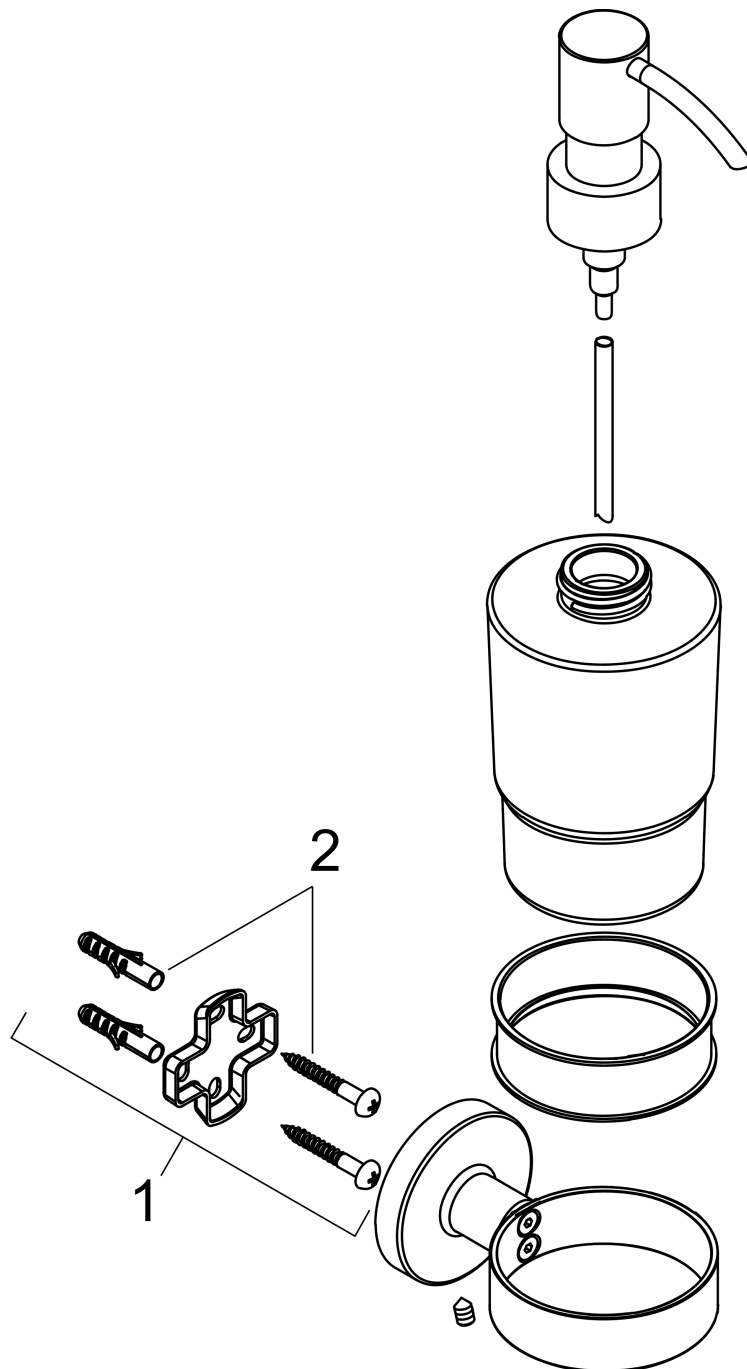

Logis Universal Soap dispenser

Surfaces: **chrome** Art. no. : **41714000**

Description

product features

- wall-mounted
- Material holder: metal
- material container: matt glass
- type of soap: liquid soap
- Filling capacity 200 ml
- with mounting material
- concealed fastening
- Drilling distance: 26 mm
- Diameter drill hole: 6 mm

Article Details

Price excl. VAT

£ 45.00

Product image

Scale drawing

**Logis Universal
Soap dispenser**

Surfaces: **chrome** Art. no. : **41714000**

Exploded Drawing

Year of production: >04/18

**Logis Universal
Soap dispenser**

Surfaces: **chrome** Art. no. : **41714000**

Spare part list

Year of production: >04/18

Pos.	Description	Art. no.	Price	PU
1	support element	94318000	-	1