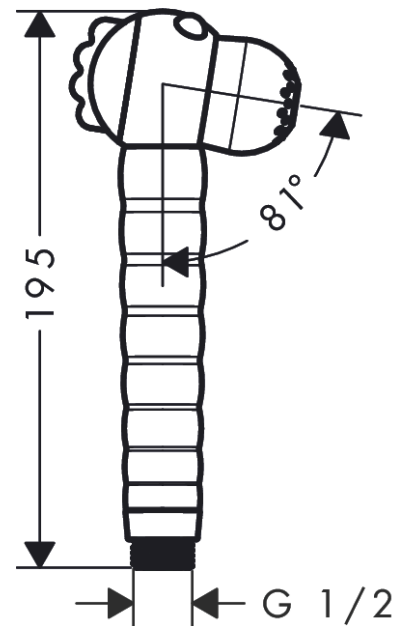

Scale drawing