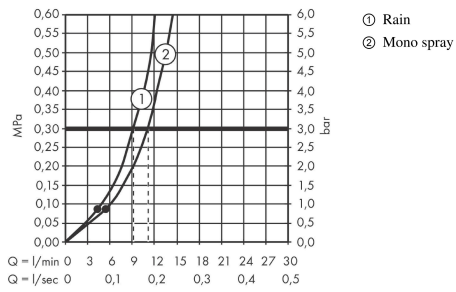

Jocolino
Children hand shower crocodile 2jet
Surfaces: n.a. Art. no. : 28788570

Flowchart

The consumption was measured in combination with the appropriate fittings (thermostat/mixer/ in-wall valve) to reflect actual application in practice.