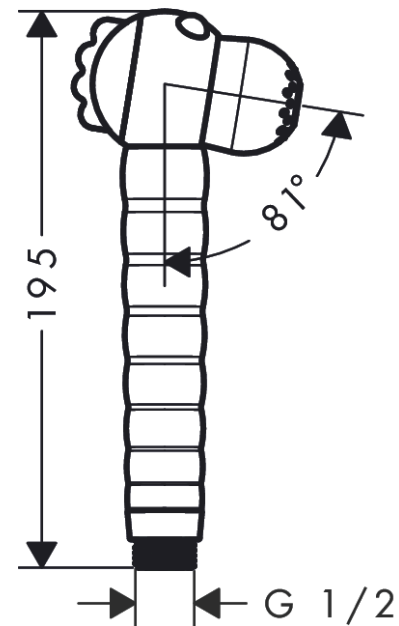

Jocolino

Children hand shower zebra 2jet

Surfaces: n.a. Art. no. : 28787640

Description

product features

- Shower head size: 27 mm
- Spray pattern: Rain, MonoRain
- switch spray type by turning the shower head
- Maximum flow rate (at 3 bar): 11 l/min
- Flow rate Mono (at 3 bar): 9.1 l/min
- Flow rate Rain (at 3 bar): 11 l/min
- minimum flow pressure: 0,08 MPa (hydrodynamic pressure)
- Operating pressure: min. 1 bar/max. 6 bar
- ergonomic handle perfect for smaller hands
- googly eyes that interact with the kid
- limescale residues on the jets are removed by the rotation when changing spray modes
- with internal water conduction
- rinseable screen seal
- Connection thread 1/2"

Article Details

Price excl. VAT

£ 54.39

Technology

Design awards

Certificates

Product image

Scale drawing

Jocolino

Children hand shower zebra 2jet

Surfaces: n.a. Art. no. : 28787640

Flowchart

The consumption was measured in combination with the appropriate fittings (thermostat/mixer/ in-wall valve) to reflect actual application in practice.

Jocolino
Children hand shower zebra 2jet
Surfaces: n.a. Art. no. : 28787640

Exploded Drawing

Year of production: >05/21

Jocolino
Children hand shower zebra 2jet
 Surfaces: **n.a.** Art. no. : **28787640**