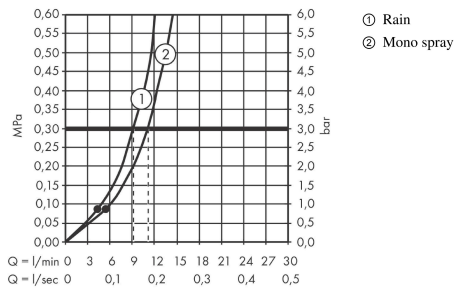

Jocolino

Children hand shower zebra 2jet

Surfaces: n.a. Art. no. : 28787640

Flowchart

The consumption was measured in combination with the appropriate fittings (thermostat/mixer/ in-wall valve) to reflect actual application in practice.