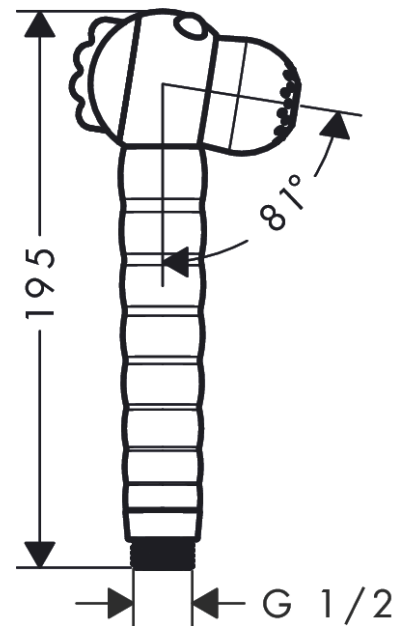

Jocolino

Children hand shower lion 2jet

Surfaces: n.a. Art. no. : 28760210

Description

product features

- Shower head size: 27 mm
- Spray pattern: Rain, MonoRain
- switch spray type by turning the shower head
- Maximum flow rate (at 3 bar): 11 l/min
- Flow rate Mono (at 3 bar): 9.1 l/min
- Flow rate Rain (at 3 bar): 11 l/min
- minimum flow pressure: 0,08 MPa (hydrodynamic pressure)
- Operating pressure: min. 1 bar/max. 6 bar
- ergonomic handle perfect for smaller hands
- googly eyes that interact with the kid
- limescale residues on the jets are removed by the rotation when changing spray modes
- with internal water conduction
- rinseable screen seal
- Connection thread 1/2"

Article Details

Price excl. VAT

£ 54.39

Technology

Design awards

Certificates

Product image

Scale drawing

Jocolino

Children hand shower lion 2jet

Surfaces: n.a. Art. no. : 28760210

Flowchart

The consumption was measured in combination with the appropriate fittings (thermostat/mixer/ in-wall valve) to reflect actual application in practice.