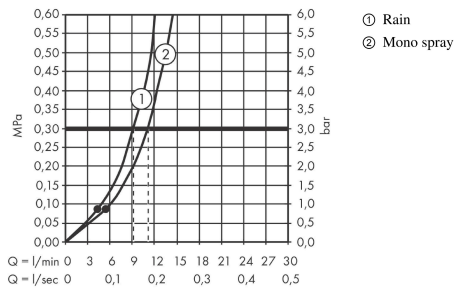

Jocolino

Children hand shower lion 2jet

Surfaces: n.a. Art. no. : 28760210

Flowchart

The consumption was measured in combination with the appropriate fittings (thermostat/mixer/ in-wall valve) to reflect actual application in practice.