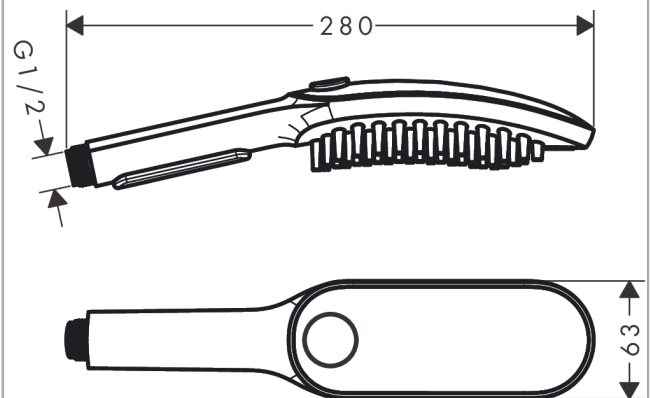

Scale drawing