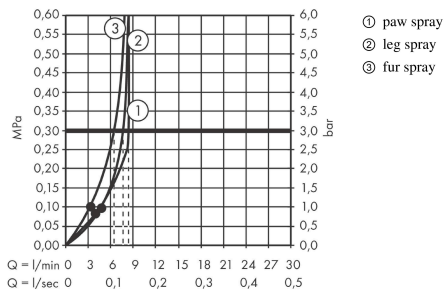

##### product features

- Shower head size: 150 x 63 mm
- Spray pattern: fur spray, leg spray, paw spray
- Select button to comfortably switch between spray modes
- Maximum flow rate (at 3 bar): 7.6 l/min
- Function from: 5.7 l/min
- Operating pressure: min. 1 bar/max. 6 bar
- minimum flow pressure: 1 bar
- elongated, brush-like nozzles (1,5 cm) for thorough cleaning with massage effect
- ergonomic design
- Water Boost: boost function to increase waterflow when needed
- Suitable for continuous flow water heaters
- Connection dimension: 1/2"
- rinseable screen seal
- Non-return valve

#### Scale drawing

**DogShower**

**Dogs hand shower 150 3jet Select**

Surfaces: **matt white** Art. no. : **26640700**

**Flowchart**

The consumption was measured in combination with the appropriate fittings (thermostat/mixer/in-wall valve) to reflect actual application in practice.