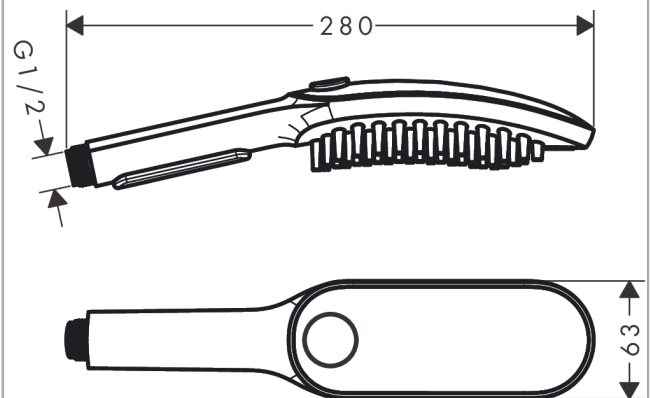

DogShower

Dogs hand shower 150 3jet Select

Surfaces: **matt black** Art. no. : **26640670**

Description

product features

- Shower head size: 150 x 63 mm
- Spray pattern: fur spray, leg spray, paw spray
- Select button to comfortably switch between spray modes
- Maximum flow rate (at 3 bar): 7.6 l/min
- Function from: 5.7 l/min
- Operating pressure: min. 1 bar/max. 6 bar
- minimum flow pressure: 1 bar
- elongated, brush-like nozzles (1,5 cm) for thorough cleaning with massage effect
- ergonomic design
- Water Boost: boost function to increase waterflow when needed
- Suitable for continuous flow water heaters
- Connection dimension: 1/2"
- rinseable screen seal
- Non-return valve

Scale drawing

DogShower

Dogs hand shower 150 3jet Select

Surfaces: **matt black** Art. no. : **26640670**

Flowchart

The consumption was measured in combination with the appropriate fittings (thermostat/mixer/in-wall valve) to reflect actual application in practice.