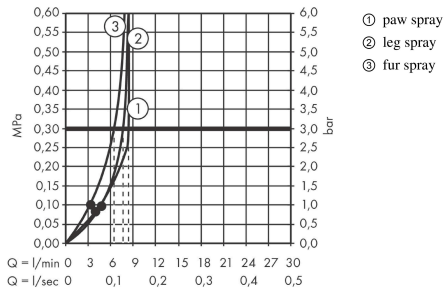

DogShower

Dogs hand shower 150 3jet Select

Surfaces: **matt black** Art. no. : **26640670**

Description

product features

- Shower head size: 150 x 63 mm
- Spray pattern: fur spray, leg spray, paw spray
- Select button to comfortably switch between spray modes
- Maximum flow rate (at 3 bar): 7.6 l/min
- Function from: 5.7 l/min
- Operating pressure: min. 1 bar/max. 6 bar
- minimum flow pressure: 1 bar
- elongated, brush-like nozzles (1,5 cm) for thorough cleaning with massage effect
- ergonomic design
- Water Boost: boost function to increase waterflow when needed
- Suitable for continuous flow water heaters
- Connection dimension: 1/2"
- rinseable screen seal
- Non-return valve

Scale drawing

DogShower

Dogs hand shower 150 3jet Select

Surfaces: **matt black** Art. no. : **26640670**

Flowchart

The consumption was measured in combination with the appropriate fittings (thermostat/mixer/in-wall valve) to reflect actual application in practice.