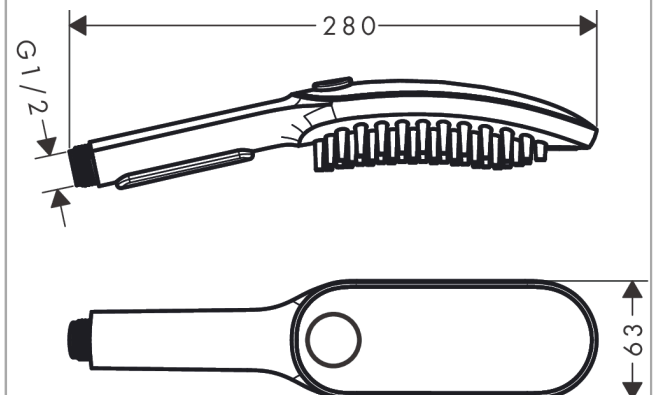

Scale drawing