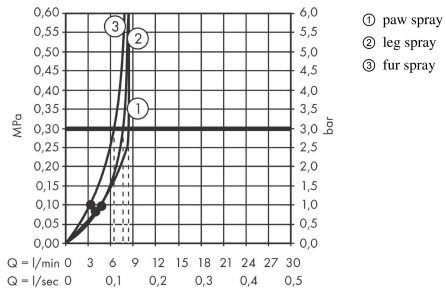

##### product features

- Shower head size: 150 x 63 mm
- Spray pattern: fur spray, leg spray, paw spray
- Select button to comfortably switch between spray modes
- Maximum flow rate (at 3 bar): 7.6 l/min
- Function from: 5.7 l/min
- Operating pressure: min. 1 bar/max. 6 bar
- minimum flow pressure: 1 bar
- elongated, brush-like nozzles (1,5 cm) for thorough cleaning with massage effect
- ergonomic design
- Water Boost: boost function to increase waterflow when needed
- Suitable for continuous flow water heaters
- Connection dimension: 1/2"
- rinseable screen seal
- Non-return valve

#### Scale drawing

**DogShower**

**Dogs hand shower 150 3jet Select**

Surfaces: **Pink** Art. no. : **26640560**

**Flowchart**

The consumption was measured in combination with the appropriate fittings (thermostat/mixer/in-wall valve) to reflect actual application in practice.