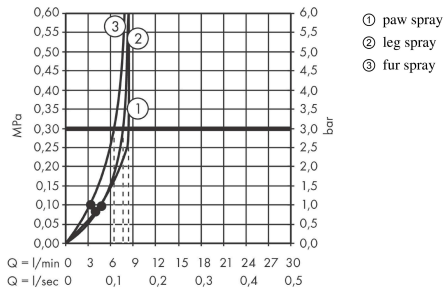

DogShower

Dogs hand shower 150 3jet Select

Surfaces: **Sky Blue** Art. no. : **26640540**

Description

product features

- Shower head size: 150 x 63 mm
- Spray pattern: fur spray, leg spray, paw spray
- Select button to comfortably switch between spray modes
- Maximum flow rate (at 3 bar): 7.6 l/min
- Function from: 5.7 l/min
- Operating pressure: min. 1 bar/max. 6 bar
- minimum flow pressure: 1 bar
- elongated, brush-like nozzles (1,5 cm) for thorough cleaning with massage effect
- ergonomic design
- Water Boost: boost function to increase waterflow when needed
- Suitable for continuous flow water heaters
- Connection dimension: 1/2"
- rinseable screen seal
- Non-return valve

Scale drawing

DogShower

Dogs hand shower 150 3jet Select

Surfaces: **Sky Blue** Art. no. : **26640540**

Flowchart

The consumption was measured in combination with the appropriate fittings (thermostat/mixer/in-wall valve) to reflect actual application in practice.