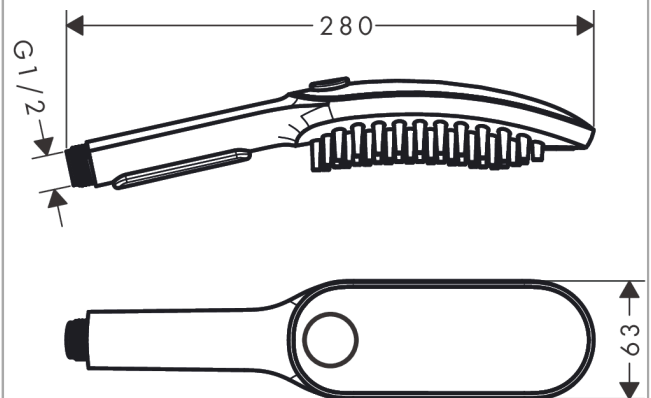

DogShower

Dogs hand shower 150 3jet Select

Surfaces: **Sky Blue** Art. no. : **26640540**

Description

product features

- Shower head size: 150 x 63 mm
- Spray pattern: fur spray, leg spray, paw spray
- Select button to comfortably switch between spray modes
- Maximum flow rate (at 3 bar): 7.6 l/min
- Function from: 5.7 l/min
- Operating pressure: min. 1 bar/max. 6 bar
- minimum flow pressure: 1 bar
- elongated, brush-like nozzles (1,5 cm) for thorough cleaning with massage effect
- ergonomic design
- Water Boost: boost function to increase waterflow when needed
- Suitable for continuous flow water heaters
- Connection dimension: 1/2"
- rinseable screen seal
- Non-return valve

Scale drawing

DogShower

Dogs hand shower 150 3jet Select

Surfaces: **Sky Blue** Art. no. : **26640540**

Flowchart

The consumption was measured in combination with the appropriate fittings (thermostat/mixer/in-wall valve) to reflect actual application in practice.