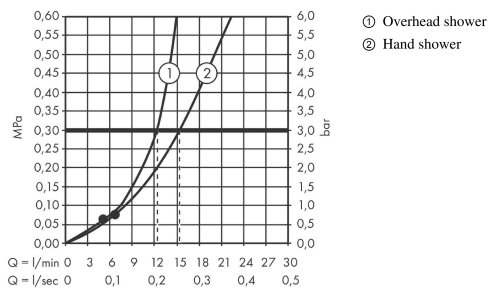

Vernis Shape
Showerpipe 230 1jet with thermostat
 Surfaces: **chrome** Art. no. : **26286000**

Description

product features

- Consists of: overhead shower, hand shower, Thermostatic shower mixer, shower hose, slider
- overhead shower Vernis Shape 230 1jet
- shower head size overhead shower: 230 x 170 mm
- spray type overhead shower: Rain
- overhead shower angle adjustable
- spray type hand shower: Rain, IntenseRain
- Maximum flow rate (at 3 bar): 15.2 l/min
- Flow rate of hand shower (at 3 bar): 15.2 l/min
- flow rate Rain 12.4 l/min at 3 bar
- Min. operating pressure: 1 bar
- Max. operating pressure: 10 bar
- Shower bar diameter: 19 mm
- height-adjustable slider with locking push-button slider
- shower arm length overhead shower: 426 mm
- thermostat Vernis
- safety stop at 40°C
- adjustable hot water limitation
- outlets controlled via volume control/diverter and may not be used simultaneously
- exposed design allows easy installation, all working parts are outside of the wall
- Connection dimension 1/2"
- Connection thread 1/2"
- Centre distance 150 mm ± 12 mm
- Intrinsically safe against backflow

Article Details

Price excl. VAT £ 391.67

Technology

Vernis Shape
Showerpipe 230 1jet with thermostat
 Surfaces: **chrome** Art. no. : **26286000**

Product image

Scale drawing

Flowchart

Vernis Shape
Showerpipe 230 1jet with thermostat
 Surfaces: **chrome** Art. no. : **26286000**