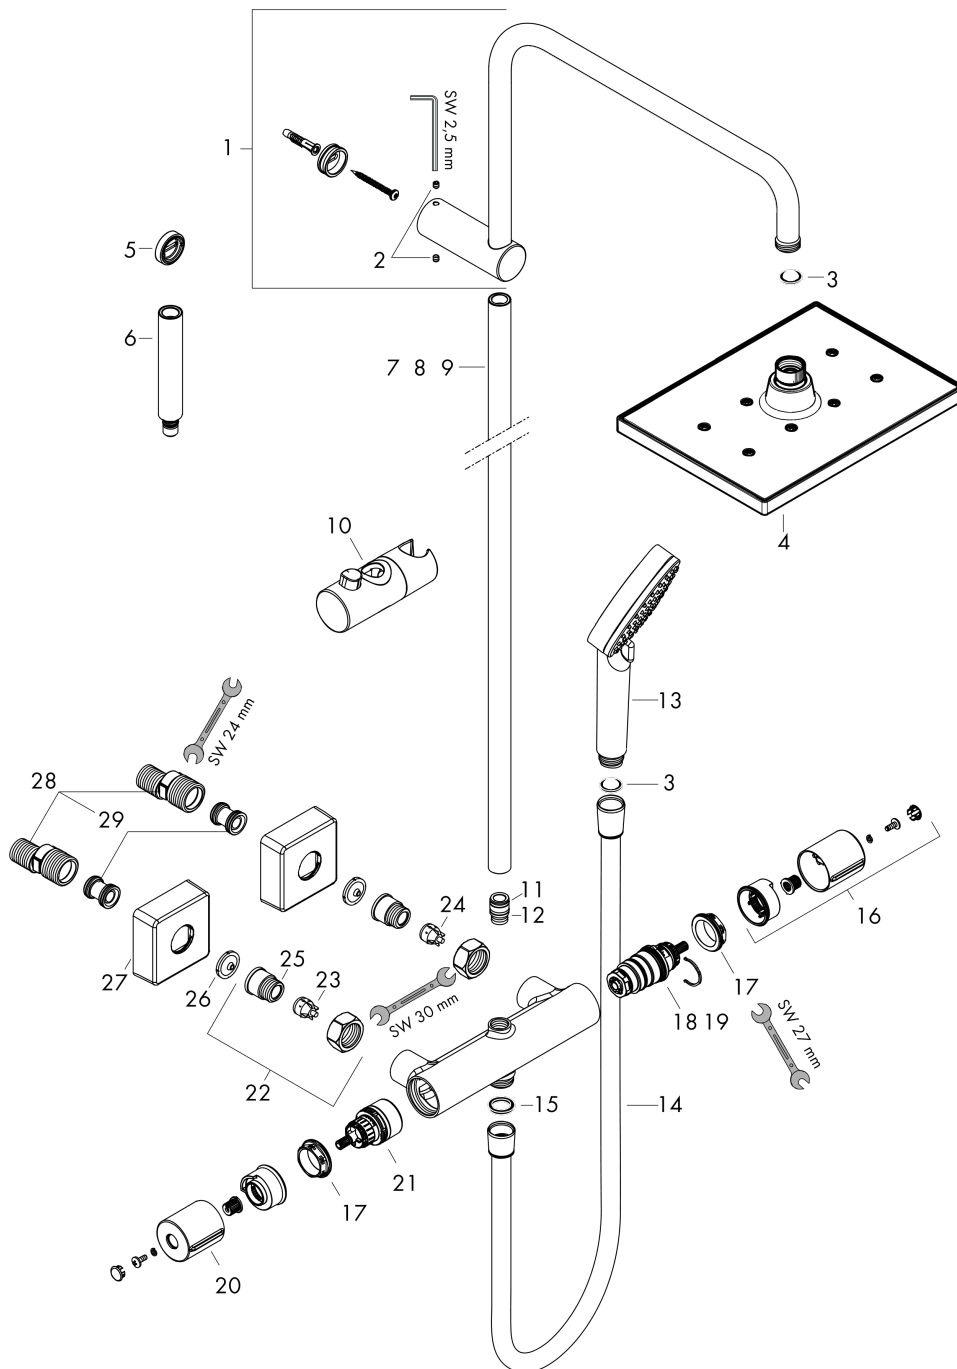

Exploded Drawing

Year of production: >04/21

Vernis Shape

Showerpipe 230 1jet with thermostat

Surfaces: **chrome** Art. no. : **26286000**

Spare part list

Year of production: >04/21

Pos.	Description	Art. no.	Price	PU
1	shower arm	93768000	-	1
2	hollow set screw M5x5	98446000	-	1
3	filter packing	94246000	-	1
4	-	26281000	-	1
5	tile-matching-disk 7 mm	93813000	-	1
6	extension 100 mm	94164000	-	1
7	pipe 845 mm	93906000	-	1
8	pipe 945 mm	93770000	-	1
9	pipe 1145 mm	93907000	-	1
10	support, assy	93729000	-	1
11	O-ring 12x2	98214000	-	1
12	O-ring 11x2	98127000	-	1
13	handshower	26270000	-	1
14	shower hose Metaflex'C 1,60 m	28266000	-	1
15	seal	98058000	-	1
16	handle for thermostat	93727000	-	1
17	nut	98913000	-	1
18	thermostat cartridge	98282000	-	1
19	cartridge for exchanged connections	92373000	-	1
20	handle	93731000	-	1
21	shut off unit with selector	98283000	-	1
22	connecting thread G½	93730000	-	1
23	non return valve (pressure-resistant up to 2 MPa)	93136000	-	1
24	non return valve	96737000	-	1
25	O-ring 16x2	98133000	-	1
26	filter packing	96922000	-	1
27	escutcheon	93879000	-	1
28	set of S-unions (±12 mm)	94140000	-	1
29	noise reduction	96429000	-	1