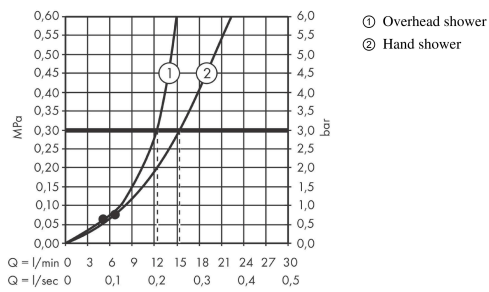

Vernis Blend

Showerpipe 200 1jet with thermostat

Surfaces: **chrome** Art. no. : **26276000**

Product image

Scale drawing

Flowchart