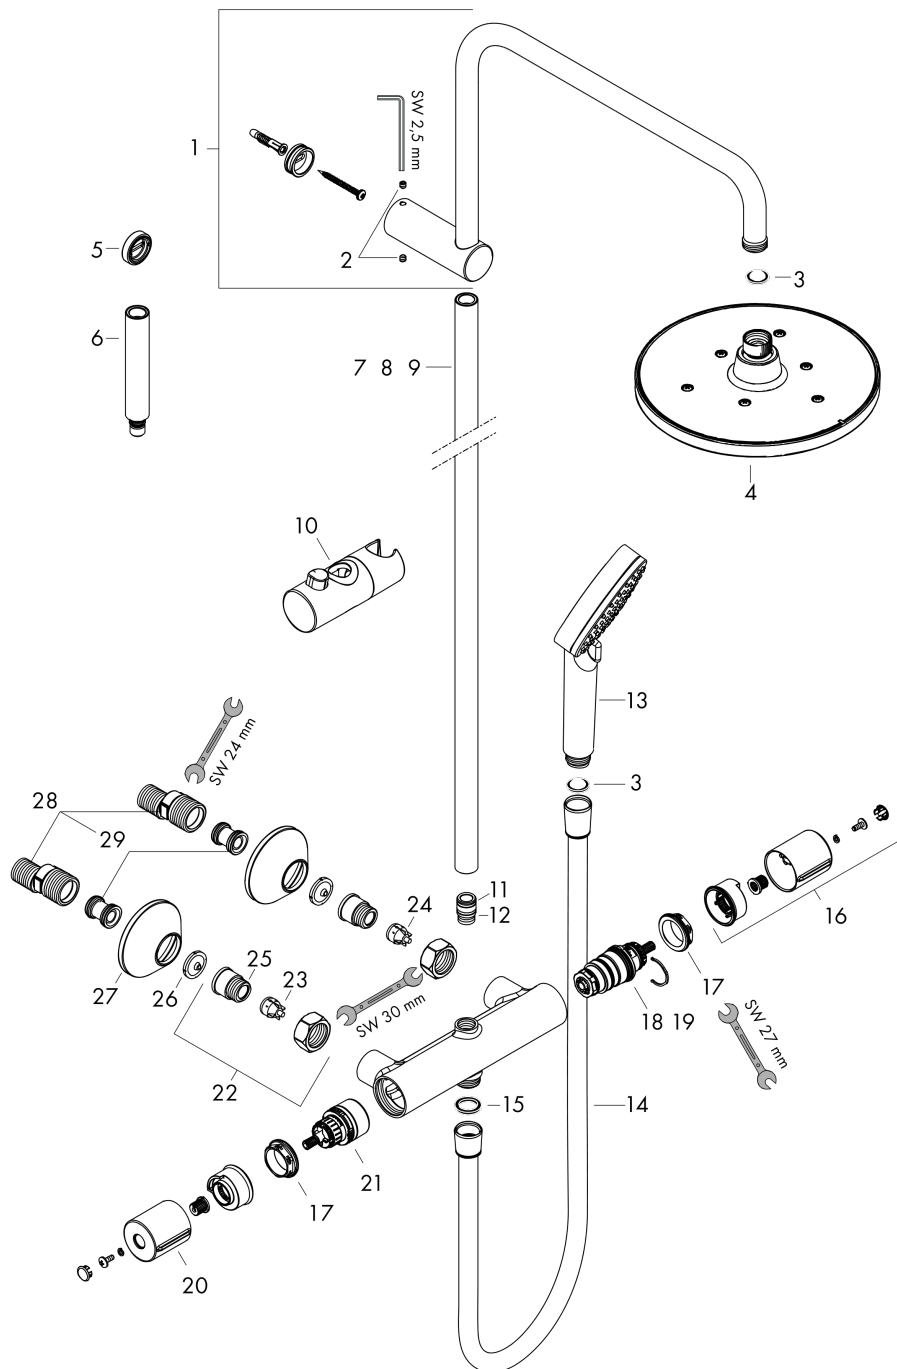

Vernis Blend
Showerpipe 200 1jet with thermostat
Surfaces: **chrome** Art. no. : **26276000**

Exploded Drawing

Year of production: >04/21

Vernis Blend

Showerpipe 200 1jet with thermostat

Surfaces: **chrome** Art. no. : **26276000**

Spare part list

Year of production: >04/21

Pos.	Description	Art. no.	Price	PU
1	shower arm	93768000	-	1
2	hollow set screw M5x5	98446000	-	1
3	filter packing	94246000	-	1
4	head shower	26271000	-	1
5	tile-matching-disk 7 mm	93813000	-	1
6	extension 100 mm	94164000	-	1
7	pipe 845 mm	93906000	-	1
8	pipe 945 mm	93770000	-	1
9	pipe 1145 mm	93907000	-	1
10	support, assy	93729000	-	1
11	O-ring 11x2	98127000	-	1
12	O-ring 12x2	98214000	-	1
13	handshower	26270000	-	1
14	shower hose Metaflex'C 1,60 m	28266000	-	1
15	seal	98058000	-	1
16	handle for thermostat	93727000	-	1
17	nut	98913000	-	1
18	thermostat cartridge	98282000	-	1
19	cartridge for exchanged connections	92373000	-	1
20	handle	93731000	-	1
21	shut off unit with selector	98283000	-	1
22	connecting thread G½	93730000	-	1
23	non return valve (pressure-resistant up to 2 MPa)	93136000	-	1
24	non return valve	96737000	-	1
25	O-ring 16x2	98133000	-	1
26	filter packing	96922000	-	1
27	escutcheon Ø 70 mm	93718000	-	1
28	set of S-unions (±12 mm)	94140000	-	1
29	noise reduction	96429000	-	1