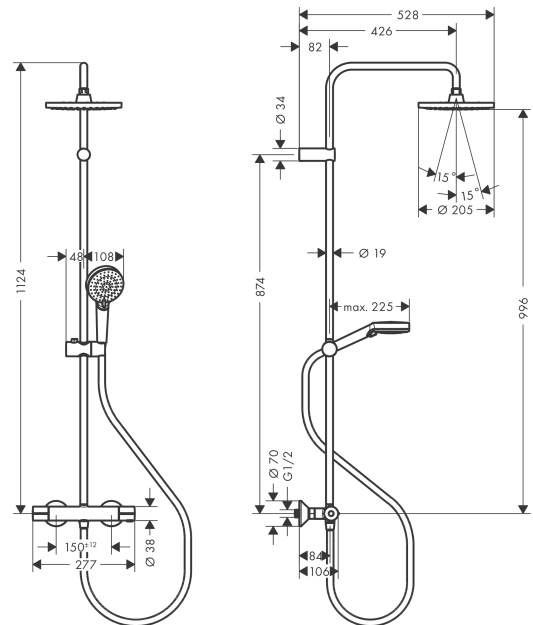

Scale drawing