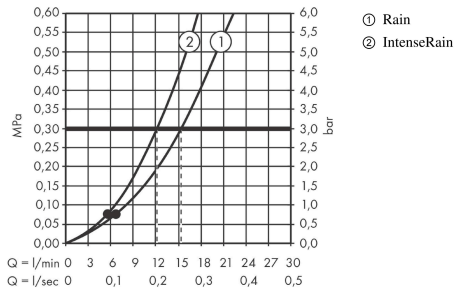

Vernis Blend

Shower set Vario with shower bar Crometta 65 cm

Surfaces: **chrome** Art. no. : **26275000**

Description

product features

- Consists of: hand shower, shower bar, shower hose, slider
- Shower head size: 100 mm
- Spray pattern: Rain, IntenseRain
- spray type adjustment by turning
- hand shower holder inclination angle can be adjusted by 45°
- maximum flow rate 15.2 l/min at 3 bar
- Operating pressure: min. 1 bar/max. 6 bar
- Wall supports: plastic
- Stand pipe: 669 mm
- Shower bar diameter: 22 mm
- Profile shower bar: round
- drilling distance 625 mm

Article Details

Price excl. VAT

£ 49.17

Technology

Product image

Scale drawing

Vernis Blend

Shower set Vario with shower bar Crometta 65 cm

Surfaces: **chrome** Art. no. : **26275000**

Flowchart

The consumption was measured in combination with the appropriate fittings (thermostat/mixer/in-wall valve) to reflect actual application in practice.