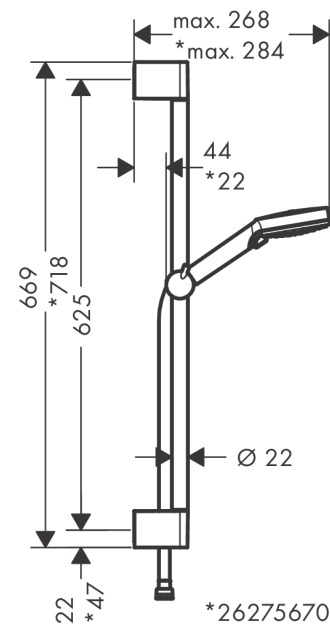

Vernis Blend

Shower set Vario with shower bar Crometta 65 cm

Surfaces: **chrome** Art. no. : **26275000**

Description

product features

- Consists of: hand shower, shower bar, shower hose, slider
- Shower head size: 100 mm
- Spray pattern: Rain, IntenseRain
- spray type adjustment by turning
- hand shower holder inclination angle can be adjusted by 45°
- maximum flow rate 15.2 l/min at 3 bar
- Operating pressure: min. 1 bar/max. 6 bar
- Wall supports: plastic
- Stand pipe: 669 mm
- Shower bar diameter: 22 mm
- Profile shower bar: round
- drilling distance 625 mm

Article Details

Price excl. VAT

£ 49.17

Technology

Product image

Scale drawing

Vernis Blend

Shower set Vario with shower bar Crometta 65 cm

Surfaces: **chrome** Art. no. : **26275000**

Flowchart

The consumption was measured in combination with the appropriate fittings (thermostat/mixer/in-wall valve) to reflect actual application in practice.