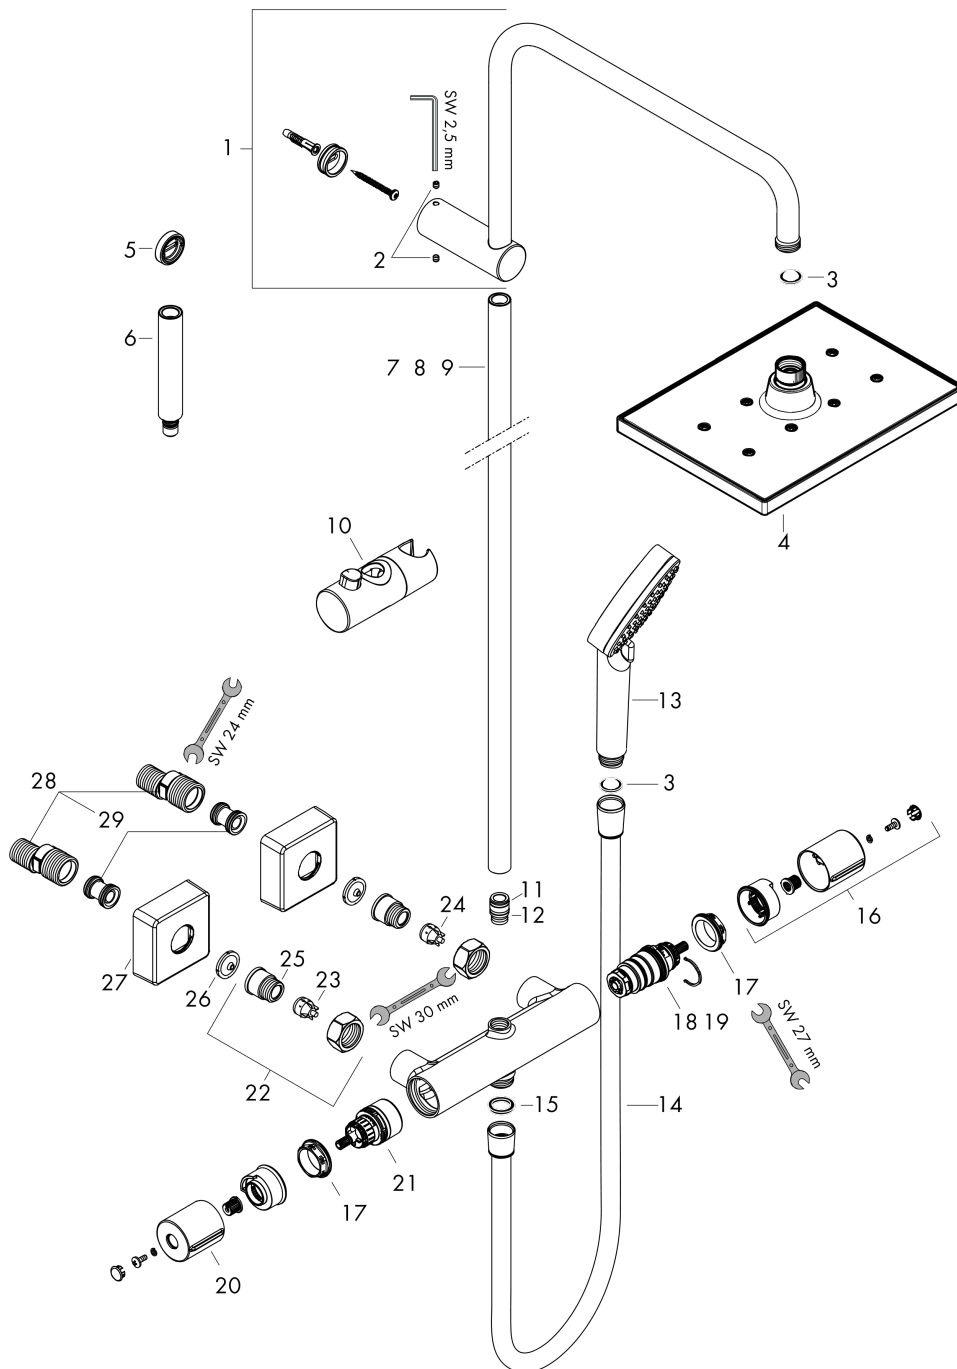

## Scale drawing

## Flowchart

- ① Overhead shower
- ② Hand shower

**Vernis Shape**  
**Showerpipe 230 1jet EcoSmart with thermostat**  
 Surfaces: **chrome** Art. no. : **26097000**

**Exploded Drawing**

Year of production: >04/21

**Vernis Shape****Showerpipe 230 1jet EcoSmart with thermostat**Surfaces: **chrome** Art. no. : **26097000****Spare part list**

Year of production: &gt;04/21

Pos.	Description	Art. no.	Price	PU
1	shower arm	93768000	-	1
2	hollow set screw M5x5	98446000	-	1
3	filter packing	94246000	-	1
4	-	26283000	-	1
5	tile-matching-disk 7 mm	93813000	-	1
6	extension 100 mm	94164000	-	1
7	pipe 845 mm	93906000	-	1
8	pipe 945 mm	93770000	-	1
9	pipe 1145 mm	93907000	-	1
10	support, assy	93729000	-	1
11	O-ring 11x2	98127000	-	1
12	O-ring 12x2	98214000	-	1
13	handshower	26340000	-	1
14	shower hose Metaflex'C 1,60 m	28266000	-	1
15	seal	98058000	-	1
16	handle for thermostat	93727000	-	1
17	nut	98913000	-	1
18	thermostat cartridge	98282000	-	1
19	cartridge for exchanged connections	92373000	-	1
20	handle	93731000	-	1
21	shut off unit with selector	98283000	-	1
22	connecting thread G½	93730000	-	1
23	non return valve (pressure-resistant up to 2 MPa)	93136000	-	1
24	non return valve	96737000	-	1
25	O-ring 16x2	98133000	-	1
26	filter packing	96922000	-	1
27	escutcheon	93879000	-	1
28	set of S-unions (±12 mm)	94140000	-	1
29	noise reduction	96429000	-	1