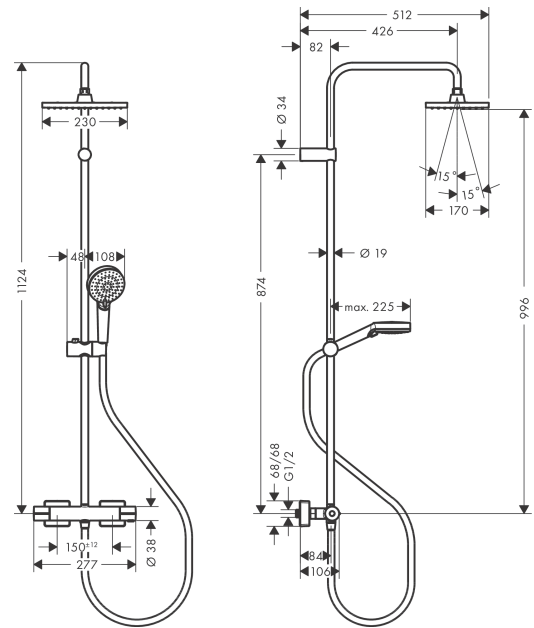

#### product features

- Consists of: overhead shower, hand shower, Thermostatic shower mixer, shower hose, slider
- overhead shower Vernis Shape 230 1jet
- shower head size overhead shower: 230 x 170 mm
- spray type overhead shower: Rain
- overhead shower angle adjustable
- spray type hand shower: Rain, IntenseRain
- Maximum flow rate (at 3 bar): 8.7 l/min
- Flow rate of hand shower (at 3 bar): 8.7 l/min
- flow rate Rain 8.7 l/min at 3 bar
- Min. operating pressure: 1 bar
- Max. operating pressure: 10 bar
- Shower bar diameter: 19 mm
- height-adjustable slider with locking push-button slider
- shower arm length overhead shower: 426 mm
- thermostat Vernis
- safety stop at 40°C
- adjustable hot water limitation
- outlets controlled via volume control/diverter and may not be used simultaneously
- exposed design allows easy installation, all working parts are outside of the wall
- Connection dimension 1/2"
- Connection thread 1/2"
- Centre distance 150 mm ± 12 mm
- Intrinsically safe against backflow

## Product image

## Scale drawing