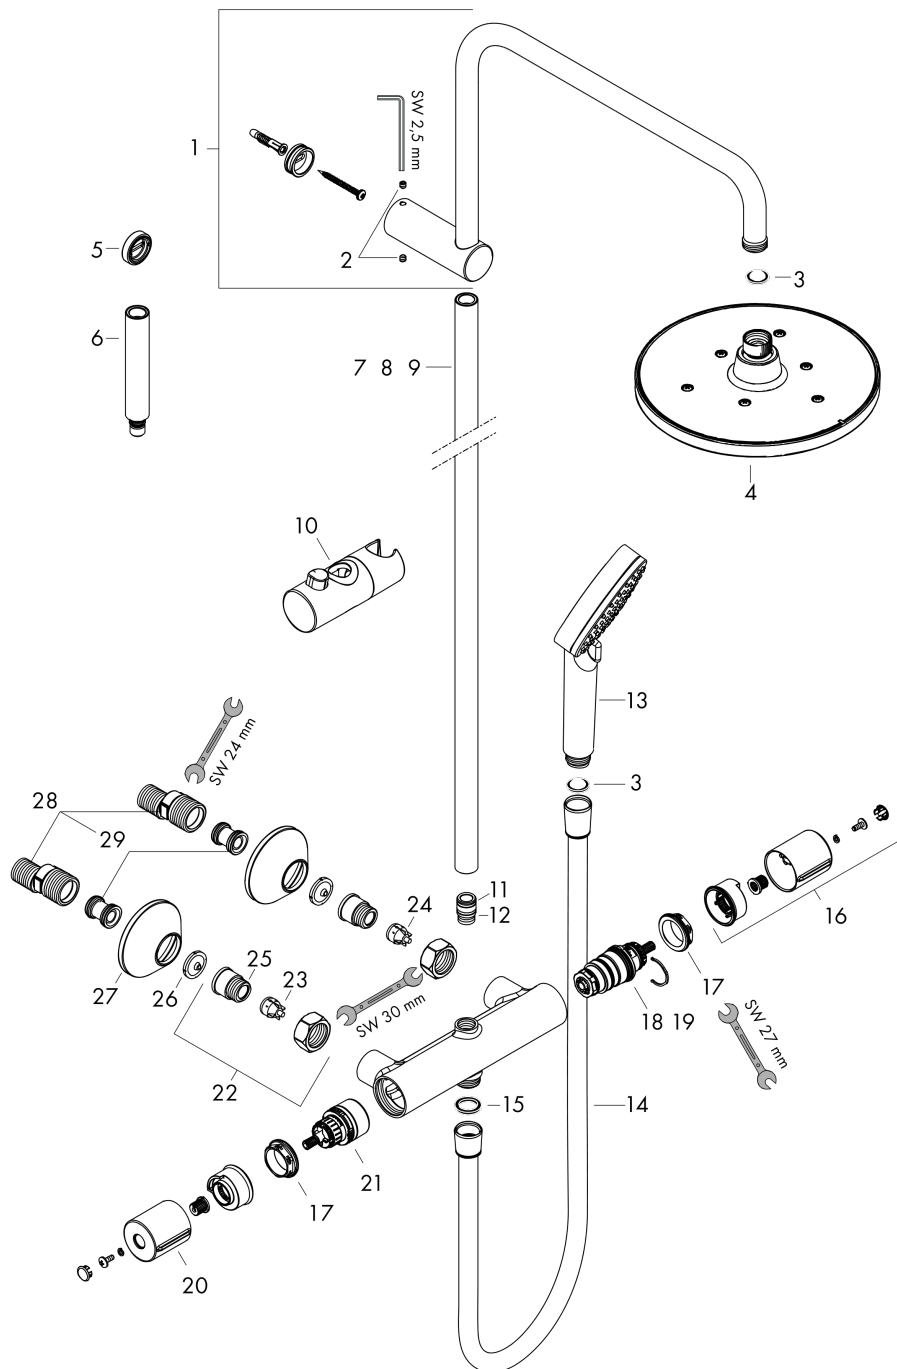

Vernis Blend
Showerpipe 200 1jet EcoSmart with thermostat
Surfaces: **chrome** Art. no. : **26089000**

Exploded Drawing

Year of production: >04/21

Vernis Blend

Showerpipe 200 1jet EcoSmart with thermostat

Surfaces: **chrome** Art. no. : **26089000**

Spare part list

Year of production: >04/21

Pos.	Description	Art. no.	Price	PU
1	shower arm	93768000	-	1
2	hollow set screw M5x5	98446000	-	1
3	filter packing	94246000	-	1
4	head shower	26277000	-	1
5	tile-matching-disk 7 mm	93813000	-	1
6	extension 100 mm	94164000	-	1
7	pipe 845 mm	93906000	-	1
8	pipe 945 mm	93770000	-	1
9	pipe 1145 mm	93907000	-	1
10	support, assy	93729000	-	1
11	O-ring 12x2	98214000	-	1
12	O-ring 11x2	98127000	-	1
13	handshower	26340000	-	1
14	shower hose Metaflex'C 1,60 m	28266000	-	1
15	seal	98058000	-	1
16	handle for thermostat	93727000	-	1
17	nut	98913000	-	1
18	thermostat cartridge	98282000	-	1
19	cartridge for exchanged connections	92373000	-	1
20	handle	93731000	-	1
21	shut off unit with selector	98283000	-	1
22	connecting thread G½	93730000	-	1
23	non return valve (pressure-resistant up to 2 MPa)	93136000	-	1
24	non return valve	96737000	-	1
25	O-ring 16x2	98133000	-	1
26	filter packing	96922000	-	1
27	escutcheon Ø 70 mm	93718000	-	1
28	set of S-unions (±12 mm)	94140000	-	1
29	noise reduction	96429000	-	1