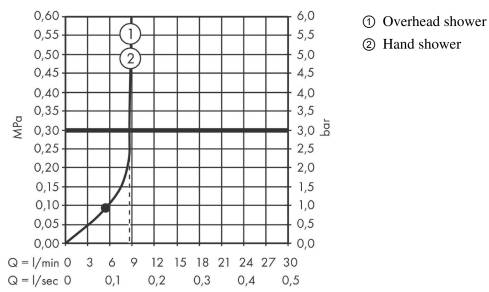

Vernis Blend
Showerpipe 200 1jet EcoSmart with thermostat
Surfaces: **chrome** Art. no. : **26089000**

Product image

Scale drawing

Flowchart