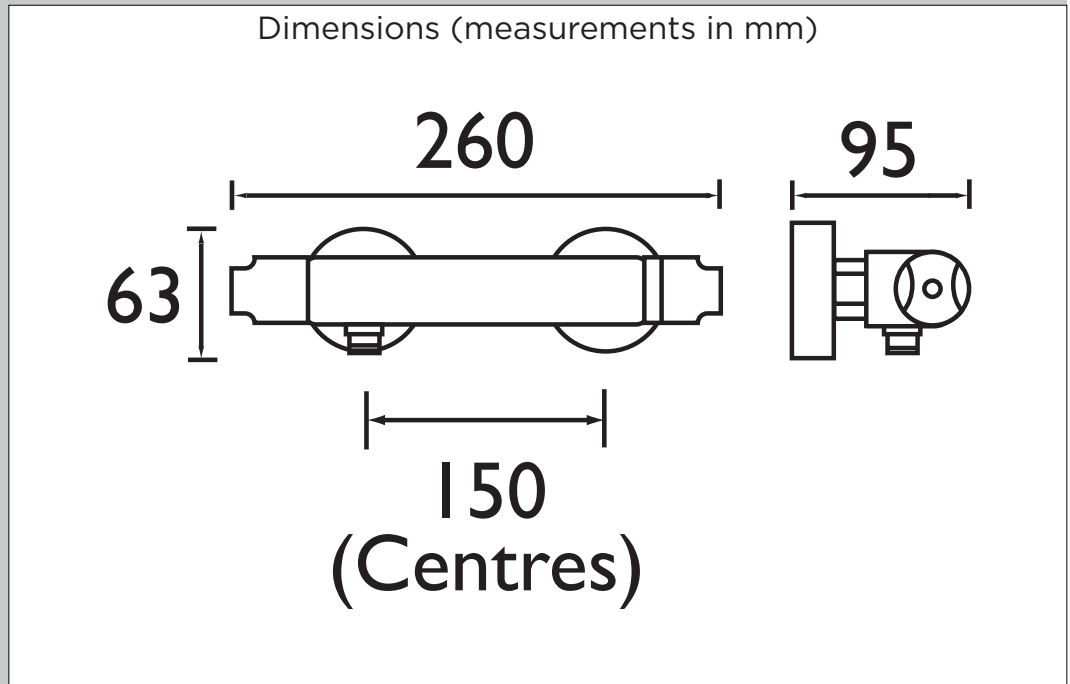

Also available from the ARTISAN Shower Range is:

Flow Rates (l/min)						
System Pressure (bar)	0.2	0.5	1	2	3	5
Through Handset (with Flow Regulators)	3.6	5.5	8.3	11.7	14	14
Open Outlet with Flow Regulators	3.6	5.7	10	12	14	14
Open Outlet without Flow Regulators	6.6	10.8	15.4	17.7	21.7	34.3

TECHNICAL
DATA
SHEET

BRISTAN
TAPS & SHOWERS

D4