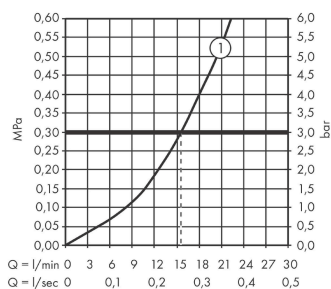

Vernis Shape
Single lever shower mixer for exposed installation
 Surfaces: **matt black** Art. no. : **71650670**

Description

product features

- designed to run 1 function
- Flow rate of hand shower (at 3 bar): 15.7 l/min
- ceramic cartridge
- Maximum temperature can be adjusted on installation
- non-return valve
- hose connection 1/2"
- Connection type: S connections
- Min. operating pressure: 1 bar
- Max. operating pressure: 10 bar

Article Details

Price excl. VAT

£ 139.99

Certificates

Product image

Scale drawing

Flowchart

Shower outlet with 1B-resistance