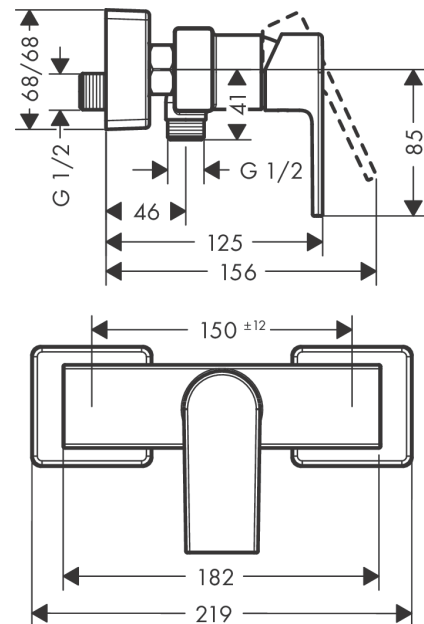

Vernis Shape
Single lever shower mixer for exposed installation
 Surfaces: **matt black** Art. no. : **71650670**

Description

product features

- designed to run 1 function
- Flow rate of hand shower (at 3 bar): 15.7 l/min
- ceramic cartridge
- Maximum temperature can be adjusted on installation
- non-return valve
- hose connection 1/2"
- Connection type: S connections
- Min. operating pressure: 1 bar
- Max. operating pressure: 10 bar

Article Details

Price excl. VAT

£ 139.99

Certificates

Product image

Scale drawing

Flowchart

Shower outlet with 1B-resistance