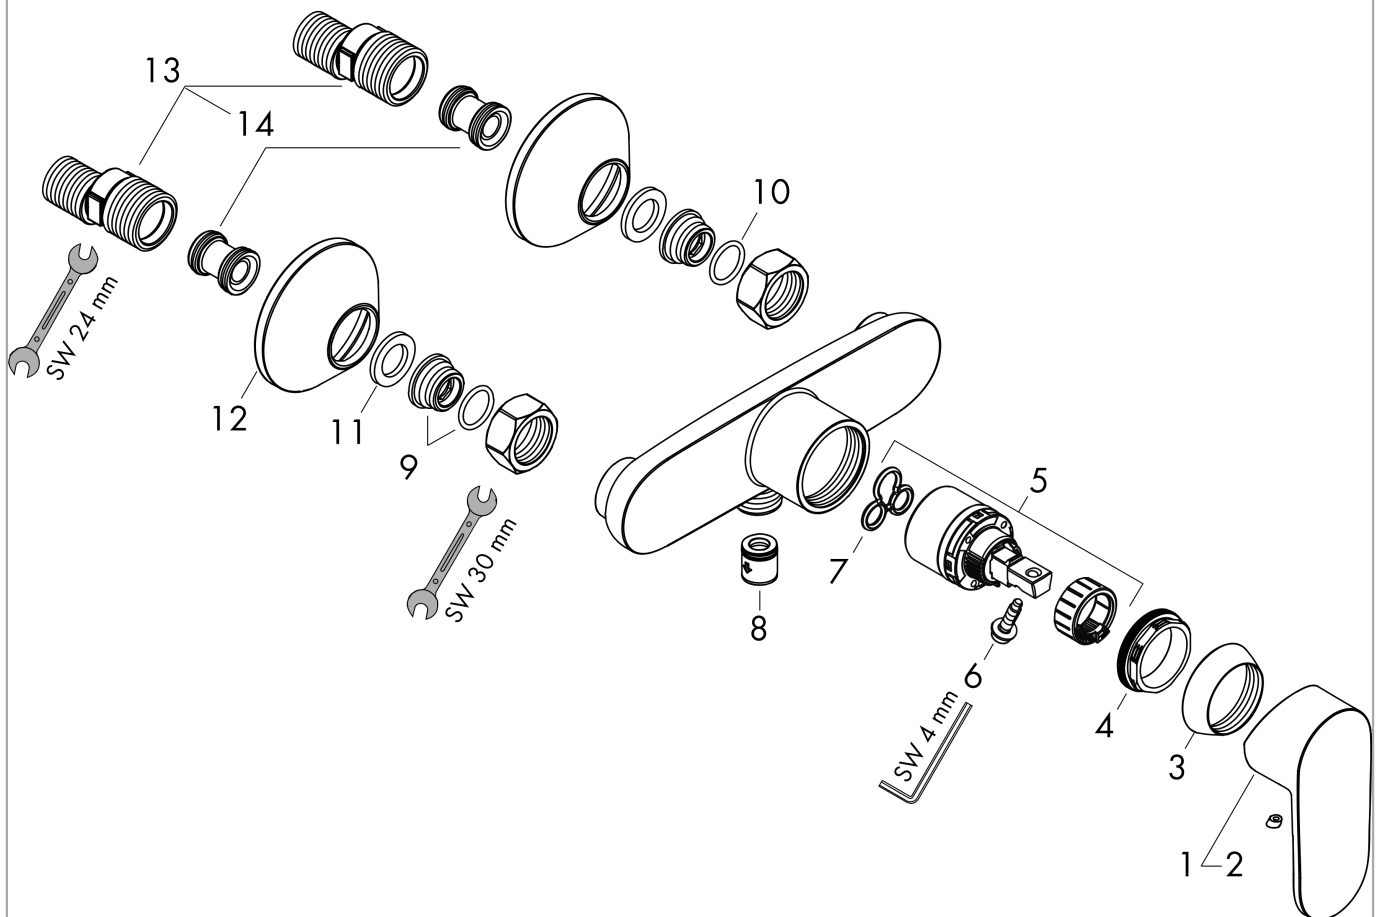

Vernis Blend
Single lever shower mixer for exposed installation
 Surfaces: **chrome** Art. no. : **71640000**

Description

product features

- designed to run 1 function
- Connection type: S connections
- Flow rate of hand shower (at 3 bar): 15.7 l/min
- ceramic cartridge
- Min. operating pressure: 1 bar
- Max. operating pressure: 10 bar
- Maximum temperature can be adjusted on installation
- non-return valve
- hose connection 1/2"

Article Details

Price excl. VAT

£ 78.33

Certificates

kiwa

Product image

Scale drawing

Flowchart

Shower outlet with 1B-resistance

Vernis Blend
Single lever shower mixer for exposed installation
 Surfaces: **chrome** Art. no. : **71640000**

Exploded Drawing

Year of production: >01/21

Vernis Blend

Single lever shower mixer for exposed installation

Surfaces: **chrome** Art. no. : **71640000**

Spare part list

Year of production: >01/21

Pos.	Description	Art. no.	Price	PU
1	handle	93715000	-	1
2	screw cover	96338000	-	1
3	flange	93716000	-	1
4	nut	93717000	-	1
5	cartridge, assy	92730000	-	1
6	locking screw for handle	95140000	-	1
7	seal	95008000	-	1
8	set of non return valves DW 15	94074000	-	1
9	connecting thread G½	93767000	-	1
10	O-ring 16x2	98133000	-	1
11	filter packing	96922000	-	1
12	escutcheon Ø 70 mm	93718000	-	1
13	set of S-unions (±12 mm)	94140000	-	1
14	noise reduction	96429000	-	1