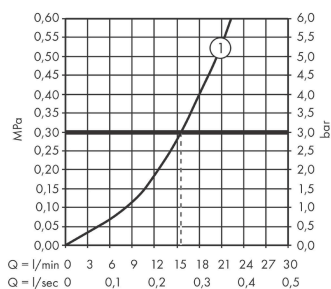

Flowchart

Shower outlet with 1B-resistance