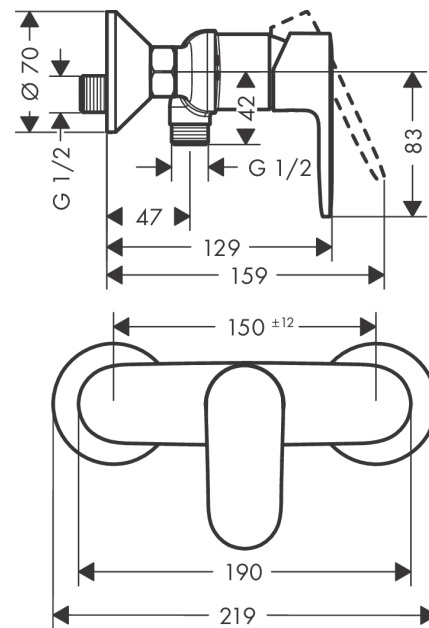

Vernis Blend
Single lever shower mixer for exposed installation
 Surfaces: **chrome** Art. no. : **71640000**

Description

product features

- designed to run 1 function
- Connection type: S connections
- Flow rate of hand shower (at 3 bar): 15.7 l/min
- ceramic cartridge
- Min. operating pressure: 1 bar
- Max. operating pressure: 10 bar
- Maximum temperature can be adjusted on installation
- non-return valve
- hose connection 1/2"

Article Details

Price excl. VAT

£ 78.33

Certificates

kiwa

Product image

Scale drawing

Flowchart

Shower outlet with 1B-resistance

Vernis Blend
Single lever shower mixer for exposed installation
 Surfaces: **chrome** Art. no. : **71640000**

Exploded Drawing

Year of production: >01/21

Vernis Blend

Single lever shower mixer for exposed installation

Surfaces: **chrome** Art. no. : **71640000**

Spare part list

Year of production: >01/21

Pos.	Description	Art. no.	Price	PU
1	handle	93715000	-	1
2	screw cover	96338000	-	1
3	flange	93716000	-	1
4	nut	93717000	-	1
5	cartridge, assy	92730000	-	1
6	locking screw for handle	95140000	-	1
7	seal	95008000	-	1
8	set of non return valves DW 15	94074000	-	1
9	connecting thread G½	93767000	-	1
10	O-ring 16x2	98133000	-	1
11	filter packing	96922000	-	1
12	escutcheon Ø 70 mm	93718000	-	1
13	set of S-unions (±12 mm)	94140000	-	1
14	noise reduction	96429000	-	1