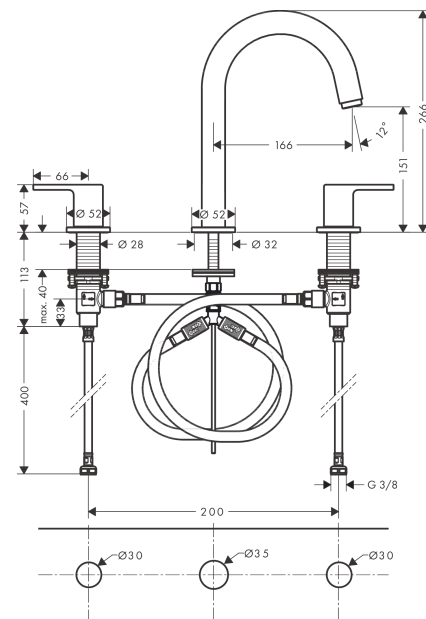

Vernis Shape
3-hole basin mixer with pop-up waste set
 Surfaces: **matt black** Art. no. : **71563670**

Description

product features

- Consists of: 3-hole basin mixer, waste set
- ComfortZone 150 provides space for greater freedom of movement
- spout 166 mm long
- spout height: 151 mm
- free-standing installation
- Spray pattern: laminar spray
- Maximum flow rate (at 3 bar): 5 l/min
- Min. operating pressure: 1 bar
- Max. operating pressure: 10 bar
- ceramic shut-off cartridges hot/cold 90°
- pop-up waste set 1¼"
- Material waste set: synthetic

Article Details

Price excl. VAT

£ 258.59

Technology

Certificates

Product image

Scale drawing

Flowchart