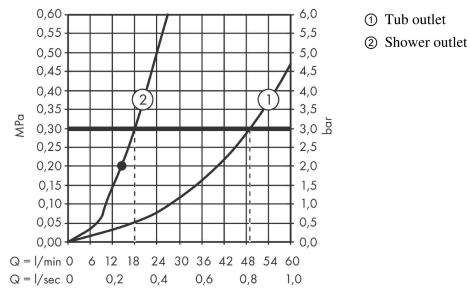

Vernis Shape

2-hole rim mounted bath mixer with diverter valve and Vernis Blend hand shower Vario

Surfaces: **matt black** Art. no. : **71462670**

Flowchart