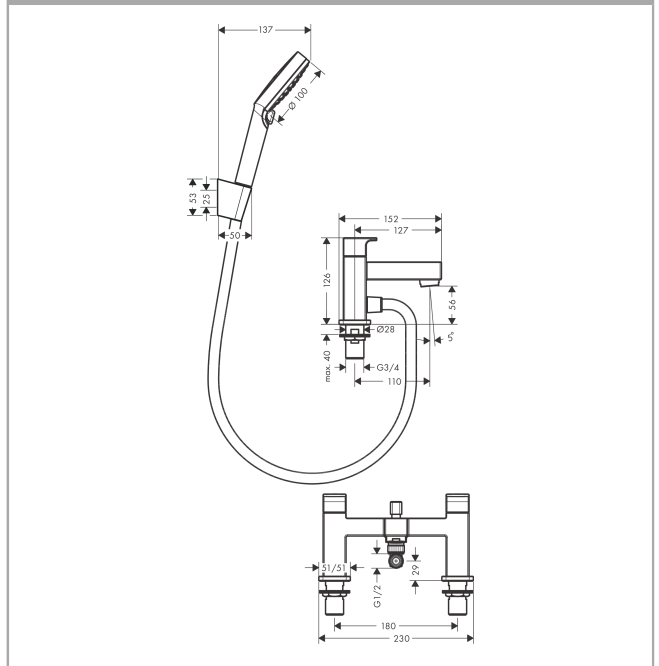

Vernis Shape

2-hole rim mounted bath mixer with diverter valve and Vernis Blend hand shower Vario

Surfaces: **matt black** Art. no. : **71462670**

Description

product features

- Consists of: 2-hole rim-mounted manual bath mixer, hand shower, shower holder, shower hose
- designed to run 2 outlets
- spout 110 mm long
- Centre distance: 180 mm
- Maximum flow rate (at 3 bar): 49.3 l/min
- Flow rate for bath spout (at 3 bar): 49.3 l/min
- Flow rate of hand shower (at 3 bar): 18.1 l/min
- ceramic shut-off cartridges hot/cold 90°
- Operating pressure from 0.2 bar
- diverter with automatic resetting
- diverter lockable
- Non-return valve
- with silencer
- Connection type: G 3/4

Article Details

Price excl. VAT

£ 305.81

Product image

Scale drawing

Vernis Shape

2-hole rim mounted bath mixer with diverter valve and Vernis Blend hand shower Vario

Surfaces: **matt black** Art. no. : **71462670**

Flowchart

Vernis Shape

2-hole rim mounted bath mixer with diverter valve and Vernis Blend hand shower Vario

Surfaces: **matt black** Art. no. : **71462670**

Exploded Drawing

Year of production: >04/21

Vernis Shape

2-hole rim mounted bath mixer with diverter valve and Vernis Blend hand shower Vario

Surfaces: **matt black** Art. no. : **71462670**

Spare part list

Year of production: >04/21

Pos.	Description	Art. no.	Price	PU
1	handle for cold water	93953670	-	1
2	handle for hot water	93952670	-	1
3	shut off unit left closing	93945000	-	1
4	shut off unit right closing	93944000	-	1
5	aerator cpl.	93950670	-	1
6	diverter knob	93951000	-	1
7	selector	93948000	-	1
8	non return valve	97980000	-	1
9	shower hose Isiflex'B 1,60 m	28276670	-	1
10	filter packing	94246000	-	1
11	shower holder	28331670	-	1
12	guide	98918000	-	1
13	handshower	26270670	-	1