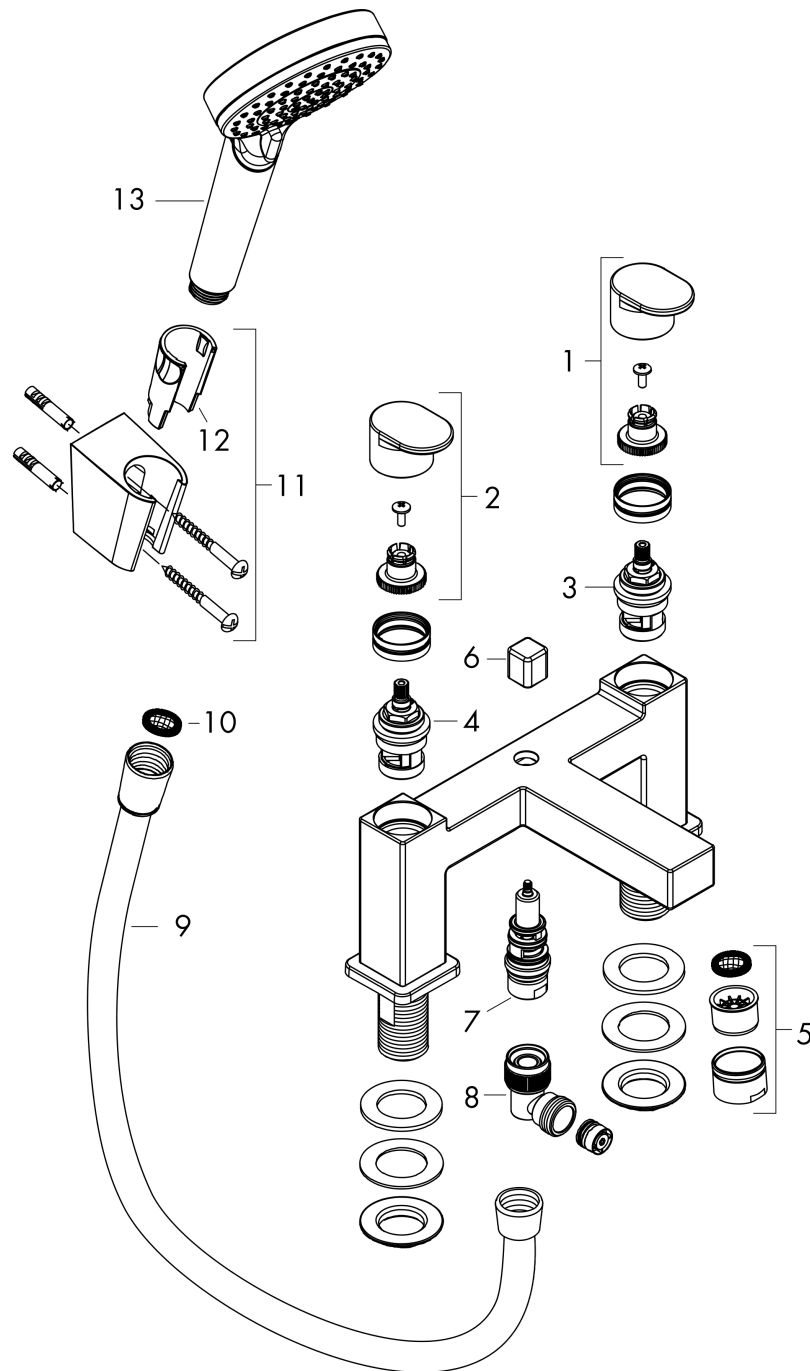

Vernis Shape

2-hole rim mounted bath mixer with diverter valve and Vernis Blend hand shower Vario

Surfaces: **matt black** Art. no. : **71462670**

Description

product features

- Consists of: 2-hole rim-mounted manual bath mixer, hand shower, shower holder, shower hose
- designed to run 2 outlets
- spout 110 mm long
- Centre distance: 180 mm
- Maximum flow rate (at 3 bar): 49.3 l/min
- Flow rate for bath spout (at 3 bar): 49.3 l/min
- Flow rate of hand shower (at 3 bar): 18.1 l/min
- ceramic shut-off cartridges hot/cold 90°
- Operating pressure from 0.2 bar
- diverter with automatic resetting
- diverter lockable
- Non-return valve
- with silencer
- Connection type: G 3/4

Article Details

Price excl. VAT

£ 305.81

Product image

Scale drawing

Vernis Shape

2-hole rim mounted bath mixer with diverter valve and Vernis Blend hand shower Vario

Surfaces: **matt black** Art. no. : **71462670**

Flowchart

Vernis Shape

2-hole rim mounted bath mixer with diverter valve and Vernis Blend hand shower Vario

Surfaces: **matt black** Art. no. : **71462670**

Exploded Drawing

Year of production: >04/21

Vernis Shape

2-hole rim mounted bath mixer with diverter valve and Vernis Blend hand shower Vario

Surfaces: **matt black** Art. no. : **71462670**

Spare part list

Year of production: >04/21

Pos.	Description	Art. no.	Price	PU
1	handle for cold water	93953670	-	1
2	handle for hot water	93952670	-	1
3	shut off unit left closing	93945000	-	1
4	shut off unit right closing	93944000	-	1
5	aerator cpl.	93950670	-	1
6	diverter knob	93951000	-	1
7	selector	93948000	-	1
8	non return valve	97980000	-	1
9	shower hose Isiflex'B 1,60 m	28276670	-	1
10	filter packing	94246000	-	1
11	shower holder	28331670	-	1
12	guide	98918000	-	1
13	handshower	26270670	-	1