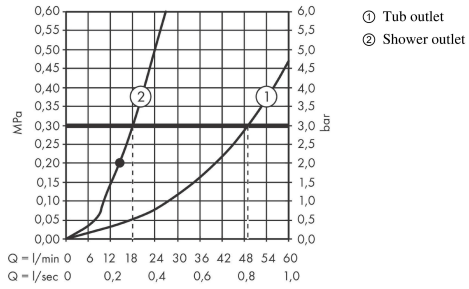

#### product features

- Consists of: 2-hole rim-mounted manual bath mixer, hand shower, shower holder, shower hose
- designed to run 2 outlets
- spout 110 mm long
- Connection type: G 3/4
- Centre distance: 180 mm
- Maximum flow rate (at 3 bar): 49.3 l/min
- Flow rate for bath spout (at 3 bar): 49.3 l/min
- Flow rate of hand shower (at 3 bar): 18.1 l/min
- ceramic shut-off cartridges hot/cold 90°
- Operating pressure from 0.2 bar
- diverter with automatic resetting
- diverter lockable
- Non-return valve
- with silencer

### Scale drawing

**Vernis Shape**

**2-hole rim mounted bath mixer with diverter valve and Vernis Blend hand shower Vario**

Surfaces: **chrome** Art. no. : **71462000**

**Flowchart**

**Vernis Shape**

**2-hole rim mounted bath mixer with diverter valve and Vernis Blend hand shower Vario**