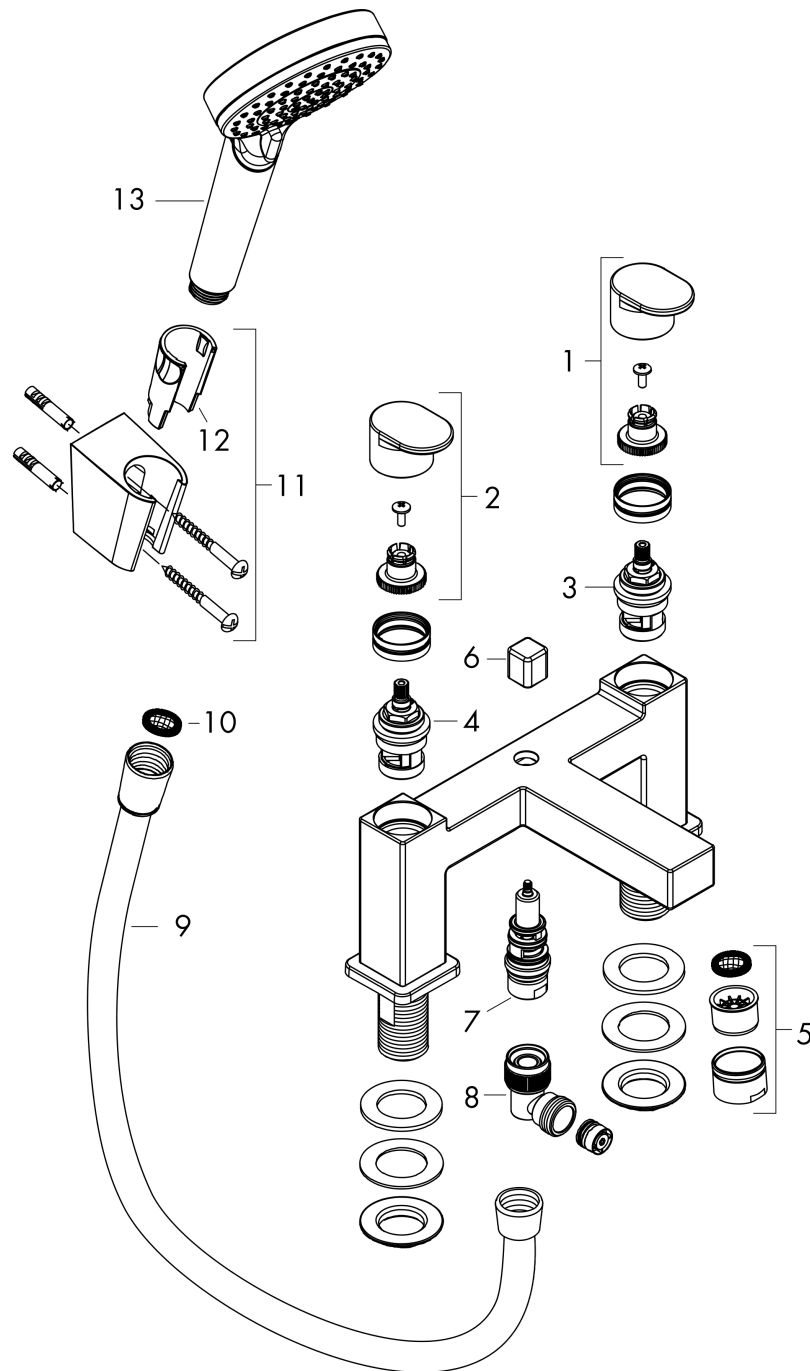

#### product features

- Consists of: 2-hole rim-mounted manual bath mixer, hand shower, shower holder, shower hose
- designed to run 2 outlets
- spout 110 mm long
- Connection type: G 3/4
- Centre distance: 180 mm
- Maximum flow rate (at 3 bar): 49.3 l/min
- Flow rate for bath spout (at 3 bar): 49.3 l/min
- Flow rate of hand shower (at 3 bar): 18.1 l/min
- ceramic shut-off cartridges hot/cold 90°
- Operating pressure from 0.2 bar
- diverter with automatic resetting
- diverter lockable
- Non-return valve
- with silencer

### Scale drawing

**Vernis Shape**

**2-hole rim mounted bath mixer with diverter valve and Vernis Blend hand shower Vario**

Surfaces: **chrome** Art. no. : **71462000**

**Flowchart**

**Vernis Shape**

**2-hole rim mounted bath mixer with diverter valve and Vernis Blend hand shower Vario**

Surfaces: **chrome** Art. no. : **71462000**

**Exploded Drawing**

Year of production: >04/21

### Spare part list

Year of production: >04/21

Pos.	Description	Art. no.	Price	PU
1	handle for cold water	93953000	-	1
2	handle for hot water	93952000	-	1
3	shut off unit left closing	93945000	-	1
4	shut off unit right closing	93944000	-	1
5	aerator cpl.	93950000	-	1
6	diverter knob	93951000	-	1
7	selector	93948000	-	1
8	non return valve	97980000	-	1
9	shower hose Metaflex'C 1,60 m	28266000	-	1
10	filter packing	94246000	-	1
11	shower holder	28331000	-	1
12	guide	98918000	-	1
13	handshower	26270000	-	1