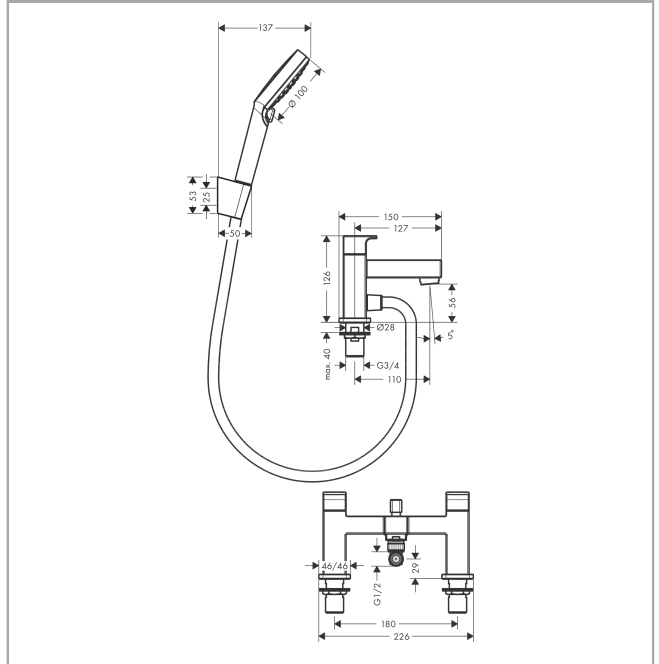

## Vernis Shape

2-hole rim mounted bath mixer with diverter valve and Vernis Blend hand shower Vario

Surfaces: **chrome** Art. no. : **71462000**

#### product features

- Consists of: 2-hole rim-mounted manual bath mixer, hand shower, shower holder, shower hose
- designed to run 2 outlets
- spout 110 mm long
- Connection type: G 3/4
- Centre distance: 180 mm
- Maximum flow rate (at 3 bar): 49.3 l/min
- Flow rate for bath spout (at 3 bar): 49.3 l/min
- Flow rate of hand shower (at 3 bar): 18.1 l/min
- ceramic shut-off cartridges hot/cold 90°
- Operating pressure from 0.2 bar
- diverter with automatic resetting
- diverter lockable
- Non-return valve
- with silencer

### Product image

### Scale drawing

**Vernis Shape**

**2-hole rim mounted bath mixer with diverter valve and Vernis Blend hand shower Vario**

Surfaces: **chrome** Art. no. : **71462000**

**Flowchart**

**Vernis Shape**

**2-hole rim mounted bath mixer with diverter valve and Vernis Blend hand shower Vario**