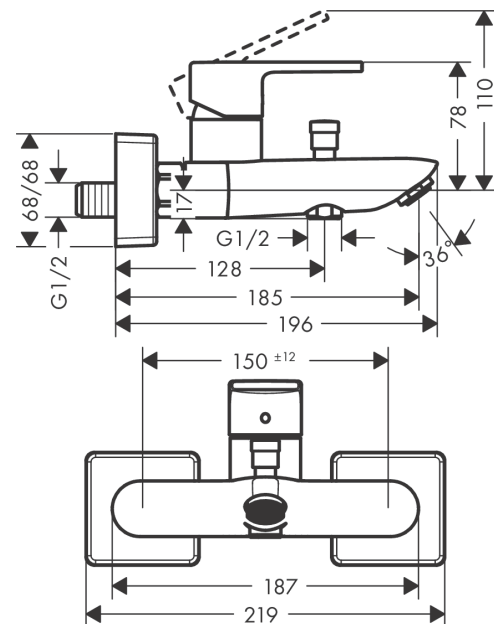

Vernis Shape

Single lever bath mixer for exposed installation with 2 flow rates

Surfaces: **chrome** Art. no. : **71453000**

Description

product features

- designed to run 2 outlets
- spout 166 mm long
- Centre distance: 150 mm ± 12 mm
- Spray type mixer: normal spray
- Maximum flow rate (at 3 bar): 22.5 l/min
- Flow rate for bath spout (at 3 bar): 22.5 l/min
- Flow rate of hand shower (at 3 bar): 15.9 l/min
- ceramic cartridge with 2 flow rates
- Maximum temperature can be adjusted on installation
- diverter with automatic resetting
- Non-return valve
- with silencer
- exposed design allows easy installation, all working parts are outside of the wall
- Connection type: S connections
- Min. operating pressure: 1 bar
- Max. operating pressure: 10 bar

Article Details

Price excl. VAT

£ 127.51

Technology

Certificates

Product image

Scale drawing

Vernis Shape

Single lever bath mixer for exposed installation with 2 flow rates

Surfaces: **chrome** Art. no. : **71453000**

Flowchart